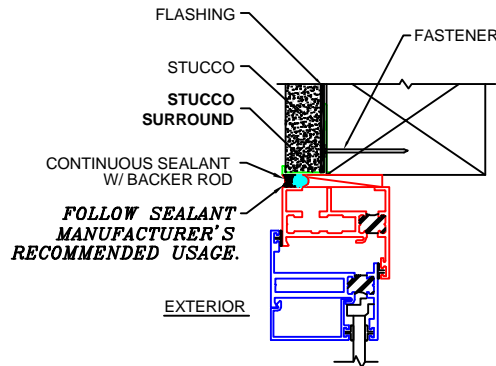

FLEETWOOD
 Windows & Doors
 2485 Railroad Street, Corona, CA 92880
 (800) 736-7363 www.fleetwoodusa.com

STUCCO SURROUND DETAILS

DWG NO.: STUCCO SURROUND

DATE: 01-05-06

(USE RULER TO SCALE DIMENSIONS IN INCHES)

SCALE: 1/4

STUCCO SURROUND SCALE: FULL

TYPICAL WINDOW FRAME

TYPICAL DOOR FRAME