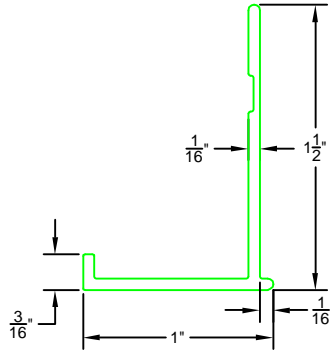

FLEETWOOD
 Windows & Doors
 2485 Railroad Street, Corona, CA 92880
 (800) 736-7363 www.fleetwoodusa.com

STUCCO SURROUND DETAILS

DWG NO.: STUCCO SURROUND

DATE: 01-05-06

(USE RULER TO SCALE DIMENSIONS IN INCHES)

SCALE: 1/4

STUCCO SURROUND SCALE: FULL

TYPICAL WINDOW FRAME

TYPICAL DOOR FRAME