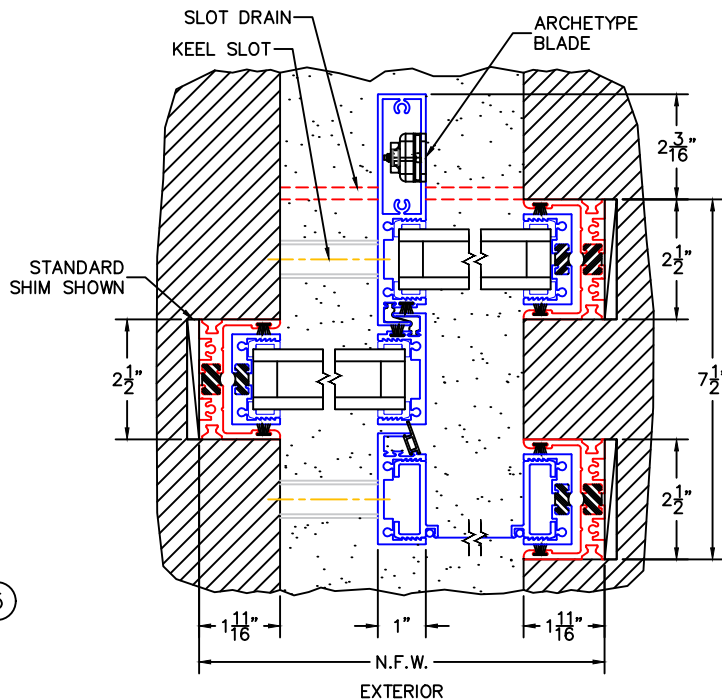

(USE RULER TO SCALE DIMENSIONS IN INCHES)
SCALE: 1/4"

OX DOOR DETAILS (O-PANELIZED) W/SCREENS
1-1/4" INSULATED GLAZING SHOWN

- 3 SINGLE JAMB
- 4 INTERLOCKERS FIN-INTERIOR W/BLADE
- 5 SINGLE JAMB

- GLASS PENETRATION: 9/16"
- FINISHED SURFACES BY OTHERS; FRAME TO BE CONCEALED BY WALL CONDITIONS.
- N.F.W. AND N.F.H. DO NOT INCLUDE ARCHE-DUCT (STAGGERED TRACKS SHOWN).
- EXTERIOR RATED PRODUCTS HAVE WEEP SLOTS ON HORIZONTAL SILLS.
- OPTIONAL ARCHE-DUCT SIDE DRAINS AVAILABLE.
- ALL EXPOSED FRAME MAY REQUIRE PROPER ISOLATION FROM DISSIMILAR/CORROSIVE MATERIALS.