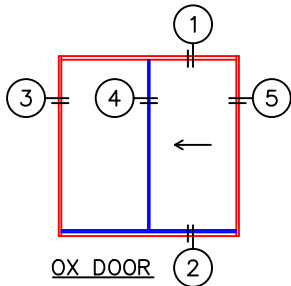

(USE RULER TO SCALE DIMENSIONS IN INCHES)
SCALE: 1/4"

OX DOOR DETAILS (O-PANELIZED) W/SCREENS
1-1/4" INSULATED GLAZING SHOWN

- 3 SINGLE JAMB
- 4 INTERLOCKERS FIN-INTERIOR W/BLADE
- 5 SINGLE JAMB

- GLASS PENETRATION: 9/16"
- FINISHED SURFACES BY OTHERS; FRAME TO BE CONCEALED BY WALL CONDITIONS.
- N.F.W. AND N.F.H. DO NOT INCLUDE ARCHE-DUCT (STAGGERED TRACKS SHOWN).
- EXTERIOR RATED PRODUCTS HAVE WEEP SLOTS ON HORIZONTAL SILLS.
- OPTIONAL ARCHE-DUCT SIDE DRAINS AVAILABLE.
- ALL EXPOSED FRAME MAY REQUIRE PROPER ISOLATION FROM DISSIMILAR/CORROSIVE MATERIALS.