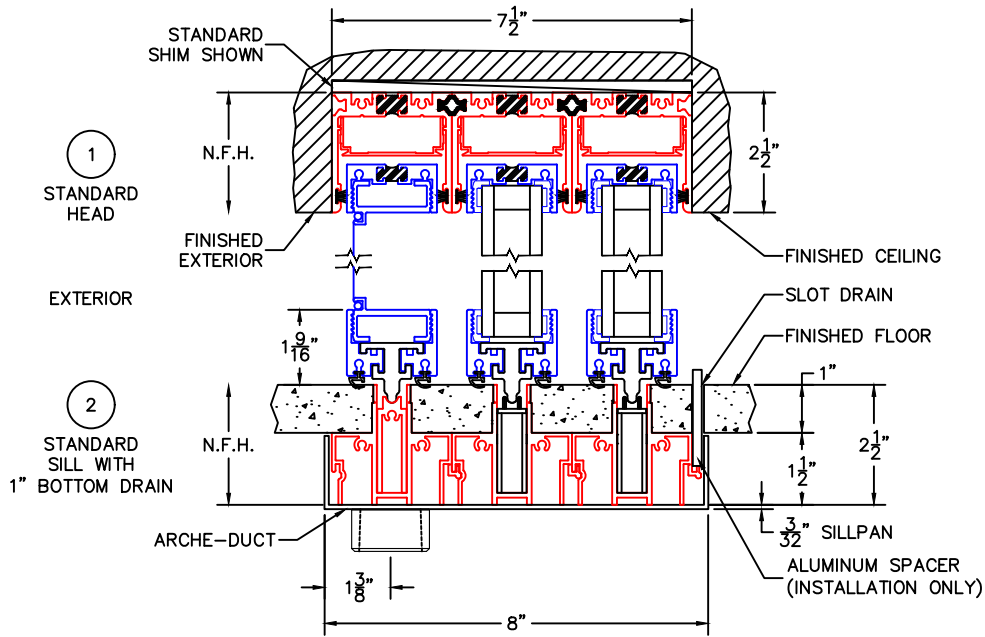

(USE RULER TO SCALE DIMENSIONS IN INCHES)
SCALE: 1/4"

OX DOOR DETAILS (O-PANELIZED) W/SCREENS
1-1/4" INSULATED GLAZING SHOWN

- 3 SINGLE JAMB
- 4 INTERLOCKERS FIN-INTERIOR W/BLADE
- 5 SINGLE JAMB

- GLASS PENETRATION: 9/16"
- FINISHED SURFACES BY OTHERS; FRAME TO BE CONCEALED BY WALL CONDITIONS.
- N.F.W. AND N.F.H. DO NOT INCLUDE ARCHE-DUCT (STAGGERED TRACKS SHOWN).
- EXTERIOR RATED PRODUCTS HAVE WEEP SLOTS ON HORIZONTAL SILLS.
- OPTIONAL ARCHE-DUCT SIDE DRAINS AVAILABLE.
- ALL EXPOSED FRAME MAY REQUIRE PROPER ISOLATION FROM DISSIMILAR/CORROSIVE MATERIALS.