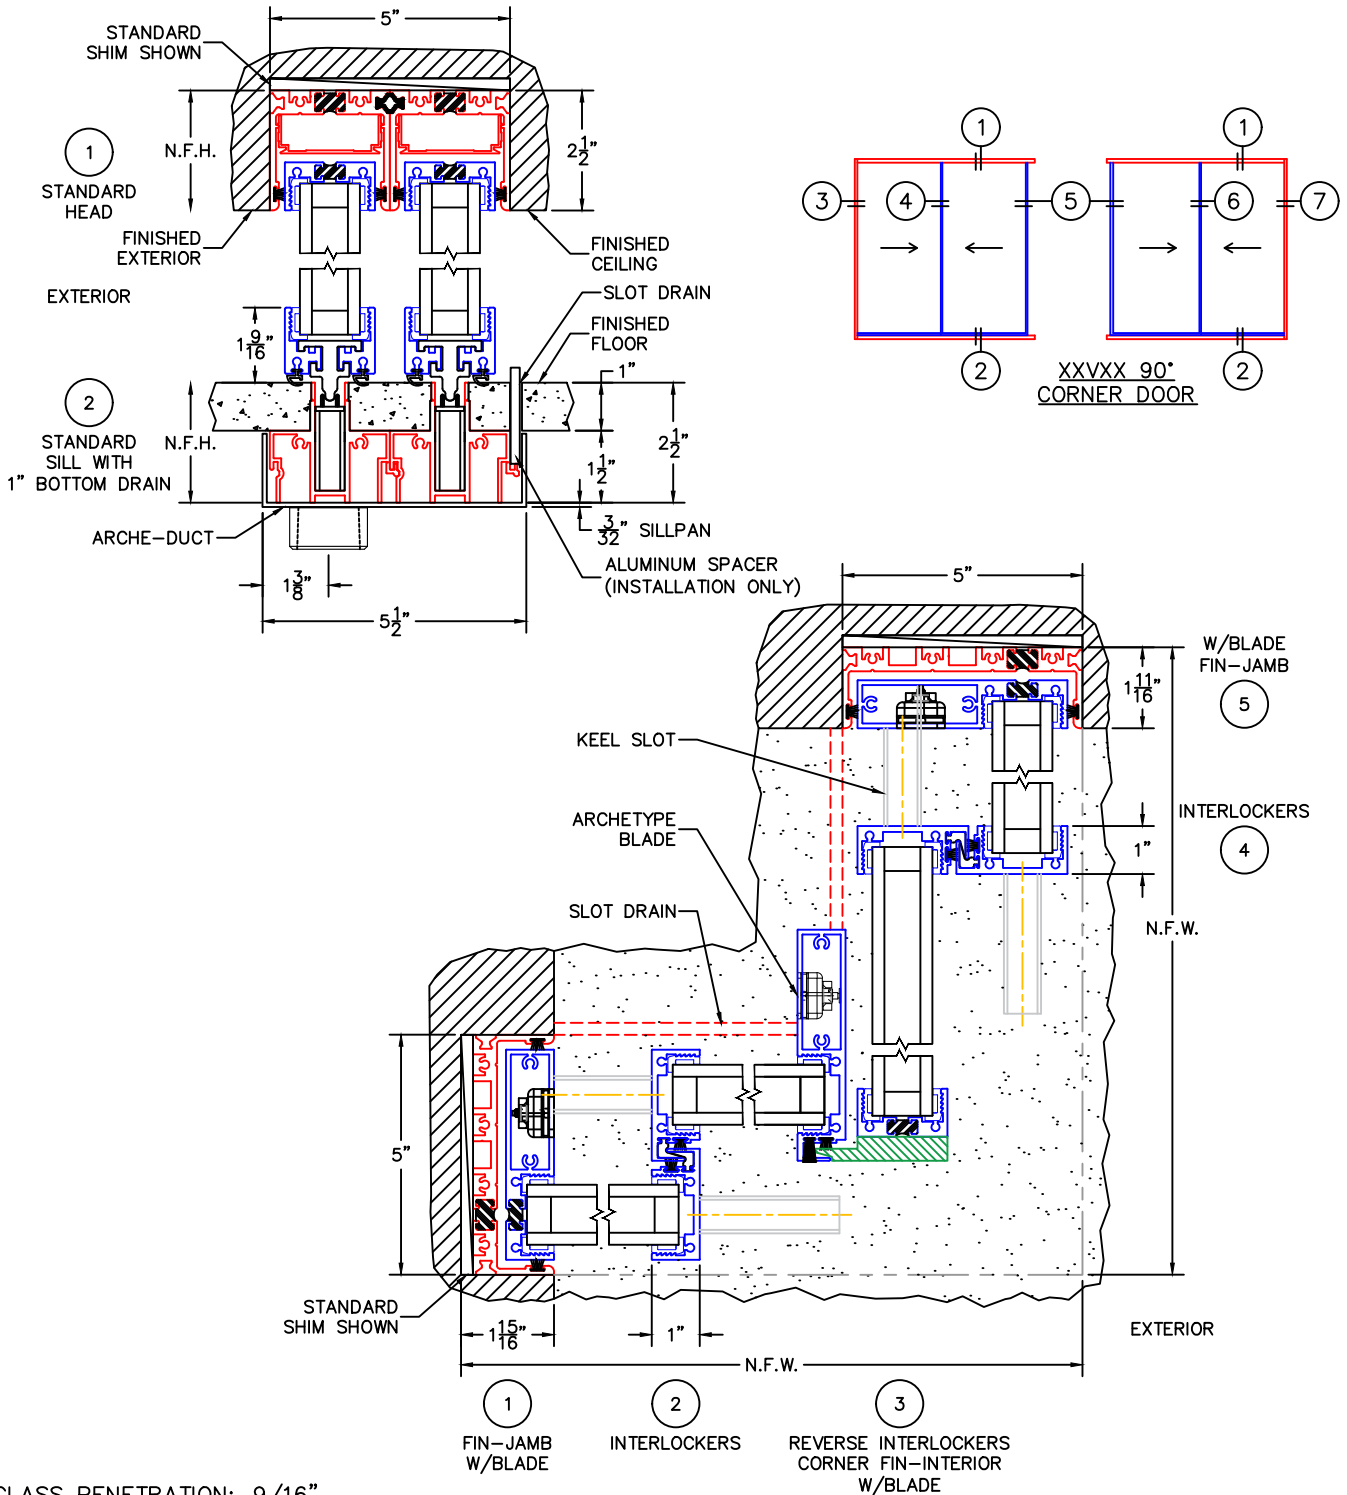

(USE RULER TO SCALE DIMENSIONS IN INCHES)

SCALE: 1/4"

XXVXX 90° CORNER DOOR W/SOLID YOKE DETAILS BLADE IN FIN (INTERIOR) 1-1/4" INSULATED GLAZING SHOWN

- GLASS PENETRATION: 9/16"
- FINISHED SURFACES BY OTHERS; FRAME TO BE CONCEALED BY WALL CONDITIONS.
- N.F.W. AND N.F.H. DO NOT INCLUDE ARCHE-DUCT (STAGGERED TRACKS SHOWN).
- N.F.W DOES NOT INCLUDE SLOT DRAIN.
- EXTERIOR RATED PRODUCTS HAVE WEEP SLOTS ON HORIZONTAL SILLS.
- OPTIONAL ARCHE-DUCT SIDE DRAINS AVAILABLE.
- ALL EXPOSED FRAME MAY REQUIRE PROPER ISOLATION FROM DISSIMILAR/CORROSIVE MATERIALS.