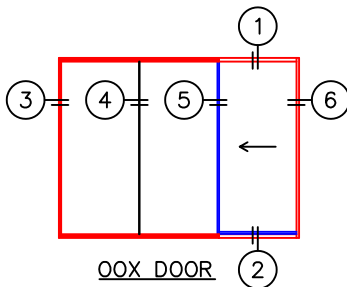

(USE RULER TO SCALE DIMENSIONS IN INCHES)

SCALE: 1/4"

OOX DOOR DETAILS (O-EDGE |f|) 1-1/4" INSULATED GLAZING SHOWN

①
EDGE |f| NARROW HEAD
AND EDGE |s| HEAD

EXTERIOR

②
EDGE |f| NARROW SILL
AND EDGE |s| STANDARD SILL
WITH 1/2" EXT. SIDE DRAIN

- ③ EDGE |f| JAMB
- ④ EDGE |f| BUTT GLAZE
- ⑤ INTERLOCKERS FIN-INTERIOR W/BLADE
- ⑥ EDGE |s| SINGLE JAMB

- GLASS PENETRATION: 9/16"
- FINISHED SURFACES BY OTHERS; FRAME TO BE CONCEALED BY WALL CONDITIONS.
- N.F.W. AND N.F.H. DO NOT INCLUDE ARCHE-DUCT (STAGGERED TRACKS SHOWN).
- EXTERIOR RATED PRODUCTS HAVE WEEP SLOTS ON HORIZONTAL SILLS.
- OPTIONAL ARCHE-DUCT DRAINS AVAILABLE.
- ALL EXPOSED FRAME MAY REQUIRE PROPER ISOLATION FROM DISSIMILAR/CORROSIVE MATERIALS.