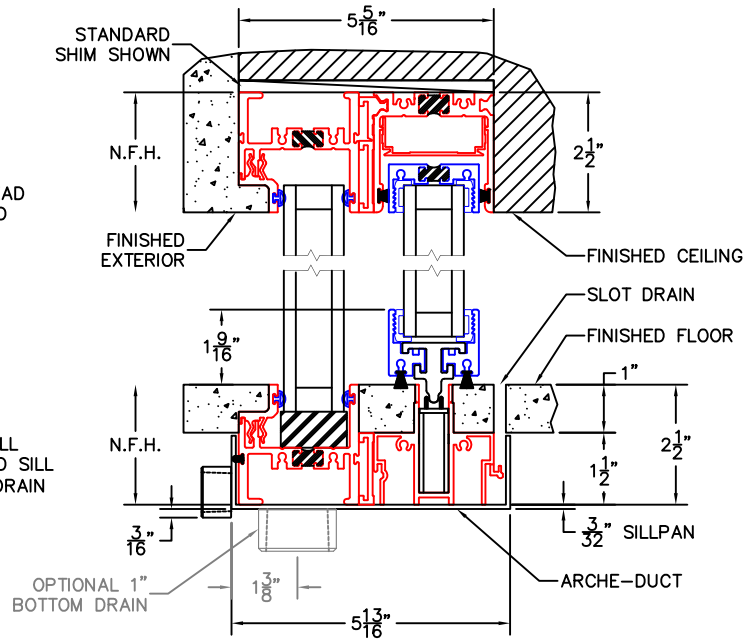

(USE RULER TO SCALE DIMENSIONS IN INCHES)

SCALE: 1/4"

OOX DOOR DETAILS (O-EDGE |f|) 1-1/4" INSULATED GLAZING SHOWN

①
EDGE |f| NARROW HEAD
AND EDGE |s| HEAD

EXTERIOR

②
EDGE |f| NARROW SILL
AND EDGE |s| STANDARD SILL
WITH 1/2" EXT. SIDE DRAIN

- ③ EDGE |f| JAMB
- ④ EDGE |f| BUTT GLAZE
- ⑤ INTERLOCKERS FIN-INTERIOR W/BLADE
- ⑥ EDGE |s| SINGLE JAMB

- GLASS PENETRATION: 9/16"
- FINISHED SURFACES BY OTHERS; FRAME TO BE CONCEALED BY WALL CONDITIONS.
- N.F.W. AND N.F.H. DO NOT INCLUDE ARCHE-DUCT (STAGGERED TRACKS SHOWN).
- EXTERIOR RATED PRODUCTS HAVE WEEP SLOTS ON HORIZONTAL SILLS.
- OPTIONAL ARCHE-DUCT DRAINS AVAILABLE.
- ALL EXPOSED FRAME MAY REQUIRE PROPER ISOLATION FROM DISSIMILAR/CORROSIVE MATERIALS.