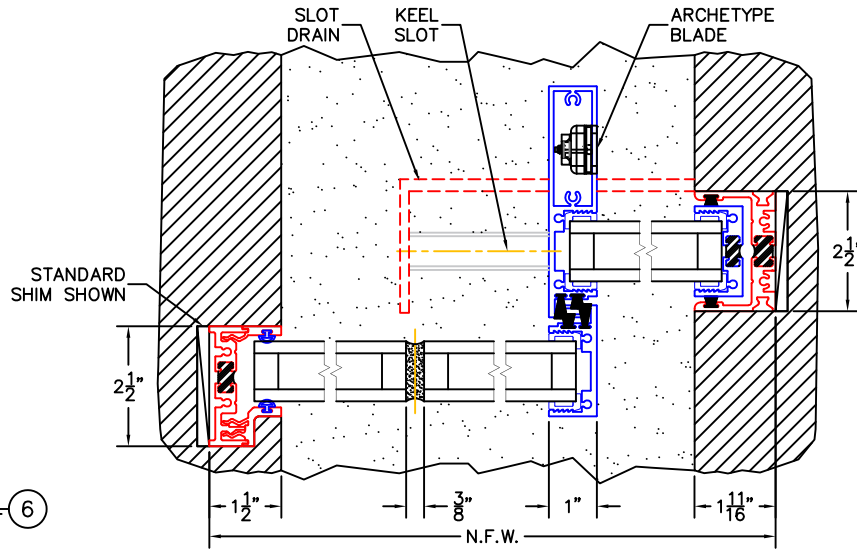

(USE RULER TO SCALE DIMENSIONS IN INCHES)

SCALE: 1/4"

OOX DOOR DETAILS (O-EDGE |f|) 1-1/4" INSULATED GLAZING SHOWN

①
EDGE |f| NARROW HEAD
AND EDGE |s| HEAD

EXTERIOR

②
EDGE |f| NARROW SILL
AND EDGE |s| STANDARD SILL
WITH 1/2" EXT. SIDE DRAIN

- ③ EDGE |f| JAMB
- ④ EDGE |f| BUTT GLAZE
- ⑤ INTERLOCKERS FIN-INTERIOR W/BLADE
- ⑥ EDGE |s| SINGLE JAMB

- GLASS PENETRATION: 9/16"
- FINISHED SURFACES BY OTHERS; FRAME TO BE CONCEALED BY WALL CONDITIONS.
- N.F.W. AND N.F.H. DO NOT INCLUDE ARCHE-DUCT (STAGGERED TRACKS SHOWN).
- EXTERIOR RATED PRODUCTS HAVE WEEP SLOTS ON HORIZONTAL SILLS.
- OPTIONAL ARCHE-DUCT DRAINS AVAILABLE.
- ALL EXPOSED FRAME MAY REQUIRE PROPER ISOLATION FROM DISSIMILAR/CORROSIVE MATERIALS.