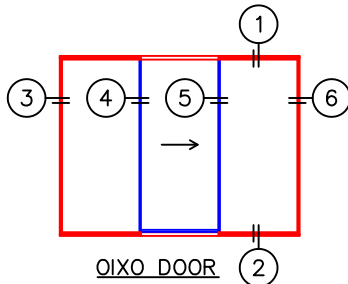

(USE RULER TO SCALE DIMENSIONS IN INCHES)

SCALE: 1/4"

OIXO DOOR DETAILS (O-EDGE |f|) 1-1/4" INSULATED GLAZING SHOWN

1
EDGE |f| NARROW HEAD
AND EDGE |s| HEAD

EXTERIOR

2
EDGE |f| NARROW SILL
AND EDGE |s| STANDARD SILL
WITH 1/2" EXT. SIDE DRAIN

3 EDGE |f| JAMB
4 REVERSE INTERLOCKERS
FIN-INTERIOR
W/BLADE
5 INTERLOCKERS
6 EDGE |f| JAMB

- GLASS PENETRATION: 9/16"
- FINISHED SURFACES BY OTHERS; FRAME TO BE CONCEALED BY WALL CONDITIONS.
- N.F.W. AND N.F.H. DO NOT INCLUDE ARCHE-DUCT (STAGGERED TRACKS SHOWN).
- EXTERIOR RATED PRODUCTS HAVE WEEP SLOTS ON HORIZONTAL SILLS.
- OPTIONAL ARCHE-DUCT DRAINS AVAILABLE.
- ALL EXPOSED FRAME MAY REQUIRE PROPER ISOLATION FROM DISSIMILAR/CORROSIVE MATERIALS.