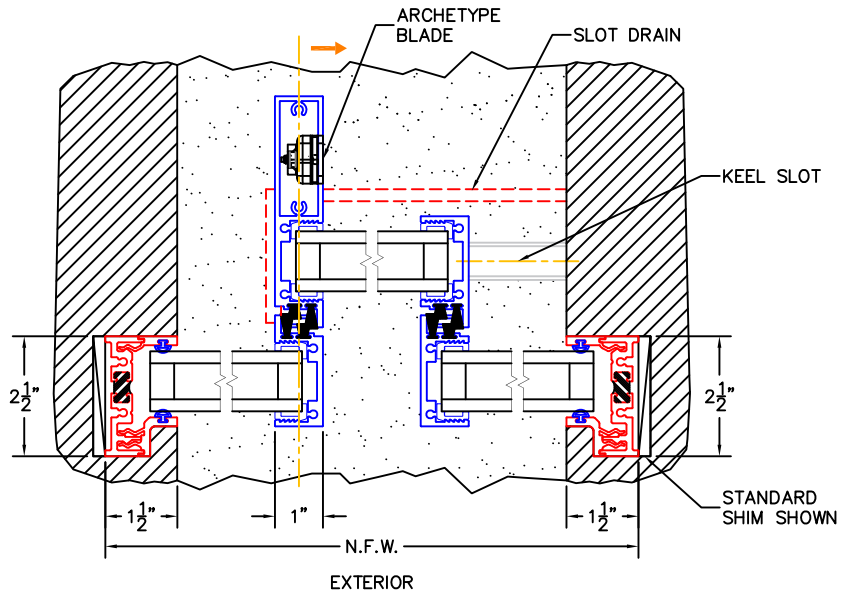

(USE RULER TO SCALE DIMENSIONS IN INCHES)

SCALE: 1/4"

OIXO DOOR DETAILS (O-EDGE |f|) 1-1/4" INSULATED GLAZING SHOWN

1
EDGE |f| NARROW HEAD
AND EDGE |s| HEAD

EXTERIOR

2
EDGE |f| NARROW SILL
AND EDGE |s| STANDARD SILL
WITH 1/2" EXT. SIDE DRAIN

3 EDGE |f| JAMB
4 REVERSE INTERLOCKERS
FIN-INTERIOR
W/BLADE
5 INTERLOCKERS
6 EDGE |f| JAMB

- GLASS PENETRATION: 9/16"
- FINISHED SURFACES BY OTHERS; FRAME TO BE CONCEALED BY WALL CONDITIONS.
- N.F.W. AND N.F.H. DO NOT INCLUDE ARCHE-DUCT (STAGGERED TRACKS SHOWN).
- EXTERIOR RATED PRODUCTS HAVE WEEP SLOTS ON HORIZONTAL SILLS.
- OPTIONAL ARCHE-DUCT DRAINS AVAILABLE.
- ALL EXPOSED FRAME MAY REQUIRE PROPER ISOLATION FROM DISSIMILAR/CORROSIVE MATERIALS.