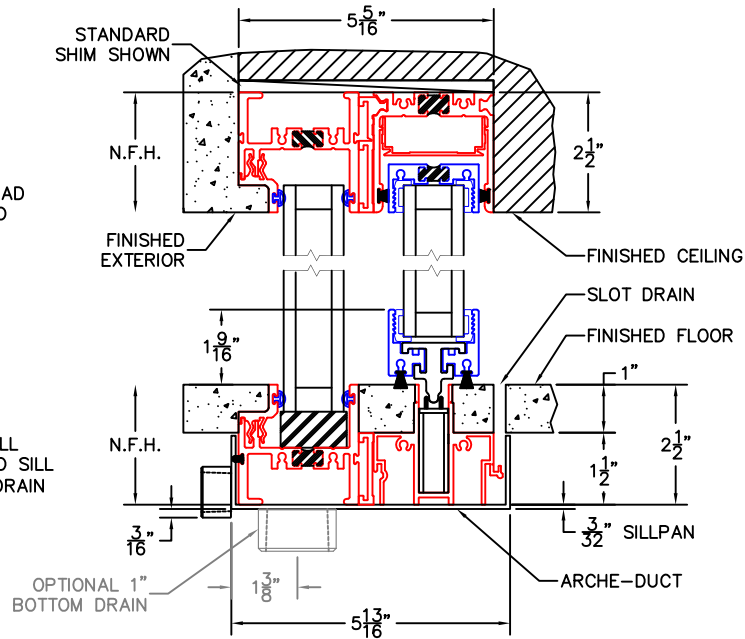

(USE RULER TO SCALE DIMENSIONS IN INCHES)

SCALE: 1/4"

OIXO DOOR DETAILS (O-EDGE |f|) 1-1/4" INSULATED GLAZING SHOWN

1
EDGE |f| NARROW HEAD
AND EDGE |s| HEAD

EXTERIOR

2
EDGE |f| NARROW SILL
AND EDGE |s| STANDARD SILL
WITH 1/2" EXT. SIDE DRAIN

3 EDGE |f| JAMB
4 REVERSE INTERLOCKERS
FIN-INTERIOR
W/BLADE
5 INTERLOCKERS
6 EDGE |f| JAMB

- GLASS PENETRATION: 9/16"
- FINISHED SURFACES BY OTHERS; FRAME TO BE CONCEALED BY WALL CONDITIONS.
- N.F.W. AND N.F.H. DO NOT INCLUDE ARCHE-DUCT (STAGGERED TRACKS SHOWN).
- EXTERIOR RATED PRODUCTS HAVE WEEP SLOTS ON HORIZONTAL SILLS.
- OPTIONAL ARCHE-DUCT DRAINS AVAILABLE.
- ALL EXPOSED FRAME MAY REQUIRE PROPER ISOLATION FROM DISSIMILAR/CORROSIVE MATERIALS.