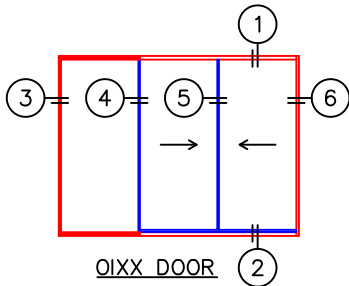

(USE RULER TO SCALE DIMENSIONS IN INCHES)  
SCALE: 1/4"

## OIXX DOOR DETAILS (O-EDGE |f|) 1-1/4" INSULATED GLAZING SHOWN

①  
EDGE |f| NARROW HEAD  
AND EDGE |s| HEAD

EXTERIOR

②  
EDGE |f| NARROW SILL  
AND EDGE |s| STANDARD SILL  
WITH 1/2" EXT. SIDE DRAIN

- ③  
EDGE |f|  
JAMB
- ④  
REVERSE INTERLOCKERS  
FIN-INTERIOR  
W/BLADE
- ⑤  
INTERLOCKERS  
FIN-INTERIOR  
W/BLADE
- ⑥  
EDGE |s|  
SINGLE  
JAMB

- GLASS PENETRATION: 9/16"
- FINISHED SURFACES BY OTHERS; FRAME TO BE CONCEALED BY WALL CONDITIONS.
- N.F.W. AND N.F.H. DO NOT INCLUDE ARCHE-DUCT (STAGGERED TRACKS SHOWN).
- EXTERIOR RATED PRODUCTS HAVE WEEP SLOTS ON HORIZONTAL SILLS.
- OPTIONAL ARCHE-DUCT DRAINS AVAILABLE.
- ALL EXPOSED FRAME MAY REQUIRE PROPER ISOLATION FROM DISSIMILAR/CORROSIVE MATERIALS.