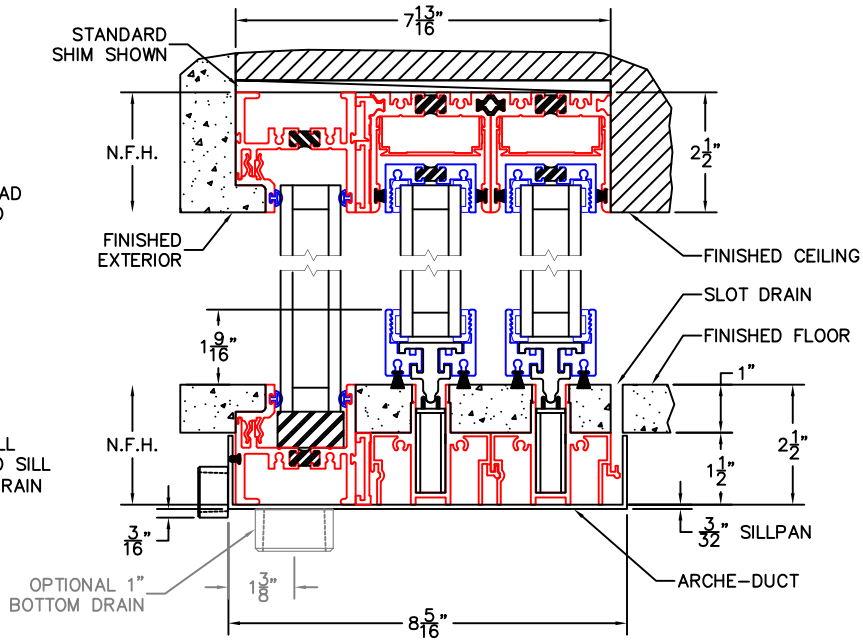

(USE RULER TO SCALE DIMENSIONS IN INCHES)  
SCALE: 1/4"

## OIXX DOOR DETAILS (O-EDGE |f|) 1-1/4" INSULATED GLAZING SHOWN

①  
EDGE |f| NARROW HEAD  
AND EDGE |s| HEAD

EXTERIOR

②  
EDGE |f| NARROW SILL  
AND EDGE |s| STANDARD SILL  
WITH 1/2" EXT. SIDE DRAIN

- ③  
EDGE |f|  
JAMB
- ④  
REVERSE INTERLOCKERS  
FIN-INTERIOR  
W/BLADE
- ⑤  
INTERLOCKERS  
FIN-INTERIOR  
W/BLADE
- ⑥  
EDGE |s|  
SINGLE  
JAMB

- GLASS PENETRATION: 9/16"
- FINISHED SURFACES BY OTHERS; FRAME TO BE CONCEALED BY WALL CONDITIONS.
- N.F.W. AND N.F.H. DO NOT INCLUDE ARCHE-DUCT (STAGGERED TRACKS SHOWN).
- EXTERIOR RATED PRODUCTS HAVE WEEP SLOTS ON HORIZONTAL SILLS.
- OPTIONAL ARCHE-DUCT DRAINS AVAILABLE.
- ALL EXPOSED FRAME MAY REQUIRE PROPER ISOLATION FROM DISSIMILAR/CORROSIVE MATERIALS.