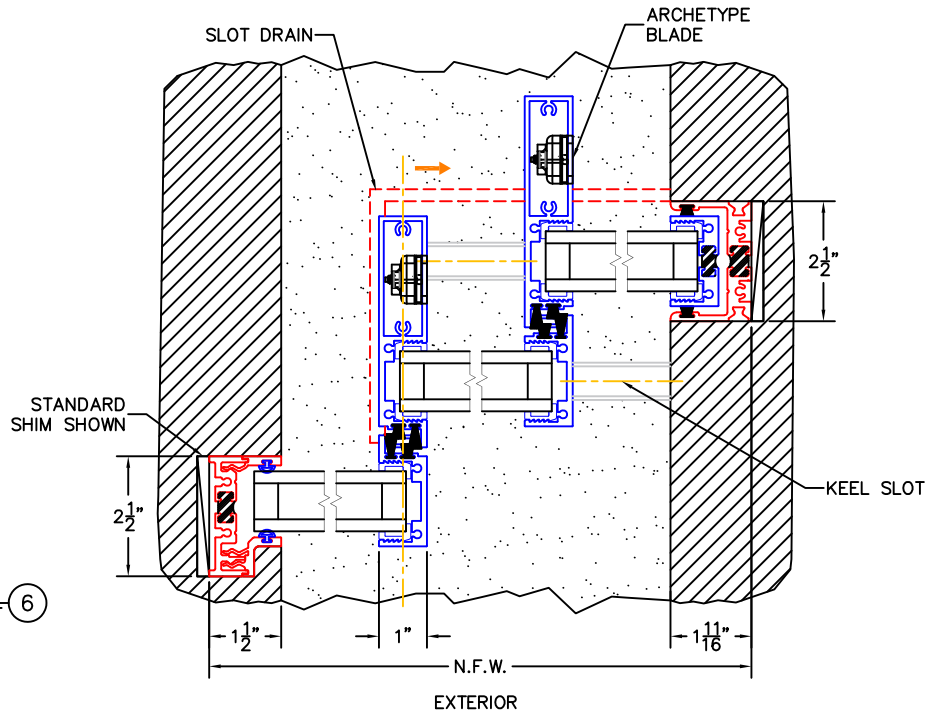

(USE RULER TO SCALE DIMENSIONS IN INCHES)  
SCALE: 1/4"

## OIXX DOOR DETAILS (O-EDGE |f|) 1-1/4" INSULATED GLAZING SHOWN

①  
EDGE |f| NARROW HEAD  
AND EDGE |s| HEAD

EXTERIOR

②  
EDGE |f| NARROW SILL  
AND EDGE |s| STANDARD SILL  
WITH 1/2" EXT. SIDE DRAIN

- ③  
EDGE |f|  
JAMB
- ④  
REVERSE INTERLOCKERS  
FIN-INTERIOR  
W/BLADE
- ⑤  
INTERLOCKERS  
FIN-INTERIOR  
W/BLADE
- ⑥  
EDGE |s|  
SINGLE  
JAMB

- GLASS PENETRATION: 9/16"
- FINISHED SURFACES BY OTHERS; FRAME TO BE CONCEALED BY WALL CONDITIONS.
- N.F.W. AND N.F.H. DO NOT INCLUDE ARCHE-DUCT (STAGGERED TRACKS SHOWN).
- EXTERIOR RATED PRODUCTS HAVE WEEP SLOTS ON HORIZONTAL SILLS.
- OPTIONAL ARCHE-DUCT DRAINS AVAILABLE.
- ALL EXPOSED FRAME MAY REQUIRE PROPER ISOLATION FROM DISSIMILAR/CORROSIVE MATERIALS.