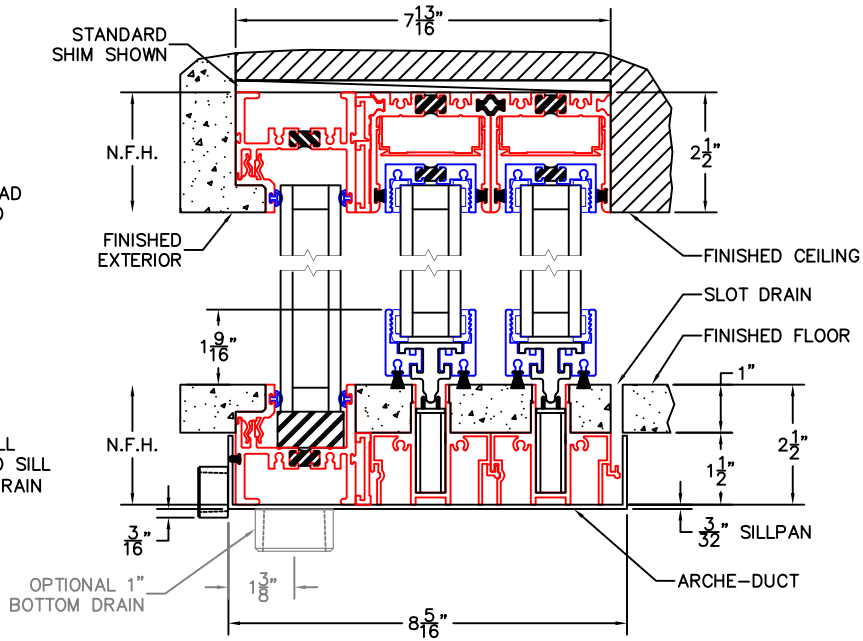

(USE RULER TO SCALE DIMENSIONS IN INCHES)  
SCALE: 1/4"

## OXX DOOR DETAILS (O-EDGE |f|) 1-1/4" INSULATED GLAZING SHOWN

①  
EDGE |f| NARROW HEAD  
AND EDGE |s| HEAD

EXTERIOR

②  
EDGE |f| NARROW SILL  
AND EDGE |s| STANDARD SILL  
WITH 1/2" EXT. SIDE DRAIN

③  
EDGE |f|  
JAMB

④  
INTERLOCKERS

⑤  
INTERLOCKERS  
FIN-INTERIOR  
W/BLADE

⑥  
EDGE |s|  
SINGLE  
JAMB

- GLASS PENETRATION: 9/16"
- FINISHED SURFACES BY OTHERS; FRAME TO BE CONCEALED BY WALL CONDITIONS.
- N.F.W. AND N.F.H. DO NOT INCLUDE ARCHE-DUCT (STAGGERED TRACKS SHOWN).
- EXTERIOR RATED PRODUCTS HAVE WEEP SLOTS ON HORIZONTAL SILLS.
- OPTIONAL ARCHE-DUCT DRAINS AVAILABLE.
- ALL EXPOSED FRAME MAY REQUIRE PROPER ISOLATION FROM DISSIMILAR/CORROSIVE MATERIALS.