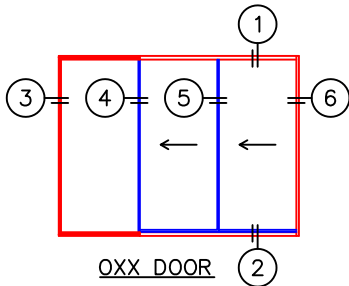

(USE RULER TO SCALE DIMENSIONS IN INCHES)  
SCALE: 1/4"

## OXX DOOR DETAILS (O-EDGE |f|) 1-1/4" INSULATED GLAZING SHOWN

①  
EDGE |f| NARROW HEAD  
AND EDGE |s| HEAD

EXTERIOR

②  
EDGE |f| NARROW SILL  
AND EDGE |s| STANDARD SILL  
WITH 1/2" EXT. SIDE DRAIN

③  
EDGE |f|  
JAMB

④  
INTERLOCKERS

⑤  
INTERLOCKERS  
FIN-INTERIOR  
W/BLADE

⑥  
EDGE |s|  
SINGLE  
JAMB

- GLASS PENETRATION: 9/16"
- FINISHED SURFACES BY OTHERS; FRAME TO BE CONCEALED BY WALL CONDITIONS.
- N.F.W. AND N.F.H. DO NOT INCLUDE ARCHE-DUCT (STAGGERED TRACKS SHOWN).
- EXTERIOR RATED PRODUCTS HAVE WEEP SLOTS ON HORIZONTAL SILLS.
- OPTIONAL ARCHE-DUCT DRAINS AVAILABLE.
- ALL EXPOSED FRAME MAY REQUIRE PROPER ISOLATION FROM DISSIMILAR/CORROSIVE MATERIALS.