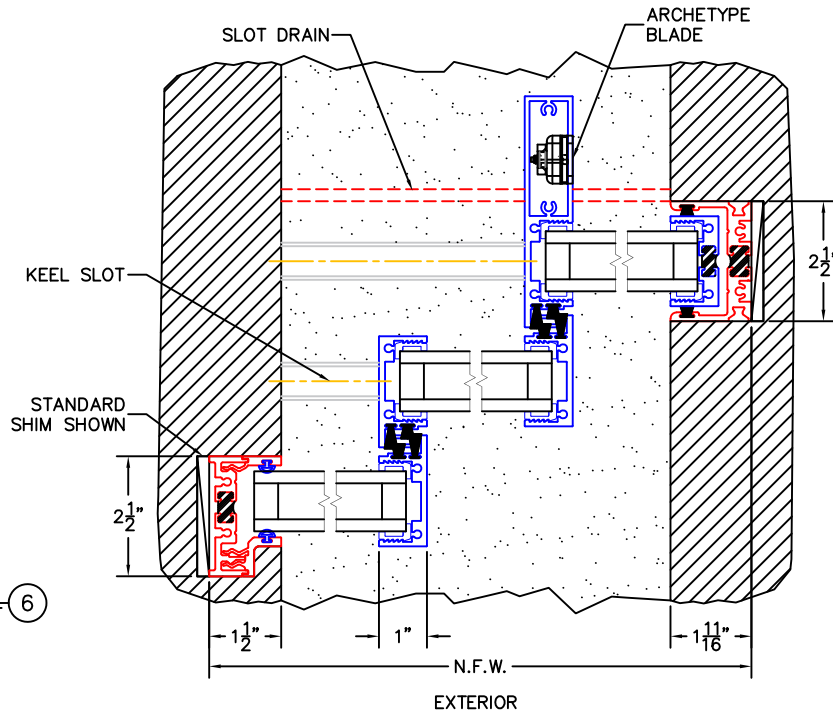

(USE RULER TO SCALE DIMENSIONS IN INCHES)  
SCALE: 1/4"

## OXX DOOR DETAILS (O-EDGE |f|) 1-1/4" INSULATED GLAZING SHOWN

①  
EDGE |f| NARROW HEAD  
AND EDGE |s| HEAD

EXTERIOR

②  
EDGE |f| NARROW SILL  
AND EDGE |s| STANDARD SILL  
WITH 1/2" EXT. SIDE DRAIN

③  
EDGE |f|  
JAMB

④  
INTERLOCKERS

⑤  
INTERLOCKERS  
FIN-INTERIOR  
W/BLADE

⑥  
EDGE |s|  
SINGLE  
JAMB

- GLASS PENETRATION: 9/16"
- FINISHED SURFACES BY OTHERS; FRAME TO BE CONCEALED BY WALL CONDITIONS.
- N.F.W. AND N.F.H. DO NOT INCLUDE ARCHE-DUCT (STAGGERED TRACKS SHOWN).
- EXTERIOR RATED PRODUCTS HAVE WEEP SLOTS ON HORIZONTAL SILLS.
- OPTIONAL ARCHE-DUCT DRAINS AVAILABLE.
- ALL EXPOSED FRAME MAY REQUIRE PROPER ISOLATION FROM DISSIMILAR/CORROSIVE MATERIALS.