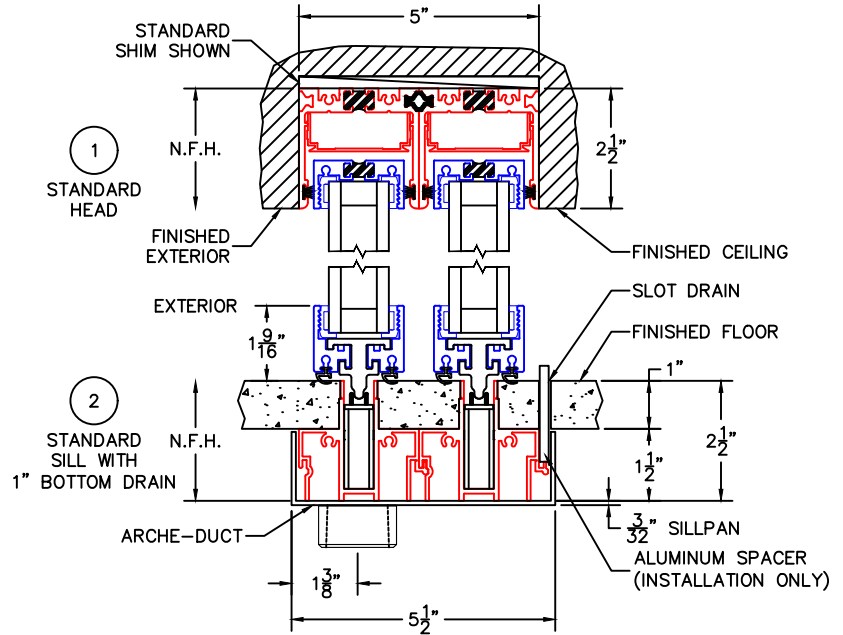

(USE RULER TO SCALE DIMENSIONS IN INCHES)

SCALE: 1/4

## PXIXP DOOR DETAILS 1-1/4" INSULATED GLAZING SHOWN

- 3  
POCKET JAMB
- 4  
POCKET INTERLOCKER/  
FIN-INTERIOR W/BLADE
- 5  
REVERSE INTERLOCKERS
- 6  
POCKET INTERLOCKER/  
FIN-INTERIOR W/BLADE
- 7  
POCKET JAMB

- GLASS PENETRATION: 9/16"
- FINISHED SURFACES BY OTHERS; FRAME TO BE CONCEALED BY WALL CONDITIONS.
- N.F.W. AND N.F.H. DO NOT INCLUDE ARCHE-DUCT (STAGGERED TRACKS SHOWN).
- ENCLOSED PX AND XP DOORS MAY REQUIRE POCKET DEMO FOR PANEL REMOVAL.
- EXTERIOR RATED PRODUCTS HAVE WEEP SLOTS ON HORIZONTAL SILLS.
- OPTIONAL ARCHE-DUCT SIDE DRAINS AVAILABLE.
- ALL EXPOSED FRAME MAY REQUIRE PROPER ISOLATION FROM DISSIMILAR/CORROSIVE MATERIALS.