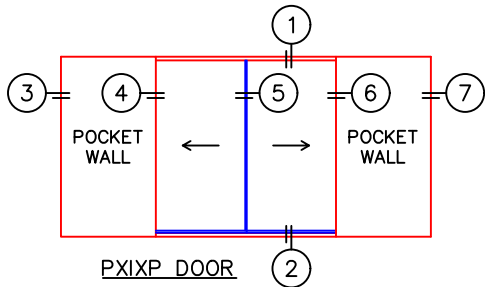

(USE RULER TO SCALE DIMENSIONS IN INCHES)

SCALE: 1/4

## PXIXP DOOR DETAILS 1-1/4" INSULATED GLAZING SHOWN

- 3  
POCKET JAMB
- 4  
POCKET INTERLOCKER/  
FIN-INTERIOR W/BLADE
- 5  
REVERSE INTERLOCKERS
- 6  
POCKET INTERLOCKER/  
FIN-INTERIOR W/BLADE
- 7  
POCKET JAMB

- GLASS PENETRATION: 9/16"
- FINISHED SURFACES BY OTHERS; FRAME TO BE CONCEALED BY WALL CONDITIONS.
- N.F.W. AND N.F.H. DO NOT INCLUDE ARCHE-DUCT (STAGGERED TRACKS SHOWN).
- ENCLOSED PX AND XP DOORS MAY REQUIRE POCKET DEMO FOR PANEL REMOVAL.
- EXTERIOR RATED PRODUCTS HAVE WEEP SLOTS ON HORIZONTAL SILLS.
- OPTIONAL ARCHE-DUCT SIDE DRAINS AVAILABLE.
- ALL EXPOSED FRAME MAY REQUIRE PROPER ISOLATION FROM DISSIMILAR/CORROSIVE MATERIALS.