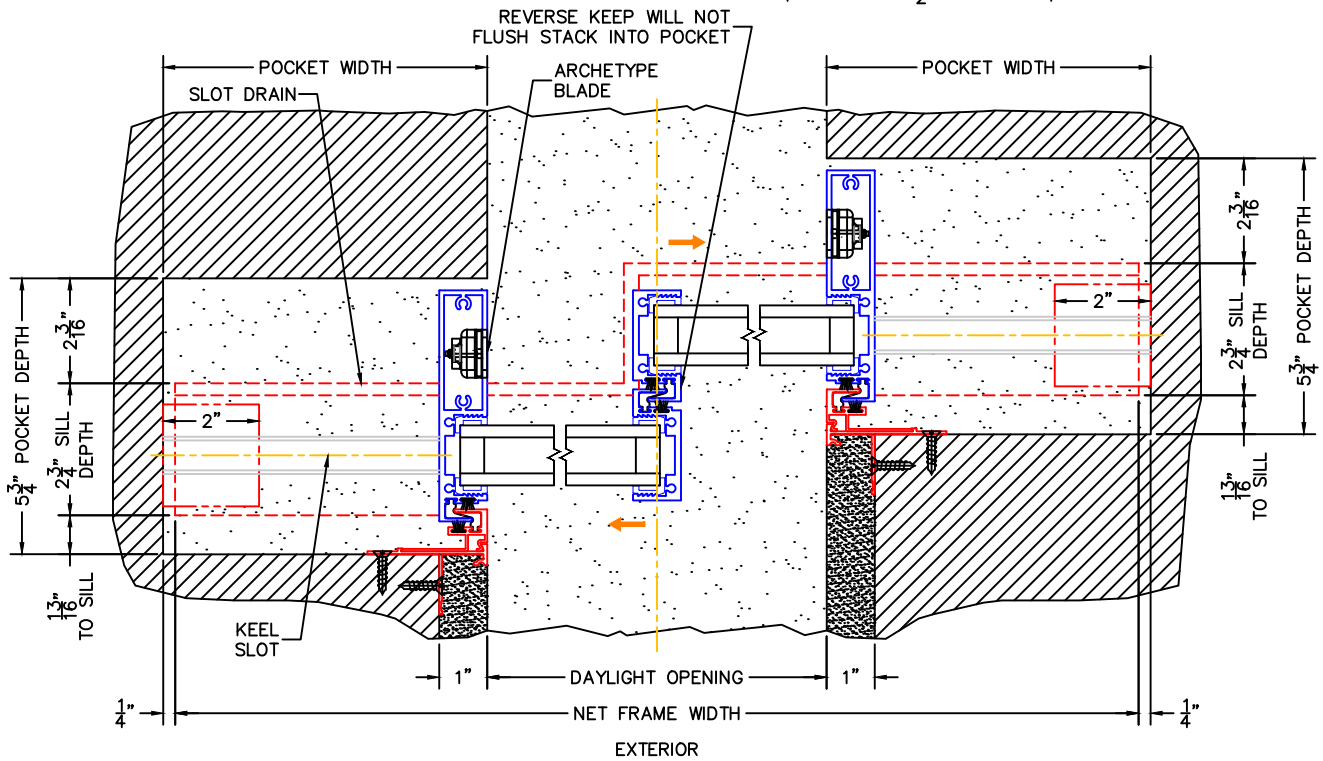

(USE RULER TO SCALE DIMENSIONS IN INCHES)

SCALE: 1/4

## PXIXP DOOR DETAILS 1-1/4" INSULATED GLAZING SHOWN

- 3  
POCKET JAMB
- 4  
POCKET INTERLOCKER/  
FIN-INTERIOR W/BLADE
- 5  
REVERSE INTERLOCKERS
- 6  
POCKET INTERLOCKER/  
FIN-INTERIOR W/BLADE
- 7  
POCKET JAMB

- GLASS PENETRATION: 9/16"
- FINISHED SURFACES BY OTHERS; FRAME TO BE CONCEALED BY WALL CONDITIONS.
- N.F.W. AND N.F.H. DO NOT INCLUDE ARCHE-DUCT (STAGGERED TRACKS SHOWN).
- ENCLOSED PX AND XP DOORS MAY REQUIRE POCKET DEMO FOR PANEL REMOVAL.
- EXTERIOR RATED PRODUCTS HAVE WEEP SLOTS ON HORIZONTAL SILLS.
- OPTIONAL ARCHE-DUCT SIDE DRAINS AVAILABLE.
- ALL EXPOSED FRAME MAY REQUIRE PROPER ISOLATION FROM DISSIMILAR/CORROSIVE MATERIALS.