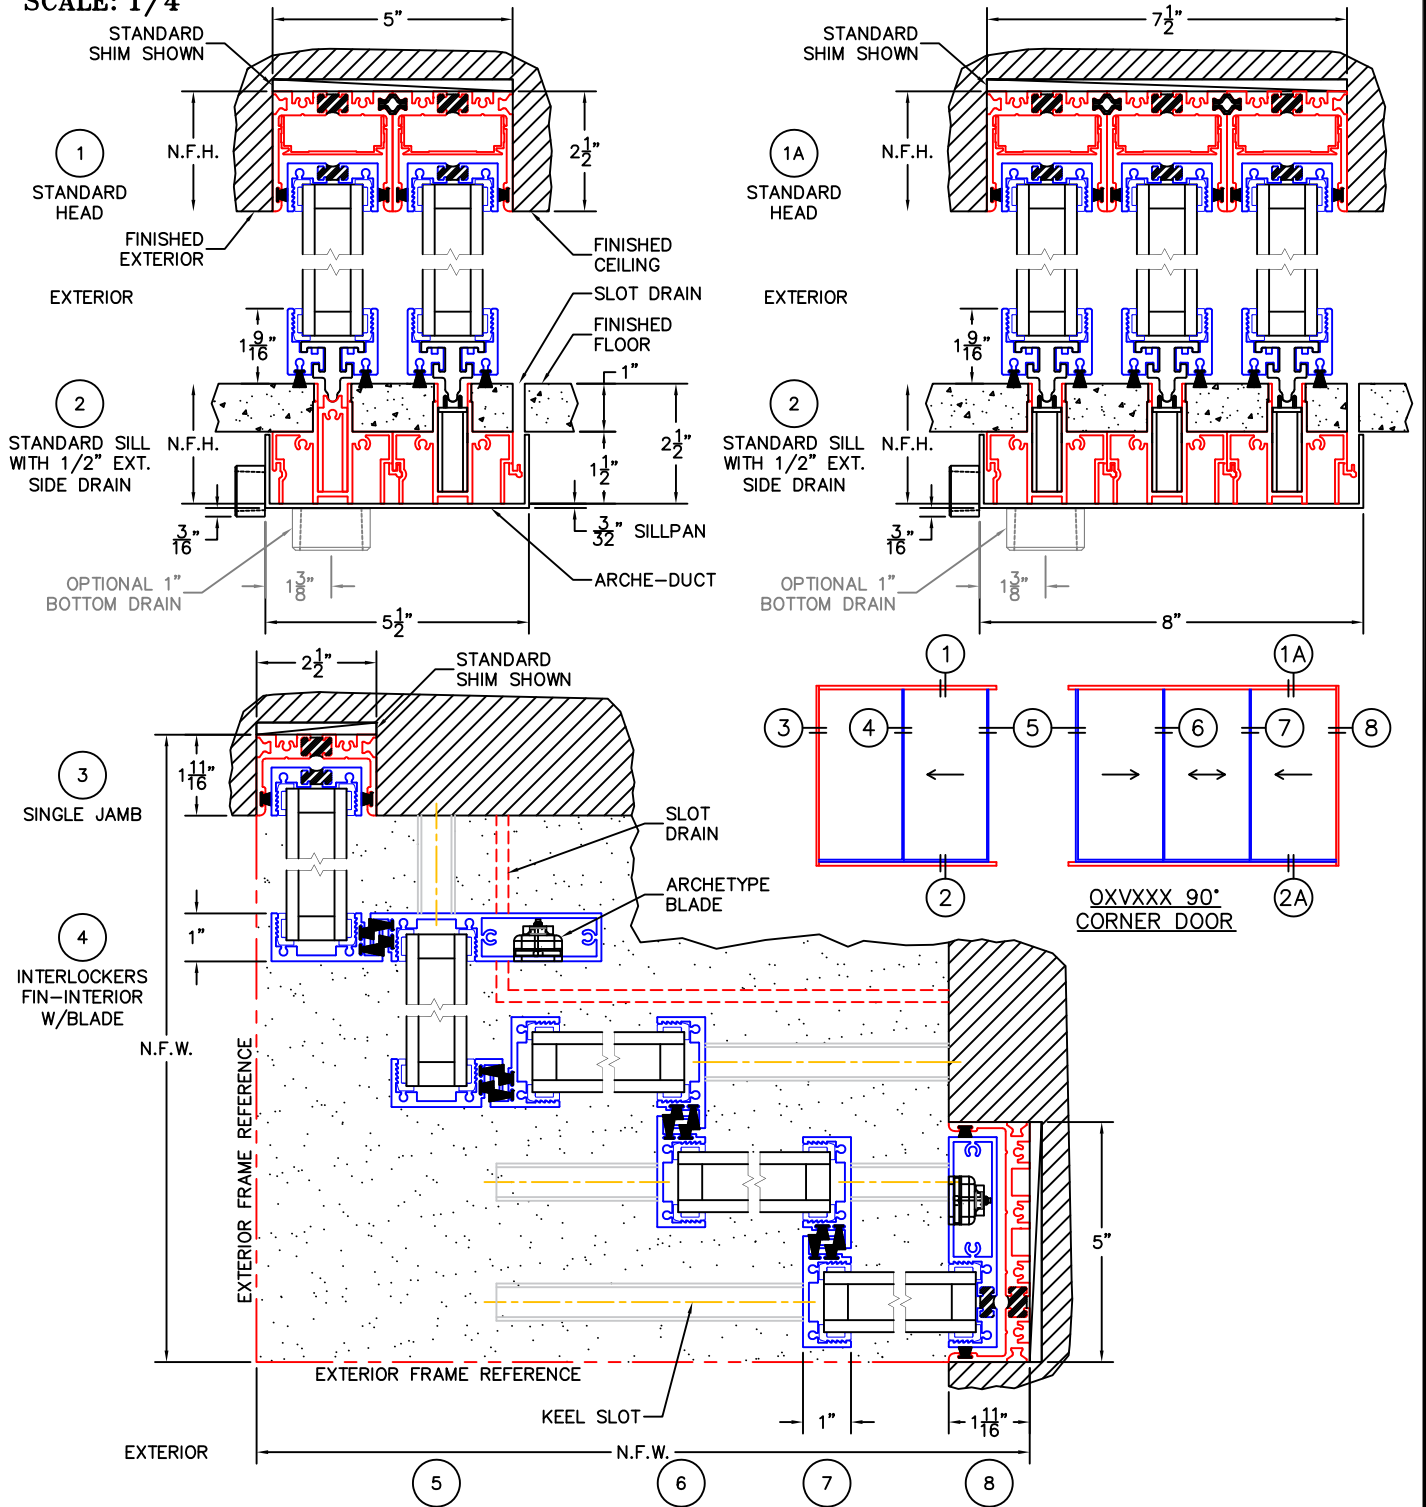

OxVXXX 90° CORNER DOOR DETAILS (O-PANELIZED)
1-1/4" INSULATED GLAZING SHOWN

(USE RULER TO SCALE DIMENSIONS IN INCHES)

SCALE: 1/4

- GLASS PENETRATION: 9/16"
- FINISHED SURFACES BY OTHERS; FRAME TO BE CONCEALED BY WALL CONDITIONS.
- N.F.W. AND N.F.H. DO NOT INCLUDE ARCHE-DUCT (STAGGERED TRACKS SHOWN).
- EXTERIOR RATED PRODUCTS HAVE WEEP SLOTS ON HORIZONTAL SILLS.
- OPTIONAL ARCHE-DUCT DRAINS AVAILABLE.
- ALL EXPOSED FRAME MAY REQUIRE PROPER ISOLATION FROM DISSIMILAR/CORROSIVE MATERIALS.