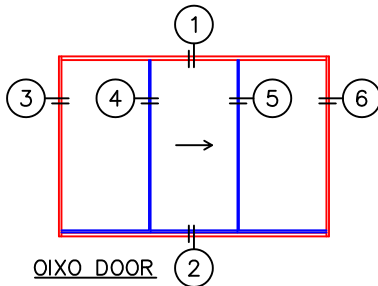

(USE RULER TO SCALE DIMENSIONS IN INCHES)

SCALE: 1/4"

OIXO DOOR DETAILS (O-PANELIZED)
1-1/4" INSULATED GLAZING SHOWN

- 3 SINGLE JAMB
- 4 REVERSE INTERLOCKERS
- 5 INTERLOCKERS FIN-INTERIOR W/BLADE
- 6 SINGLE JAMB

- GLASS PENETRATION: 9/16"
- FINISHED SURFACES BY OTHERS; FRAME TO BE CONCEALED BY WALL CONDITIONS.
- N.F.W. AND N.F.H. DO NOT INCLUDE ARCHE-DUCT (STAGGERED TRACKS SHOWN).
- EXTERIOR RATED PRODUCTS HAVE WEEP SLOTS ON HORIZONTAL SILLS.
- OPTIONAL ARCHE-DUCT DRAINS AVAILABLE.
- ALL EXPOSED FRAME MAY REQUIRE PROPER ISOLATION FROM DISSIMILAR/CORROSIVE MATERIALS.