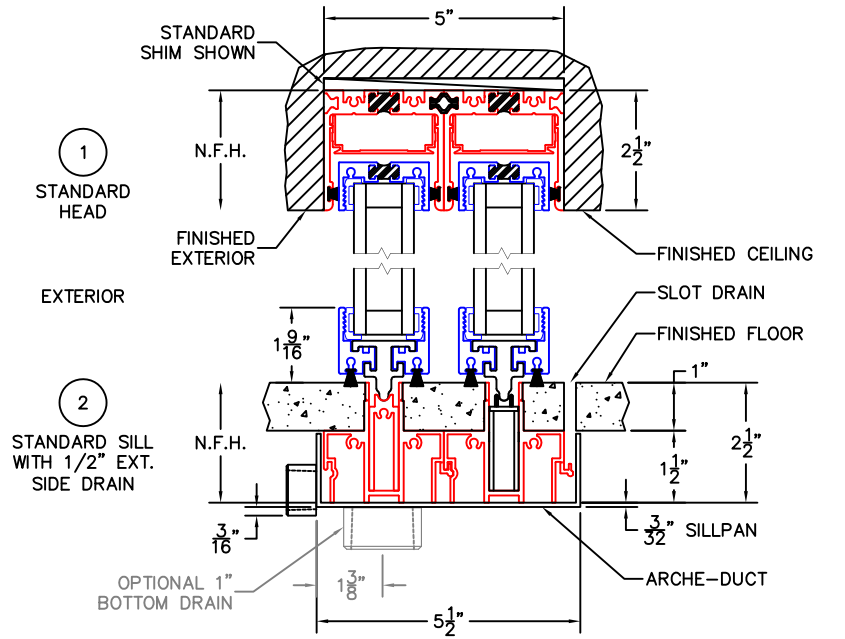

(USE RULER TO SCALE DIMENSIONS IN INCHES)

SCALE: 1/4"

OIXO DOOR DETAILS (O-PANELIZED)
1-1/4" INSULATED GLAZING SHOWN

- 3 SINGLE JAMB
- 4 REVERSE INTERLOCKERS
- 5 INTERLOCKERS FIN-INTERIOR W/BLADE
- 6 SINGLE JAMB

- GLASS PENETRATION: 9/16"
- FINISHED SURFACES BY OTHERS; FRAME TO BE CONCEALED BY WALL CONDITIONS.
- N.F.W. AND N.F.H. DO NOT INCLUDE ARCHE-DUCT (STAGGERED TRACKS SHOWN).
- EXTERIOR RATED PRODUCTS HAVE WEEP SLOTS ON HORIZONTAL SILLS.
- OPTIONAL ARCHE-DUCT DRAINS AVAILABLE.
- ALL EXPOSED FRAME MAY REQUIRE PROPER ISOLATION FROM DISSIMILAR/CORROSIVE MATERIALS.