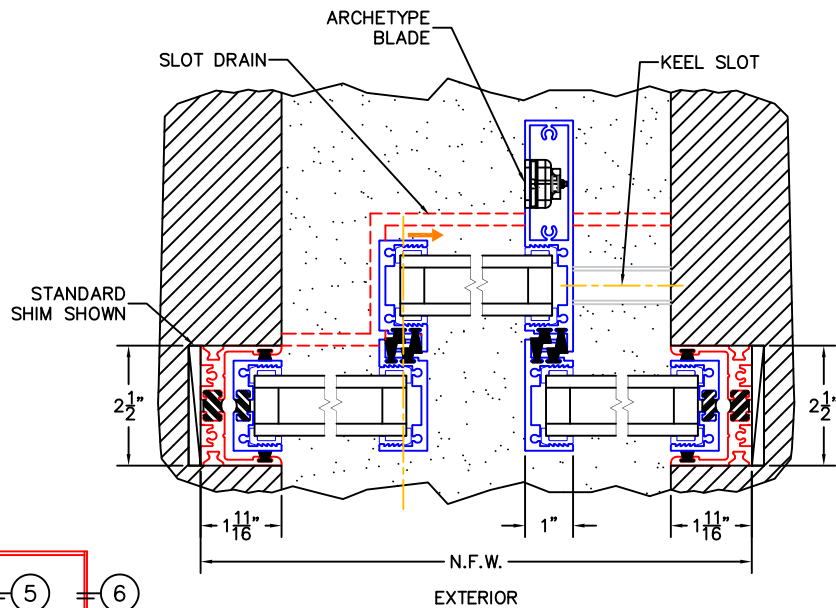

(USE RULER TO SCALE DIMENSIONS IN INCHES)

SCALE: 1/4"

OIXO DOOR DETAILS (O-PANELIZED)
1-1/4" INSULATED GLAZING SHOWN

- 3 SINGLE JAMB
- 4 REVERSE INTERLOCKERS
- 5 INTERLOCKERS FIN-INTERIOR W/BLADE
- 6 SINGLE JAMB

- GLASS PENETRATION: 9/16"
- FINISHED SURFACES BY OTHERS; FRAME TO BE CONCEALED BY WALL CONDITIONS.
- N.F.W. AND N.F.H. DO NOT INCLUDE ARCHE-DUCT (STAGGERED TRACKS SHOWN).
- EXTERIOR RATED PRODUCTS HAVE WEEP SLOTS ON HORIZONTAL SILLS.
- OPTIONAL ARCHE-DUCT DRAINS AVAILABLE.
- ALL EXPOSED FRAME MAY REQUIRE PROPER ISOLATION FROM DISSIMILAR/CORROSIVE MATERIALS.