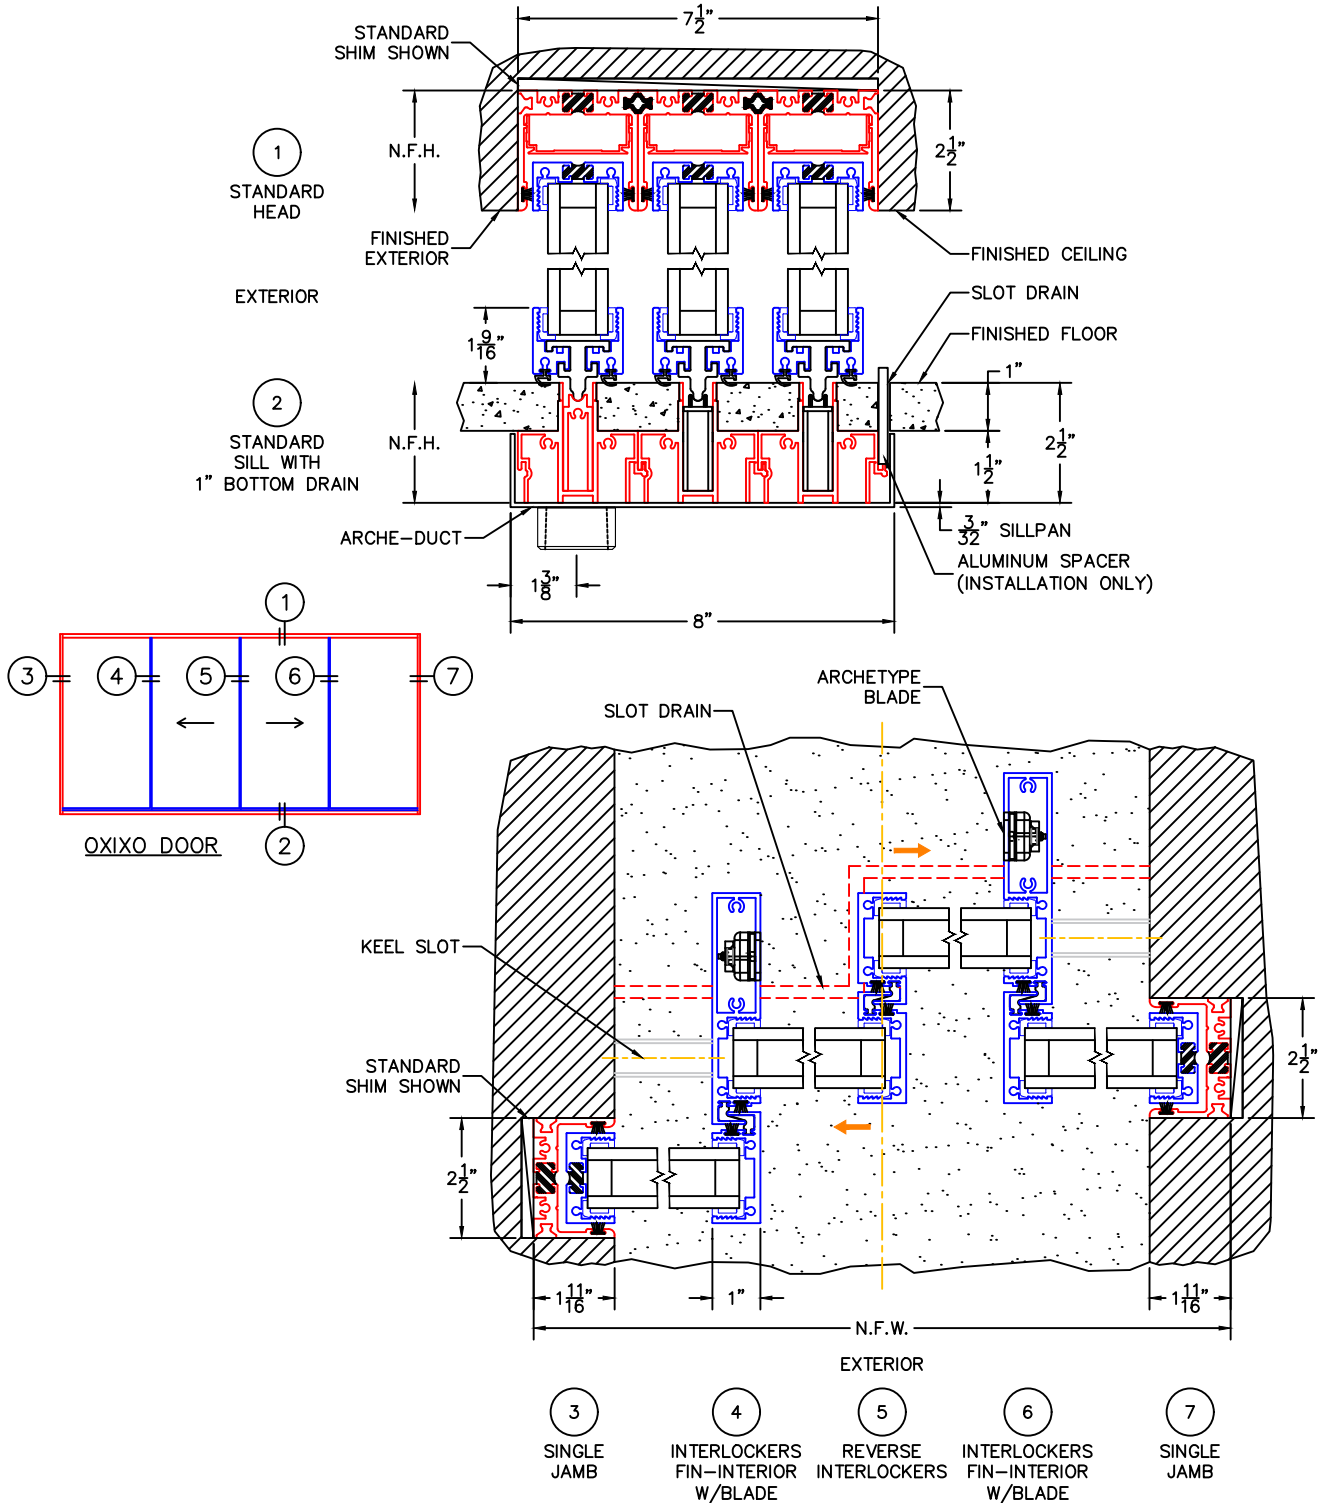

(USE RULER TO SCALE DIMENSIONS IN INCHES)

SCALE: 1/4"

OXIXO DOOR DETAILS (O-PANELIZED) 1-1/4" INSULATED GLAZING SHOWN

- GLASS PENETRATION: 9/16"
- FINISHED SURFACES BY OTHERS; FRAME TO BE CONCEALED BY WALL CONDITIONS.
- N.F.W. AND N.F.H. DO NOT INCLUDE ARCHE-DUCT (STAGGERED TRACKS SHOWN).
- EXTERIOR RATED PRODUCTS HAVE WEEP SLOTS ON HORIZONTAL SILLS.
- OPTIONAL ARCHE-DUCT SIDE DRAINS AVAILABLE.
- ALL EXPOSED FRAME MAY REQUIRE PROPER ISOLATION FROM DISSIMILAR/CORROSIVE MATERIALS.