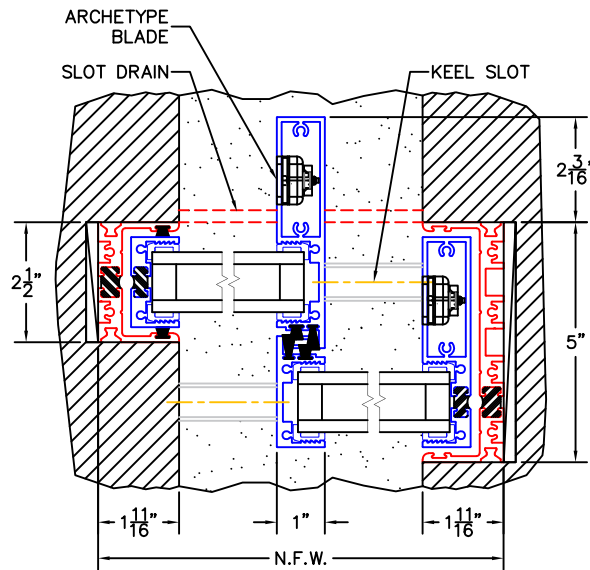

(USE RULER TO SCALE DIMENSIONS IN INCHES)

SCALE: 1/4"

XX DOOR DETAILS
1-1/4" INSULATED GLAZING SHOWN

XX DOOR

- 3 SINGLE JAMB
- 4 INTERLOCKERS FIN-INTERIOR W/BLADE
- 5 FIN-JAMB W/BLADE

- GLASS PENETRATION: 9/16"
- FINISHED SURFACES BY OTHERS; FRAME TO BE CONCEALED BY WALL CONDITIONS.
- N.F.W. AND N.F.H. DO NOT INCLUDE ARCHE-DUCT.
- EXTERIOR RATED PRODUCTS HAVE WEEP SLOTS ON HORIZONTAL SILLS.
- OPTIONAL ARCHE-DUCT DRAINS AVAILABLE.
- ALL EXPOSED FRAME MAY REQUIRE PROPER ISOLATION FROM DISSIMILAR/CORROSIVE MATERIALS.