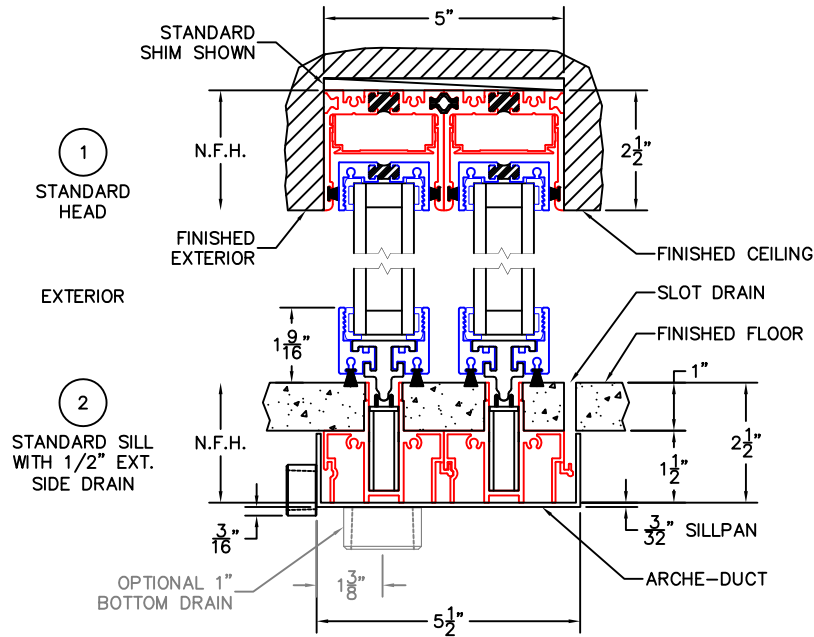

(USE RULER TO SCALE DIMENSIONS IN INCHES)

SCALE: 1/4"

XX DOOR DETAILS
1-1/4" INSULATED GLAZING SHOWN

XX DOOR

- 3 SINGLE JAMB
- 4 INTERLOCKERS FIN-INTERIOR W/BLADE
- 5 FIN-JAMB W/BLADE

- GLASS PENETRATION: 9/16"
- FINISHED SURFACES BY OTHERS; FRAME TO BE CONCEALED BY WALL CONDITIONS.
- N.F.W. AND N.F.H. DO NOT INCLUDE ARCHE-DUCT.
- EXTERIOR RATED PRODUCTS HAVE WEEP SLOTS ON HORIZONTAL SILLS.
- OPTIONAL ARCHE-DUCT DRAINS AVAILABLE.
- ALL EXPOSED FRAME MAY REQUIRE PROPER ISOLATION FROM DISSIMILAR/CORROSIVE MATERIALS.