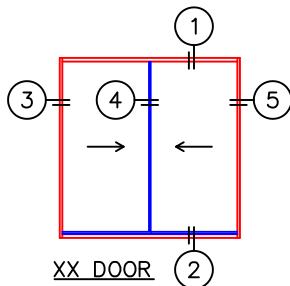

(USE RULER TO SCALE DIMENSIONS IN INCHES)

SCALE: 1/4"

XX DOOR DETAILS
1-1/4" INSULATED GLAZING SHOWN

XX DOOR

- 3 SINGLE JAMB
- 4 INTERLOCKERS FIN-INTERIOR W/BLADE
- 5 FIN-JAMB W/BLADE

- GLASS PENETRATION: 9/16"
- FINISHED SURFACES BY OTHERS; FRAME TO BE CONCEALED BY WALL CONDITIONS.
- N.F.W. AND N.F.H. DO NOT INCLUDE ARCHE-DUCT.
- EXTERIOR RATED PRODUCTS HAVE WEEP SLOTS ON HORIZONTAL SILLS.
- OPTIONAL ARCHE-DUCT DRAINS AVAILABLE.
- ALL EXPOSED FRAME MAY REQUIRE PROPER ISOLATION FROM DISSIMILAR/CORROSIVE MATERIALS.