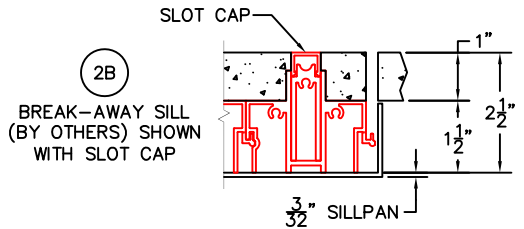

(USE RULER TO SCALE DIMENSIONS IN INCHES)

SCALE: 1/4"

OX DOOR DETAILS (O-PANELIZED) 1-1/4" INSULATED GLAZING SHOWN

LOW PROFILE ARCHE-DUCT (STD)

HIGH INTERIOR LEG ARCHE-DUCT

- GLASS PENETRATION: 9/16"
- FINISHED SURFACES BY OTHERS; FRAME TO BE CONCEALED BY WALL CONDITIONS.
- N.F.W. AND N.F.H. DO NOT INCLUDE ARCHE-DUCT (STAGGERED TRACKS SHOWN).
- EXTERIOR RATED PRODUCTS HAVE WEEP SLOTS ON HORIZONTAL SILLS.
- OPTIONAL ARCHE-DUCT DRAINS AVAILABLE.
- ALL EXPOSED FRAME MAY REQUIRE PROPER ISOLATION FROM DISSIMILAR/CORROSIVE MATERIALS.