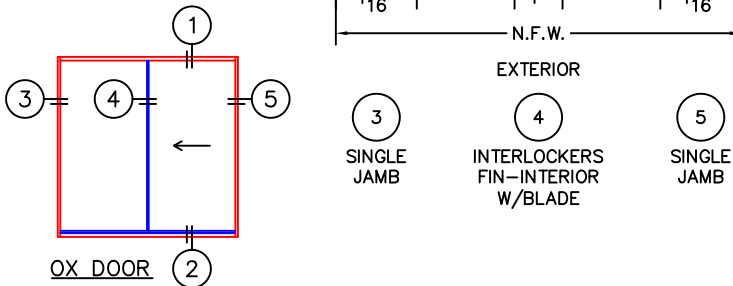

(USE RULER TO SCALE DIMENSIONS IN INCHES)

SCALE: 1/4"

OX DOOR DETAILS (O-PANELIZED) 1-1/4" INSULATED GLAZING SHOWN

LOW PROFILE ARCHE-DUCT (STD)

HIGH INTERIOR LEG ARCHE-DUCT

- GLASS PENETRATION: 9/16"
- FINISHED SURFACES BY OTHERS; FRAME TO BE CONCEALED BY WALL CONDITIONS.
- N.F.W. AND N.F.H. DO NOT INCLUDE ARCHE-DUCT (STAGGERED TRACKS SHOWN).
- EXTERIOR RATED PRODUCTS HAVE WEEP SLOTS ON HORIZONTAL SILLS.
- OPTIONAL ARCHE-DUCT DRAINS AVAILABLE.
- ALL EXPOSED FRAME MAY REQUIRE PROPER ISOLATION FROM DISSIMILAR/CORROSIVE MATERIALS.