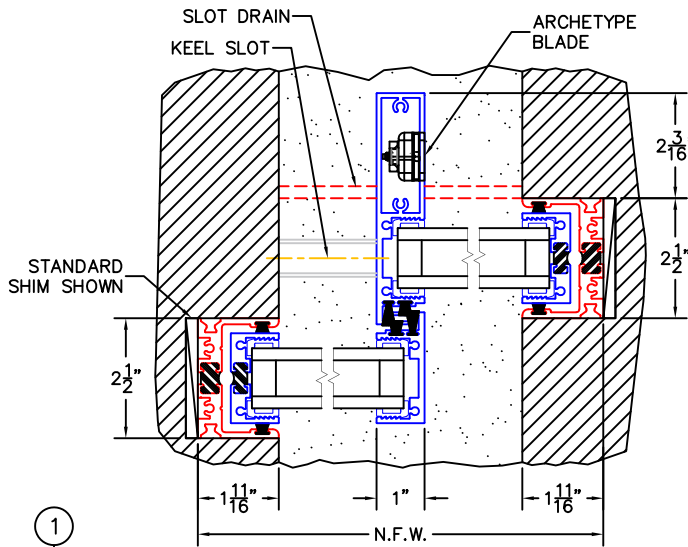

(USE RULER TO SCALE DIMENSIONS IN INCHES)

SCALE: 1/4"

OX DOOR DETAILS (O-PANELIZED) 1-1/4" INSULATED GLAZING SHOWN

LOW PROFILE ARCHE-DUCT (STD)

HIGH INTERIOR LEG ARCHE-DUCT

- GLASS PENETRATION: 9/16"
- FINISHED SURFACES BY OTHERS; FRAME TO BE CONCEALED BY WALL CONDITIONS.
- N.F.W. AND N.F.H. DO NOT INCLUDE ARCHE-DUCT (STAGGERED TRACKS SHOWN).
- EXTERIOR RATED PRODUCTS HAVE WEEP SLOTS ON HORIZONTAL SILLS.
- OPTIONAL ARCHE-DUCT DRAINS AVAILABLE.
- ALL EXPOSED FRAME MAY REQUIRE PROPER ISOLATION FROM DISSIMILAR/CORROSIVE MATERIALS.