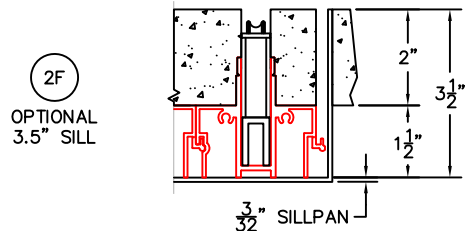

(USE RULER TO SCALE DIMENSIONS IN INCHES)

SCALE: 1/4"

OX DOOR DETAILS (O-PANELIZED) 1-1/4" INSULATED GLAZING SHOWN

LOW PROFILE ARCHE-DUCT (STD)

HIGH INTERIOR LEG ARCHE-DUCT

- GLASS PENETRATION: 9/16"
- FINISHED SURFACES BY OTHERS; FRAME TO BE CONCEALED BY WALL CONDITIONS.
- N.F.W. AND N.F.H. DO NOT INCLUDE ARCHE-DUCT (STAGGERED TRACKS SHOWN).
- EXTERIOR RATED PRODUCTS HAVE WEEP SLOTS ON HORIZONTAL SILLS.
- OPTIONAL ARCHE-DUCT DRAINS AVAILABLE.
- ALL EXPOSED FRAME MAY REQUIRE PROPER ISOLATION FROM DISSIMILAR/CORROSIVE MATERIALS.