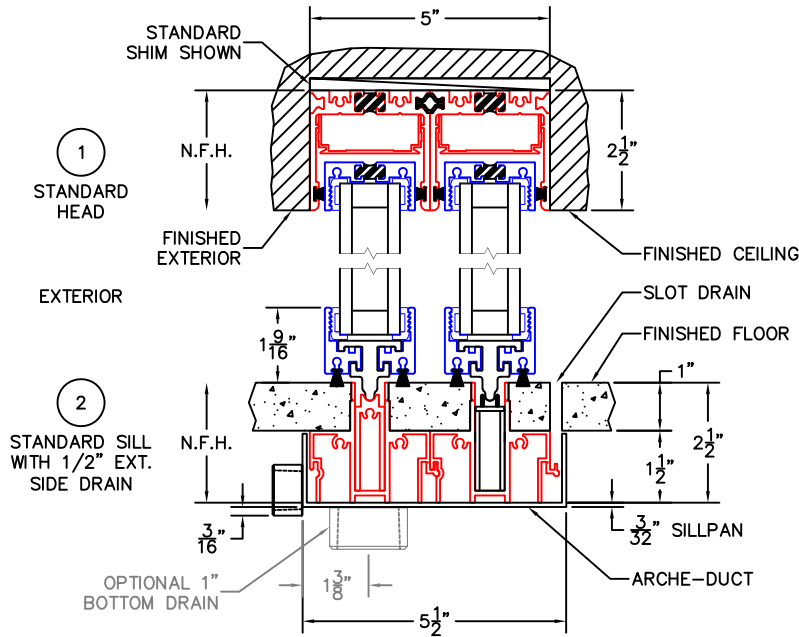

(USE RULER TO SCALE DIMENSIONS IN INCHES)

SCALE: 1/4"

OX DOOR DETAILS (O-PANELIZED) 1-1/4" INSULATED GLAZING SHOWN

LOW PROFILE ARCHE-DUCT (STD)

HIGH INTERIOR LEG ARCHE-DUCT

- GLASS PENETRATION: 9/16"
- FINISHED SURFACES BY OTHERS; FRAME TO BE CONCEALED BY WALL CONDITIONS.
- N.F.W. AND N.F.H. DO NOT INCLUDE ARCHE-DUCT (STAGGERED TRACKS SHOWN).
- EXTERIOR RATED PRODUCTS HAVE WEEP SLOTS ON HORIZONTAL SILLS.
- OPTIONAL ARCHE-DUCT DRAINS AVAILABLE.
- ALL EXPOSED FRAME MAY REQUIRE PROPER ISOLATION FROM DISSIMILAR/CORROSIVE MATERIALS.