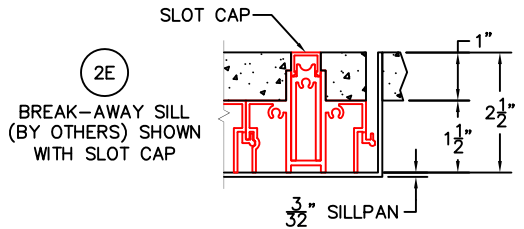

(USE RULER TO SCALE DIMENSIONS IN INCHES)

SCALE: 1/4"

OX DOOR DETAILS (O-PANELIZED) 1-1/4" INSULATED GLAZING SHOWN

LOW PROFILE ARCHE-DUCT (STD)

HIGH INTERIOR LEG ARCHE-DUCT

- GLASS PENETRATION: 9/16"
- FINISHED SURFACES BY OTHERS; FRAME TO BE CONCEALED BY WALL CONDITIONS.
- N.F.W. AND N.F.H. DO NOT INCLUDE ARCHE-DUCT (STAGGERED TRACKS SHOWN).
- EXTERIOR RATED PRODUCTS HAVE WEEP SLOTS ON HORIZONTAL SILLS.
- OPTIONAL ARCHE-DUCT DRAINS AVAILABLE.
- ALL EXPOSED FRAME MAY REQUIRE PROPER ISOLATION FROM DISSIMILAR/CORROSIVE MATERIALS.