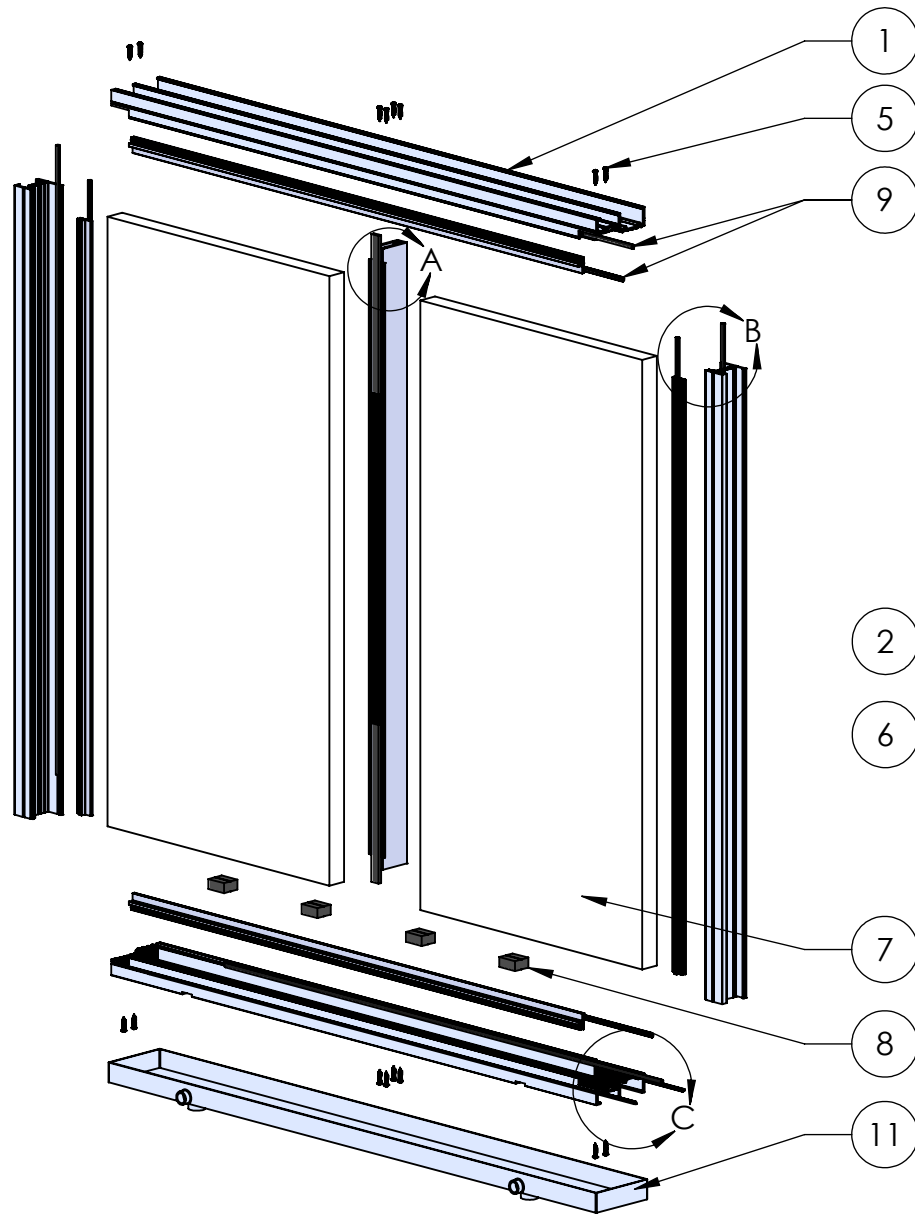

ASSEMBLY / PARTS LIST (B.O.M.)

Series: EDGE |f|
Type: OO-GTF with Arche-duct, 1 1/2" Glass Shown

ITEM NO.	DESCRIPTION	PAGE #
1	EDGE f ASSEMBLY	2
2	TABLES	3

PROPRIETARY AND CONFIDENTIAL
 THE INFORMATION CONTAINED IN THIS DRAWING IS THE SOLE PROPERTY OF FLEETWOOD WINDOWS & DOORS.
 ANY REPRODUCTION IN PART OR AS A WHOLE WITHOUT THE WRITTEN PERMISSION OF FLEETWOOD WINDOWS & DOORS IS PROHIBITED.

Description Table of Contents	
File Name EDGE f Assembly OO-GTF	REV A
Released 3/24/2023	SHEET 1 OF 3

ASSEMBLY / PARTS LIST (B.O.M.)

EXTRUSIONS			
ITEM NO.	PART NUMBER	DESCRIPTION	QTY.
1	Ef0001	Head/Sill	2
2	Ef0003	Fin	1
3	Ef0009	Jamb	2
4	See Table A	Glass Wedge	4
HARDWARE			
5	20350	#10 Screw, PHP-A, 1", SS, Clear	16
6	26806	Thermalbond Foam Spacer	2
7	-	Glass (1 1/2" Shown)	2
8	See Table B	Setting Block	4
9	25031	Bulb Vinyl-Large	8
10	25189	Q-Lon Foam Seal (Q225T190)	2
11	FW1216	Arche-duct Wide Pan	1

Description EDGE f Assembly	
File Name EDGE f Assembly OO-GTF	REV A
Released 3/24/2023	SHEET 2 OF 3

ASSEMBLY / PARTS LIST (B.O.M.)

Table A - Glass Wedges

Ef0004	Jamb Interior and Low Profile Head/Sill	
Ef0005	1.5" Glass (Shown)	
Ef0006	1.25" Glass	
Ef0007	9/16" Glass	

Table B- Setting Blocks

Glass (in)	Setting Block	Orientation	QTY
1.5 (Shown)	26829, 1 3/8"x1 5/8"x3/4" Setting Block		4
1.25	26829, 1 3/8"x1 5/8"x3/4" Setting Block		4
9/16	26829, 1 3/8"x1 5/8"x3/4" Setting Block- 1 3/8" width cut in half		4