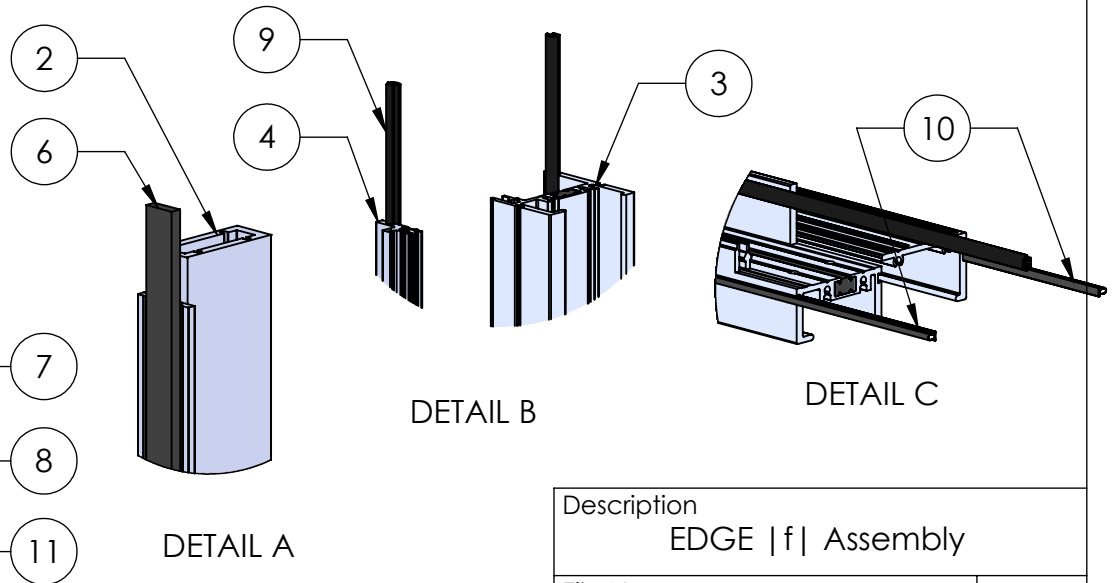

ASSEMBLY / PARTS LIST (B.O.M.)

Series: EDGE |f|
Type: OO-GTF with Arche-duct, 1 1/2" Glass Shown

ITEM NO.	DESCRIPTION	PAGE #
1	EDGE f ASSEMBLY	2
2	TABLES	3

PROPRIETARY AND CONFIDENTIAL
 THE INFORMATION CONTAINED IN THIS DRAWING IS THE SOLE PROPERTY OF FLEETWOOD WINDOWS & DOORS.
 ANY REPRODUCTION IN PART OR AS A WHOLE WITHOUT THE WRITTEN PERMISSION OF FLEETWOOD WINDOWS & DOORS IS PROHIBITED.

Description Table of Contents	
File Name EDGE f Assembly OO-GTF	REV A
Released 3/24/2023	SHEET 1 OF 3

ASSEMBLY / PARTS LIST (B.O.M.)

EXTRUSIONS			
ITEM NO.	PART NUMBER	DESCRIPTION	QTY.
1	Ef0001	Head/Sill	2
2	Ef0003	Fin	1
3	Ef0009	Jamb	2
4	See Table A	Glass Wedge	4
HARDWARE			
5	20350	#10 Screw, PHP-A, 1", SS, Clear	16
6	26806	Thermalbond Foam Spacer	2
7	-	Glass (1 1/2" Shown)	2
8	See Table B	Setting Block	4
9	25031	Bulb Vinyl-Large	8
10	25189	Q-Lon Foam Seal (Q225T190)	2
11	FW1216	Arche-duct Wide Pan	1

Description EDGE f Assembly	
File Name EDGE f Assembly OO-GTF	REV A
Released 3/24/2023	SHEET 2 OF 3

ASSEMBLY / PARTS LIST (B.O.M.)

Table A - Glass Wedges

Ef0004	Jamb Interior and Low Profile Head/Sill	
Ef0005	1.5" Glass (Shown)	
Ef0006	1.25" Glass	
Ef0007	9/16" Glass	