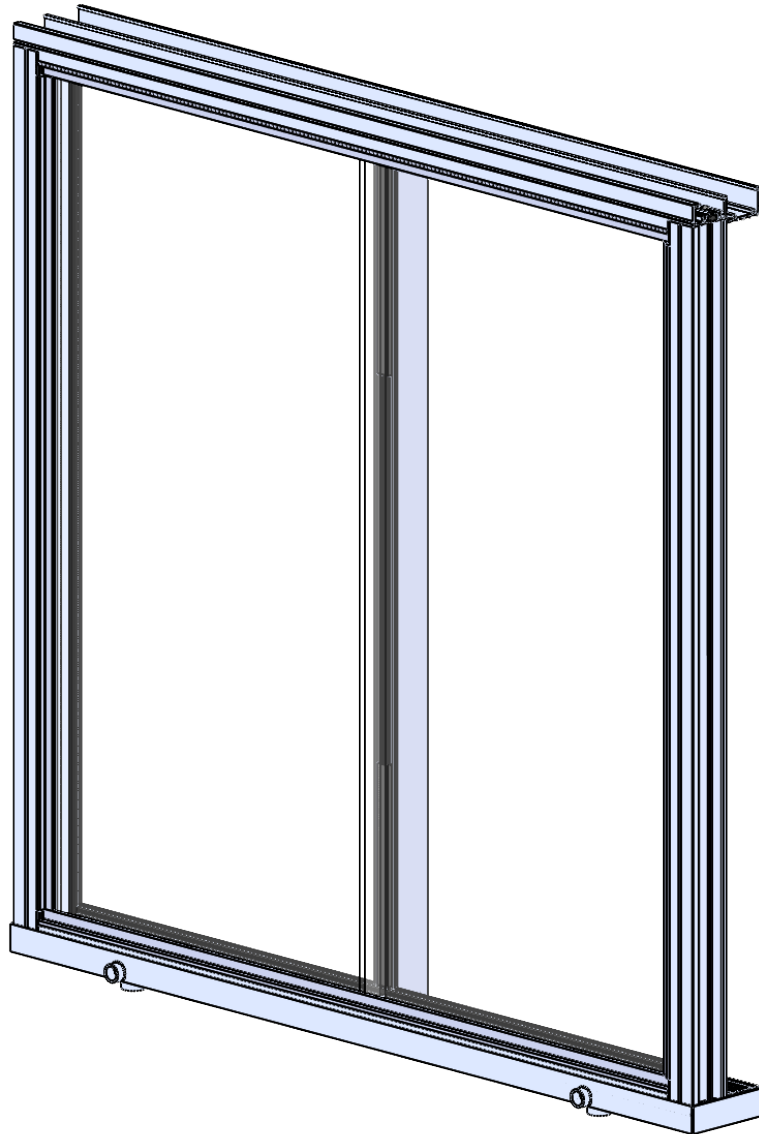

ASSEMBLY / PARTS LIST (B.O.M.)

Series: EDGE |f|
Type: OO-GTF with Arche-duct, 1 1/2" Glass Shown

ITEM NO.	DESCRIPTION	PAGE #
1	EDGE f ASSEMBLY	2
2	TABLES	3

PROPRIETARY AND CONFIDENTIAL
 THE INFORMATION CONTAINED IN THIS DRAWING IS THE SOLE PROPERTY OF FLEETWOOD WINDOWS & DOORS.
 ANY REPRODUCTION IN PART OR AS A WHOLE WITHOUT THE WRITTEN PERMISSION OF FLEETWOOD WINDOWS & DOORS IS PROHIBITED.

Description Table of Contents	
File Name EDGE f Assembly OO-GTF	REV A
Released 3/24/2023	SHEET 1 OF 3

ASSEMBLY / PARTS LIST (B.O.M.)

EXTRUSIONS			
ITEM NO.	PART NUMBER	DESCRIPTION	QTY.
1	Ef0001	Head/Sill	2
2	Ef0003	Fin	1
3	Ef0009	Jamb	2
4	See Table A	Glass Wedge	4
HARDWARE			
5	20350	#10 Screw, PHP-A, 1", SS, Clear	16
6	26806	Thermalbond Foam Spacer	2
7	-	Glass (1 1/2" Shown)	2
8	See Table B	Setting Block	4
9	25031	Bulb Vinyl-Large	8
10	25189	Q-Lon Foam Seal (Q225T190)	2
11	FW1216	Arche-duct Wide Pan	1

Description EDGE f Assembly	
File Name EDGE f Assembly OO-GTF	REV A
Released 3/24/2023	SHEET 2 OF 3

ASSEMBLY / PARTS LIST (B.O.M.)

Table A - Glass Wedges

Ef0004	Jamb Interior and Low Profile Head/Sill	
Ef0005	1.5" Glass (Shown)	
Ef0006	1.25" Glass	
Ef0007	9/16" Glass	

Table B- Setting Blocks

Glass (in)	Setting Block	Orientation	QTY
1.5 (Shown)	26829, 1 3/8"x1 5/8"x3/4" Setting Block		4
1.25	26829, 1 3/8"x1 5/8"x3/4" Setting Block		4
9/16	26829, 1 3/8"x1 5/8"x3/4" Setting Block- 1 3/8" width cut in half		4