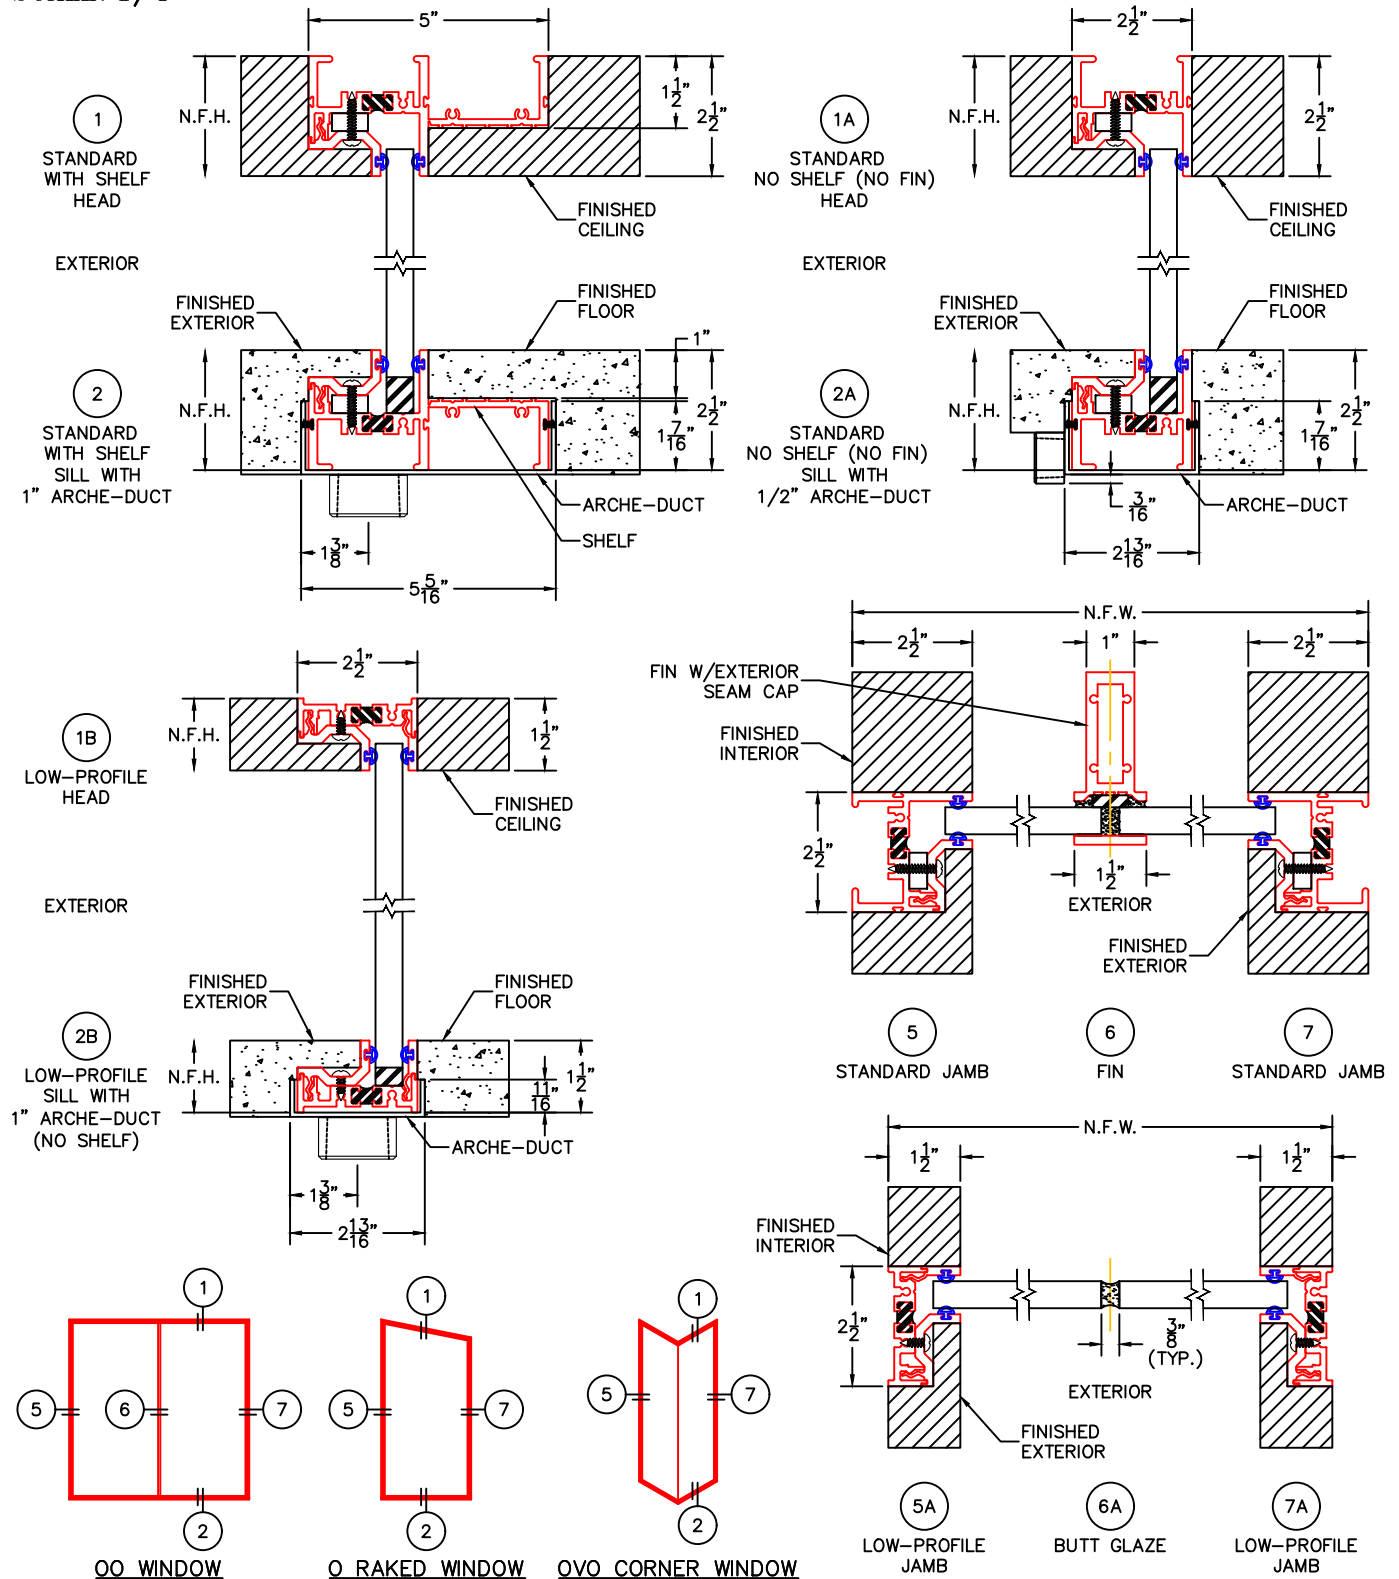

(USE RULER TO SCALE DIMENSIONS IN INCHES)

SCALE: 1/4"

FIXED DETAILS
9/16" SINGLE GLAZING SHOWN

-GLASS PENETRATION: 9/16"
 -ALL FINISHED SURFACES BY OTHERS.
 -N.F.W. AND N.F.H. DO NOT INCLUDE ARCHE-DUCT.
 -EXTERIOR RATED PRODUCTS HAVE WEEP SLOTS ON HORIZONTAL SILLS.