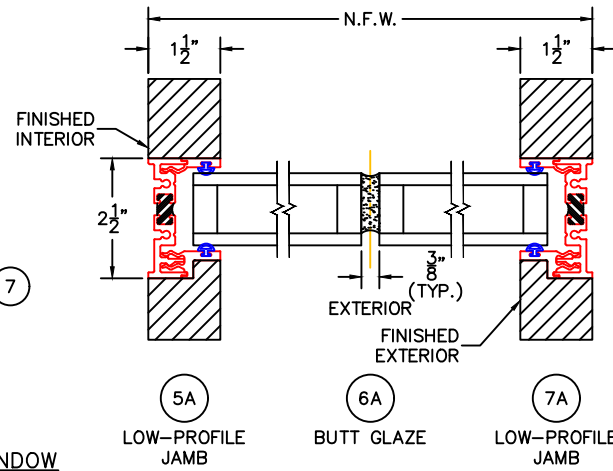

(USE RULER TO SCALE DIMENSIONS IN INCHES)

SCALE: 1/4"

FIXED DETAILS
1-1/2" INSULATED GLAZING SHOWN

- GLASS PENETRATION: 9/16"
- ALL FINISHED SURFACES BY OTHERS.
- N.F.W. AND N.F.H. DO NOT INCLUDE ARCHE-DUCT.
- EXTERIOR RATED PRODUCTS HAVE WEEP SLOTS ON HORIZONTAL SILLS.