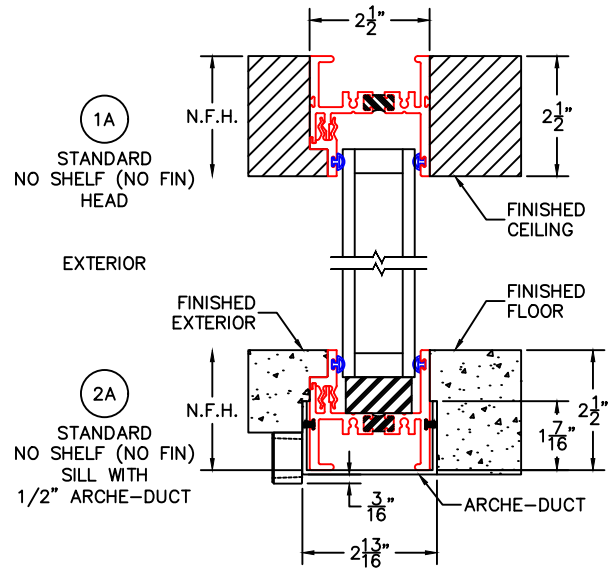

(USE RULER TO SCALE DIMENSIONS IN INCHES)

SCALE: 1/4"

FIXED DETAILS
1-1/2" INSULATED GLAZING SHOWN

- GLASS PENETRATION: 9/16"
- ALL FINISHED SURFACES BY OTHERS.
- N.F.W. AND N.F.H. DO NOT INCLUDE ARCHE-DUCT.
- EXTERIOR RATED PRODUCTS HAVE WEEP SLOTS ON HORIZONTAL SILLS.