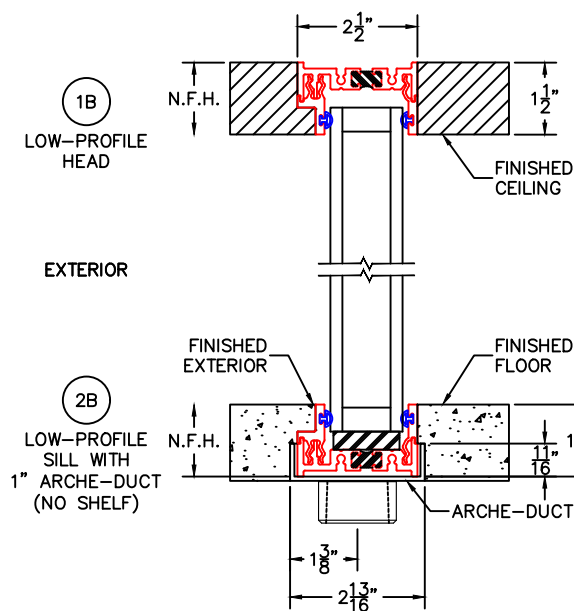

(USE RULER TO SCALE DIMENSIONS IN INCHES)

SCALE: 1/4"

FIXED DETAILS
1-1/2" INSULATED GLAZING SHOWN

- GLASS PENETRATION: 9/16"
- ALL FINISHED SURFACES BY OTHERS.
- N.F.W. AND N.F.H. DO NOT INCLUDE ARCHE-DUCT.
- EXTERIOR RATED PRODUCTS HAVE WEEP SLOTS ON HORIZONTAL SILLS.