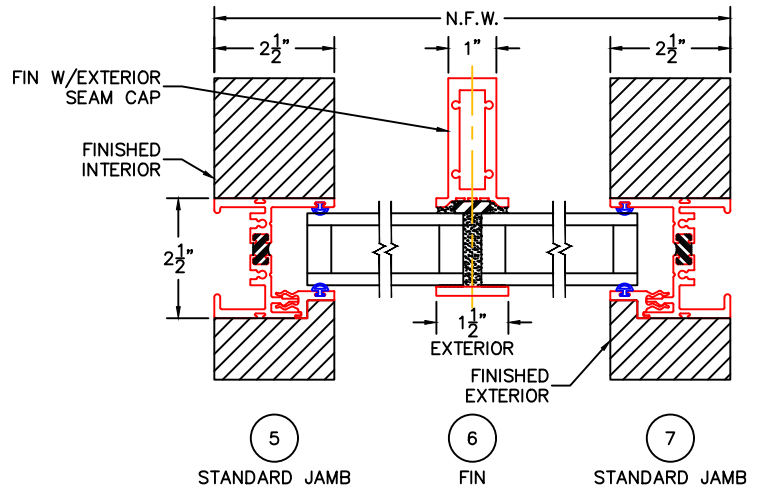

(USE RULER TO SCALE DIMENSIONS IN INCHES)

SCALE: 1/4"

FIXED DETAILS
1-1/2" INSULATED GLAZING SHOWN

- GLASS PENETRATION: 9/16"
- ALL FINISHED SURFACES BY OTHERS.
- N.F.W. AND N.F.H. DO NOT INCLUDE ARCHE-DUCT.
- EXTERIOR RATED PRODUCTS HAVE WEEP SLOTS ON HORIZONTAL SILLS.