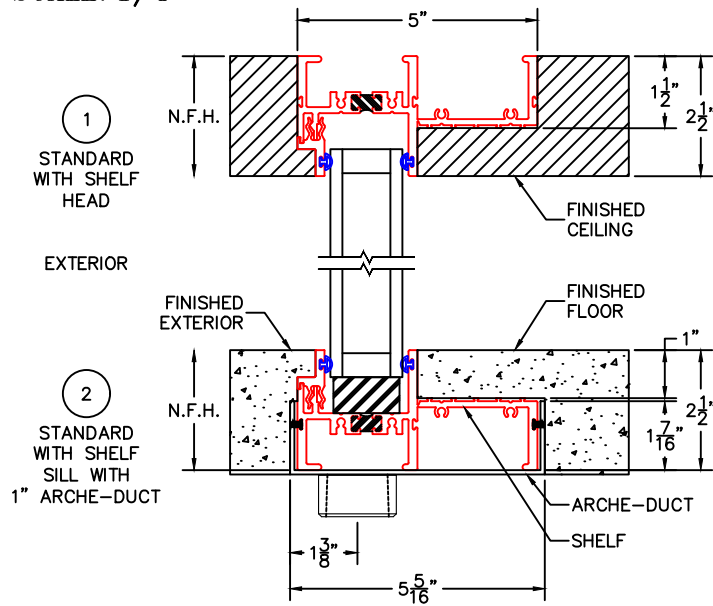

(USE RULER TO SCALE DIMENSIONS IN INCHES)

SCALE: 1/4"

FIXED DETAILS
1-1/2" INSULATED GLAZING SHOWN

- GLASS PENETRATION: 9/16"
- ALL FINISHED SURFACES BY OTHERS.
- N.F.W. AND N.F.H. DO NOT INCLUDE ARCHE-DUCT.
- EXTERIOR RATED PRODUCTS HAVE WEEP SLOTS ON HORIZONTAL SILLS.