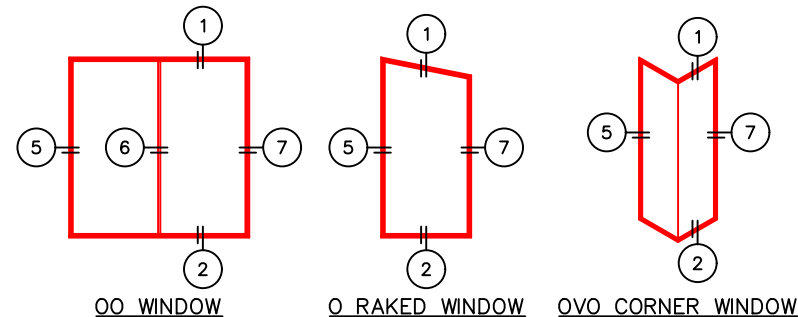

(USE RULER TO SCALE DIMENSIONS IN INCHES)

SCALE: 1/4"

FIXED DETAILS
1-1/2" INSULATED GLAZING SHOWN

- GLASS PENETRATION: 9/16"
- ALL FINISHED SURFACES BY OTHERS.
- N.F.W. AND N.F.H. DO NOT INCLUDE ARCHE-DUCT.
- EXTERIOR RATED PRODUCTS HAVE WEEP SLOTS ON HORIZONTAL SILLS.