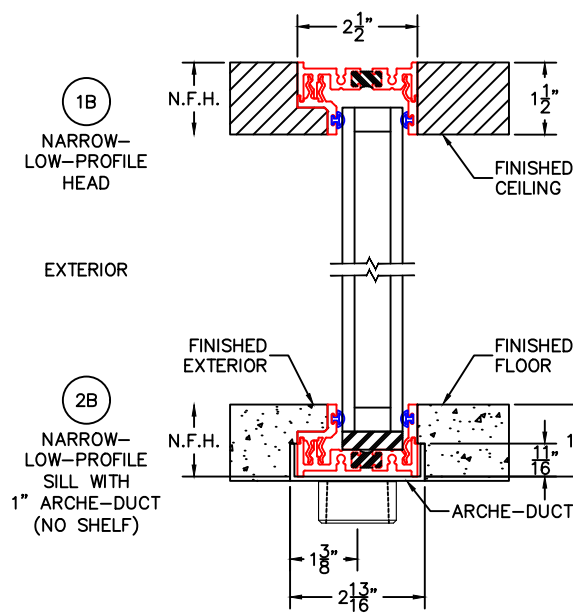

FIXED DETAILS
1-1/4" INSULATED GLAZING SHOWN

(USE RULER TO SCALE DIMENSIONS IN INCHES)
SCALE: 1/4

-GLASS PENETRATION: 9/16"
-ALL FINISHED SURFACES BY OTHERS.
-N.F.W. AND N.F.H. DO NOT INCLUDE ARCHE-DUCT.
-EXTERIOR RATED PRODUCTS HAVE WEEP SLOTS ON HORIZONTAL SILLS.