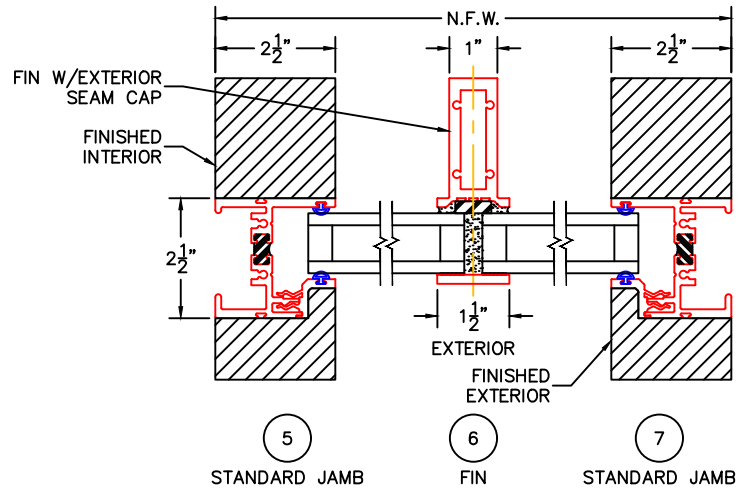

FIXED DETAILS
1-1/4" INSULATED GLAZING SHOWN

(USE RULER TO SCALE DIMENSIONS IN INCHES)
SCALE: 1/4

-GLASS PENETRATION: 9/16"
-ALL FINISHED SURFACES BY OTHERS.
-N.F.W. AND N.F.H. DO NOT INCLUDE ARCHE-DUCT.
-EXTERIOR RATED PRODUCTS HAVE WEEP SLOTS ON HORIZONTAL SILLS.