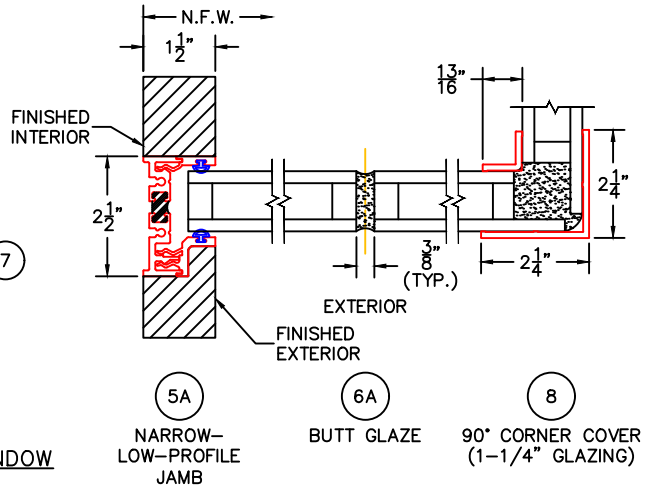

FIXED DETAILS
1-1/4" INSULATED GLAZING SHOWN

(USE RULER TO SCALE DIMENSIONS IN INCHES)
SCALE: 1/4

-GLASS PENETRATION: 9/16"
-ALL FINISHED SURFACES BY OTHERS.
-N.F.W. AND N.F.H. DO NOT INCLUDE ARCHE-DUCT.
-EXTERIOR RATED PRODUCTS HAVE WEEP SLOTS ON HORIZONTAL SILLS.