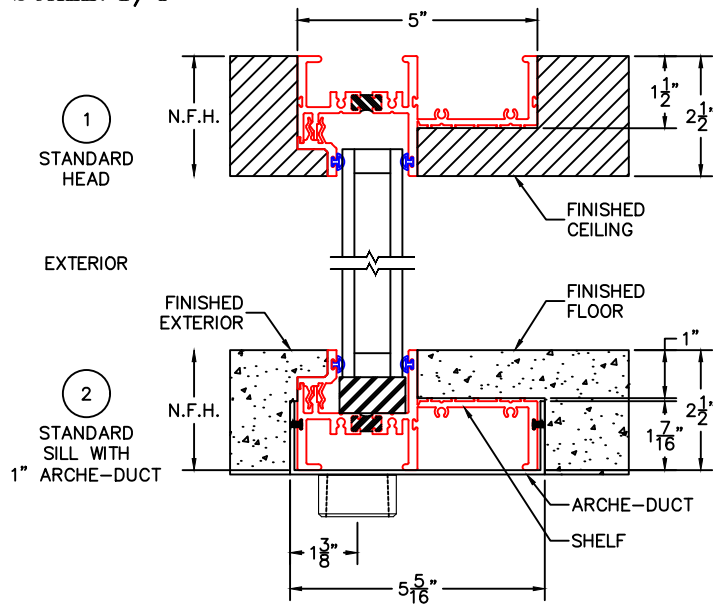

FIXED DETAILS
1-1/4" INSULATED GLAZING SHOWN

(USE RULER TO SCALE DIMENSIONS IN INCHES)
SCALE: 1/4

-GLASS PENETRATION: 9/16"
-ALL FINISHED SURFACES BY OTHERS.
-N.F.W. AND N.F.H. DO NOT INCLUDE ARCHE-DUCT.
-EXTERIOR RATED PRODUCTS HAVE WEEP SLOTS ON HORIZONTAL SILLS.