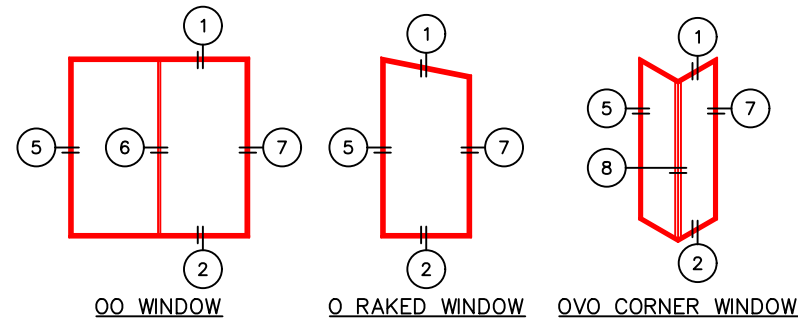

FIXED DETAILS
1-1/4" INSULATED GLAZING SHOWN

(USE RULER TO SCALE DIMENSIONS IN INCHES)
SCALE: 1/4

-GLASS PENETRATION: 9/16"
-ALL FINISHED SURFACES BY OTHERS.
-N.F.W. AND N.F.H. DO NOT INCLUDE ARCHE-DUCT.
-EXTERIOR RATED PRODUCTS HAVE WEEP SLOTS ON HORIZONTAL SILLS.