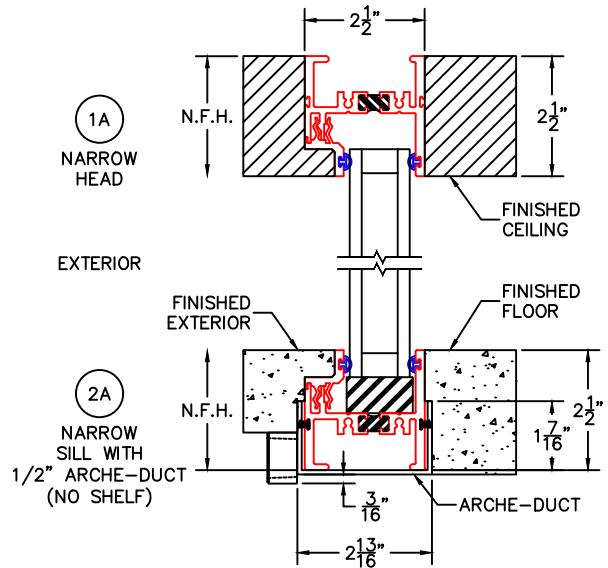

FIXED DETAILS
1-1/4" INSULATED GLAZING SHOWN

(USE RULER TO SCALE DIMENSIONS IN INCHES)
SCALE: 1/4

-GLASS PENETRATION: 9/16"
-ALL FINISHED SURFACES BY OTHERS.
-N.F.W. AND N.F.H. DO NOT INCLUDE ARCHE-DUCT.
-EXTERIOR RATED PRODUCTS HAVE WEEP SLOTS ON HORIZONTAL SILLS.