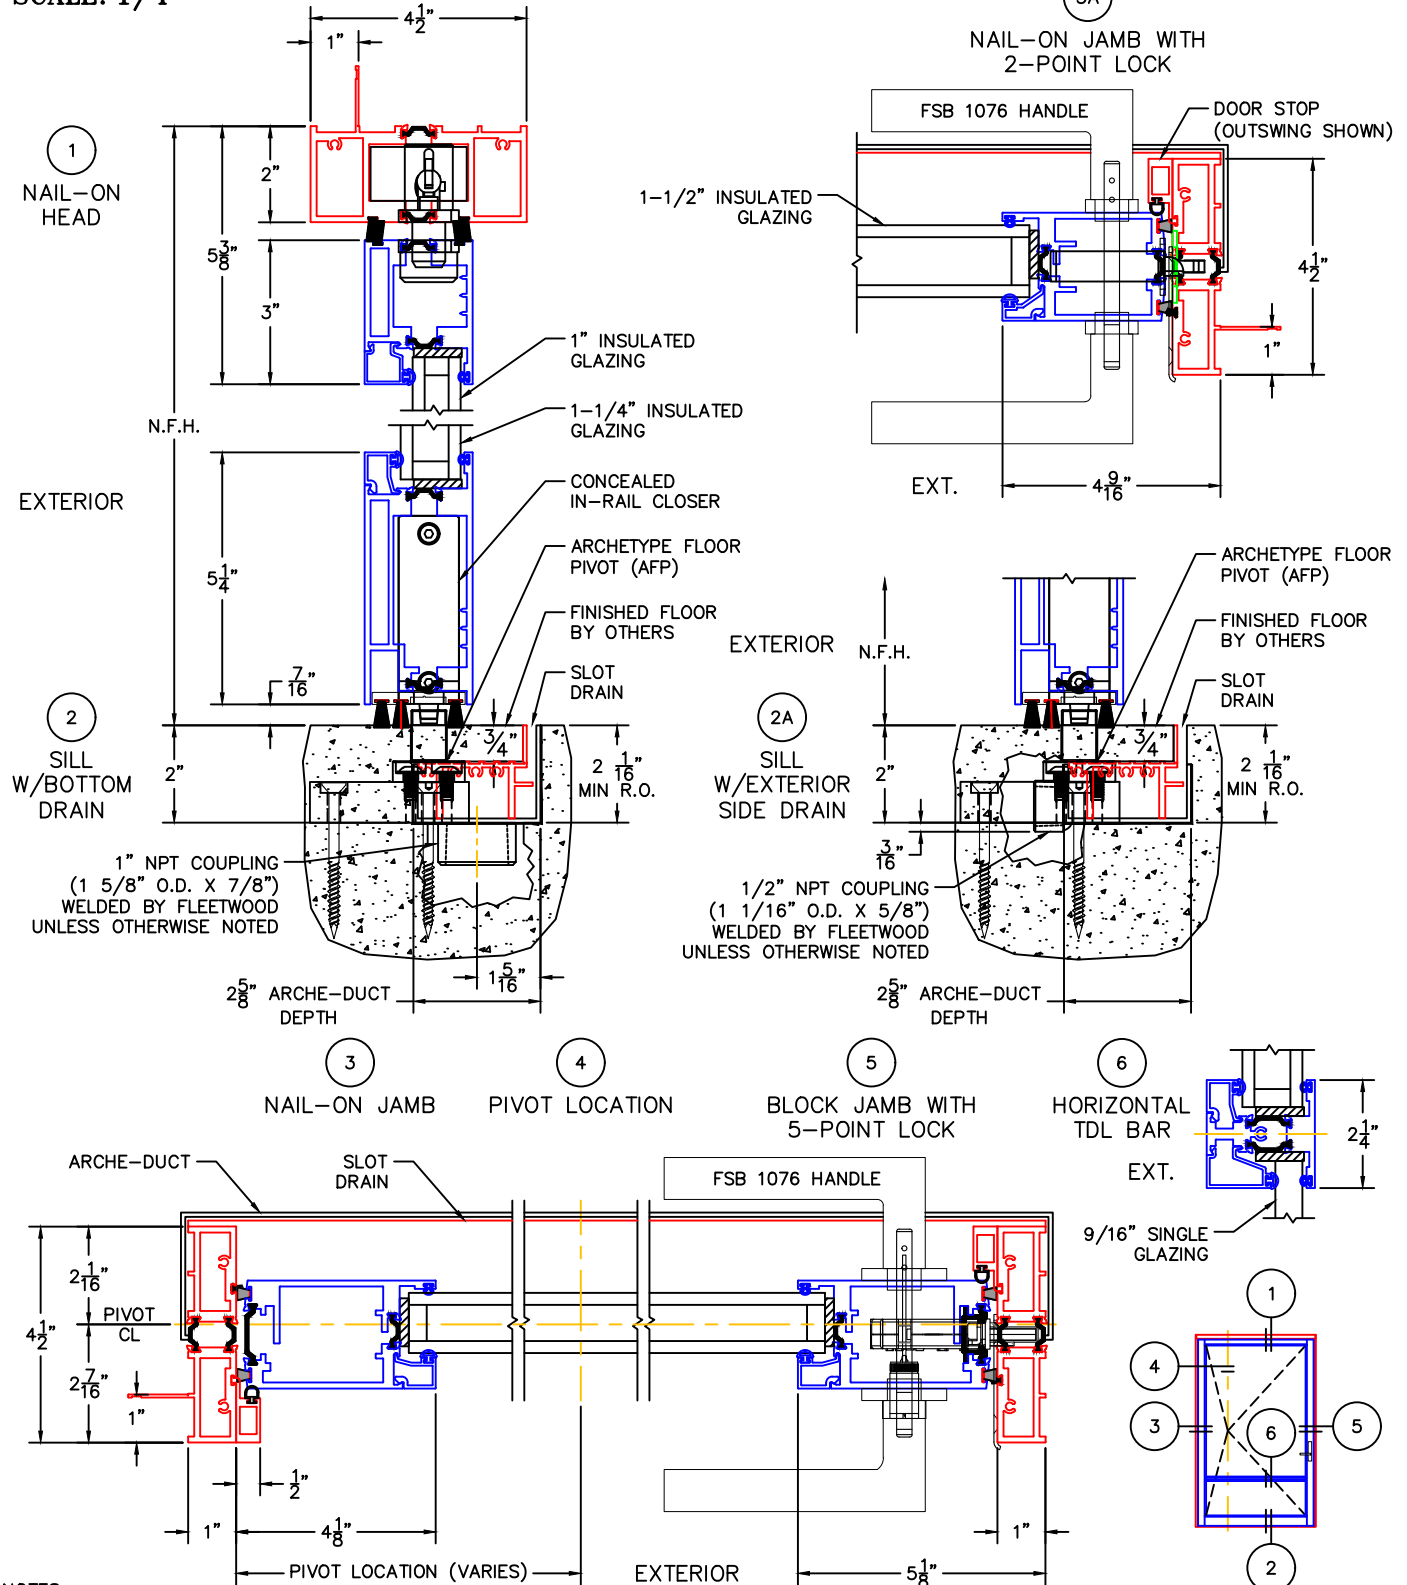

(USE RULER TO SCALE DIMENSIONS IN INCHES)

SCALE: 1/4"

PIVOT DOOR DETAILS WITH IN-RAIL CLOSER  
1" & 1-1/4" & 1-1/2" INSULATED &  
9/16" SINGLE GLAZING SHOWN

- NOTES:
1. NET FRAME HEIGHT IS FROM FINISHED FLOOR (DOES NOT INCLUDE SILL OR ARCHE-DUCT).
  2. NET FRAME WIDTH DOES NOT INCLUDE ARCHE-DUCT.
  3. GLASS PENETRATION: 9/16"
  4. FOR ADDITIONAL OPTIONS SEE 4400-T-04, 4400-T-05.