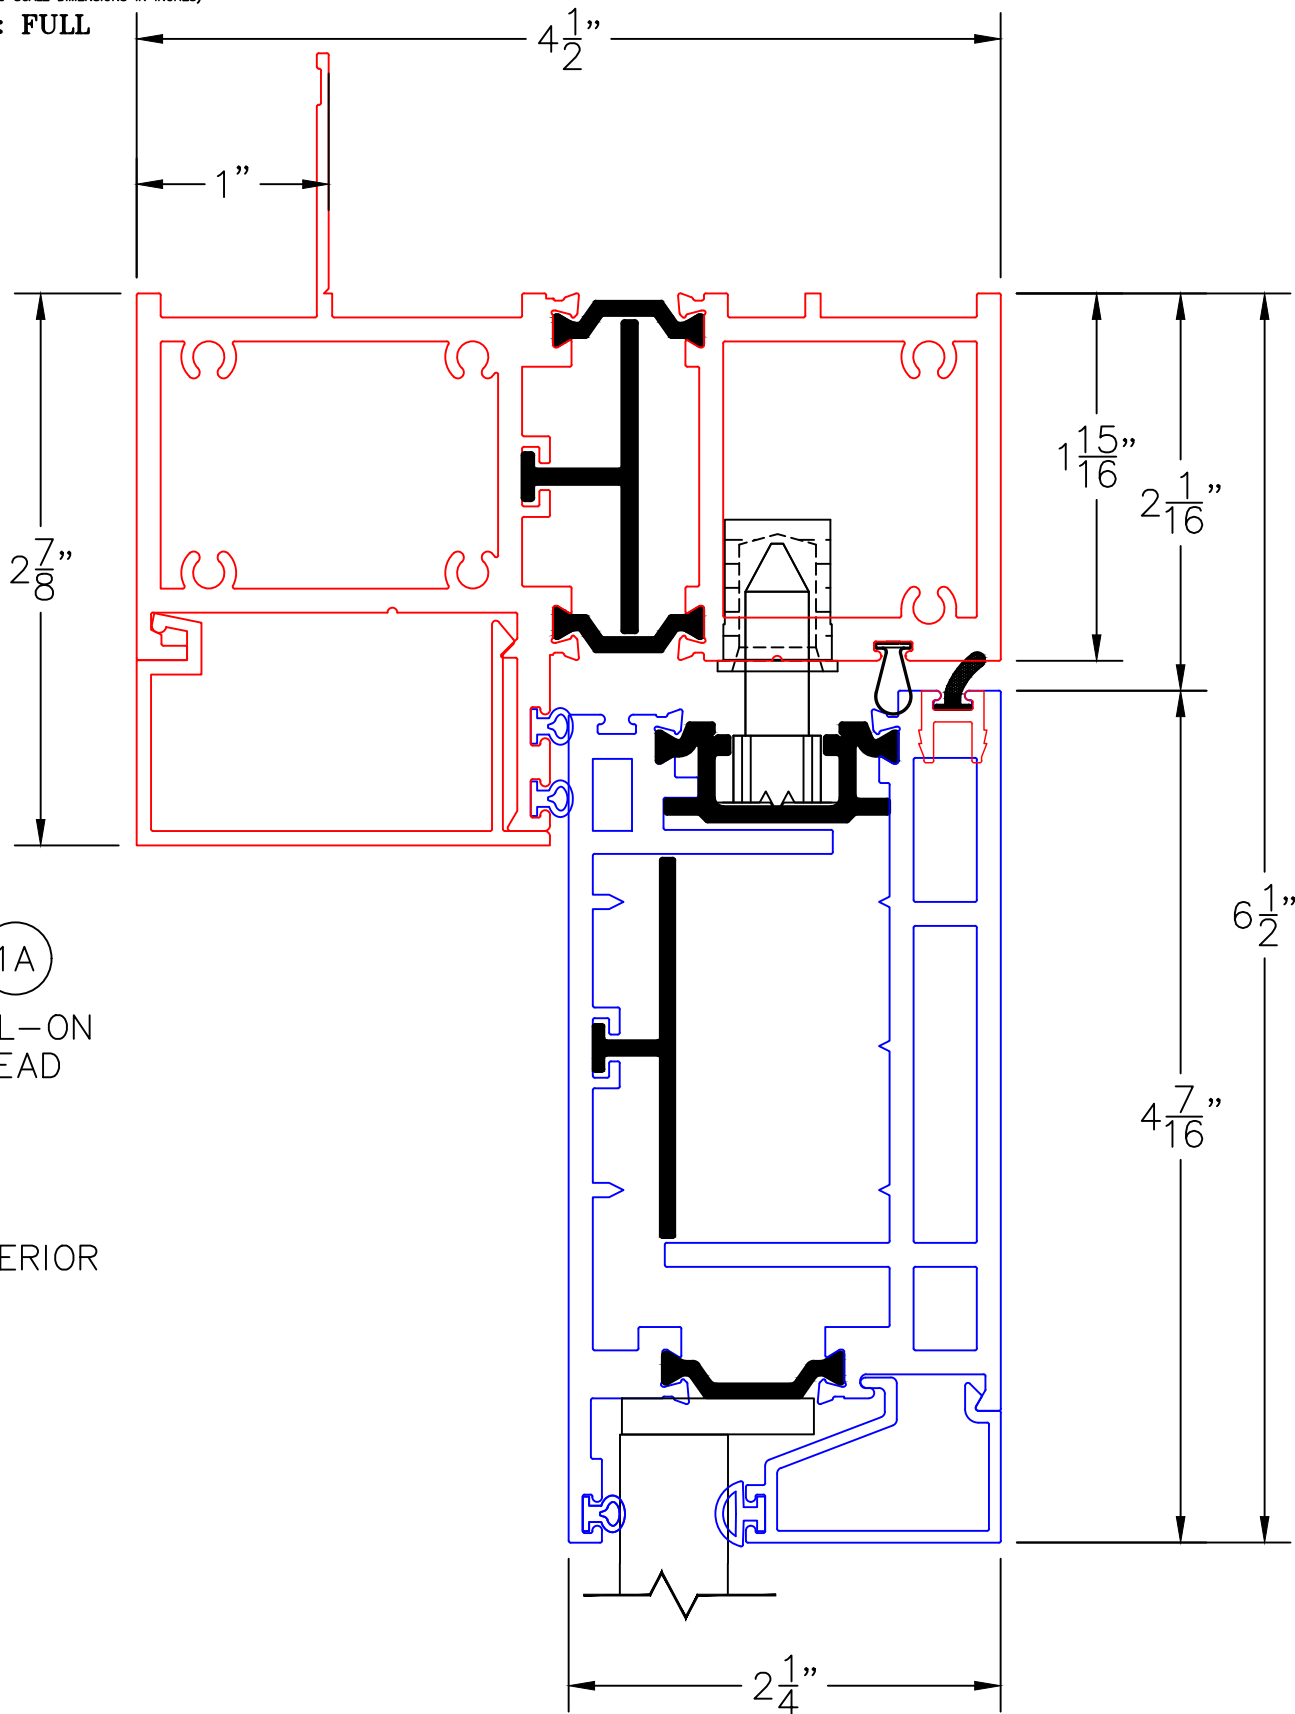

(USE RULER TO SCALE DIMENSIONS IN INCHES)

SCALE: 1/4"

IN-SWING DOOR
1" & 1-1/2" INSULATED & 9/16" SINGLE
GLAZING SHOWN

SINGLE DOOR - HINGED RIGHT

PAIRED DOORS

- GLASS PENETRATION: 9/16"
- 3/32" VENT FLUSH TOLERANCE IN CLOSED POSITION.
- EXTERIOR RATED PRODUCTS HAVE WEEP SLOTS ON HORIZONTAL SILLS.

SCALE: FULL

IN-SWING DOOR DETAILS
1" INSULATED GLAZING SHOWN

(USE RULER TO SCALE DIMENSIONS IN INCHES)

SCALE: FULL

IN-SWING DOOR DETAILS
9/16" SINGLE GLAZING SHOWN

1A

NAIL-ON HEAD

EXTERIOR

0 0.5 1
(USE RULER TO SCALE DIMENSIONS IN INCHES)
SCALE: FULL

IN-SWING DOOR DETAILS
1-1/2" INSULATED GLAZING SHOWN

0 0.5 1
(USE RULER TO SCALE DIMENSIONS IN INCHES)
SCALE: FULL

IN-SWING DOOR DETAILS
1" INSULATED GLAZING SHOWN

0 0.5 1
(USE RULER TO SCALE DIMENSIONS IN INCHES)
SCALE: FULL

IN-SWING DOOR DETAILS
1" INSULATED GLAZING SHOWN

3

BLOCK JAMB
HANDLE SIDE

0 0.5 1
(USE RULER TO SCALE DIMENSIONS IN INCHES)
SCALE: FULL

IN-SWING DOOR DETAILS
1" INSULATED GLAZING SHOWN