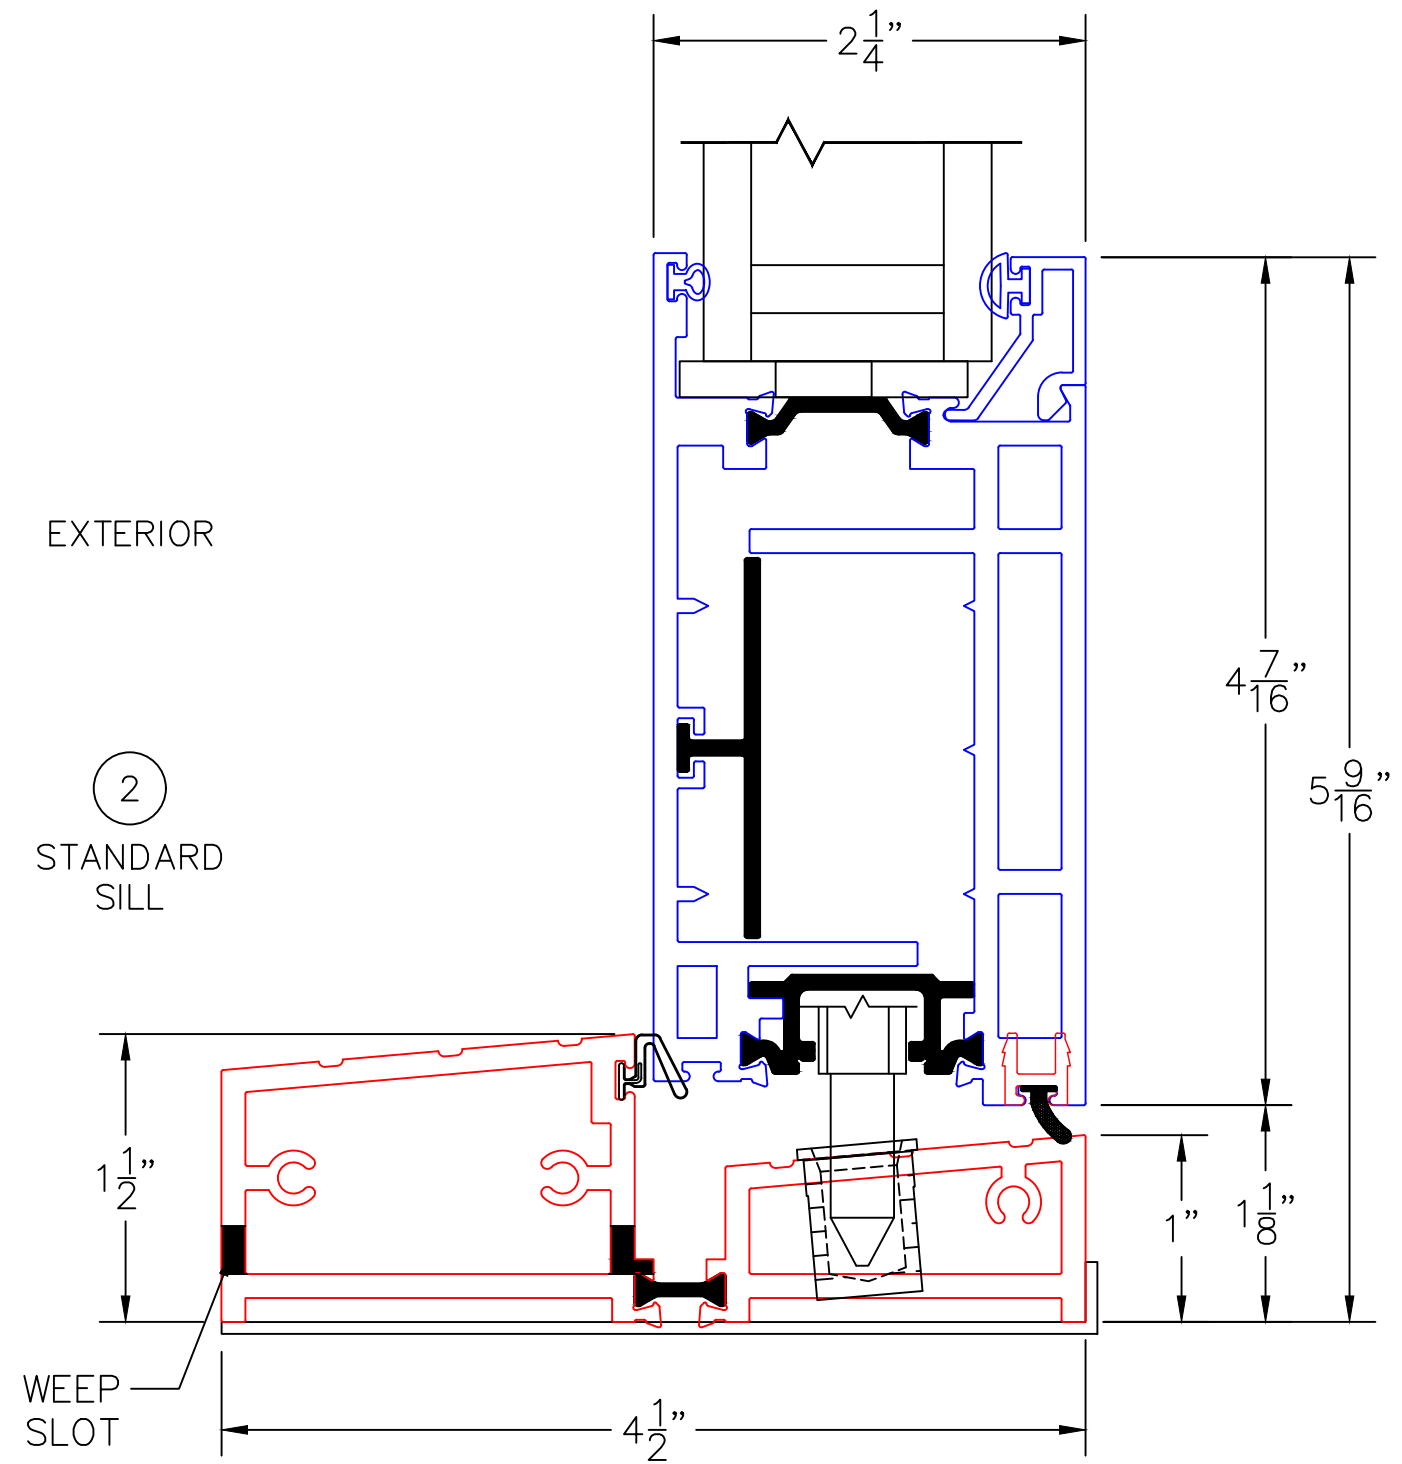

(USE RULER TO SCALE DIMENSIONS IN INCHES)

SCALE: 1/4"

IN-SWING DOOR
1" & 1-1/2" INSULATED & 9/16" SINGLE
GLAZING SHOWN

SINGLE DOOR - HINGED RIGHT

PAIRED DOORS

- GLASS PENETRATION: 9/16"
- 3/32" VENT FLUSH TOLERANCE IN CLOSED POSITION.
- EXTERIOR RATED PRODUCTS HAVE WEEP SLOTS ON HORIZONTAL SILLS.

SCALE: FULL

IN-SWING DOOR DETAILS
1" INSULATED GLAZING SHOWN

(USE RULER TO SCALE DIMENSIONS IN INCHES)

SCALE: FULL

IN-SWING DOOR DETAILS
9/16" SINGLE GLAZING SHOWN

1A

NAIL-ON HEAD

EXTERIOR

0 0.5 1
(USE RULER TO SCALE DIMENSIONS IN INCHES)
SCALE: FULL

IN-SWING DOOR DETAILS
1-1/2" INSULATED GLAZING SHOWN

0 0.5 1
(USE RULER TO SCALE DIMENSIONS IN INCHES)
SCALE: FULL

IN-SWING DOOR DETAILS
1" INSULATED GLAZING SHOWN

0 0.5 1
(USE RULER TO SCALE DIMENSIONS IN INCHES)
SCALE: FULL

IN-SWING DOOR DETAILS
1" INSULATED GLAZING SHOWN

3

BLOCK JAMB
HANDLE SIDE

0 0.5 1
(USE RULER TO SCALE DIMENSIONS IN INCHES)
SCALE: FULL

IN-SWING DOOR DETAILS
1" INSULATED GLAZING SHOWN