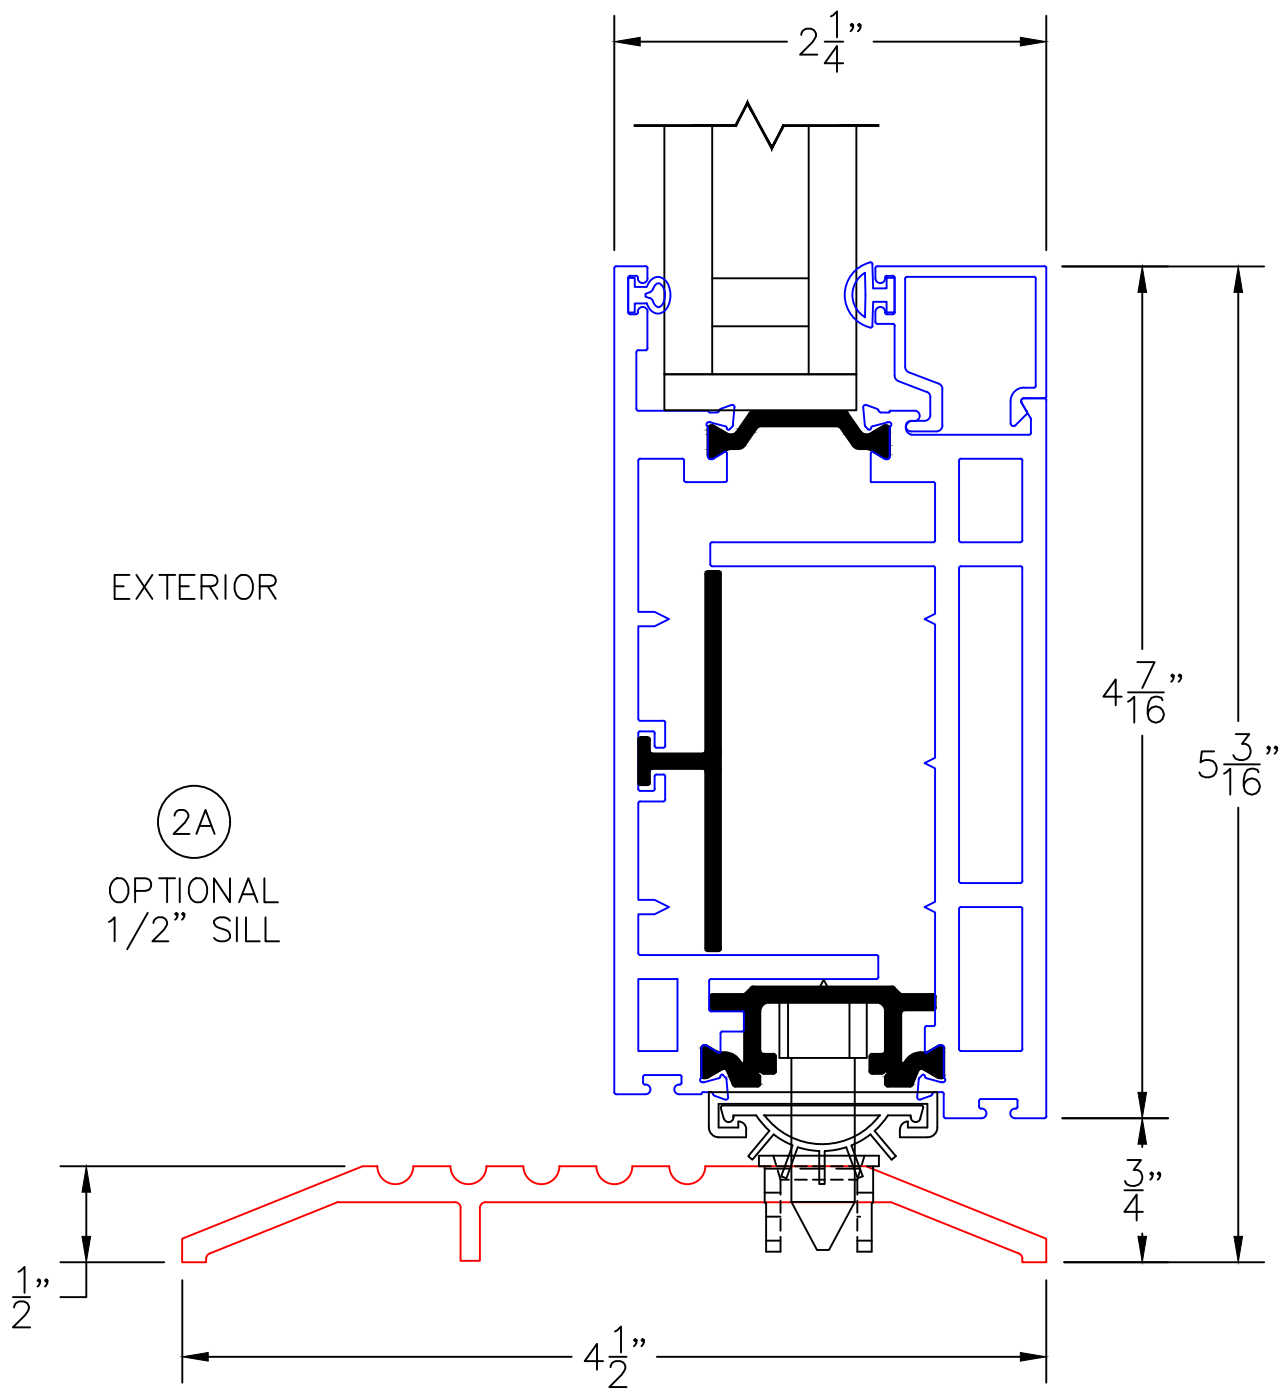

(USE RULER TO SCALE DIMENSIONS IN INCHES)

SCALE: 1/4"

IN-SWING DOOR
1" & 1-1/2" INSULATED & 9/16" SINGLE
GLAZING SHOWN

SINGLE DOOR - HINGED RIGHT

PAIRED DOORS

- GLASS PENETRATION: 9/16"
- 3/32" VENT FLUSH TOLERANCE IN CLOSED POSITION.
- EXTERIOR RATED PRODUCTS HAVE WEEP SLOTS ON HORIZONTAL SILLS.

SCALE: FULL

IN-SWING DOOR DETAILS
1" INSULATED GLAZING SHOWN

(USE RULER TO SCALE DIMENSIONS IN INCHES)

SCALE: FULL

IN-SWING DOOR DETAILS
9/16" SINGLE GLAZING SHOWN

1A

NAIL-ON HEAD

EXTERIOR

0 0.5 1
(USE RULER TO SCALE DIMENSIONS IN INCHES)
SCALE: FULL

IN-SWING DOOR DETAILS
1-1/2" INSULATED GLAZING SHOWN

0 0.5 1
(USE RULER TO SCALE DIMENSIONS IN INCHES)
SCALE: FULL

IN-SWING DOOR DETAILS
1" INSULATED GLAZING SHOWN

0 0.5 1
(USE RULER TO SCALE DIMENSIONS IN INCHES)
SCALE: FULL

IN-SWING DOOR DETAILS
1" INSULATED GLAZING SHOWN

3

BLOCK JAMB
HANDLE SIDE

0 0.5 1
(USE RULER TO SCALE DIMENSIONS IN INCHES)
SCALE: FULL

IN-SWING DOOR DETAILS
1" INSULATED GLAZING SHOWN