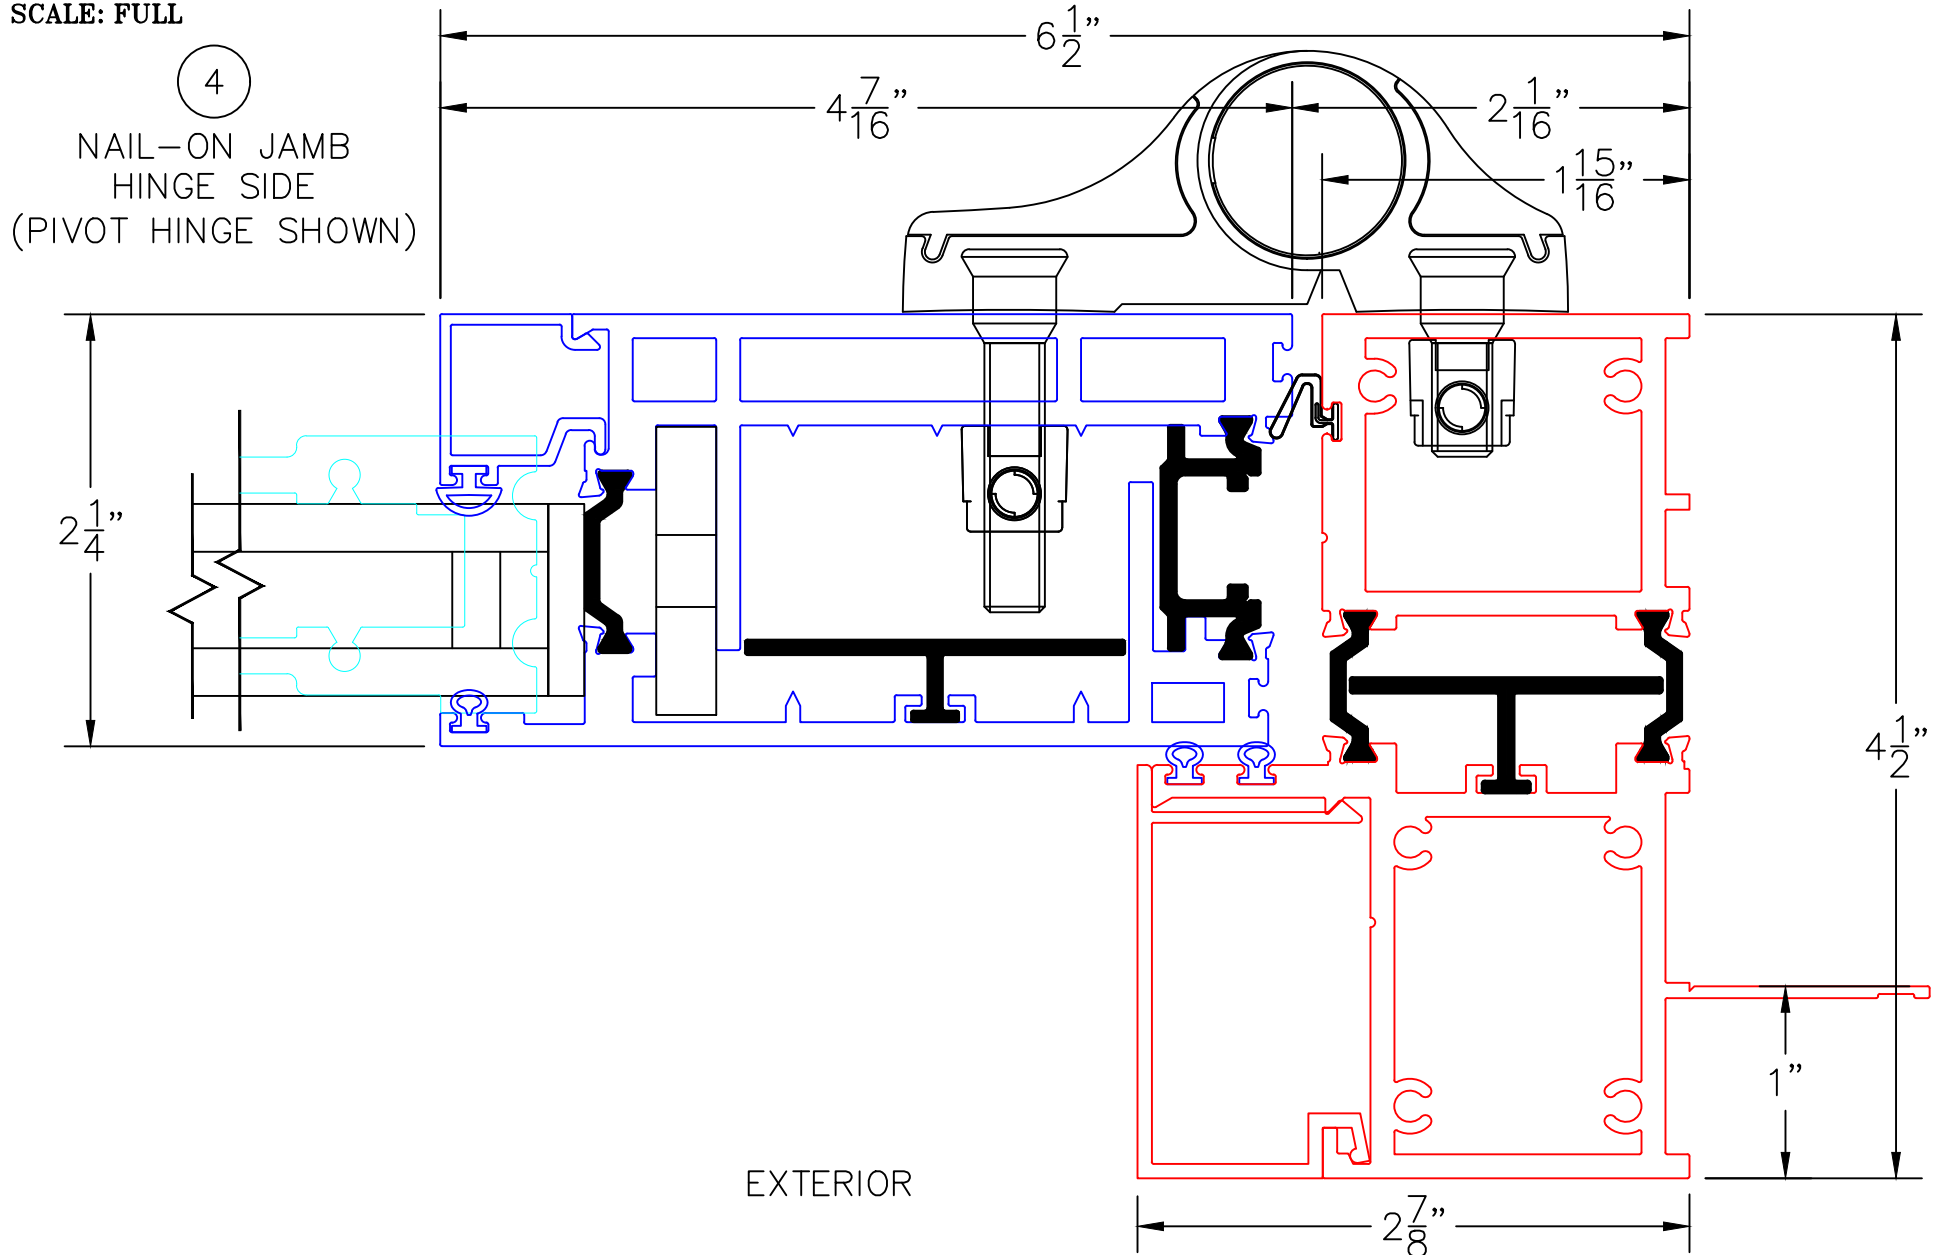

SCALE: FULL

IN-SWING DOOR DETAILS
1" INSULATED GLAZING SHOWN

(USE RULER TO SCALE DIMENSIONS IN INCHES)

SCALE: FULL

IN-SWING DOOR DETAILS
9/16" SINGLE GLAZING SHOWN

1A

NAIL-ON HEAD

EXTERIOR

0 0.5 1
(USE RULER TO SCALE DIMENSIONS IN INCHES)
SCALE: FULL

IN-SWING DOOR DETAILS
1-1/2" INSULATED GLAZING SHOWN

0 0.5 1
(USE RULER TO SCALE DIMENSIONS IN INCHES)
SCALE: FULL

IN-SWING DOOR DETAILS
1" INSULATED GLAZING SHOWN

0 0.5 1
(USE RULER TO SCALE DIMENSIONS IN INCHES)
SCALE: FULL

IN-SWING DOOR DETAILS
1" INSULATED GLAZING SHOWN

3

BLOCK JAMB
HANDLE SIDE

0 0.5 1
(USE RULER TO SCALE DIMENSIONS IN INCHES)
SCALE: FULL

IN-SWING DOOR DETAILS
1" INSULATED GLAZING SHOWN

0 0.5 1
(USE RULER TO SCALE DIMENSIONS IN INCHES)
SCALE: FULL

IN-SWING DOOR DETAILS
1" INSULATED GLAZING SHOWN

5

PAIRED DOORS
WITH ASTRAGAL

0 0.5 1
(USE RULER TO SCALE DIMENSIONS IN INCHES)
SCALE: FULL

IN-SWING DOOR DETAILS
1" INSULATED GLAZING SHOWN