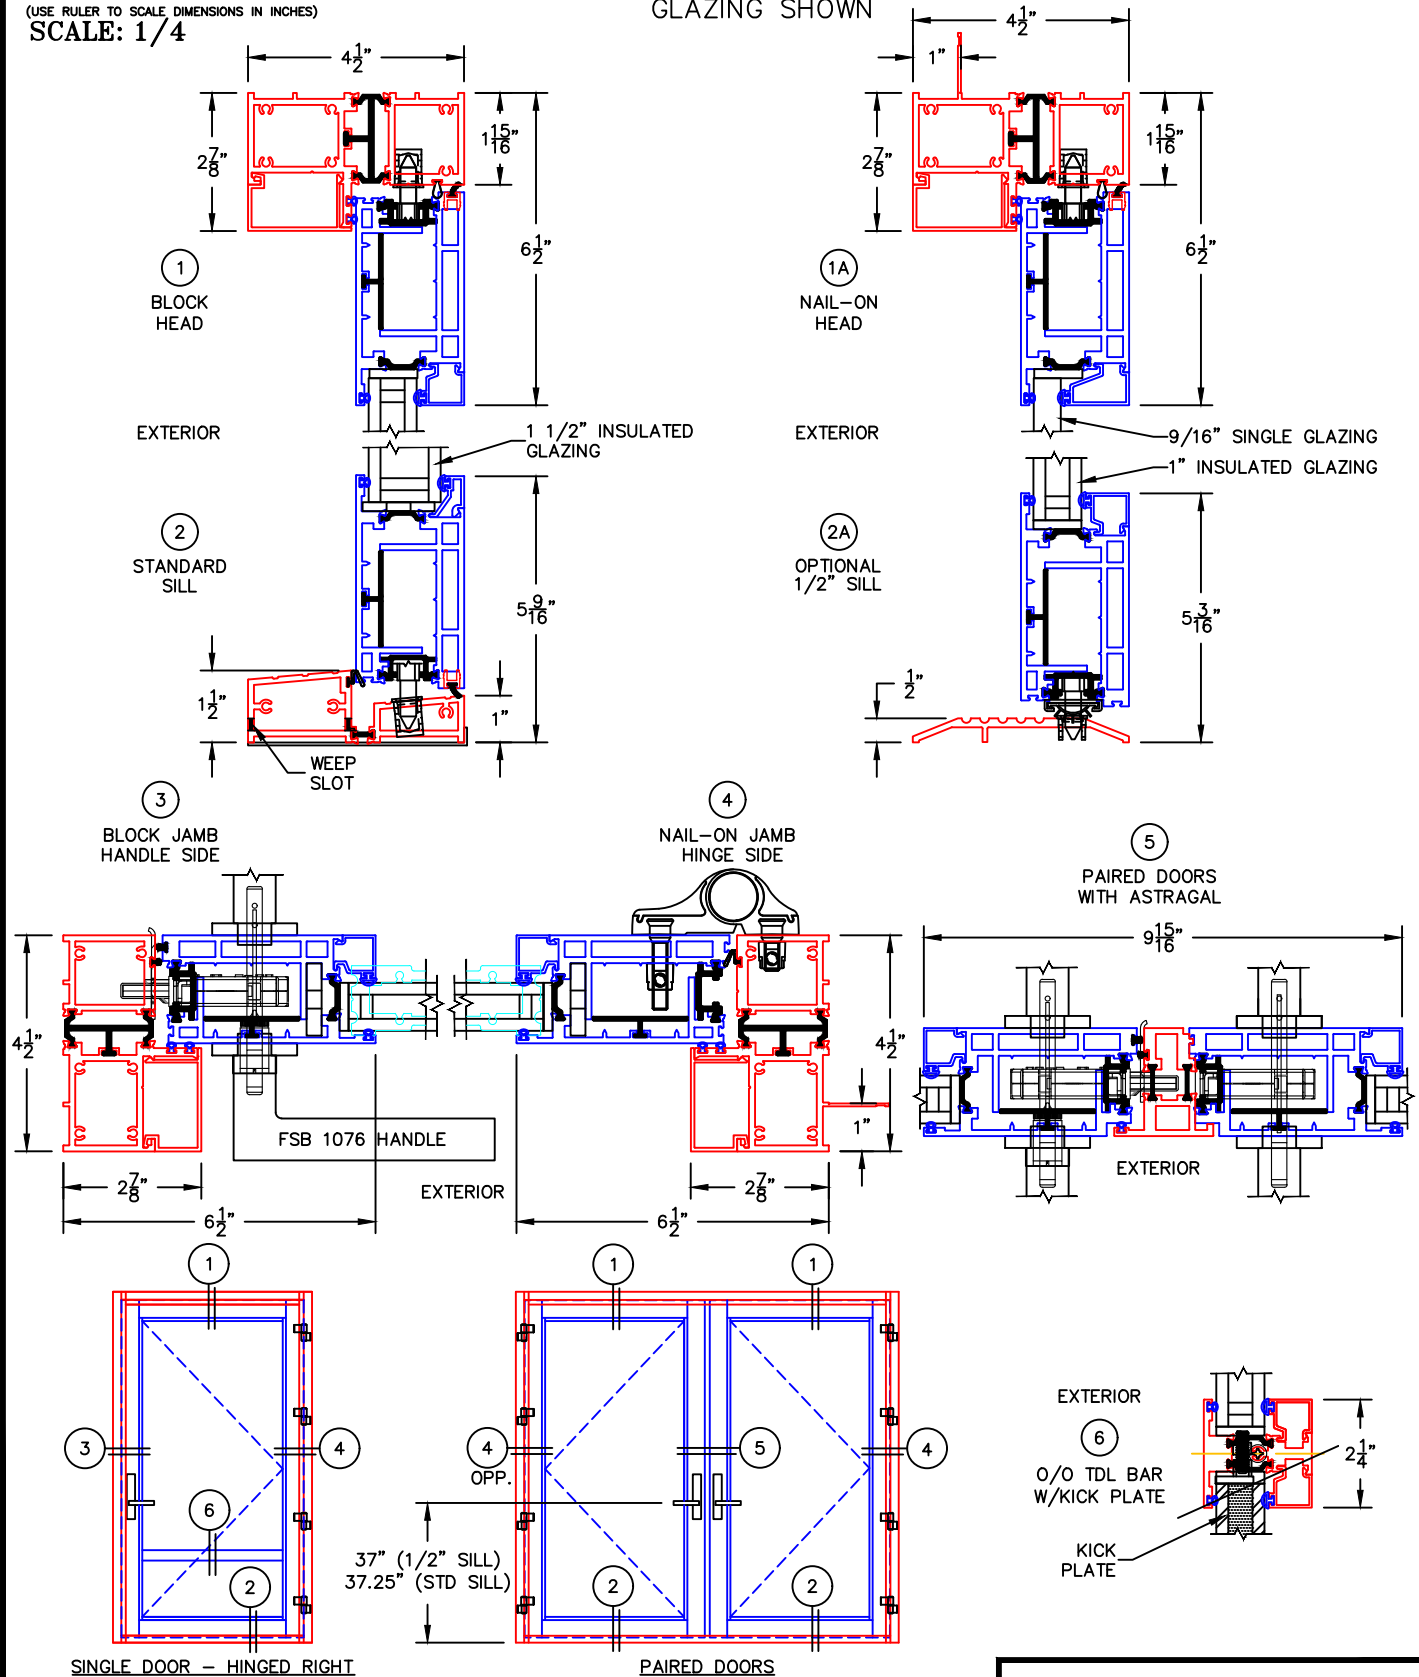

(USE RULER TO SCALE DIMENSIONS IN INCHES)

SCALE: 1/4"

IN-SWING DOOR
1" & 1-1/2" INSULATED & 9/16" SINGLE
GLAZING SHOWN

SINGLE DOOR - HINGED RIGHT

PAIRED DOORS

- GLASS PENETRATION: 9/16"
- 3/32" VENT FLUSH TOLERANCE IN CLOSED POSITION.
- EXTERIOR RATED PRODUCTS HAVE WEEP SLOTS ON HORIZONTAL SILLS.

SCALE: FULL

IN-SWING DOOR DETAILS
1" INSULATED GLAZING SHOWN

(USE RULER TO SCALE DIMENSIONS IN INCHES)

SCALE: FULL

IN-SWING DOOR DETAILS
9/16" SINGLE GLAZING SHOWN

1A

NAIL-ON HEAD

EXTERIOR

0 0.5 1
(USE RULER TO SCALE DIMENSIONS IN INCHES)
SCALE: FULL

IN-SWING DOOR DETAILS
1-1/2" INSULATED GLAZING SHOWN

0 0.5 1
(USE RULER TO SCALE DIMENSIONS IN INCHES)
SCALE: FULL

IN-SWING DOOR DETAILS
1" INSULATED GLAZING SHOWN

0 0.5 1
(USE RULER TO SCALE DIMENSIONS IN INCHES)
SCALE: FULL

IN-SWING DOOR DETAILS
1" INSULATED GLAZING SHOWN

3

BLOCK JAMB
HANDLE SIDE

0 0.5 1
(USE RULER TO SCALE DIMENSIONS IN INCHES)
SCALE: FULL

IN-SWING DOOR DETAILS
1" INSULATED GLAZING SHOWN