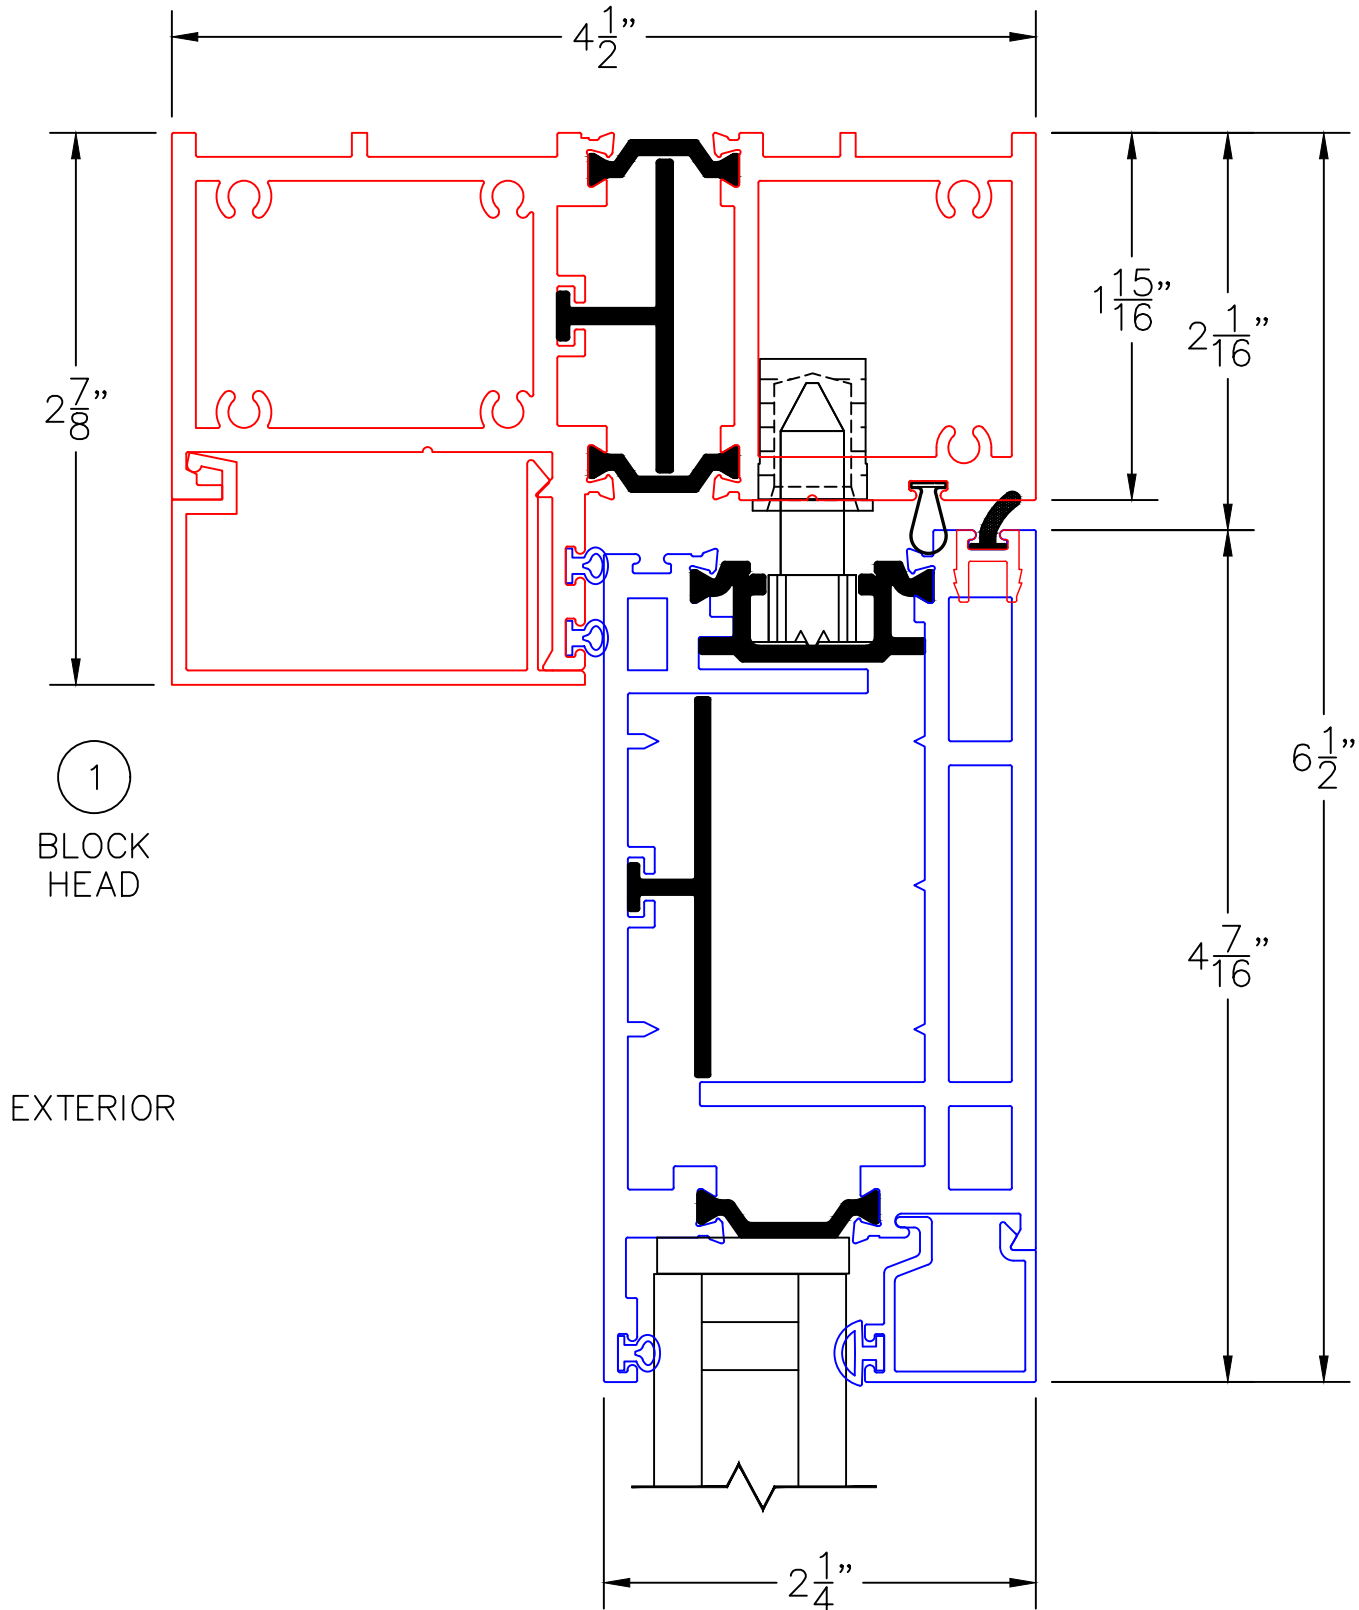

(USE RULER TO SCALE DIMENSIONS IN INCHES)

SCALE: 1/4"

IN-SWING DOOR
1" & 1-1/2" INSULATED & 9/16" SINGLE
GLAZING SHOWN

SINGLE DOOR - HINGED RIGHT

PAIRED DOORS

- GLASS PENETRATION: 9/16"
- 3/32" VENT FLUSH TOLERANCE IN CLOSED POSITION.
- EXTERIOR RATED PRODUCTS HAVE WEEP SLOTS ON HORIZONTAL SILLS.

SCALE: FULL

IN-SWING DOOR DETAILS
1" INSULATED GLAZING SHOWN

(USE RULER TO SCALE DIMENSIONS IN INCHES)

SCALE: FULL

IN-SWING DOOR DETAILS
9/16" SINGLE GLAZING SHOWN

1A

NAIL-ON HEAD

EXTERIOR

0 0.5 1
(USE RULER TO SCALE DIMENSIONS IN INCHES)
SCALE: FULL

IN-SWING DOOR DETAILS
1-1/2" INSULATED GLAZING SHOWN

0 0.5 1
(USE RULER TO SCALE DIMENSIONS IN INCHES)
SCALE: FULL

IN-SWING DOOR DETAILS
1" INSULATED GLAZING SHOWN

0 0.5 1
(USE RULER TO SCALE DIMENSIONS IN INCHES)
SCALE: FULL

IN-SWING DOOR DETAILS
1" INSULATED GLAZING SHOWN

3

BLOCK JAMB
HANDLE SIDE

0 0.5 1
(USE RULER TO SCALE DIMENSIONS IN INCHES)
SCALE: FULL

IN-SWING DOOR DETAILS
1" INSULATED GLAZING SHOWN