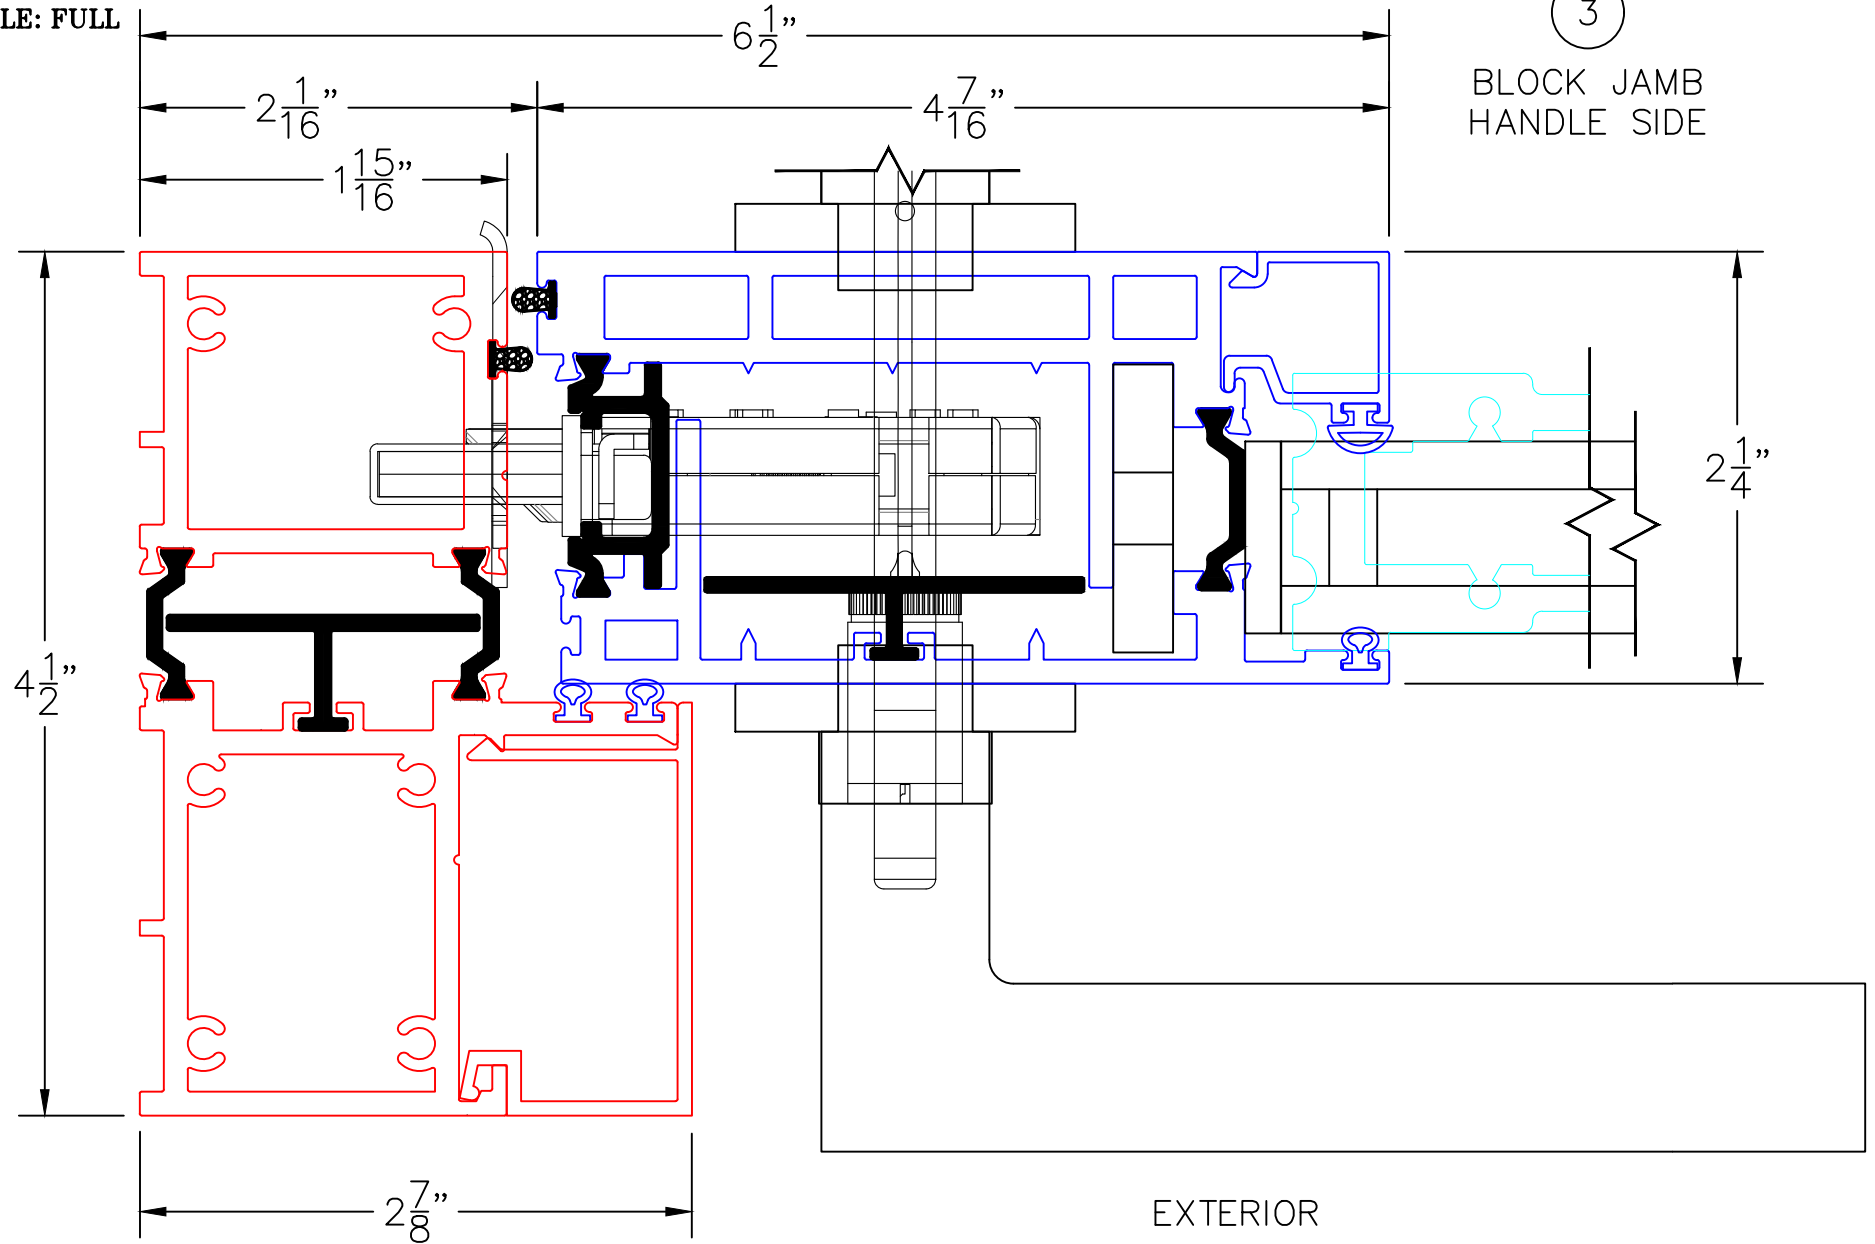

(USE RULER TO SCALE DIMENSIONS IN INCHES)

SCALE: 1/4"

IN-SWING DOOR
1" & 1-1/2" INSULATED & 9/16" SINGLE
GLAZING SHOWN

SINGLE DOOR - HINGED RIGHT

PAIRED DOORS

- GLASS PENETRATION: 9/16"
- 3/32" VENT FLUSH TOLERANCE IN CLOSED POSITION.
- EXTERIOR RATED PRODUCTS HAVE WEEP SLOTS ON HORIZONTAL SILLS.

SCALE: FULL

IN-SWING DOOR DETAILS
1" INSULATED GLAZING SHOWN

(USE RULER TO SCALE DIMENSIONS IN INCHES)

SCALE: FULL

IN-SWING DOOR DETAILS
9/16" SINGLE GLAZING SHOWN

1A

NAIL-ON HEAD

EXTERIOR

0 0.5 1
(USE RULER TO SCALE DIMENSIONS IN INCHES)
SCALE: FULL

IN-SWING DOOR DETAILS
1-1/2" INSULATED GLAZING SHOWN

0 0.5 1
(USE RULER TO SCALE DIMENSIONS IN INCHES)
SCALE: FULL

IN-SWING DOOR DETAILS
1" INSULATED GLAZING SHOWN

0 0.5 1
(USE RULER TO SCALE DIMENSIONS IN INCHES)
SCALE: FULL

IN-SWING DOOR DETAILS
1" INSULATED GLAZING SHOWN

3

BLOCK JAMB
HANDLE SIDE

0 0.5 1
(USE RULER TO SCALE DIMENSIONS IN INCHES)
SCALE: FULL

IN-SWING DOOR DETAILS
1" INSULATED GLAZING SHOWN