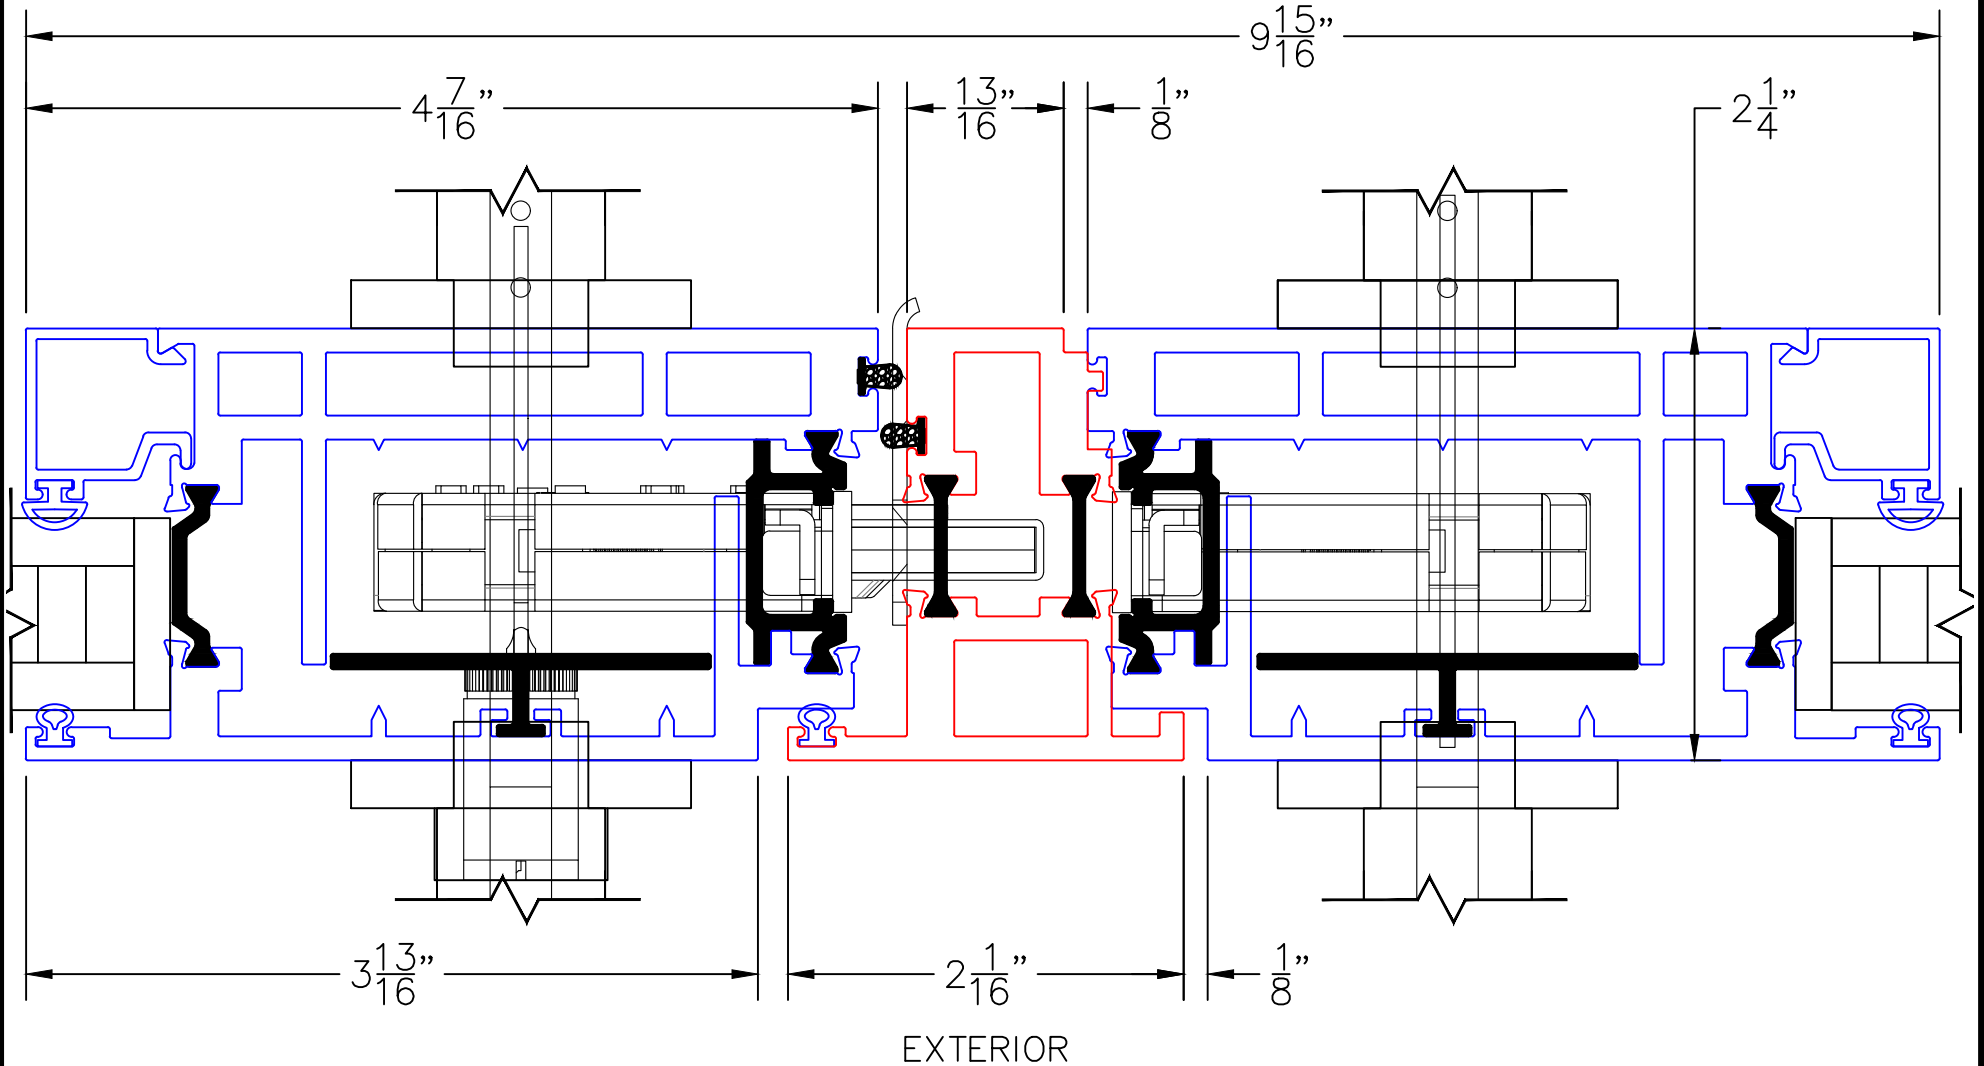

SCALE: FULL

IN-SWING DOOR DETAILS
1" INSULATED GLAZING SHOWN

(USE RULER TO SCALE DIMENSIONS IN INCHES)

SCALE: FULL

IN-SWING DOOR DETAILS
9/16" SINGLE GLAZING SHOWN

1A

NAIL-ON HEAD

EXTERIOR

0 0.5 1
(USE RULER TO SCALE DIMENSIONS IN INCHES)
SCALE: FULL

IN-SWING DOOR DETAILS
1-1/2" INSULATED GLAZING SHOWN

0 0.5 1
(USE RULER TO SCALE DIMENSIONS IN INCHES)
SCALE: FULL

IN-SWING DOOR DETAILS
1" INSULATED GLAZING SHOWN

0 0.5 1
(USE RULER TO SCALE DIMENSIONS IN INCHES)
SCALE: FULL

IN-SWING DOOR DETAILS
1" INSULATED GLAZING SHOWN

3

BLOCK JAMB
HANDLE SIDE

0 0.5 1
(USE RULER TO SCALE DIMENSIONS IN INCHES)
SCALE: FULL

IN-SWING DOOR DETAILS
1" INSULATED GLAZING SHOWN

0 0.5 1
(USE RULER TO SCALE DIMENSIONS IN INCHES)
SCALE: FULL

IN-SWING DOOR DETAILS
1" INSULATED GLAZING SHOWN

5

PAIRED DOORS
WITH ASTRAGAL

0 0.5 1
(USE RULER TO SCALE DIMENSIONS IN INCHES)
SCALE: FULL

IN-SWING DOOR DETAILS
1" INSULATED GLAZING SHOWN