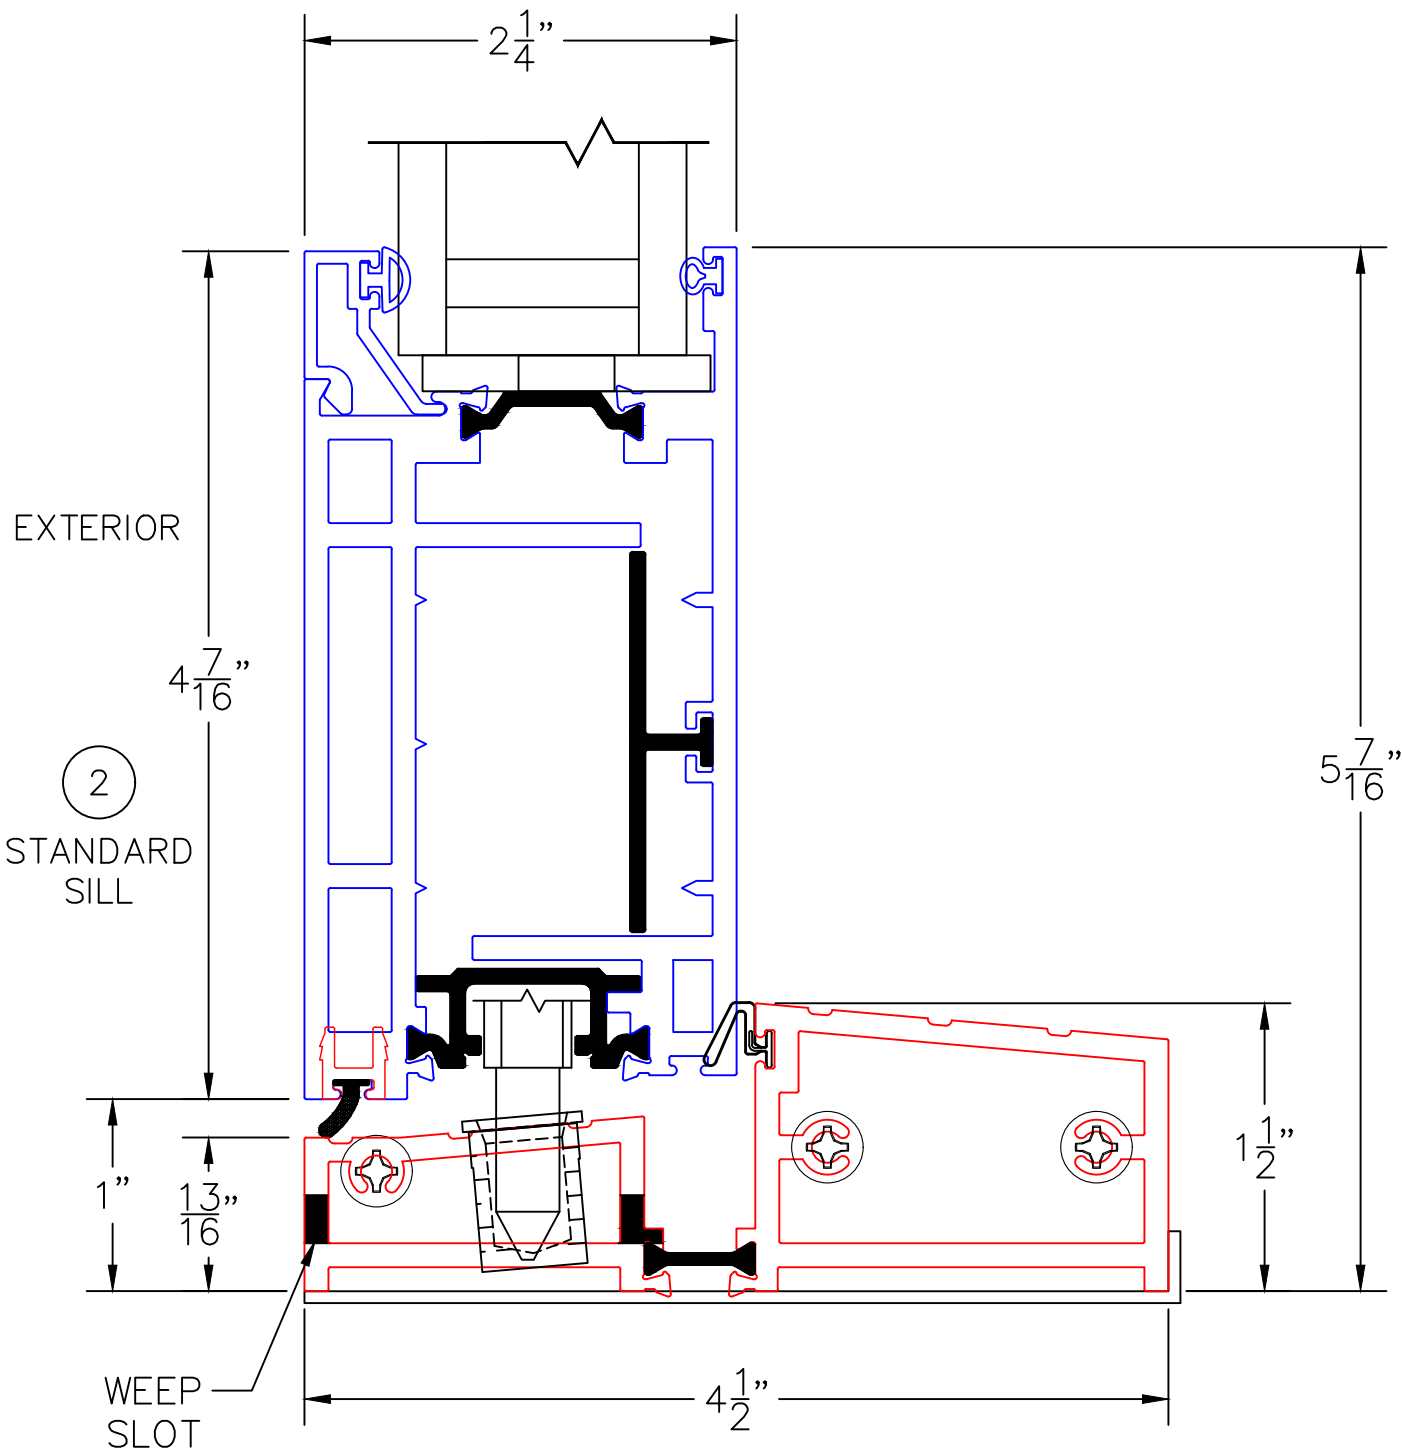

(USE RULER TO SCALE DIMENSIONS IN INCHES)

SCALE: 1/4"

OUT-SWING DOOR
1" & 1-1/2" INSULATED & 9/16" SINGLE
GLAZING SHOWN

-GLASS PENETRATION: 9/16"
-3/32" VENT FLUSH TOLERANCE IN CLOSED POSITION.
-EXTERIOR RATED PRODUCTS HAVE WEEP SLOTS ON HORIZONTAL SILLS.

0 0.5 1
(USE RULER TO SCALE DIMENSIONS IN INCHES)
SCALE: FULL

OUT-SWING DOOR DETAILS
1" INSULATED GLAZING SHOWN

0 0.5 1
(USE RULER TO SCALE DIMENSIONS IN INCHES)

OUT-SWING DOOR DETAILS
9/16" SINGLE GLAZING SHOWN

SCALE: FULL

0 0.5 1
(USE RULER TO SCALE DIMENSIONS IN INCHES)

OUT-SWING DOOR DETAILS
1-1/2" INSULATED GLAZING SHOWN

SCALE: FULL

0 0.5 1
(USE RULER TO SCALE DIMENSIONS IN INCHES)
SCALE: FULL

OUT-SWING DOOR DETAILS
1" INSULATED GLAZING SHOWN

OUT-SWING DOOR DETAILS
1" INSULATED GLAZING SHOWN

3

BLOCK JAMB
HANDLE SIDE

0 0.5 1
(USE RULER TO SCALE DIMENSIONS IN INCHES)
SCALE: FULL

0 0.5 1
(USE RULER TO SCALE DIMENSIONS IN INCHES)
SCALE: FULL

OUT-SWING DOOR DETAILS 1" INSULATED GLAZING SHOWN