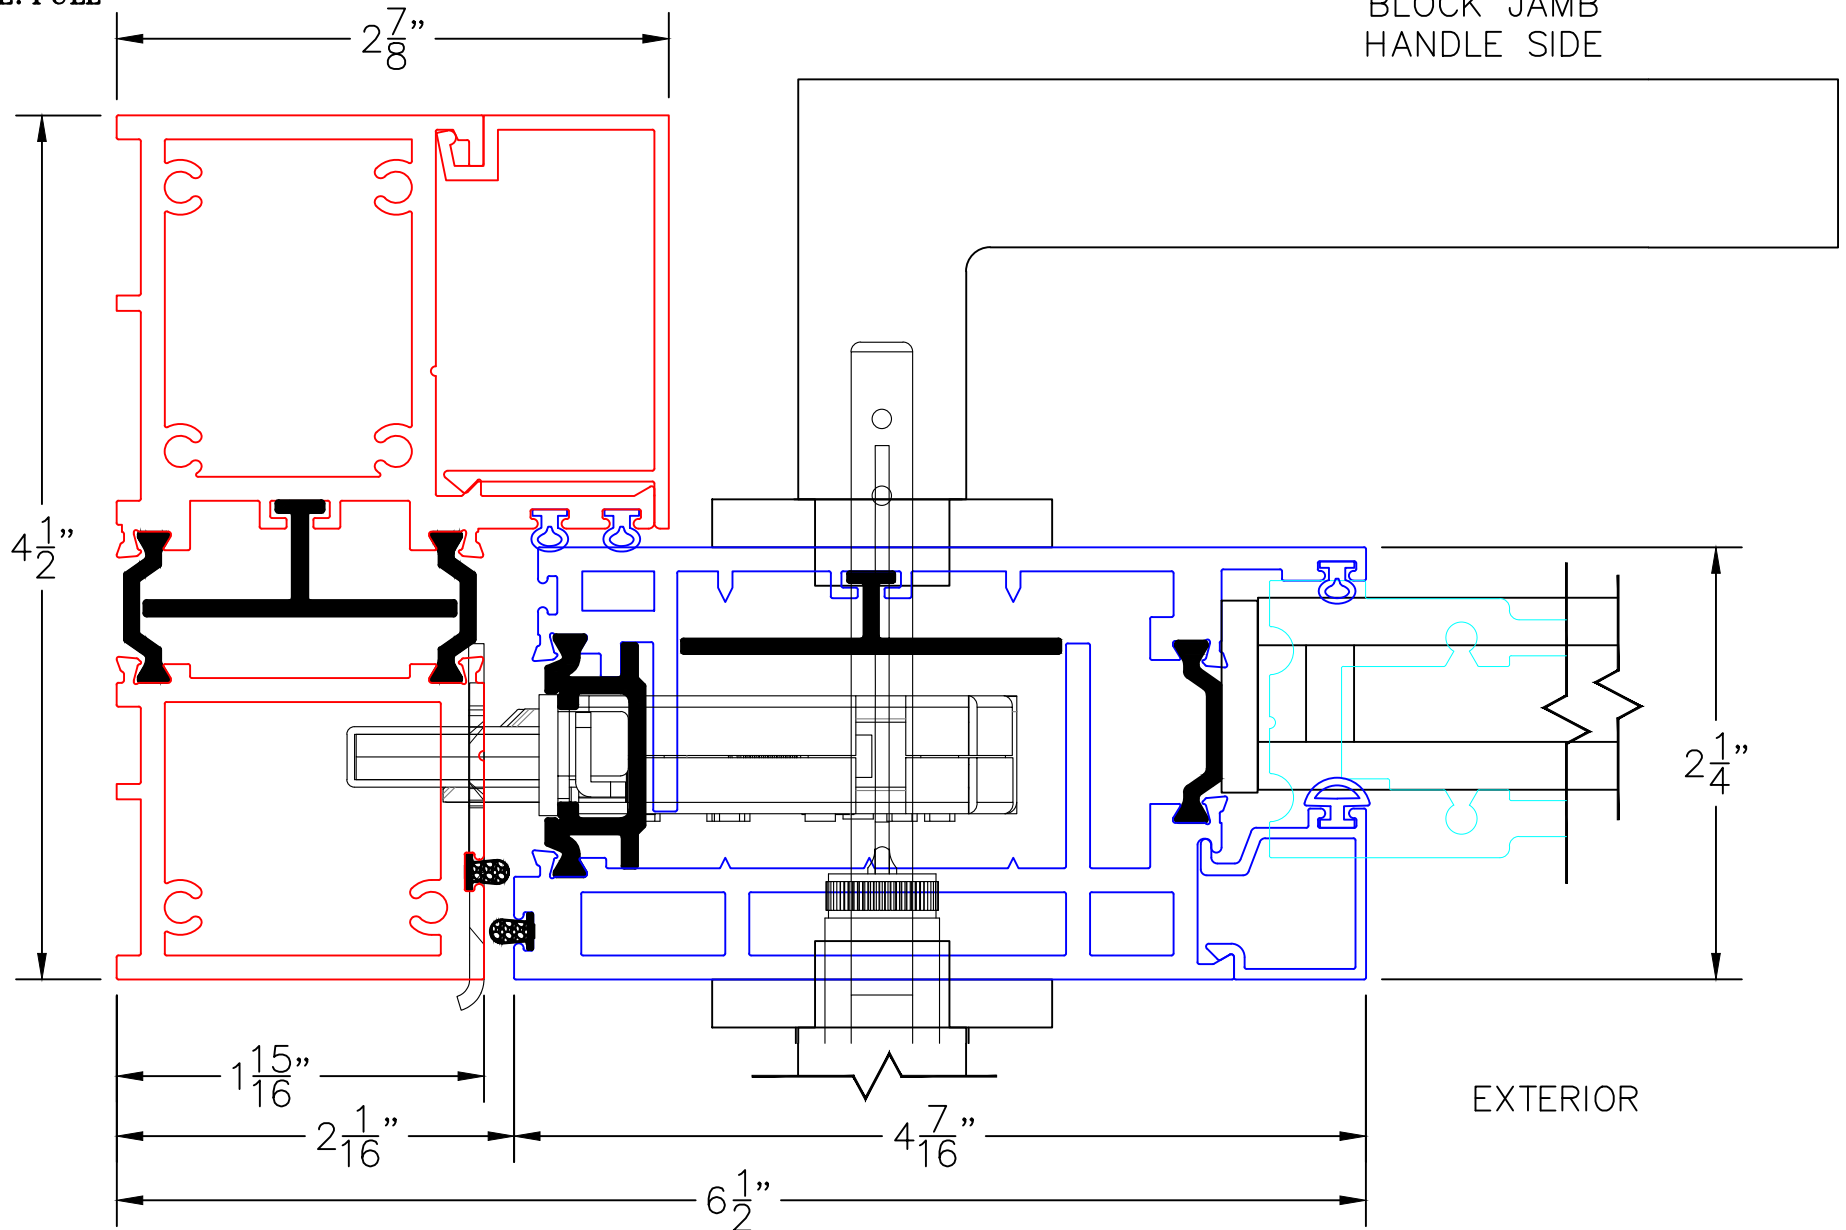

(USE RULER TO SCALE DIMENSIONS IN INCHES)

SCALE: 1/4"

OUT-SWING DOOR
1" & 1-1/2" INSULATED & 9/16" SINGLE
GLAZING SHOWN

-GLASS PENETRATION: 9/16"
-3/32" VENT FLUSH TOLERANCE IN CLOSED POSITION.
-EXTERIOR RATED PRODUCTS HAVE WEEP SLOTS ON HORIZONTAL SILLS.

0 0.5 1
(USE RULER TO SCALE DIMENSIONS IN INCHES)
SCALE: FULL

OUT-SWING DOOR DETAILS
1" INSULATED GLAZING SHOWN

0 0.5 1
(USE RULER TO SCALE DIMENSIONS IN INCHES)

OUT-SWING DOOR DETAILS
9/16" SINGLE GLAZING SHOWN

SCALE: FULL

0 0.5 1
(USE RULER TO SCALE DIMENSIONS IN INCHES)

OUT-SWING DOOR DETAILS
1-1/2" INSULATED GLAZING SHOWN

SCALE: FULL

0 0.5 1
(USE RULER TO SCALE DIMENSIONS IN INCHES)
SCALE: FULL

OUT-SWING DOOR DETAILS
1" INSULATED GLAZING SHOWN

OUT-SWING DOOR DETAILS
1" INSULATED GLAZING SHOWN

3

BLOCK JAMB
HANDLE SIDE

0 0.5 1
(USE RULER TO SCALE DIMENSIONS IN INCHES)
SCALE: FULL

0 0.5 1
(USE RULER TO SCALE DIMENSIONS IN INCHES)
SCALE: FULL

OUT-SWING DOOR DETAILS 1" INSULATED GLAZING SHOWN