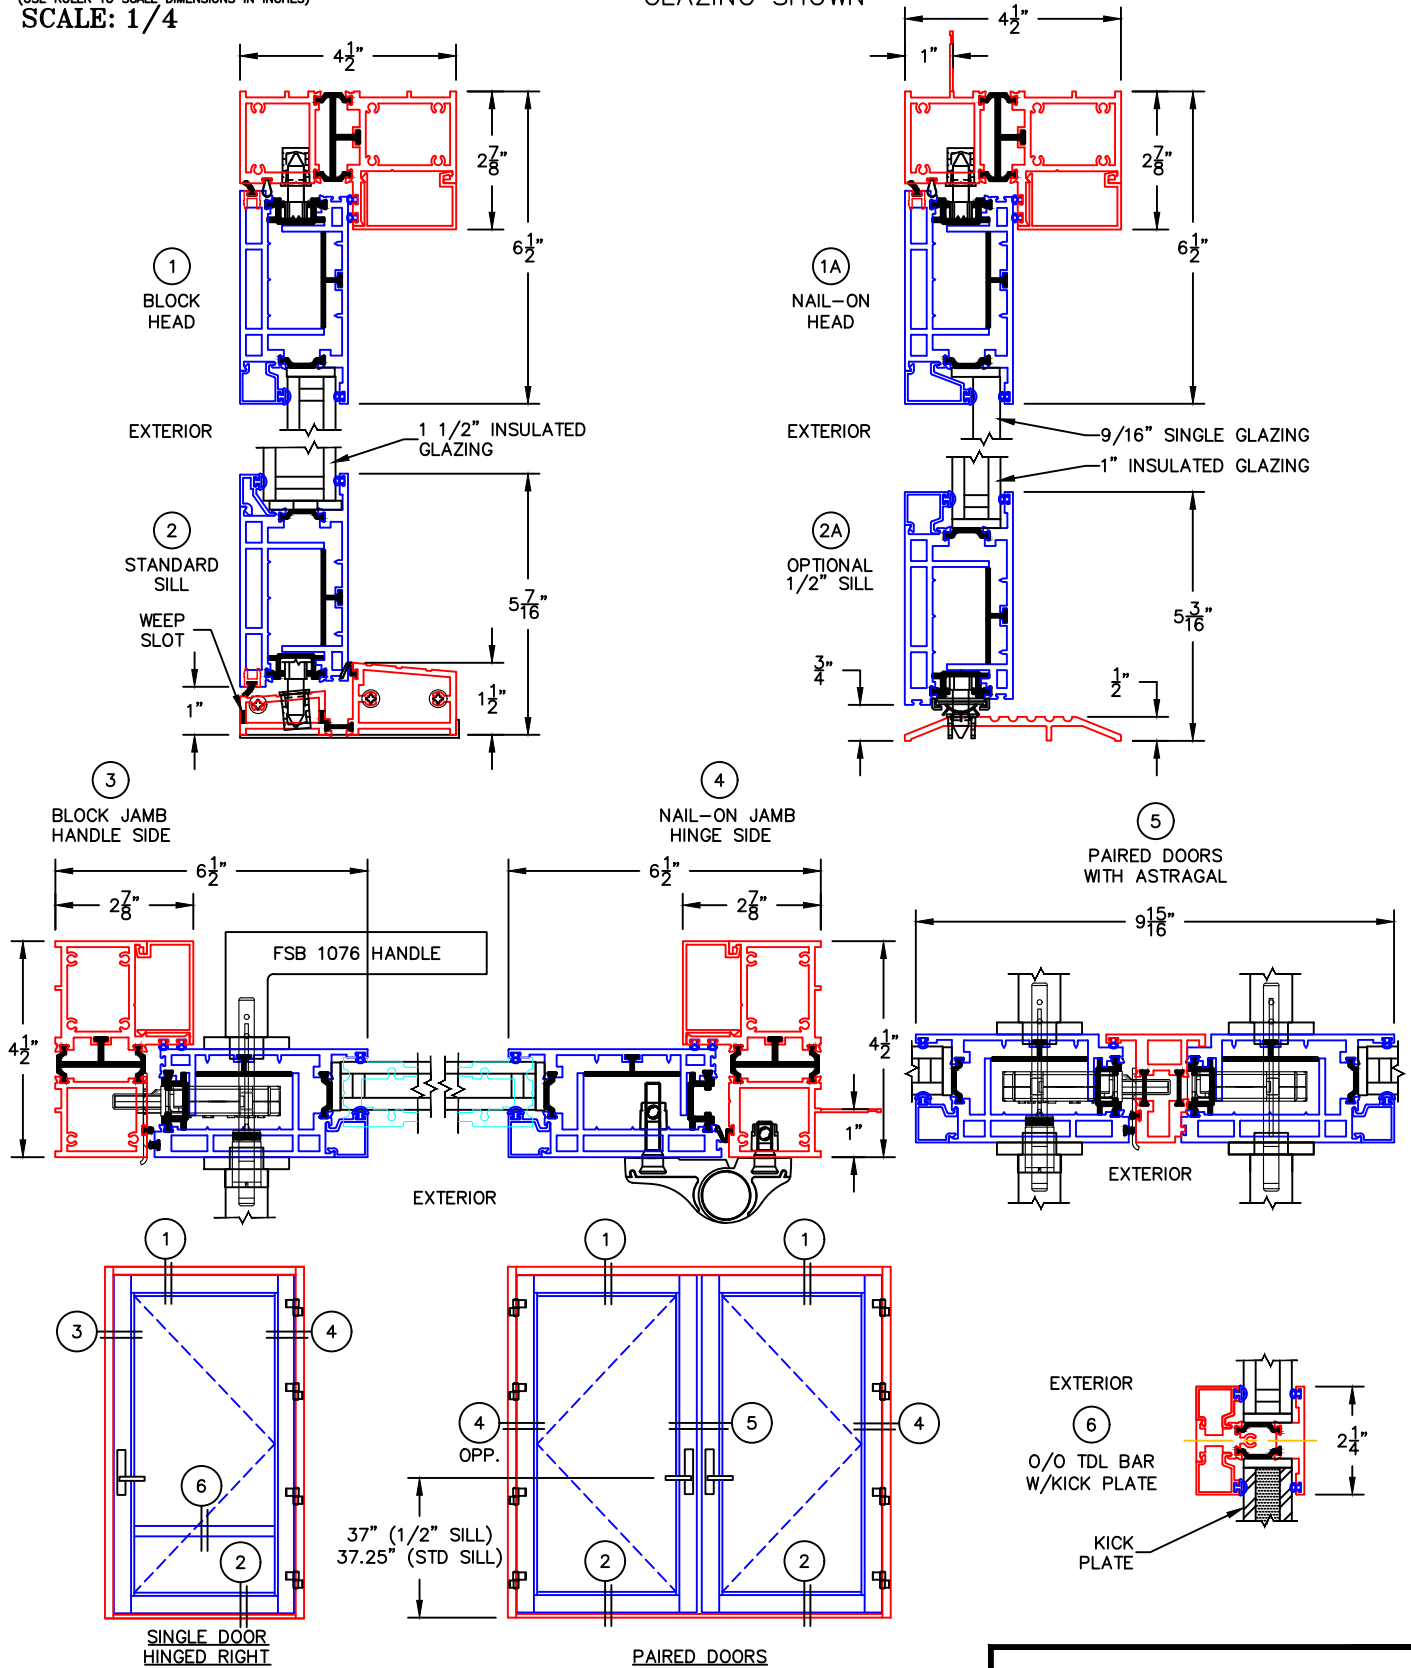

(USE RULER TO SCALE DIMENSIONS IN INCHES)

SCALE: 1/4"

OUT-SWING DOOR
1" & 1-1/2" INSULATED & 9/16" SINGLE
GLAZING SHOWN

-GLASS PENETRATION: 9/16"
-3/32" VENT FLUSH TOLERANCE IN CLOSED POSITION.
-EXTERIOR RATED PRODUCTS HAVE WEEP SLOTS ON HORIZONTAL SILLS.

0 0.5 1
(USE RULER TO SCALE DIMENSIONS IN INCHES)
SCALE: FULL

OUT-SWING DOOR DETAILS
1" INSULATED GLAZING SHOWN

0 0.5 1
(USE RULER TO SCALE DIMENSIONS IN INCHES)

OUT-SWING DOOR DETAILS
9/16" SINGLE GLAZING SHOWN

SCALE: FULL

0 0.5 1
(USE RULER TO SCALE DIMENSIONS IN INCHES)

OUT-SWING DOOR DETAILS
1-1/2" INSULATED GLAZING SHOWN

SCALE: FULL

0 0.5 1
(USE RULER TO SCALE DIMENSIONS IN INCHES)
SCALE: FULL

OUT-SWING DOOR DETAILS
1" INSULATED GLAZING SHOWN

OUT-SWING DOOR DETAILS
1" INSULATED GLAZING SHOWN

3

BLOCK JAMB
HANDLE SIDE

0 0.5 1
(USE RULER TO SCALE DIMENSIONS IN INCHES)
SCALE: FULL

0 0.5 1
(USE RULER TO SCALE DIMENSIONS IN INCHES)
SCALE: FULL

OUT-SWING DOOR DETAILS 1" INSULATED GLAZING SHOWN