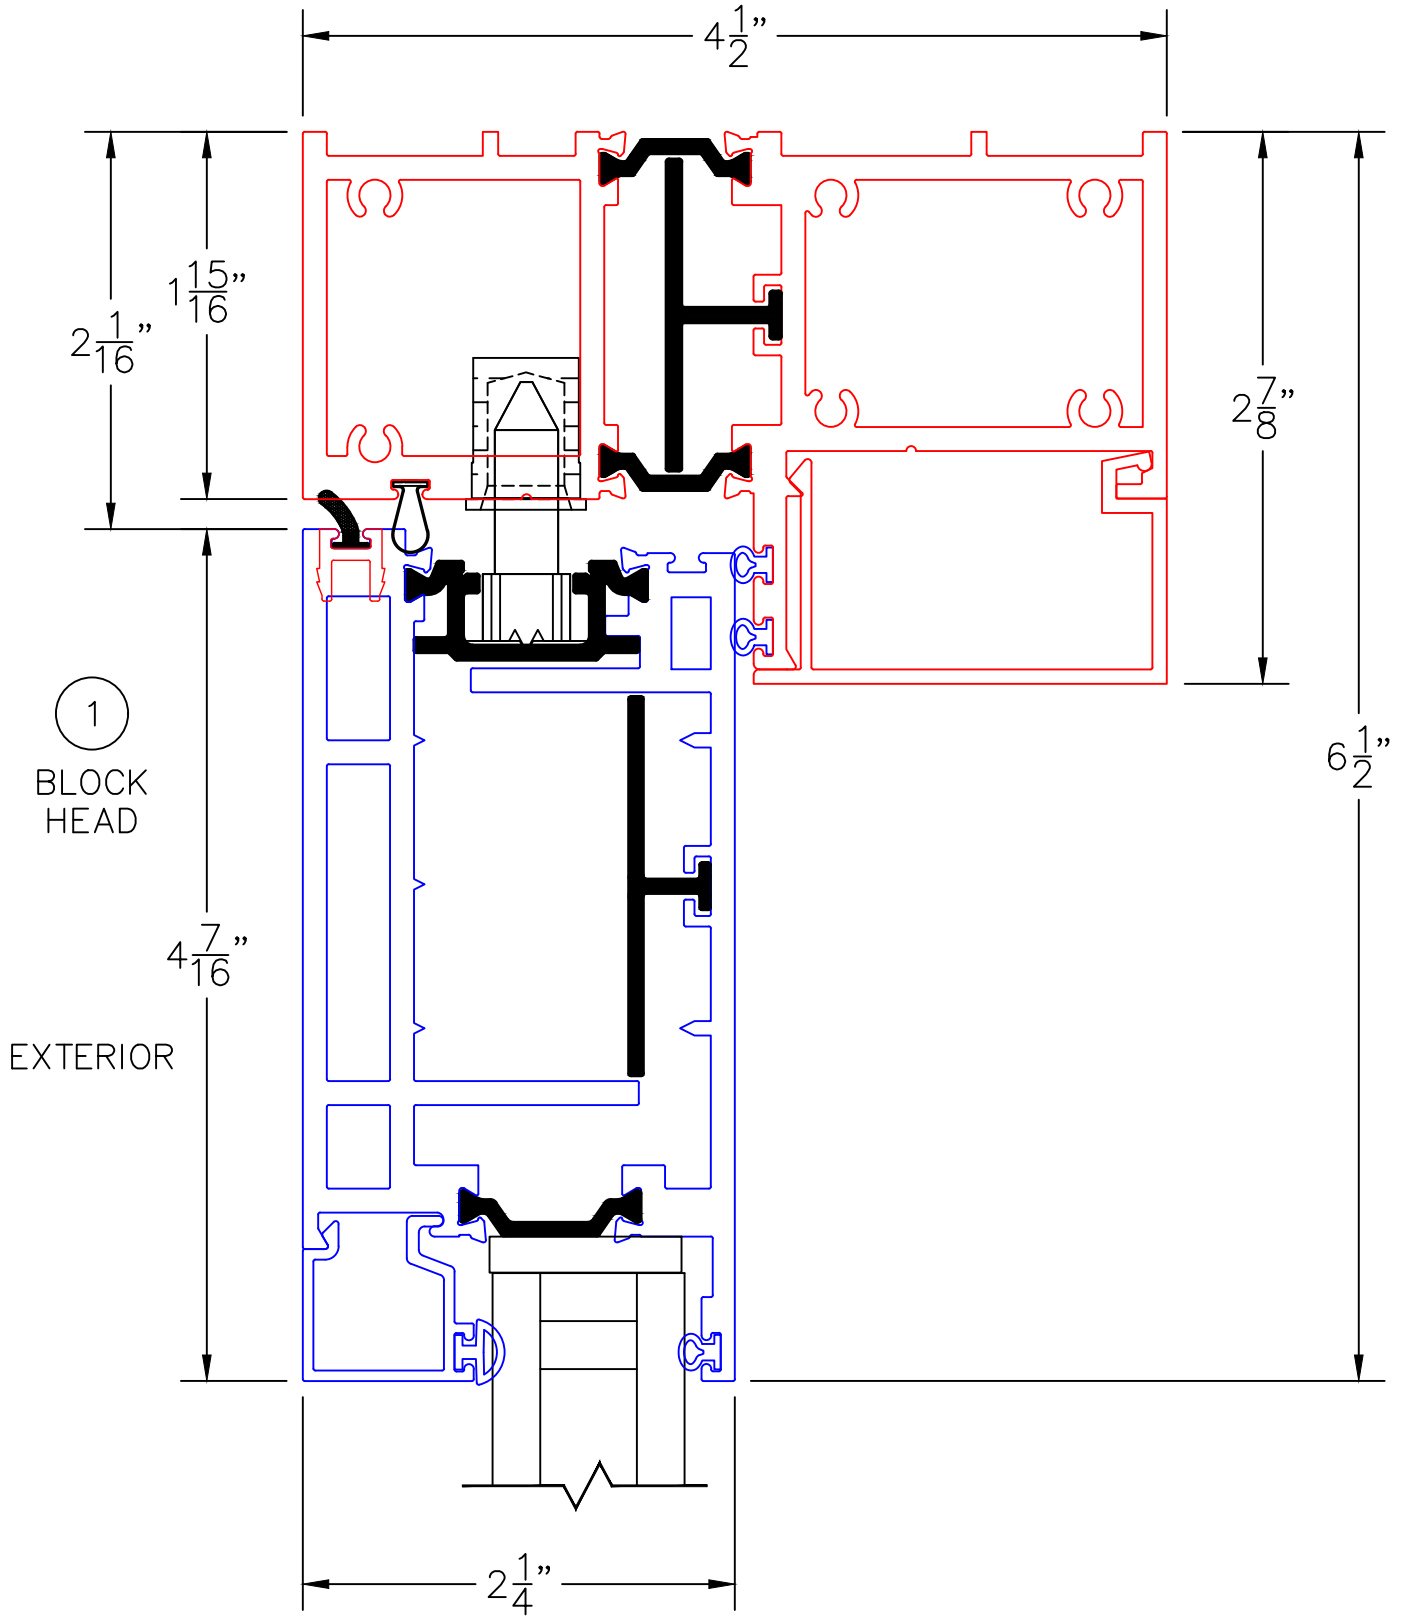

(USE RULER TO SCALE DIMENSIONS IN INCHES)

SCALE: 1/4"

OUT-SWING DOOR
1" & 1-1/2" INSULATED & 9/16" SINGLE
GLAZING SHOWN

-GLASS PENETRATION: 9/16"
-3/32" VENT FLUSH TOLERANCE IN CLOSED POSITION.
-EXTERIOR RATED PRODUCTS HAVE WEEP SLOTS ON HORIZONTAL SILLS.

0 0.5 1
(USE RULER TO SCALE DIMENSIONS IN INCHES)
SCALE: FULL

OUT-SWING DOOR DETAILS
1" INSULATED GLAZING SHOWN

0 0.5 1
(USE RULER TO SCALE DIMENSIONS IN INCHES)

OUT-SWING DOOR DETAILS
9/16" SINGLE GLAZING SHOWN

SCALE: FULL

0 0.5 1
(USE RULER TO SCALE DIMENSIONS IN INCHES)

OUT-SWING DOOR DETAILS
1-1/2" INSULATED GLAZING SHOWN

SCALE: FULL

0 0.5 1
(USE RULER TO SCALE DIMENSIONS IN INCHES)
SCALE: FULL

OUT-SWING DOOR DETAILS
1" INSULATED GLAZING SHOWN

OUT-SWING DOOR DETAILS
1" INSULATED GLAZING SHOWN

3

BLOCK JAMB
HANDLE SIDE

0 0.5 1
(USE RULER TO SCALE DIMENSIONS IN INCHES)
SCALE: FULL

0 0.5 1
(USE RULER TO SCALE DIMENSIONS IN INCHES)
SCALE: FULL

OUT-SWING DOOR DETAILS 1" INSULATED GLAZING SHOWN