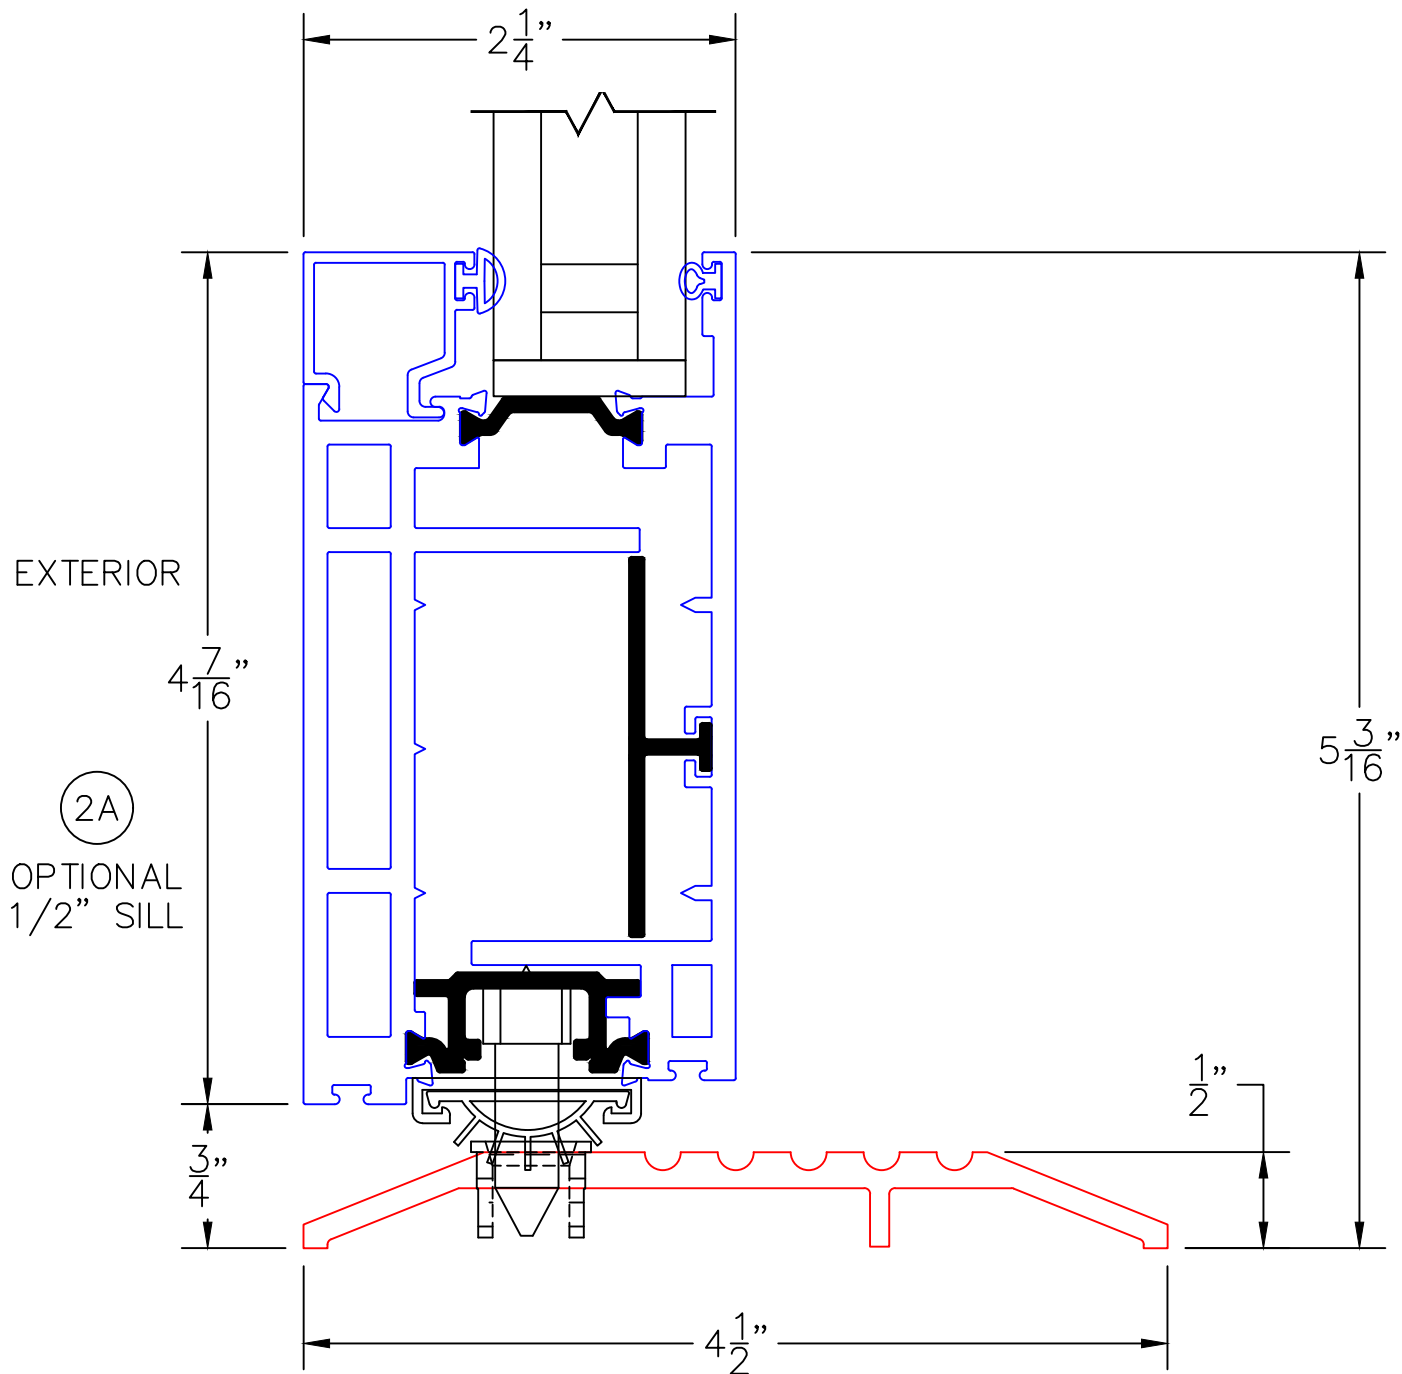

(USE RULER TO SCALE DIMENSIONS IN INCHES)

SCALE: 1/4"

OUT-SWING DOOR
1" & 1-1/2" INSULATED & 9/16" SINGLE
GLAZING SHOWN

-GLASS PENETRATION: 9/16"
-3/32" VENT FLUSH TOLERANCE IN CLOSED POSITION.
-EXTERIOR RATED PRODUCTS HAVE WEEP SLOTS ON HORIZONTAL SILLS.

0 0.5 1
(USE RULER TO SCALE DIMENSIONS IN INCHES)
SCALE: FULL

OUT-SWING DOOR DETAILS
1" INSULATED GLAZING SHOWN

0 0.5 1
(USE RULER TO SCALE DIMENSIONS IN INCHES)

OUT-SWING DOOR DETAILS
9/16" SINGLE GLAZING SHOWN

SCALE: FULL

0 0.5 1
(USE RULER TO SCALE DIMENSIONS IN INCHES)

OUT-SWING DOOR DETAILS
1-1/2" INSULATED GLAZING SHOWN

SCALE: FULL

0 0.5 1
(USE RULER TO SCALE DIMENSIONS IN INCHES)
SCALE: FULL

OUT-SWING DOOR DETAILS
1" INSULATED GLAZING SHOWN

OUT-SWING DOOR DETAILS
1" INSULATED GLAZING SHOWN

3

BLOCK JAMB
HANDLE SIDE

0 0.5 1
(USE RULER TO SCALE DIMENSIONS IN INCHES)
SCALE: FULL

0 0.5 1
(USE RULER TO SCALE DIMENSIONS IN INCHES)
SCALE: FULL

OUT-SWING DOOR DETAILS 1" INSULATED GLAZING SHOWN