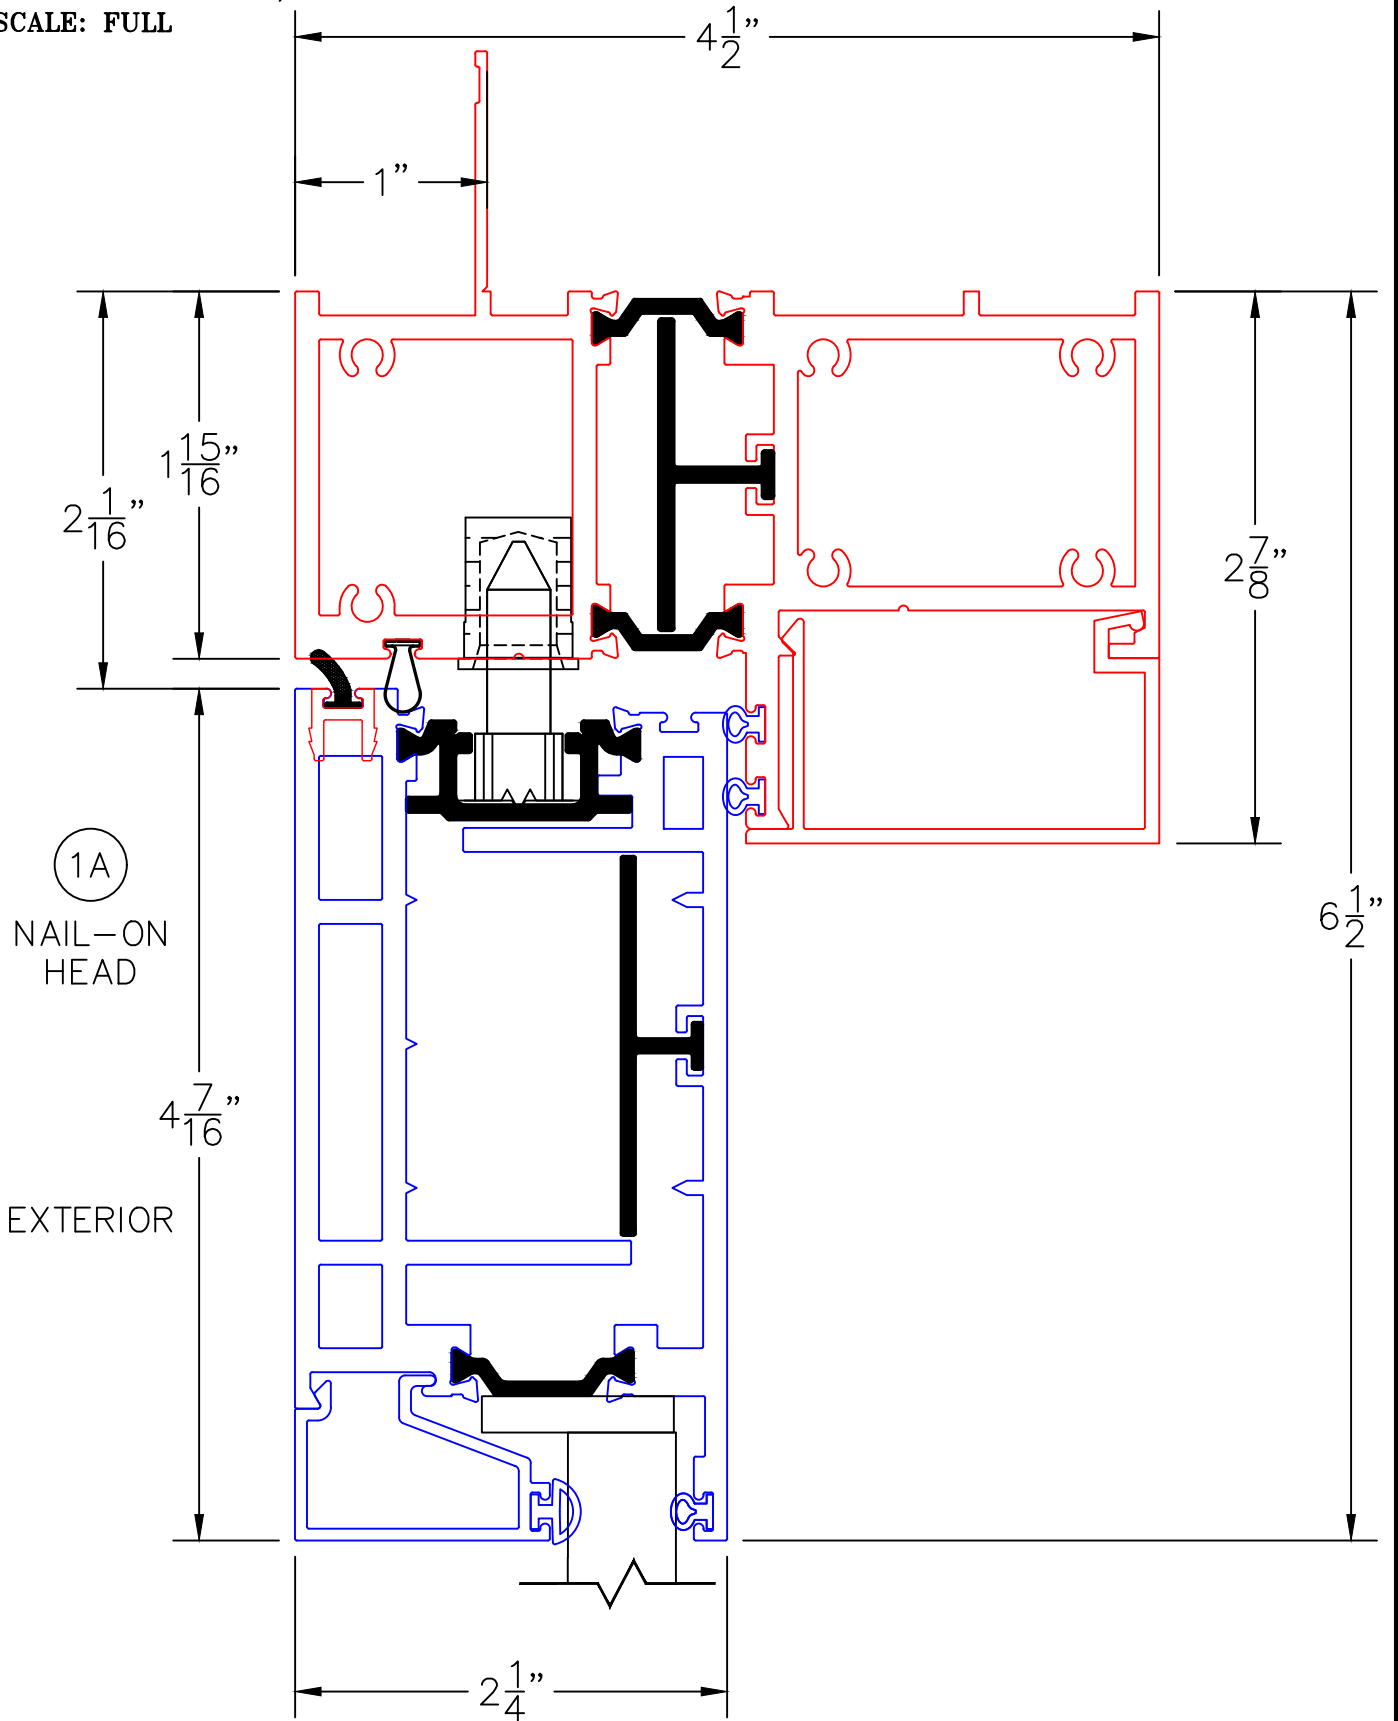

(USE RULER TO SCALE DIMENSIONS IN INCHES)

SCALE: 1/4"

OUT-SWING DOOR
1" & 1-1/2" INSULATED & 9/16" SINGLE
GLAZING SHOWN

-GLASS PENETRATION: 9/16"
-3/32" VENT FLUSH TOLERANCE IN CLOSED POSITION.
-EXTERIOR RATED PRODUCTS HAVE WEEP SLOTS ON HORIZONTAL SILLS.

0 0.5 1
(USE RULER TO SCALE DIMENSIONS IN INCHES)
SCALE: FULL

OUT-SWING DOOR DETAILS
1" INSULATED GLAZING SHOWN

0 0.5 1
(USE RULER TO SCALE DIMENSIONS IN INCHES)

OUT-SWING DOOR DETAILS
9/16" SINGLE GLAZING SHOWN

SCALE: FULL

0 0.5 1
(USE RULER TO SCALE DIMENSIONS IN INCHES)

OUT-SWING DOOR DETAILS
1-1/2" INSULATED GLAZING SHOWN

SCALE: FULL

0 0.5 1
(USE RULER TO SCALE DIMENSIONS IN INCHES)
SCALE: FULL

OUT-SWING DOOR DETAILS
1" INSULATED GLAZING SHOWN

OUT-SWING DOOR DETAILS
1" INSULATED GLAZING SHOWN

3

BLOCK JAMB
HANDLE SIDE

0 0.5 1
(USE RULER TO SCALE DIMENSIONS IN INCHES)
SCALE: FULL

0 0.5 1
(USE RULER TO SCALE DIMENSIONS IN INCHES)
SCALE: FULL

OUT-SWING DOOR DETAILS 1" INSULATED GLAZING SHOWN