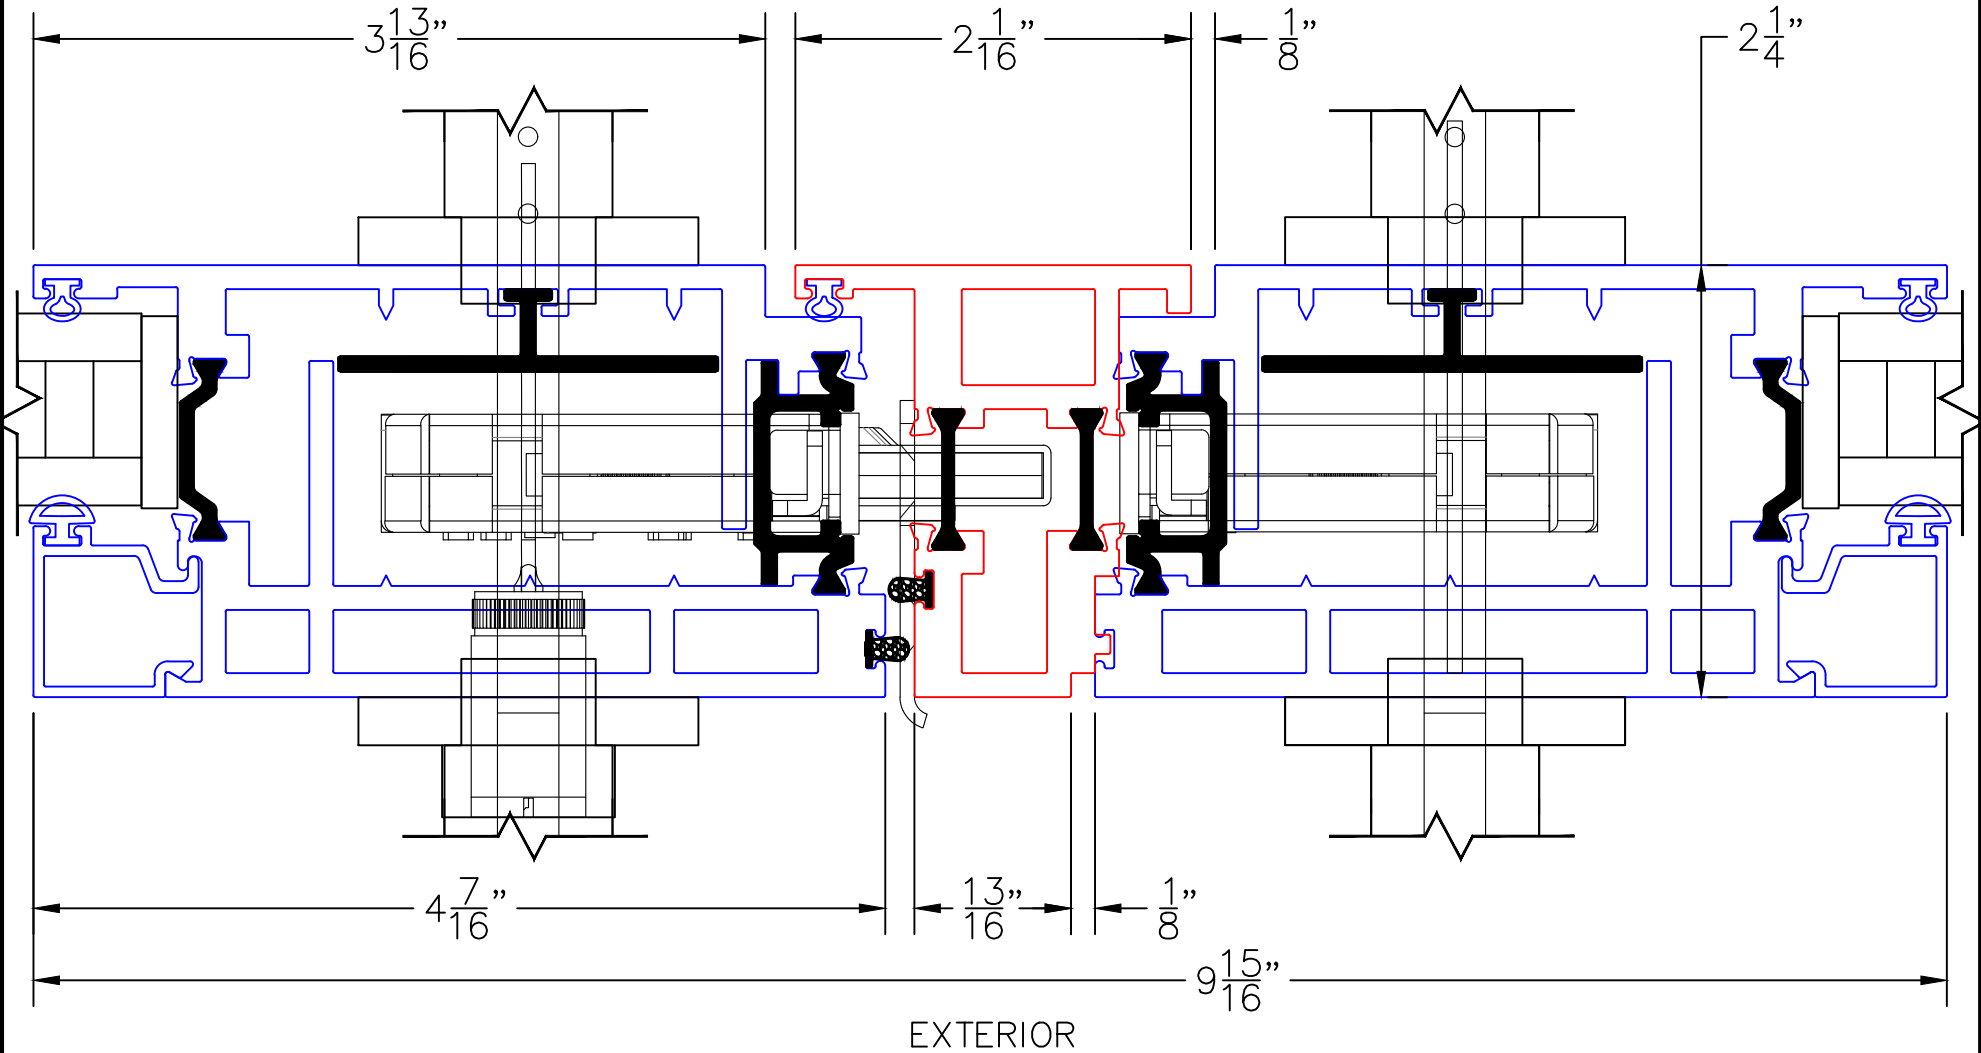

(USE RULER TO SCALE DIMENSIONS IN INCHES)

SCALE: 1/4"

OUT-SWING DOOR
1" & 1-1/2" INSULATED & 9/16" SINGLE
GLAZING SHOWN

-GLASS PENETRATION: 9/16"
-3/32" VENT FLUSH TOLERANCE IN CLOSED POSITION.
-EXTERIOR RATED PRODUCTS HAVE WEEP SLOTS ON HORIZONTAL SILLS.

SCALE: FULL

0 0.5 1
(USE RULER TO SCALE DIMENSIONS IN INCHES)

OUT-SWING DOOR DETAILS
1-1/2" INSULATED GLAZING SHOWN

SCALE: FULL

0 0.5 1
(USE RULER TO SCALE DIMENSIONS IN INCHES)
SCALE: FULL

OUT-SWING DOOR DETAILS
1" INSULATED GLAZING SHOWN

OUT-SWING DOOR DETAILS
1" INSULATED GLAZING SHOWN

3

BLOCK JAMB
HANDLE SIDE

0 0.5 1
(USE RULER TO SCALE DIMENSIONS IN INCHES)
SCALE: FULL

0 0.5 1
(USE RULER TO SCALE DIMENSIONS IN INCHES)
SCALE: FULL

OUT-SWING DOOR DETAILS 1" INSULATED GLAZING SHOWN

OUT-SWING DOOR DETAILS
1" INSULATED GLAZING SHOWN

0 0.5 1
(USE RULER TO SCALE DIMENSIONS IN INCHES)
SCALE: FULL

5

PAIRED DOORS
WITH ASTRAGAL

0 0.5 1
(USE RULER TO SCALE DIMENSIONS IN INCHES)
SCALE: FULL

OUT-SWING DOOR DETAILS
1" INSULATED GLAZING SHOWN