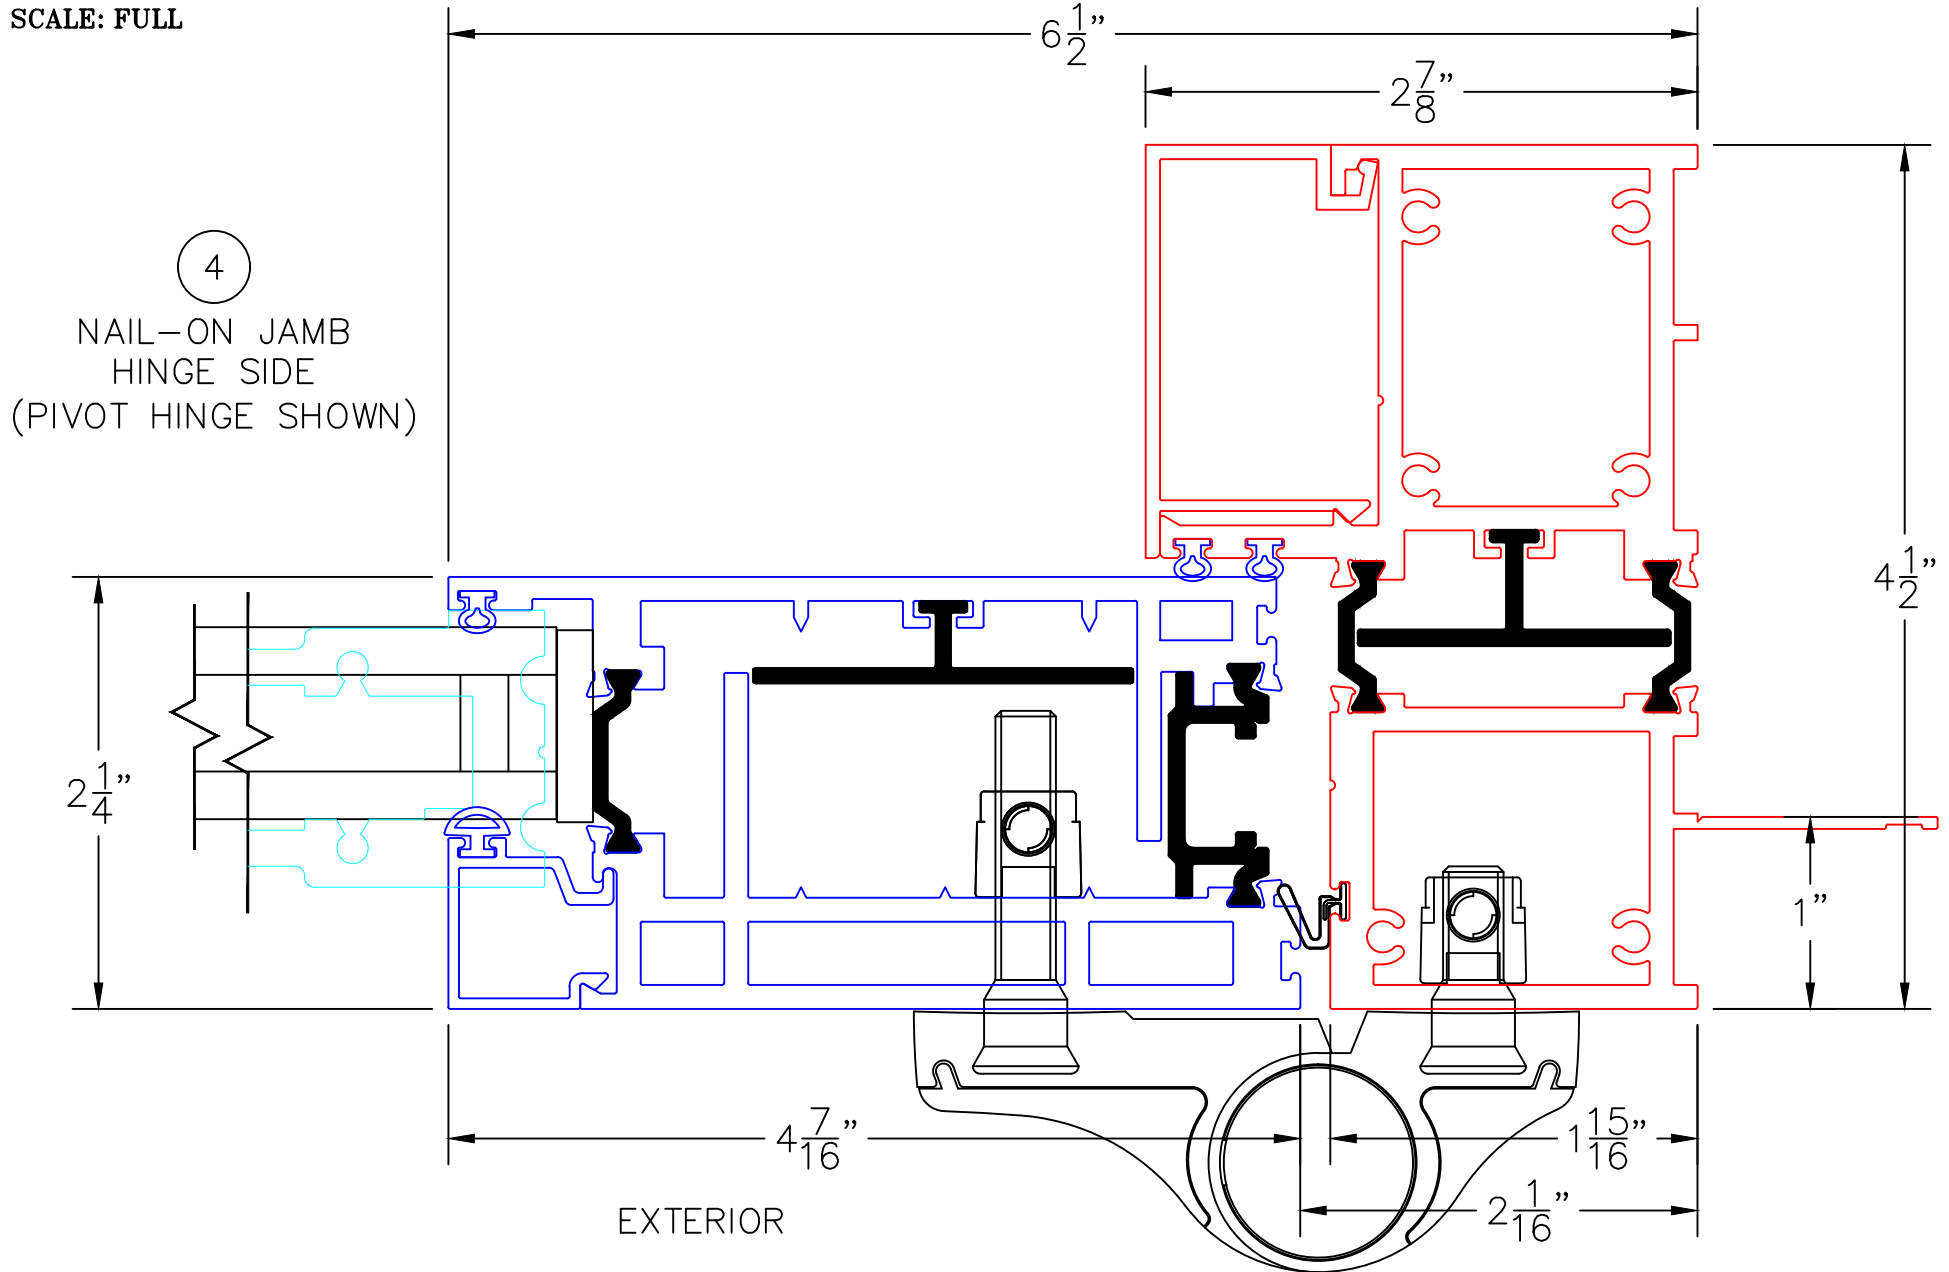

(USE RULER TO SCALE DIMENSIONS IN INCHES)

SCALE: 1/4"

OUT-SWING DOOR
1" & 1-1/2" INSULATED & 9/16" SINGLE
GLAZING SHOWN

-GLASS PENETRATION: 9/16"
-3/32" VENT FLUSH TOLERANCE IN CLOSED POSITION.
-EXTERIOR RATED PRODUCTS HAVE WEEP SLOTS ON HORIZONTAL SILLS.

SCALE: FULL

0 0.5 1
(USE RULER TO SCALE DIMENSIONS IN INCHES)

OUT-SWING DOOR DETAILS
1-1/2" INSULATED GLAZING SHOWN

SCALE: FULL

0 0.5 1
(USE RULER TO SCALE DIMENSIONS IN INCHES)
SCALE: FULL

OUT-SWING DOOR DETAILS
1" INSULATED GLAZING SHOWN

OUT-SWING DOOR DETAILS
1" INSULATED GLAZING SHOWN

3

BLOCK JAMB
HANDLE SIDE

0 0.5 1
(USE RULER TO SCALE DIMENSIONS IN INCHES)
SCALE: FULL

0 0.5 1
(USE RULER TO SCALE DIMENSIONS IN INCHES)
SCALE: FULL

OUT-SWING DOOR DETAILS 1" INSULATED GLAZING SHOWN

OUT-SWING DOOR DETAILS
1" INSULATED GLAZING SHOWN

0 0.5 1
(USE RULER TO SCALE DIMENSIONS IN INCHES)
SCALE: FULL

5

PAIRED DOORS
WITH ASTRAGAL

0 0.5 1
(USE RULER TO SCALE DIMENSIONS IN INCHES)
SCALE: FULL

OUT-SWING DOOR DETAILS
1" INSULATED GLAZING SHOWN