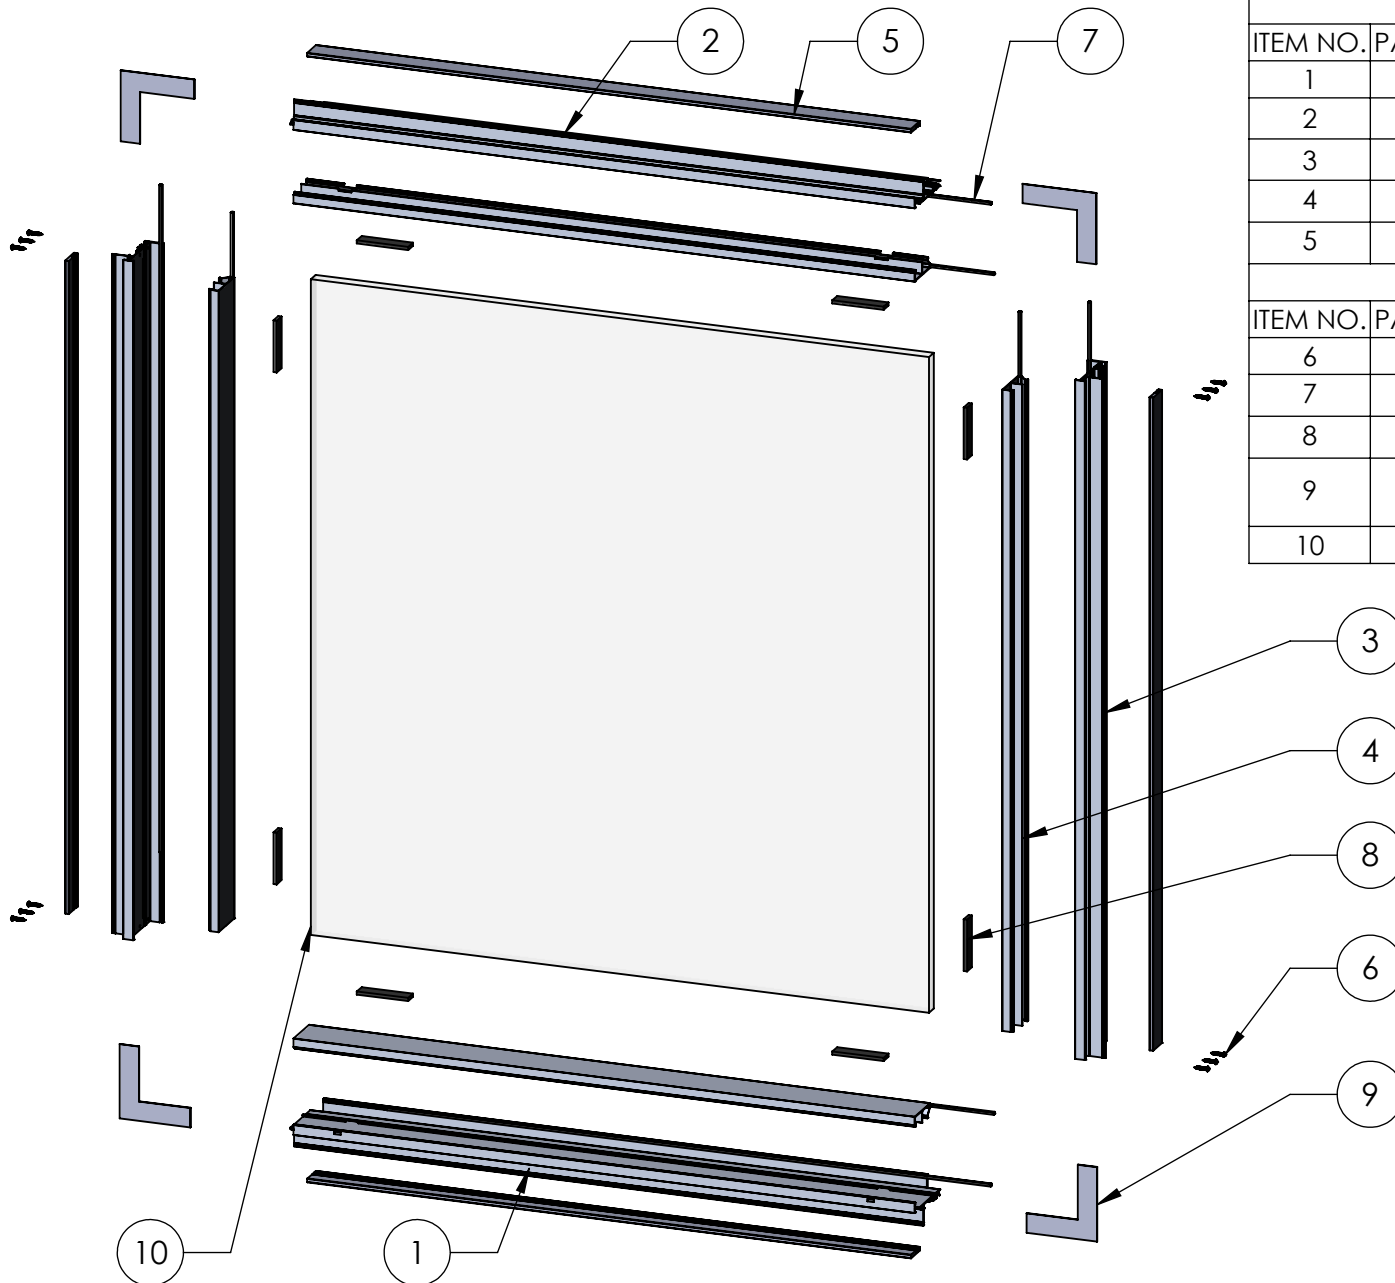

# ASSEMBLY / PARTS LIST (B.O.M.)

**Series: 3800-T**  
**Type: O-GTF, 1" Glass Shown**

ITEM NO.	DESCRIPTION	PAGE #
1	Frame Assembly	2

TITLE: Table of Contents	
DWG. NO. 3800-T O-GTF_Assembly	REV <b>A</b>
DATE: 2/5/21	SHEET 1 OF 2

# ASSEMBLY / PARTS LIST (B.O.M.)

EXTRUSIONS			
ITEM NO.	PART NUMBER	DESCRIPTION	QTY.
1	3805	Sill	1
2	3805	Head	1
3	3805	Jamb	2
4	3801	1" Glass Stop	4
5	3815	Shear Block (HVHZ only)	4
HARDWARE			
ITEM NO.	PART NUMBER	DESCRIPTION	QTY.
6	20350	#10 PHP-A, 1", SS, Clear	12
7	25199	Mini Bulb Vinyl	8
8	18620	Setting Block 4" x 1/4" x 1"	8
9	18629	Metal Corner w/ Double Sided Tape	4
10	-	1" Glass	1

TITLE: Frame Assembly	
DWG. NO. 3800-T O-GTF_Assembly	REV <b>A</b>
DATE: 2/5/21	SHEET 2 OF 2

**PROPRIETARY AND CONFIDENTIAL**  
THE INFORMATION CONTAINED IN THIS DRAWING IS THE SOLE PROPERTY OF FLEETWOOD WINDOWS & DOORS.  
ANY REPRODUCTION IN PART OR AS A WHOLE WITHOUT THE WRITTEN PERMISSION OF FLEETWOOD WINDOWS & DOORS IS PROHIBITED.