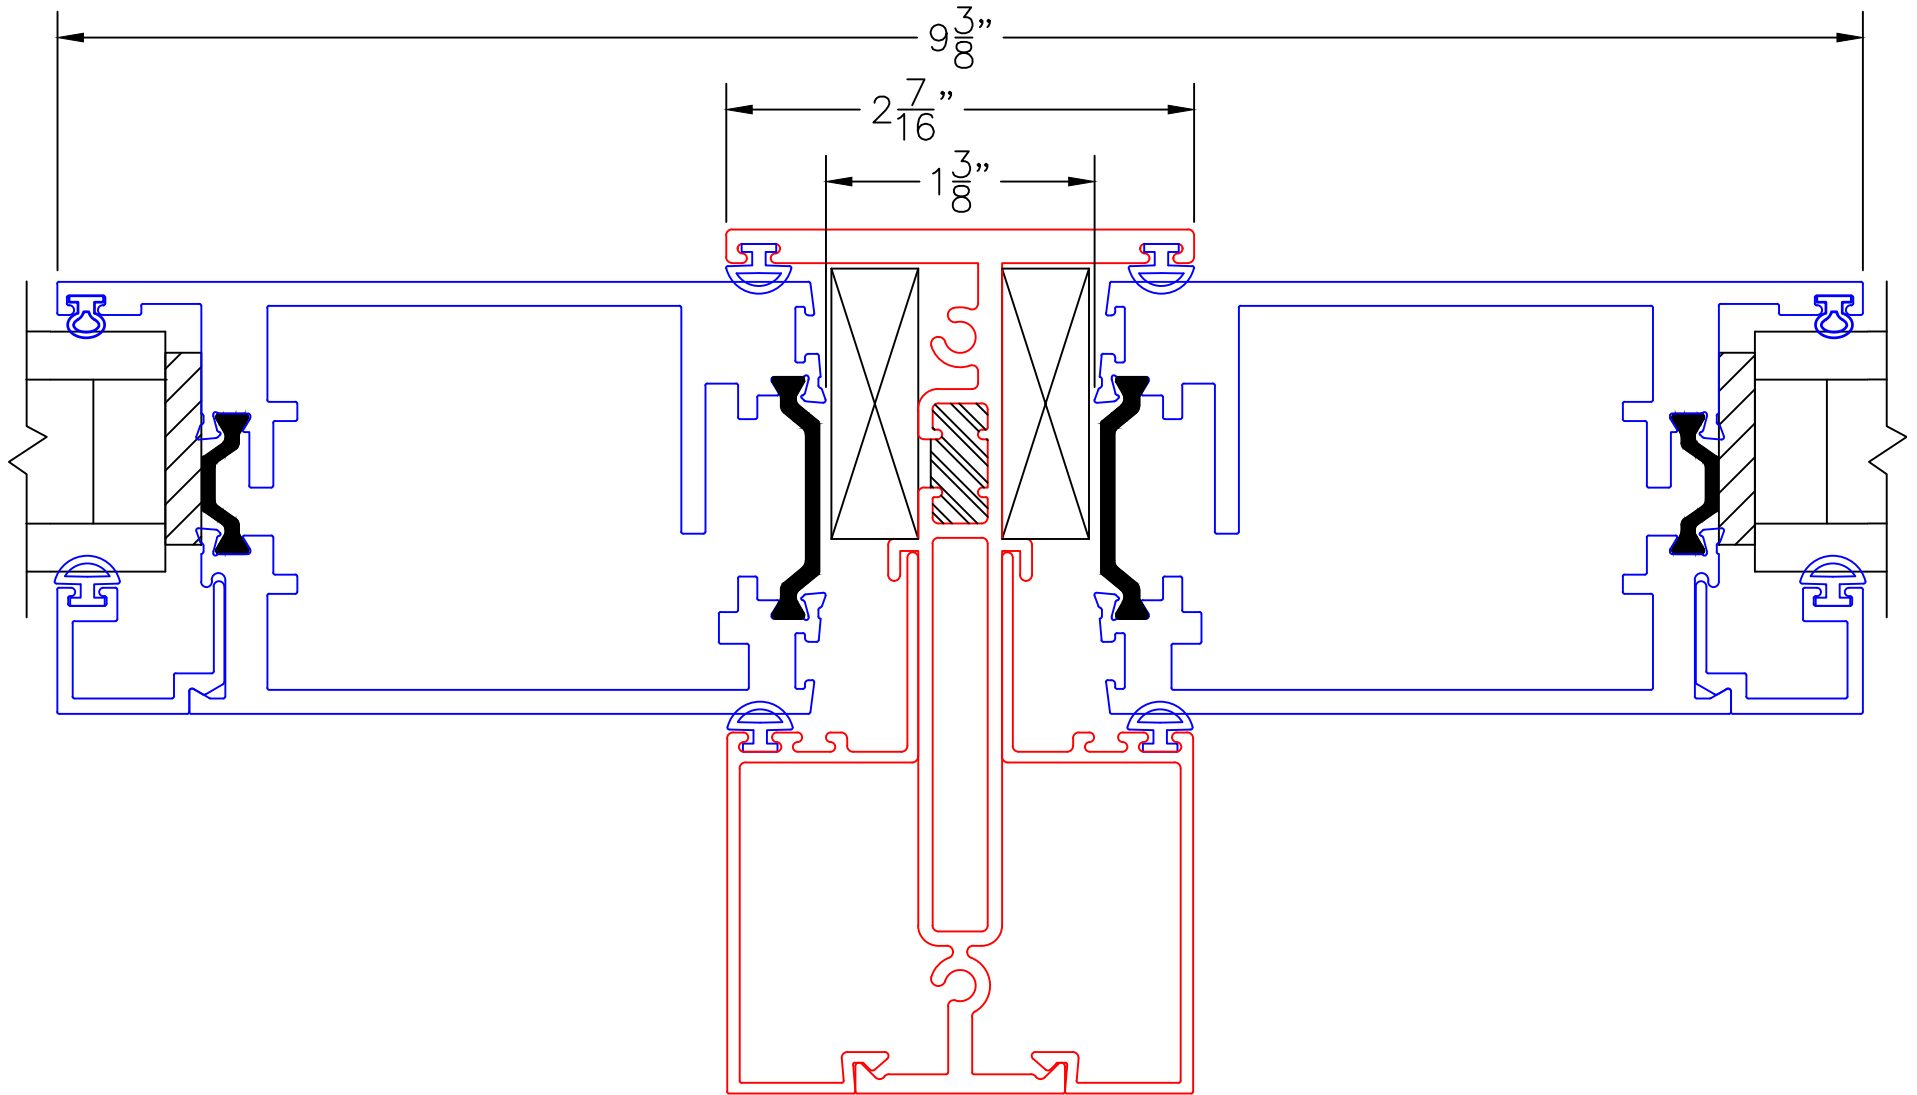

(USE RULER TO SCALE DIMENSIONS IN INCHES)

SCALE: 1/4

DOOR PANEL INSERTS

(USE RULER TO SCALE DIMENSIONS IN INCHES)

SCALE: FULL

DOOR PANEL INSERT DETAILS
1 1/4" GLAZING SHOWN

1
BLOCK HEAD
W/4070-T
PANEL INSERT

(USE RULER TO SCALE DIMENSIONS IN INCHES)

SCALE: FULL

DOOR PANEL INSERT DETAILS
1 1/4" GLAZING SHOWN

2A

BLOCK SILL
W/4400-T
PANEL INSERT

EXTERIOR

1/4" SHIM

5 15/16"

DOOR PANEL INSERT DETAILS
1 1/4" GLAZING SHOWN

3A

BLOCK JAMB
W/4400-T
PANEL INSERT

(USE RULER TO SCALE DIMENSIONS IN INCHES)

SCALE: FULL

4

DOOR PANEL INSERT DETAILS
1 1/4" GLAZING SHOWN

VERTICAL TDL WITH
4070-T PANEL INSERT

EXTERIOR

(USE RULER TO SCALE DIMENSIONS IN INCHES)

SCALE: FULL

4A

DOOR PANEL INSERT DETAILS
1 1/4" GLAZING SHOWN

VERTICAL TDL WITH
4400-T PANEL INSERT

EXTERIOR