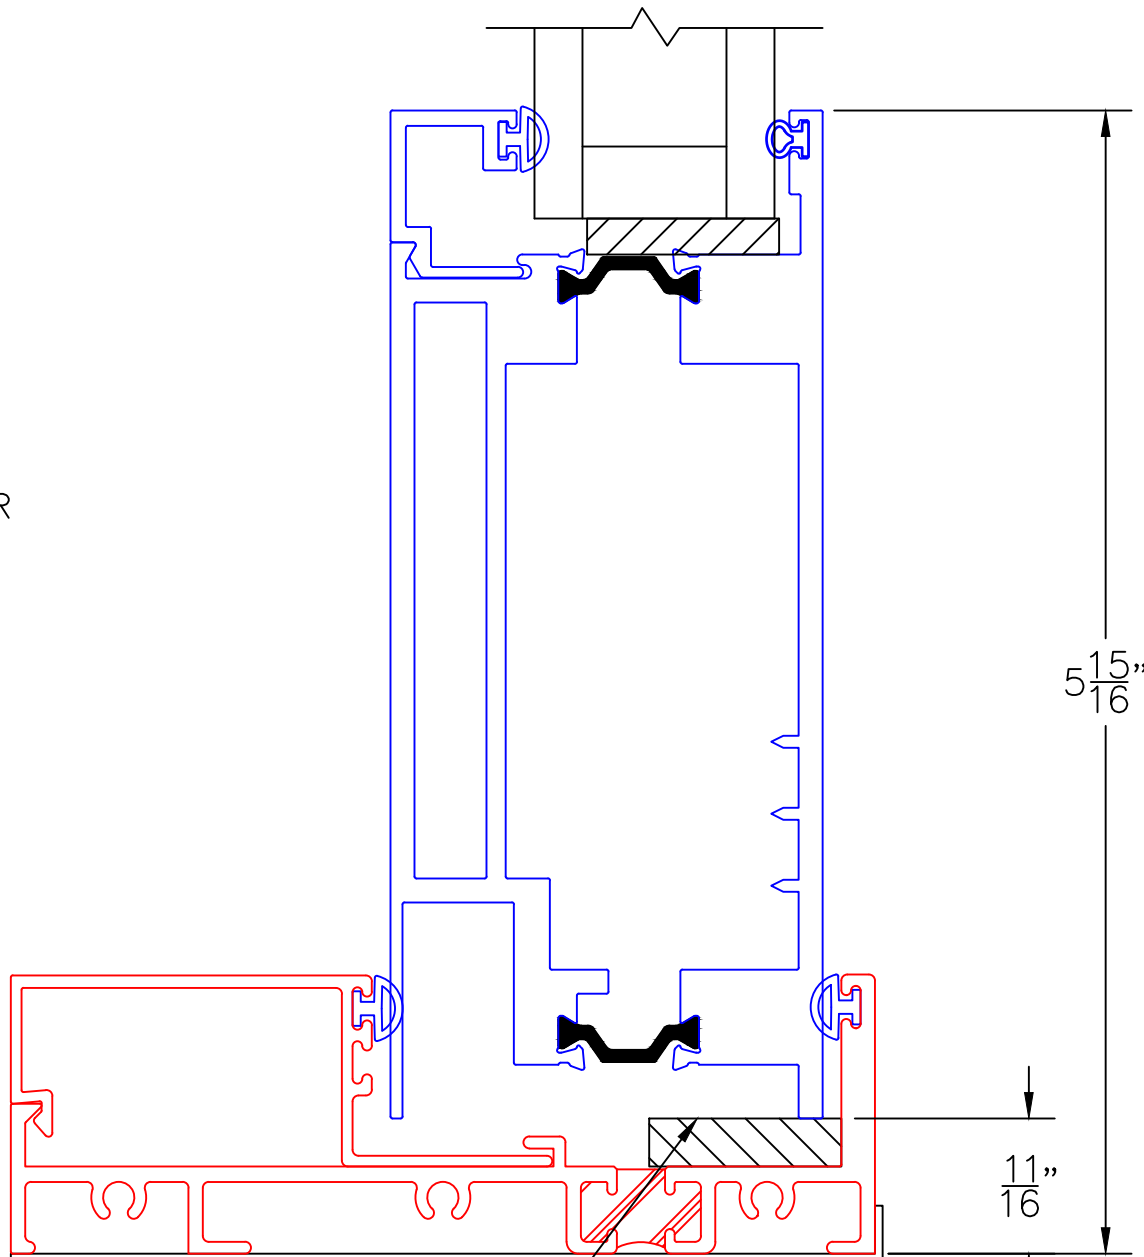

(USE RULER TO SCALE DIMENSIONS IN INCHES)

SCALE: 1/4

DOOR PANEL INSERTS

(USE RULER TO SCALE DIMENSIONS IN INCHES)

SCALE: FULL

DOOR PANEL INSERT DETAILS
1 1/4" GLAZING SHOWN

1
BLOCK HEAD
W/4070-T
PANEL INSERT

EXTERIOR

2
BLOCK SILL
W/4070-T
PANEL INSERT

(USE RULER TO SCALE DIMENSIONS IN INCHES)

SCALE: FULL

DOOR PANEL INSERT DETAILS
1 1/4" GLAZING SHOWN

1A

BLOCK HEAD
W/4400-T
PANEL INSERT

EXTERIOR

(USE RULER TO SCALE DIMENSIONS IN INCHES)

SCALE: FULL

DOOR PANEL INSERT DETAILS
1 1/4" GLAZING SHOWN

2A

BLOCK SILL
W/4400-T
PANEL INSERT

EXTERIOR

1/4" SHIM

5 15/16"

1 1/16"

(USE RULER TO SCALE DIMENSIONS IN INCHES)

SCALE: FULL

DOOR PANEL INSERT DETAILS
1 1/4" GLAZING SHOWN

3

BLOCK JAMB
W/4070-T
PANEL INSERT

(USE RULER TO SCALE DIMENSIONS IN INCHES)

SCALE: FULL