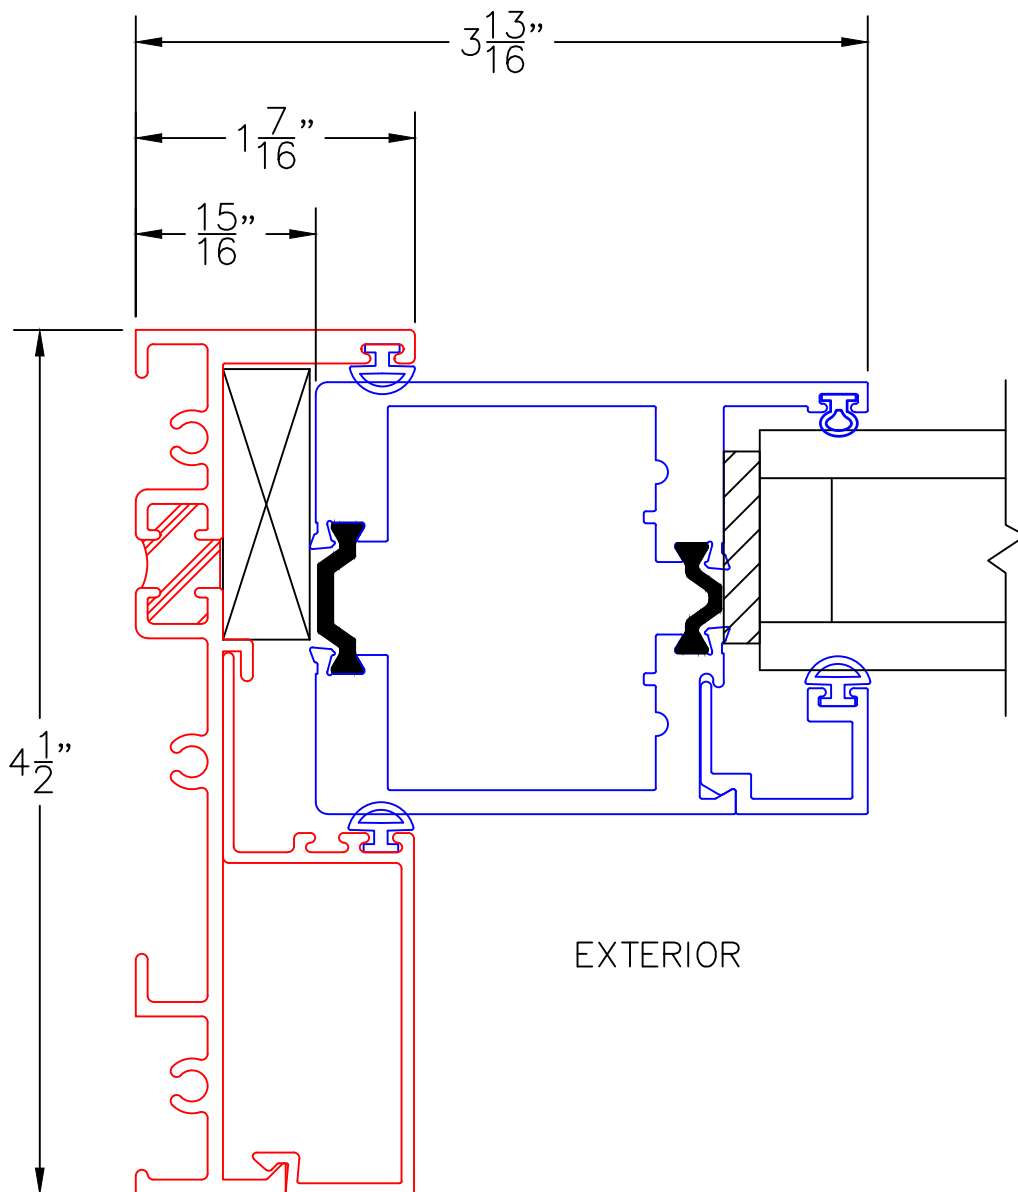

(USE RULER TO SCALE DIMENSIONS IN INCHES)

SCALE: FULL

DOOR PANEL INSERT DETAILS
1 1/4" GLAZING SHOWN

2A

BLOCK SILL
W/4400-T
PANEL INSERT

EXTERIOR

1/4" SHIM

5 15/16"

1 1/16"

(USE RULER TO SCALE DIMENSIONS IN INCHES)

SCALE: FULL

DOOR PANEL INSERT DETAILS
1 1/4" GLAZING SHOWN

3

BLOCK JAMB
W/4070-T
PANEL INSERT

(USE RULER TO SCALE DIMENSIONS IN INCHES)

SCALE: FULL

DOOR PANEL INSERT DETAILS
1 1/4" GLAZING SHOWN

3A

BLOCK JAMB
W/4400-T
PANEL INSERT

(USE RULER TO SCALE DIMENSIONS IN INCHES)

SCALE: FULL

4

DOOR PANEL INSERT DETAILS
1 1/4" GLAZING SHOWN

VERTICAL TDL WITH
4070-T PANEL INSERT

EXTERIOR

(USE RULER TO SCALE DIMENSIONS IN INCHES)

SCALE: FULL

4A

DOOR PANEL INSERT DETAILS
1 1/4" GLAZING SHOWN

VERTICAL TDL WITH
4400-T PANEL INSERT

EXTERIOR