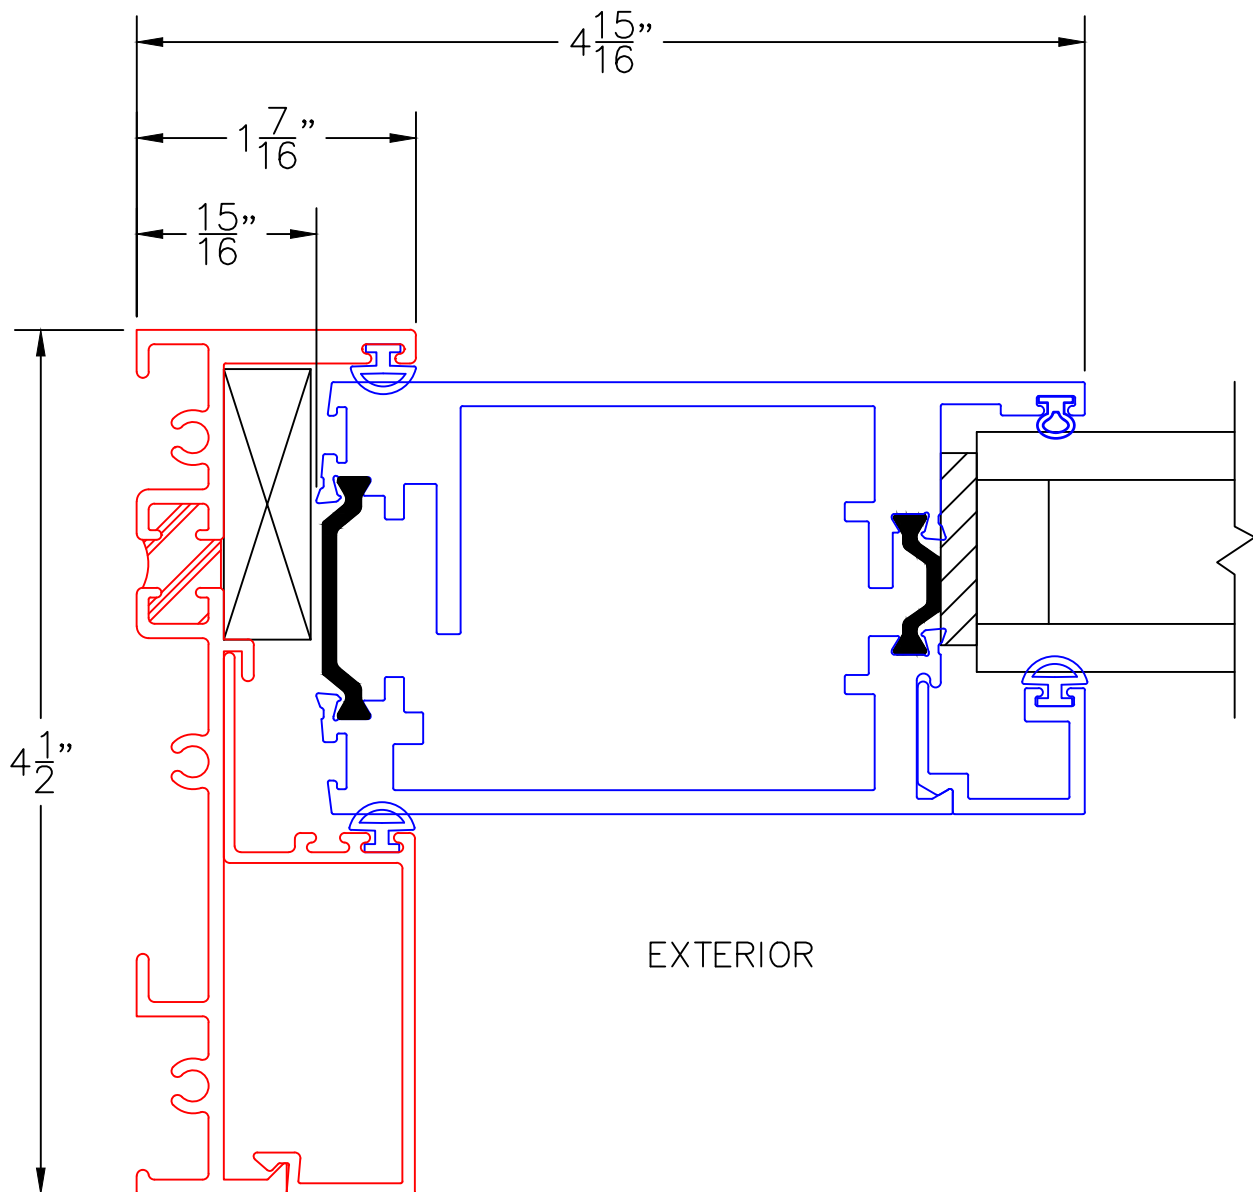

(USE RULER TO SCALE DIMENSIONS IN INCHES)

SCALE: FULL

DOOR PANEL INSERT DETAILS
1 1/4" GLAZING SHOWN

2A

BLOCK SILL
W/4400-T
PANEL INSERT

EXTERIOR

1/4" SHIM

5 15/16"

1 1/16"

(USE RULER TO SCALE DIMENSIONS IN INCHES)

SCALE: FULL

DOOR PANEL INSERT DETAILS
1 1/4" GLAZING SHOWN

3

BLOCK JAMB
W/4070-T
PANEL INSERT

(USE RULER TO SCALE DIMENSIONS IN INCHES)

SCALE: FULL

DOOR PANEL INSERT DETAILS
1 1/4" GLAZING SHOWN

3A

BLOCK JAMB
W/4400-T
PANEL INSERT

(USE RULER TO SCALE DIMENSIONS IN INCHES)

SCALE: FULL

4

DOOR PANEL INSERT DETAILS
1 1/4" GLAZING SHOWN

VERTICAL TDL WITH
4070-T PANEL INSERT

EXTERIOR

(USE RULER TO SCALE DIMENSIONS IN INCHES)

SCALE: FULL

4A

DOOR PANEL INSERT DETAILS
1 1/4" GLAZING SHOWN

VERTICAL TDL WITH
4400-T PANEL INSERT

EXTERIOR