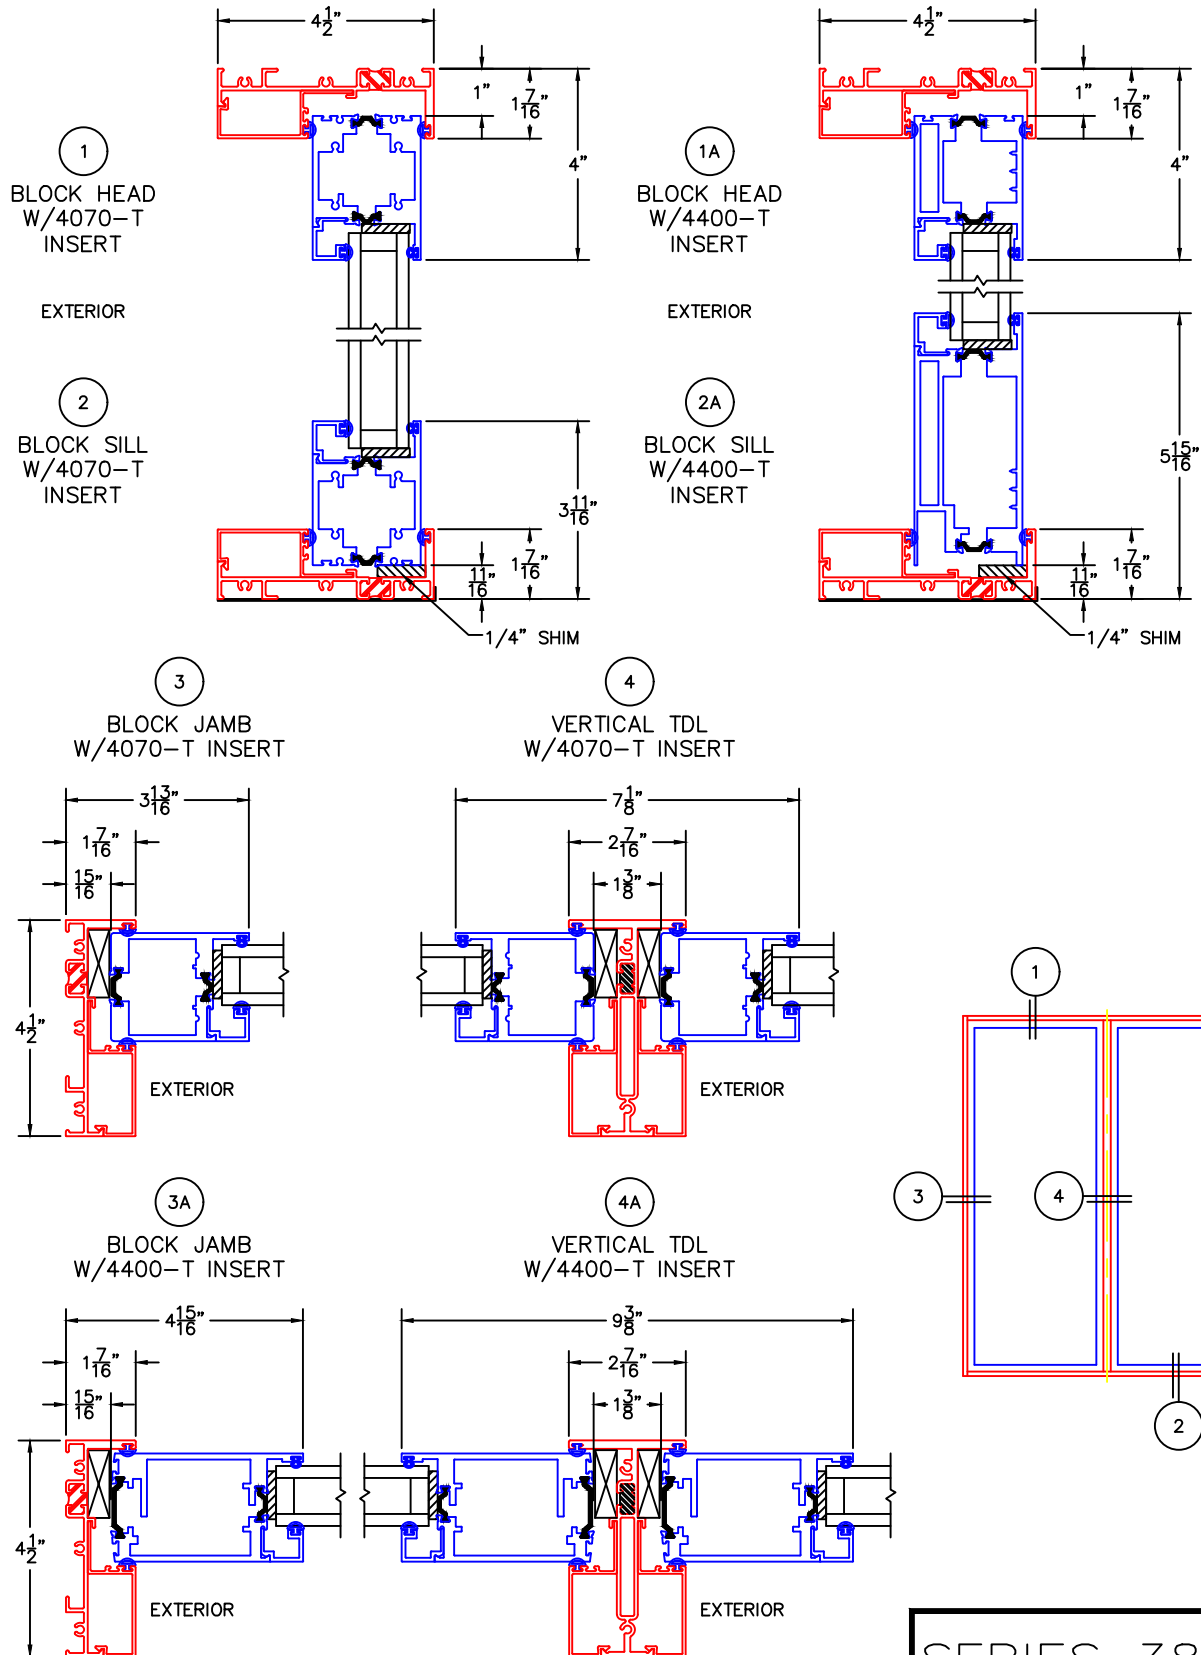

(USE RULER TO SCALE DIMENSIONS IN INCHES)

SCALE: 1/4

DOOR PANEL INSERTS

(USE RULER TO SCALE DIMENSIONS IN INCHES)

SCALE: FULL

DOOR PANEL INSERT DETAILS
1 1/4" GLAZING SHOWN

1
BLOCK HEAD
W/4070-T
PANEL INSERT

EXTERIOR

2
BLOCK SILL
W/4070-T
PANEL INSERT

(USE RULER TO SCALE DIMENSIONS IN INCHES)

SCALE: FULL

DOOR PANEL INSERT DETAILS
1 1/4" GLAZING SHOWN

1A

BLOCK HEAD
W/4400-T
PANEL INSERT

EXTERIOR

(USE RULER TO SCALE DIMENSIONS IN INCHES)

SCALE: FULL

DOOR PANEL INSERT DETAILS
1 1/4" GLAZING SHOWN

2A

BLOCK SILL
W/4400-T
PANEL INSERT

EXTERIOR

1/4" SHIM

5 15/16"

EXTERIOR

(USE RULER TO SCALE DIMENSIONS IN INCHES)

SCALE: FULL

4A

DOOR PANEL INSERT DETAILS
1 1/4" GLAZING SHOWN

VERTICAL TDL WITH
4400-T PANEL INSERT

EXTERIOR