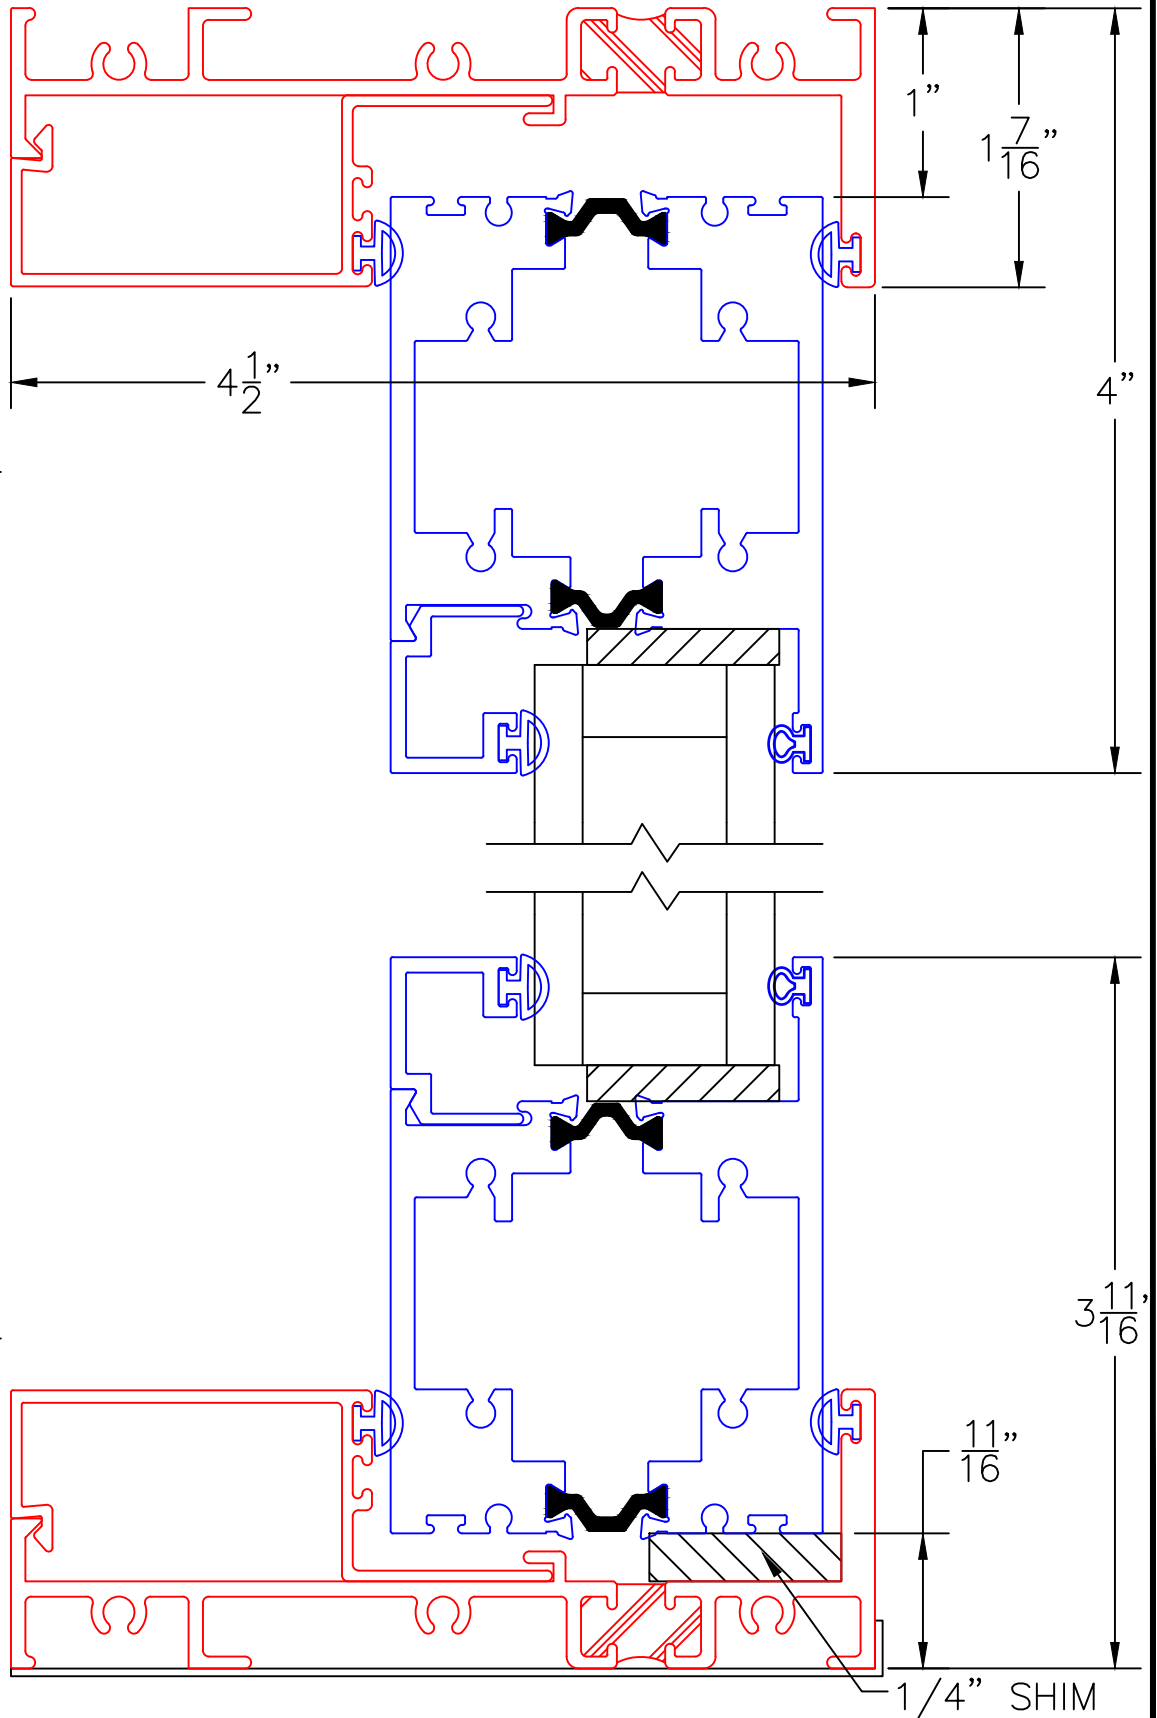

(USE RULER TO SCALE DIMENSIONS IN INCHES)

SCALE: 1/4

DOOR PANEL INSERTS

(USE RULER TO SCALE DIMENSIONS IN INCHES)

SCALE: FULL

DOOR PANEL INSERT DETAILS
1 1/4" GLAZING SHOWN

1
BLOCK HEAD
W/4070-T
PANEL INSERT

EXTERIOR

2
BLOCK SILL
W/4070-T
PANEL INSERT

(USE RULER TO SCALE DIMENSIONS IN INCHES)

SCALE: FULL

DOOR PANEL INSERT DETAILS
1 1/4" GLAZING SHOWN

1A

BLOCK HEAD
W/4400-T
PANEL INSERT

EXTERIOR

(USE RULER TO SCALE DIMENSIONS IN INCHES)

SCALE: FULL

DOOR PANEL INSERT DETAILS
1 1/4" GLAZING SHOWN

2A

BLOCK SILL
W/4400-T
PANEL INSERT

EXTERIOR

1/4" SHIM

5 15/16"

1 1/16"

(USE RULER TO SCALE DIMENSIONS IN INCHES)

SCALE: FULL

DOOR PANEL INSERT DETAILS
1 1/4" GLAZING SHOWN

3

BLOCK JAMB
W/4070-T
PANEL INSERT

(USE RULER TO SCALE DIMENSIONS IN INCHES)

SCALE: FULL