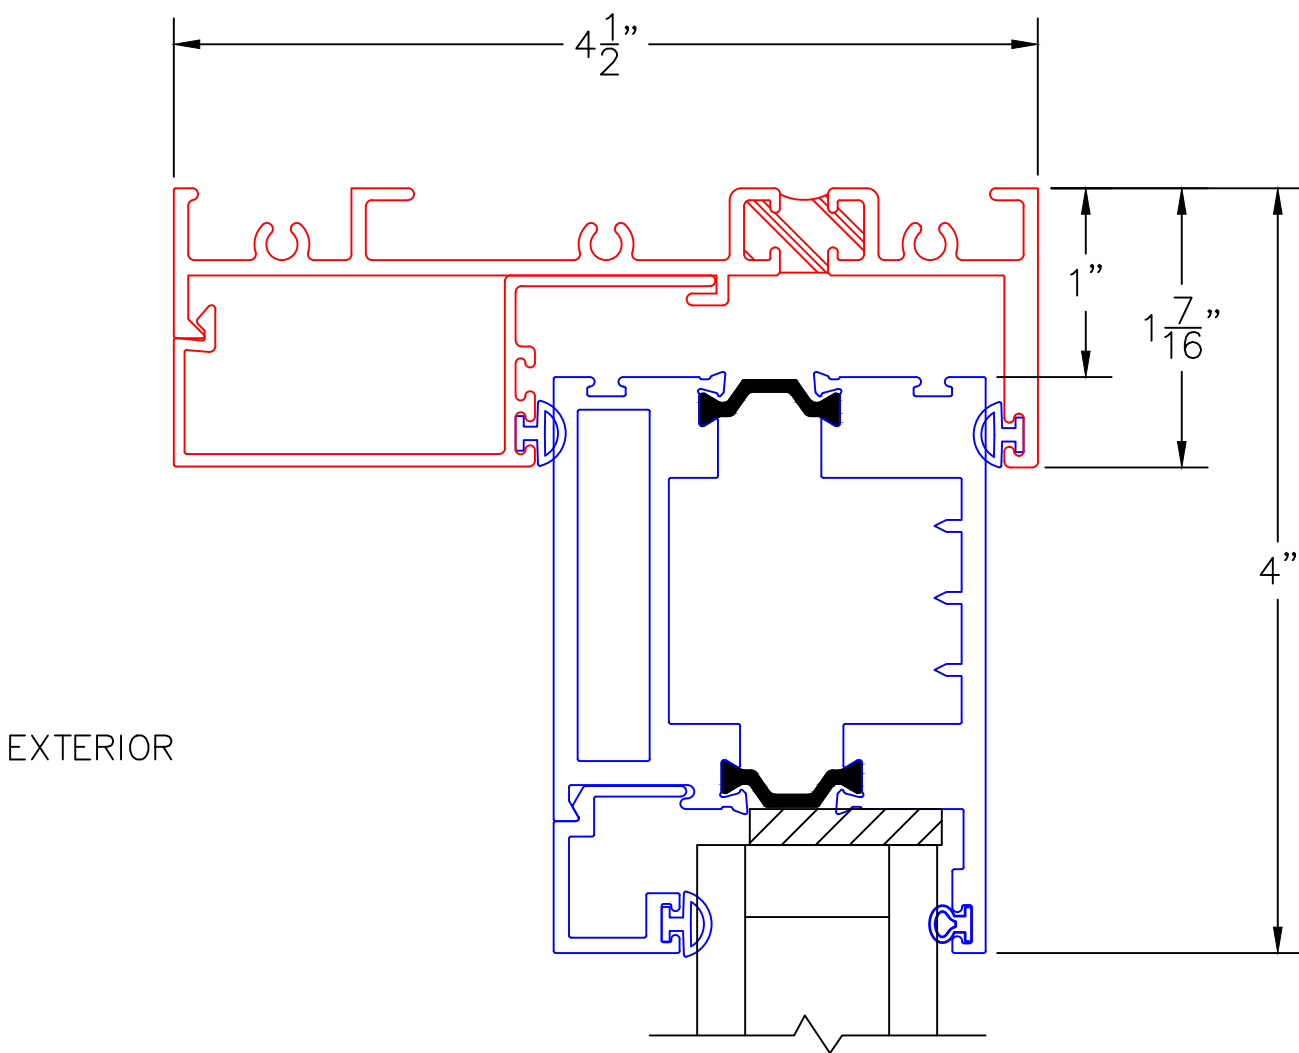

(USE RULER TO SCALE DIMENSIONS IN INCHES)

SCALE: 1/4

DOOR PANEL INSERTS

(USE RULER TO SCALE DIMENSIONS IN INCHES)

SCALE: FULL

DOOR PANEL INSERT DETAILS
1 1/4" GLAZING SHOWN

1
BLOCK HEAD
W/4070-T
PANEL INSERT

EXTERIOR

2
BLOCK SILL
W/4070-T
PANEL INSERT

(USE RULER TO SCALE DIMENSIONS IN INCHES)

SCALE: FULL

DOOR PANEL INSERT DETAILS
1 1/4" GLAZING SHOWN

1A

BLOCK HEAD
W/4400-T
PANEL INSERT

EXTERIOR

(USE RULER TO SCALE DIMENSIONS IN INCHES)

SCALE: FULL

DOOR PANEL INSERT DETAILS
1 1/4" GLAZING SHOWN

2A

BLOCK SILL
W/4400-T
PANEL INSERT

EXTERIOR

1/4" SHIM

5 15/16"

1 1/16"

(USE RULER TO SCALE DIMENSIONS IN INCHES)

SCALE: FULL

DOOR PANEL INSERT DETAILS
1 1/4" GLAZING SHOWN

3

BLOCK JAMB
W/4070-T
PANEL INSERT

(USE RULER TO SCALE DIMENSIONS IN INCHES)

SCALE: FULL