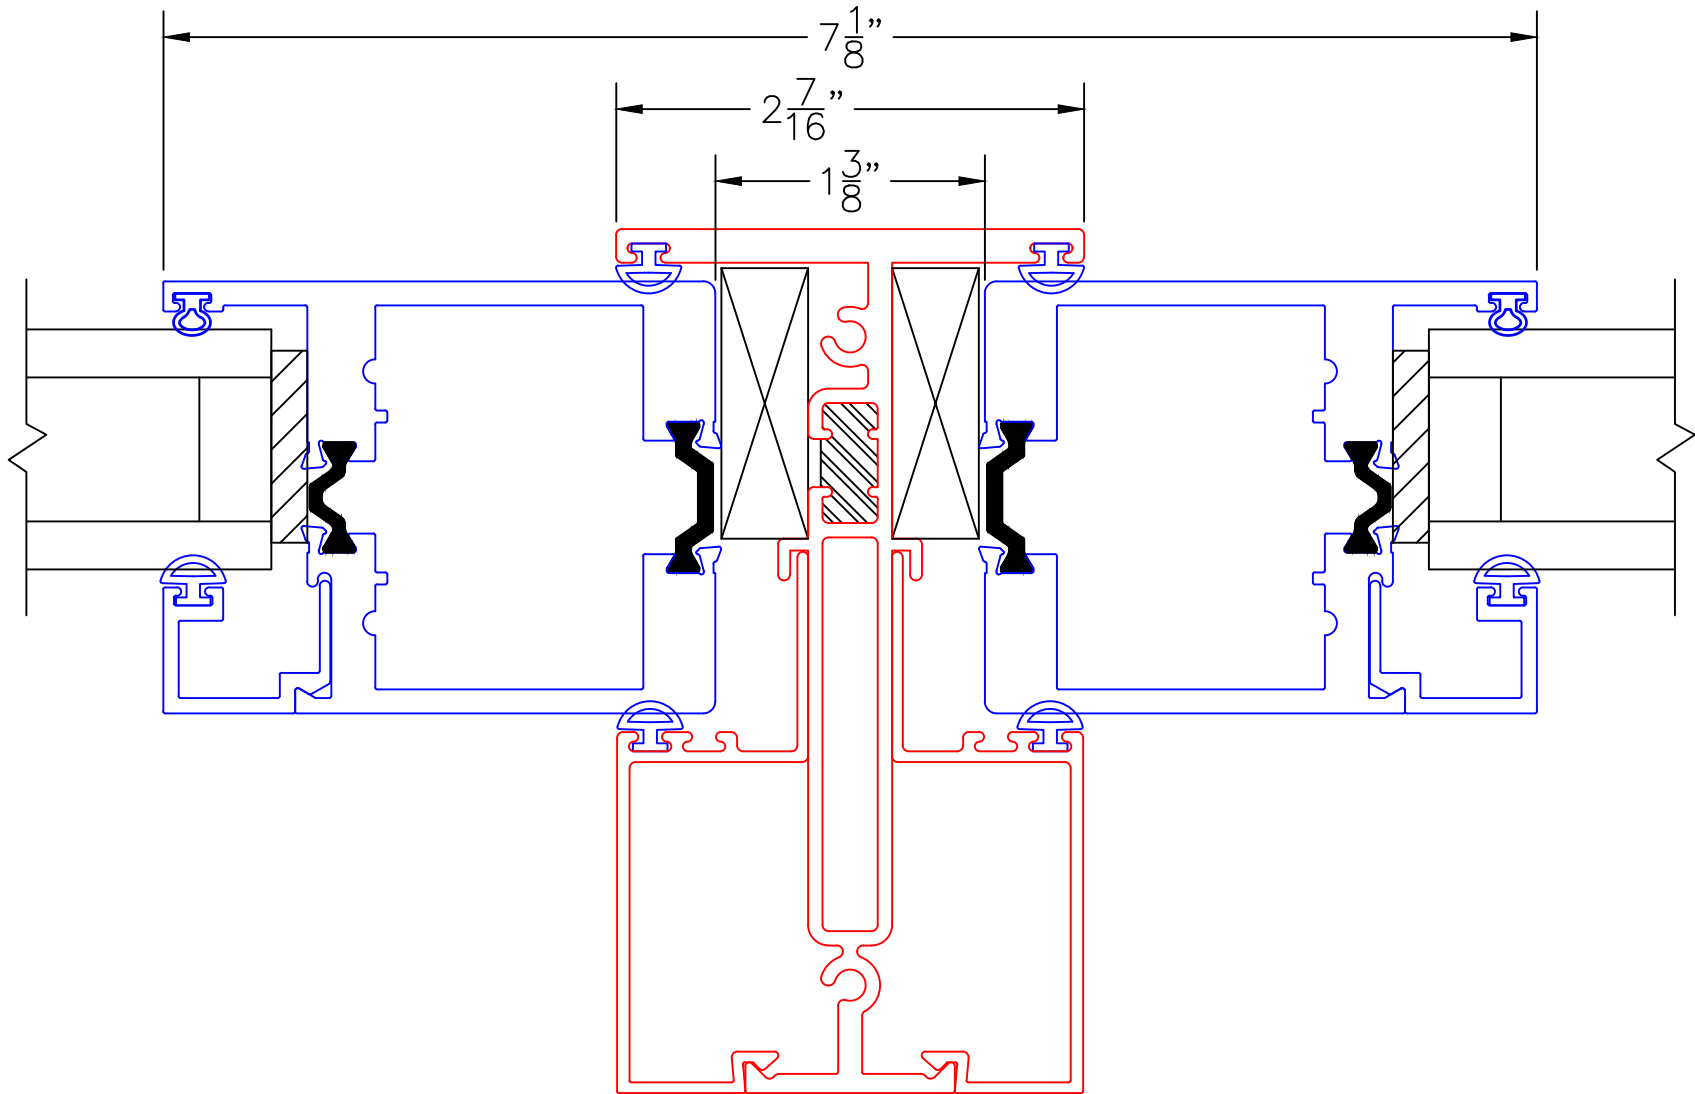

(USE RULER TO SCALE DIMENSIONS IN INCHES)

SCALE: FULL

DOOR PANEL INSERT DETAILS
1 1/4" GLAZING SHOWN

2A

BLOCK SILL
W/4400-T
PANEL INSERT

EXTERIOR

1/4" SHIM

5 15/16"

1 1/16"

(USE RULER TO SCALE DIMENSIONS IN INCHES)

SCALE: FULL

DOOR PANEL INSERT DETAILS
1 1/4" GLAZING SHOWN

3

BLOCK JAMB
W/4070-T
PANEL INSERT

(USE RULER TO SCALE DIMENSIONS IN INCHES)

SCALE: FULL

DOOR PANEL INSERT DETAILS
1 1/4" GLAZING SHOWN

3A

BLOCK JAMB
W/4400-T
PANEL INSERT

(USE RULER TO SCALE DIMENSIONS IN INCHES)

SCALE: FULL

4

DOOR PANEL INSERT DETAILS
1 1/4" GLAZING SHOWN

VERTICAL TDL WITH
4070-T PANEL INSERT

EXTERIOR

(USE RULER TO SCALE DIMENSIONS IN INCHES)

SCALE: FULL

4A

DOOR PANEL INSERT DETAILS
1 1/4" GLAZING SHOWN

VERTICAL TDL WITH
4400-T PANEL INSERT

EXTERIOR