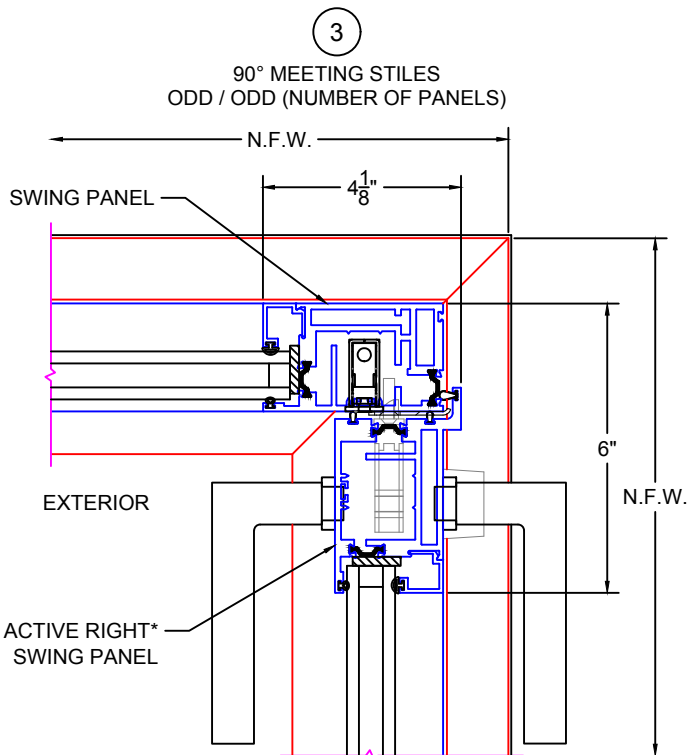

FOLDING DOOR DETAILS
90° INSIDE CORNERS -- IN-SWING ONLY

(USE RULER TO SCALE DIMENSIONS IN INCHES)
SCALE: 1/4

- GLASS PENETRATION = 9/16"
- *ACTIVE RIGHT IS DEFAULT ON ODD / ODD AND EVEN / EVEN CONFIGURATIONS.
- N.F.W. TO FLUSH TRACK (X AND Y AXES) = 1.28"
- EXTERIOR RATED PRODUCTS HAVE WEEP SLOTS ON HORIZONTAL SILLS.