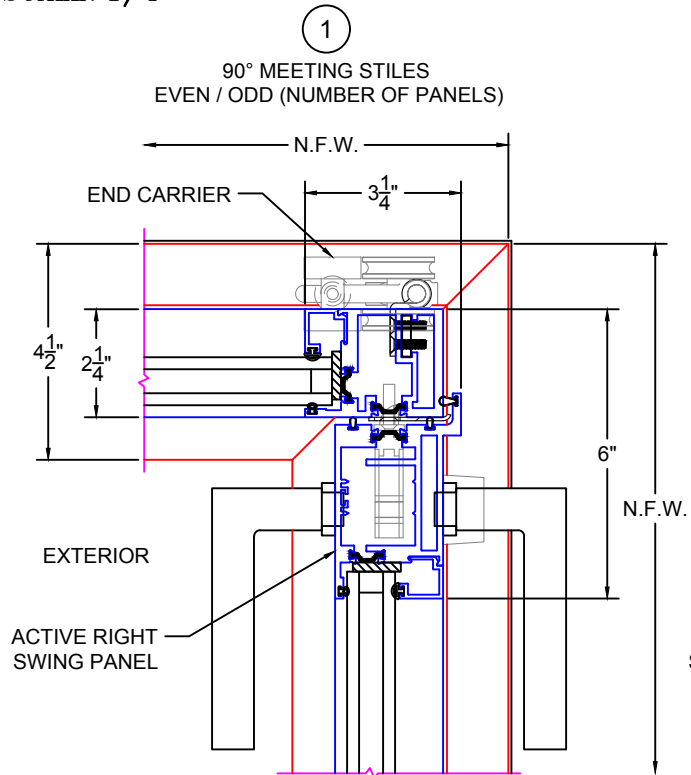

FOLDING DOOR DETAILS
90° INSIDE CORNERS -- IN-SWING ONLY

(USE RULER TO SCALE DIMENSIONS IN INCHES)
SCALE: 1/4

- GLASS PENETRATION = 9/16"
- *ACTIVE RIGHT IS DEFAULT ON ODD / ODD AND EVEN / EVEN CONFIGURATIONS.
- N.F.W. TO FLUSH TRACK (X AND Y AXES) = 1.28"
- EXTERIOR RATED PRODUCTS HAVE WEEP SLOTS ON HORIZONTAL SILLS.