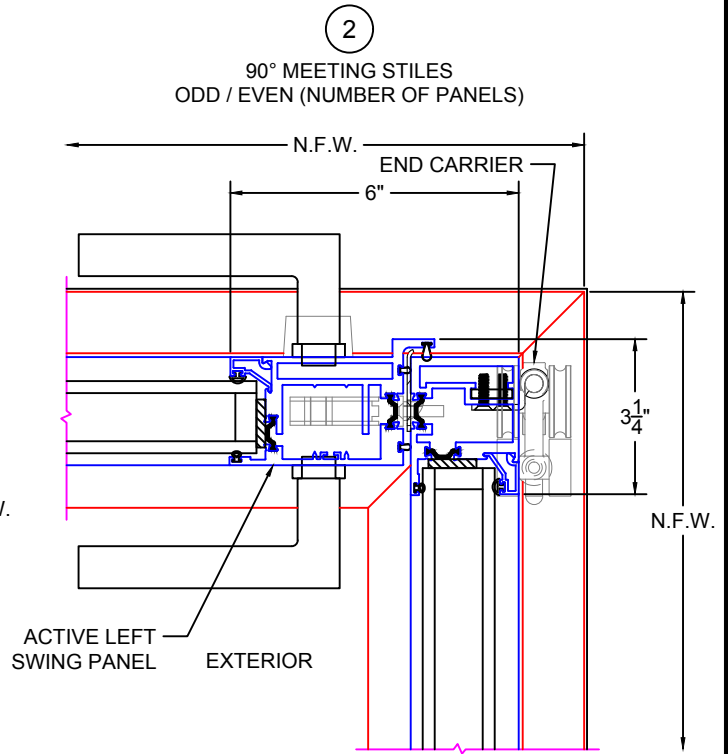

FOLDING DOOR DETAILS
90° INSIDE CORNERS -- IN-SWING ONLY

(USE RULER TO SCALE DIMENSIONS IN INCHES)
SCALE: 1/4

- GLASS PENETRATION = 9/16"
- *ACTIVE RIGHT IS DEFAULT ON ODD / ODD AND EVEN / EVEN CONFIGURATIONS.
- N.F.W. TO FLUSH TRACK (X AND Y AXES) = 1.28"
- EXTERIOR RATED PRODUCTS HAVE WEEP SLOTS ON HORIZONTAL SILLS.