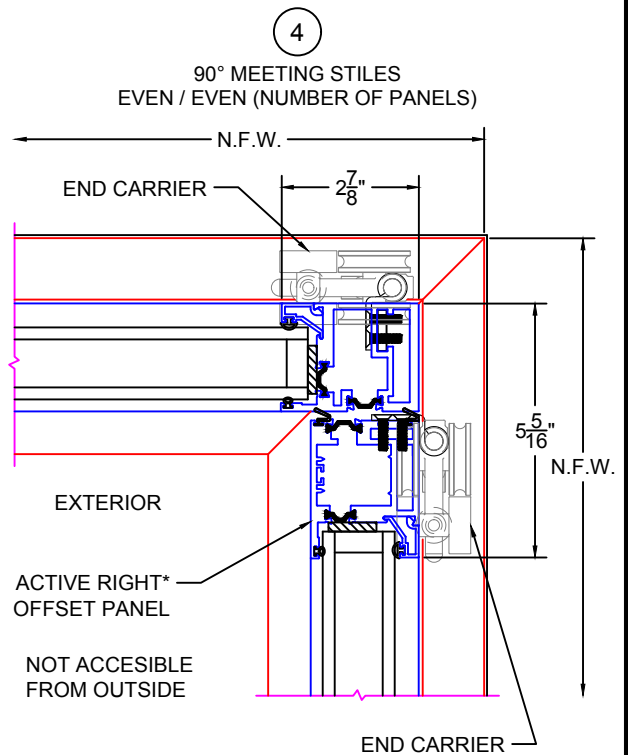

FOLDING DOOR DETAILS
90° INSIDE CORNERS -- IN-SWING ONLY

(USE RULER TO SCALE DIMENSIONS IN INCHES)
SCALE: 1/4

- GLASS PENETRATION = 9/16"
- *ACTIVE RIGHT IS DEFAULT ON ODD / ODD AND EVEN / EVEN CONFIGURATIONS.
- N.F.W. TO FLUSH TRACK (X AND Y AXES) = 1.28"
- EXTERIOR RATED PRODUCTS HAVE WEEP SLOTS ON HORIZONTAL SILLS.