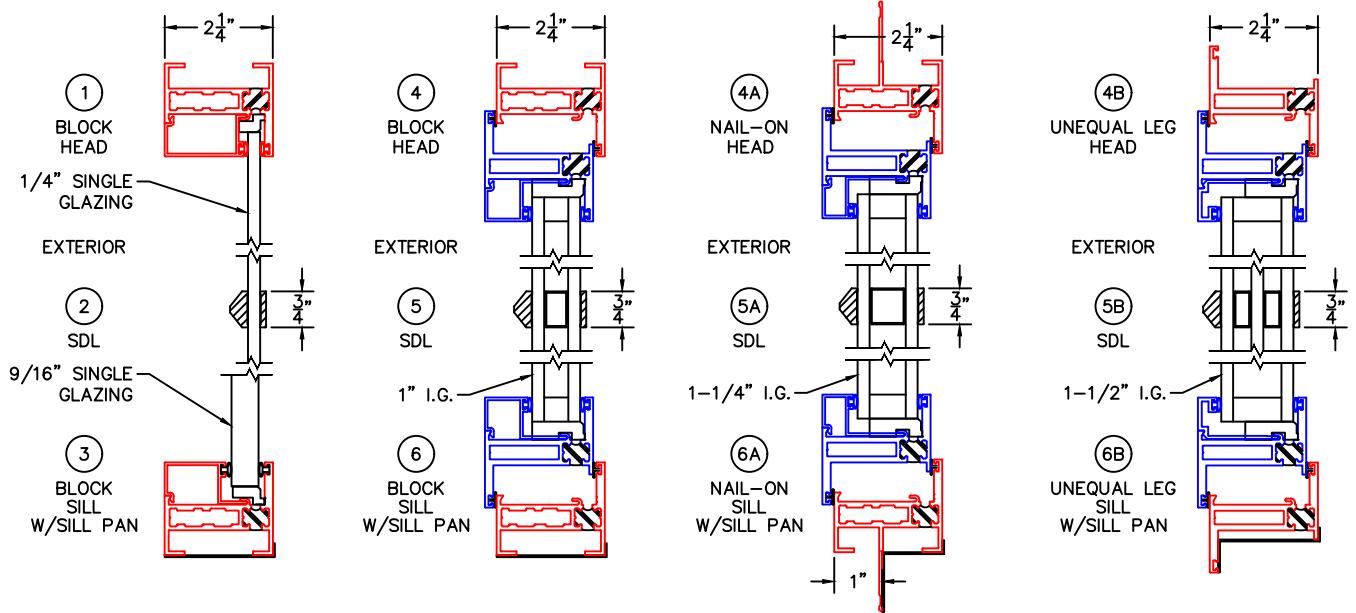

(USE RULER TO SCALE DIMENSIONS IN INCHES)

SCALE: 1/4"

STEEL LOOK SDL'S
1/4", 9/16" SINGLE AND 1", 1-1/4",
1-1/2" INSULATED GLAZING SHOWN

OUTSIDE GLAZED FIXED, CASEMENT, AND AWNING WINDOW

INSIDE GLAZED FIXED AND HOPPER

-GLASS PENETRATION: 1/2"
-SDL'S DIVIDED EQUALLY IN GLASS (NOT DAYLIGHT) UNLESS OTHERWISE NOTED.
-EXTERIOR RATED PRODUCTS HAVE WEEP SLOTS ON HORIZONTAL SILLS.