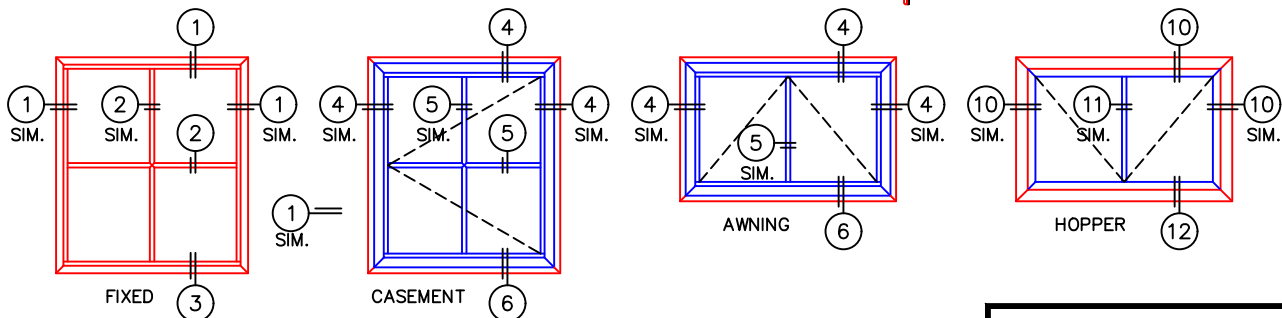

(USE RULER TO SCALE DIMENSIONS IN INCHES)

SCALE: 1/4"

STEEL LOOK SDL'S
1/4", 9/16" SINGLE AND 1", 1-1/4",
1-1/2" INSULATED GLAZING SHOWN

OUTSIDE GLAZED FIXED, CASEMENT, AND AWNING WINDOW

INSIDE GLAZED FIXED AND HOPPER

-GLASS PENETRATION: 1/2"
-SDL'S DIVIDED EQUALLY IN GLASS (NOT DAYLIGHT) UNLESS OTHERWISE NOTED.
-EXTERIOR RATED PRODUCTS HAVE WEEP SLOTS ON HORIZONTAL SILLS.