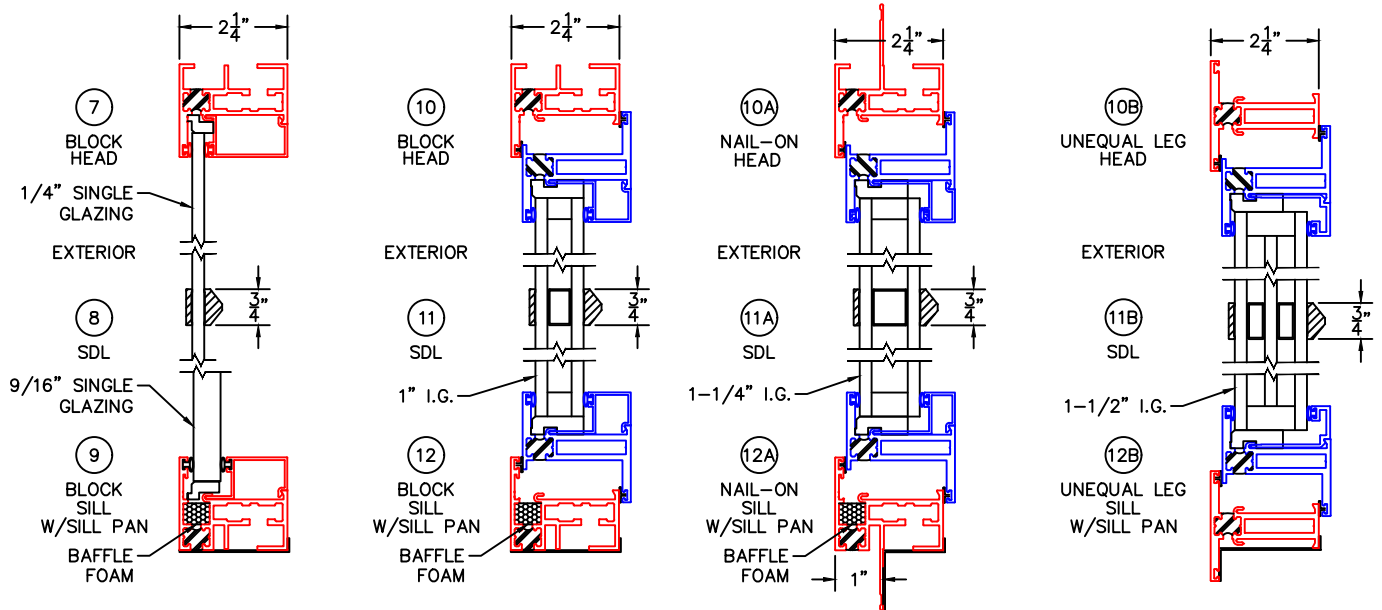

(USE RULER TO SCALE DIMENSIONS IN INCHES)

SCALE: 1/4"

STEEL LOOK SDL'S
1/4", 9/16" SINGLE AND 1", 1-1/4",
1-1/2" INSULATED GLAZING SHOWN

OUTSIDE GLAZED FIXED, CASEMENT, AND AWNING WINDOW

INSIDE GLAZED FIXED AND HOPPER

-GLASS PENETRATION: 1/2"
-SDL'S DIVIDED EQUALLY IN GLASS (NOT DAYLIGHT) UNLESS OTHERWISE NOTED.
-EXTERIOR RATED PRODUCTS HAVE WEEP SLOTS ON HORIZONTAL SILLS.