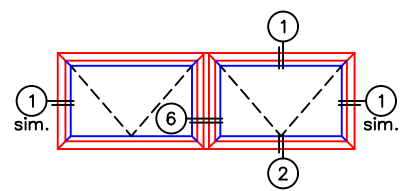

0 1 2 3 4 5 6  
 (USE RULER TO SCALE DIMENSIONS IN INCHES)  
**SCALE: 1/4**

**HOPPER WINDOW DETAILS**  
 1/4", 1", 1-1/4" & 1-1/2"  
 INSIDE GLAZING SHOWN

**HARDWARE OPTIONS**

-GLASS PENETRATION: 1/2"  
 -EXTERIOR RATED PRODUCTS HAVE WEEP SLOTS ON HORIZONTAL SILLS.

0 0.5 1  
(USE RULER TO SCALE DIMENSIONS IN INCHES)  
**SCALE: FULL**

**HOPPER WINDOW DETAILS**  
**1/4" SINGLE GLAZING SHOWN**

(USE RULER TO SCALE DIMENSIONS IN INCHES)

**SCALE: 3/4**

**HOPPER WINDOW DETAILS**  
**1" INSULATED GLAZING SHOWN**

0 0.5 1  
(USE RULER TO SCALE DIMENSIONS IN INCHES)  
**SCALE: FULL**

HOPPER WINDOW DETAILS  
1-1/4" & 1-1/2"  
INSULATED GLAZING SHOWN

1B  
UNEQUAL LEG  
HEAD

EXTERIOR

2B  
UNEQUAL LEG  
SILL W/ SILL PAN

0 0.5 1  
(USE RULER TO SCALE DIMENSIONS IN INCHES)  
**SCALE: FULL**

HOPPER WINDOW DETAILS  
1/4" SINGLE GLAZING SHOWN

CUSTODIAL LOCK WITH FLAT SCREEN

0 0.5 1  
(USE RULER TO SCALE DIMENSIONS IN INCHES)  
**SCALE: FULL**