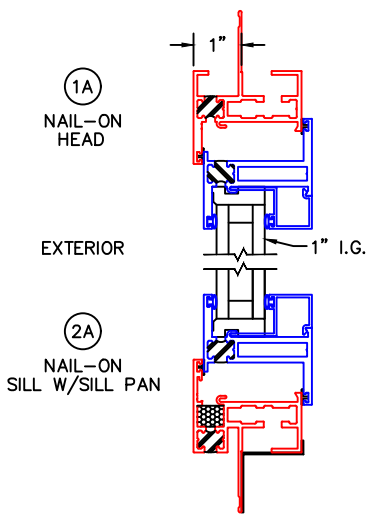

0 1 2 3 4 5 6  
 (USE RULER TO SCALE DIMENSIONS IN INCHES)  
**SCALE: 1/4**

**HOPPER WINDOW DETAILS**  
 1/4", 1", 1-1/4" & 1-1/2"  
 INSIDE GLAZING SHOWN

**HARDWARE OPTIONS**

-GLASS PENETRATION: 1/2"  
 -EXTERIOR RATED PRODUCTS HAVE WEEP SLOTS ON HORIZONTAL SILLS.

0 0.5 1  
(USE RULER TO SCALE DIMENSIONS IN INCHES)  
**SCALE: FULL**

**HOPPER WINDOW DETAILS**  
**1/4" SINGLE GLAZING SHOWN**

(USE RULER TO SCALE DIMENSIONS IN INCHES)

**SCALE: 3/4**

**HOPPER WINDOW DETAILS**  
**1" INSULATED GLAZING SHOWN**

0 0.5 1  
(USE RULER TO SCALE DIMENSIONS IN INCHES)  
**SCALE: FULL**

HOPPER WINDOW DETAILS  
1-1/4" & 1-1/2"  
INSULATED GLAZING SHOWN

1B  
UNEQUAL LEG  
HEAD

EXTERIOR

2B  
UNEQUAL LEG  
SILL W/ SILL PAN

0 0.5 1  
(USE RULER TO SCALE DIMENSIONS IN INCHES)  
**SCALE: FULL**

HOPPER WINDOW DETAILS  
1/4" SINGLE GLAZING SHOWN

CUSTODIAL LOCK WITH FLAT SCREEN

0 0.5 1  
(USE RULER TO SCALE DIMENSIONS IN INCHES)  
**SCALE: FULL**