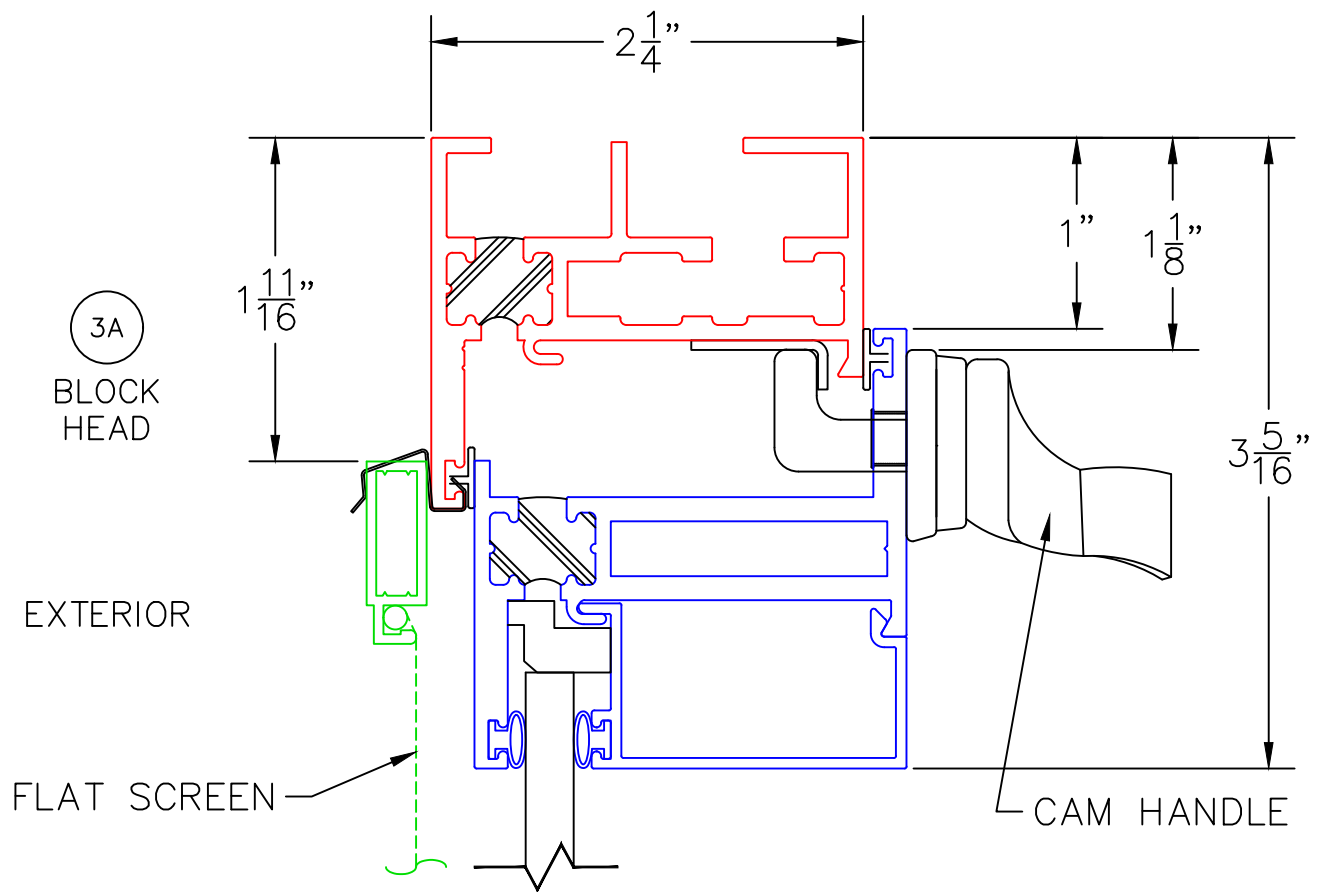

0 0.5 1  
(USE RULER TO SCALE DIMENSIONS IN INCHES)  
**SCALE: FULL**

HOPPER WINDOW DETAILS  
1-1/4" & 1-1/2"  
INSULATED GLAZING SHOWN

1B  
UNEQUAL LEG  
HEAD

EXTERIOR

2B  
UNEQUAL LEG  
SILL W/ SILL PAN

0 0.5 1  
(USE RULER TO SCALE DIMENSIONS IN INCHES)  
**SCALE: FULL**

HOPPER WINDOW DETAILS  
1/4" SINGLE GLAZING SHOWN

CUSTODIAL LOCK WITH FLAT SCREEN

0 0.5 1  
(USE RULER TO SCALE DIMENSIONS IN INCHES)  
**SCALE: FULL**

HOPPER WINDOW DETAILS  
1/4" SINGLE GLAZING SHOWN

CAM HANDLE WITH FLAT SCREEN

0 0.5 1  
(USE RULER TO SCALE DIMENSIONS IN INCHES)  
**SCALE: FULL**

HOPPER WINDOW DETAILS  
1/4" SINGLE GLAZING SHOWN

SPRING LATCH WITH FLAT SCREEN

0 0.5 1  
(USE RULER TO SCALE DIMENSIONS IN INCHES)  
**SCALE: FULL**

HOPPER WINDOW DETAILS  
1/4" SINGLE GLAZING SHOWN

4

JAMB  
4-BAR HINGE

0 0.5 1  
(USE RULER TO SCALE DIMENSIONS IN INCHES)  
**SCALE: FULL**