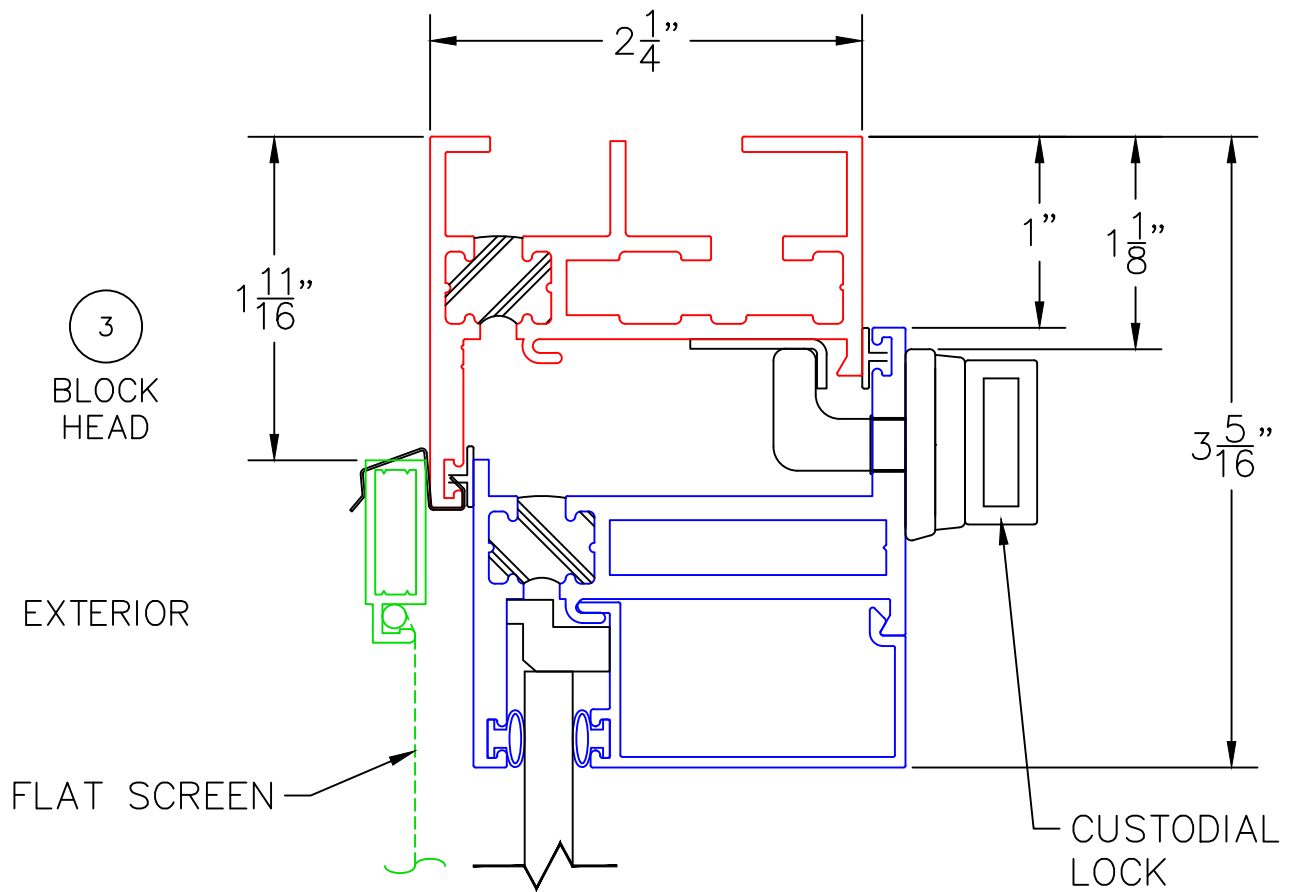

0 1 2 3 4 5 6  
 (USE RULER TO SCALE DIMENSIONS IN INCHES)  
**SCALE: 1/4**

**HOPPER WINDOW DETAILS**  
 1/4", 1", 1-1/4" & 1-1/2"  
 INSIDE GLAZING SHOWN

**HARDWARE OPTIONS**

-GLASS PENETRATION: 1/2"  
 -EXTERIOR RATED PRODUCTS HAVE WEEP SLOTS ON HORIZONTAL SILLS.

0 0.5 1  
(USE RULER TO SCALE DIMENSIONS IN INCHES)  
**SCALE: FULL**

**HOPPER WINDOW DETAILS**  
**1/4" SINGLE GLAZING SHOWN**

(USE RULER TO SCALE DIMENSIONS IN INCHES)

**SCALE: 3/4**

**HOPPER WINDOW DETAILS**  
**1" INSULATED GLAZING SHOWN**

0 0.5 1  
(USE RULER TO SCALE DIMENSIONS IN INCHES)  
**SCALE: FULL**

HOPPER WINDOW DETAILS  
1-1/4" & 1-1/2"  
INSULATED GLAZING SHOWN

1B  
UNEQUAL LEG  
HEAD

EXTERIOR

2B  
UNEQUAL LEG  
SILL W/ SILL PAN

0 0.5 1  
(USE RULER TO SCALE DIMENSIONS IN INCHES)  
**SCALE: FULL**

HOPPER WINDOW DETAILS  
1/4" SINGLE GLAZING SHOWN

CUSTODIAL LOCK WITH FLAT SCREEN

0 0.5 1  
(USE RULER TO SCALE DIMENSIONS IN INCHES)  
**SCALE: FULL**