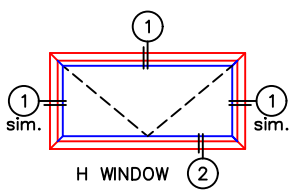

0 1 2 3 4 5 6  
 (USE RULER TO SCALE DIMENSIONS IN INCHES)  
**SCALE: 1/4**

**HOPPER WINDOW DETAILS**  
 1/4", 1", 1-1/4" & 1-1/2"  
 INSIDE GLAZING SHOWN

**HARDWARE OPTIONS**

-GLASS PENETRATION: 1/2"  
 -EXTERIOR RATED PRODUCTS HAVE WEEP SLOTS ON HORIZONTAL SILLS.

0 0.5 1  
(USE RULER TO SCALE DIMENSIONS IN INCHES)  
**SCALE: FULL**

**HOPPER WINDOW DETAILS**  
**1/4" SINGLE GLAZING SHOWN**

(USE RULER TO SCALE DIMENSIONS IN INCHES)

**SCALE: 3/4**

**HOPPER WINDOW DETAILS**  
**1" INSULATED GLAZING SHOWN**

0 0.5 1  
(USE RULER TO SCALE DIMENSIONS IN INCHES)  
**SCALE: FULL**

HOPPER WINDOW DETAILS  
1-1/4" & 1-1/2"  
INSULATED GLAZING SHOWN

1B  
UNEQUAL LEG  
HEAD

EXTERIOR

2B  
UNEQUAL LEG  
SILL W/ SILL PAN

0 0.5 1  
(USE RULER TO SCALE DIMENSIONS IN INCHES)  
**SCALE: FULL**

HOPPER WINDOW DETAILS  
1/4" SINGLE GLAZING SHOWN

CUSTODIAL LOCK WITH FLAT SCREEN

0 0.5 1  
(USE RULER TO SCALE DIMENSIONS IN INCHES)  
**SCALE: FULL**