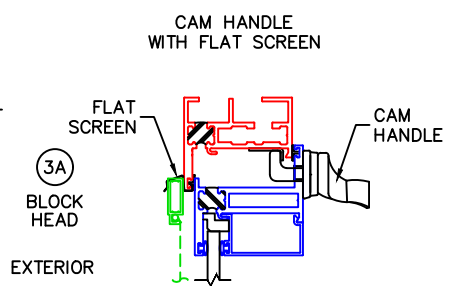

0 1 2 3 4 5 6  
 (USE RULER TO SCALE DIMENSIONS IN INCHES)  
**SCALE: 1/4**

**HOPPER WINDOW DETAILS**  
 1/4", 1", 1-1/4" & 1-1/2"  
 INSIDE GLAZING SHOWN

**HARDWARE OPTIONS**

-GLASS PENETRATION: 1/2"  
 -EXTERIOR RATED PRODUCTS HAVE WEEP SLOTS ON HORIZONTAL SILLS.

0 0.5 1  
(USE RULER TO SCALE DIMENSIONS IN INCHES)  
**SCALE: FULL**

**HOPPER WINDOW DETAILS**  
**1/4" SINGLE GLAZING SHOWN**

(USE RULER TO SCALE DIMENSIONS IN INCHES)

**SCALE: 3/4**

**HOPPER WINDOW DETAILS**  
**1" INSULATED GLAZING SHOWN**

0 0.5 1  
(USE RULER TO SCALE DIMENSIONS IN INCHES)  
**SCALE: FULL**

HOPPER WINDOW DETAILS  
1-1/4" & 1-1/2"  
INSULATED GLAZING SHOWN

1B  
UNEQUAL LEG  
HEAD

EXTERIOR

2B  
UNEQUAL LEG  
SILL W/ SILL PAN

0 0.5 1  
(USE RULER TO SCALE DIMENSIONS IN INCHES)  
**SCALE: FULL**

HOPPER WINDOW DETAILS  
1/4" SINGLE GLAZING SHOWN

CUSTODIAL LOCK WITH FLAT SCREEN

0 0.5 1  
(USE RULER TO SCALE DIMENSIONS IN INCHES)  
**SCALE: FULL**