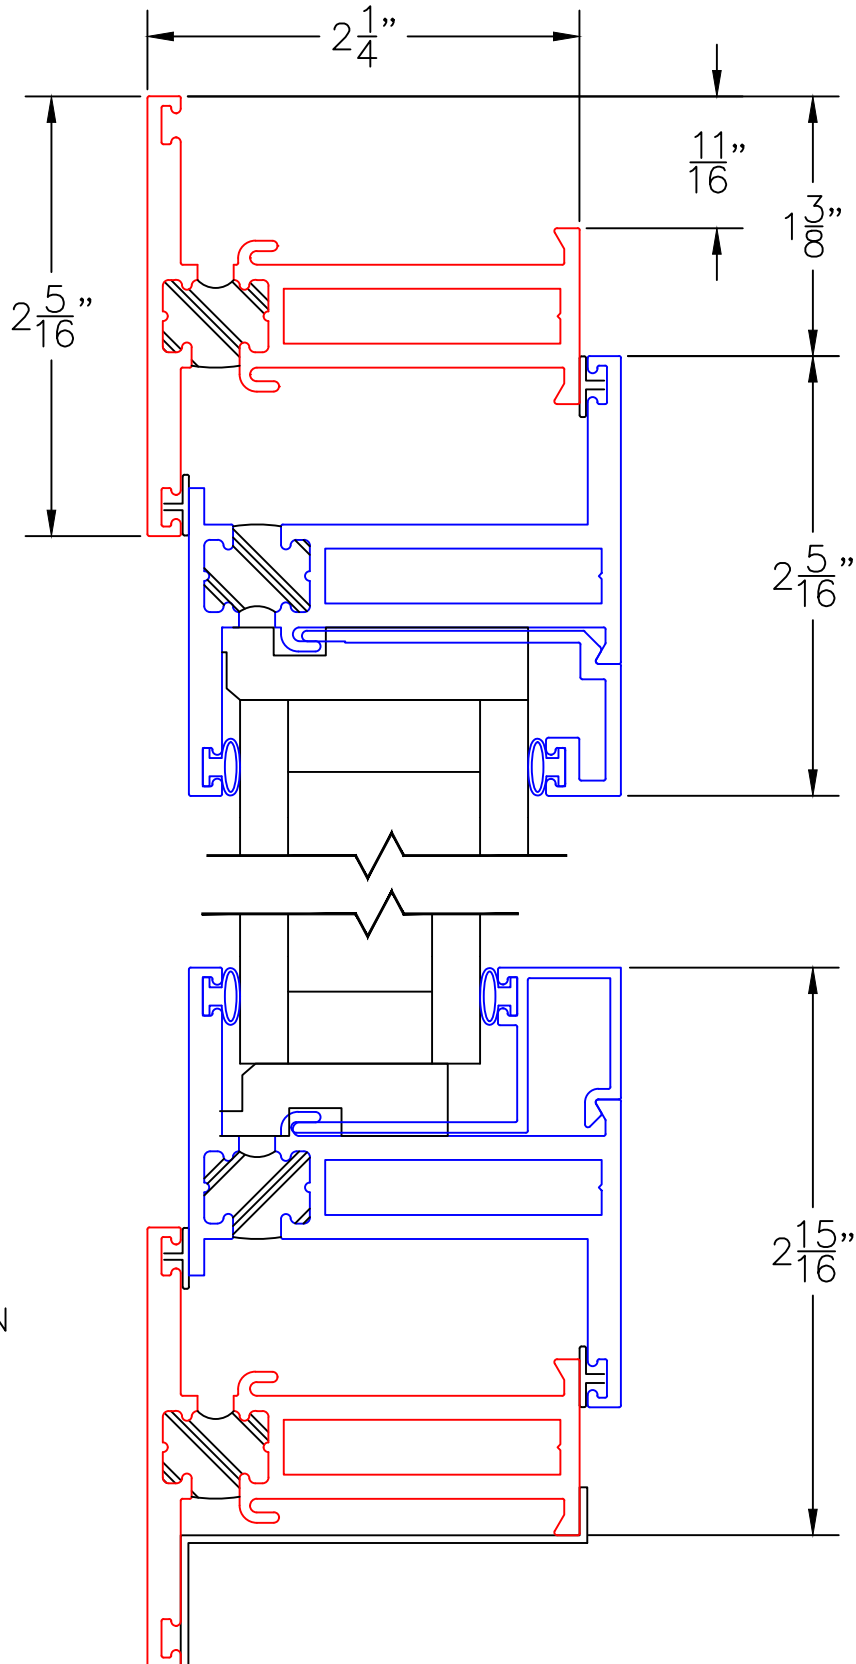

0 1 2 3 4 5 6  
 (USE RULER TO SCALE DIMENSIONS IN INCHES)  
**SCALE: 1/4**

**HOPPER WINDOW DETAILS**  
 1/4", 1", 1-1/4" & 1-1/2"  
 INSIDE GLAZING SHOWN

**HARDWARE OPTIONS**

-GLASS PENETRATION: 1/2"  
 -EXTERIOR RATED PRODUCTS HAVE WEEP SLOTS ON HORIZONTAL SILLS.

0 0.5 1  
(USE RULER TO SCALE DIMENSIONS IN INCHES)  
**SCALE: FULL**

**HOPPER WINDOW DETAILS**  
**1/4" SINGLE GLAZING SHOWN**

(USE RULER TO SCALE DIMENSIONS IN INCHES)

**SCALE: 3/4**

**HOPPER WINDOW DETAILS**  
**1" INSULATED GLAZING SHOWN**

0 0.5 1  
(USE RULER TO SCALE DIMENSIONS IN INCHES)  
**SCALE: FULL**

HOPPER WINDOW DETAILS  
1-1/4" & 1-1/2"  
INSULATED GLAZING SHOWN

1B  
UNEQUAL LEG  
HEAD

EXTERIOR

2B  
UNEQUAL LEG  
SILL W/ SILL PAN

0 0.5 1  
(USE RULER TO SCALE DIMENSIONS IN INCHES)  
**SCALE: FULL**

HOPPER WINDOW DETAILS  
1/4" SINGLE GLAZING SHOWN

CUSTODIAL LOCK WITH FLAT SCREEN

0 0.5 1  
(USE RULER TO SCALE DIMENSIONS IN INCHES)  
**SCALE: FULL**