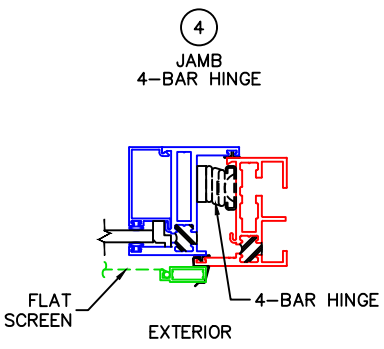

0 1 2 3 4 5 6  
 (USE RULER TO SCALE DIMENSIONS IN INCHES)  
**SCALE: 1/4**

**HOPPER WINDOW DETAILS**  
 1/4", 1", 1-1/4" & 1-1/2"  
 INSIDE GLAZING SHOWN

**HARDWARE OPTIONS**

-GLASS PENETRATION: 1/2"  
 -EXTERIOR RATED PRODUCTS HAVE WEEP SLOTS ON HORIZONTAL SILLS.

0 0.5 1  
(USE RULER TO SCALE DIMENSIONS IN INCHES)  
**SCALE: FULL**

**HOPPER WINDOW DETAILS**  
**1/4" SINGLE GLAZING SHOWN**

(USE RULER TO SCALE DIMENSIONS IN INCHES)

**SCALE: 3/4**

**HOPPER WINDOW DETAILS**  
**1" INSULATED GLAZING SHOWN**

0 0.5 1  
(USE RULER TO SCALE DIMENSIONS IN INCHES)  
**SCALE: FULL**

HOPPER WINDOW DETAILS  
1-1/4" & 1-1/2"  
INSULATED GLAZING SHOWN

1B  
UNEQUAL LEG  
HEAD

EXTERIOR

2B  
UNEQUAL LEG  
SILL W/ SILL PAN

0 0.5 1  
(USE RULER TO SCALE DIMENSIONS IN INCHES)  
**SCALE: FULL**

HOPPER WINDOW DETAILS  
1/4" SINGLE GLAZING SHOWN

CUSTODIAL LOCK WITH FLAT SCREEN

0 0.5 1  
(USE RULER TO SCALE DIMENSIONS IN INCHES)  
**SCALE: FULL**