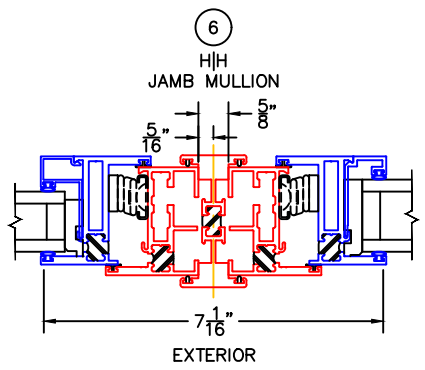

0 1 2 3 4 5 6  
 (USE RULER TO SCALE DIMENSIONS IN INCHES)  
**SCALE: 1/4**

**HOPPER WINDOW DETAILS**  
 1/4", 1", 1-1/4" & 1-1/2"  
 INSIDE GLAZING SHOWN

**HARDWARE OPTIONS**

-GLASS PENETRATION: 1/2"  
 -EXTERIOR RATED PRODUCTS HAVE WEEP SLOTS ON HORIZONTAL SILLS.

0 0.5 1  
(USE RULER TO SCALE DIMENSIONS IN INCHES)  
**SCALE: FULL**

**HOPPER WINDOW DETAILS**  
**1/4" SINGLE GLAZING SHOWN**

(USE RULER TO SCALE DIMENSIONS IN INCHES)

**SCALE: 3/4**

**HOPPER WINDOW DETAILS**  
**1" INSULATED GLAZING SHOWN**

0 0.5 1  
(USE RULER TO SCALE DIMENSIONS IN INCHES)  
**SCALE: FULL**

HOPPER WINDOW DETAILS  
1-1/4" & 1-1/2"  
INSULATED GLAZING SHOWN

1B  
UNEQUAL LEG  
HEAD

EXTERIOR

2B  
UNEQUAL LEG  
SILL W/ SILL PAN

0 0.5 1  
(USE RULER TO SCALE DIMENSIONS IN INCHES)  
**SCALE: FULL**

HOPPER WINDOW DETAILS  
1/4" SINGLE GLAZING SHOWN

CUSTODIAL LOCK WITH FLAT SCREEN

0 0.5 1  
(USE RULER TO SCALE DIMENSIONS IN INCHES)  
**SCALE: FULL**