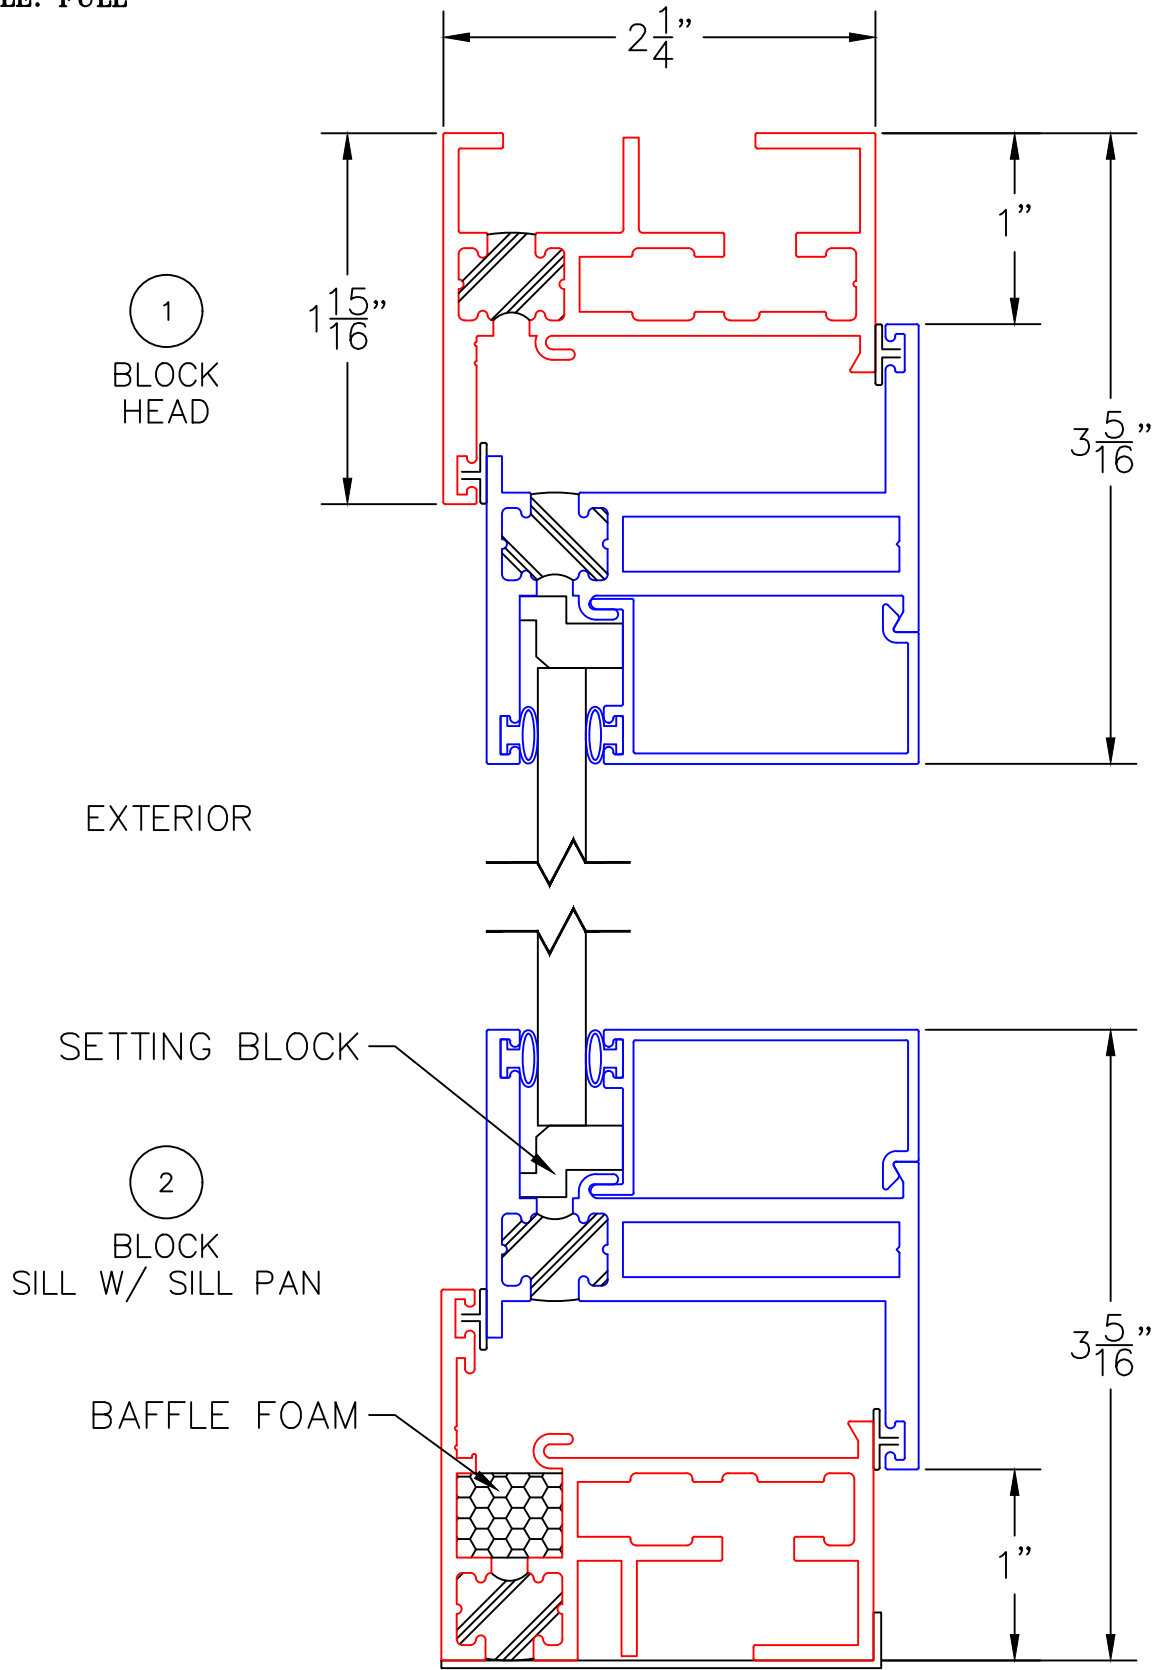

0 1 2 3 4 5 6  
 (USE RULER TO SCALE DIMENSIONS IN INCHES)  
**SCALE: 1/4**

**HOPPER WINDOW DETAILS**  
 1/4", 1", 1-1/4" & 1-1/2"  
 INSIDE GLAZING SHOWN

**HARDWARE OPTIONS**

-GLASS PENETRATION: 1/2"  
 -EXTERIOR RATED PRODUCTS HAVE WEEP SLOTS ON HORIZONTAL SILLS.

0 0.5 1  
(USE RULER TO SCALE DIMENSIONS IN INCHES)  
**SCALE: FULL**

**HOPPER WINDOW DETAILS**  
**1/4" SINGLE GLAZING SHOWN**

(USE RULER TO SCALE DIMENSIONS IN INCHES)

**SCALE: 3/4**

**HOPPER WINDOW DETAILS**  
**1" INSULATED GLAZING SHOWN**

0 0.5 1  
(USE RULER TO SCALE DIMENSIONS IN INCHES)  
**SCALE: FULL**

HOPPER WINDOW DETAILS  
1-1/4" & 1-1/2"  
INSULATED GLAZING SHOWN

1B  
UNEQUAL LEG  
HEAD

EXTERIOR

2B  
UNEQUAL LEG  
SILL W/ SILL PAN

0 0.5 1  
(USE RULER TO SCALE DIMENSIONS IN INCHES)  
**SCALE: FULL**

HOPPER WINDOW DETAILS  
1/4" SINGLE GLAZING SHOWN

CUSTODIAL LOCK WITH FLAT SCREEN

0 0.5 1  
(USE RULER TO SCALE DIMENSIONS IN INCHES)  
**SCALE: FULL**