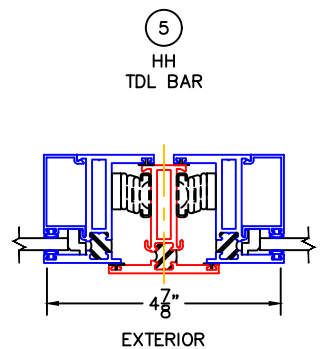

0 1 2 3 4 5 6  
 (USE RULER TO SCALE DIMENSIONS IN INCHES)  
**SCALE: 1/4**

**HOPPER WINDOW DETAILS**  
 1/4", 1", 1-1/4" & 1-1/2"  
 INSIDE GLAZING SHOWN

**HARDWARE OPTIONS**

-GLASS PENETRATION: 1/2"  
 -EXTERIOR RATED PRODUCTS HAVE WEEP SLOTS ON HORIZONTAL SILLS.

0 0.5 1  
(USE RULER TO SCALE DIMENSIONS IN INCHES)  
**SCALE: FULL**

**HOPPER WINDOW DETAILS**  
**1/4" SINGLE GLAZING SHOWN**

(USE RULER TO SCALE DIMENSIONS IN INCHES)

**SCALE: 3/4**

**HOPPER WINDOW DETAILS**  
**1" INSULATED GLAZING SHOWN**

0 0.5 1  
(USE RULER TO SCALE DIMENSIONS IN INCHES)  
**SCALE: FULL**

HOPPER WINDOW DETAILS  
1-1/4" & 1-1/2"  
INSULATED GLAZING SHOWN

1B  
UNEQUAL LEG  
HEAD

EXTERIOR

2B  
UNEQUAL LEG  
SILL W/ SILL PAN

0 0.5 1  
(USE RULER TO SCALE DIMENSIONS IN INCHES)  
**SCALE: FULL**

HOPPER WINDOW DETAILS  
1/4" SINGLE GLAZING SHOWN

CUSTODIAL LOCK WITH FLAT SCREEN

0 0.5 1  
(USE RULER TO SCALE DIMENSIONS IN INCHES)  
**SCALE: FULL**