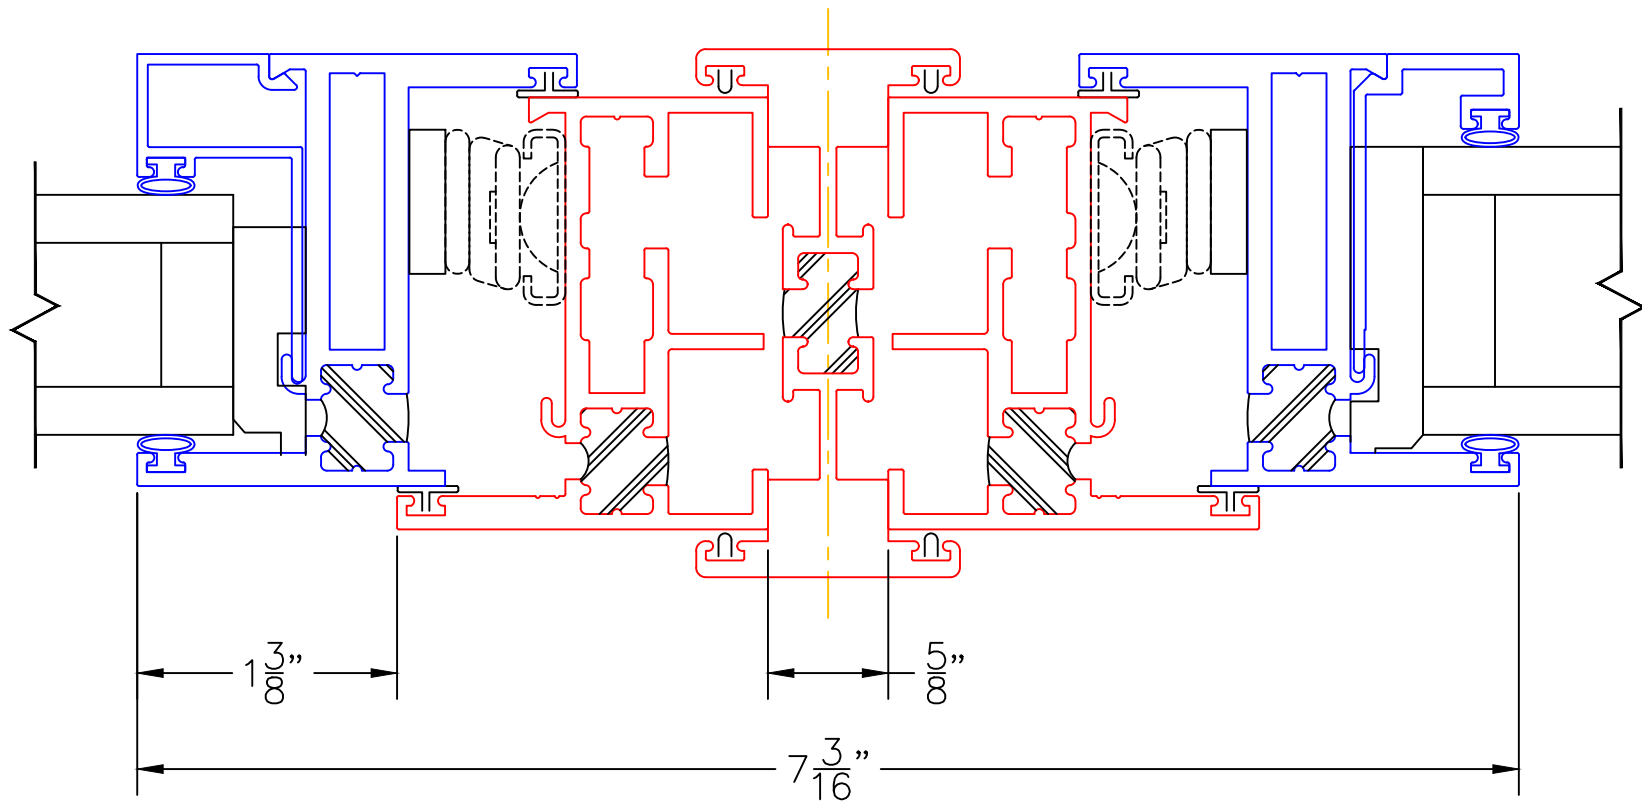

0 0.5 1
(USE RULER TO SCALE DIMENSIONS IN INCHES)
SCALE: FULL

HOPPER WINDOW DETAILS
1-1/4" & 1-1/2"
INSULATED GLAZING SHOWN

6

H/H
JAMB MULLION

EXTERIOR