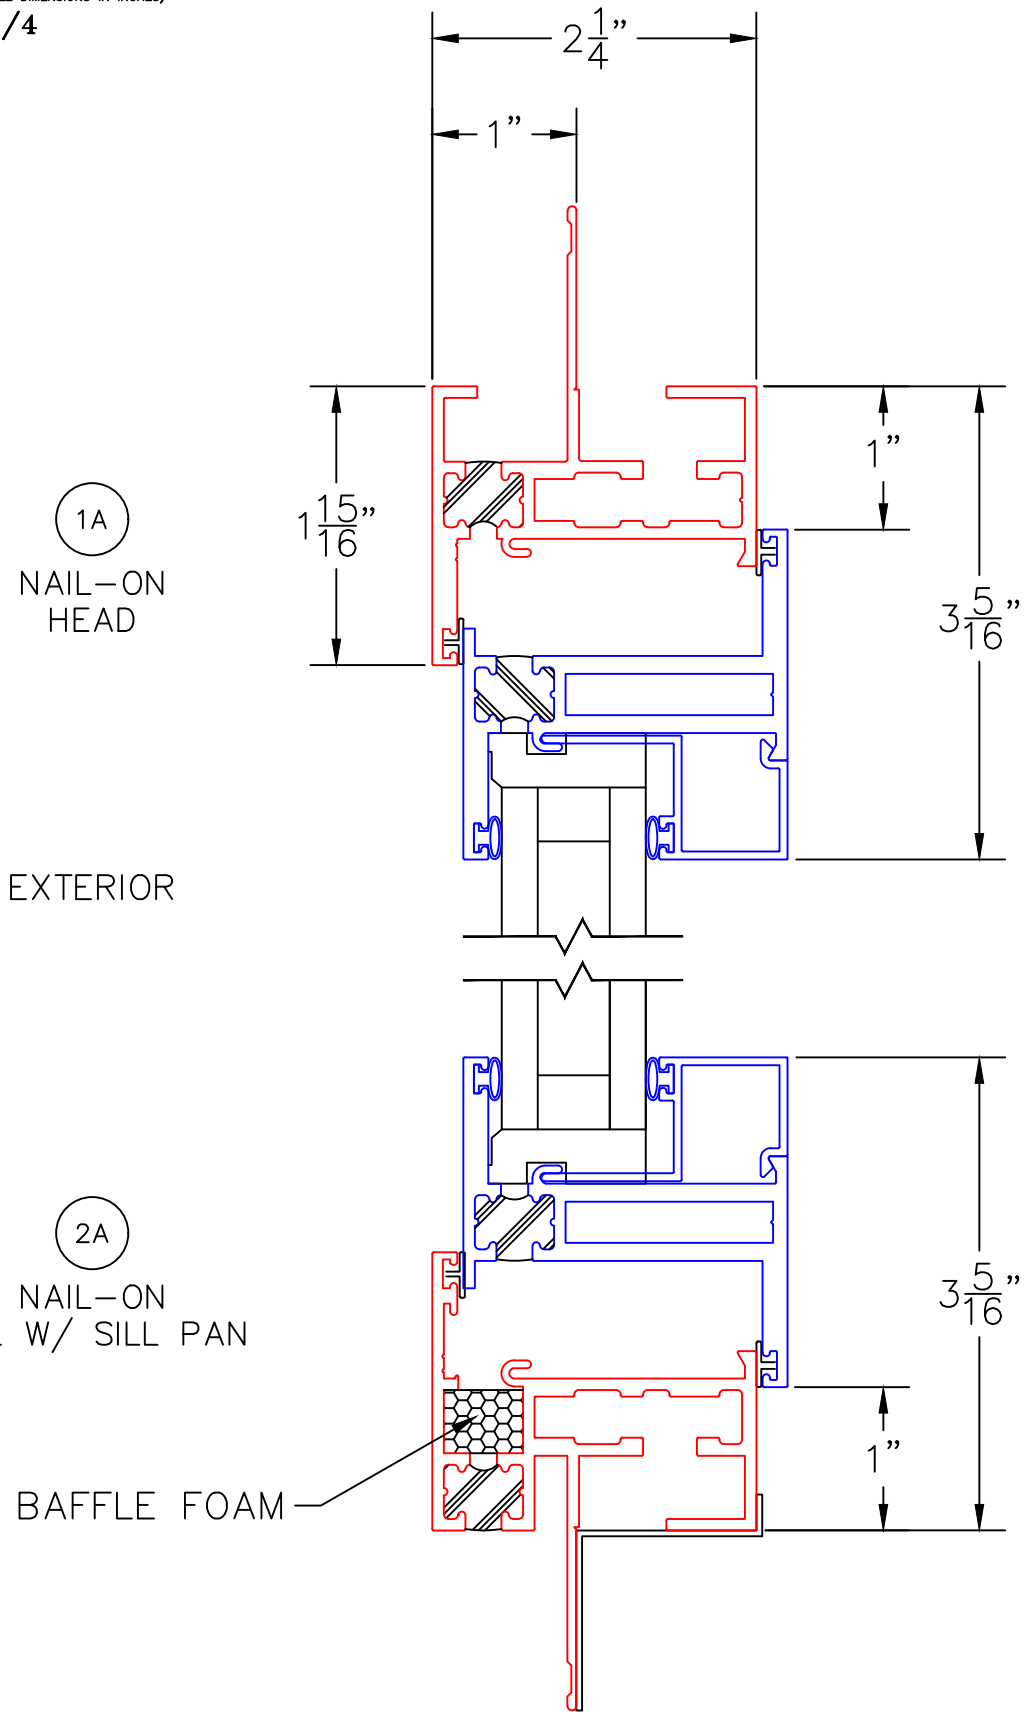

0 1 2 3 4 5 6  
 (USE RULER TO SCALE DIMENSIONS IN INCHES)  
**SCALE: 1/4**

**HOPPER WINDOW DETAILS**  
 1/4", 1", 1-1/4" & 1-1/2"  
 INSIDE GLAZING SHOWN

**HARDWARE OPTIONS**

-GLASS PENETRATION: 1/2"  
 -EXTERIOR RATED PRODUCTS HAVE WEEP SLOTS ON HORIZONTAL SILLS.

0 0.5 1  
(USE RULER TO SCALE DIMENSIONS IN INCHES)  
**SCALE: FULL**

**HOPPER WINDOW DETAILS**  
**1/4" SINGLE GLAZING SHOWN**

(USE RULER TO SCALE DIMENSIONS IN INCHES)

**SCALE: 3/4**

**HOPPER WINDOW DETAILS**  
**1" INSULATED GLAZING SHOWN**

0 0.5 1  
(USE RULER TO SCALE DIMENSIONS IN INCHES)  
**SCALE: FULL**

HOPPER WINDOW DETAILS  
1-1/4" & 1-1/2"  
INSULATED GLAZING SHOWN

1B  
UNEQUAL LEG  
HEAD

EXTERIOR

2B  
UNEQUAL LEG  
SILL W/ SILL PAN

0 0.5 1  
(USE RULER TO SCALE DIMENSIONS IN INCHES)  
**SCALE: FULL**

HOPPER WINDOW DETAILS  
1/4" SINGLE GLAZING SHOWN

CUSTODIAL LOCK WITH FLAT SCREEN

0 0.5 1  
(USE RULER TO SCALE DIMENSIONS IN INCHES)  
**SCALE: FULL**