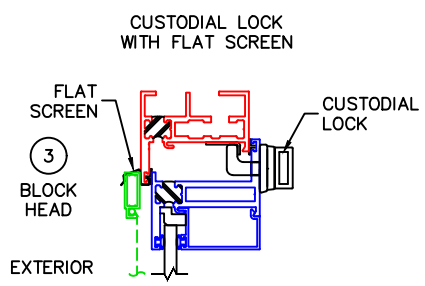

0 1 2 3 4 5 6  
 (USE RULER TO SCALE DIMENSIONS IN INCHES)  
**SCALE: 1/4**

**HOPPER WINDOW DETAILS**  
 1/4", 1", 1-1/4" & 1-1/2"  
 INSIDE GLAZING SHOWN

**HARDWARE OPTIONS**

-GLASS PENETRATION: 1/2"  
 -EXTERIOR RATED PRODUCTS HAVE WEEP SLOTS ON HORIZONTAL SILLS.

0 0.5 1  
(USE RULER TO SCALE DIMENSIONS IN INCHES)  
**SCALE: FULL**

**HOPPER WINDOW DETAILS**  
**1/4" SINGLE GLAZING SHOWN**

(USE RULER TO SCALE DIMENSIONS IN INCHES)

**SCALE: 3/4**

**HOPPER WINDOW DETAILS**  
**1" INSULATED GLAZING SHOWN**

0 0.5 1  
(USE RULER TO SCALE DIMENSIONS IN INCHES)  
**SCALE: FULL**

HOPPER WINDOW DETAILS  
1-1/4" & 1-1/2"  
INSULATED GLAZING SHOWN

1B  
UNEQUAL LEG  
HEAD

EXTERIOR

2B  
UNEQUAL LEG  
SILL W/ SILL PAN

0 0.5 1  
(USE RULER TO SCALE DIMENSIONS IN INCHES)  
**SCALE: FULL**

HOPPER WINDOW DETAILS  
1/4" SINGLE GLAZING SHOWN

CUSTODIAL LOCK WITH FLAT SCREEN

0 0.5 1  
(USE RULER TO SCALE DIMENSIONS IN INCHES)  
**SCALE: FULL**