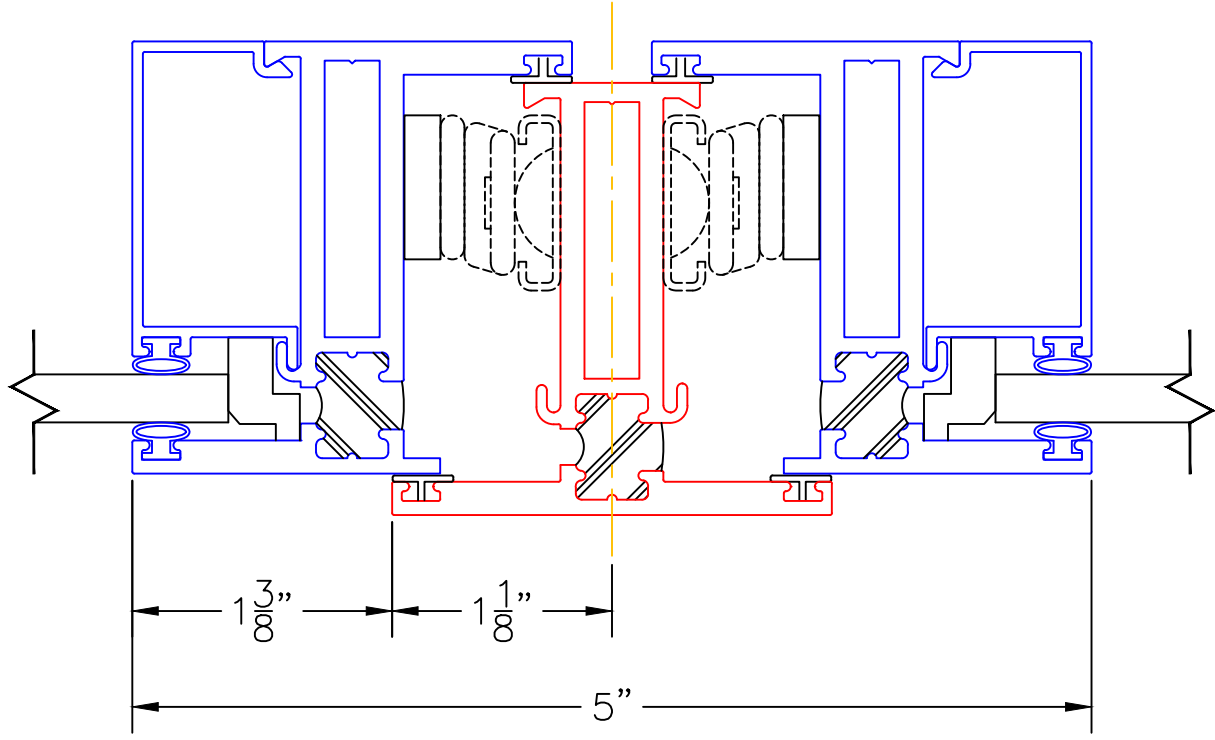

0 1 2 3 4 5 6  
 (USE RULER TO SCALE DIMENSIONS IN INCHES)  
**SCALE: 1/4**

**HOPPER WINDOW DETAILS**  
 1/4", 1", 1-1/4" & 1-1/2"  
 INSIDE GLAZING SHOWN

**HARDWARE OPTIONS**

-GLASS PENETRATION: 1/2"  
 -EXTERIOR RATED PRODUCTS HAVE WEEP SLOTS ON HORIZONTAL SILLS.

HOPPER WINDOW DETAILS  
1/4" SINGLE GLAZING SHOWN

CAM HANDLE WITH FLAT SCREEN

0 0.5 1  
(USE RULER TO SCALE DIMENSIONS IN INCHES)  
**SCALE: FULL**

HOPPER WINDOW DETAILS  
1/4" SINGLE GLAZING SHOWN

SPRING LATCH WITH FLAT SCREEN

0 0.5 1  
(USE RULER TO SCALE DIMENSIONS IN INCHES)  
**SCALE: FULL**

HOPPER WINDOW DETAILS  
1/4" SINGLE GLAZING SHOWN

4

JAMB  
4-BAR HINGE

0 0.5 1  
(USE RULER TO SCALE DIMENSIONS IN INCHES)  
**SCALE: FULL**

HOPPER WINDOW DETAILS  
1/4" SINGLE GLAZING SHOWN

5

HH  
TDL BAR

EXTERIOR

0 0.5 1  
(USE RULER TO SCALE DIMENSIONS IN INCHES)  
**SCALE: FULL**

HOPPER WINDOW DETAILS  
1-1/4" & 1-1/2"  
INSULATED GLAZING SHOWN