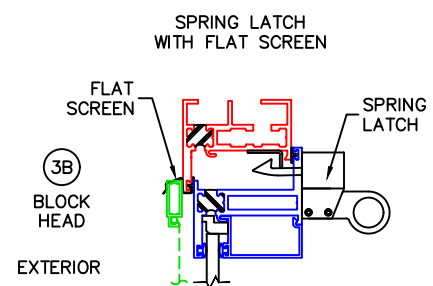

0 1 2 3 4 5 6  
 (USE RULER TO SCALE DIMENSIONS IN INCHES)  
**SCALE: 1/4**

**HOPPER WINDOW DETAILS**  
 1/4", 1", 1-1/4" & 1-1/2"  
 INSIDE GLAZING SHOWN

**HARDWARE OPTIONS**

-GLASS PENETRATION: 1/2"  
 -EXTERIOR RATED PRODUCTS HAVE WEEP SLOTS ON HORIZONTAL SILLS.

0 0.5 1  
(USE RULER TO SCALE DIMENSIONS IN INCHES)  
**SCALE: FULL**

**HOPPER WINDOW DETAILS**  
**1/4" SINGLE GLAZING SHOWN**

(USE RULER TO SCALE DIMENSIONS IN INCHES)

**SCALE: 3/4**

**HOPPER WINDOW DETAILS**  
**1" INSULATED GLAZING SHOWN**

0 0.5 1  
(USE RULER TO SCALE DIMENSIONS IN INCHES)  
**SCALE: FULL**

HOPPER WINDOW DETAILS  
1-1/4" & 1-1/2"  
INSULATED GLAZING SHOWN

1B  
UNEQUAL LEG  
HEAD

EXTERIOR

2B  
UNEQUAL LEG  
SILL W/ SILL PAN

0 0.5 1  
(USE RULER TO SCALE DIMENSIONS IN INCHES)  
**SCALE: FULL**

HOPPER WINDOW DETAILS  
1/4" SINGLE GLAZING SHOWN

CUSTODIAL LOCK WITH FLAT SCREEN

0 0.5 1  
(USE RULER TO SCALE DIMENSIONS IN INCHES)  
**SCALE: FULL**