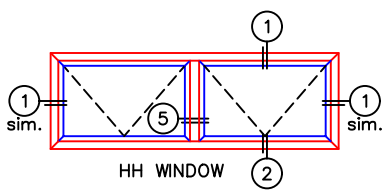

0 1 2 3 4 5 6  
 (USE RULER TO SCALE DIMENSIONS IN INCHES)  
**SCALE: 1/4**

**HOPPER WINDOW DETAILS**  
 1/4", 1", 1-1/4" & 1-1/2"  
 INSIDE GLAZING SHOWN

**HARDWARE OPTIONS**

-GLASS PENETRATION: 1/2"  
 -EXTERIOR RATED PRODUCTS HAVE WEEP SLOTS ON HORIZONTAL SILLS.

0 0.5 1  
(USE RULER TO SCALE DIMENSIONS IN INCHES)  
**SCALE: FULL**

**HOPPER WINDOW DETAILS**  
**1/4" SINGLE GLAZING SHOWN**

(USE RULER TO SCALE DIMENSIONS IN INCHES)

**SCALE: 3/4**

**HOPPER WINDOW DETAILS**  
**1" INSULATED GLAZING SHOWN**

0 0.5 1  
(USE RULER TO SCALE DIMENSIONS IN INCHES)  
**SCALE: FULL**

HOPPER WINDOW DETAILS  
1-1/4" & 1-1/2"  
INSULATED GLAZING SHOWN

1B  
UNEQUAL LEG  
HEAD

EXTERIOR

2B  
UNEQUAL LEG  
SILL W/ SILL PAN

0 0.5 1  
(USE RULER TO SCALE DIMENSIONS IN INCHES)  
**SCALE: FULL**

HOPPER WINDOW DETAILS  
1/4" SINGLE GLAZING SHOWN

CUSTODIAL LOCK WITH FLAT SCREEN

0 0.5 1  
(USE RULER TO SCALE DIMENSIONS IN INCHES)  
**SCALE: FULL**