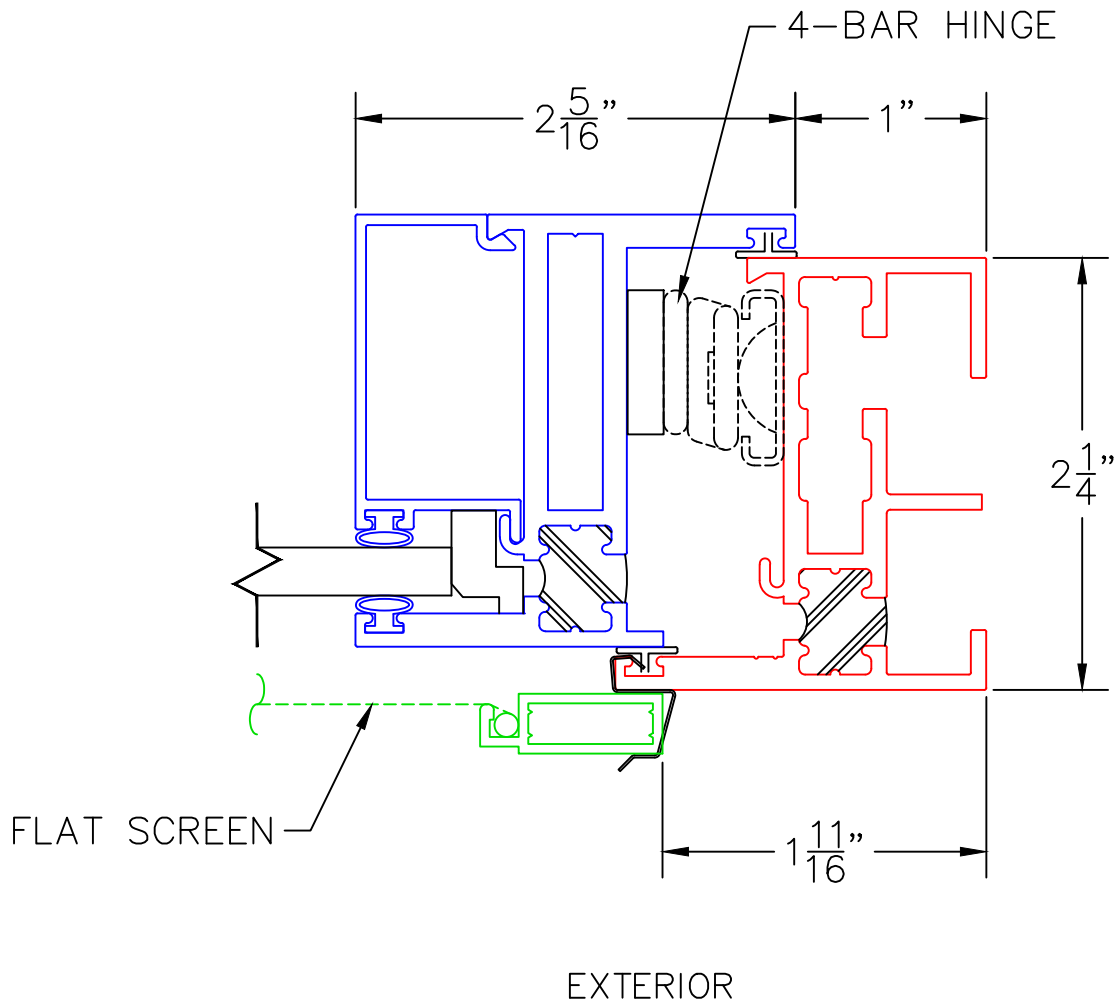

0 0.5 1  
(USE RULER TO SCALE DIMENSIONS IN INCHES)  
**SCALE: FULL**

HOPPER WINDOW DETAILS  
1/4" SINGLE GLAZING SHOWN

CUSTODIAL LOCK WITH FLAT SCREEN

0 0.5 1  
(USE RULER TO SCALE DIMENSIONS IN INCHES)  
**SCALE: FULL**

HOPPER WINDOW DETAILS  
1/4" SINGLE GLAZING SHOWN

CAM HANDLE WITH FLAT SCREEN

0 0.5 1  
(USE RULER TO SCALE DIMENSIONS IN INCHES)  
**SCALE: FULL**

HOPPER WINDOW DETAILS  
1/4" SINGLE GLAZING SHOWN

SPRING LATCH WITH FLAT SCREEN

0 0.5 1  
(USE RULER TO SCALE DIMENSIONS IN INCHES)  
**SCALE: FULL**

HOPPER WINDOW DETAILS  
1/4" SINGLE GLAZING SHOWN

4

JAMB  
4-BAR HINGE

0 0.5 1  
(USE RULER TO SCALE DIMENSIONS IN INCHES)  
**SCALE: FULL**

HOPPER WINDOW DETAILS  
1/4" SINGLE GLAZING SHOWN

5

HH  
TDL BAR

EXTERIOR

0 0.5 1  
(USE RULER TO SCALE DIMENSIONS IN INCHES)  
**SCALE: FULL**

HOPPER WINDOW DETAILS  
1-1/4" & 1-1/2"  
INSULATED GLAZING SHOWN