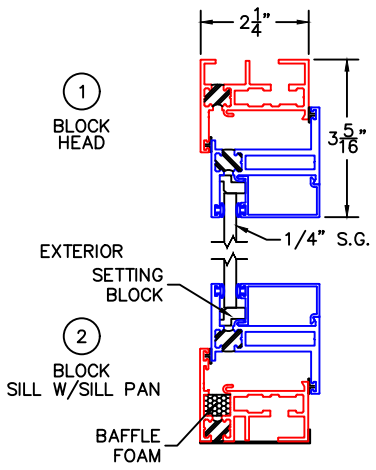

0 1 2 3 4 5 6  
 (USE RULER TO SCALE DIMENSIONS IN INCHES)  
**SCALE: 1/4**

**HOPPER WINDOW DETAILS**  
 1/4", 1", 1-1/4" & 1-1/2"  
 INSIDE GLAZING SHOWN

**HARDWARE OPTIONS**

-GLASS PENETRATION: 1/2"  
 -EXTERIOR RATED PRODUCTS HAVE WEEP SLOTS ON HORIZONTAL SILLS.

0 0.5 1  
(USE RULER TO SCALE DIMENSIONS IN INCHES)  
**SCALE: FULL**

**HOPPER WINDOW DETAILS**  
**1/4" SINGLE GLAZING SHOWN**

(USE RULER TO SCALE DIMENSIONS IN INCHES)

**SCALE: 3/4**

**HOPPER WINDOW DETAILS**  
**1" INSULATED GLAZING SHOWN**

0 0.5 1  
(USE RULER TO SCALE DIMENSIONS IN INCHES)  
**SCALE: FULL**

HOPPER WINDOW DETAILS  
1-1/4" & 1-1/2"  
INSULATED GLAZING SHOWN

1B  
UNEQUAL LEG  
HEAD

EXTERIOR

2B  
UNEQUAL LEG  
SILL W/ SILL PAN

0 0.5 1  
(USE RULER TO SCALE DIMENSIONS IN INCHES)  
**SCALE: FULL**

HOPPER WINDOW DETAILS  
1/4" SINGLE GLAZING SHOWN

CUSTODIAL LOCK WITH FLAT SCREEN

0 0.5 1  
(USE RULER TO SCALE DIMENSIONS IN INCHES)  
**SCALE: FULL**