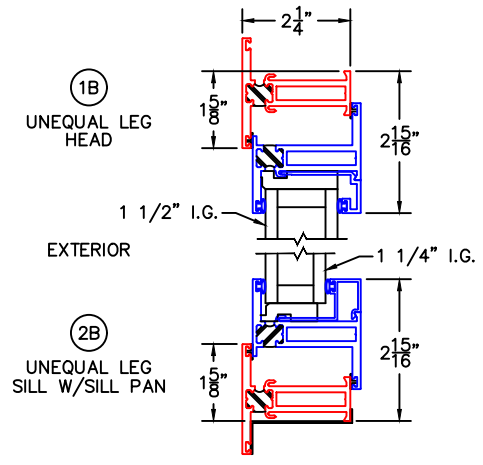

0 1 2 3 4 5 6  
 (USE RULER TO SCALE DIMENSIONS IN INCHES)  
**SCALE: 1/4**

**HOPPER WINDOW DETAILS**  
 1/4", 1", 1-1/4" & 1-1/2"  
 INSIDE GLAZING SHOWN

**HARDWARE OPTIONS**

-GLASS PENETRATION: 1/2"  
 -EXTERIOR RATED PRODUCTS HAVE WEEP SLOTS ON HORIZONTAL SILLS.

0 0.5 1  
(USE RULER TO SCALE DIMENSIONS IN INCHES)  
**SCALE: FULL**

**HOPPER WINDOW DETAILS**  
**1/4" SINGLE GLAZING SHOWN**

(USE RULER TO SCALE DIMENSIONS IN INCHES)

**SCALE: 3/4**

**HOPPER WINDOW DETAILS**  
**1" INSULATED GLAZING SHOWN**

0 0.5 1  
(USE RULER TO SCALE DIMENSIONS IN INCHES)  
**SCALE: FULL**

HOPPER WINDOW DETAILS  
1-1/4" & 1-1/2"  
INSULATED GLAZING SHOWN

1B  
UNEQUAL LEG  
HEAD

EXTERIOR

2B  
UNEQUAL LEG  
SILL W/ SILL PAN

0 0.5 1  
(USE RULER TO SCALE DIMENSIONS IN INCHES)  
**SCALE: FULL**

HOPPER WINDOW DETAILS  
1/4" SINGLE GLAZING SHOWN

CUSTODIAL LOCK WITH FLAT SCREEN

0 0.5 1  
(USE RULER TO SCALE DIMENSIONS IN INCHES)  
**SCALE: FULL**