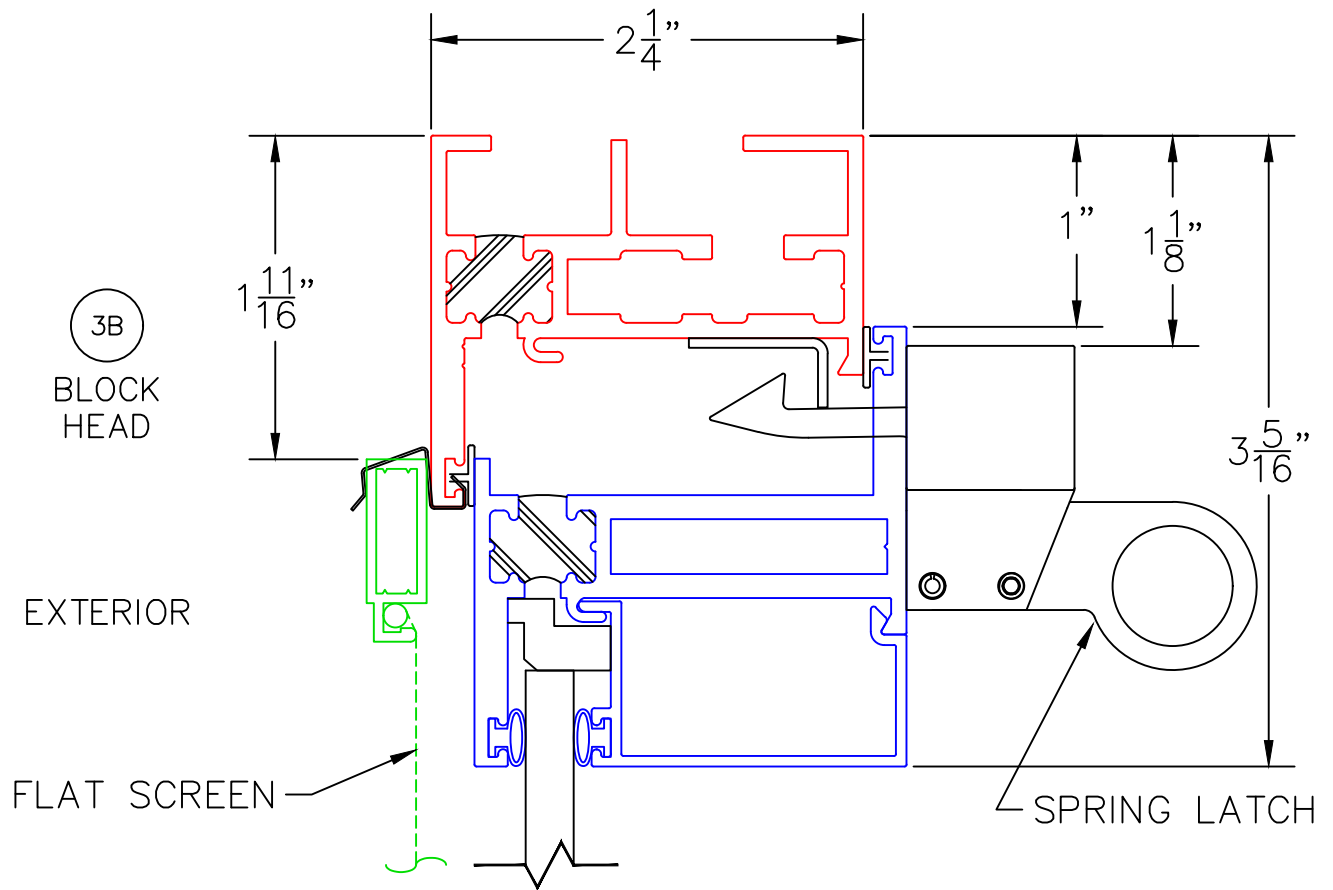

0 0.5 1  
(USE RULER TO SCALE DIMENSIONS IN INCHES)  
**SCALE: FULL**

HOPPER WINDOW DETAILS  
1/4" SINGLE GLAZING SHOWN

CUSTODIAL LOCK WITH FLAT SCREEN

0 0.5 1  
(USE RULER TO SCALE DIMENSIONS IN INCHES)  
**SCALE: FULL**

HOPPER WINDOW DETAILS  
1/4" SINGLE GLAZING SHOWN

CAM HANDLE WITH FLAT SCREEN

0 0.5 1  
(USE RULER TO SCALE DIMENSIONS IN INCHES)  
**SCALE: FULL**

HOPPER WINDOW DETAILS  
1/4" SINGLE GLAZING SHOWN

SPRING LATCH WITH FLAT SCREEN

0 0.5 1  
(USE RULER TO SCALE DIMENSIONS IN INCHES)  
**SCALE: FULL**

HOPPER WINDOW DETAILS  
1/4" SINGLE GLAZING SHOWN

4

JAMB  
4-BAR HINGE

0 0.5 1  
(USE RULER TO SCALE DIMENSIONS IN INCHES)  
**SCALE: FULL**

HOPPER WINDOW DETAILS  
1/4" SINGLE GLAZING SHOWN

5

HH  
TDL BAR

EXTERIOR

0 0.5 1  
(USE RULER TO SCALE DIMENSIONS IN INCHES)  
**SCALE: FULL**

HOPPER WINDOW DETAILS  
1-1/4" & 1-1/2"  
INSULATED GLAZING SHOWN