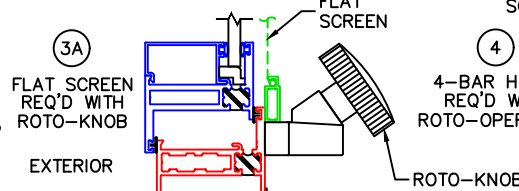

(USE RULER TO SCALE DIMENSIONS IN INCHES)

SCALE: 1/4"

**AWNING WINDOW DETAILS**  
1/4", 1", 1-1/4" AND 1-1/2"  
OUTSIDE GLAZING SHOWN

**HARDWARE OPTIONS**

-GLASS PENETRATION: 1/2"  
-EXTERIOR RATED PRODUCTS HAVE WEEP SLOTS ON HORIZONTAL SILLS.

0 0.5 1  
(USE RULER TO SCALE DIMENSIONS IN INCHES)  
**SCALE: FULL**

AWNING WINDOW DETAILS  
1/4" SINGLE GLAZING SHOWN

1  
BLOCK  
HEAD

EXTERIOR

2  
BLOCK  
SILL W/ SILL PAN

(USE RULER TO SCALE DIMENSIONS IN INCHES)