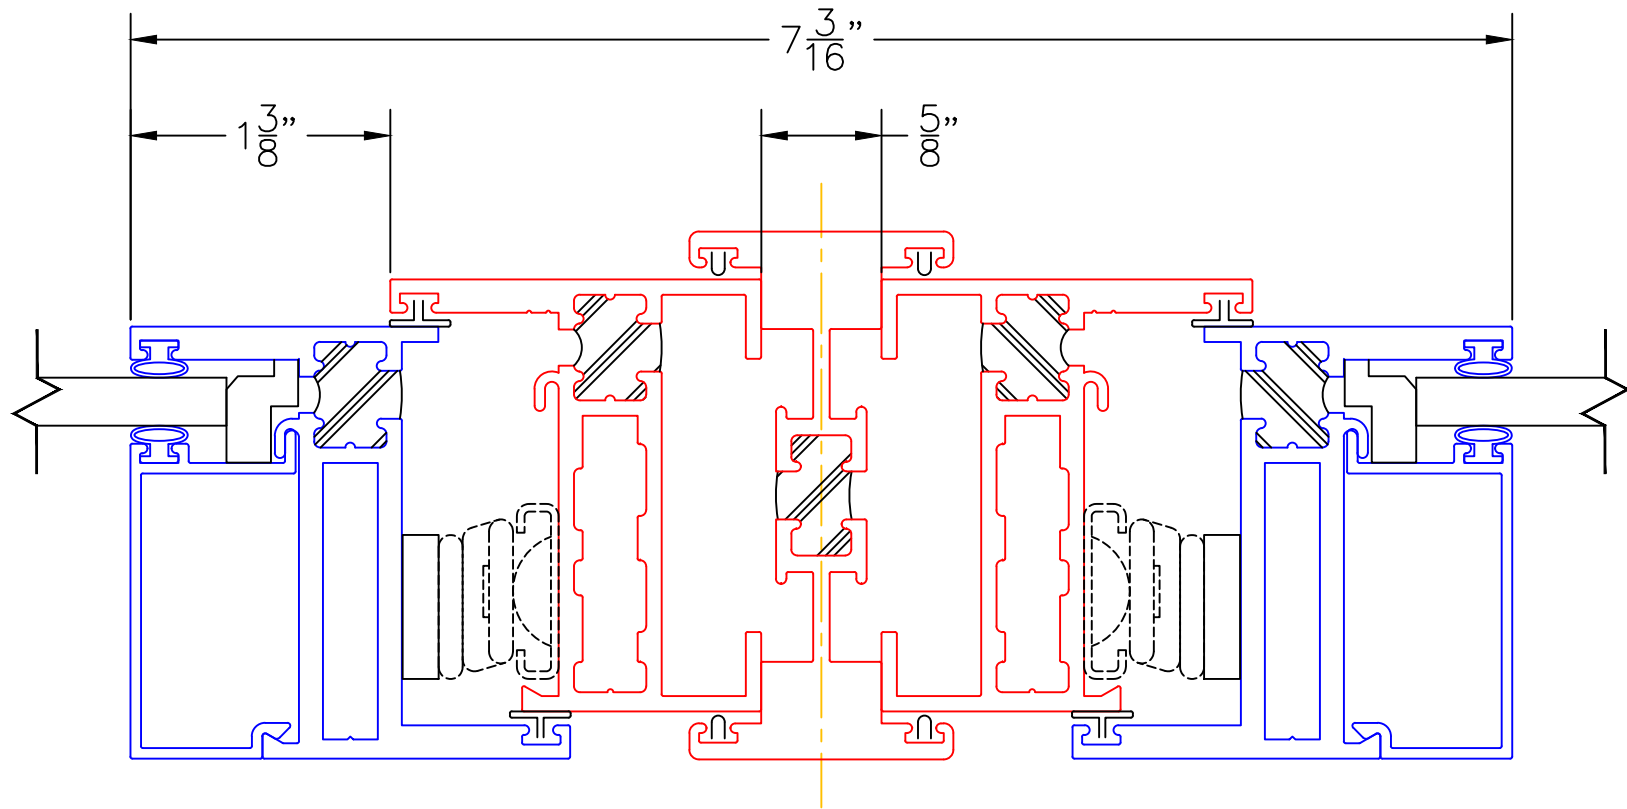

EXTERIOR

0 0.5 1  
(USE RULER TO SCALE DIMENSIONS IN INCHES)  
**SCALE: FULL**

AWNING WINDOW DETAILS  
1/4" SINGLE GLAZING SHOWN

0 0.5 1  
(USE RULER TO SCALE DIMENSIONS IN INCHES)  
**SCALE: FULL**

AWNING WINDOW DETAILS  
1/4" SINGLE GLAZING SHOWN

0 0.5 1  
(USE RULER TO SCALE DIMENSIONS IN INCHES)  
**SCALE: FULL**

AWNING WINDOW DETAILS  
1/4" SINGLE GLAZING SHOWN

6

JAMB  
4-BAR HINGE  
REQ'D WITH  
CAM HANDLE

\*NOTE: 1/2" CLEARANCE WITH MULTI-POINT LOCK AT JAMB

(USE RULER TO SCALE DIMENSIONS IN INCHES)

**SCALE: FULL**

## AWNING WINDOW DETAILS 1/4" SINGLE GLAZING SHOWN

7

A|A  
JAMB MULLION

EXTERIOR

0 0.5 1  
(USE RULER TO SCALE DIMENSIONS IN INCHES)  
SCALE: FULL

AWNING WINDOW DETAILS  
1/4" SINGLE GLAZING SHOWN

8

AA  
TDL BAR