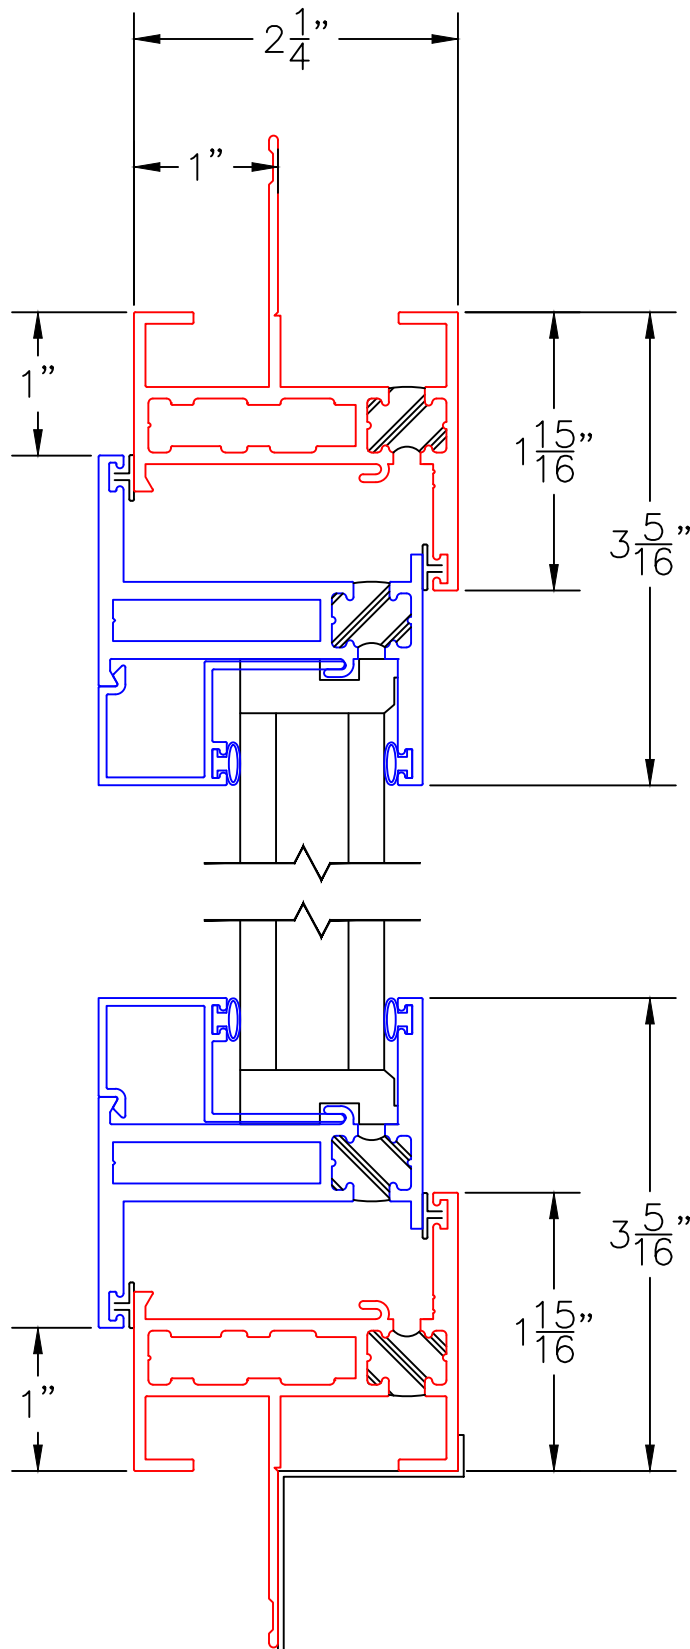

(USE RULER TO SCALE DIMENSIONS IN INCHES)

SCALE: 1/4"

**AWNING WINDOW DETAILS**  
1/4", 1", 1-1/4" AND 1-1/2"  
OUTSIDE GLAZING SHOWN

**HARDWARE OPTIONS**

-GLASS PENETRATION: 1/2"  
-EXTERIOR RATED PRODUCTS HAVE WEEP SLOTS ON HORIZONTAL SILLS.

0 0.5 1  
(USE RULER TO SCALE DIMENSIONS IN INCHES)  
**SCALE: FULL**

AWNING WINDOW DETAILS  
1/4" SINGLE GLAZING SHOWN

1  
BLOCK  
HEAD

EXTERIOR

2  
BLOCK  
SILL W/ SILL PAN

(USE RULER TO SCALE DIMENSIONS IN INCHES)

**SCALE: 3/4**

**AWNING WINDOW DETAILS**  
**1" INSULATED GLAZING SHOWN**

1A  
NAIL-ON  
HEAD

EXTERIOR

2A  
NAIL-ON  
SILL W/ SILL PAN

0 0.5 1  
(USE RULER TO SCALE DIMENSIONS IN INCHES)  
**SCALE: FULL**

## AWNING WINDOW DETAILS 1/4" SINGLE GLAZING SHOWN

(USE RULER TO SCALE DIMENSIONS IN INCHES)

SCALE: FULL