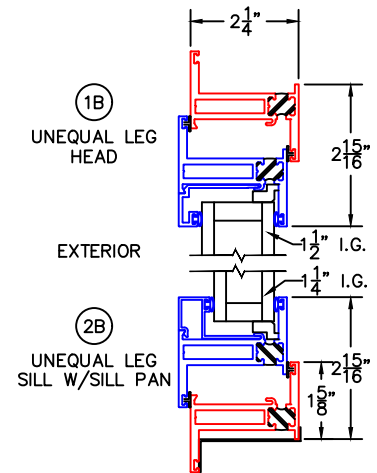

(USE RULER TO SCALE DIMENSIONS IN INCHES)

SCALE: 1/4"

**AWNING WINDOW DETAILS**  
1/4", 1", 1-1/4" AND 1-1/2"  
OUTSIDE GLAZING SHOWN

**HARDWARE OPTIONS**

-GLASS PENETRATION: 1/2"  
-EXTERIOR RATED PRODUCTS HAVE WEEP SLOTS ON HORIZONTAL SILLS.

0 0.5 1  
(USE RULER TO SCALE DIMENSIONS IN INCHES)  
**SCALE: FULL**

AWNING WINDOW DETAILS  
1/4" SINGLE GLAZING SHOWN

1  
BLOCK  
HEAD

EXTERIOR

2  
BLOCK  
SILL W/ SILL PAN

(USE RULER TO SCALE DIMENSIONS IN INCHES)

## AWNING WINDOW DETAILS 1/4" SINGLE GLAZING SHOWN

(USE RULER TO SCALE DIMENSIONS IN INCHES)

SCALE: FULL

(USE RULER TO SCALE DIMENSIONS IN INCHES)

**SCALE: FULL**