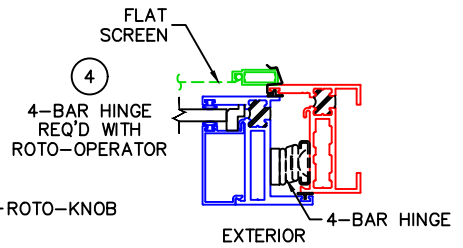

(USE RULER TO SCALE DIMENSIONS IN INCHES)

SCALE: 1/4"

**AWNING WINDOW DETAILS**  
1/4", 1", 1-1/4" AND 1-1/2"  
OUTSIDE GLAZING SHOWN

**HARDWARE OPTIONS**

-GLASS PENETRATION: 1/2"  
-EXTERIOR RATED PRODUCTS HAVE WEEP SLOTS ON HORIZONTAL SILLS.

0 0.5 1  
(USE RULER TO SCALE DIMENSIONS IN INCHES)  
**SCALE: FULL**

AWNING WINDOW DETAILS  
1/4" SINGLE GLAZING SHOWN

1  
BLOCK  
HEAD

EXTERIOR

2  
BLOCK  
SILL W/ SILL PAN

(USE RULER TO SCALE DIMENSIONS IN INCHES)