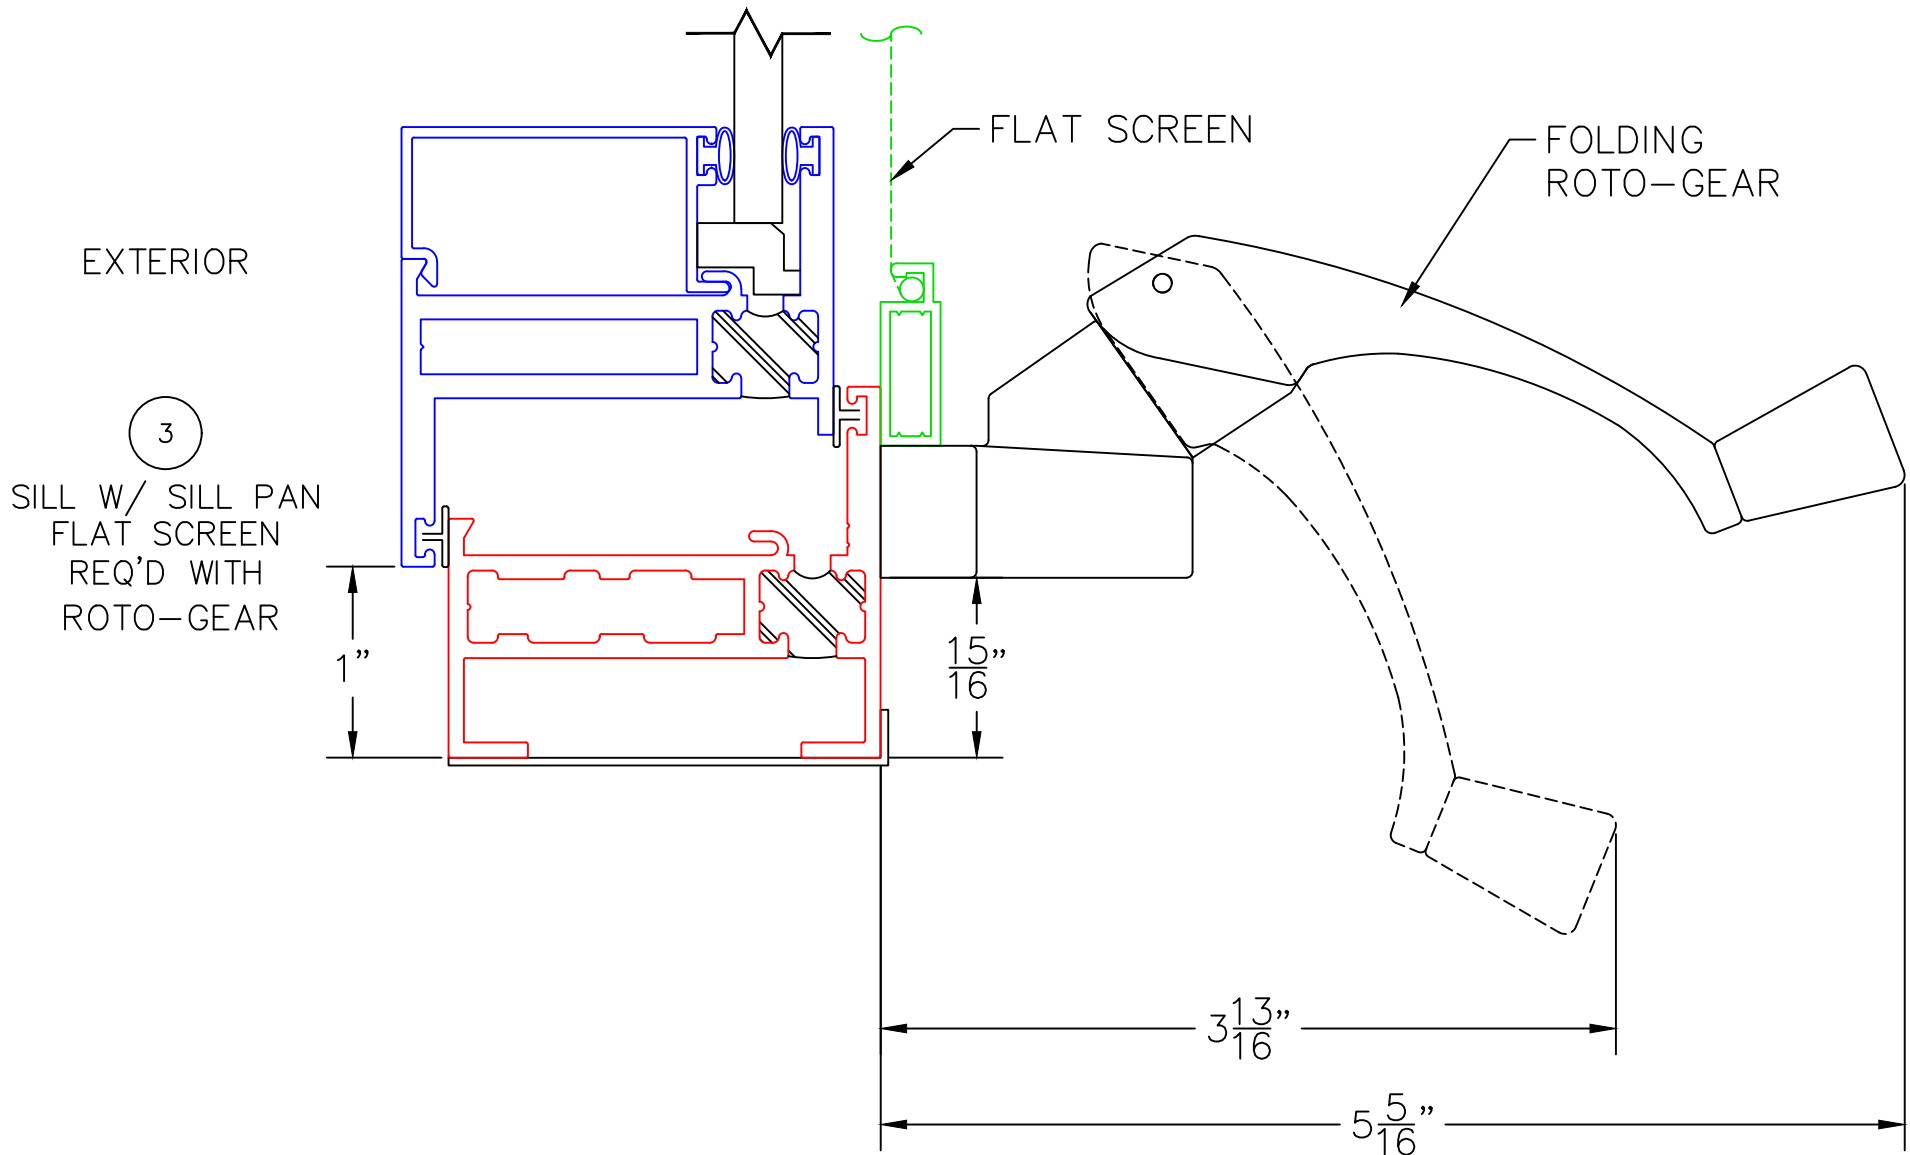

0 0.5 1  
(USE RULER TO SCALE DIMENSIONS IN INCHES)  
**SCALE: FULL**

AWNING WINDOW DETAILS  
1/4" SINGLE GLAZING SHOWN

1  
BLOCK  
HEAD

EXTERIOR

2  
BLOCK  
SILL W/ SILL PAN

(USE RULER TO SCALE DIMENSIONS IN INCHES)

**SCALE: 3/4**

**AWNING WINDOW DETAILS**  
**1" INSULATED GLAZING SHOWN**

1A  
NAIL-ON  
HEAD

EXTERIOR

2A  
NAIL-ON  
SILL W/ SILL PAN

0 0.5 1  
(USE RULER TO SCALE DIMENSIONS IN INCHES)  
**SCALE: FULL**

## AWNING WINDOW DETAILS 1/4" SINGLE GLAZING SHOWN

(USE RULER TO SCALE DIMENSIONS IN INCHES)

SCALE: FULL

## AWNING WINDOW DETAILS 1/4" SINGLE GLAZING SHOWN

0 0.5 1  
(USE RULER TO SCALE DIMENSIONS IN INCHES)  
**SCALE: FULL**

AWNING WINDOW DETAILS  
1/4" SINGLE GLAZING SHOWN

4

JAMB  
4-BAR HINGE  
REQ'D WITH  
ROTO-OPERATOR