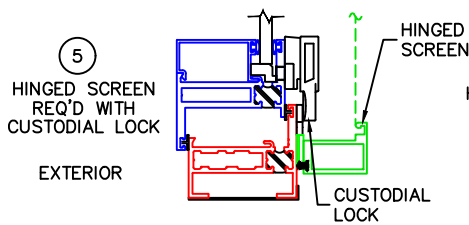

(USE RULER TO SCALE DIMENSIONS IN INCHES)

SCALE: 1/4"

**AWNING WINDOW DETAILS**  
1/4", 1", 1-1/4" AND 1-1/2"  
OUTSIDE GLAZING SHOWN

**HARDWARE OPTIONS**

-GLASS PENETRATION: 1/2"  
-EXTERIOR RATED PRODUCTS HAVE WEEP SLOTS ON HORIZONTAL SILLS.

0 0.5 1  
(USE RULER TO SCALE DIMENSIONS IN INCHES)  
**SCALE: FULL**

AWNING WINDOW DETAILS  
1/4" SINGLE GLAZING SHOWN

1  
BLOCK  
HEAD

EXTERIOR

2  
BLOCK  
SILL W/ SILL PAN

(USE RULER TO SCALE DIMENSIONS IN INCHES)