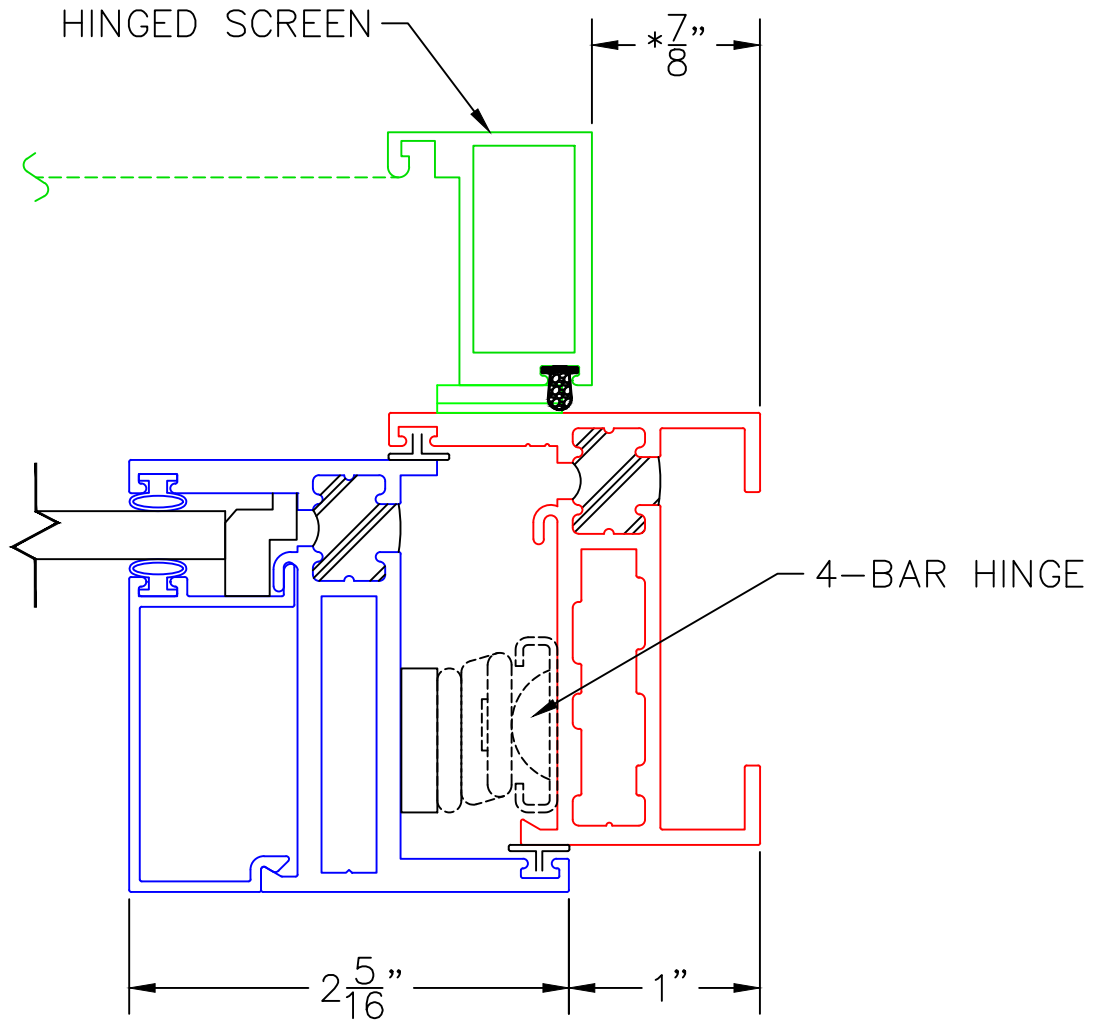

## AWNING WINDOW DETAILS 1/4" SINGLE GLAZING SHOWN

0 0.5 1  
(USE RULER TO SCALE DIMENSIONS IN INCHES)  
**SCALE: FULL**

AWNING WINDOW DETAILS  
1/4" SINGLE GLAZING SHOWN

4

JAMB  
4-BAR HINGE  
REQ'D WITH  
ROTO-OPERATOR

EXTERIOR

0 0.5 1  
(USE RULER TO SCALE DIMENSIONS IN INCHES)  
**SCALE: FULL**

AWNING WINDOW DETAILS  
1/4" SINGLE GLAZING SHOWN

0 0.5 1  
(USE RULER TO SCALE DIMENSIONS IN INCHES)  
**SCALE: FULL**

AWNING WINDOW DETAILS  
1/4" SINGLE GLAZING SHOWN

0 0.5 1  
(USE RULER TO SCALE DIMENSIONS IN INCHES)  
**SCALE: FULL**

AWNING WINDOW DETAILS  
1/4" SINGLE GLAZING SHOWN

6

JAMB  
4-BAR HINGE  
REQ'D WITH  
CAM HANDLE

\*NOTE: 1/2" CLEARANCE WITH MULTI-POINT LOCK AT JAMB

(USE RULER TO SCALE DIMENSIONS IN INCHES)

**SCALE: FULL**