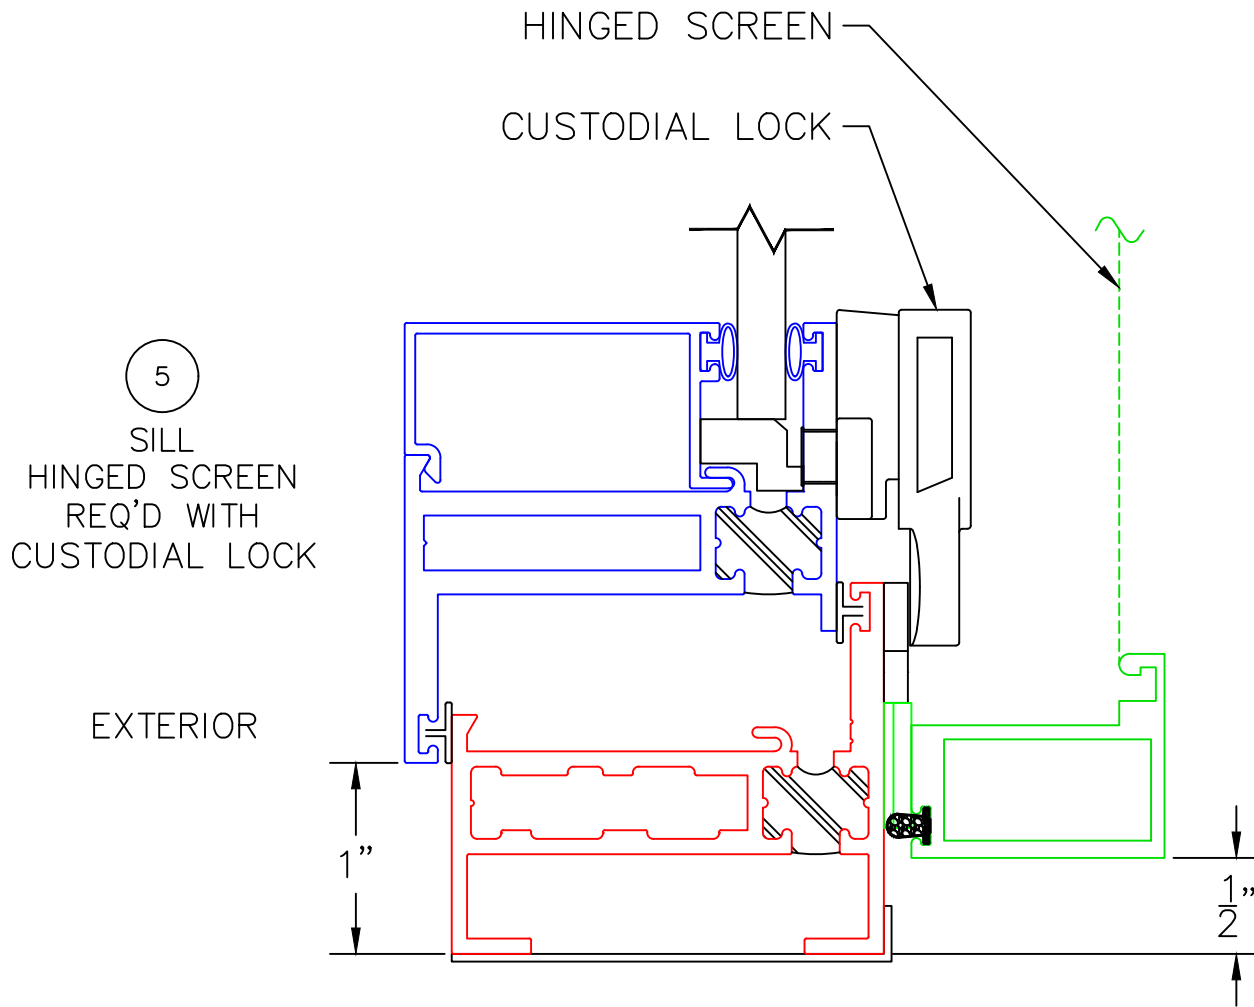

## AWNING WINDOW DETAILS 1/4" SINGLE GLAZING SHOWN

(USE RULER TO SCALE DIMENSIONS IN INCHES)

SCALE: FULL

## AWNING WINDOW DETAILS 1/4" SINGLE GLAZING SHOWN

0 0.5 1  
(USE RULER TO SCALE DIMENSIONS IN INCHES)  
**SCALE: FULL**

AWNING WINDOW DETAILS  
1/4" SINGLE GLAZING SHOWN

4

JAMB  
4-BAR HINGE  
REQ'D WITH  
ROTO-OPERATOR

EXTERIOR

0 0.5 1  
(USE RULER TO SCALE DIMENSIONS IN INCHES)  
**SCALE: FULL**

AWNING WINDOW DETAILS  
1/4" SINGLE GLAZING SHOWN

0 0.5 1  
(USE RULER TO SCALE DIMENSIONS IN INCHES)  
**SCALE: FULL**

AWNING WINDOW DETAILS  
1/4" SINGLE GLAZING SHOWN

0 0.5 1  
(USE RULER TO SCALE DIMENSIONS IN INCHES)  
**SCALE: FULL**

AWNING WINDOW DETAILS  
1/4" SINGLE GLAZING SHOWN

6

JAMB  
4-BAR HINGE  
REQ'D WITH  
CAM HANDLE

\*NOTE: 1/2" CLEARANCE WITH MULTI-POINT LOCK AT JAMB