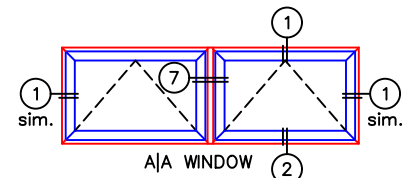

(USE RULER TO SCALE DIMENSIONS IN INCHES)

SCALE: 1/4"

**AWNING WINDOW DETAILS**  
1/4", 1", 1-1/4" AND 1-1/2"  
OUTSIDE GLAZING SHOWN

**HARDWARE OPTIONS**

-GLASS PENETRATION: 1/2"  
-EXTERIOR RATED PRODUCTS HAVE WEEP SLOTS ON HORIZONTAL SILLS.

0 0.5 1  
(USE RULER TO SCALE DIMENSIONS IN INCHES)  
**SCALE: FULL**

AWNING WINDOW DETAILS  
1/4" SINGLE GLAZING SHOWN

1  
BLOCK  
HEAD

EXTERIOR

2  
BLOCK  
SILL W/ SILL PAN

(USE RULER TO SCALE DIMENSIONS IN INCHES)

(USE RULER TO SCALE DIMENSIONS IN INCHES)

**SCALE: FULL**