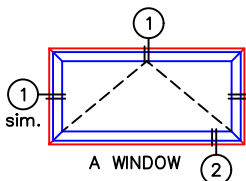

(USE RULER TO SCALE DIMENSIONS IN INCHES)

SCALE: 1/4"

**AWNING WINDOW DETAILS**  
1/4", 1", 1-1/4" AND 1-1/2"  
OUTSIDE GLAZING SHOWN

**HARDWARE OPTIONS**

-GLASS PENETRATION: 1/2"  
-EXTERIOR RATED PRODUCTS HAVE WEEP SLOTS ON HORIZONTAL SILLS.

0 0.5 1  
(USE RULER TO SCALE DIMENSIONS IN INCHES)  
**SCALE: FULL**

AWNING WINDOW DETAILS  
1/4" SINGLE GLAZING SHOWN

1  
BLOCK  
HEAD

EXTERIOR

2  
BLOCK  
SILL W/ SILL PAN

(USE RULER TO SCALE DIMENSIONS IN INCHES)

**SCALE: 3/4**

**AWNING WINDOW DETAILS**  
**1" INSULATED GLAZING SHOWN**

1A  
NAIL-ON  
HEAD

EXTERIOR

2A  
NAIL-ON  
SILL W/ SILL PAN

0 0.5 1  
(USE RULER TO SCALE DIMENSIONS IN INCHES)  
**SCALE: FULL**