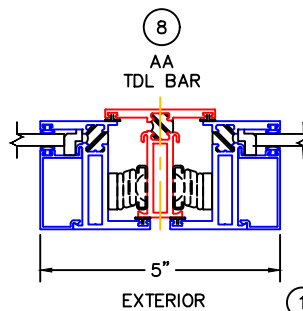

(USE RULER TO SCALE DIMENSIONS IN INCHES)

SCALE: 1/4"

**AWNING WINDOW DETAILS**  
1/4", 1", 1-1/4" AND 1-1/2"  
OUTSIDE GLAZING SHOWN

**HARDWARE OPTIONS**

-GLASS PENETRATION: 1/2"  
-EXTERIOR RATED PRODUCTS HAVE WEEP SLOTS ON HORIZONTAL SILLS.

0 0.5 1  
(USE RULER TO SCALE DIMENSIONS IN INCHES)  
**SCALE: FULL**

AWNING WINDOW DETAILS  
1/4" SINGLE GLAZING SHOWN

1  
BLOCK  
HEAD

EXTERIOR

2  
BLOCK  
SILL W/ SILL PAN

(USE RULER TO SCALE DIMENSIONS IN INCHES)

**SCALE: 3/4**

**AWNING WINDOW DETAILS**  
**1" INSULATED GLAZING SHOWN**

1A  
NAIL-ON  
HEAD

EXTERIOR

2A  
NAIL-ON  
SILL W/ SILL PAN

0 0.5 1  
(USE RULER TO SCALE DIMENSIONS IN INCHES)  
**SCALE: FULL**