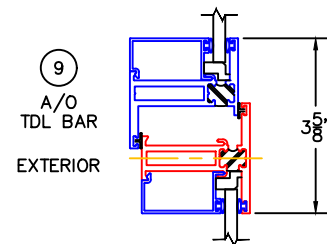

(USE RULER TO SCALE DIMENSIONS IN INCHES)

SCALE: 1/4"

**AWNING WINDOW DETAILS**  
1/4", 1", 1-1/4" AND 1-1/2"  
OUTSIDE GLAZING SHOWN

**HARDWARE OPTIONS**

-GLASS PENETRATION: 1/2"  
-EXTERIOR RATED PRODUCTS HAVE WEEP SLOTS ON HORIZONTAL SILLS.

0 0.5 1  
(USE RULER TO SCALE DIMENSIONS IN INCHES)  
**SCALE: FULL**

AWNING WINDOW DETAILS  
1/4" SINGLE GLAZING SHOWN

1  
BLOCK  
HEAD

EXTERIOR

2  
BLOCK  
SILL W/ SILL PAN

(USE RULER TO SCALE DIMENSIONS IN INCHES)

**SCALE: 3/4**

**AWNING WINDOW DETAILS**  
**1" INSULATED GLAZING SHOWN**

1A  
NAIL-ON  
HEAD

EXTERIOR

2A  
NAIL-ON  
SILL W/ SILL PAN

0 0.5 1  
(USE RULER TO SCALE DIMENSIONS IN INCHES)  
**SCALE: FULL**

(USE RULER TO SCALE DIMENSIONS IN INCHES)

**SCALE: FULL**