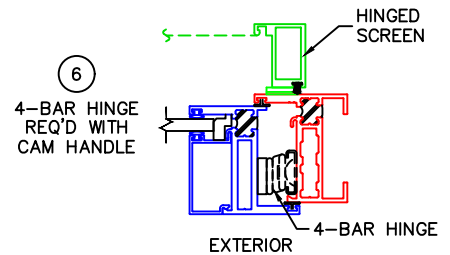

(USE RULER TO SCALE DIMENSIONS IN INCHES)

SCALE: 1/4"

**AWNING WINDOW DETAILS**  
1/4", 1", 1-1/4" AND 1-1/2"  
OUTSIDE GLAZING SHOWN

**HARDWARE OPTIONS**

-GLASS PENETRATION: 1/2"  
-EXTERIOR RATED PRODUCTS HAVE WEEP SLOTS ON HORIZONTAL SILLS.

0 0.5 1  
(USE RULER TO SCALE DIMENSIONS IN INCHES)  
**SCALE: FULL**

AWNING WINDOW DETAILS  
1/4" SINGLE GLAZING SHOWN

1  
BLOCK  
HEAD

EXTERIOR

2  
BLOCK  
SILL W/ SILL PAN

(USE RULER TO SCALE DIMENSIONS IN INCHES)