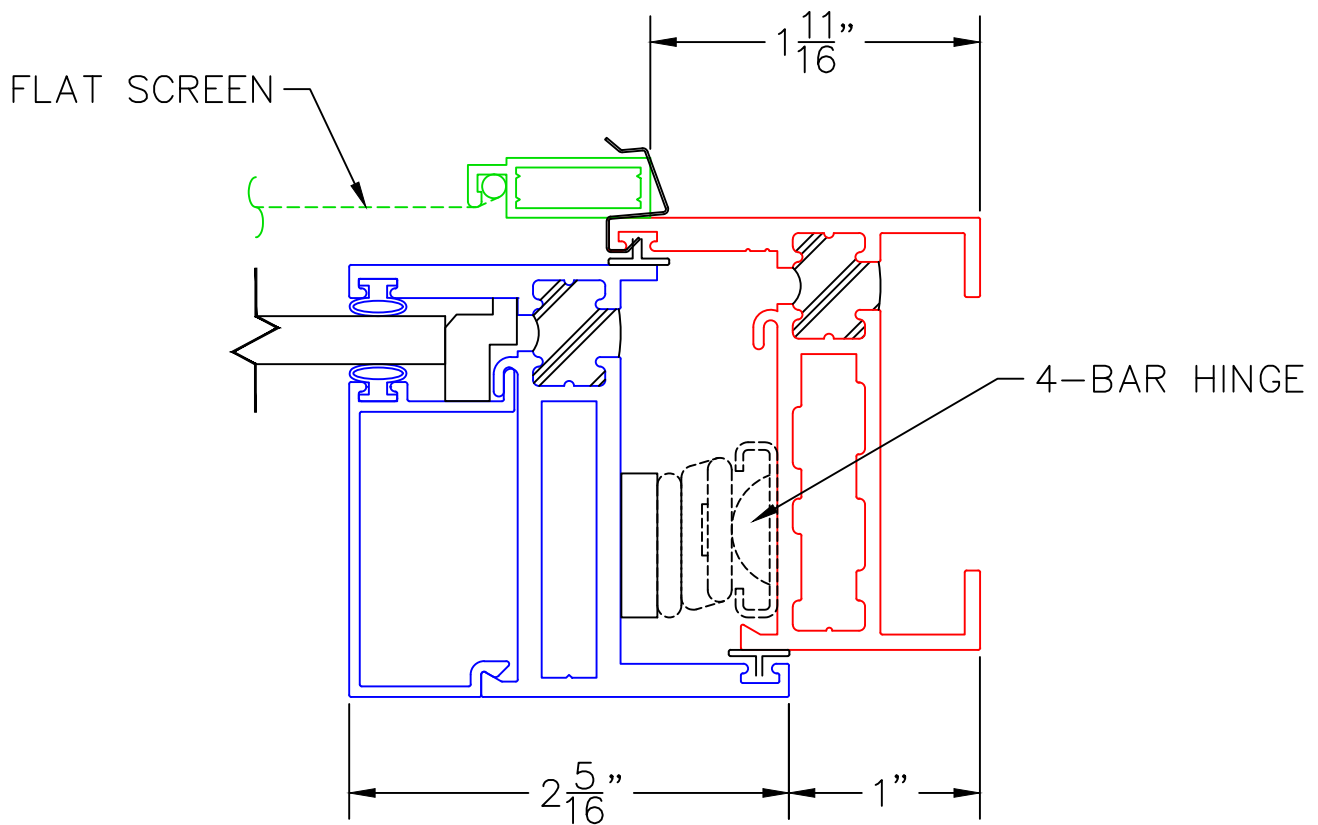

## AWNING WINDOW DETAILS 1/4" SINGLE GLAZING SHOWN

(USE RULER TO SCALE DIMENSIONS IN INCHES)

SCALE: FULL

## AWNING WINDOW DETAILS 1/4" SINGLE GLAZING SHOWN

0 0.5 1  
(USE RULER TO SCALE DIMENSIONS IN INCHES)  
**SCALE: FULL**

AWNING WINDOW DETAILS  
1/4" SINGLE GLAZING SHOWN

4

JAMB  
4-BAR HINGE  
REQ'D WITH  
ROTO-OPERATOR

EXTERIOR

0 0.5 1  
(USE RULER TO SCALE DIMENSIONS IN INCHES)  
**SCALE: FULL**

AWNING WINDOW DETAILS  
1/4" SINGLE GLAZING SHOWN

0 0.5 1  
(USE RULER TO SCALE DIMENSIONS IN INCHES)  
**SCALE: FULL**

AWNING WINDOW DETAILS  
1/4" SINGLE GLAZING SHOWN

0 0.5 1  
(USE RULER TO SCALE DIMENSIONS IN INCHES)  
**SCALE: FULL**

AWNING WINDOW DETAILS  
1/4" SINGLE GLAZING SHOWN

6

JAMB  
4-BAR HINGE  
REQ'D WITH  
CAM HANDLE

\*NOTE: 1/2" CLEARANCE WITH MULTI-POINT LOCK AT JAMB