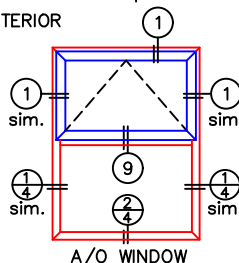

(USE RULER TO SCALE DIMENSIONS IN INCHES)

SCALE: 1/4"

**AWNING WINDOW DETAILS**  
1/4", 1", 1-1/4" AND 1-1/2"  
OUTSIDE GLAZING SHOWN

**HARDWARE OPTIONS**

-GLASS PENETRATION: 1/2"  
-EXTERIOR RATED PRODUCTS HAVE WEEP SLOTS ON HORIZONTAL SILLS.

0 0.5 1  
(USE RULER TO SCALE DIMENSIONS IN INCHES)  
**SCALE: FULL**

AWNING WINDOW DETAILS  
1/4" SINGLE GLAZING SHOWN

1  
BLOCK  
HEAD

EXTERIOR

2  
BLOCK  
SILL W/ SILL PAN

(USE RULER TO SCALE DIMENSIONS IN INCHES)

(USE RULER TO SCALE DIMENSIONS IN INCHES)

**SCALE: FULL**