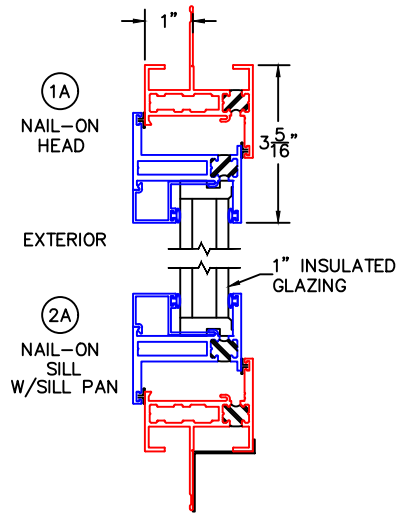

(USE RULER TO SCALE DIMENSIONS IN INCHES)

SCALE: 1/4"

**AWNING WINDOW DETAILS**  
1/4", 1", 1-1/4" AND 1-1/2"  
OUTSIDE GLAZING SHOWN

**HARDWARE OPTIONS**

-GLASS PENETRATION: 1/2"  
-EXTERIOR RATED PRODUCTS HAVE WEEP SLOTS ON HORIZONTAL SILLS.

0 0.5 1  
(USE RULER TO SCALE DIMENSIONS IN INCHES)  
**SCALE: FULL**

AWNING WINDOW DETAILS  
1/4" SINGLE GLAZING SHOWN

1  
BLOCK  
HEAD

EXTERIOR

2  
BLOCK  
SILL W/ SILL PAN

(USE RULER TO SCALE DIMENSIONS IN INCHES)

**SCALE: 3/4**

**AWNING WINDOW DETAILS**  
**1" INSULATED GLAZING SHOWN**

1A  
NAIL-ON  
HEAD

EXTERIOR

2A  
NAIL-ON  
SILL W/ SILL PAN

0 0.5 1  
(USE RULER TO SCALE DIMENSIONS IN INCHES)  
**SCALE: FULL**

(USE RULER TO SCALE DIMENSIONS IN INCHES)

**SCALE: FULL**