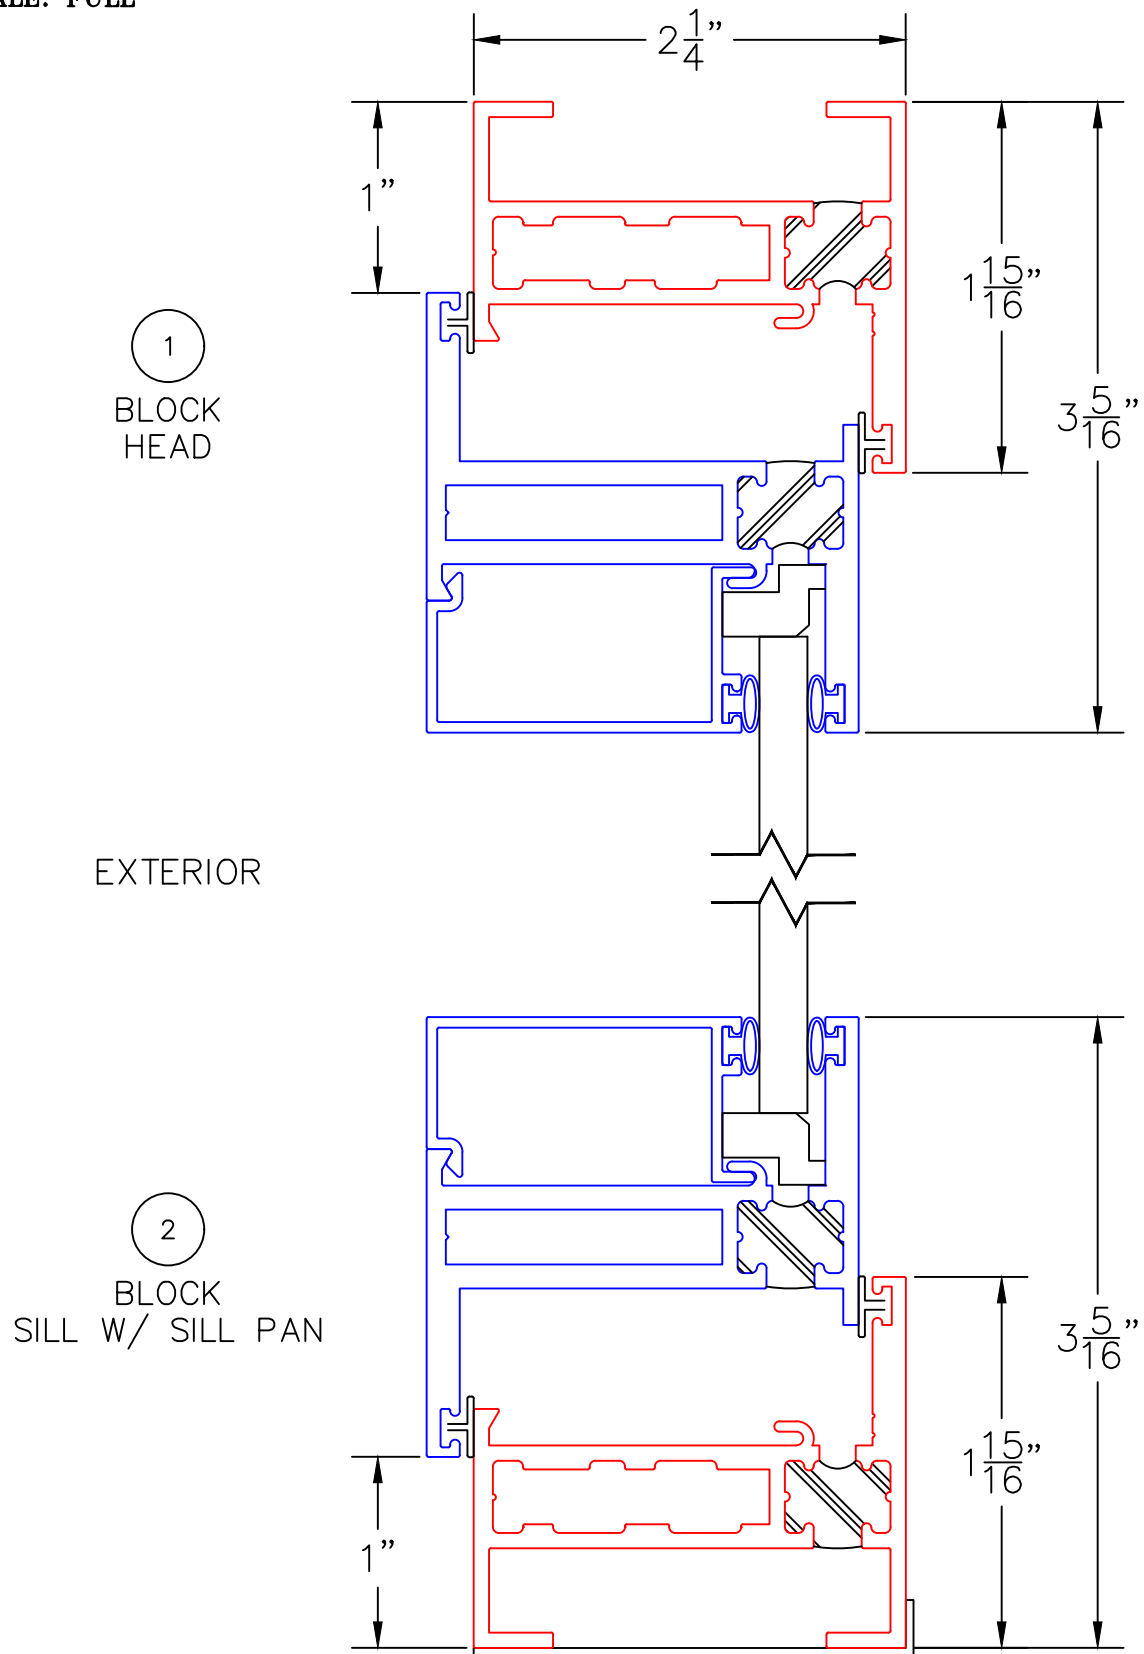

(USE RULER TO SCALE DIMENSIONS IN INCHES)

SCALE: 1/4"

**AWNING WINDOW DETAILS**  
1/4", 1", 1-1/4" AND 1-1/2"  
OUTSIDE GLAZING SHOWN

**HARDWARE OPTIONS**

-GLASS PENETRATION: 1/2"  
-EXTERIOR RATED PRODUCTS HAVE WEEP SLOTS ON HORIZONTAL SILLS.

0 0.5 1  
(USE RULER TO SCALE DIMENSIONS IN INCHES)  
**SCALE: FULL**

AWNING WINDOW DETAILS  
1/4" SINGLE GLAZING SHOWN

1  
BLOCK  
HEAD

EXTERIOR

2  
BLOCK  
SILL W/ SILL PAN

(USE RULER TO SCALE DIMENSIONS IN INCHES)

**SCALE: 3/4**

**AWNING WINDOW DETAILS**  
**1" INSULATED GLAZING SHOWN**

1A  
NAIL-ON  
HEAD

EXTERIOR

2A  
NAIL-ON  
SILL W/ SILL PAN

0 0.5 1  
(USE RULER TO SCALE DIMENSIONS IN INCHES)  
**SCALE: FULL**

## AWNING WINDOW DETAILS 1/4" SINGLE GLAZING SHOWN

(USE RULER TO SCALE DIMENSIONS IN INCHES)

SCALE: FULL