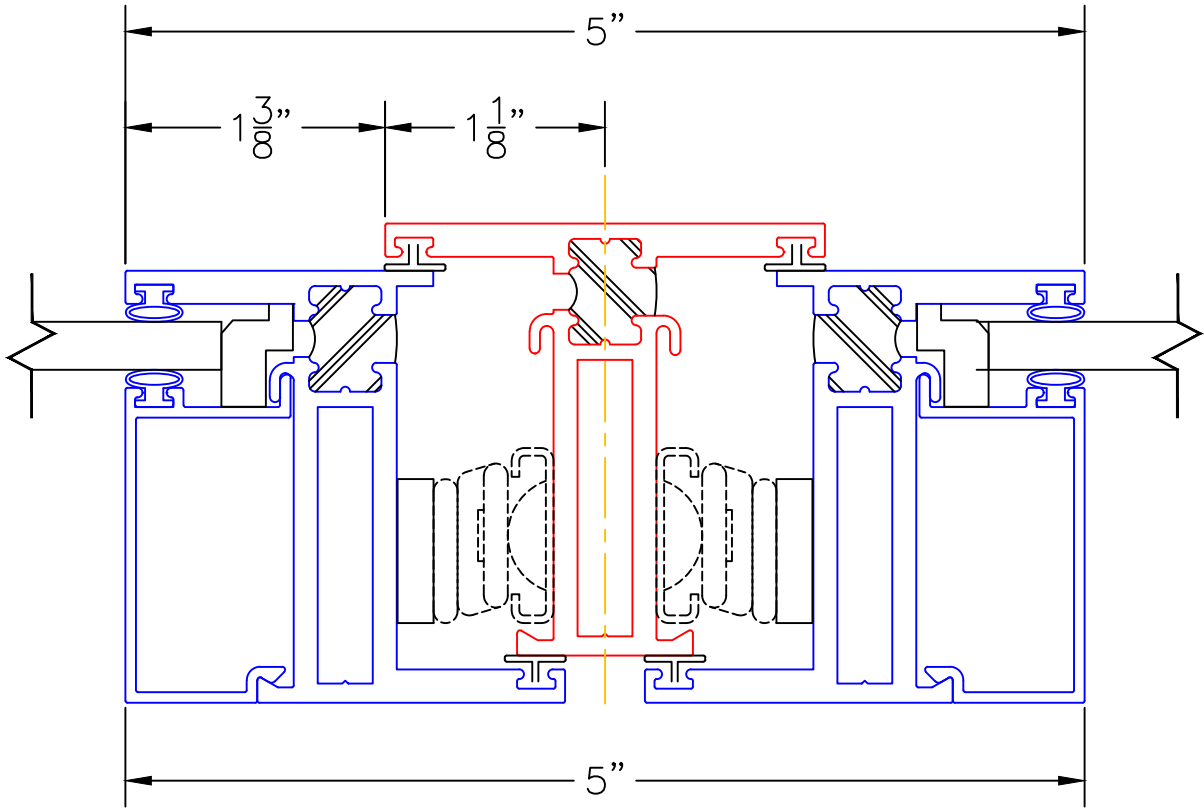

0 0.5 1  
(USE RULER TO SCALE DIMENSIONS IN INCHES)  
**SCALE: FULL**

AWNING WINDOW DETAILS  
1/4" SINGLE GLAZING SHOWN

6

JAMB  
4-BAR HINGE  
REQ'D WITH  
CAM HANDLE

\*NOTE: 1/2" CLEARANCE WITH MULTI-POINT LOCK AT JAMB

(USE RULER TO SCALE DIMENSIONS IN INCHES)

**SCALE: FULL**

## AWNING WINDOW DETAILS 1/4" SINGLE GLAZING SHOWN

7

A|A  
JAMB MULLION

EXTERIOR

0 0.5 1  
(USE RULER TO SCALE DIMENSIONS IN INCHES)  
SCALE: FULL

AWNING WINDOW DETAILS  
1/4" SINGLE GLAZING SHOWN

8

AA  
TDL BAR

EXTERIOR

(USE RULER TO SCALE DIMENSIONS IN INCHES)

**SCALE: FULL**

AWNING WINDOW DETAILS  
1/4" SINGLE GLAZING SHOWN

EXTERIOR

9  
A/O  
TDL BAR