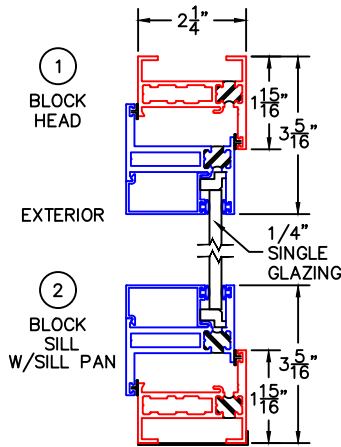

(USE RULER TO SCALE DIMENSIONS IN INCHES)

SCALE: 1/4"

**AWNING WINDOW DETAILS**  
1/4", 1", 1-1/4" AND 1-1/2"  
OUTSIDE GLAZING SHOWN

**HARDWARE OPTIONS**

-GLASS PENETRATION: 1/2"  
-EXTERIOR RATED PRODUCTS HAVE WEEP SLOTS ON HORIZONTAL SILLS.

0 0.5 1  
(USE RULER TO SCALE DIMENSIONS IN INCHES)  
**SCALE: FULL**

AWNING WINDOW DETAILS  
1/4" SINGLE GLAZING SHOWN

1  
BLOCK  
HEAD

EXTERIOR

2  
BLOCK  
SILL W/ SILL PAN

(USE RULER TO SCALE DIMENSIONS IN INCHES)

**SCALE: 3/4**

**AWNING WINDOW DETAILS**  
**1" INSULATED GLAZING SHOWN**

1A  
NAIL-ON  
HEAD

EXTERIOR

2A  
NAIL-ON  
SILL W/ SILL PAN

0 0.5 1  
(USE RULER TO SCALE DIMENSIONS IN INCHES)  
**SCALE: FULL**

(USE RULER TO SCALE DIMENSIONS IN INCHES)

**SCALE: FULL**