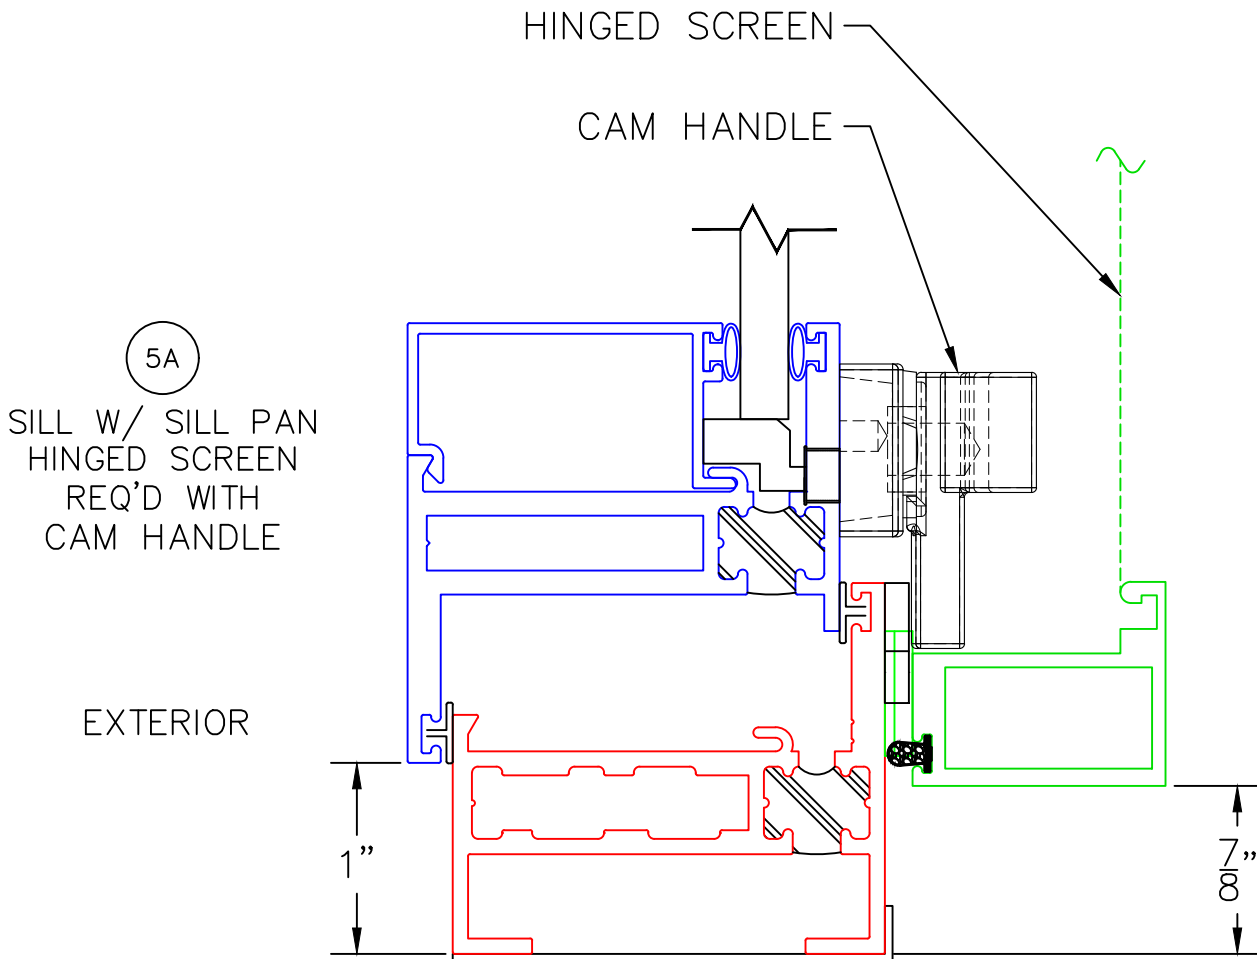

## AWNING WINDOW DETAILS 1/4" SINGLE GLAZING SHOWN

0 0.5 1  
(USE RULER TO SCALE DIMENSIONS IN INCHES)  
**SCALE: FULL**

AWNING WINDOW DETAILS  
1/4" SINGLE GLAZING SHOWN

4

JAMB  
4-BAR HINGE  
REQ'D WITH  
ROTO-OPERATOR

EXTERIOR

0 0.5 1  
(USE RULER TO SCALE DIMENSIONS IN INCHES)  
**SCALE: FULL**

AWNING WINDOW DETAILS  
1/4" SINGLE GLAZING SHOWN

0 0.5 1  
(USE RULER TO SCALE DIMENSIONS IN INCHES)  
**SCALE: FULL**

AWNING WINDOW DETAILS  
1/4" SINGLE GLAZING SHOWN

0 0.5 1  
(USE RULER TO SCALE DIMENSIONS IN INCHES)  
**SCALE: FULL**

AWNING WINDOW DETAILS  
1/4" SINGLE GLAZING SHOWN

6

JAMB  
4-BAR HINGE  
REQ'D WITH  
CAM HANDLE

\*NOTE: 1/2" CLEARANCE WITH MULTI-POINT LOCK AT JAMB

(USE RULER TO SCALE DIMENSIONS IN INCHES)

**SCALE: FULL**