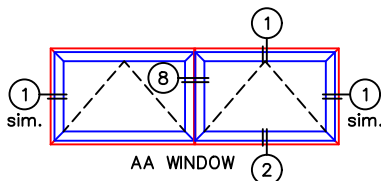

(USE RULER TO SCALE DIMENSIONS IN INCHES)

SCALE: 1/4"

**AWNING WINDOW DETAILS**  
1/4", 1", 1-1/4" AND 1-1/2"  
OUTSIDE GLAZING SHOWN

**HARDWARE OPTIONS**

-GLASS PENETRATION: 1/2"  
-EXTERIOR RATED PRODUCTS HAVE WEEP SLOTS ON HORIZONTAL SILLS.

0 0.5 1  
(USE RULER TO SCALE DIMENSIONS IN INCHES)  
**SCALE: FULL**

AWNING WINDOW DETAILS  
1/4" SINGLE GLAZING SHOWN

1  
BLOCK  
HEAD

EXTERIOR

2  
BLOCK  
SILL W/ SILL PAN

(USE RULER TO SCALE DIMENSIONS IN INCHES)

**SCALE: 3/4**

**AWNING WINDOW DETAILS**  
**1" INSULATED GLAZING SHOWN**

1A  
NAIL-ON  
HEAD

EXTERIOR

2A  
NAIL-ON  
SILL W/ SILL PAN

0 0.5 1  
(USE RULER TO SCALE DIMENSIONS IN INCHES)  
**SCALE: FULL**

(USE RULER TO SCALE DIMENSIONS IN INCHES)

**SCALE: FULL**