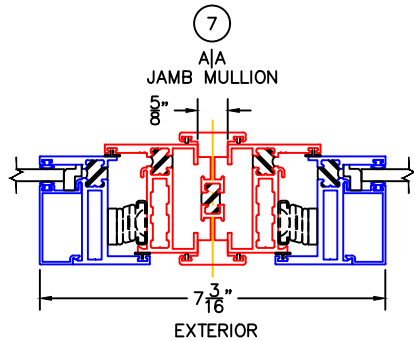

(USE RULER TO SCALE DIMENSIONS IN INCHES)

SCALE: 1/4"

**AWNING WINDOW DETAILS**  
1/4", 1", 1-1/4" AND 1-1/2"  
OUTSIDE GLAZING SHOWN

**HARDWARE OPTIONS**

-GLASS PENETRATION: 1/2"  
-EXTERIOR RATED PRODUCTS HAVE WEEP SLOTS ON HORIZONTAL SILLS.

0 0.5 1  
(USE RULER TO SCALE DIMENSIONS IN INCHES)  
**SCALE: FULL**

AWNING WINDOW DETAILS  
1/4" SINGLE GLAZING SHOWN

1  
BLOCK  
HEAD

EXTERIOR

2  
BLOCK  
SILL W/ SILL PAN

(USE RULER TO SCALE DIMENSIONS IN INCHES)

**SCALE: 3/4**

**AWNING WINDOW DETAILS**  
**1" INSULATED GLAZING SHOWN**

1A  
NAIL-ON  
HEAD

EXTERIOR

2A  
NAIL-ON  
SILL W/ SILL PAN

0 0.5 1  
(USE RULER TO SCALE DIMENSIONS IN INCHES)  
**SCALE: FULL**

## AWNING WINDOW DETAILS 1/4" SINGLE GLAZING SHOWN

(USE RULER TO SCALE DIMENSIONS IN INCHES)

SCALE: FULL