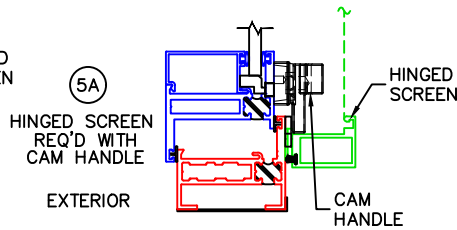

(USE RULER TO SCALE DIMENSIONS IN INCHES)

SCALE: 1/4"

**AWNING WINDOW DETAILS**  
1/4", 1", 1-1/4" AND 1-1/2"  
OUTSIDE GLAZING SHOWN

**HARDWARE OPTIONS**

-GLASS PENETRATION: 1/2"  
-EXTERIOR RATED PRODUCTS HAVE WEEP SLOTS ON HORIZONTAL SILLS.

0 0.5 1  
(USE RULER TO SCALE DIMENSIONS IN INCHES)  
**SCALE: FULL**

AWNING WINDOW DETAILS  
1/4" SINGLE GLAZING SHOWN

1  
BLOCK  
HEAD

EXTERIOR

2  
BLOCK  
SILL W/ SILL PAN

(USE RULER TO SCALE DIMENSIONS IN INCHES)