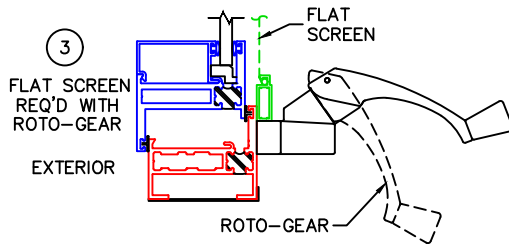

(USE RULER TO SCALE DIMENSIONS IN INCHES)

SCALE: 1/4"

**AWNING WINDOW DETAILS**  
1/4", 1", 1-1/4" AND 1-1/2"  
OUTSIDE GLAZING SHOWN

**HARDWARE OPTIONS**

-GLASS PENETRATION: 1/2"  
-EXTERIOR RATED PRODUCTS HAVE WEEP SLOTS ON HORIZONTAL SILLS.

0 0.5 1  
(USE RULER TO SCALE DIMENSIONS IN INCHES)  
**SCALE: FULL**

AWNING WINDOW DETAILS  
1/4" SINGLE GLAZING SHOWN

1  
BLOCK  
HEAD

EXTERIOR

2  
BLOCK  
SILL W/ SILL PAN

(USE RULER TO SCALE DIMENSIONS IN INCHES)