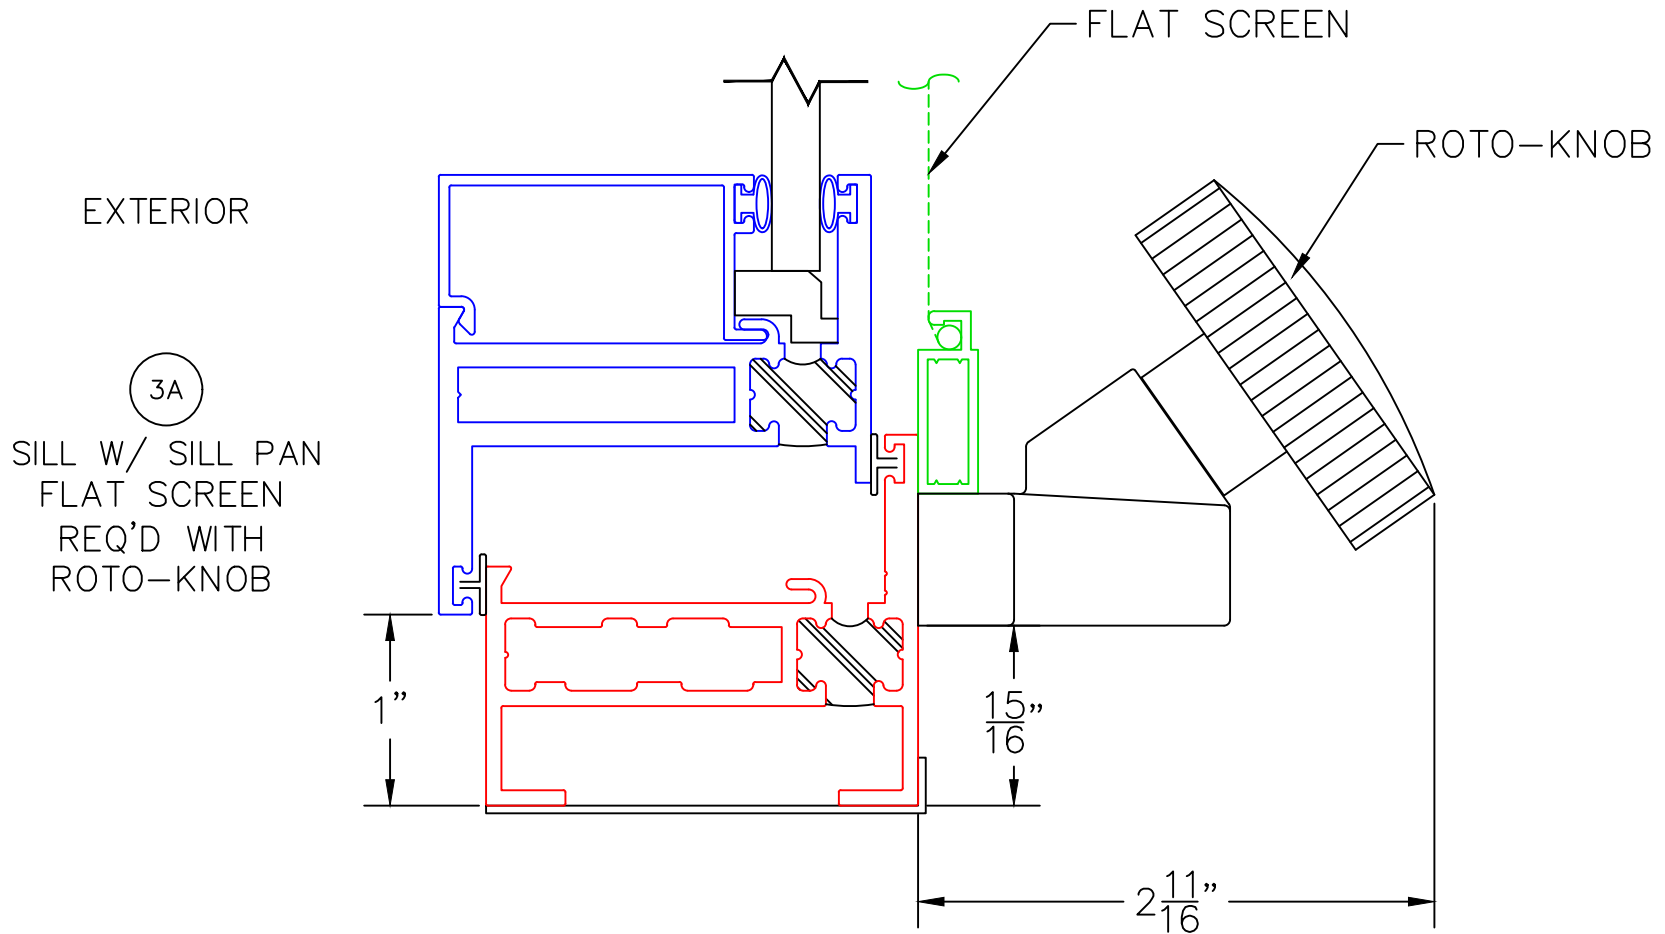

## AWNING WINDOW DETAILS 1/4" SINGLE GLAZING SHOWN

(USE RULER TO SCALE DIMENSIONS IN INCHES)

SCALE: FULL

## AWNING WINDOW DETAILS 1/4" SINGLE GLAZING SHOWN

0 0.5 1  
(USE RULER TO SCALE DIMENSIONS IN INCHES)  
**SCALE: FULL**

AWNING WINDOW DETAILS  
1/4" SINGLE GLAZING SHOWN

4

JAMB  
4-BAR HINGE  
REQ'D WITH  
ROTO-OPERATOR

EXTERIOR

0 0.5 1  
(USE RULER TO SCALE DIMENSIONS IN INCHES)  
**SCALE: FULL**

AWNING WINDOW DETAILS  
1/4" SINGLE GLAZING SHOWN

0 0.5 1  
(USE RULER TO SCALE DIMENSIONS IN INCHES)  
**SCALE: FULL**

AWNING WINDOW DETAILS  
1/4" SINGLE GLAZING SHOWN

0 0.5 1  
(USE RULER TO SCALE DIMENSIONS IN INCHES)  
**SCALE: FULL**

AWNING WINDOW DETAILS  
1/4" SINGLE GLAZING SHOWN

6

JAMB  
4-BAR HINGE  
REQ'D WITH  
CAM HANDLE

\*NOTE: 1/2" CLEARANCE WITH MULTI-POINT LOCK AT JAMB