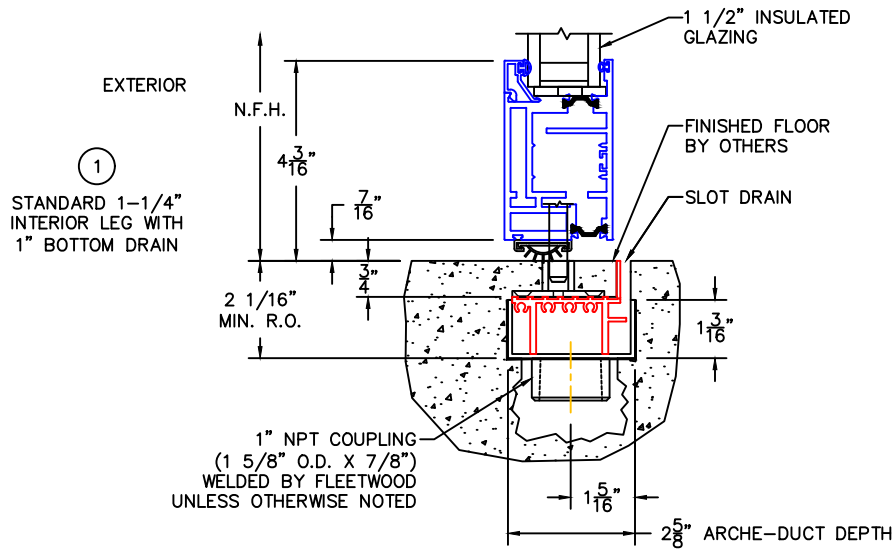

(USE RULER TO SCALE DIMENSIONS IN INCHES)

SCALE: 1/4

ARCHE-DUCT (OUT-SWING) 1" & 1-1/2" INSULATED GLAZING SHOWN

- NET FRAME HEIGHT IS FROM FINISHED FLOOR (DOES NOT INCLUDE ARCHE-DUCT).
- NET FRAME WIDTH DOES NOT INCLUDE ARCHE-DUCT.
- GLASS PENETRATION: 9/16"
- 3/32" VENT FLUSH TOLERANCE IN CLOSED POSITION.