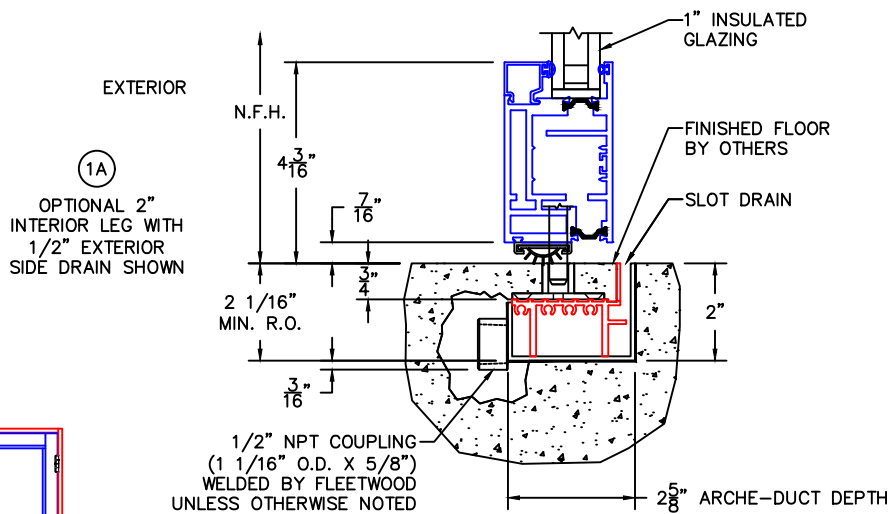

(USE RULER TO SCALE DIMENSIONS IN INCHES)

SCALE: 1/4

ARCHE-DUCT (OUT-SWING) 1" & 1-1/2" INSULATED GLAZING SHOWN

- NET FRAME HEIGHT IS FROM FINISHED FLOOR (DOES NOT INCLUDE ARCHE-DUCT).
- NET FRAME WIDTH DOES NOT INCLUDE ARCHE-DUCT.
- GLASS PENETRATION: 9/16"
- 3/32" VENT FLUSH TOLERANCE IN CLOSED POSITION.