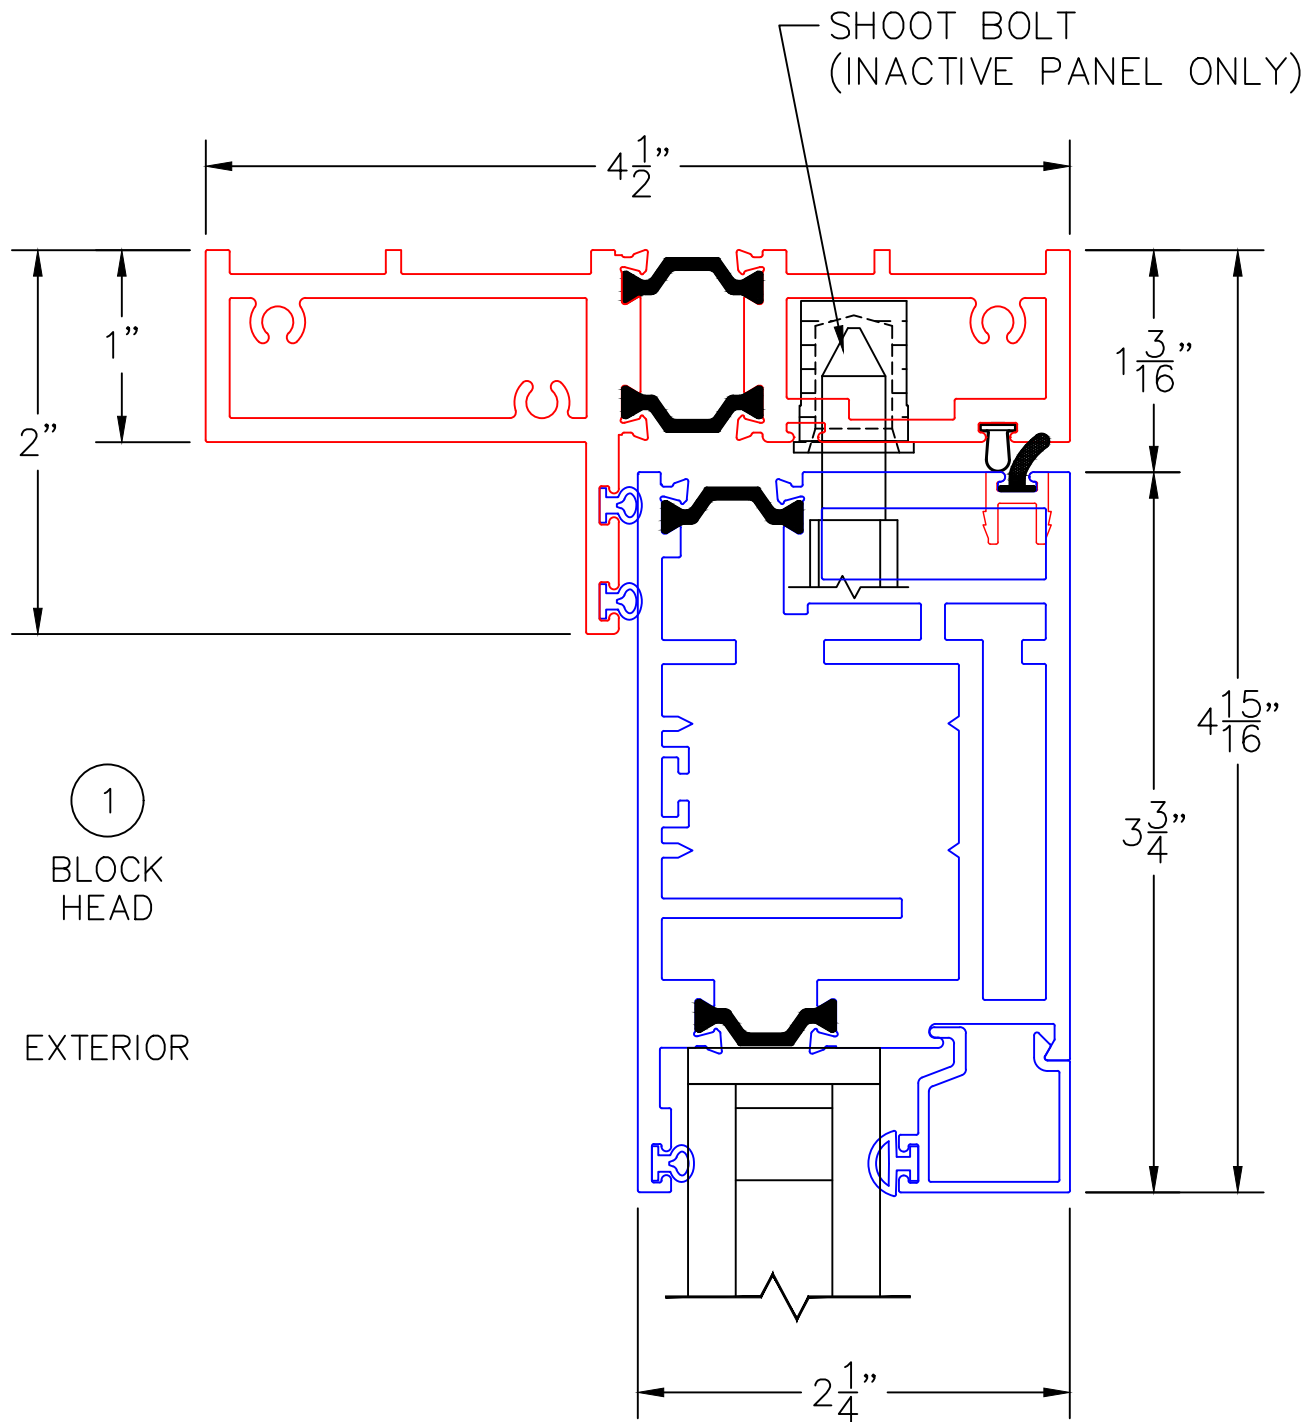

(USE RULER TO SCALE DIMENSIONS IN INCHES)

SCALE: 1/4"

IN-SWING DOOR
1" & 1-1/2" INSULATED & 9/16" SINGLE
GLAZING SHOWN

-GLASS PENETRATION: 9/16"
-3/32" VENT FLUSH TOLERANCE IN CLOSED POSITION.
-EXTERIOR RATED PRODUCTS HAVE WEEP SLOTS ON HORIZONTAL SILLS.

0 0.5 1
(USE RULER TO SCALE DIMENSIONS IN INCHES)
SCALE: FULL

IN-SWING DOOR DETAILS
1" INSULATED GLAZING SHOWN

0 0.5 1
(USE RULER TO SCALE DIMENSIONS IN INCHES)
SCALE: FULL

IN-SWING DOOR DETAILS
9/16" SINGLE GLAZING SHOWN

0 0.5 1
(USE RULER TO SCALE DIMENSIONS IN INCHES)
SCALE: FULL

IN-SWING DOOR DETAILS
1-1/2" INSULATED GLAZING SHOWN

0 0.5 1
(USE RULER TO SCALE DIMENSIONS IN INCHES)
SCALE: FULL

IN-SWING DOOR DETAILS
1" INSULATED GLAZING SHOWN

(USE RULER TO SCALE DIMENSIONS IN INCHES)

SCALE: FULL

IN-SWING DOOR DETAILS 1" INSULATED GLAZING SHOWN

3

BLOCK JAMB
HANDLE SIDE

0 0.5 1
(USE RULER TO SCALE DIMENSIONS IN INCHES)
SCALE: FULL

IN-SWING DOOR DETAILS 1" INSULATED GLAZING SHOWN