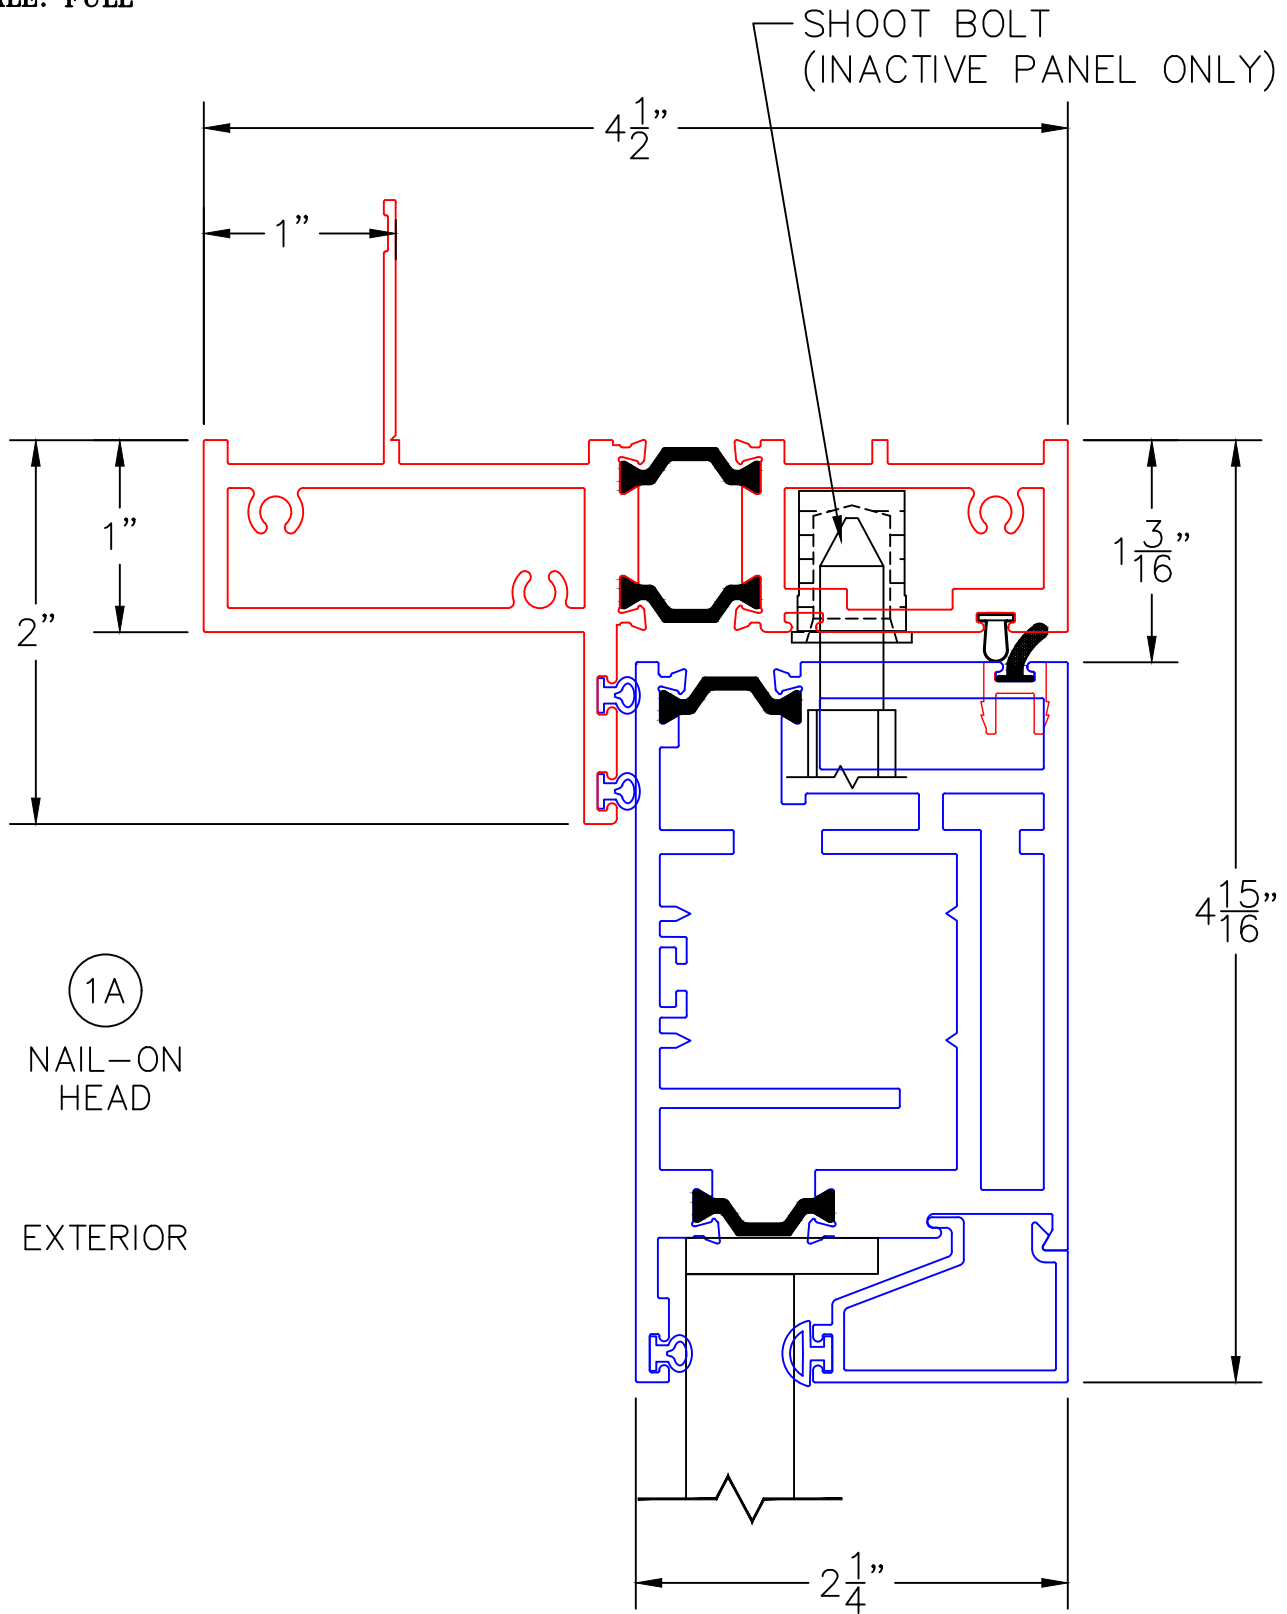

(USE RULER TO SCALE DIMENSIONS IN INCHES)

SCALE: 1/4"

IN-SWING DOOR
1" & 1-1/2" INSULATED & 9/16" SINGLE
GLAZING SHOWN

-GLASS PENETRATION: 9/16"
-3/32" VENT FLUSH TOLERANCE IN CLOSED POSITION.
-EXTERIOR RATED PRODUCTS HAVE WEEP SLOTS ON HORIZONTAL SILLS.

0 0.5 1
(USE RULER TO SCALE DIMENSIONS IN INCHES)
SCALE: FULL

IN-SWING DOOR DETAILS
1" INSULATED GLAZING SHOWN

0 0.5 1
(USE RULER TO SCALE DIMENSIONS IN INCHES)
SCALE: FULL

IN-SWING DOOR DETAILS
9/16" SINGLE GLAZING SHOWN

0 0.5 1
(USE RULER TO SCALE DIMENSIONS IN INCHES)
SCALE: FULL

IN-SWING DOOR DETAILS
1-1/2" INSULATED GLAZING SHOWN

0 0.5 1
(USE RULER TO SCALE DIMENSIONS IN INCHES)
SCALE: FULL

IN-SWING DOOR DETAILS
1" INSULATED GLAZING SHOWN

(USE RULER TO SCALE DIMENSIONS IN INCHES)

SCALE: FULL

IN-SWING DOOR DETAILS 1" INSULATED GLAZING SHOWN

3

BLOCK JAMB
HANDLE SIDE

0 0.5 1
(USE RULER TO SCALE DIMENSIONS IN INCHES)
SCALE: FULL

IN-SWING DOOR DETAILS 1" INSULATED GLAZING SHOWN