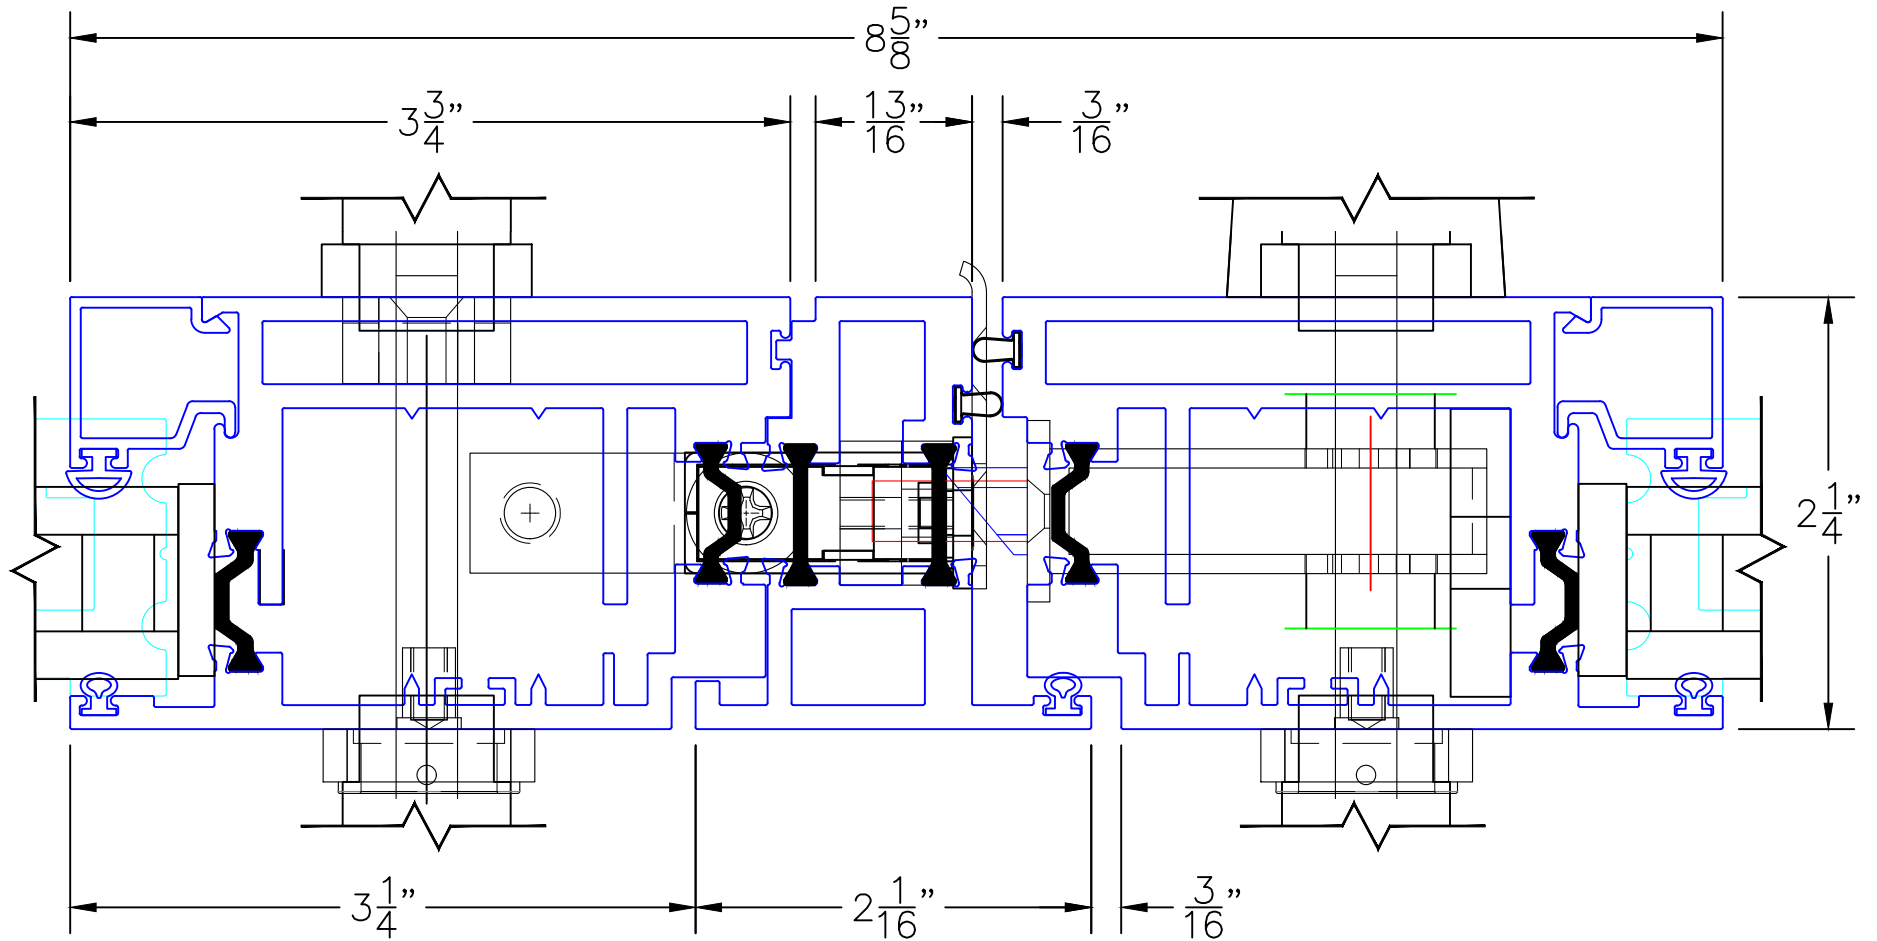

(USE RULER TO SCALE DIMENSIONS IN INCHES)

SCALE: 1/4"

IN-SWING DOOR
1" & 1-1/2" INSULATED & 9/16" SINGLE
GLAZING SHOWN

-GLASS PENETRATION: 9/16"
-3/32" VENT FLUSH TOLERANCE IN CLOSED POSITION.
-EXTERIOR RATED PRODUCTS HAVE WEEP SLOTS ON HORIZONTAL SILLS.

0 0.5 1
(USE RULER TO SCALE DIMENSIONS IN INCHES)
SCALE: FULL

IN-SWING DOOR DETAILS
1-1/2" INSULATED GLAZING SHOWN

0 0.5 1
(USE RULER TO SCALE DIMENSIONS IN INCHES)
SCALE: FULL

IN-SWING DOOR DETAILS
1" INSULATED GLAZING SHOWN

(USE RULER TO SCALE DIMENSIONS IN INCHES)

SCALE: FULL

IN-SWING DOOR DETAILS 1" INSULATED GLAZING SHOWN

3

BLOCK JAMB
HANDLE SIDE

0 0.5 1
(USE RULER TO SCALE DIMENSIONS IN INCHES)
SCALE: FULL

IN-SWING DOOR DETAILS 1" INSULATED GLAZING SHOWN

(USE RULER TO SCALE DIMENSIONS IN INCHES)

SCALE: FULL

IN-SWING DOOR DETAILS 1" INSULATED GLAZING SHOWN

5

PAIRED DOORS
WITH ASTRAGAL

EXTERIOR

0 0.5 1
 (USE RULER TO SCALE DIMENSIONS IN INCHES)
SCALE: FULL

IN-SWING DOOR DETAILS 1" INSULATED GLAZING SHOWN