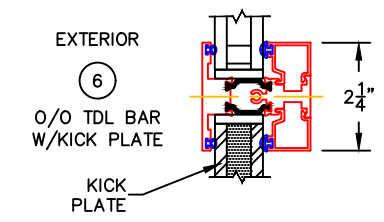

(USE RULER TO SCALE DIMENSIONS IN INCHES)

SCALE: 1/4"

IN-SWING DOOR
1" & 1-1/2" INSULATED & 9/16" SINGLE
GLAZING SHOWN

-GLASS PENETRATION: 9/16"
-3/32" VENT FLUSH TOLERANCE IN CLOSED POSITION.
-EXTERIOR RATED PRODUCTS HAVE WEEP SLOTS ON HORIZONTAL SILLS.

0 0.5 1
(USE RULER TO SCALE DIMENSIONS IN INCHES)
SCALE: FULL

IN-SWING DOOR DETAILS
1" INSULATED GLAZING SHOWN

0 0.5 1
(USE RULER TO SCALE DIMENSIONS IN INCHES)
SCALE: FULL

IN-SWING DOOR DETAILS
9/16" SINGLE GLAZING SHOWN

0 0.5 1
(USE RULER TO SCALE DIMENSIONS IN INCHES)
SCALE: FULL

IN-SWING DOOR DETAILS
1-1/2" INSULATED GLAZING SHOWN

0 0.5 1
(USE RULER TO SCALE DIMENSIONS IN INCHES)
SCALE: FULL

IN-SWING DOOR DETAILS
1" INSULATED GLAZING SHOWN

(USE RULER TO SCALE DIMENSIONS IN INCHES)

SCALE: FULL

IN-SWING DOOR DETAILS 1" INSULATED GLAZING SHOWN

3

BLOCK JAMB
HANDLE SIDE

0 0.5 1
(USE RULER TO SCALE DIMENSIONS IN INCHES)
SCALE: FULL

IN-SWING DOOR DETAILS 1" INSULATED GLAZING SHOWN