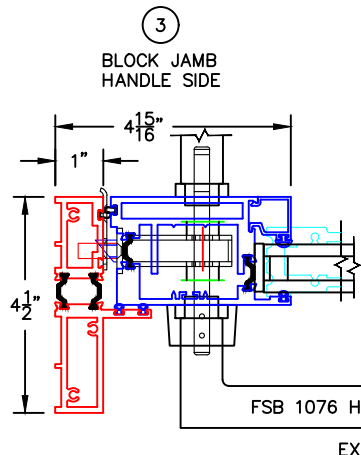

(USE RULER TO SCALE DIMENSIONS IN INCHES)

SCALE: 1/4"

IN-SWING DOOR
1" & 1-1/2" INSULATED & 9/16" SINGLE
GLAZING SHOWN

-GLASS PENETRATION: 9/16"
-3/32" VENT FLUSH TOLERANCE IN CLOSED POSITION.
-EXTERIOR RATED PRODUCTS HAVE WEEP SLOTS ON HORIZONTAL SILLS.

0 0.5 1
(USE RULER TO SCALE DIMENSIONS IN INCHES)
SCALE: FULL

IN-SWING DOOR DETAILS
1" INSULATED GLAZING SHOWN

0 0.5 1
(USE RULER TO SCALE DIMENSIONS IN INCHES)
SCALE: FULL

IN-SWING DOOR DETAILS
9/16" SINGLE GLAZING SHOWN

0 0.5 1
(USE RULER TO SCALE DIMENSIONS IN INCHES)
SCALE: FULL

IN-SWING DOOR DETAILS
1-1/2" INSULATED GLAZING SHOWN

0 0.5 1
(USE RULER TO SCALE DIMENSIONS IN INCHES)
SCALE: FULL

IN-SWING DOOR DETAILS
1" INSULATED GLAZING SHOWN

(USE RULER TO SCALE DIMENSIONS IN INCHES)

SCALE: FULL

IN-SWING DOOR DETAILS 1" INSULATED GLAZING SHOWN

3

BLOCK JAMB
HANDLE SIDE

0 0.5 1
(USE RULER TO SCALE DIMENSIONS IN INCHES)
SCALE: FULL

IN-SWING DOOR DETAILS 1" INSULATED GLAZING SHOWN