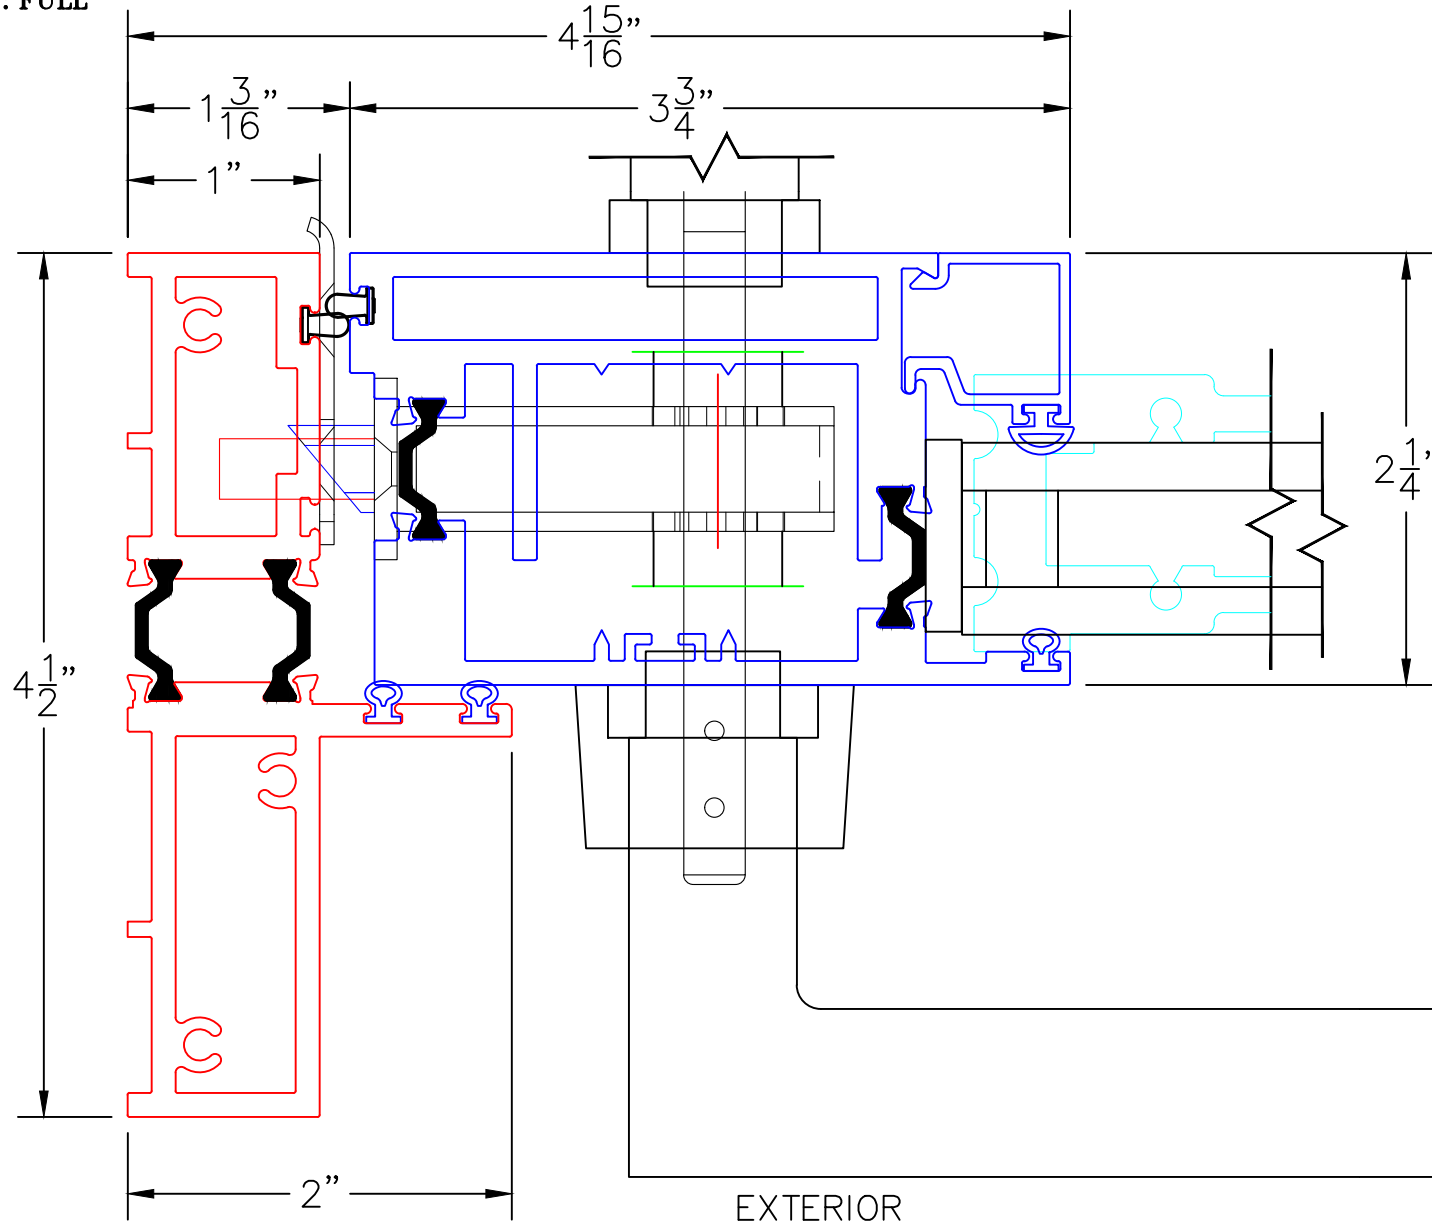

(USE RULER TO SCALE DIMENSIONS IN INCHES)

SCALE: 1/4"

IN-SWING DOOR
1" & 1-1/2" INSULATED & 9/16" SINGLE
GLAZING SHOWN

-GLASS PENETRATION: 9/16"
-3/32" VENT FLUSH TOLERANCE IN CLOSED POSITION.
-EXTERIOR RATED PRODUCTS HAVE WEEP SLOTS ON HORIZONTAL SILLS.

0 0.5 1
(USE RULER TO SCALE DIMENSIONS IN INCHES)
SCALE: FULL

IN-SWING DOOR DETAILS
1" INSULATED GLAZING SHOWN

0 0.5 1
(USE RULER TO SCALE DIMENSIONS IN INCHES)
SCALE: FULL

IN-SWING DOOR DETAILS
9/16" SINGLE GLAZING SHOWN

0 0.5 1
(USE RULER TO SCALE DIMENSIONS IN INCHES)
SCALE: FULL

IN-SWING DOOR DETAILS
1-1/2" INSULATED GLAZING SHOWN

0 0.5 1
(USE RULER TO SCALE DIMENSIONS IN INCHES)
SCALE: FULL

IN-SWING DOOR DETAILS
1" INSULATED GLAZING SHOWN

(USE RULER TO SCALE DIMENSIONS IN INCHES)

SCALE: FULL

IN-SWING DOOR DETAILS 1" INSULATED GLAZING SHOWN

3

BLOCK JAMB
HANDLE SIDE

0 0.5 1
(USE RULER TO SCALE DIMENSIONS IN INCHES)
SCALE: FULL

IN-SWING DOOR DETAILS 1" INSULATED GLAZING SHOWN