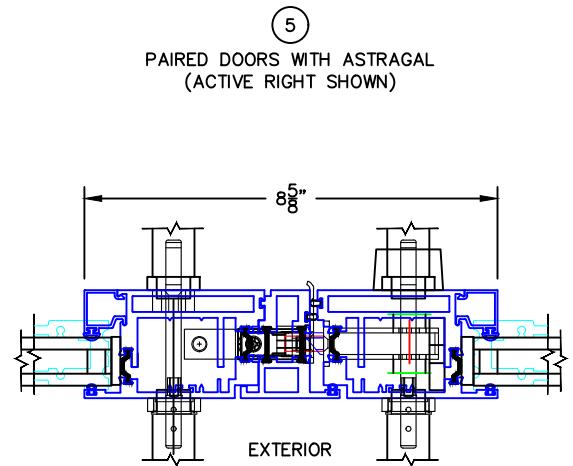

(USE RULER TO SCALE DIMENSIONS IN INCHES)

SCALE: 1/4"

IN-SWING DOOR
1" & 1-1/2" INSULATED & 9/16" SINGLE
GLAZING SHOWN

-GLASS PENETRATION: 9/16"
-3/32" VENT FLUSH TOLERANCE IN CLOSED POSITION.
-EXTERIOR RATED PRODUCTS HAVE WEEP SLOTS ON HORIZONTAL SILLS.

0 0.5 1
(USE RULER TO SCALE DIMENSIONS IN INCHES)
SCALE: FULL

IN-SWING DOOR DETAILS
1" INSULATED GLAZING SHOWN

0 0.5 1
(USE RULER TO SCALE DIMENSIONS IN INCHES)
SCALE: FULL

IN-SWING DOOR DETAILS
9/16" SINGLE GLAZING SHOWN

0 0.5 1
(USE RULER TO SCALE DIMENSIONS IN INCHES)
SCALE: FULL

IN-SWING DOOR DETAILS
1-1/2" INSULATED GLAZING SHOWN

0 0.5 1
(USE RULER TO SCALE DIMENSIONS IN INCHES)
SCALE: FULL

IN-SWING DOOR DETAILS
1" INSULATED GLAZING SHOWN

(USE RULER TO SCALE DIMENSIONS IN INCHES)

SCALE: FULL

IN-SWING DOOR DETAILS 1" INSULATED GLAZING SHOWN

3

BLOCK JAMB
HANDLE SIDE

0 0.5 1
(USE RULER TO SCALE DIMENSIONS IN INCHES)
SCALE: FULL

IN-SWING DOOR DETAILS 1" INSULATED GLAZING SHOWN