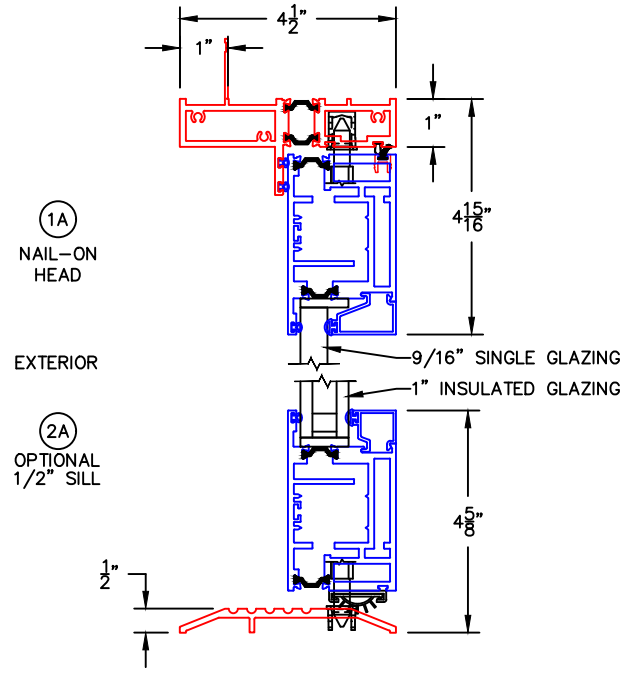

(USE RULER TO SCALE DIMENSIONS IN INCHES)

SCALE: 1/4"

IN-SWING DOOR
1" & 1-1/2" INSULATED & 9/16" SINGLE
GLAZING SHOWN

-GLASS PENETRATION: 9/16"
-3/32" VENT FLUSH TOLERANCE IN CLOSED POSITION.
-EXTERIOR RATED PRODUCTS HAVE WEEP SLOTS ON HORIZONTAL SILLS.

0 0.5 1
(USE RULER TO SCALE DIMENSIONS IN INCHES)
SCALE: FULL

IN-SWING DOOR DETAILS
1" INSULATED GLAZING SHOWN

0 0.5 1
(USE RULER TO SCALE DIMENSIONS IN INCHES)
SCALE: FULL

IN-SWING DOOR DETAILS
9/16" SINGLE GLAZING SHOWN

0 0.5 1
(USE RULER TO SCALE DIMENSIONS IN INCHES)
SCALE: FULL

IN-SWING DOOR DETAILS
1-1/2" INSULATED GLAZING SHOWN

0 0.5 1
(USE RULER TO SCALE DIMENSIONS IN INCHES)
SCALE: FULL

IN-SWING DOOR DETAILS
1" INSULATED GLAZING SHOWN

(USE RULER TO SCALE DIMENSIONS IN INCHES)

SCALE: FULL

IN-SWING DOOR DETAILS 1" INSULATED GLAZING SHOWN

3

BLOCK JAMB
HANDLE SIDE

0 0.5 1
(USE RULER TO SCALE DIMENSIONS IN INCHES)
SCALE: FULL

IN-SWING DOOR DETAILS 1" INSULATED GLAZING SHOWN