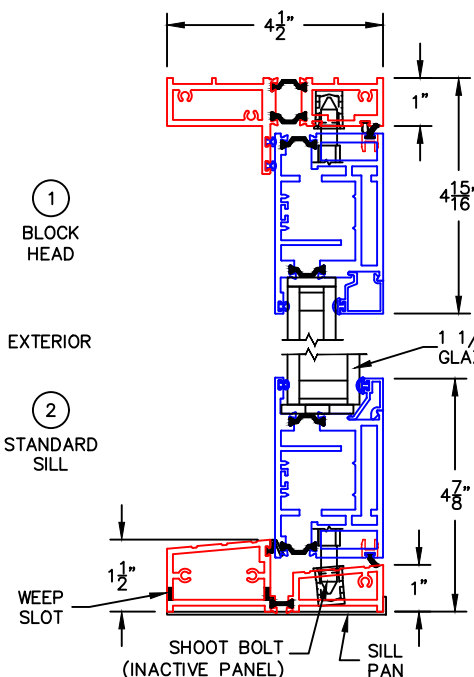

(USE RULER TO SCALE DIMENSIONS IN INCHES)

SCALE: 1/4"

IN-SWING DOOR
1" & 1-1/2" INSULATED & 9/16" SINGLE
GLAZING SHOWN

-GLASS PENETRATION: 9/16"
-3/32" VENT FLUSH TOLERANCE IN CLOSED POSITION.
-EXTERIOR RATED PRODUCTS HAVE WEEP SLOTS ON HORIZONTAL SILLS.

0 0.5 1
(USE RULER TO SCALE DIMENSIONS IN INCHES)
SCALE: FULL

IN-SWING DOOR DETAILS
1" INSULATED GLAZING SHOWN

0 0.5 1
(USE RULER TO SCALE DIMENSIONS IN INCHES)
SCALE: FULL

IN-SWING DOOR DETAILS
9/16" SINGLE GLAZING SHOWN

0 0.5 1
(USE RULER TO SCALE DIMENSIONS IN INCHES)
SCALE: FULL

IN-SWING DOOR DETAILS
1-1/2" INSULATED GLAZING SHOWN

0 0.5 1
(USE RULER TO SCALE DIMENSIONS IN INCHES)
SCALE: FULL

IN-SWING DOOR DETAILS
1" INSULATED GLAZING SHOWN

(USE RULER TO SCALE DIMENSIONS IN INCHES)

SCALE: FULL

IN-SWING DOOR DETAILS 1" INSULATED GLAZING SHOWN

3

BLOCK JAMB
HANDLE SIDE

0 0.5 1
(USE RULER TO SCALE DIMENSIONS IN INCHES)
SCALE: FULL

IN-SWING DOOR DETAILS 1" INSULATED GLAZING SHOWN