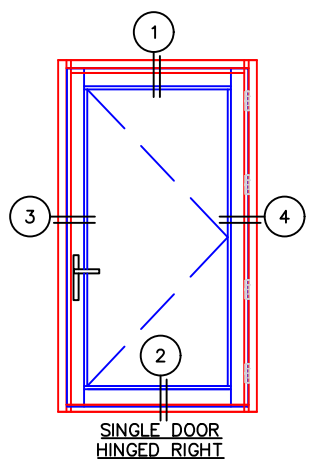

(USE RULER TO SCALE DIMENSIONS IN INCHES)

SCALE: 1/4"

IN-SWING DOOR
1" & 1-1/2" INSULATED & 9/16" SINGLE
GLAZING SHOWN

-GLASS PENETRATION: 9/16"
-3/32" VENT FLUSH TOLERANCE IN CLOSED POSITION.
-EXTERIOR RATED PRODUCTS HAVE WEEP SLOTS ON HORIZONTAL SILLS.

0 0.5 1
(USE RULER TO SCALE DIMENSIONS IN INCHES)
SCALE: FULL

IN-SWING DOOR DETAILS
1" INSULATED GLAZING SHOWN

0 0.5 1
(USE RULER TO SCALE DIMENSIONS IN INCHES)
SCALE: FULL

IN-SWING DOOR DETAILS
9/16" SINGLE GLAZING SHOWN

0 0.5 1
(USE RULER TO SCALE DIMENSIONS IN INCHES)
SCALE: FULL

IN-SWING DOOR DETAILS
1-1/2" INSULATED GLAZING SHOWN

0 0.5 1
(USE RULER TO SCALE DIMENSIONS IN INCHES)
SCALE: FULL

IN-SWING DOOR DETAILS
1" INSULATED GLAZING SHOWN

(USE RULER TO SCALE DIMENSIONS IN INCHES)

SCALE: FULL

IN-SWING DOOR DETAILS 1" INSULATED GLAZING SHOWN

3

BLOCK JAMB
HANDLE SIDE

0 0.5 1
(USE RULER TO SCALE DIMENSIONS IN INCHES)
SCALE: FULL

IN-SWING DOOR DETAILS 1" INSULATED GLAZING SHOWN