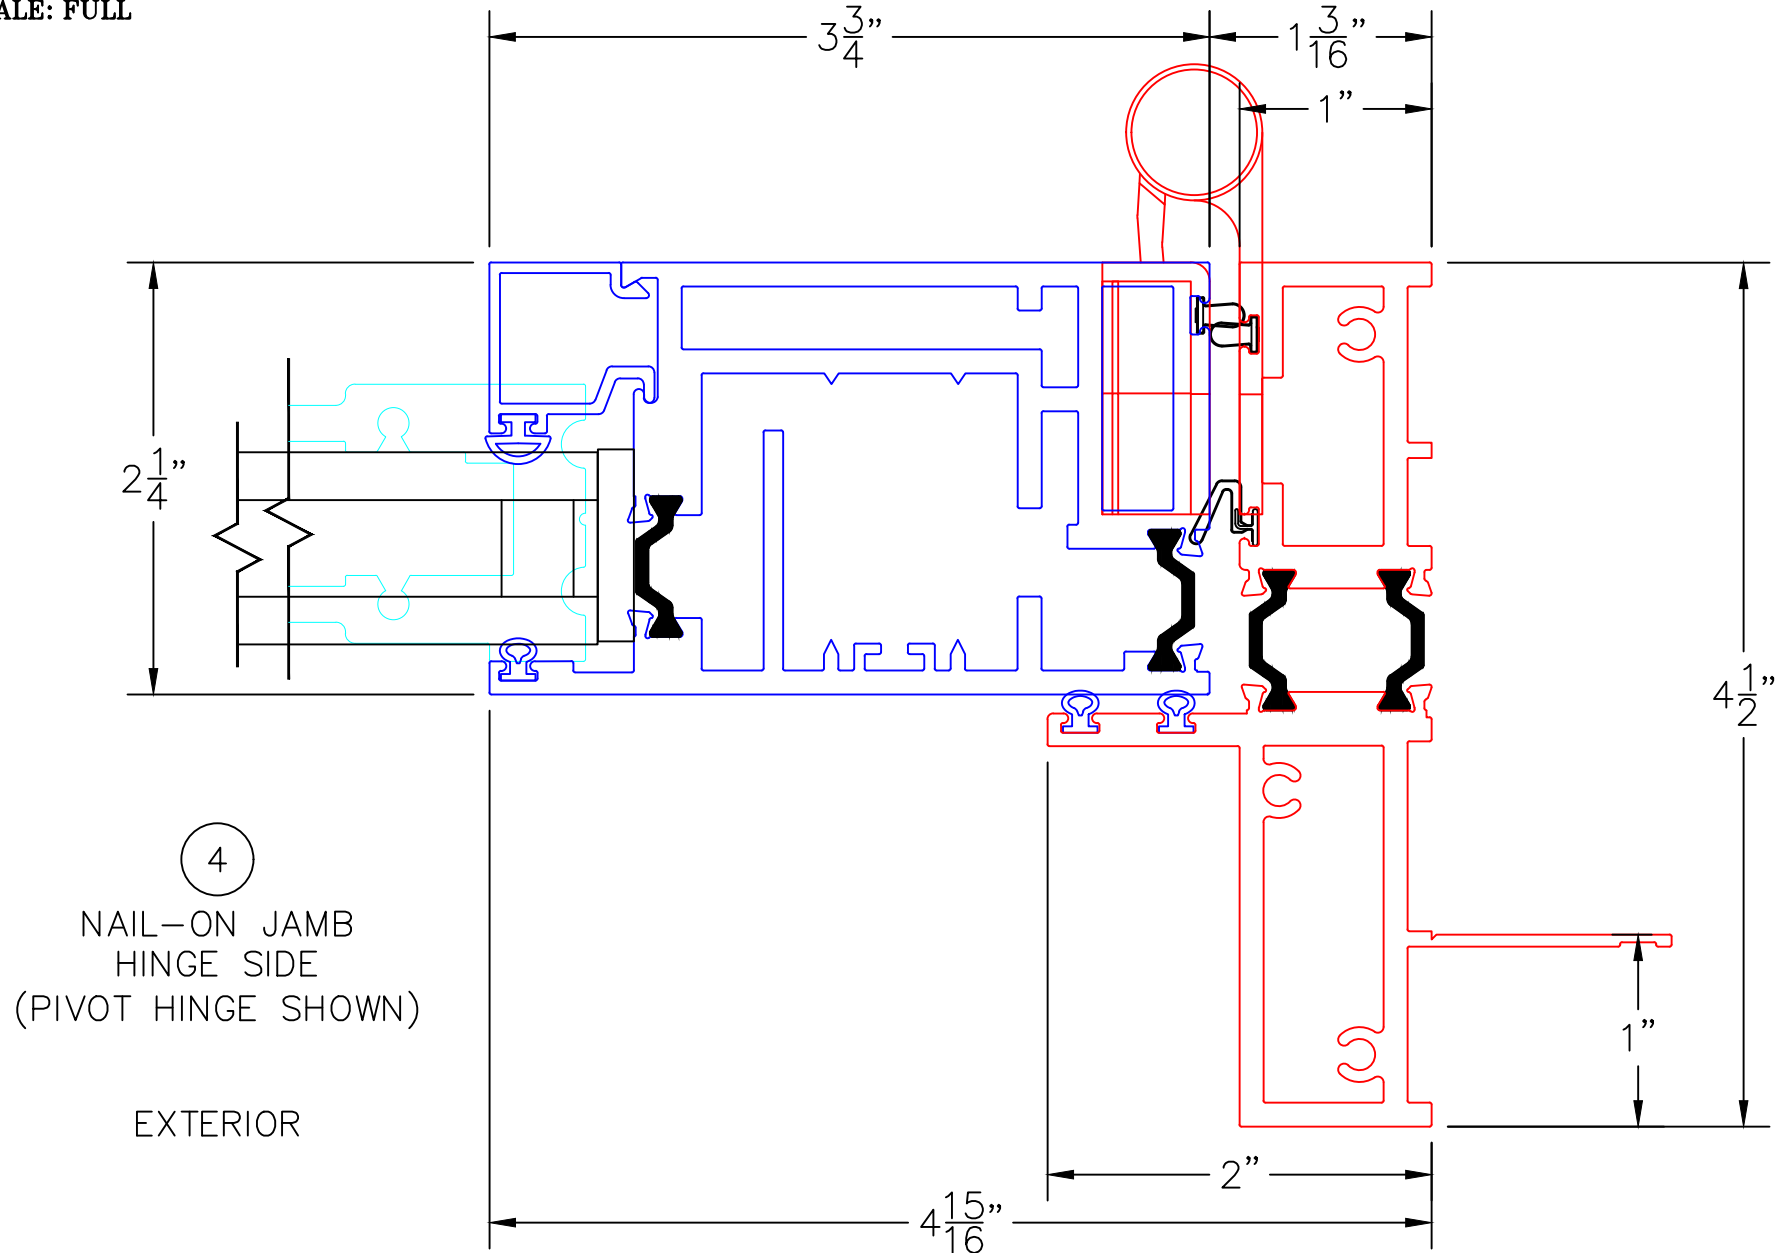

(USE RULER TO SCALE DIMENSIONS IN INCHES)

SCALE: 1/4"

IN-SWING DOOR
1" & 1-1/2" INSULATED & 9/16" SINGLE
GLAZING SHOWN

-GLASS PENETRATION: 9/16"
-3/32" VENT FLUSH TOLERANCE IN CLOSED POSITION.
-EXTERIOR RATED PRODUCTS HAVE WEEP SLOTS ON HORIZONTAL SILLS.

0 0.5 1
(USE RULER TO SCALE DIMENSIONS IN INCHES)
SCALE: FULL

IN-SWING DOOR DETAILS
1-1/2" INSULATED GLAZING SHOWN

0 0.5 1
(USE RULER TO SCALE DIMENSIONS IN INCHES)
SCALE: FULL

IN-SWING DOOR DETAILS
1" INSULATED GLAZING SHOWN

(USE RULER TO SCALE DIMENSIONS IN INCHES)

SCALE: FULL

IN-SWING DOOR DETAILS 1" INSULATED GLAZING SHOWN

3

BLOCK JAMB
HANDLE SIDE

0 0.5 1
(USE RULER TO SCALE DIMENSIONS IN INCHES)
SCALE: FULL

IN-SWING DOOR DETAILS 1" INSULATED GLAZING SHOWN

(USE RULER TO SCALE DIMENSIONS IN INCHES)

SCALE: FULL

IN-SWING DOOR DETAILS 1" INSULATED GLAZING SHOWN

5

PAIRED DOORS
WITH ASTRAGAL

EXTERIOR

0 0.5 1
 (USE RULER TO SCALE DIMENSIONS IN INCHES)
SCALE: FULL

IN-SWING DOOR DETAILS 1" INSULATED GLAZING SHOWN