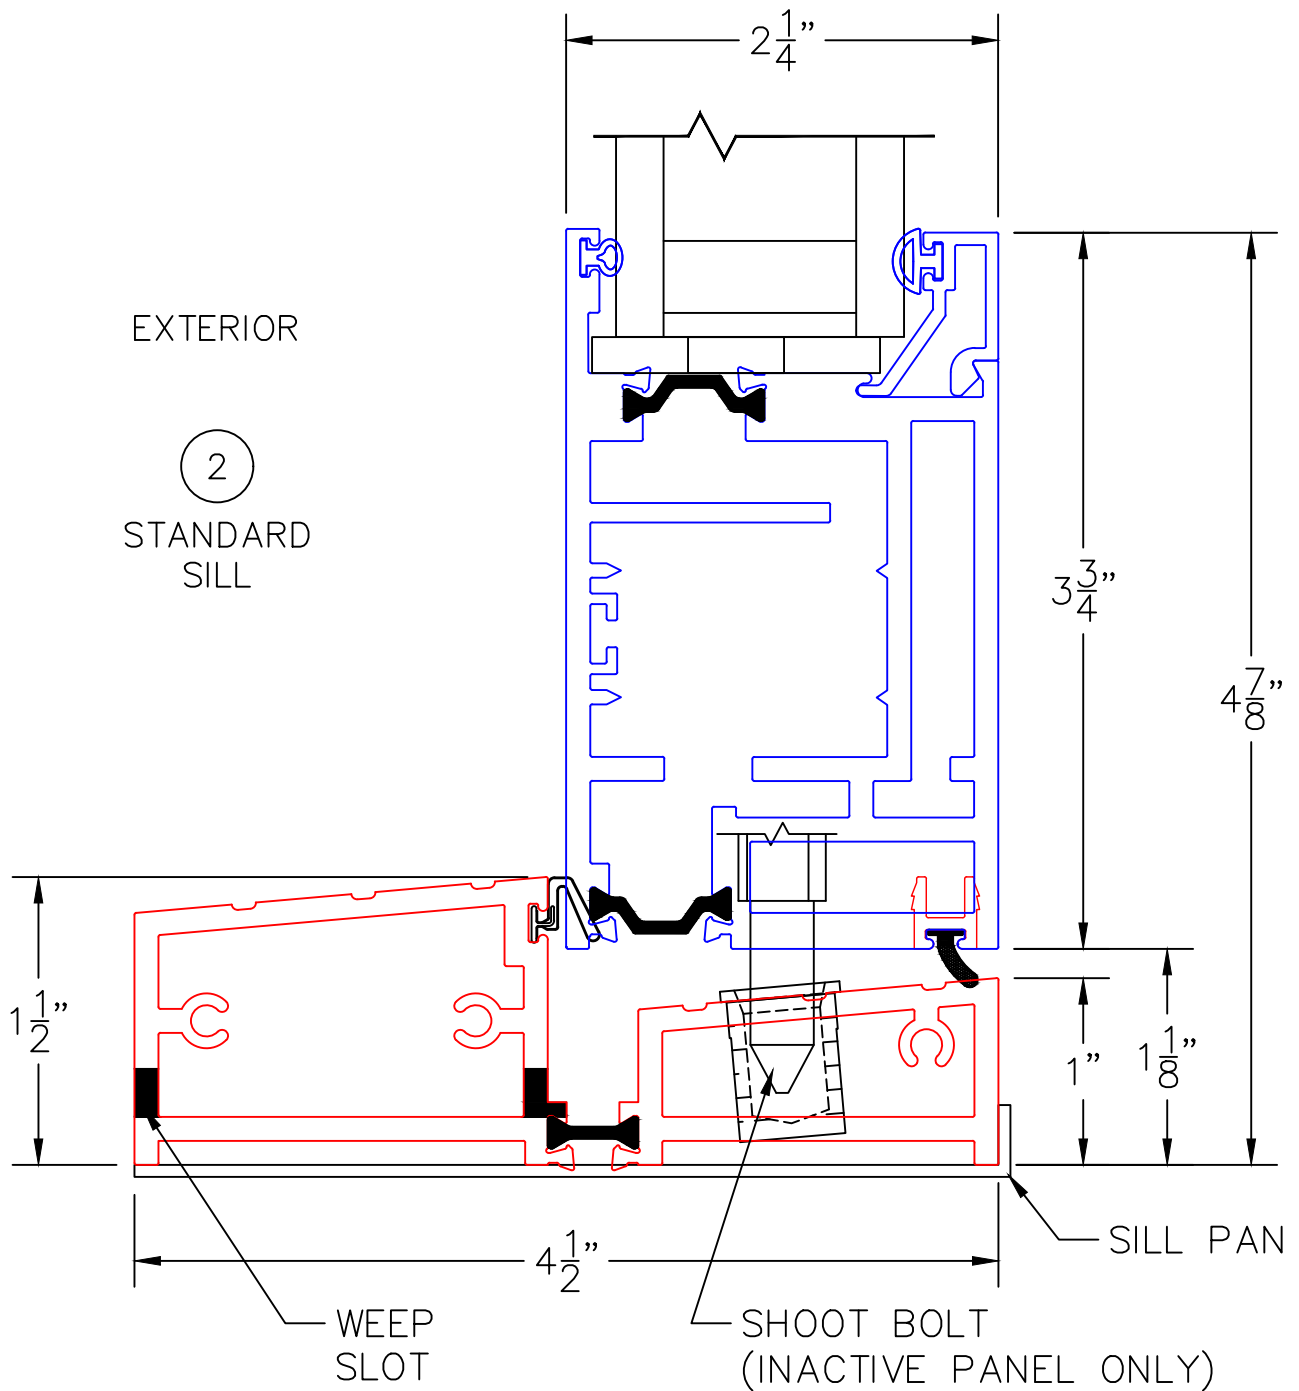

(USE RULER TO SCALE DIMENSIONS IN INCHES)

SCALE: 1/4"

IN-SWING DOOR
1" & 1-1/2" INSULATED & 9/16" SINGLE
GLAZING SHOWN

-GLASS PENETRATION: 9/16"
-3/32" VENT FLUSH TOLERANCE IN CLOSED POSITION.
-EXTERIOR RATED PRODUCTS HAVE WEEP SLOTS ON HORIZONTAL SILLS.

0 0.5 1
(USE RULER TO SCALE DIMENSIONS IN INCHES)
SCALE: FULL

IN-SWING DOOR DETAILS
1" INSULATED GLAZING SHOWN

0 0.5 1
(USE RULER TO SCALE DIMENSIONS IN INCHES)
SCALE: FULL

IN-SWING DOOR DETAILS
9/16" SINGLE GLAZING SHOWN

0 0.5 1
(USE RULER TO SCALE DIMENSIONS IN INCHES)
SCALE: FULL

IN-SWING DOOR DETAILS
1-1/2" INSULATED GLAZING SHOWN

0 0.5 1
(USE RULER TO SCALE DIMENSIONS IN INCHES)
SCALE: FULL

IN-SWING DOOR DETAILS
1" INSULATED GLAZING SHOWN

(USE RULER TO SCALE DIMENSIONS IN INCHES)

SCALE: FULL

IN-SWING DOOR DETAILS 1" INSULATED GLAZING SHOWN

3

BLOCK JAMB
HANDLE SIDE

0 0.5 1
(USE RULER TO SCALE DIMENSIONS IN INCHES)
SCALE: FULL

IN-SWING DOOR DETAILS 1" INSULATED GLAZING SHOWN