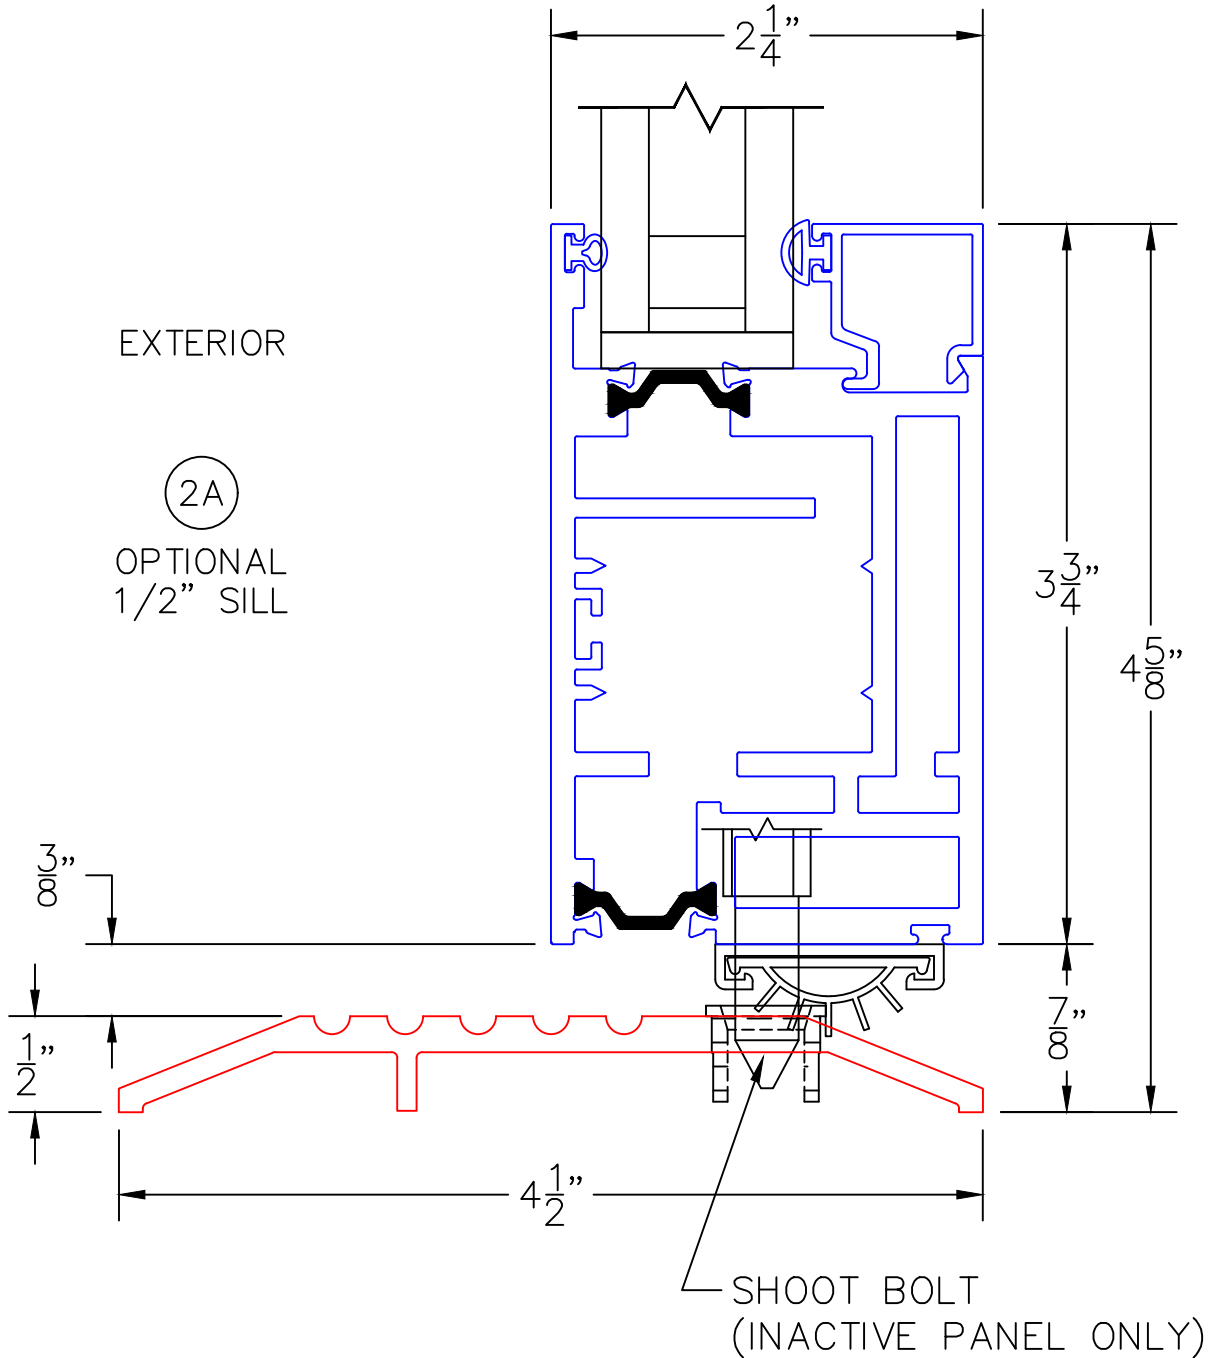

(USE RULER TO SCALE DIMENSIONS IN INCHES)

SCALE: 1/4"

IN-SWING DOOR
1" & 1-1/2" INSULATED & 9/16" SINGLE
GLAZING SHOWN

-GLASS PENETRATION: 9/16"
-3/32" VENT FLUSH TOLERANCE IN CLOSED POSITION.
-EXTERIOR RATED PRODUCTS HAVE WEEP SLOTS ON HORIZONTAL SILLS.

0 0.5 1
(USE RULER TO SCALE DIMENSIONS IN INCHES)
SCALE: FULL

IN-SWING DOOR DETAILS
1" INSULATED GLAZING SHOWN

0 0.5 1
(USE RULER TO SCALE DIMENSIONS IN INCHES)
SCALE: FULL

IN-SWING DOOR DETAILS
9/16" SINGLE GLAZING SHOWN

0 0.5 1
(USE RULER TO SCALE DIMENSIONS IN INCHES)
SCALE: FULL

IN-SWING DOOR DETAILS
1-1/2" INSULATED GLAZING SHOWN

0 0.5 1
(USE RULER TO SCALE DIMENSIONS IN INCHES)
SCALE: FULL

IN-SWING DOOR DETAILS
1" INSULATED GLAZING SHOWN

(USE RULER TO SCALE DIMENSIONS IN INCHES)

SCALE: FULL

IN-SWING DOOR DETAILS 1" INSULATED GLAZING SHOWN

3

BLOCK JAMB
HANDLE SIDE

0 0.5 1
(USE RULER TO SCALE DIMENSIONS IN INCHES)
SCALE: FULL

IN-SWING DOOR DETAILS 1" INSULATED GLAZING SHOWN