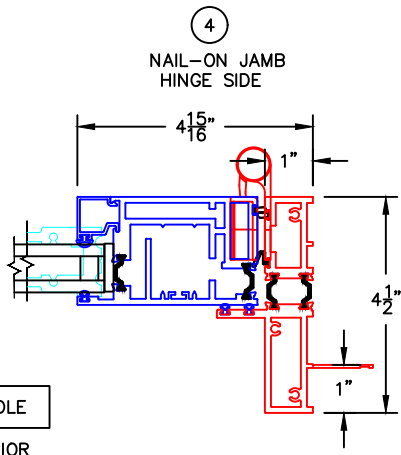

(USE RULER TO SCALE DIMENSIONS IN INCHES)

SCALE: 1/4"

IN-SWING DOOR
1" & 1-1/2" INSULATED & 9/16" SINGLE
GLAZING SHOWN

-GLASS PENETRATION: 9/16"
-3/32" VENT FLUSH TOLERANCE IN CLOSED POSITION.
-EXTERIOR RATED PRODUCTS HAVE WEEP SLOTS ON HORIZONTAL SILLS.

0 0.5 1
(USE RULER TO SCALE DIMENSIONS IN INCHES)
SCALE: FULL

IN-SWING DOOR DETAILS
1" INSULATED GLAZING SHOWN

0 0.5 1
(USE RULER TO SCALE DIMENSIONS IN INCHES)
SCALE: FULL

IN-SWING DOOR DETAILS
9/16" SINGLE GLAZING SHOWN

0 0.5 1
(USE RULER TO SCALE DIMENSIONS IN INCHES)
SCALE: FULL

IN-SWING DOOR DETAILS
1-1/2" INSULATED GLAZING SHOWN

0 0.5 1
(USE RULER TO SCALE DIMENSIONS IN INCHES)
SCALE: FULL

IN-SWING DOOR DETAILS
1" INSULATED GLAZING SHOWN

(USE RULER TO SCALE DIMENSIONS IN INCHES)

SCALE: FULL

IN-SWING DOOR DETAILS 1" INSULATED GLAZING SHOWN

3

BLOCK JAMB
HANDLE SIDE

0 0.5 1
(USE RULER TO SCALE DIMENSIONS IN INCHES)
SCALE: FULL

IN-SWING DOOR DETAILS 1" INSULATED GLAZING SHOWN