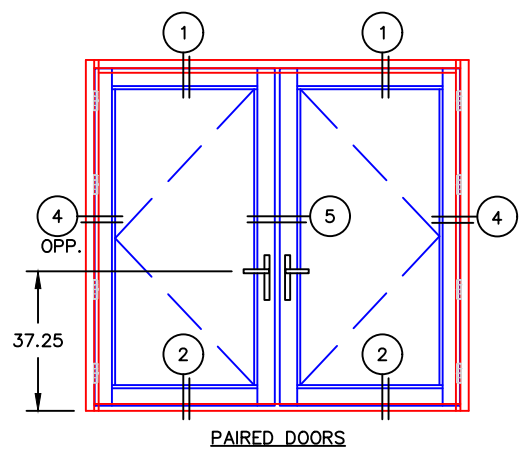

(USE RULER TO SCALE DIMENSIONS IN INCHES)

SCALE: 1/4"

IN-SWING DOOR
1" & 1-1/2" INSULATED & 9/16" SINGLE
GLAZING SHOWN

-GLASS PENETRATION: 9/16"
-3/32" VENT FLUSH TOLERANCE IN CLOSED POSITION.
-EXTERIOR RATED PRODUCTS HAVE WEEP SLOTS ON HORIZONTAL SILLS.

0 0.5 1
(USE RULER TO SCALE DIMENSIONS IN INCHES)
SCALE: FULL

IN-SWING DOOR DETAILS
1" INSULATED GLAZING SHOWN

0 0.5 1
(USE RULER TO SCALE DIMENSIONS IN INCHES)
SCALE: FULL

IN-SWING DOOR DETAILS
9/16" SINGLE GLAZING SHOWN

0 0.5 1
(USE RULER TO SCALE DIMENSIONS IN INCHES)
SCALE: FULL

IN-SWING DOOR DETAILS
1-1/2" INSULATED GLAZING SHOWN

0 0.5 1
(USE RULER TO SCALE DIMENSIONS IN INCHES)
SCALE: FULL

IN-SWING DOOR DETAILS
1" INSULATED GLAZING SHOWN

(USE RULER TO SCALE DIMENSIONS IN INCHES)

SCALE: FULL

IN-SWING DOOR DETAILS 1" INSULATED GLAZING SHOWN

3

BLOCK JAMB
HANDLE SIDE

0 0.5 1
(USE RULER TO SCALE DIMENSIONS IN INCHES)
SCALE: FULL

IN-SWING DOOR DETAILS 1" INSULATED GLAZING SHOWN