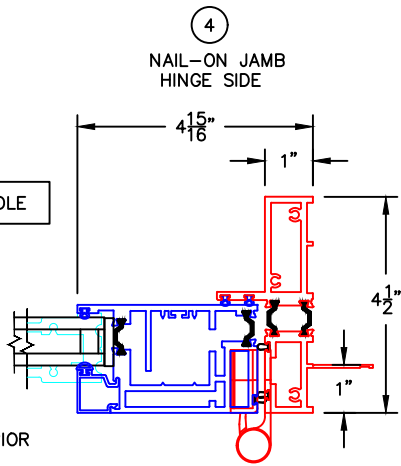

(USE RULER TO SCALE DIMENSIONS IN INCHES)

SCALE: 1/4"

OUT-SWING DOOR
1" & 1-1/2" INSULATED & 9/16" SINGLE
GLAZING SHOWN

-GLASS PENETRATION: 9/16"
-3/32" VENT FLUSH TOLERANCE IN CLOSED POSITION.
-EXTERIOR RATED PRODUCTS HAVE WEEP SLOTS ON HORIZONTAL SILLS.

0 0.5 1
(USE RULER TO SCALE DIMENSIONS IN INCHES)
SCALE: FULL

OUT-SWING DOOR DETAILS
1" INSULATED GLAZING SHOWN

0 0.5 1
(USE RULER TO SCALE DIMENSIONS IN INCHES)

SCALE: FULL

OUT-SWING DOOR DETAILS
9/16" SINGLE GLAZING SHOWN

0 0.5 1
(USE RULER TO SCALE DIMENSIONS IN INCHES)

OUT-SWING DOOR DETAILS
1-1/2" INSULATED GLAZING SHOWN

SCALE: FULL

0 0.5 1
 (USE RULER TO SCALE DIMENSIONS IN INCHES)
SCALE: FULL

OUT-SWING DOOR DETAILS
 1" INSULATED GLAZING SHOWN

0 0.5 1
(USE RULER TO SCALE DIMENSIONS IN INCHES)
SCALE: FULL

OUT-SWING DOOR DETAILS 1" INSULATED GLAZING SHOWN

3

BLOCK JAMB
HANDLE SIDE

0 0.5 1
(USE RULER TO SCALE DIMENSIONS IN INCHES)
SCALE: FULL

OUT-SWING DOOR DETAILS
1" INSULATED GLAZING SHOWN