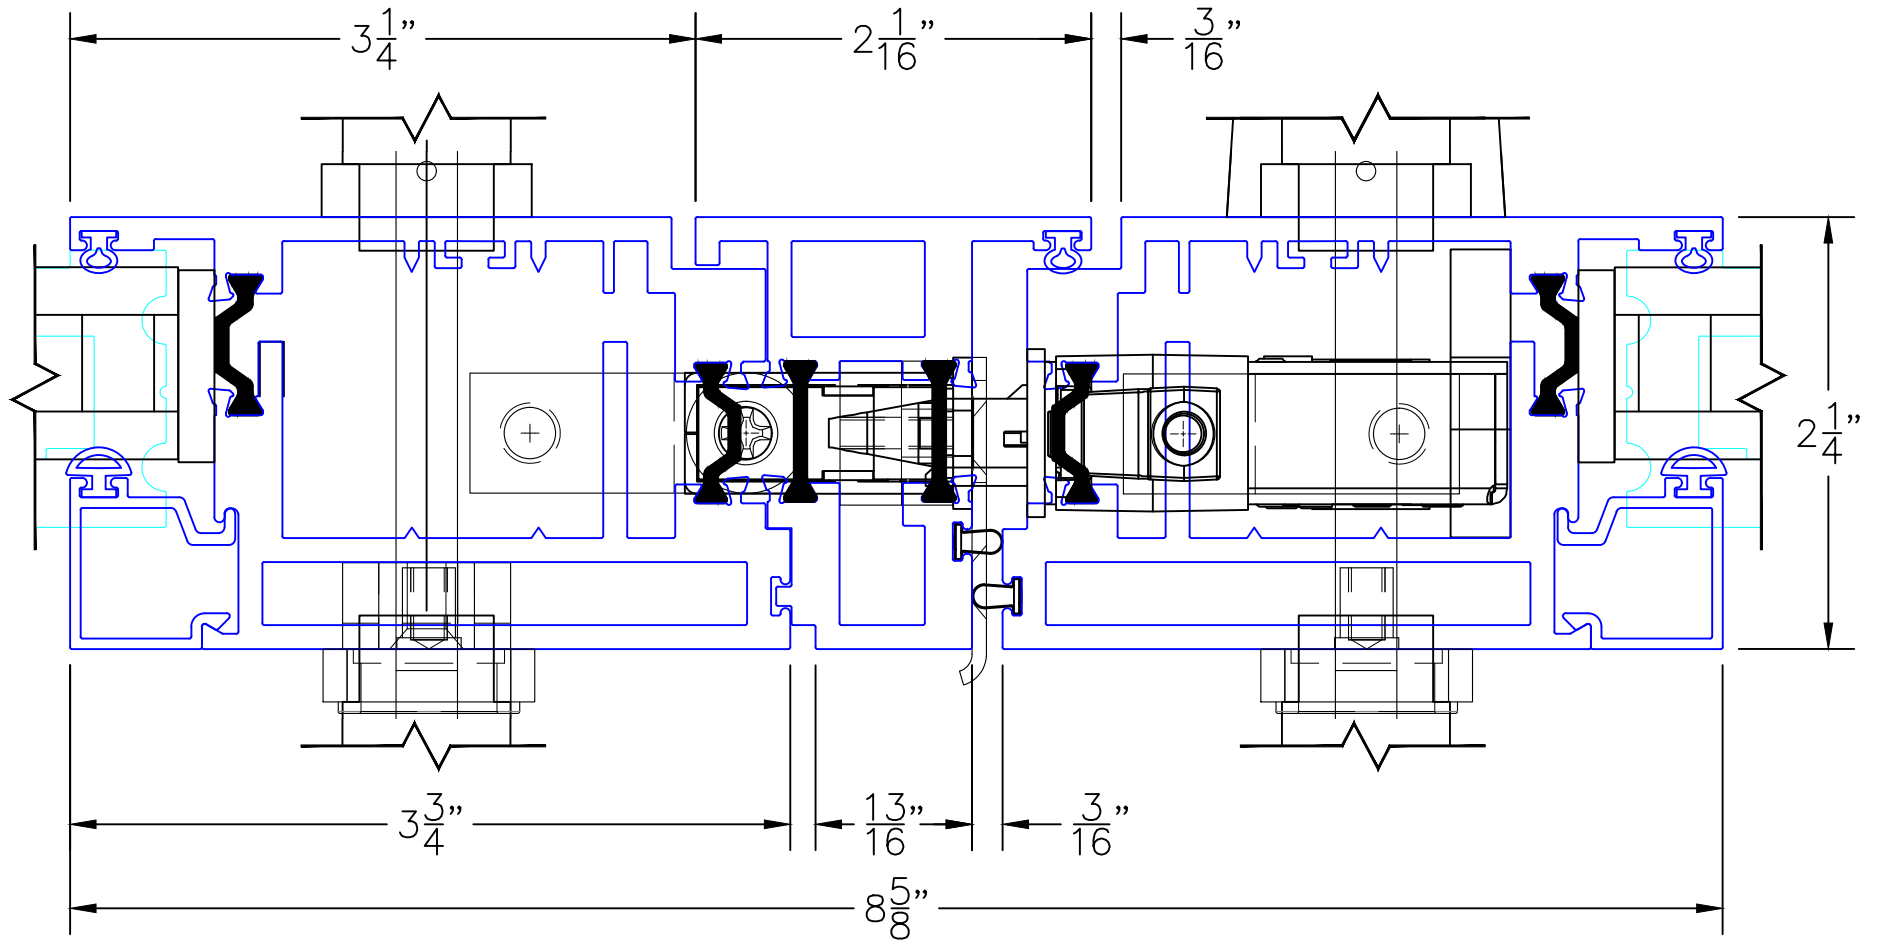

(USE RULER TO SCALE DIMENSIONS IN INCHES)

SCALE: 1/4"

OUT-SWING DOOR
1" & 1-1/2" INSULATED & 9/16" SINGLE
GLAZING SHOWN

-GLASS PENETRATION: 9/16"
-3/32" VENT FLUSH TOLERANCE IN CLOSED POSITION.
-EXTERIOR RATED PRODUCTS HAVE WEEP SLOTS ON HORIZONTAL SILLS.

0 0.5 1
(USE RULER TO SCALE DIMENSIONS IN INCHES)

OUT-SWING DOOR DETAILS
1-1/2" INSULATED GLAZING SHOWN

SCALE: FULL

0 0.5 1
 (USE RULER TO SCALE DIMENSIONS IN INCHES)
SCALE: FULL

OUT-SWING DOOR DETAILS
 1" INSULATED GLAZING SHOWN

0 0.5 1
(USE RULER TO SCALE DIMENSIONS IN INCHES)
SCALE: FULL

OUT-SWING DOOR DETAILS 1" INSULATED GLAZING SHOWN

3

BLOCK JAMB
HANDLE SIDE

0 0.5 1
(USE RULER TO SCALE DIMENSIONS IN INCHES)
SCALE: FULL

OUT-SWING DOOR DETAILS
1" INSULATED GLAZING SHOWN

④
NAIL-ON JAMB
HINGE SIDE
(PIVOT HINGE SHOWN)

0 0.5 1
(USE RULER TO SCALE DIMENSIONS IN INCHES)
SCALE: FULL

OUT-SWING DOOR DETAILS 1" INSULATED GLAZING SHOWN

5

PAIRED DOORS
WITH ASTRAGAL

EXTERIOR

0 0.5 1
(USE RULER TO SCALE DIMENSIONS IN INCHES)
SCALE: FULL