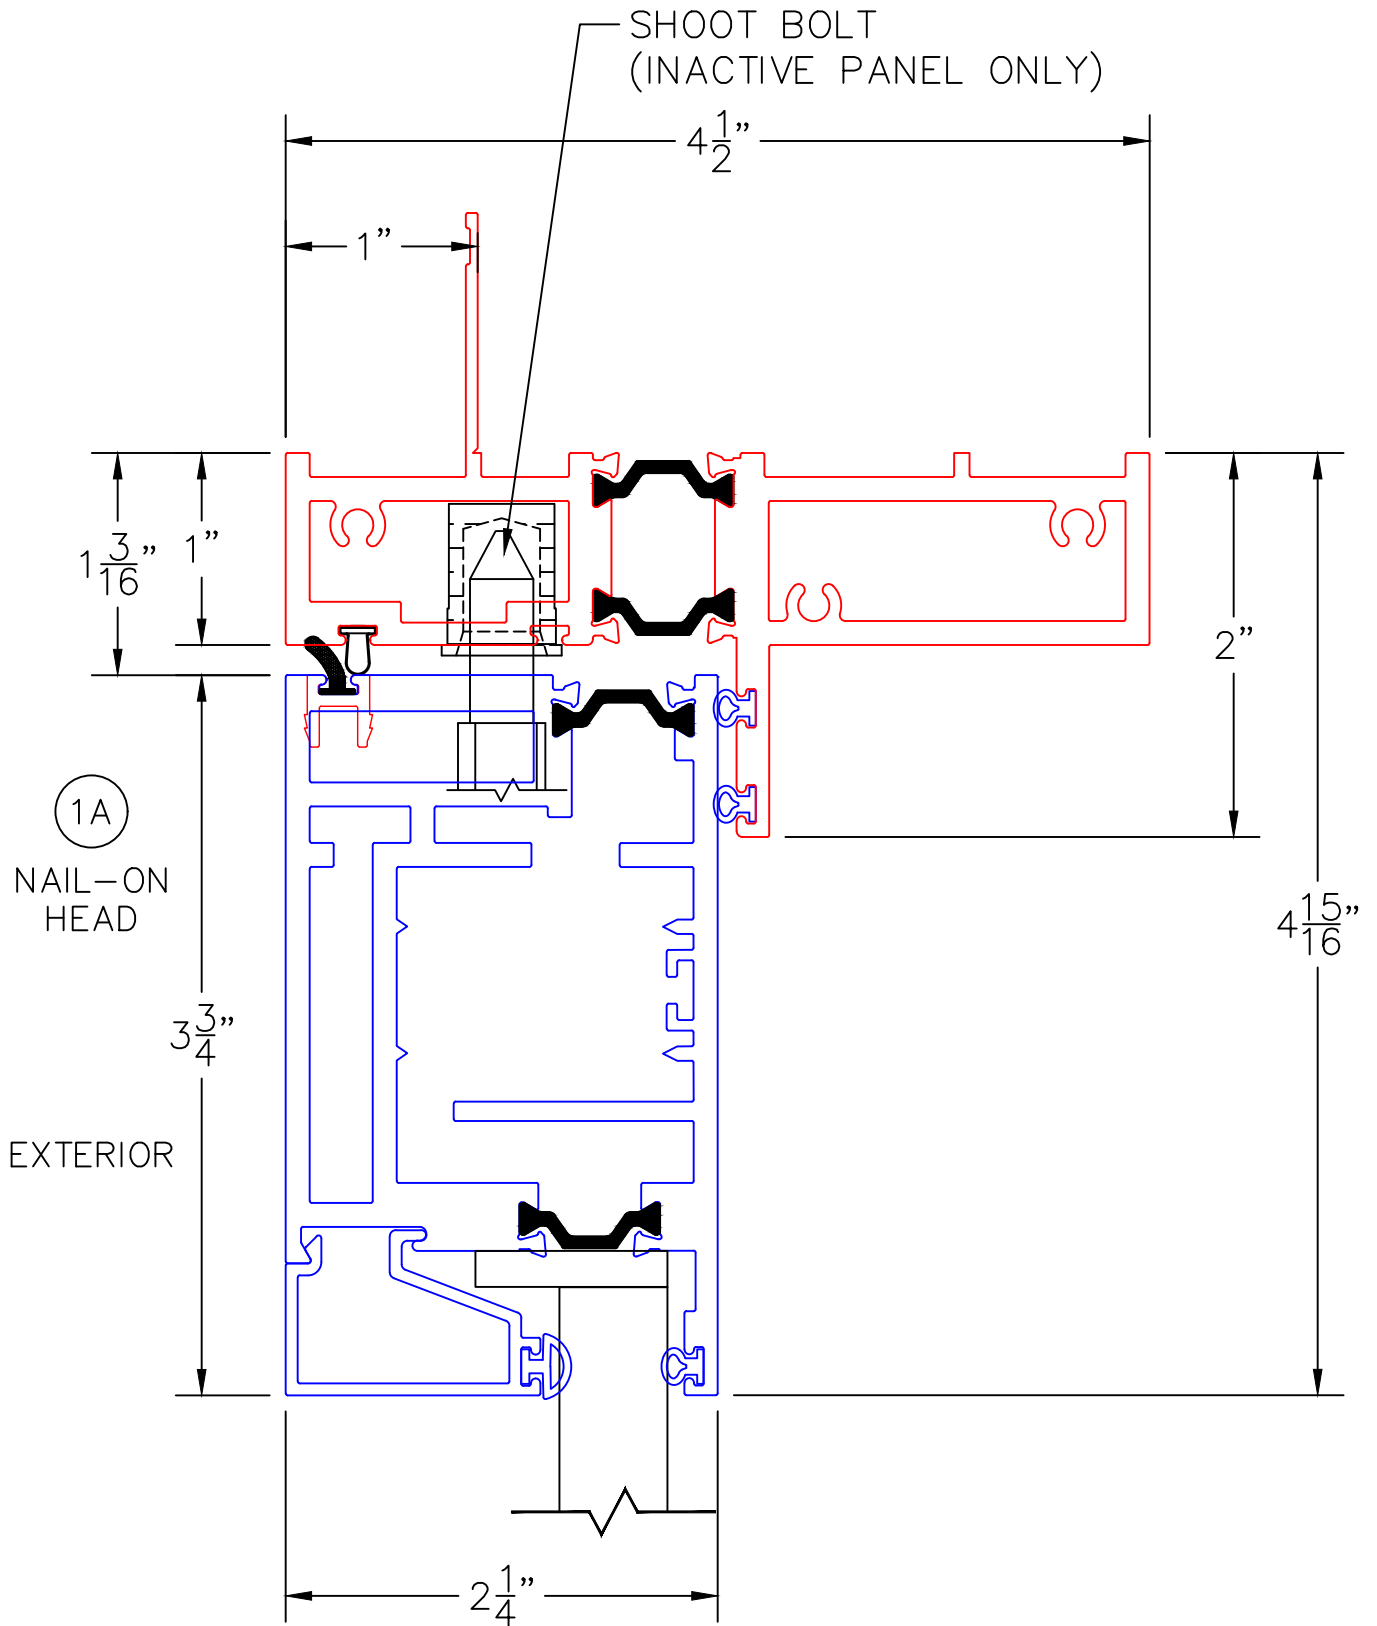

(USE RULER TO SCALE DIMENSIONS IN INCHES)

SCALE: 1/4"

OUT-SWING DOOR
1" & 1-1/2" INSULATED & 9/16" SINGLE
GLAZING SHOWN

-GLASS PENETRATION: 9/16"
-3/32" VENT FLUSH TOLERANCE IN CLOSED POSITION.
-EXTERIOR RATED PRODUCTS HAVE WEEP SLOTS ON HORIZONTAL SILLS.

0 0.5 1
(USE RULER TO SCALE DIMENSIONS IN INCHES)
SCALE: FULL

OUT-SWING DOOR DETAILS
1" INSULATED GLAZING SHOWN

0 0.5 1
(USE RULER TO SCALE DIMENSIONS IN INCHES)

SCALE: FULL

OUT-SWING DOOR DETAILS
9/16" SINGLE GLAZING SHOWN

0 0.5 1
(USE RULER TO SCALE DIMENSIONS IN INCHES)

OUT-SWING DOOR DETAILS
1-1/2" INSULATED GLAZING SHOWN

SCALE: FULL

0 0.5 1
 (USE RULER TO SCALE DIMENSIONS IN INCHES)
SCALE: FULL

OUT-SWING DOOR DETAILS
 1" INSULATED GLAZING SHOWN

0 0.5 1
(USE RULER TO SCALE DIMENSIONS IN INCHES)
SCALE: FULL

OUT-SWING DOOR DETAILS 1" INSULATED GLAZING SHOWN

3

BLOCK JAMB
HANDLE SIDE

0 0.5 1
(USE RULER TO SCALE DIMENSIONS IN INCHES)
SCALE: FULL

OUT-SWING DOOR DETAILS
1" INSULATED GLAZING SHOWN