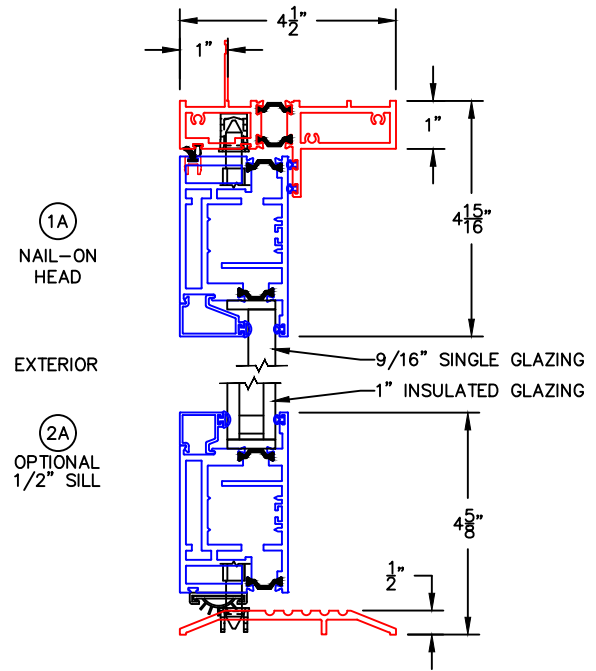

(USE RULER TO SCALE DIMENSIONS IN INCHES)

SCALE: 1/4"

OUT-SWING DOOR
1" & 1-1/2" INSULATED & 9/16" SINGLE
GLAZING SHOWN

-GLASS PENETRATION: 9/16"
-3/32" VENT FLUSH TOLERANCE IN CLOSED POSITION.
-EXTERIOR RATED PRODUCTS HAVE WEEP SLOTS ON HORIZONTAL SILLS.

0 0.5 1
(USE RULER TO SCALE DIMENSIONS IN INCHES)
SCALE: FULL

OUT-SWING DOOR DETAILS
1" INSULATED GLAZING SHOWN

0 0.5 1
(USE RULER TO SCALE DIMENSIONS IN INCHES)

SCALE: FULL

OUT-SWING DOOR DETAILS
9/16" SINGLE GLAZING SHOWN

0 0.5 1
(USE RULER TO SCALE DIMENSIONS IN INCHES)

OUT-SWING DOOR DETAILS
1-1/2" INSULATED GLAZING SHOWN

SCALE: FULL

0 0.5 1
 (USE RULER TO SCALE DIMENSIONS IN INCHES)
SCALE: FULL

OUT-SWING DOOR DETAILS
 1" INSULATED GLAZING SHOWN

0 0.5 1
(USE RULER TO SCALE DIMENSIONS IN INCHES)
SCALE: FULL

OUT-SWING DOOR DETAILS 1" INSULATED GLAZING SHOWN

3

BLOCK JAMB
HANDLE SIDE

0 0.5 1
(USE RULER TO SCALE DIMENSIONS IN INCHES)
SCALE: FULL

OUT-SWING DOOR DETAILS
1" INSULATED GLAZING SHOWN