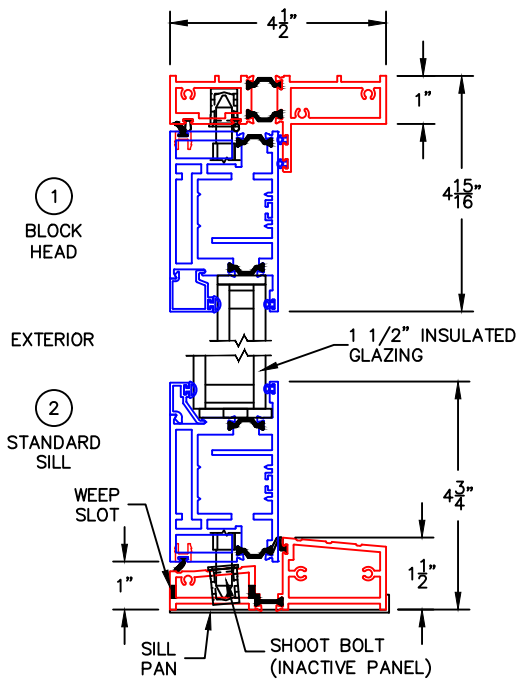

(USE RULER TO SCALE DIMENSIONS IN INCHES)

SCALE: 1/4"

OUT-SWING DOOR
1" & 1-1/2" INSULATED & 9/16" SINGLE
GLAZING SHOWN

-GLASS PENETRATION: 9/16"
-3/32" VENT FLUSH TOLERANCE IN CLOSED POSITION.
-EXTERIOR RATED PRODUCTS HAVE WEEP SLOTS ON HORIZONTAL SILLS.

0 0.5 1
(USE RULER TO SCALE DIMENSIONS IN INCHES)
SCALE: FULL

OUT-SWING DOOR DETAILS
1" INSULATED GLAZING SHOWN

0 0.5 1
(USE RULER TO SCALE DIMENSIONS IN INCHES)

SCALE: FULL

OUT-SWING DOOR DETAILS
9/16" SINGLE GLAZING SHOWN

0 0.5 1
(USE RULER TO SCALE DIMENSIONS IN INCHES)

OUT-SWING DOOR DETAILS
1-1/2" INSULATED GLAZING SHOWN

SCALE: FULL

0 0.5 1
 (USE RULER TO SCALE DIMENSIONS IN INCHES)
SCALE: FULL

OUT-SWING DOOR DETAILS
 1" INSULATED GLAZING SHOWN

0 0.5 1
(USE RULER TO SCALE DIMENSIONS IN INCHES)
SCALE: FULL

OUT-SWING DOOR DETAILS 1" INSULATED GLAZING SHOWN

3

BLOCK JAMB
HANDLE SIDE

0 0.5 1
(USE RULER TO SCALE DIMENSIONS IN INCHES)
SCALE: FULL

OUT-SWING DOOR DETAILS
1" INSULATED GLAZING SHOWN