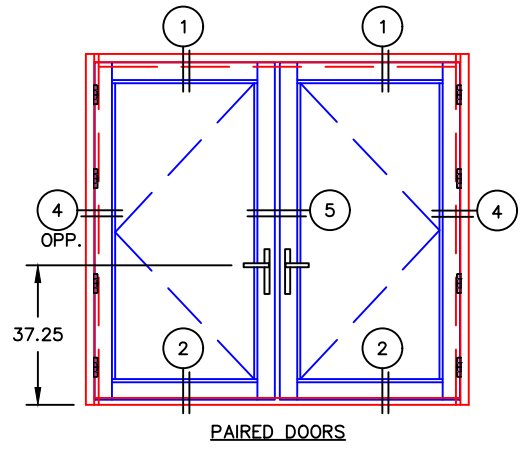

(USE RULER TO SCALE DIMENSIONS IN INCHES)

SCALE: 1/4"

OUT-SWING DOOR
1" & 1-1/2" INSULATED & 9/16" SINGLE
GLAZING SHOWN

-GLASS PENETRATION: 9/16"
-3/32" VENT FLUSH TOLERANCE IN CLOSED POSITION.
-EXTERIOR RATED PRODUCTS HAVE WEEP SLOTS ON HORIZONTAL SILLS.

0 0.5 1
(USE RULER TO SCALE DIMENSIONS IN INCHES)
SCALE: FULL

OUT-SWING DOOR DETAILS
1" INSULATED GLAZING SHOWN

0 0.5 1
(USE RULER TO SCALE DIMENSIONS IN INCHES)

SCALE: FULL

OUT-SWING DOOR DETAILS
9/16" SINGLE GLAZING SHOWN

0 0.5 1
(USE RULER TO SCALE DIMENSIONS IN INCHES)

OUT-SWING DOOR DETAILS
1-1/2" INSULATED GLAZING SHOWN

SCALE: FULL

0 0.5 1
 (USE RULER TO SCALE DIMENSIONS IN INCHES)
SCALE: FULL

OUT-SWING DOOR DETAILS
 1" INSULATED GLAZING SHOWN

0 0.5 1
(USE RULER TO SCALE DIMENSIONS IN INCHES)
SCALE: FULL

OUT-SWING DOOR DETAILS 1" INSULATED GLAZING SHOWN

3

BLOCK JAMB
HANDLE SIDE

0 0.5 1
(USE RULER TO SCALE DIMENSIONS IN INCHES)
SCALE: FULL

OUT-SWING DOOR DETAILS
1" INSULATED GLAZING SHOWN