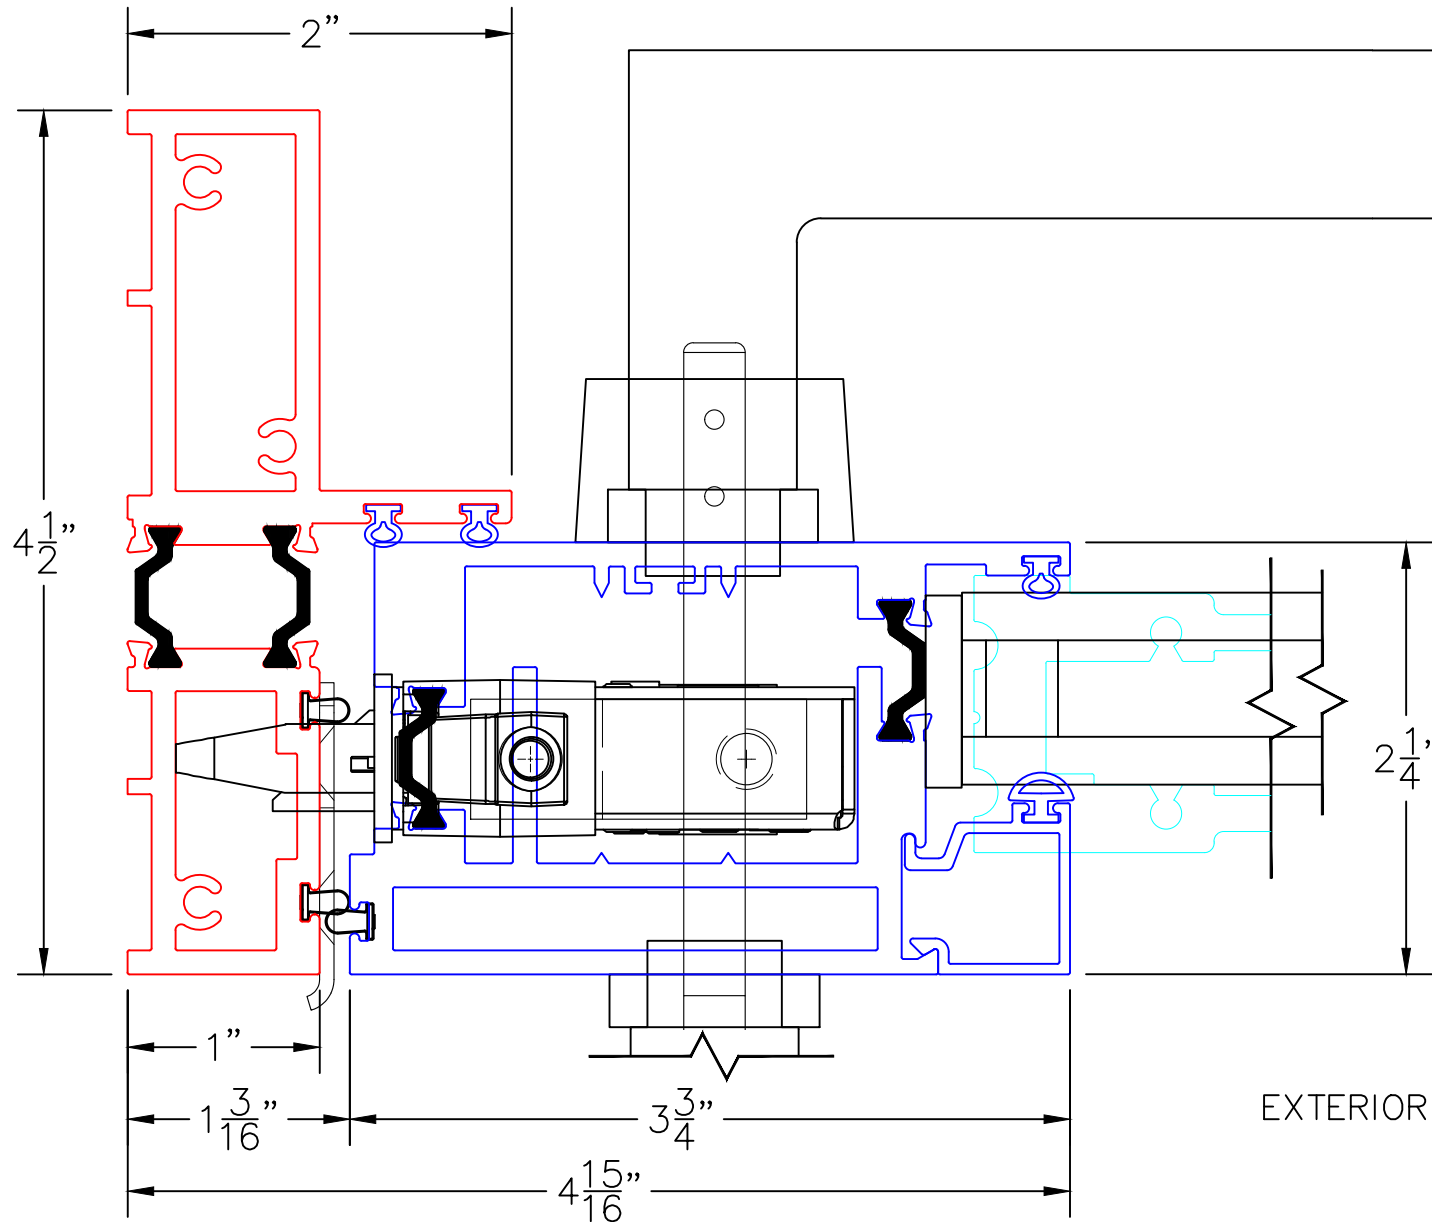

0 0.5 1
(USE RULER TO SCALE DIMENSIONS IN INCHES)
SCALE: FULL

OUT-SWING DOOR DETAILS
1" INSULATED GLAZING SHOWN

0 0.5 1
(USE RULER TO SCALE DIMENSIONS IN INCHES)

SCALE: FULL

OUT-SWING DOOR DETAILS
9/16" SINGLE GLAZING SHOWN

0 0.5 1
(USE RULER TO SCALE DIMENSIONS IN INCHES)

OUT-SWING DOOR DETAILS
1-1/2" INSULATED GLAZING SHOWN

SCALE: FULL

0 0.5 1
 (USE RULER TO SCALE DIMENSIONS IN INCHES)
SCALE: FULL

OUT-SWING DOOR DETAILS
 1" INSULATED GLAZING SHOWN

0 0.5 1
(USE RULER TO SCALE DIMENSIONS IN INCHES)
SCALE: FULL

OUT-SWING DOOR DETAILS 1" INSULATED GLAZING SHOWN

3

BLOCK JAMB
HANDLE SIDE

0 0.5 1
(USE RULER TO SCALE DIMENSIONS IN INCHES)
SCALE: FULL

OUT-SWING DOOR DETAILS
1" INSULATED GLAZING SHOWN

④
NAIL-ON JAMB
HINGE SIDE
(PIVOT HINGE SHOWN)

0 0.5 1
(USE RULER TO SCALE DIMENSIONS IN INCHES)
SCALE: FULL

OUT-SWING DOOR DETAILS 1" INSULATED GLAZING SHOWN

5

PAIRED DOORS
WITH ASTRAGAL

EXTERIOR

0 0.5 1
(USE RULER TO SCALE DIMENSIONS IN INCHES)
SCALE: FULL