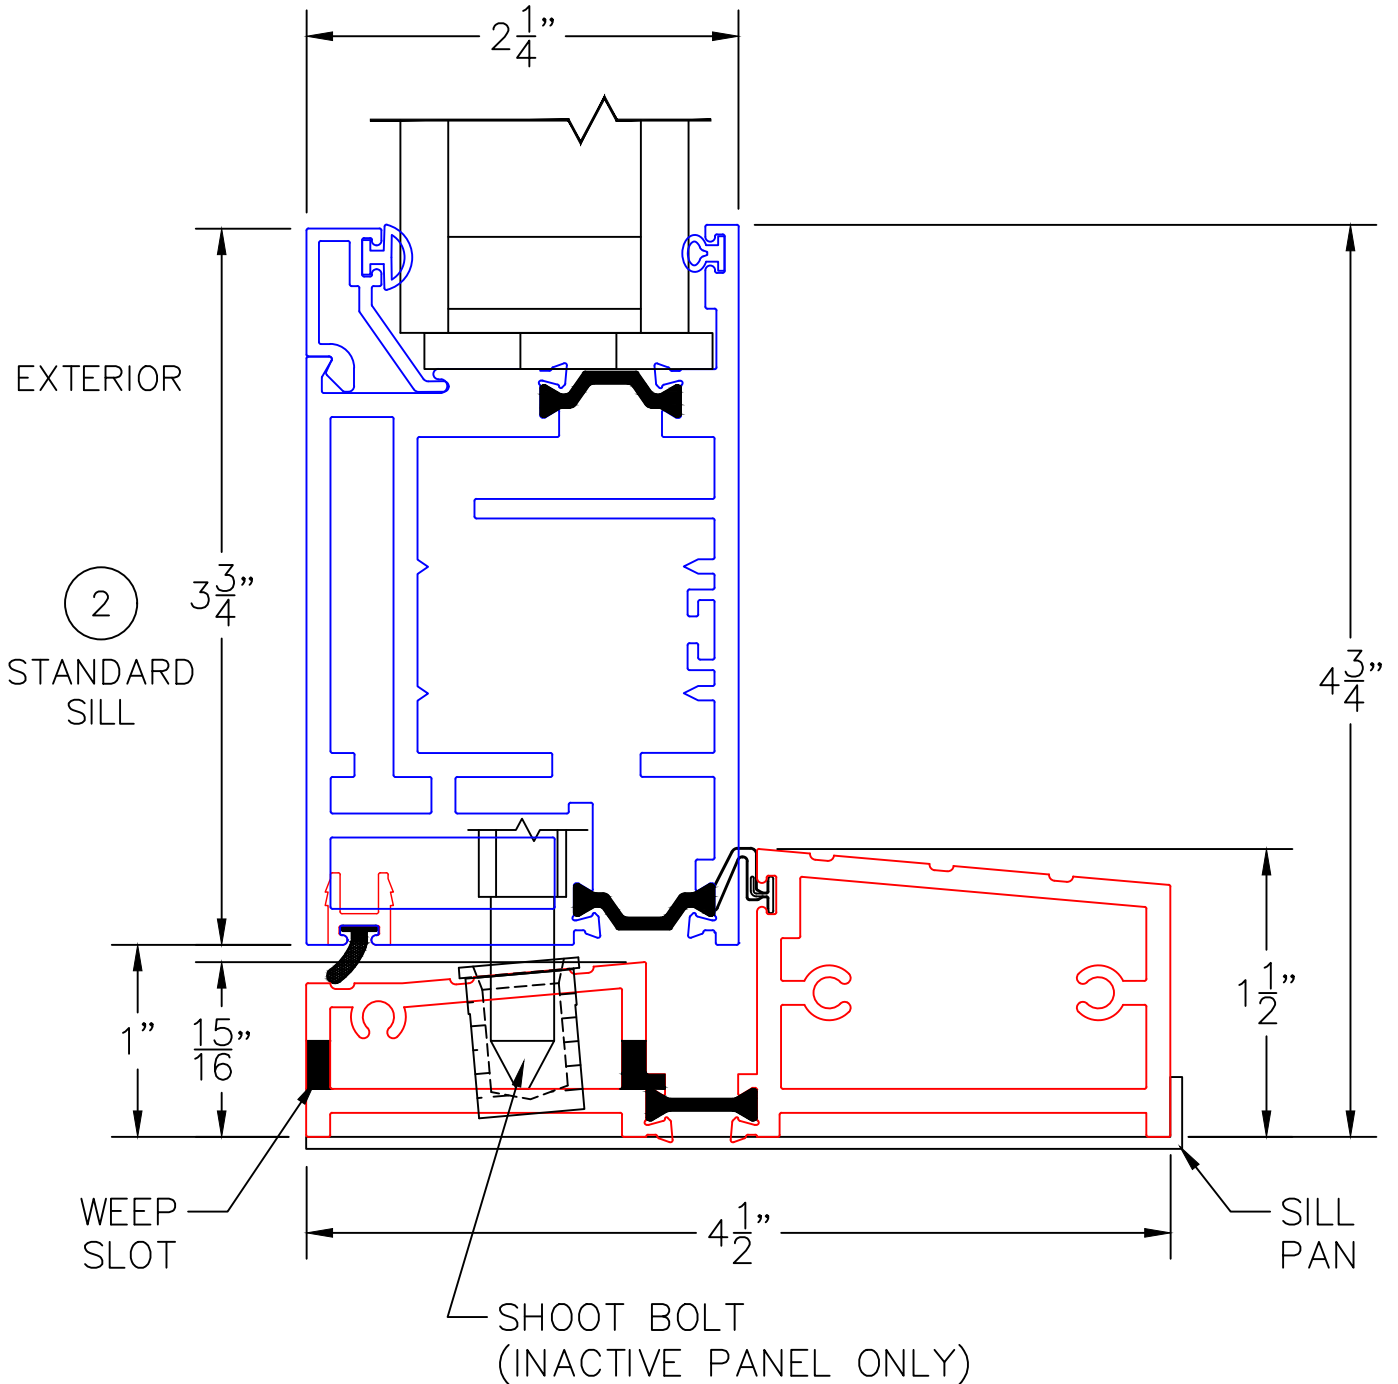

(USE RULER TO SCALE DIMENSIONS IN INCHES)

SCALE: 1/4"

OUT-SWING DOOR
1" & 1-1/2" INSULATED & 9/16" SINGLE
GLAZING SHOWN

-GLASS PENETRATION: 9/16"
-3/32" VENT FLUSH TOLERANCE IN CLOSED POSITION.
-EXTERIOR RATED PRODUCTS HAVE WEEP SLOTS ON HORIZONTAL SILLS.

0 0.5 1
(USE RULER TO SCALE DIMENSIONS IN INCHES)
SCALE: FULL

OUT-SWING DOOR DETAILS
1" INSULATED GLAZING SHOWN

0 0.5 1
(USE RULER TO SCALE DIMENSIONS IN INCHES)

SCALE: FULL

OUT-SWING DOOR DETAILS
9/16" SINGLE GLAZING SHOWN

0 0.5 1
(USE RULER TO SCALE DIMENSIONS IN INCHES)

OUT-SWING DOOR DETAILS
1-1/2" INSULATED GLAZING SHOWN

SCALE: FULL

0 0.5 1
 (USE RULER TO SCALE DIMENSIONS IN INCHES)
SCALE: FULL

OUT-SWING DOOR DETAILS
 1" INSULATED GLAZING SHOWN

0 0.5 1
(USE RULER TO SCALE DIMENSIONS IN INCHES)
SCALE: FULL

OUT-SWING DOOR DETAILS 1" INSULATED GLAZING SHOWN

3

BLOCK JAMB
HANDLE SIDE

0 0.5 1
(USE RULER TO SCALE DIMENSIONS IN INCHES)
SCALE: FULL

OUT-SWING DOOR DETAILS
1" INSULATED GLAZING SHOWN