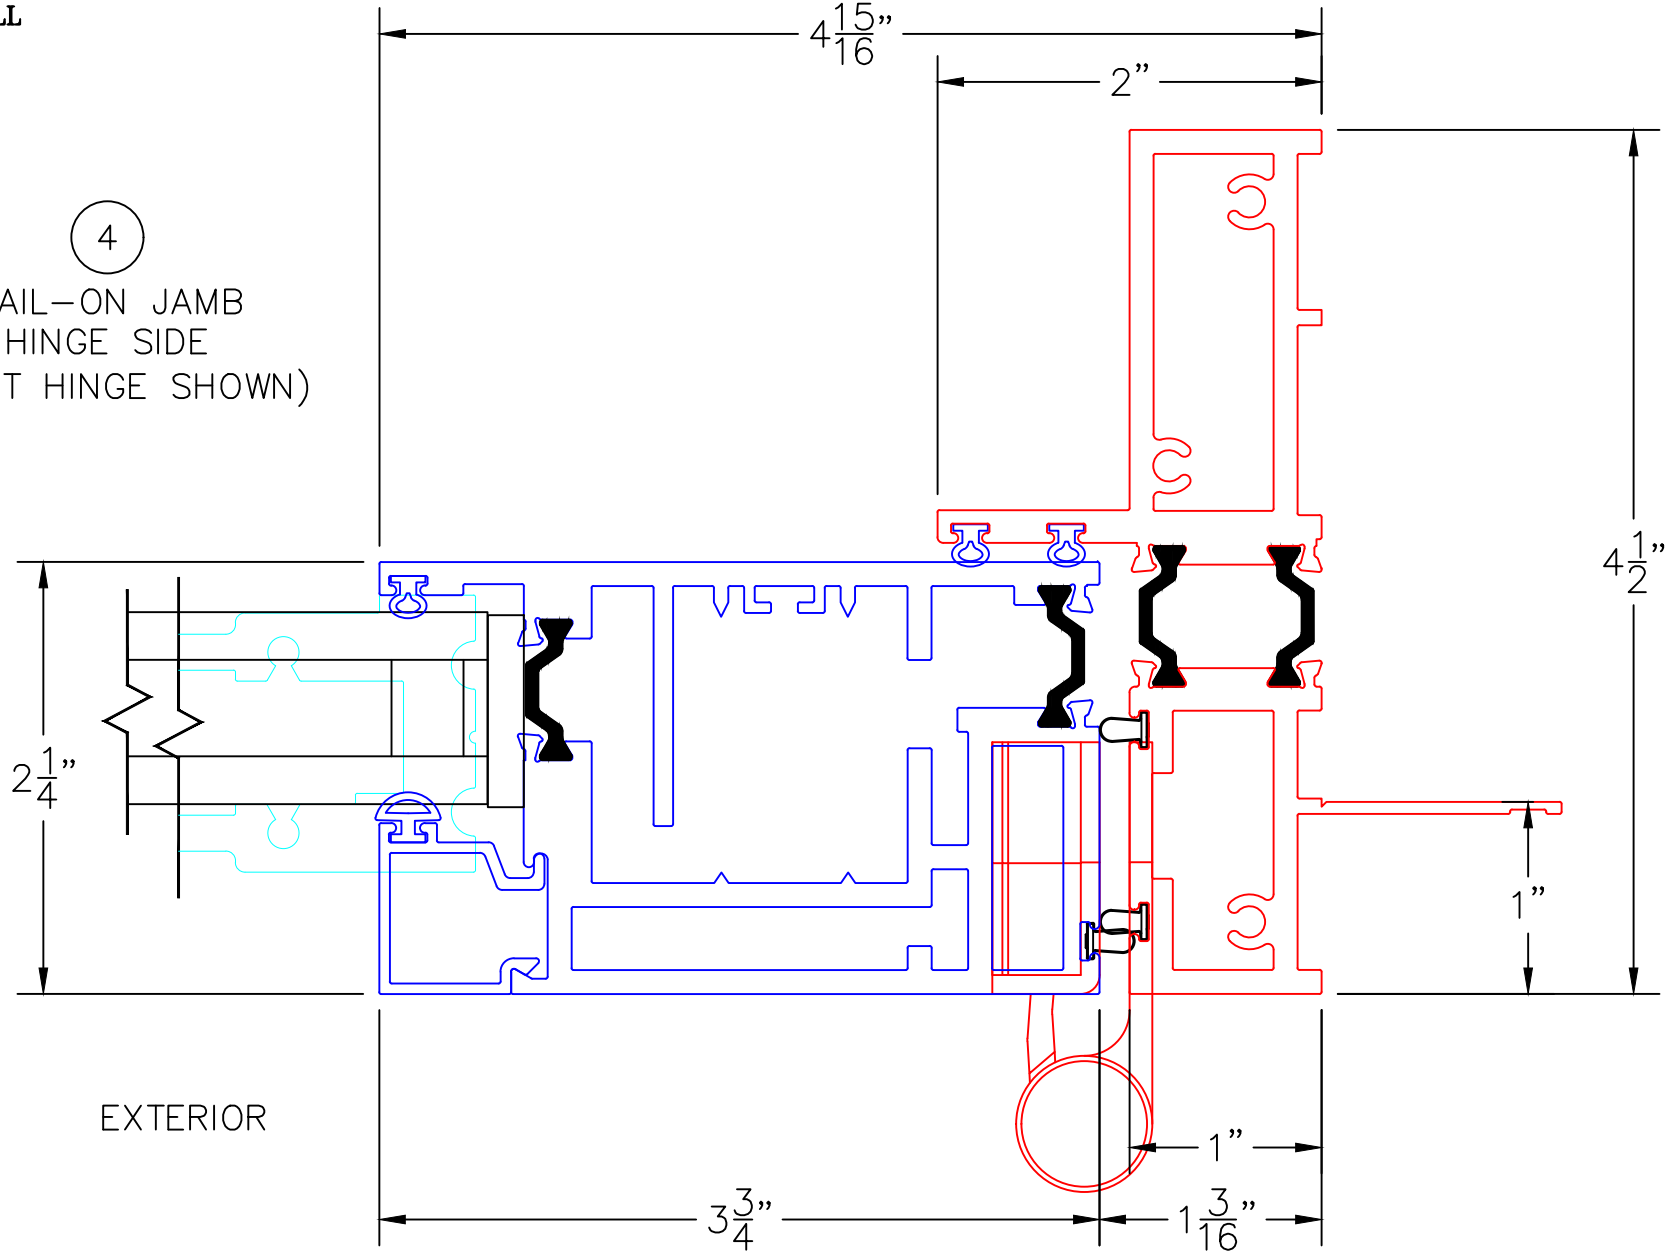

(USE RULER TO SCALE DIMENSIONS IN INCHES)

SCALE: 1/4"

OUT-SWING DOOR
1" & 1-1/2" INSULATED & 9/16" SINGLE
GLAZING SHOWN

-GLASS PENETRATION: 9/16"
-3/32" VENT FLUSH TOLERANCE IN CLOSED POSITION.
-EXTERIOR RATED PRODUCTS HAVE WEEP SLOTS ON HORIZONTAL SILLS.

0 0.5 1
(USE RULER TO SCALE DIMENSIONS IN INCHES)

OUT-SWING DOOR DETAILS
1-1/2" INSULATED GLAZING SHOWN

SCALE: FULL

0 0.5 1
 (USE RULER TO SCALE DIMENSIONS IN INCHES)
SCALE: FULL

OUT-SWING DOOR DETAILS
 1" INSULATED GLAZING SHOWN

0 0.5 1
(USE RULER TO SCALE DIMENSIONS IN INCHES)
SCALE: FULL

OUT-SWING DOOR DETAILS 1" INSULATED GLAZING SHOWN

3

BLOCK JAMB
HANDLE SIDE

0 0.5 1
(USE RULER TO SCALE DIMENSIONS IN INCHES)
SCALE: FULL

OUT-SWING DOOR DETAILS
1" INSULATED GLAZING SHOWN

④
NAIL-ON JAMB
HINGE SIDE
(PIVOT HINGE SHOWN)

0 0.5 1
(USE RULER TO SCALE DIMENSIONS IN INCHES)
SCALE: FULL

OUT-SWING DOOR DETAILS 1" INSULATED GLAZING SHOWN

5

PAIRED DOORS
WITH ASTRAGAL

EXTERIOR

0 0.5 1
(USE RULER TO SCALE DIMENSIONS IN INCHES)
SCALE: FULL