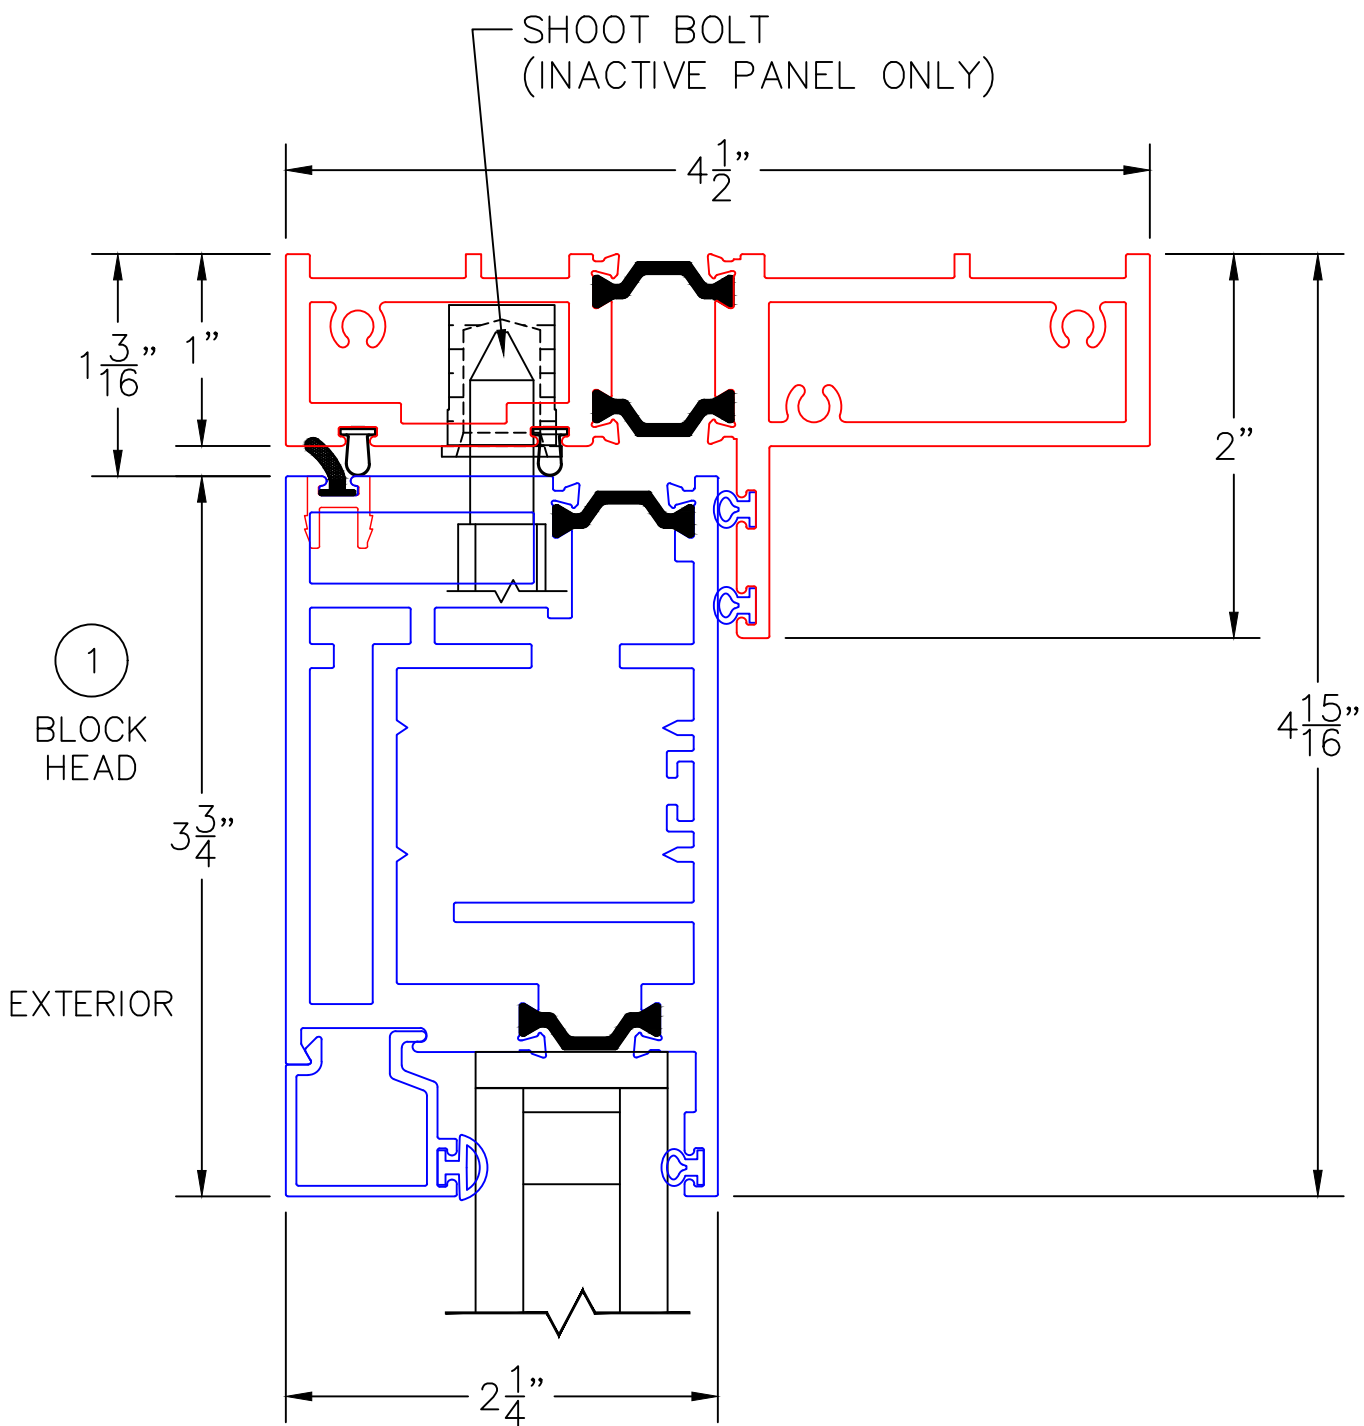

(USE RULER TO SCALE DIMENSIONS IN INCHES)

SCALE: 1/4"

OUT-SWING DOOR
1" & 1-1/2" INSULATED & 9/16" SINGLE
GLAZING SHOWN

-GLASS PENETRATION: 9/16"
-3/32" VENT FLUSH TOLERANCE IN CLOSED POSITION.
-EXTERIOR RATED PRODUCTS HAVE WEEP SLOTS ON HORIZONTAL SILLS.

0 0.5 1
(USE RULER TO SCALE DIMENSIONS IN INCHES)
SCALE: FULL

OUT-SWING DOOR DETAILS
1" INSULATED GLAZING SHOWN

0 0.5 1
(USE RULER TO SCALE DIMENSIONS IN INCHES)

SCALE: FULL

OUT-SWING DOOR DETAILS
9/16" SINGLE GLAZING SHOWN

0 0.5 1
(USE RULER TO SCALE DIMENSIONS IN INCHES)

OUT-SWING DOOR DETAILS
1-1/2" INSULATED GLAZING SHOWN

SCALE: FULL

0 0.5 1
 (USE RULER TO SCALE DIMENSIONS IN INCHES)
SCALE: FULL

OUT-SWING DOOR DETAILS
 1" INSULATED GLAZING SHOWN

0 0.5 1
(USE RULER TO SCALE DIMENSIONS IN INCHES)
SCALE: FULL

OUT-SWING DOOR DETAILS 1" INSULATED GLAZING SHOWN

3

BLOCK JAMB
HANDLE SIDE

0 0.5 1
(USE RULER TO SCALE DIMENSIONS IN INCHES)
SCALE: FULL

OUT-SWING DOOR DETAILS
1" INSULATED GLAZING SHOWN