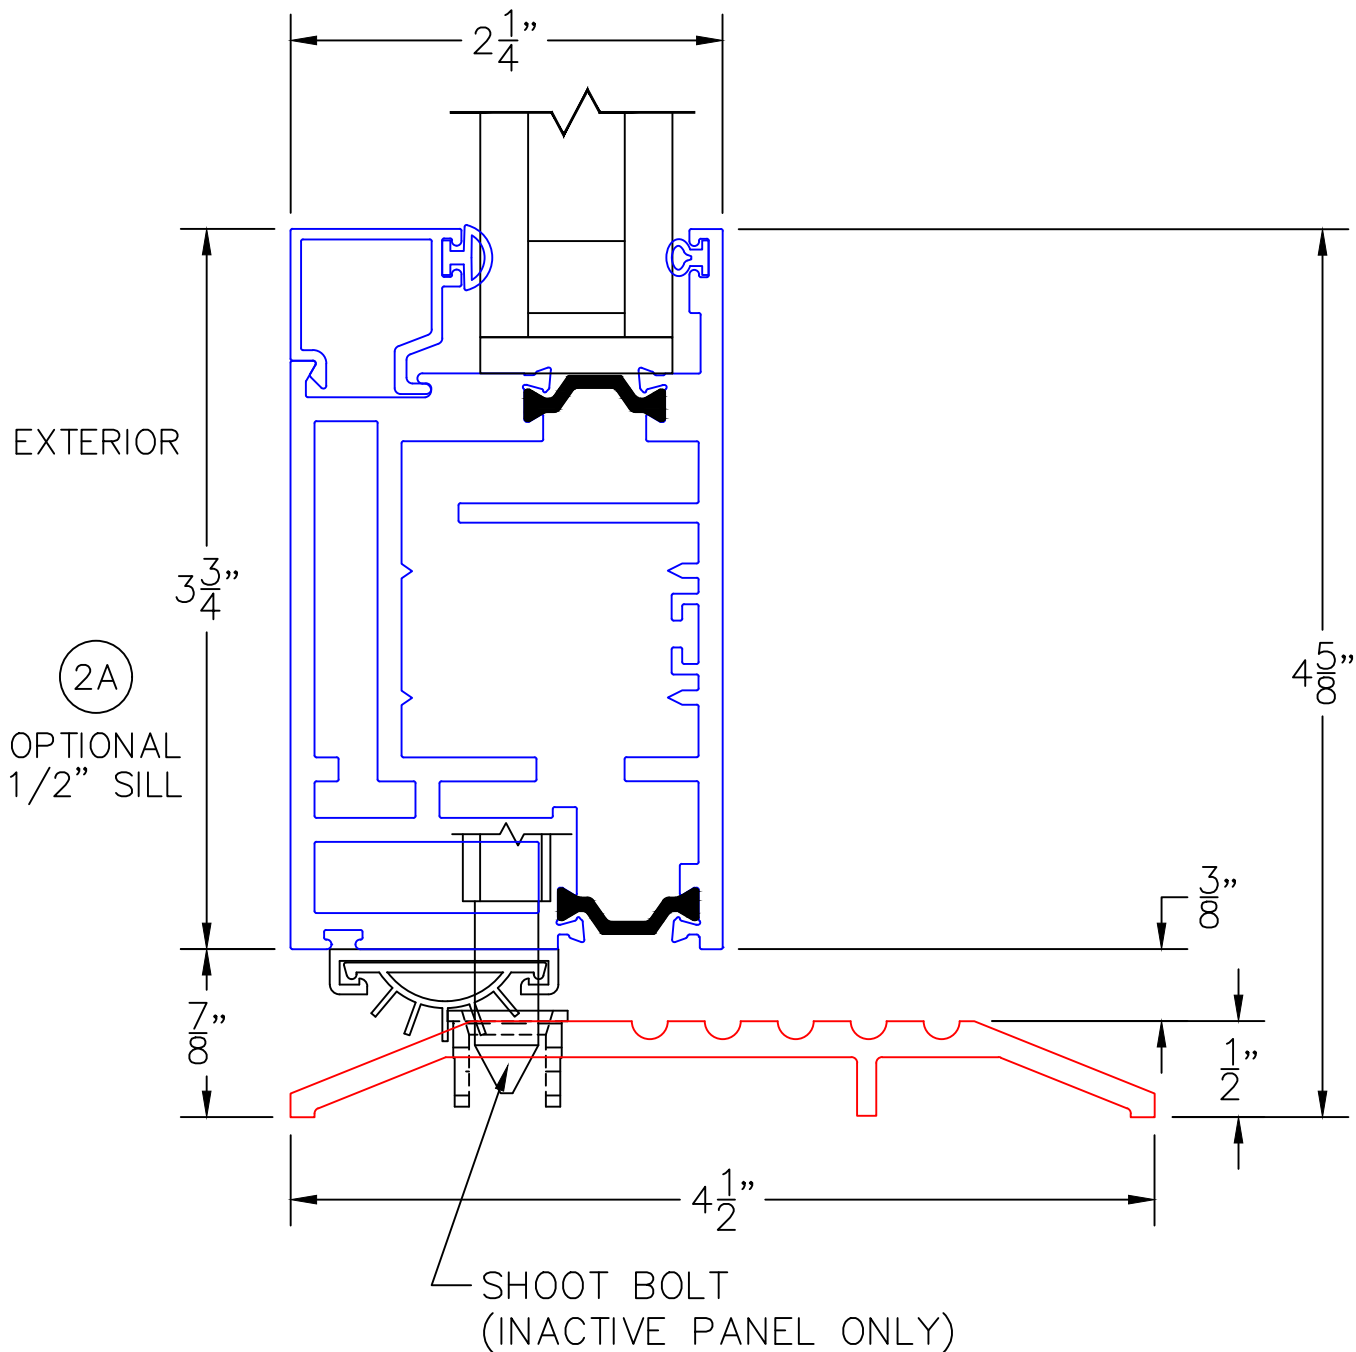

(USE RULER TO SCALE DIMENSIONS IN INCHES)

SCALE: 1/4"

OUT-SWING DOOR
1" & 1-1/2" INSULATED & 9/16" SINGLE
GLAZING SHOWN

-GLASS PENETRATION: 9/16"
-3/32" VENT FLUSH TOLERANCE IN CLOSED POSITION.
-EXTERIOR RATED PRODUCTS HAVE WEEP SLOTS ON HORIZONTAL SILLS.

0 0.5 1
(USE RULER TO SCALE DIMENSIONS IN INCHES)
SCALE: FULL

OUT-SWING DOOR DETAILS
1" INSULATED GLAZING SHOWN

0 0.5 1
(USE RULER TO SCALE DIMENSIONS IN INCHES)

SCALE: FULL

OUT-SWING DOOR DETAILS
9/16" SINGLE GLAZING SHOWN

0 0.5 1
(USE RULER TO SCALE DIMENSIONS IN INCHES)

OUT-SWING DOOR DETAILS
1-1/2" INSULATED GLAZING SHOWN

SCALE: FULL

0 0.5 1
 (USE RULER TO SCALE DIMENSIONS IN INCHES)
SCALE: FULL

OUT-SWING DOOR DETAILS
 1" INSULATED GLAZING SHOWN

0 0.5 1
(USE RULER TO SCALE DIMENSIONS IN INCHES)
SCALE: FULL

OUT-SWING DOOR DETAILS 1" INSULATED GLAZING SHOWN

3

BLOCK JAMB
HANDLE SIDE

0 0.5 1
(USE RULER TO SCALE DIMENSIONS IN INCHES)
SCALE: FULL

OUT-SWING DOOR DETAILS
1" INSULATED GLAZING SHOWN