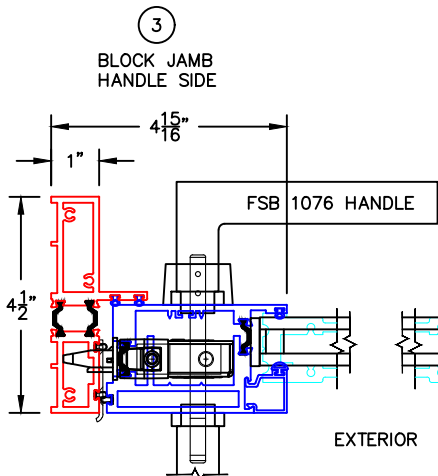

(USE RULER TO SCALE DIMENSIONS IN INCHES)

SCALE: 1/4"

OUT-SWING DOOR
1" & 1-1/2" INSULATED & 9/16" SINGLE
GLAZING SHOWN

-GLASS PENETRATION: 9/16"
-3/32" VENT FLUSH TOLERANCE IN CLOSED POSITION.
-EXTERIOR RATED PRODUCTS HAVE WEEP SLOTS ON HORIZONTAL SILLS.

0 0.5 1
(USE RULER TO SCALE DIMENSIONS IN INCHES)
SCALE: FULL

OUT-SWING DOOR DETAILS
1" INSULATED GLAZING SHOWN

0 0.5 1
(USE RULER TO SCALE DIMENSIONS IN INCHES)

SCALE: FULL

OUT-SWING DOOR DETAILS
9/16" SINGLE GLAZING SHOWN

0 0.5 1
(USE RULER TO SCALE DIMENSIONS IN INCHES)

OUT-SWING DOOR DETAILS
1-1/2" INSULATED GLAZING SHOWN

SCALE: FULL

0 0.5 1
 (USE RULER TO SCALE DIMENSIONS IN INCHES)
SCALE: FULL

OUT-SWING DOOR DETAILS
 1" INSULATED GLAZING SHOWN

0 0.5 1
(USE RULER TO SCALE DIMENSIONS IN INCHES)
SCALE: FULL

OUT-SWING DOOR DETAILS 1" INSULATED GLAZING SHOWN

3

BLOCK JAMB
HANDLE SIDE

0 0.5 1
(USE RULER TO SCALE DIMENSIONS IN INCHES)
SCALE: FULL

OUT-SWING DOOR DETAILS
1" INSULATED GLAZING SHOWN