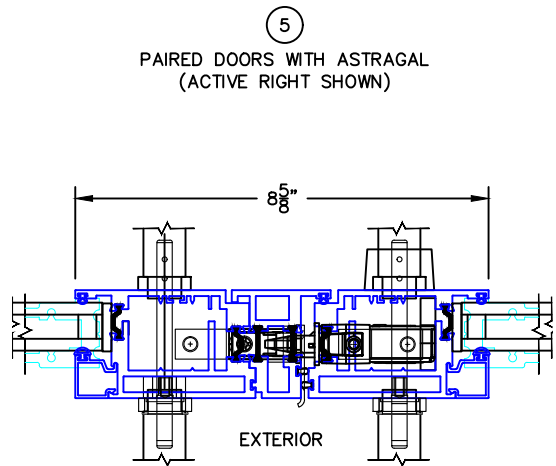

(USE RULER TO SCALE DIMENSIONS IN INCHES)

SCALE: 1/4"

OUT-SWING DOOR
1" & 1-1/2" INSULATED & 9/16" SINGLE
GLAZING SHOWN

-GLASS PENETRATION: 9/16"
-3/32" VENT FLUSH TOLERANCE IN CLOSED POSITION.
-EXTERIOR RATED PRODUCTS HAVE WEEP SLOTS ON HORIZONTAL SILLS.

0 0.5 1
(USE RULER TO SCALE DIMENSIONS IN INCHES)
SCALE: FULL

OUT-SWING DOOR DETAILS
1" INSULATED GLAZING SHOWN

0 0.5 1
(USE RULER TO SCALE DIMENSIONS IN INCHES)

SCALE: FULL

OUT-SWING DOOR DETAILS
9/16" SINGLE GLAZING SHOWN

0 0.5 1
(USE RULER TO SCALE DIMENSIONS IN INCHES)

OUT-SWING DOOR DETAILS
1-1/2" INSULATED GLAZING SHOWN

SCALE: FULL

0 0.5 1
 (USE RULER TO SCALE DIMENSIONS IN INCHES)
SCALE: FULL

OUT-SWING DOOR DETAILS
 1" INSULATED GLAZING SHOWN

0 0.5 1
(USE RULER TO SCALE DIMENSIONS IN INCHES)
SCALE: FULL

OUT-SWING DOOR DETAILS 1" INSULATED GLAZING SHOWN

3

BLOCK JAMB
HANDLE SIDE

0 0.5 1
(USE RULER TO SCALE DIMENSIONS IN INCHES)
SCALE: FULL

OUT-SWING DOOR DETAILS
1" INSULATED GLAZING SHOWN