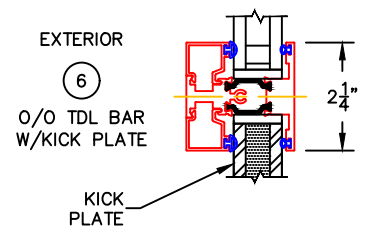

(USE RULER TO SCALE DIMENSIONS IN INCHES)

SCALE: 1/4"

OUT-SWING DOOR
1" & 1-1/2" INSULATED & 9/16" SINGLE
GLAZING SHOWN

-GLASS PENETRATION: 9/16"
-3/32" VENT FLUSH TOLERANCE IN CLOSED POSITION.
-EXTERIOR RATED PRODUCTS HAVE WEEP SLOTS ON HORIZONTAL SILLS.

0 0.5 1
(USE RULER TO SCALE DIMENSIONS IN INCHES)
SCALE: FULL

OUT-SWING DOOR DETAILS
1" INSULATED GLAZING SHOWN

0 0.5 1
(USE RULER TO SCALE DIMENSIONS IN INCHES)

SCALE: FULL

OUT-SWING DOOR DETAILS
9/16" SINGLE GLAZING SHOWN

0 0.5 1
(USE RULER TO SCALE DIMENSIONS IN INCHES)

OUT-SWING DOOR DETAILS
1-1/2" INSULATED GLAZING SHOWN

SCALE: FULL

0 0.5 1
 (USE RULER TO SCALE DIMENSIONS IN INCHES)
SCALE: FULL

OUT-SWING DOOR DETAILS
 1" INSULATED GLAZING SHOWN

0 0.5 1
(USE RULER TO SCALE DIMENSIONS IN INCHES)
SCALE: FULL

OUT-SWING DOOR DETAILS 1" INSULATED GLAZING SHOWN

3

BLOCK JAMB
HANDLE SIDE

0 0.5 1
(USE RULER TO SCALE DIMENSIONS IN INCHES)
SCALE: FULL

OUT-SWING DOOR DETAILS
1" INSULATED GLAZING SHOWN