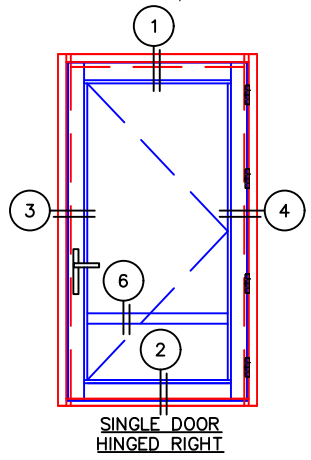

(USE RULER TO SCALE DIMENSIONS IN INCHES)

SCALE: 1/4"

OUT-SWING DOOR
1" & 1-1/2" INSULATED & 9/16" SINGLE
GLAZING SHOWN

-GLASS PENETRATION: 9/16"
-3/32" VENT FLUSH TOLERANCE IN CLOSED POSITION.
-EXTERIOR RATED PRODUCTS HAVE WEEP SLOTS ON HORIZONTAL SILLS.

0 0.5 1
(USE RULER TO SCALE DIMENSIONS IN INCHES)
SCALE: FULL

OUT-SWING DOOR DETAILS
1" INSULATED GLAZING SHOWN

0 0.5 1
(USE RULER TO SCALE DIMENSIONS IN INCHES)

SCALE: FULL

OUT-SWING DOOR DETAILS
9/16" SINGLE GLAZING SHOWN

0 0.5 1
(USE RULER TO SCALE DIMENSIONS IN INCHES)

OUT-SWING DOOR DETAILS
1-1/2" INSULATED GLAZING SHOWN

SCALE: FULL

0 0.5 1
 (USE RULER TO SCALE DIMENSIONS IN INCHES)
SCALE: FULL

OUT-SWING DOOR DETAILS
 1" INSULATED GLAZING SHOWN

0 0.5 1
(USE RULER TO SCALE DIMENSIONS IN INCHES)
SCALE: FULL

OUT-SWING DOOR DETAILS 1" INSULATED GLAZING SHOWN

3

BLOCK JAMB
HANDLE SIDE

0 0.5 1
(USE RULER TO SCALE DIMENSIONS IN INCHES)
SCALE: FULL

OUT-SWING DOOR DETAILS
1" INSULATED GLAZING SHOWN