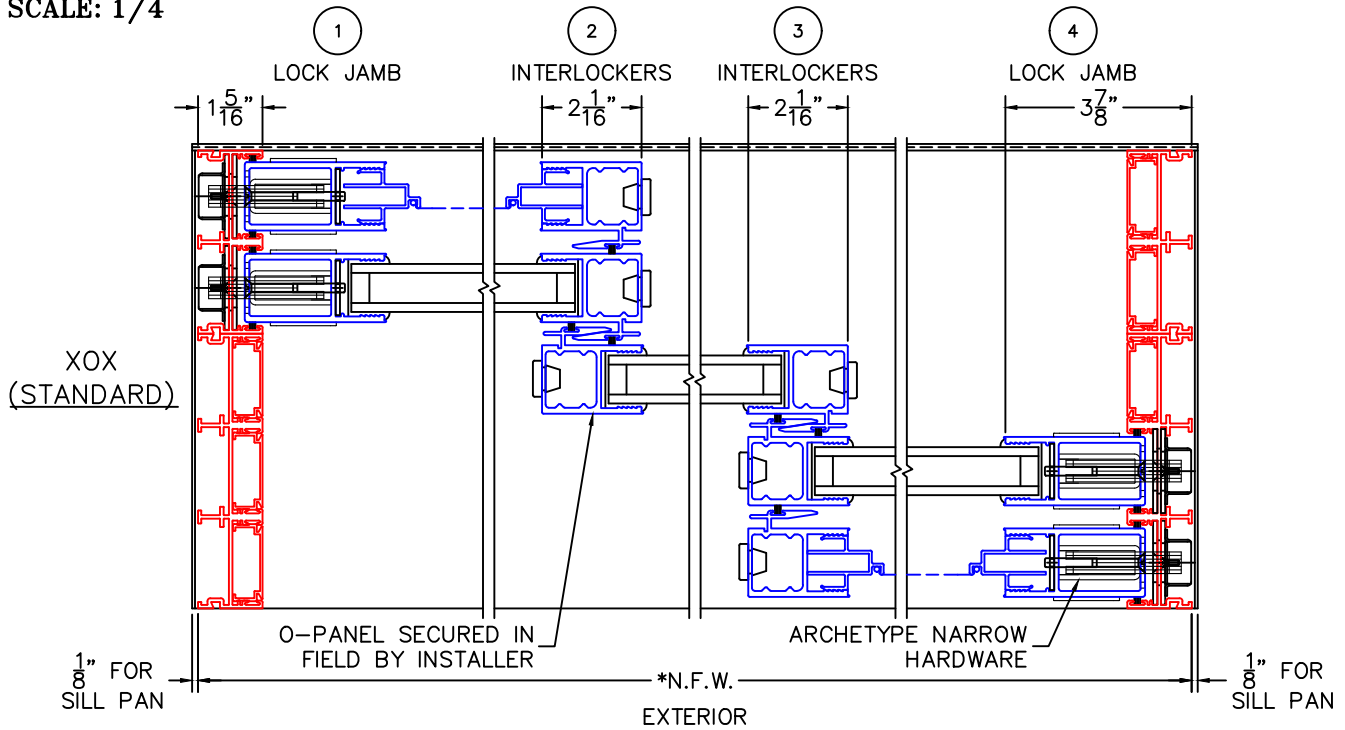

XOX W/SCREENS MULTI-SLIDE DOOR DETAILS

(USE RULER TO SCALE DIMENSIONS IN INCHES)
SCALE: 1/4

NOTE: CENTERLINES ARE NOT DIVIDED EQUALLY; CONFIRM CENTERLINES WHEN REQUIRED.

-*NET FRAME WIDTH DOES NOT INCLUDE SILL PAN.
-SILL PAN EXTENDS 1/8" BEYOND EACH JAMB.
-FOR ADDITIONAL OPTIONS AND UPGRADES
SEE DRAWINGS 3070-07, 3070-08 & 3070-11.

-GLASS PENETRATION: 11/16"
-EXTERIOR RATED PRODUCTS HAVE
WEEP SLOTS ON HORIZONTAL SILLS.