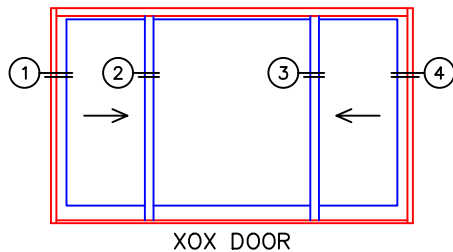

XOX W/SCREENS MULTI-SLIDE DOOR DETAILS

(USE RULER TO SCALE DIMENSIONS IN INCHES)
SCALE: 1/4

NOTE: CENTERLINES ARE NOT DIVIDED EQUALLY; CONFIRM CENTERLINES WHEN REQUIRED.

-*NET FRAME WIDTH DOES NOT INCLUDE SILL PAN.
-SILL PAN EXTENDS 1/8" BEYOND EACH JAMB.
-FOR ADDITIONAL OPTIONS AND UPGRADES
SEE DRAWINGS 3070-07, 3070-08 & 3070-11.

-GLASS PENETRATION: 11/16"
-EXTERIOR RATED PRODUCTS HAVE
WEEP SLOTS ON HORIZONTAL SILLS.