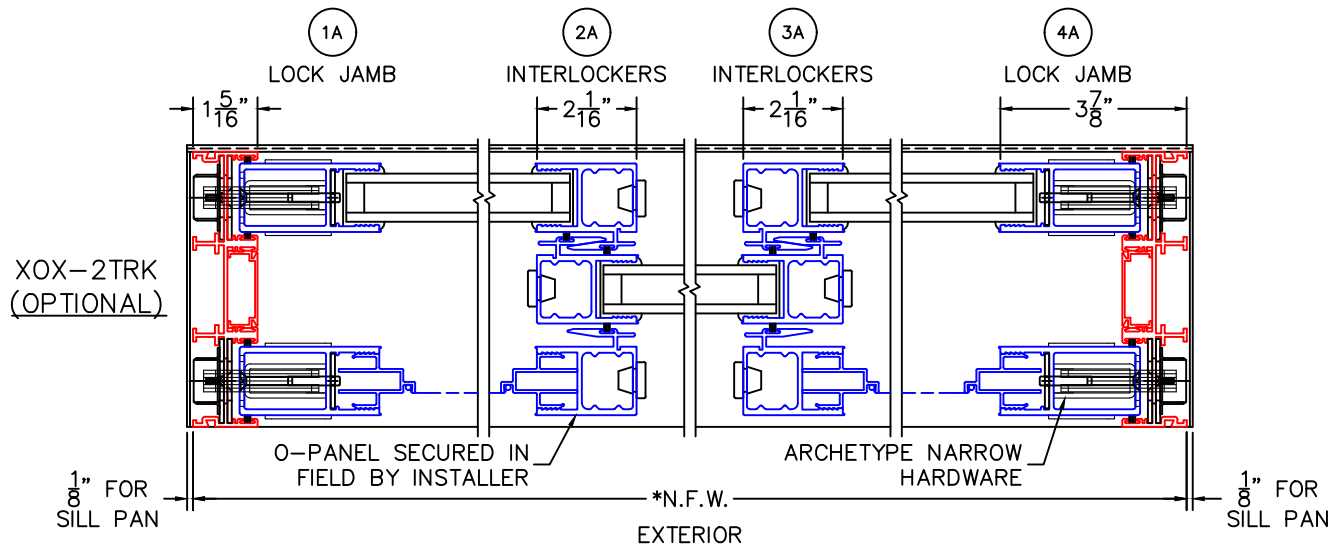

XOX W/SCREENS MULTI-SLIDE DOOR DETAILS

(USE RULER TO SCALE DIMENSIONS IN INCHES)
SCALE: 1/4

NOTE: CENTERLINES ARE NOT DIVIDED EQUALLY; CONFIRM CENTERLINES WHEN REQUIRED.

-*NET FRAME WIDTH DOES NOT INCLUDE SILL PAN.
-SILL PAN EXTENDS 1/8" BEYOND EACH JAMB.
-FOR ADDITIONAL OPTIONS AND UPGRADES
SEE DRAWINGS 3070-07, 3070-08 & 3070-11.

-GLASS PENETRATION: 11/16"
-EXTERIOR RATED PRODUCTS HAVE
WEEP SLOTS ON HORIZONTAL SILLS.