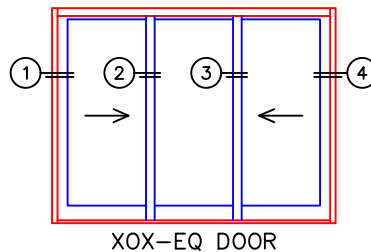

XOX W/SCREENS MULTI-SLIDE DOOR DETAILS

(USE RULER TO SCALE DIMENSIONS IN INCHES)
SCALE: 1/4

NOTE: CENTERLINES ARE NOT DIVIDED EQUALLY; CONFIRM CENTERLINES WHEN REQUIRED.

-*NET FRAME WIDTH DOES NOT INCLUDE SILL PAN.
-SILL PAN EXTENDS 1/8" BEYOND EACH JAMB.
-FOR ADDITIONAL OPTIONS AND UPGRADES
SEE DRAWINGS 3070-07, 3070-08 & 3070-11.

-GLASS PENETRATION: 11/16"
-EXTERIOR RATED PRODUCTS HAVE
WEEP SLOTS ON HORIZONTAL SILLS.