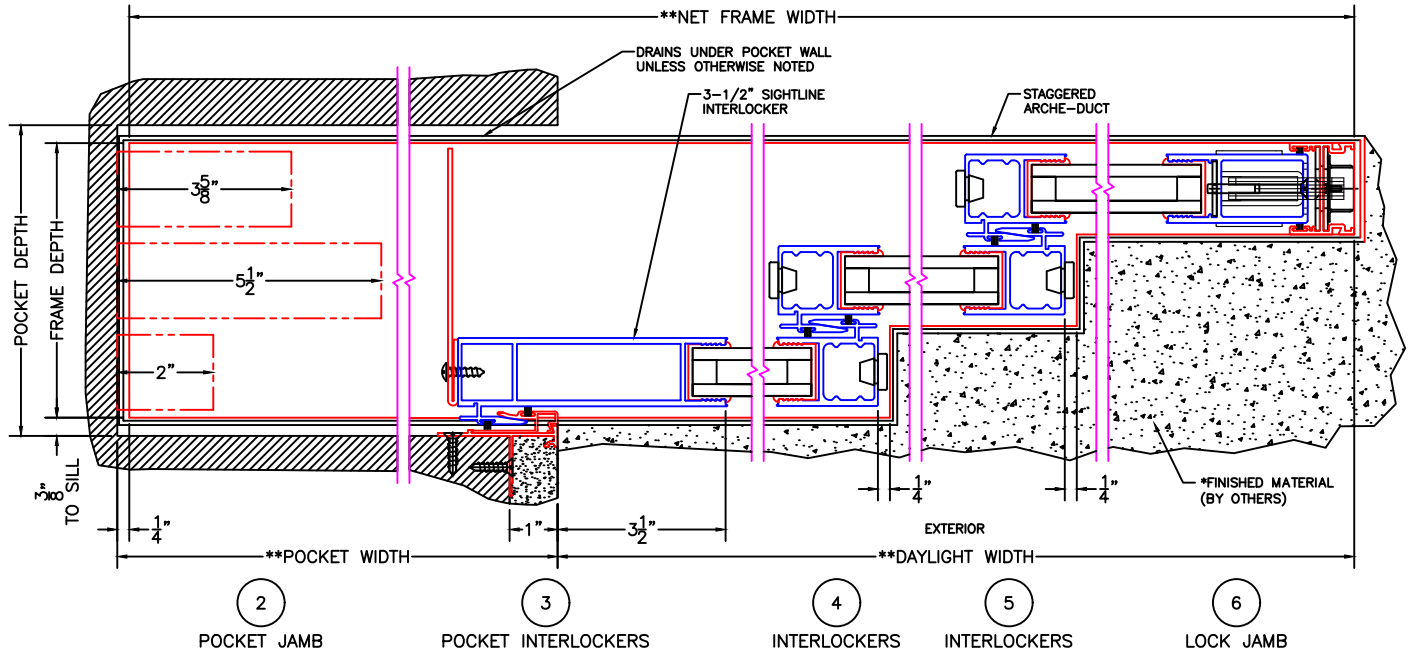

Important:
This product option requires extensive installation related planning.

MULTI-SLIDE ARCHE-DUCT WITH 1" DRAIN (DRAIN OPT-A SHOWN)

- NOTES:
1. *FINISHED FLOOR BY OTHERS.
 2. **WIDTH DIMENSIONS DO NOT INCLUDE ARCHE-DUCT.
 3. ARCHE-DUCT DRAIN LOCATIONS AND SPACING PER ORDER.
 4. ENCLOSED PX AND XP DOORS MAY REQUIRE POCKET DEMO FOR PANEL REMOVAL.

ELEVATION VIEW

Important:

This product option requires extensive installation related planning.

MULTI-SLIDE ARCHE-DUCT WITH 1/2" DRAIN (DRAIN OPT-A SHOWN)

NOTES:

1. *FINISHED FLOOR BY OTHERS.
2. **WIDTH DIMENSIONS DO NOT INCLUDE ARCHE-DUCT.
3. ARCHE-DUCT DRAIN LOCATIONS AND SPACING PER ORDER.
4. ENCLOSED PX AND XP DOORS MAY REQUIRE POCKET DEMO FOR PANEL REMOVAL.