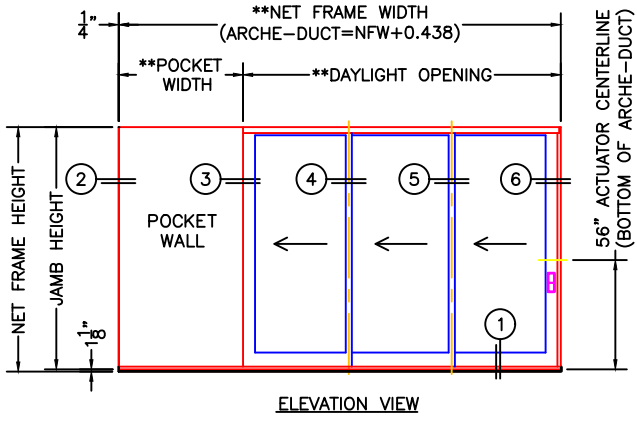

Important:
This product option requires extensive installation related planning.

MULTI-SLIDE ARCHE-DUCT WITH 1" DRAIN (DRAIN OPT-A SHOWN)

- NOTES:
1. *FINISHED FLOOR BY OTHERS.
 2. **WIDTH DIMENSIONS DO NOT INCLUDE ARCHE-DUCT.
 3. ARCHE-DUCT DRAIN LOCATIONS AND SPACING PER ORDER.
 4. ENCLOSED PX AND XP DOORS MAY REQUIRE POCKET DEMO FOR PANEL REMOVAL.

ELEVATION VIEW

Important:

This product option requires extensive installation related planning.

MULTI-SLIDE ARCHE-DUCT WITH 1/2" DRAIN (DRAIN OPT-A SHOWN)

NOTES:

1. *FINISHED FLOOR BY OTHERS.
2. **WIDTH DIMENSIONS DO NOT INCLUDE ARCHE-DUCT.
3. ARCHE-DUCT DRAIN LOCATIONS AND SPACING PER ORDER.
4. ENCLOSED PX AND XP DOORS MAY REQUIRE POCKET DEMO FOR PANEL REMOVAL.