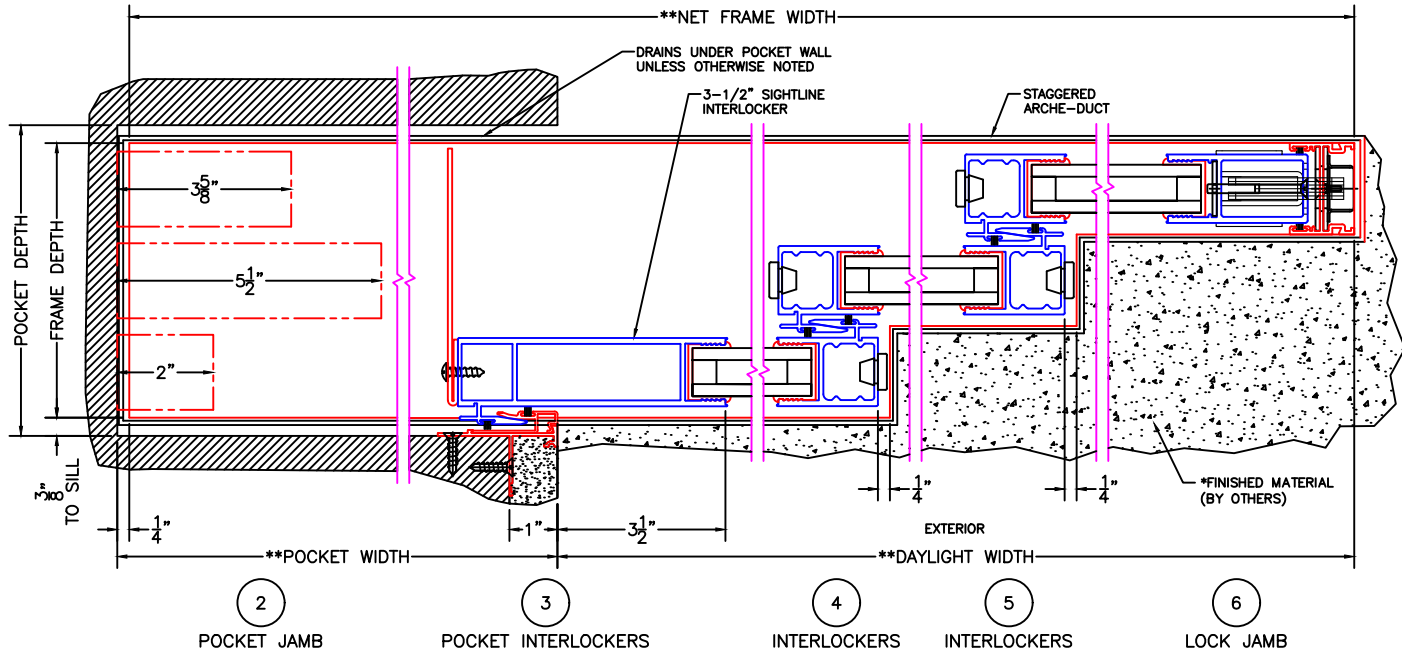

Important:
This product option requires extensive installation related planning.

MULTI-SLIDE ARCHE-DUCT WITH 1" DRAIN (DRAIN OPT-A SHOWN)

- NOTES:
1. *FINISHED FLOOR BY OTHERS.
 2. **WIDTH DIMENSIONS DO NOT INCLUDE ARCHE-DUCT.
 3. ARCHE-DUCT DRAIN LOCATIONS AND SPACING PER ORDER.
 4. ENCLOSED PX AND XP DOORS MAY REQUIRE POCKET DEMO FOR PANEL REMOVAL.

ELEVATION VIEW

Important:

This product option requires extensive installation related planning.

MULTI-SLIDE ARCHE-DUCT WITH 1/2" DRAIN (DRAIN OPT-A SHOWN)

NOTES:

1. *FINISHED FLOOR BY OTHERS.
2. **WIDTH DIMENSIONS DO NOT INCLUDE ARCHE-DUCT.
3. ARCHE-DUCT DRAIN LOCATIONS AND SPACING PER ORDER.
4. ENCLOSED PX AND XP DOORS MAY REQUIRE POCKET DEMO FOR PANEL REMOVAL.