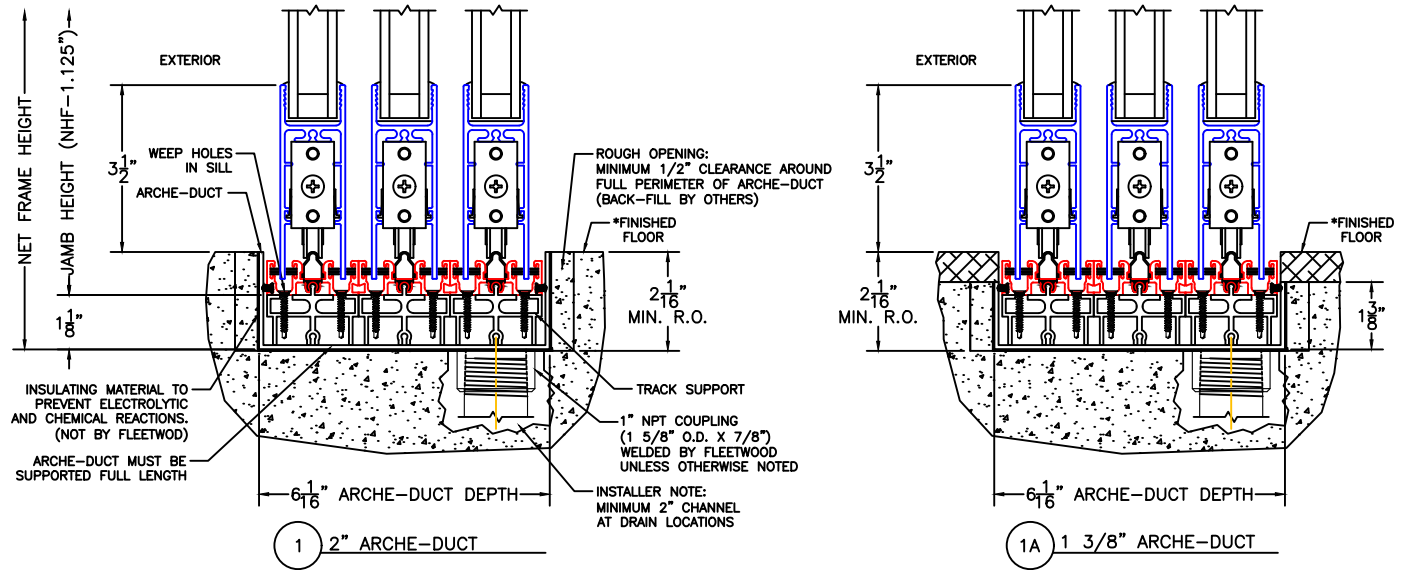

Important:
This product option requires extensive installation related planning.

MULTI-SLIDE ARCHE-DUCT WITH 1" DRAIN (DRAIN OPT-A SHOWN)

- NOTES:
1. *FINISHED FLOOR BY OTHERS.
 2. **WIDTH DIMENSIONS DO NOT INCLUDE ARCHE-DUCT.
 3. ARCHE-DUCT DRAIN LOCATIONS AND SPACING PER ORDER.
 4. ENCLOSED PX AND XP DOORS MAY REQUIRE POCKET DEMO FOR PANEL REMOVAL.

ELEVATION VIEW

Important:

This product option requires extensive installation related planning.

MULTI-SLIDE ARCHE-DUCT WITH 1/2" DRAIN (DRAIN OPT-A SHOWN)

NOTES:

1. *FINISHED FLOOR BY OTHERS.
2. **WIDTH DIMENSIONS DO NOT INCLUDE ARCHE-DUCT.
3. ARCHE-DUCT DRAIN LOCATIONS AND SPACING PER ORDER.
4. ENCLOSED PX AND XP DOORS MAY REQUIRE POCKET DEMO FOR PANEL REMOVAL.