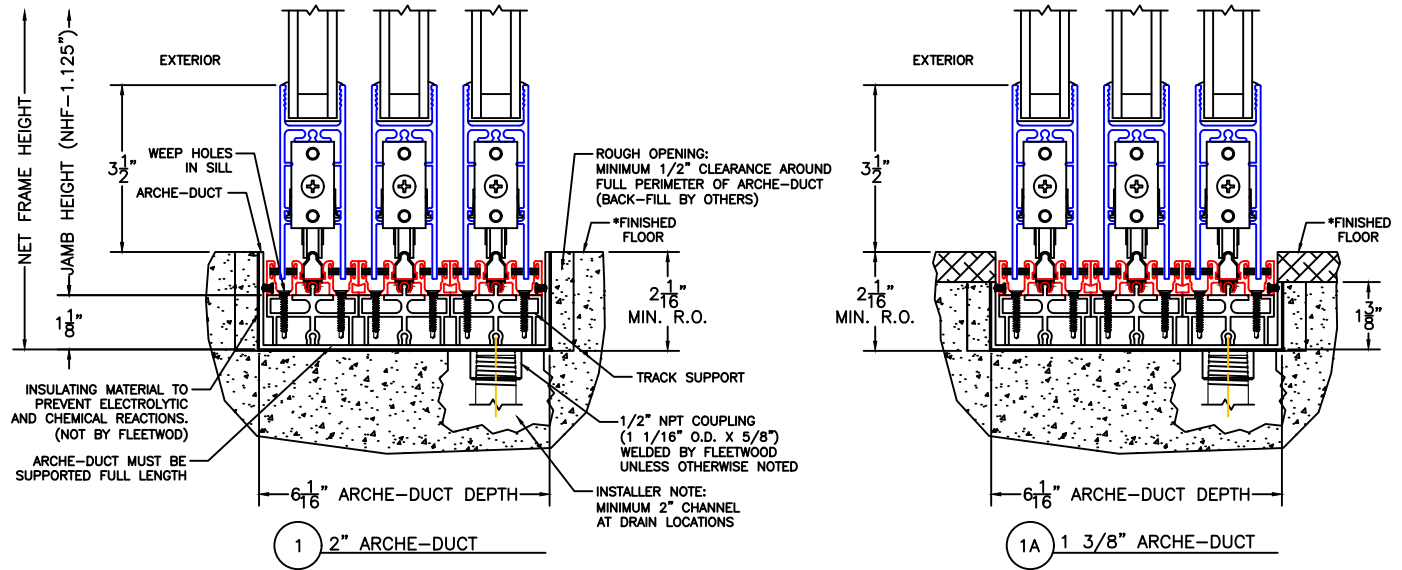

Important:
This product option requires extensive installation related planning.

MULTI-SLIDE ARCHE-DUCT WITH 1" DRAIN (DRAIN OPT-A SHOWN)

- NOTES:
1. *FINISHED FLOOR BY OTHERS.
 2. **WIDTH DIMENSIONS DO NOT INCLUDE ARCHE-DUCT.
 3. ARCHE-DUCT DRAIN LOCATIONS AND SPACING PER ORDER.
 4. ENCLOSED PX AND XP DOORS MAY REQUIRE POCKET DEMO FOR PANEL REMOVAL.

ELEVATION VIEW

Important:

This product option requires extensive installation related planning.

MULTI-SLIDE ARCHE-DUCT WITH 1/2" DRAIN (DRAIN OPT-A SHOWN)

NOTES:

1. *FINISHED FLOOR BY OTHERS.
2. **WIDTH DIMENSIONS DO NOT INCLUDE ARCHE-DUCT.
3. ARCHE-DUCT DRAIN LOCATIONS AND SPACING PER ORDER.
4. ENCLOSED PX AND XP DOORS MAY REQUIRE POCKET DEMO FOR PANEL REMOVAL.