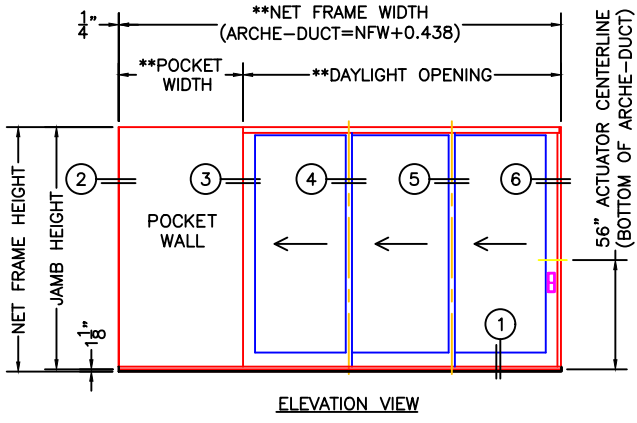

Important:
This product option requires extensive installation related planning.

MULTI-SLIDE ARCHE-DUCT WITH 1" DRAIN (DRAIN OPT-A SHOWN)

- NOTES:
1. *FINISHED FLOOR BY OTHERS.
 2. **WIDTH DIMENSIONS DO NOT INCLUDE ARCHE-DUCT.
 3. ARCHE-DUCT DRAIN LOCATIONS AND SPACING PER ORDER.
 4. ENCLOSED PX AND XP DOORS MAY REQUIRE POCKET DEMO FOR PANEL REMOVAL.

ELEVATION VIEW

Important:

This product option requires extensive installation related planning.

MULTI-SLIDE ARCHE-DUCT WITH 1/2" DRAIN (DRAIN OPT-A SHOWN)

NOTES:

1. *FINISHED FLOOR BY OTHERS.
2. **WIDTH DIMENSIONS DO NOT INCLUDE ARCHE-DUCT.
3. ARCHE-DUCT DRAIN LOCATIONS AND SPACING PER ORDER.
4. ENCLOSED PX AND XP DOORS MAY REQUIRE POCKET DEMO FOR PANEL REMOVAL.