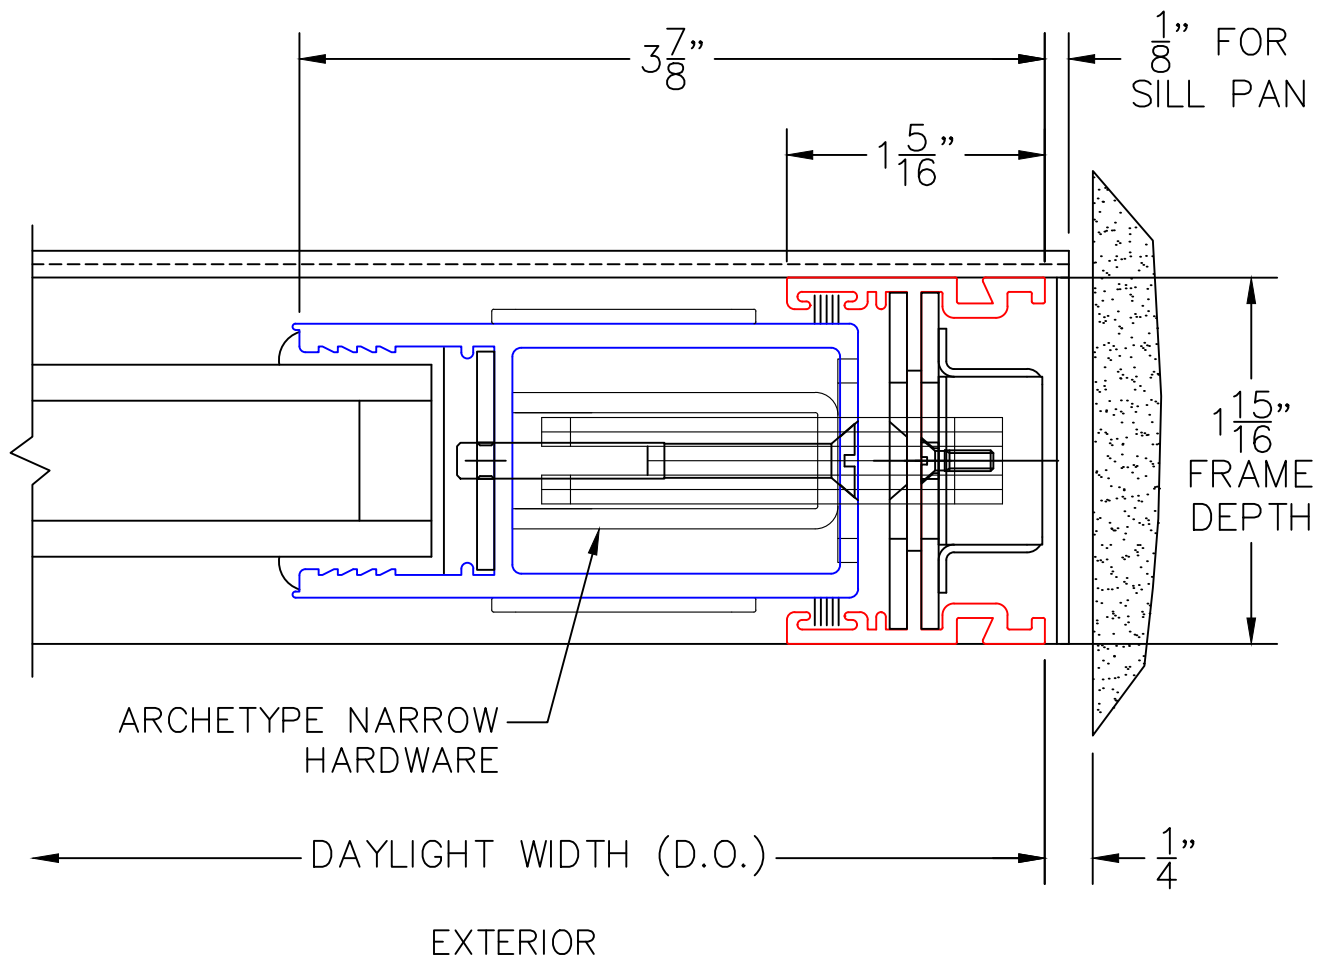

(USE RULER TO SCALE DIMENSIONS IN INCHES)

SCALE: FULL

PX DOOR

7

LOCK JAMB