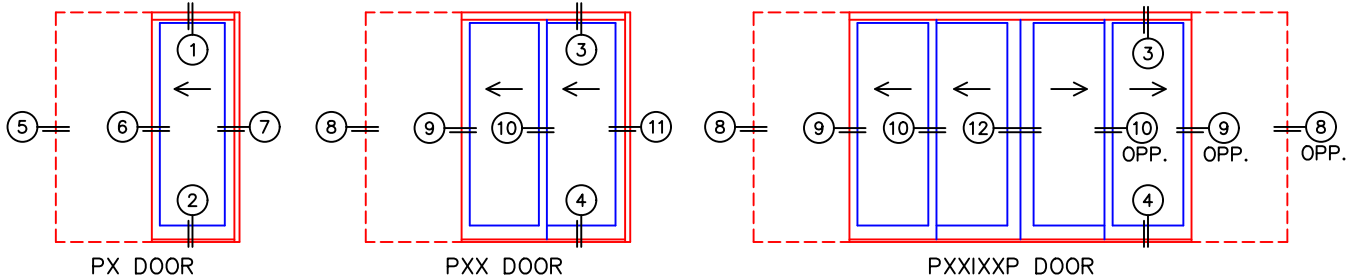

(USE RULER TO SCALE DIMENSIONS IN INCHES)

SCALE: 1/4"

MULTI-SLIDE POCKET DOOR DETAILS

NOTE: CENTERLINES ARE NOT DIVIDED EQUALLY; CONFIRM CENTERLINES WHEN REQUIRED.

-GLASS PENETRATION: 11/16"
 -*NET FRAME WIDTH DOES NOT INCLUDE SILL PAN.
 -SILL PAN EXTENDS 1/8" BEYOND EACH JAMB.
 -ENCLOSED PX AND XP DOORS MAY REQUIRE POCKET DEMO FOR PANEL REMOVAL.

-FOR ADDITIONAL OPTIONS AND UPGRADES SEE DRAWINGS 3070-07, 3070-08 & 3070-11.
 -EXTERIOR RATED PRODUCTS HAVE WEEP SLOTS ON HORIZONTAL SILLS.

(USE RULER TO SCALE DIMENSIONS IN INCHES)

SCALE: FULL

PX DOOR

①
MULTI-SLIDE
HEAD DETAIL

EXTERIOR

(USE RULER TO SCALE DIMENSIONS IN INCHES)

SCALE: FULL

PX DOOR

EXTERIOR

2

MULTI-SLIDE
SILL DETAIL

A2 ROLLERS

2 ⁷/₁₆" SILL PAN DEPTH

1 3 4.5 6 PSF
(APPROXIMATE
WATER PRESSURE)

(USE RULER TO SCALE DIMENSIONS IN INCHES)

SCALE: FULL

PXX DOOR

③
MULTI-SLIDE
HEAD DETAIL

EXTERIOR

(USE RULER TO SCALE DIMENSIONS IN INCHES)