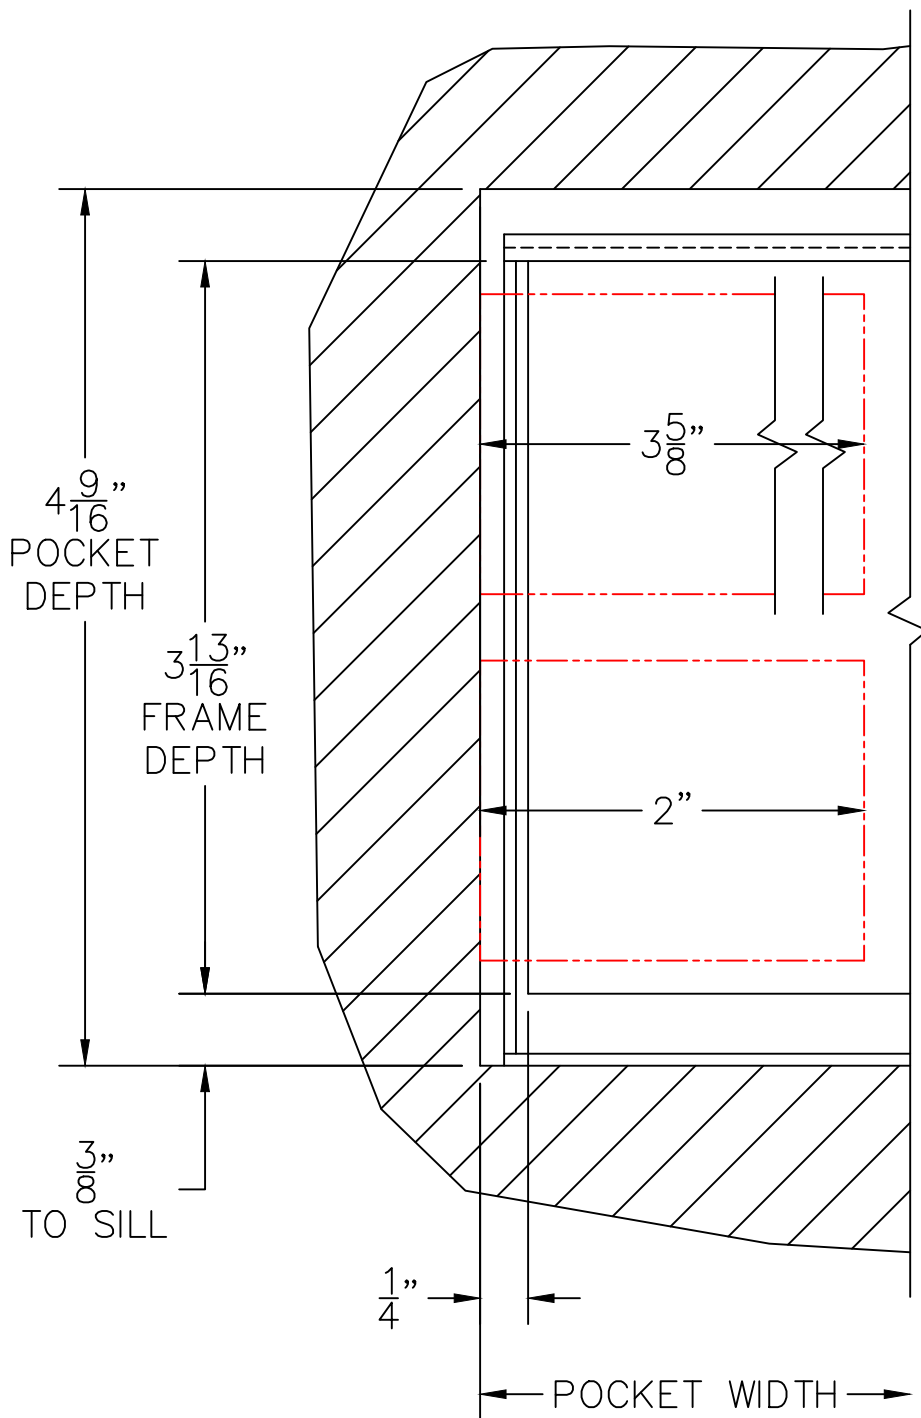

(USE RULER TO SCALE DIMENSIONS IN INCHES)

SCALE: 1/4"

MULTI-SLIDE POCKET DOOR DETAILS

NOTE: CENTERLINES ARE NOT DIVIDED EQUALLY; CONFIRM CENTERLINES WHEN REQUIRED.

-GLASS PENETRATION: 11/16"
 -*NET FRAME WIDTH DOES NOT INCLUDE SILL PAN.
 -SILL PAN EXTENDS 1/8" BEYOND EACH JAMB.
 -ENCLOSED PX AND XP DOORS MAY REQUIRE POCKET DEMO FOR PANEL REMOVAL.

(USE RULER TO SCALE DIMENSIONS IN INCHES)

SCALE: FULL

PX DOOR

7

LOCK JAMB

(USE RULER TO SCALE DIMENSIONS IN INCHES)

SCALE: FULL

PXX DOOR

8

POCKET JAMB

EXTERIOR

(USE RULER TO SCALE DIMENSIONS IN INCHES)

SCALE: FULL

PXX DOOR

9

2-PIECE POCKET INTERLOCKER