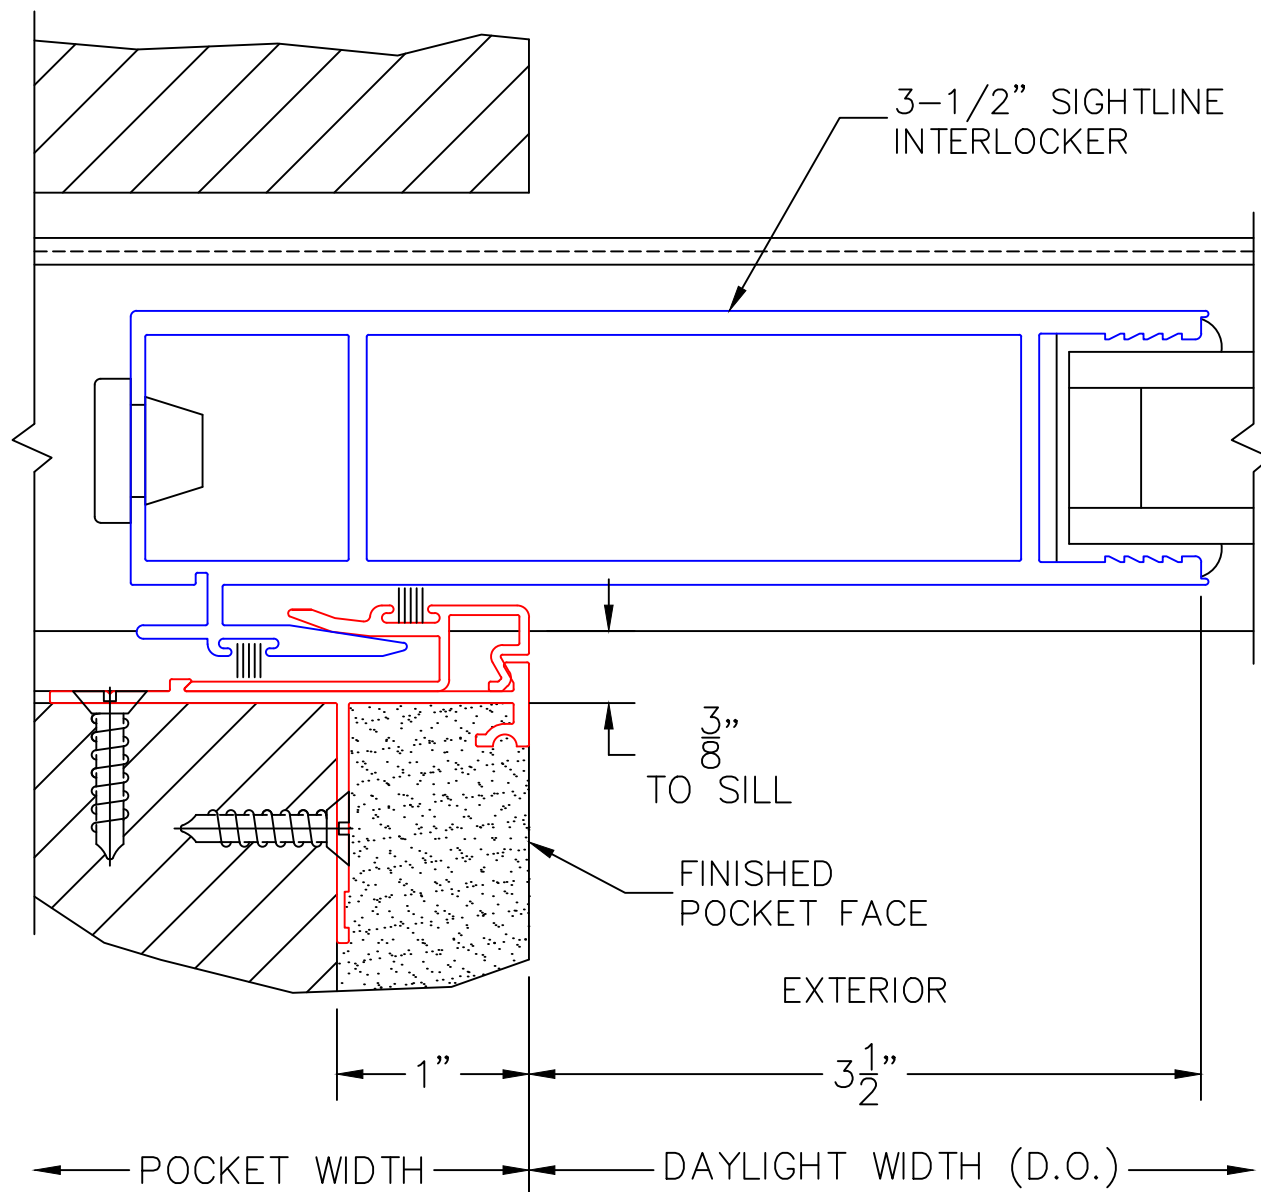

PX DOOR

5

POCKET JAMB

(USE RULER TO SCALE DIMENSIONS IN INCHES)

SCALE: FULL

PX DOOR

6

2-PIECE POCKET INTERLOCKER

(USE RULER TO SCALE DIMENSIONS IN INCHES)

SCALE: FULL

PX DOOR

7

LOCK JAMB

(USE RULER TO SCALE DIMENSIONS IN INCHES)

SCALE: FULL

PXX DOOR