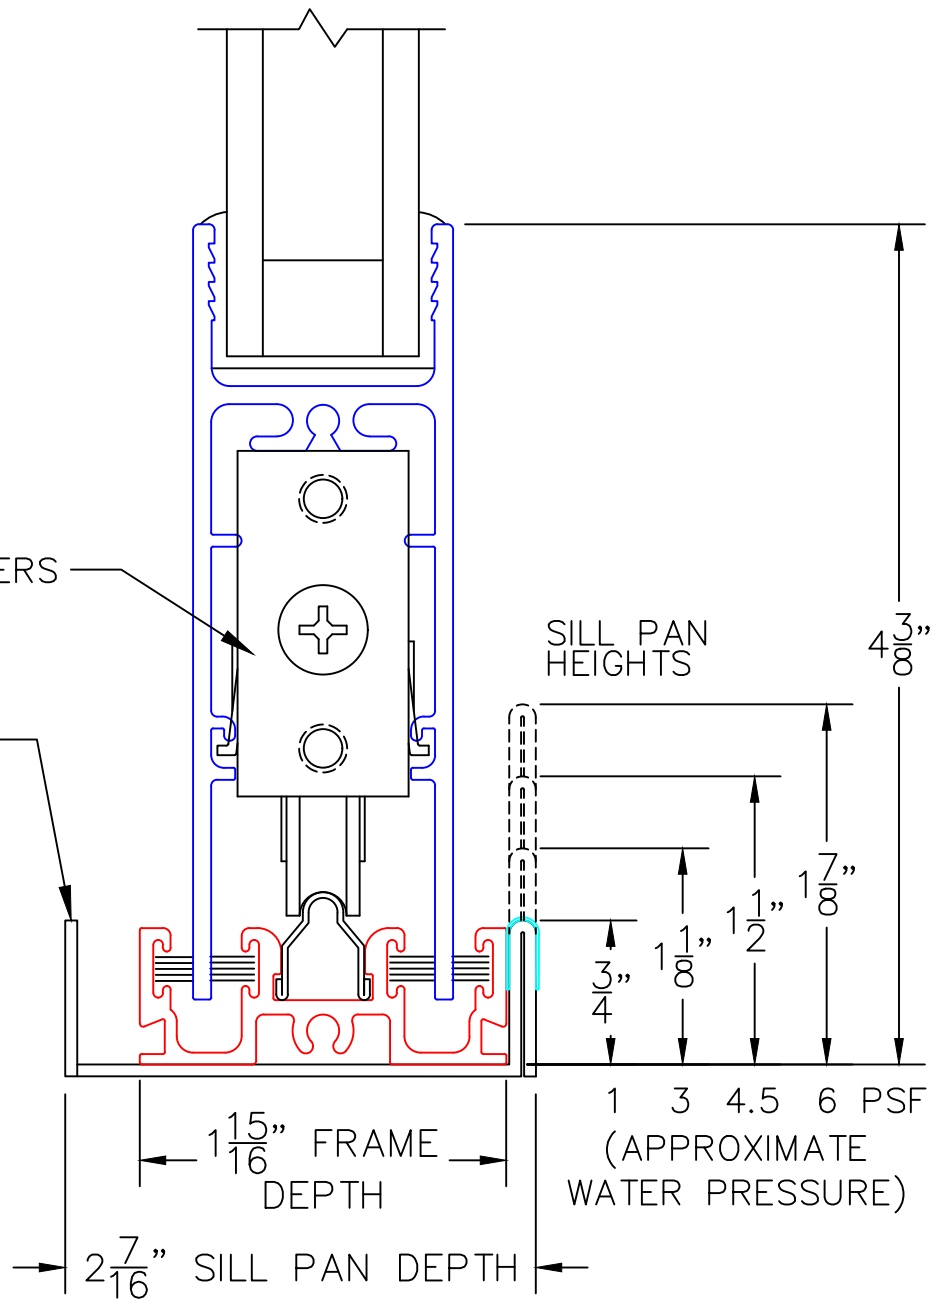

(USE RULER TO SCALE DIMENSIONS IN INCHES)

SCALE: 1/4"

MULTI-SLIDE POCKET DOOR DETAILS

NOTE: CENTERLINES ARE NOT DIVIDED EQUALLY; CONFIRM CENTERLINES WHEN REQUIRED.

-GLASS PENETRATION: 11/16"
 -*NET FRAME WIDTH DOES NOT INCLUDE SILL PAN.
 -SILL PAN EXTENDS 1/8" BEYOND EACH JAMB.
 -ENCLOSED PX AND XP DOORS MAY REQUIRE POCKET DEMO FOR PANEL REMOVAL.

SILL PAN LEG
(POCKET ONLY)

SILL PAN
HEIGHTS

4 ³/₈"

3 ³/₄"

1 ¹/₈"

1 ¹/₂"

1 ⁷/₈"

1 ¹⁵/₁₆" FRAME
DEPTH

2 ⁷/₁₆" SILL PAN DEPTH

1 3 4.5 6 PSF
(APPROXIMATE
WATER PRESSURE)

(USE RULER TO SCALE DIMENSIONS IN INCHES)

SCALE: FULL

PXX DOOR

③
MULTI-SLIDE
HEAD DETAIL

EXTERIOR

(USE RULER TO SCALE DIMENSIONS IN INCHES)