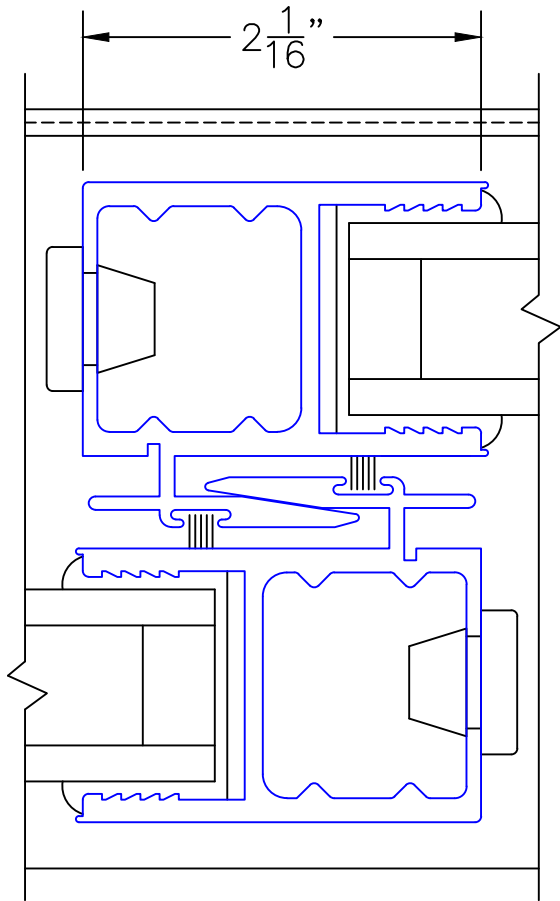

(USE RULER TO SCALE DIMENSIONS IN INCHES)

SCALE: FULL

PX DOOR

7

LOCK JAMB

(USE RULER TO SCALE DIMENSIONS IN INCHES)

SCALE: FULL

PXX DOOR

8

POCKET JAMB

EXTERIOR

(USE RULER TO SCALE DIMENSIONS IN INCHES)

SCALE: FULL

PXX DOOR

9

2-PIECE POCKET INTERLOCKER

(USE RULER TO SCALE DIMENSIONS IN INCHES)

SCALE: FULL

PXX DOOR

10

INTERLOCKERS

(USE RULER TO SCALE DIMENSIONS IN INCHES)

SCALE: FULL

PXX DOOR

11

LOCK JAMB

(USE RULER TO SCALE DIMENSIONS IN INCHES)

SCALE: FULL

PXIXP DOOR

12

MEETING STILES

6 1/2"