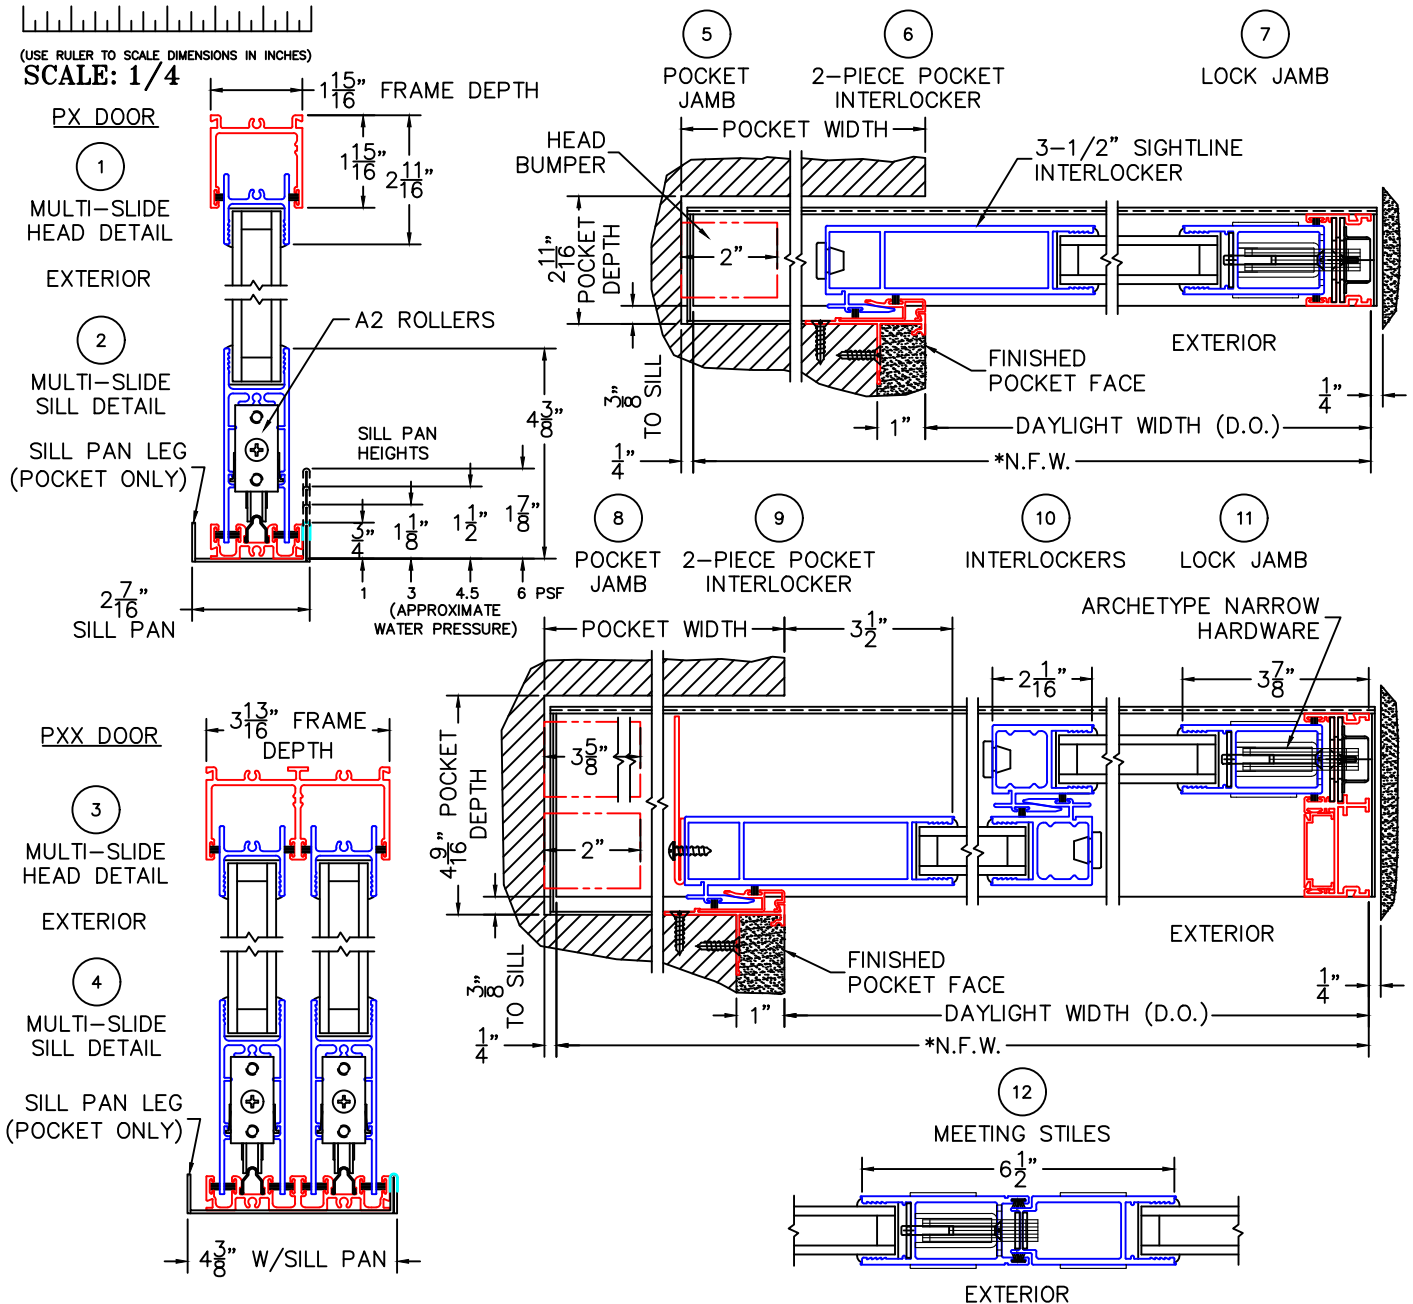

(USE RULER TO SCALE DIMENSIONS IN INCHES)

SCALE: 1/4"

MULTI-SLIDE POCKET DOOR DETAILS

NOTE: CENTERLINES ARE NOT DIVIDED EQUALLY; CONFIRM CENTERLINES WHEN REQUIRED.

-GLASS PENETRATION: 11/16"
 -*NET FRAME WIDTH DOES NOT INCLUDE SILL PAN.
 -SILL PAN EXTENDS 1/8" BEYOND EACH JAMB.
 -ENCLOSED PX AND XP DOORS MAY REQUIRE POCKET DEMO FOR PANEL REMOVAL.

-FOR ADDITIONAL OPTIONS AND UPGRADES SEE DRAWINGS 3070-07, 3070-08 & 3070-11.
 -EXTERIOR RATED PRODUCTS HAVE WEEP SLOTS ON HORIZONTAL SILLS.

(USE RULER TO SCALE DIMENSIONS IN INCHES)

SCALE: FULL

PX DOOR

①
MULTI-SLIDE
HEAD DETAIL

EXTERIOR

(USE RULER TO SCALE DIMENSIONS IN INCHES)

SCALE: FULL

PX DOOR

EXTERIOR

2

MULTI-SLIDE
SILL DETAIL

A2 ROLLERS

2 ⁷/₁₆" SILL PAN DEPTH

1 3 4.5 6 PSF
(APPROXIMATE
WATER PRESSURE)

(USE RULER TO SCALE DIMENSIONS IN INCHES)

SCALE: FULL

PXX DOOR

③
MULTI-SLIDE
HEAD DETAIL

EXTERIOR

(USE RULER TO SCALE DIMENSIONS IN INCHES)