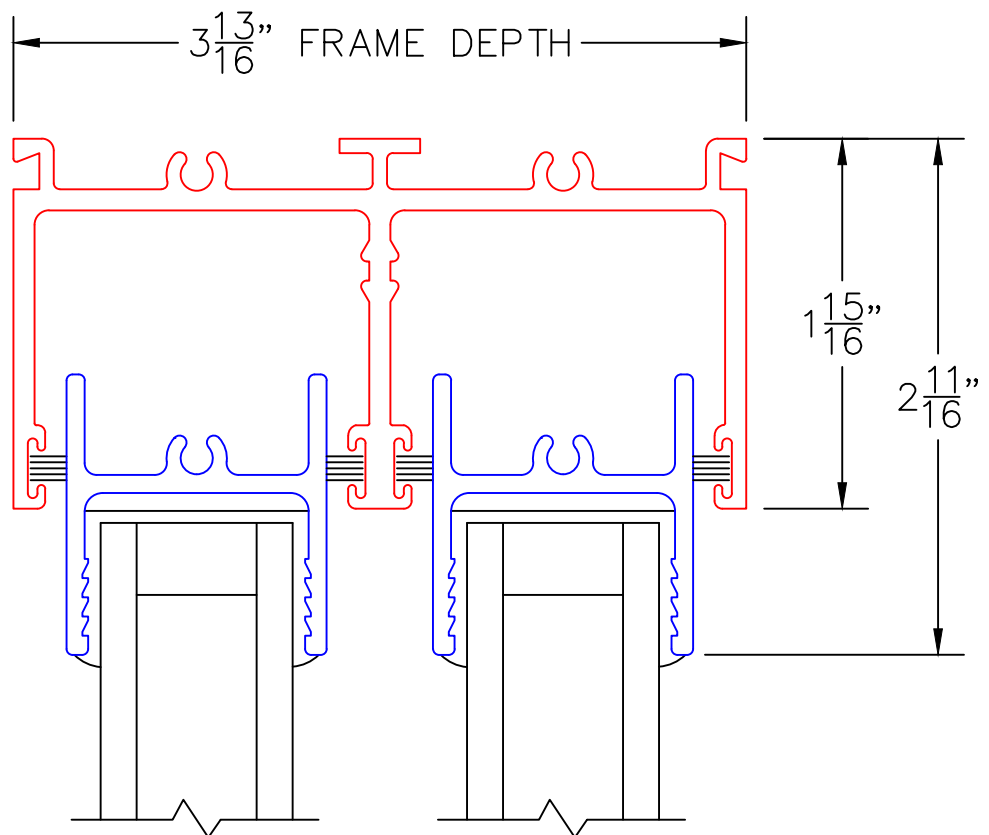

SILL PAN LEG
(POCKET ONLY)

SILL PAN
HEIGHTS

4 ³/₈"

3 ³/₄"

1 ¹/₈"

1 ¹/₂"

1 ⁷/₈"

1 ¹⁵/₁₆" FRAME
DEPTH

2 ⁷/₁₆" SILL PAN DEPTH

1 3 4.5 6 PSF
(APPROXIMATE
WATER PRESSURE)

(USE RULER TO SCALE DIMENSIONS IN INCHES)

SCALE: FULL

PXX DOOR

③
MULTI-SLIDE
HEAD DETAIL

EXTERIOR

(USE RULER TO SCALE DIMENSIONS IN INCHES)

PX DOOR

5

POCKET JAMB

(USE RULER TO SCALE DIMENSIONS IN INCHES)

SCALE: FULL

PX DOOR

6

2-PIECE POCKET INTERLOCKER