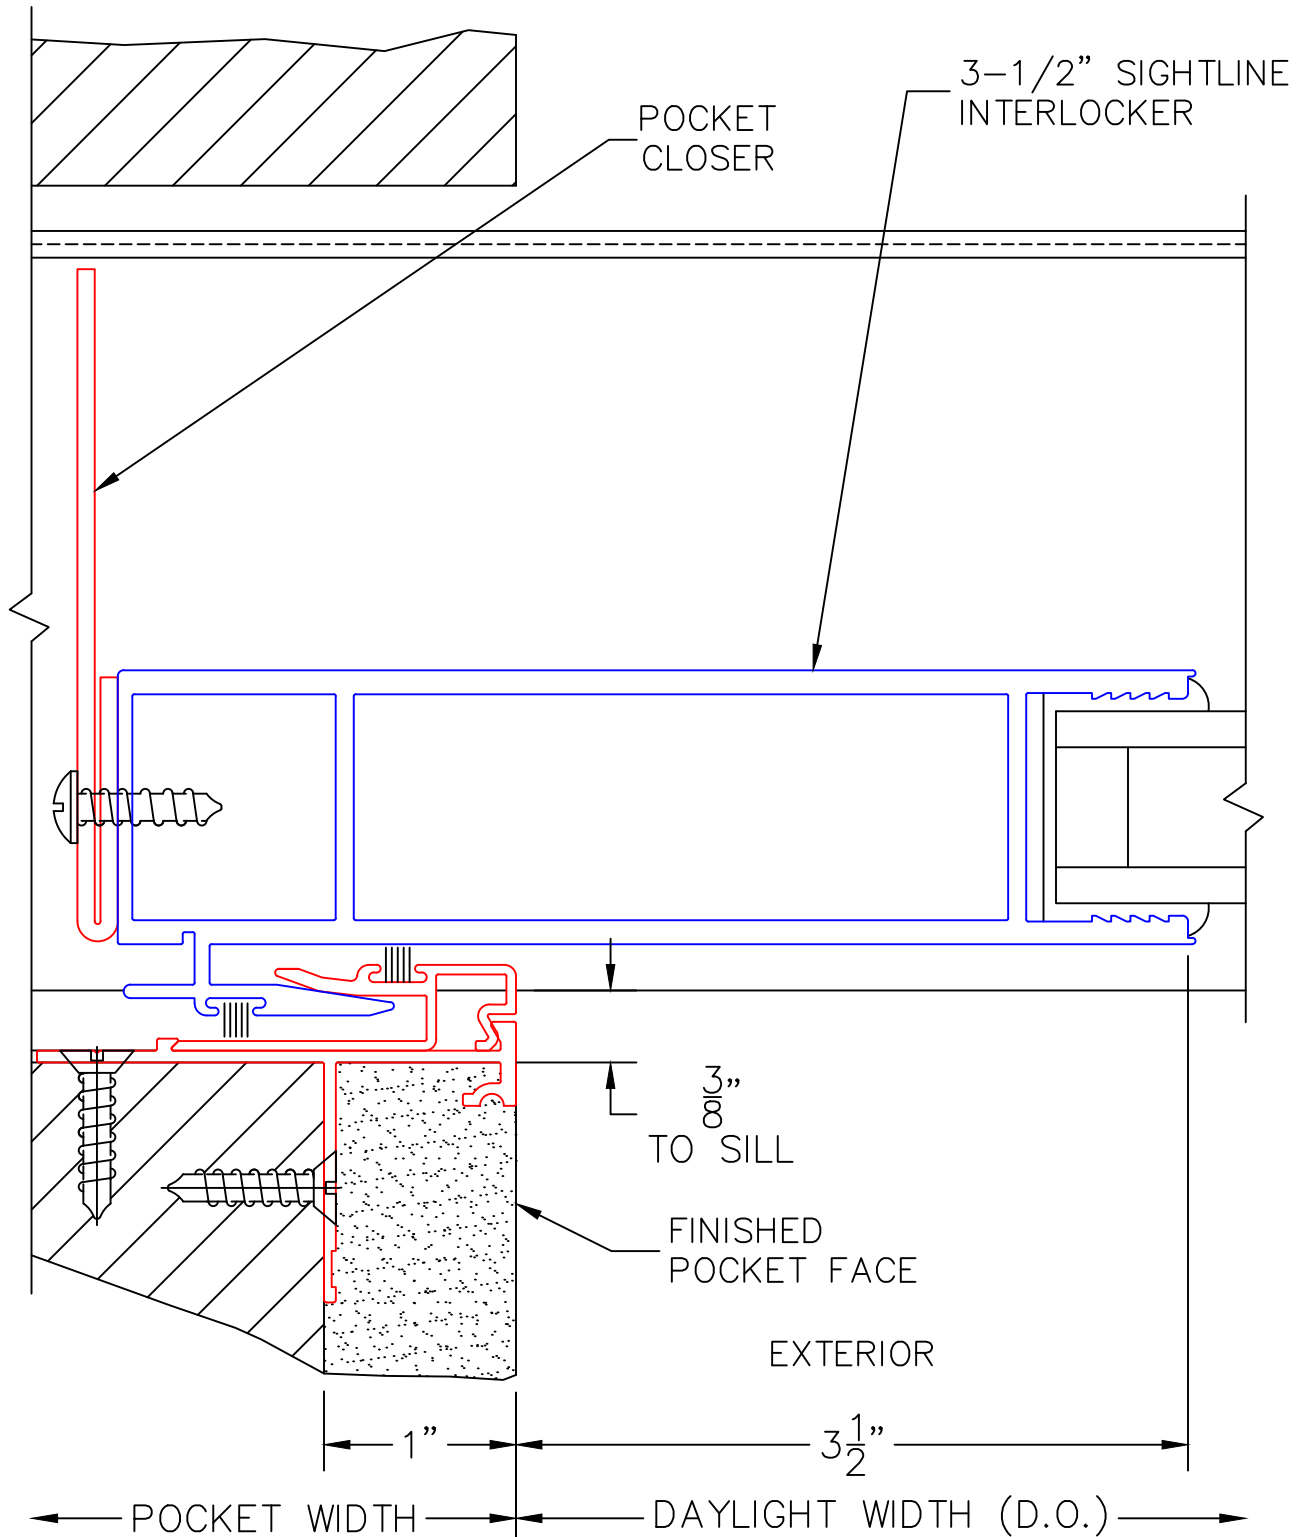

8

POCKET JAMB

EXTERIOR

(USE RULER TO SCALE DIMENSIONS IN INCHES)

SCALE: FULL

PXX DOOR

9

2-PIECE POCKET INTERLOCKER

(USE RULER TO SCALE DIMENSIONS IN INCHES)

SCALE: FULL

PXX DOOR

10

INTERLOCKERS

(USE RULER TO SCALE DIMENSIONS IN INCHES)

SCALE: FULL

PXX DOOR