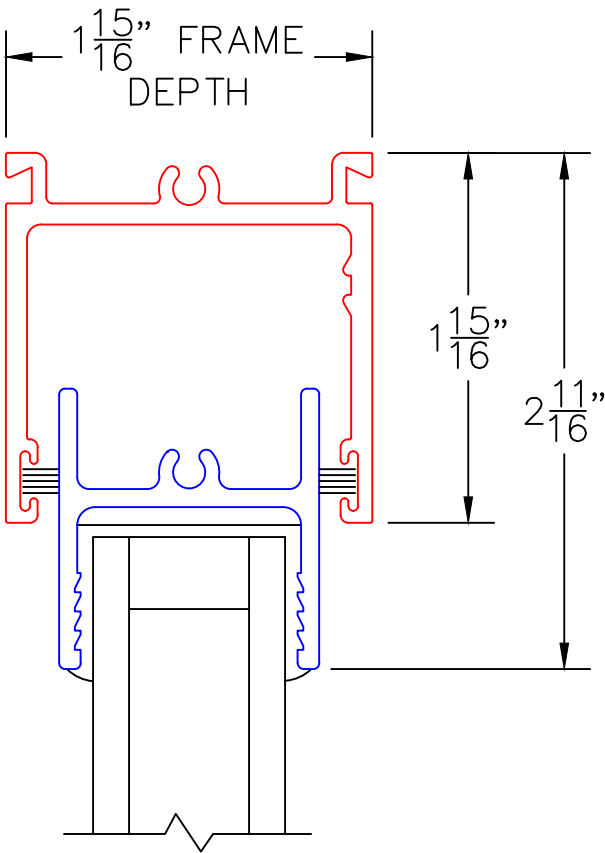

(USE RULER TO SCALE DIMENSIONS IN INCHES)

SCALE: 1/4"

MULTI-SLIDE POCKET DOOR DETAILS

NOTE: CENTERLINES ARE NOT DIVIDED EQUALLY; CONFIRM CENTERLINES WHEN REQUIRED.

-GLASS PENETRATION: 11/16"
 -*NET FRAME WIDTH DOES NOT INCLUDE SILL PAN.
 -SILL PAN EXTENDS 1/8" BEYOND EACH JAMB.
 -ENCLOSED PX AND XP DOORS MAY REQUIRE POCKET DEMO FOR PANEL REMOVAL.

-FOR ADDITIONAL OPTIONS AND UPGRADES SEE DRAWINGS 3070-07, 3070-08 & 3070-11.
 -EXTERIOR RATED PRODUCTS HAVE WEEP SLOTS ON HORIZONTAL SILLS.

(USE RULER TO SCALE DIMENSIONS IN INCHES)

SCALE: FULL

PX DOOR

①
MULTI-SLIDE
HEAD DETAIL

EXTERIOR

(USE RULER TO SCALE DIMENSIONS IN INCHES)

SCALE: FULL

PX DOOR

EXTERIOR

2

MULTI-SLIDE
SILL DETAIL

A2 ROLLERS

2 ⁷/₁₆" SILL PAN DEPTH

1 3 4.5 6 PSF
(APPROXIMATE
WATER PRESSURE)

(USE RULER TO SCALE DIMENSIONS IN INCHES)

SCALE: FULL

PXX DOOR

③
MULTI-SLIDE
HEAD DETAIL

EXTERIOR

(USE RULER TO SCALE DIMENSIONS IN INCHES)