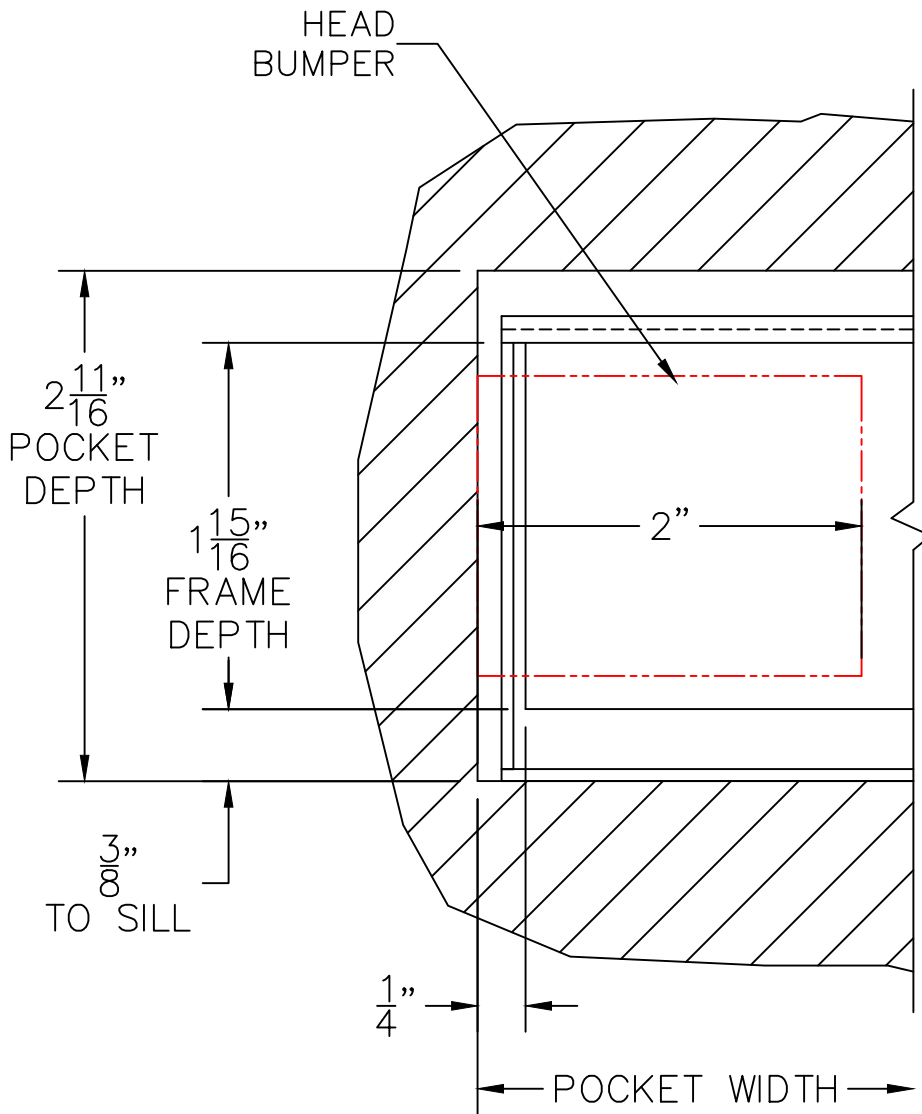

(USE RULER TO SCALE DIMENSIONS IN INCHES)

SCALE: 1/4"

MULTI-SLIDE POCKET DOOR DETAILS

NOTE: CENTERLINES ARE NOT DIVIDED EQUALLY; CONFIRM CENTERLINES WHEN REQUIRED.

-GLASS PENETRATION: 11/16"
 -*NET FRAME WIDTH DOES NOT INCLUDE SILL PAN.
 -SILL PAN EXTENDS 1/8" BEYOND EACH JAMB.
 -ENCLOSED PX AND XP DOORS MAY REQUIRE POCKET DEMO FOR PANEL REMOVAL.

2 ⁷/₁₆" SILL PAN DEPTH

1 3 4.5 6 PSF
(APPROXIMATE
WATER PRESSURE)

(USE RULER TO SCALE DIMENSIONS IN INCHES)

SCALE: FULL

PXX DOOR

③
MULTI-SLIDE
HEAD DETAIL

EXTERIOR

(USE RULER TO SCALE DIMENSIONS IN INCHES)

PX DOOR

5

POCKET JAMB

(USE RULER TO SCALE DIMENSIONS IN INCHES)

SCALE: FULL

PX DOOR

6

2-PIECE POCKET INTERLOCKER

(USE RULER TO SCALE DIMENSIONS IN INCHES)

SCALE: FULL

PX DOOR

7

LOCK JAMB

(USE RULER TO SCALE DIMENSIONS IN INCHES)

SCALE: FULL

PXX DOOR