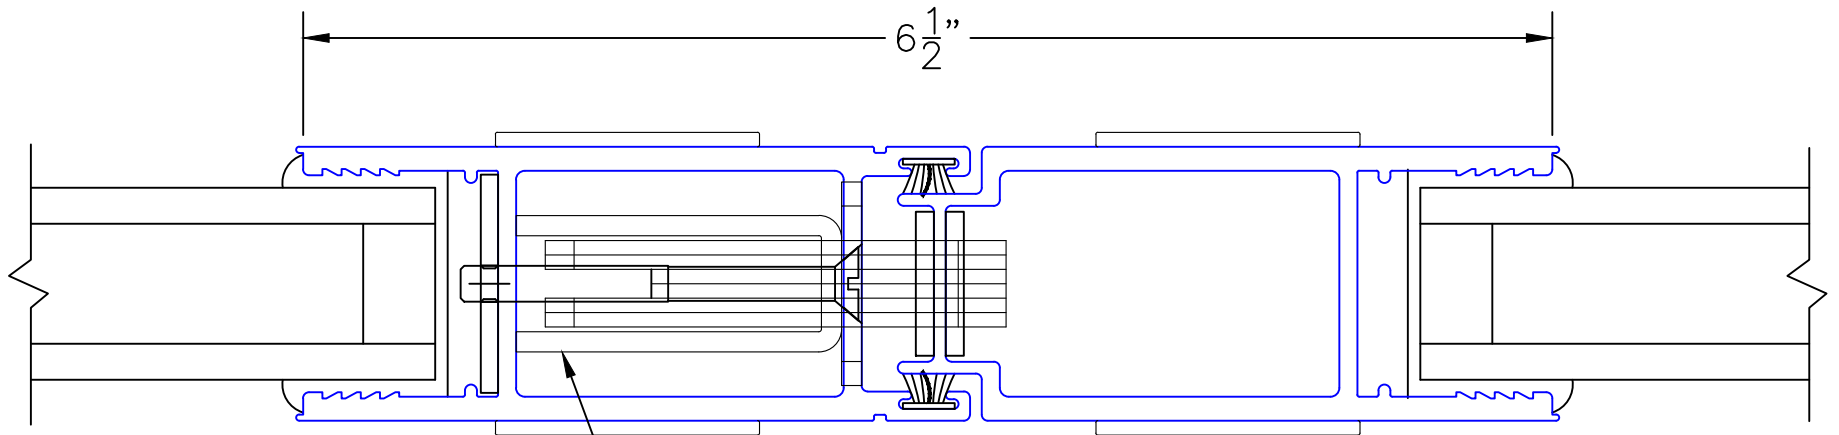

11

LOCK JAMB

(USE RULER TO SCALE DIMENSIONS IN INCHES)

SCALE: FULL

PXIXP DOOR

12

MEETING STILES

6 1/2"