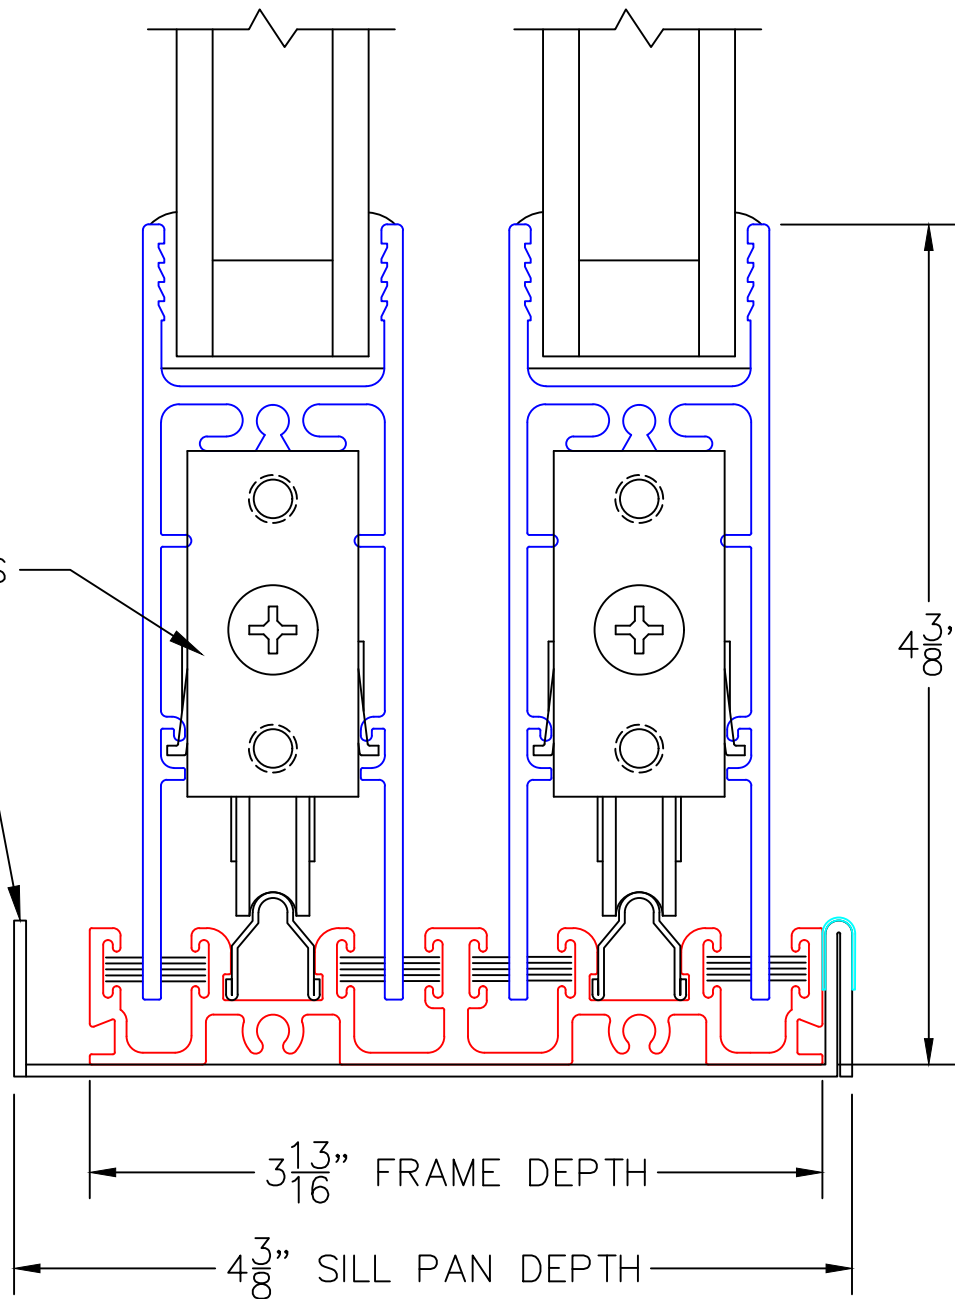

(USE RULER TO SCALE DIMENSIONS IN INCHES)

SCALE: FULL

PXX DOOR

EXTERIOR

MULTI-SLIDE
SILL DETAIL

A2 ROLLERS

SILL PAN LEG
(POCKET ONLY)