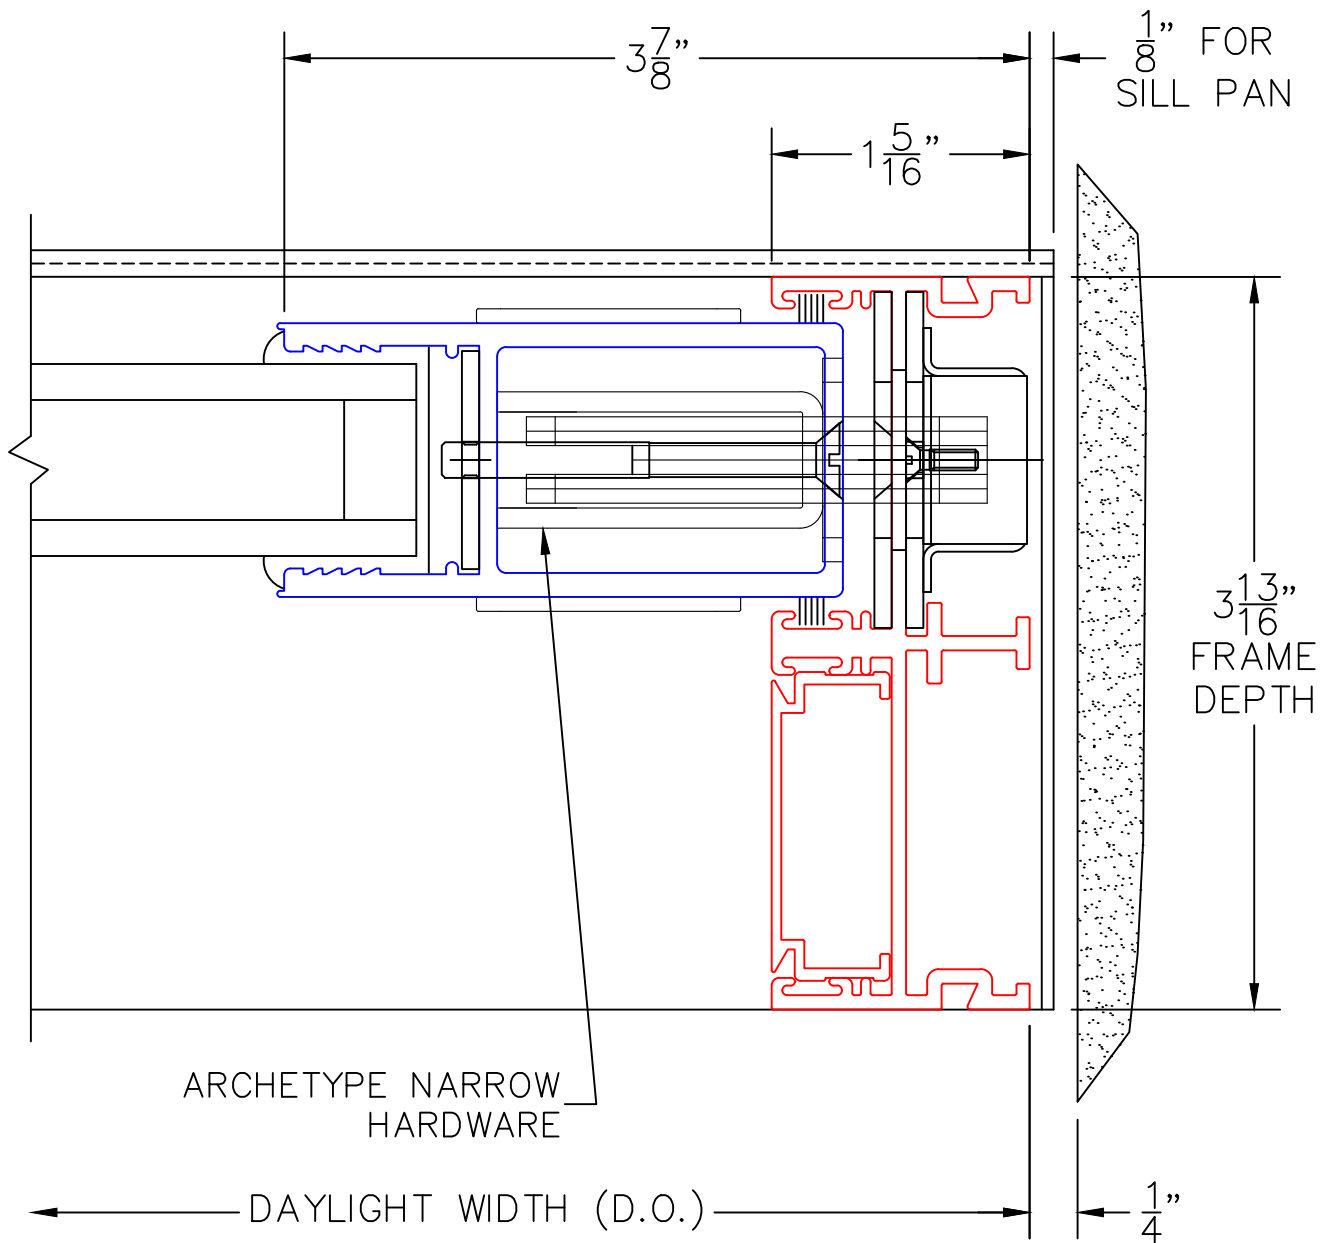

(USE RULER TO SCALE DIMENSIONS IN INCHES)

SCALE: FULL

PXX DOOR

10

INTERLOCKERS

(USE RULER TO SCALE DIMENSIONS IN INCHES)

SCALE: FULL

PXX DOOR

11

LOCK JAMB

(USE RULER TO SCALE DIMENSIONS IN INCHES)

SCALE: FULL

PXIXP DOOR

12

MEETING STILES

6 1/2"