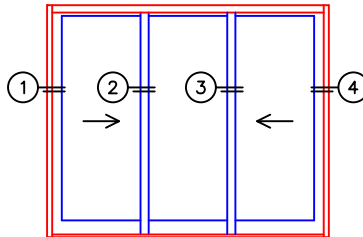

XOX W/SCREENS MULTI-SLIDE DOOR DETAILS

(USE RULER TO SCALE DIMENSIONS IN INCHES)  
SCALE: 1/4

NOTE: CENTERLINES ARE NOT DIVIDED EQUALLY; CONFIRM CENTERLINES WHEN REQUIRED.

XOX DOOR

XOX-EQ DOOR

- \*NET FRAME WIDTH DOES NOT INCLUDE SILL PAN.
- SILL PAN EXTENDS  $\frac{1}{8}$ " BEYOND EACH JAMB.
- PLAN VIEW DOES NOT SHOW RISER.
- FOR ADDITIONAL OPTIONS AND UPGRADES SEE DRAWINGS 3070-T-08 AND 3070-T-09.

- GLASS PENETRATION:  $\frac{11}{16}$ "
- EXTERIOR RATED PRODUCTS HAVE WEEP SLOTS ON HORIZONTAL SILLS.