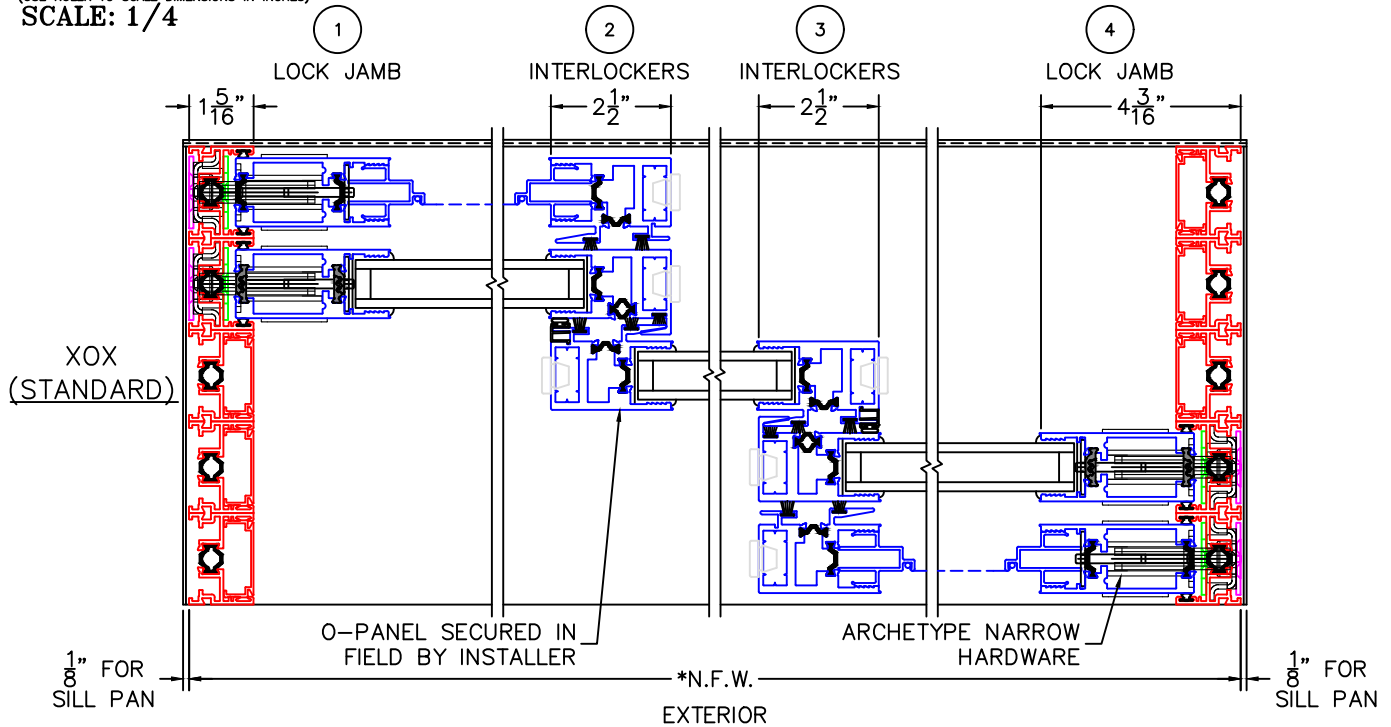

XOX W/SCREENS MULTI-SLIDE DOOR DETAILS

(USE RULER TO SCALE DIMENSIONS IN INCHES)  
SCALE: 1/4

NOTE: CENTERLINES ARE NOT DIVIDED EQUALLY; CONFIRM CENTERLINES WHEN REQUIRED.

XOX DOOR

XOX-EQ DOOR

- \*NET FRAME WIDTH DOES NOT INCLUDE SILL PAN.
- SILL PAN EXTENDS  $\frac{1}{8}$ " BEYOND EACH JAMB.
- PLAN VIEW DOES NOT SHOW RISER.
- FOR ADDITIONAL OPTIONS AND UPGRADES SEE DRAWINGS 3070-T-08 AND 3070-T-09.

- GLASS PENETRATION:  $\frac{11}{16}$ "
- EXTERIOR RATED PRODUCTS HAVE WEEP SLOTS ON HORIZONTAL SILLS.