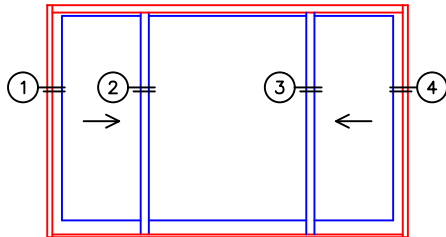

XOX W/SCREENS MULTI-SLIDE DOOR DETAILS

(USE RULER TO SCALE DIMENSIONS IN INCHES)  
SCALE: 1/4

NOTE: CENTERLINES ARE NOT DIVIDED EQUALLY; CONFIRM CENTERLINES WHEN REQUIRED.

XOX DOOR

XOX-EQ DOOR

- \*NET FRAME WIDTH DOES NOT INCLUDE SILL PAN.
- SILL PAN EXTENDS  $\frac{1}{8}$ " BEYOND EACH JAMB.
- PLAN VIEW DOES NOT SHOW RISER.
- FOR ADDITIONAL OPTIONS AND UPGRADES SEE DRAWINGS 3070-T-08 AND 3070-T-09.

- GLASS PENETRATION:  $\frac{11}{16}$ "
- EXTERIOR RATED PRODUCTS HAVE WEEP SLOTS ON HORIZONTAL SILLS.