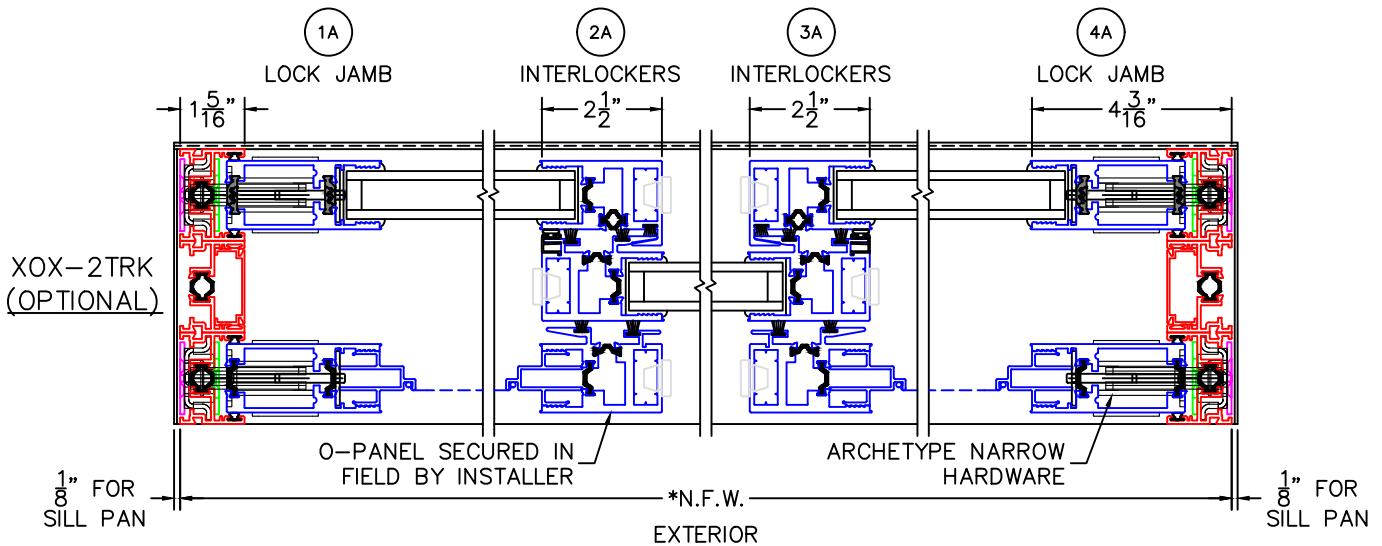

XOX W/SCREENS MULTI-SLIDE DOOR DETAILS

(USE RULER TO SCALE DIMENSIONS IN INCHES)  
SCALE: 1/4

NOTE: CENTERLINES ARE NOT DIVIDED EQUALLY; CONFIRM CENTERLINES WHEN REQUIRED.

XOX DOOR

XOX-EQ DOOR

- \*NET FRAME WIDTH DOES NOT INCLUDE SILL PAN.
- SILL PAN EXTENDS  $\frac{1}{8}$ " BEYOND EACH JAMB.
- PLAN VIEW DOES NOT SHOW RISER.
- FOR ADDITIONAL OPTIONS AND UPGRADES SEE DRAWINGS 3070-T-08 AND 3070-T-09.

- GLASS PENETRATION:  $\frac{11}{16}$ "
- EXTERIOR RATED PRODUCTS HAVE WEEP SLOTS ON HORIZONTAL SILLS.