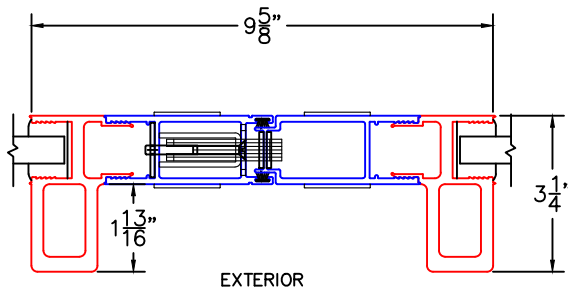

(USE RULER TO SCALE DIMENSIONS IN INCHES)

SCALE: 1/4"

OPTIONS AND UPGRADES
(ARCHETYPE NARROW HARDWARE)

1

ARCHETYPE NARROW MEETING STILES
WITH HP1 ADAPTERS

1A

ARCHETYPE NARROW MEETING STILES
WITH HP2 ADAPTERS

2

ARCHETYPE NARROW
LOCK STILE

2A

ARCHETYPE NARROW LOCK STILE
WITH HP2 ADAPTER

2B

ARCHETYPE NARROW LOCK STILE
WITH HP1 ADAPTER

-GLASS PENETRATION: 11/16"
-HP EXTRUSION LOCATIONS MAY VARY.