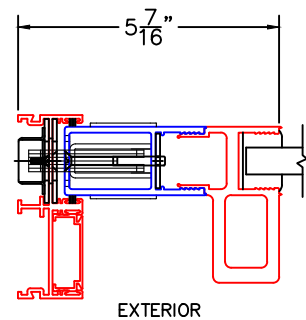

(USE RULER TO SCALE DIMENSIONS IN INCHES)

SCALE: 1/4"

OPTIONS AND UPGRADES
(ARCHETYPE NARROW HARDWARE)

1

ARCHETYPE NARROW MEETING STILES
WITH HP1 ADAPTERS

1A

ARCHETYPE NARROW MEETING STILES
WITH HP2 ADAPTERS

2

ARCHETYPE NARROW
LOCK STILE

2A

ARCHETYPE NARROW LOCK STILE
WITH HP2 ADAPTER

2B

ARCHETYPE NARROW LOCK STILE
WITH HP1 ADAPTER

-GLASS PENETRATION: 11/16"
-HP EXTRUSION LOCATIONS MAY VARY.