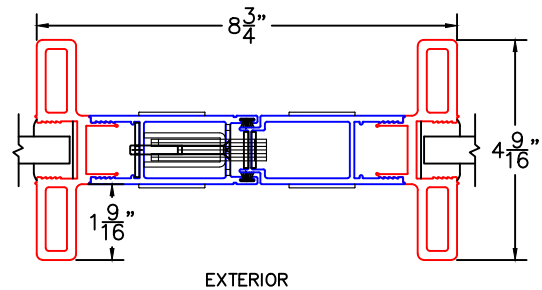

(USE RULER TO SCALE DIMENSIONS IN INCHES)

SCALE: 1/4"

OPTIONS AND UPGRADES
(ARCHETYPE NARROW HARDWARE)

1

ARCHETYPE NARROW MEETING STILES
WITH HP1 ADAPTERS

1A

ARCHETYPE NARROW MEETING STILES
WITH HP2 ADAPTERS

2

ARCHETYPE NARROW
LOCK STILE

2A

ARCHETYPE NARROW LOCK STILE
WITH HP2 ADAPTER

2B

ARCHETYPE NARROW LOCK STILE
WITH HP1 ADAPTER

-GLASS PENETRATION: 11/16"
-HP EXTRUSION LOCATIONS MAY VARY.