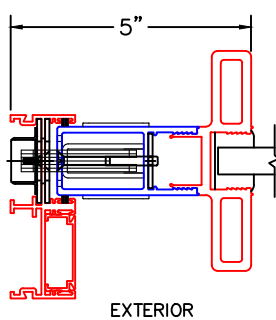

(USE RULER TO SCALE DIMENSIONS IN INCHES)

SCALE: 1/4"

OPTIONS AND UPGRADES
(ARCHETYPE NARROW HARDWARE)

1

ARCHETYPE NARROW MEETING STILES
WITH HP1 ADAPTERS

1A

ARCHETYPE NARROW MEETING STILES
WITH HP2 ADAPTERS

2

ARCHETYPE NARROW
LOCK STILE

2A

ARCHETYPE NARROW LOCK STILE
WITH HP2 ADAPTER

2B

ARCHETYPE NARROW LOCK STILE
WITH HP1 ADAPTER

-GLASS PENETRATION: 11/16"
-HP EXTRUSION LOCATIONS MAY VARY.