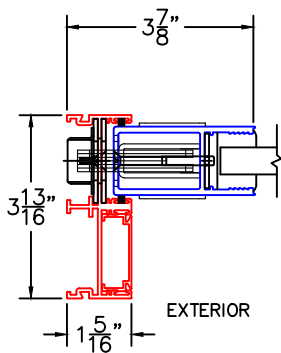

(USE RULER TO SCALE DIMENSIONS IN INCHES)

SCALE: 1/4"

OPTIONS AND UPGRADES
(ARCHETYPE NARROW HARDWARE)

1

ARCHETYPE NARROW MEETING STILES
WITH HP1 ADAPTERS

1A

ARCHETYPE NARROW MEETING STILES
WITH HP2 ADAPTERS

2

ARCHETYPE NARROW
LOCK STILE

2A

ARCHETYPE NARROW LOCK STILE
WITH HP2 ADAPTER

2B

ARCHETYPE NARROW LOCK STILE
WITH HP1 ADAPTER

-GLASS PENETRATION: 11/16"
-HP EXTRUSION LOCATIONS MAY VARY.