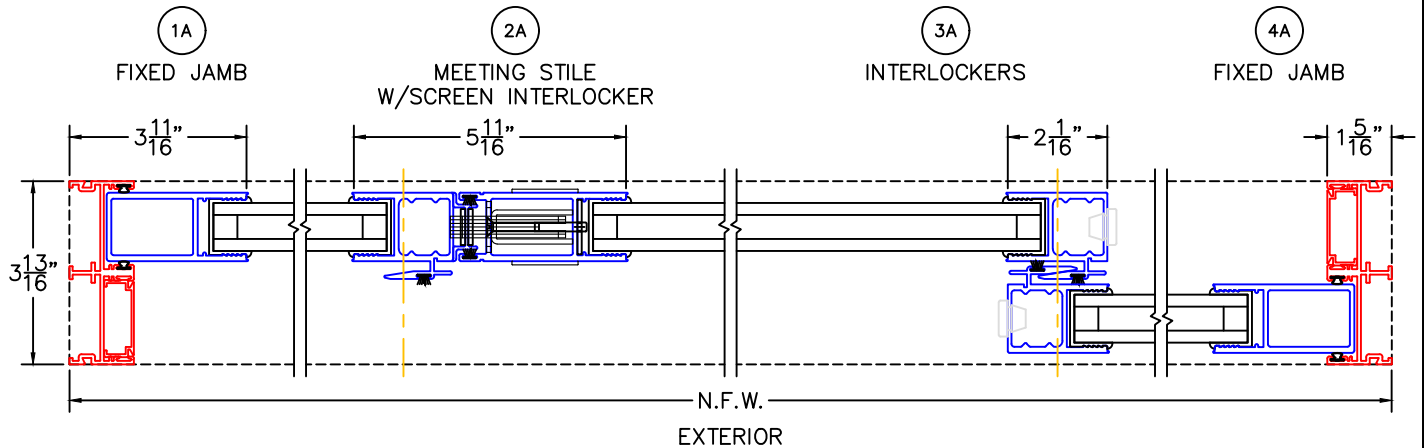

(USE RULER TO SCALE DIMENSIONS IN INCHES)

SCALE: 1/4

MULTI-SLIDE DOOR DETAILS OIXO SHOWN (OIXO OPPOSITE)

CONFIGURATION (A): SCREEN INTERLOCKER "YES" WITH SCREEN

CONFIGURATION (B): SCREEN INTERLOCKER "YES" WITH NO SCREEN

CONFIGURATION (C): SCREEN INTERLOCKER "NO" (DOES NOT ACCEPT SCREENS)

- GLASS PENETRATION: 11/16"
- CONFIGURATIONS (A) AND (B) REQUIRE FLUSH STACK.
- FOR ADDITIONAL OPTIONS AND UPGRADES
SEE DRAWINGS 3050-08, 3050-09 & 3050-10.