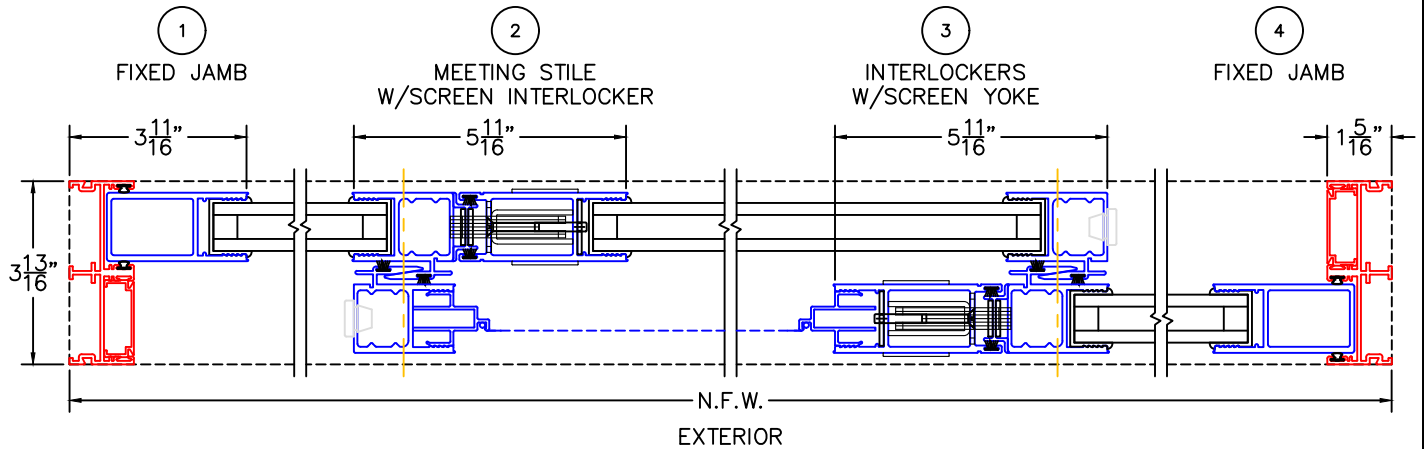

(USE RULER TO SCALE DIMENSIONS IN INCHES)

SCALE: 1/4

MULTI-SLIDE DOOR DETAILS OIXO SHOWN (OIXO OPPOSITE)

CONFIGURATION (A): SCREEN INTERLOCKER "YES" WITH SCREEN

CONFIGURATION (B): SCREEN INTERLOCKER "YES" WITH NO SCREEN

CONFIGURATION (C): SCREEN INTERLOCKER "NO" (DOES NOT ACCEPT SCREENS)

- GLASS PENETRATION: 11/16"
- CONFIGURATIONS (A) AND (B) REQUIRE FLUSH STACK.
- FOR ADDITIONAL OPTIONS AND UPGRADES
SEE DRAWINGS 3050-08, 3050-09 & 3050-10.