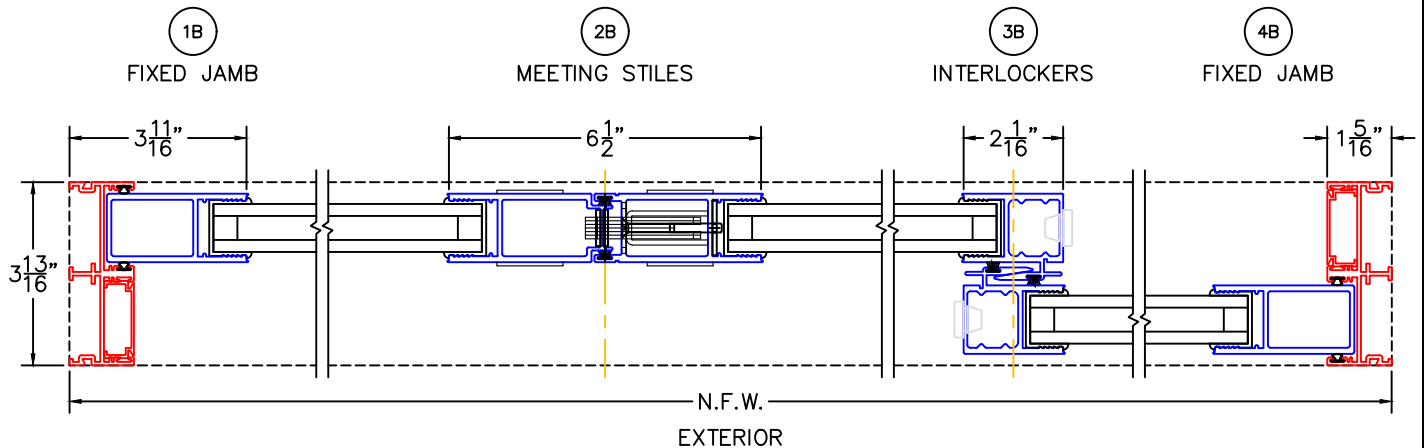

(USE RULER TO SCALE DIMENSIONS IN INCHES)

SCALE: 1/4

MULTI-SLIDE DOOR DETAILS OIXO SHOWN (OIXO OPPOSITE)

CONFIGURATION (A): SCREEN INTERLOCKER "YES" WITH SCREEN

CONFIGURATION (B): SCREEN INTERLOCKER "YES" WITH NO SCREEN

CONFIGURATION (C): SCREEN INTERLOCKER "NO" (DOES NOT ACCEPT SCREENS)

- GLASS PENETRATION: 11/16"
- CONFIGURATIONS (A) AND (B) REQUIRE FLUSH STACK.
- FOR ADDITIONAL OPTIONS AND UPGRADES
SEE DRAWINGS 3050-08, 3050-09 & 3050-10.