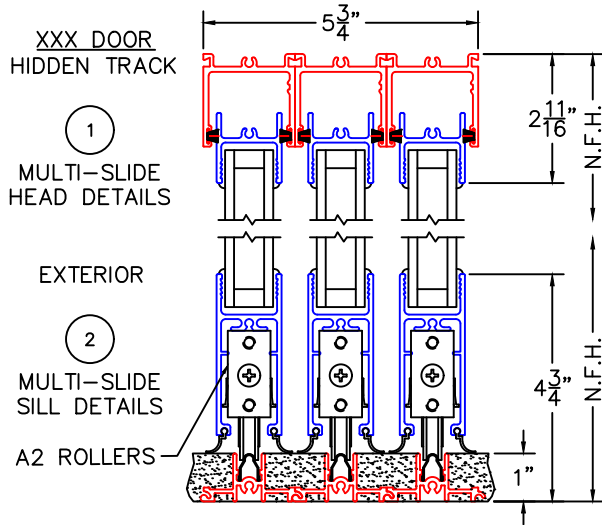

(USE RULER TO SCALE DIMENSIONS IN INCHES)
SCALE: 1/4

MULTI-SLIDE DOOR DETAILS

NOTE: CENTERLINES ARE NOT DIVIDED EQUALLY;
CONFIRM CENTERLINES WHEN REQUIRED.

- GLASS PENETRATION: 11/16"
- ENCLOSED PX AND XP DOORS MAY REQUIRE POCKET DEMO FOR PANEL REMOVAL.
- FOR ADDITIONAL OPTIONS AND UPGRADES SEE DRAWINGS 3050-08, 3050-09 & 3050-10.

(USE RULER TO SCALE DIMENSIONS IN INCHES)

SCALE: FULL

XXX DOOR

MULTI-SLIDE
HEAD DETAIL

(USE RULER TO SCALE DIMENSIONS IN INCHES)

SCALE: 3/4

XXX DOOR
HIDDEN TRACK

2

MULTI-SLIDE
SILL DETAIL

0 0.5 1
(USE RULER TO SCALE DIMENSIONS IN INCHES)
SCALE: FULL

XX DOOR
HIDDEN TRACK

3

MULTI-SLIDE
HEAD DETAIL

EXTERIOR

(USE RULER TO SCALE DIMENSIONS IN INCHES)

SCALE: FULL

LOCK JAMB

0 0.5 1
(USE RULER TO SCALE DIMENSIONS IN INCHES)
SCALE: FULL

XX DOOR
HIDDEN TRACK

6

INTERLOCKERS

2 1/16"

EXTERIOR

(USE RULER TO SCALE DIMENSIONS IN INCHES)