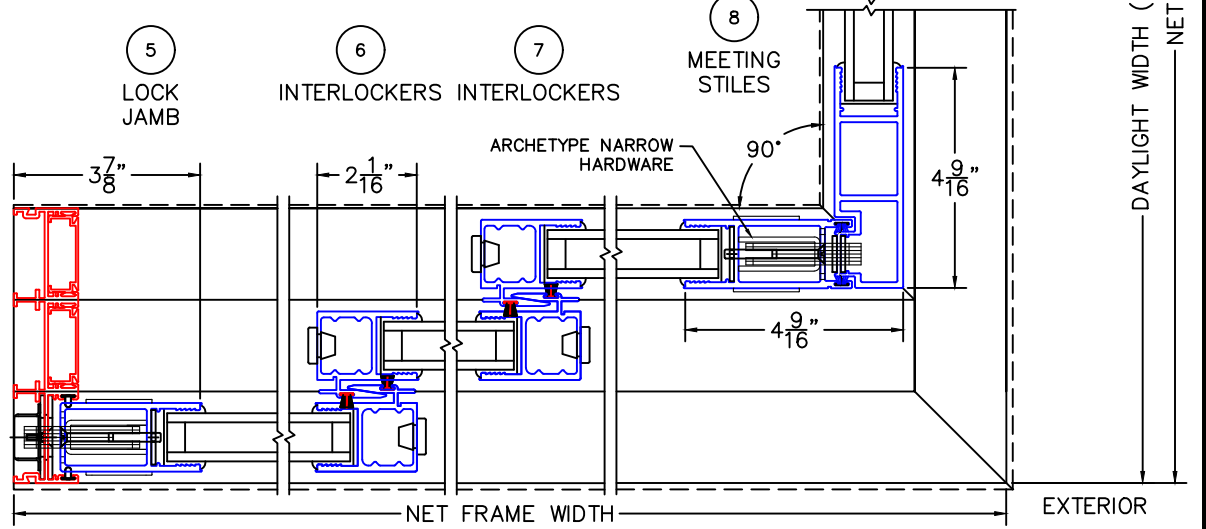

(USE RULER TO SCALE DIMENSIONS IN INCHES)
SCALE: 1/4

MULTI-SLIDE DOOR DETAILS

NOTE: CENTERLINES ARE NOT DIVIDED EQUALLY;
CONFIRM CENTERLINES WHEN REQUIRED.

- GLASS PENETRATION: 11/16"
- ENCLOSED PX AND XP DOORS MAY REQUIRE POCKET DEMO FOR PANEL REMOVAL.
- FOR ADDITIONAL OPTIONS AND UPGRADES SEE DRAWINGS 3050-08, 3050-09 & 3050-10.

(USE RULER TO SCALE DIMENSIONS IN INCHES)

SCALE: FULL

XXX DOOR

MULTI-SLIDE
HEAD DETAIL

(USE RULER TO SCALE DIMENSIONS IN INCHES)

SCALE: 3/4

XXX DOOR
HIDDEN TRACK

2

MULTI-SLIDE
SILL DETAIL

0 0.5 1
(USE RULER TO SCALE DIMENSIONS IN INCHES)
SCALE: FULL

XX DOOR
HIDDEN TRACK

3

MULTI-SLIDE
HEAD DETAIL

EXTERIOR

(USE RULER TO SCALE DIMENSIONS IN INCHES)

SCALE: FULL

135°

EXTERIOR

(USE RULER TO SCALE DIMENSIONS IN INCHES)

SCALE: FULL

XXP DOOR

INTERLOCKERS

(USE RULER TO SCALE DIMENSIONS IN INCHES)

SCALE: FULL