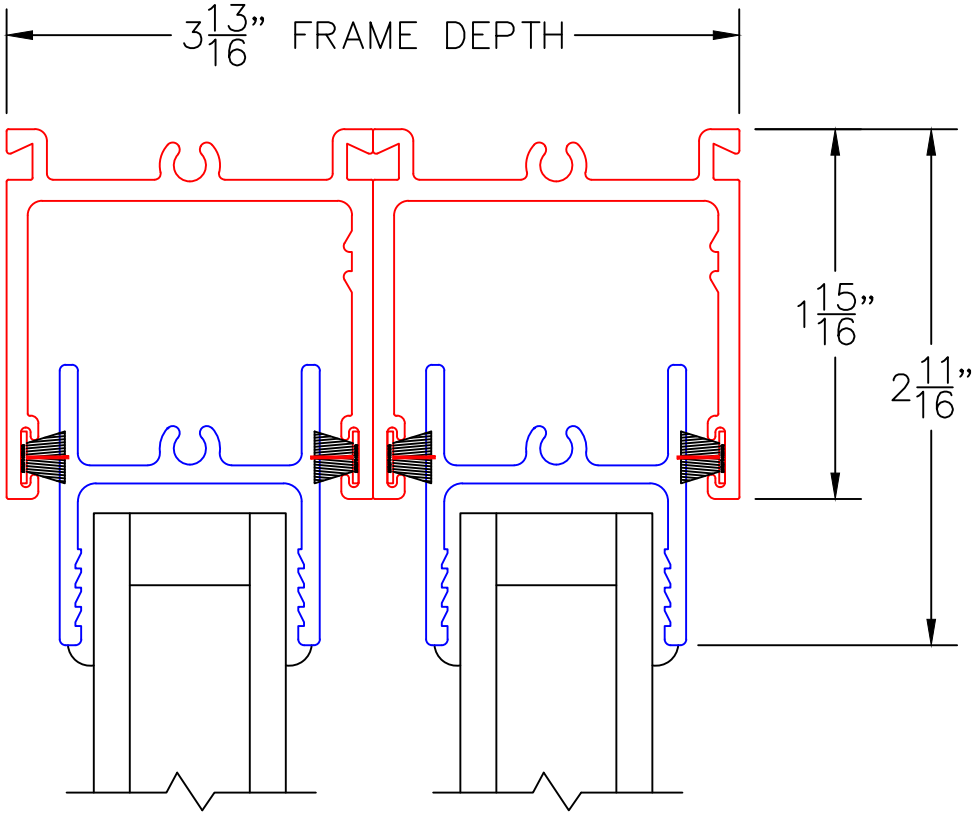

(USE RULER TO SCALE DIMENSIONS IN INCHES)
SCALE: 1/4

MULTI-SLIDE DOOR DETAILS

NOTE: CENTERLINES ARE NOT DIVIDED EQUALLY;
CONFIRM CENTERLINES WHEN REQUIRED.

- GLASS PENETRATION: 11/16"
- ENCLOSED PX AND XP DOORS MAY REQUIRE POCKET DEMO FOR PANEL REMOVAL.
- FOR ADDITIONAL OPTIONS AND UPGRADES SEE DRAWINGS 3050-08, 3050-09 & 3050-10.

MULTI-SLIDE
SILL DETAIL

0 0.5 1
(USE RULER TO SCALE DIMENSIONS IN INCHES)
SCALE: FULL

XX DOOR
HIDDEN TRACK

3

MULTI-SLIDE
HEAD DETAIL

EXTERIOR

(USE RULER TO SCALE DIMENSIONS IN INCHES)

SCALE: FULL

LOCK JAMB

0 0.5 1
(USE RULER TO SCALE DIMENSIONS IN INCHES)
SCALE: FULL

XX DOOR
HIDDEN TRACK

6

INTERLOCKERS

2 1/16"

EXTERIOR

(USE RULER TO SCALE DIMENSIONS IN INCHES)

135°

EXTERIOR

(USE RULER TO SCALE DIMENSIONS IN INCHES)

SCALE: FULL

XXP DOOR

INTERLOCKERS

(USE RULER TO SCALE DIMENSIONS IN INCHES)

SCALE: FULL