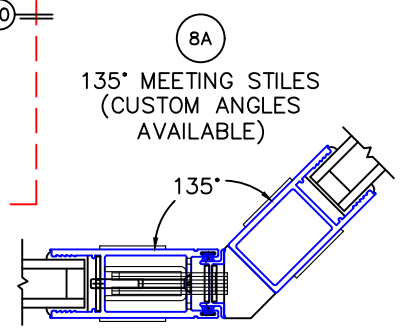

(USE RULER TO SCALE DIMENSIONS IN INCHES)
SCALE: 1/4

MULTI-SLIDE DOOR DETAILS

NOTE: CENTERLINES ARE NOT DIVIDED EQUALLY;
CONFIRM CENTERLINES WHEN REQUIRED.

- GLASS PENETRATION: 11/16"
- ENCLOSED PX AND XP DOORS MAY REQUIRE POCKET DEMO FOR PANEL REMOVAL.
- FOR ADDITIONAL OPTIONS AND UPGRADES SEE DRAWINGS 3050-08, 3050-09 & 3050-10.

(USE RULER TO SCALE DIMENSIONS IN INCHES)

SCALE: FULL

XXX DOOR

MULTI-SLIDE
HEAD DETAIL

(USE RULER TO SCALE DIMENSIONS IN INCHES)

SCALE: 3/4

XXX DOOR
HIDDEN TRACK

2

MULTI-SLIDE
SILL DETAIL

0 0.5 1
(USE RULER TO SCALE DIMENSIONS IN INCHES)
SCALE: FULL

XX DOOR
HIDDEN TRACK

3

MULTI-SLIDE
HEAD DETAIL

EXTERIOR

(USE RULER TO SCALE DIMENSIONS IN INCHES)

SCALE: FULL

LOCK JAMB

0 0.5 1
(USE RULER TO SCALE DIMENSIONS IN INCHES)
SCALE: FULL

XX DOOR
HIDDEN TRACK

6

INTERLOCKERS

2 1/16"

EXTERIOR

(USE RULER TO SCALE DIMENSIONS IN INCHES)