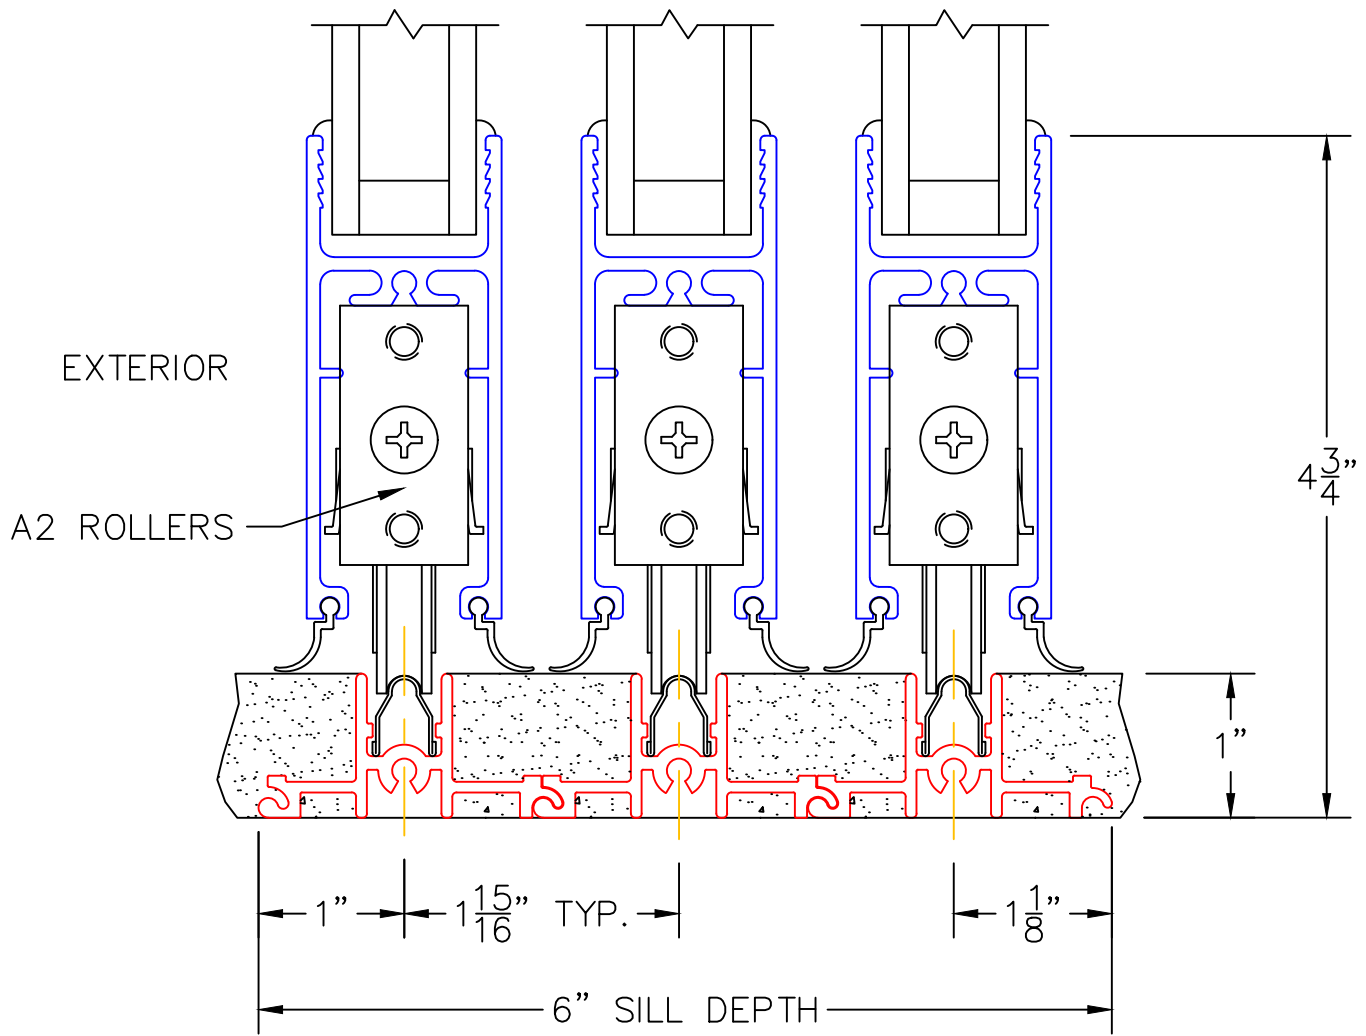

(USE RULER TO SCALE DIMENSIONS IN INCHES)
SCALE: 1/4

MULTI-SLIDE DOOR DETAILS

NOTE: CENTERLINES ARE NOT DIVIDED EQUALLY;
CONFIRM CENTERLINES WHEN REQUIRED.

- GLASS PENETRATION: 11/16"
- ENCLOSED PX AND XP DOORS MAY REQUIRE POCKET DEMO FOR PANEL REMOVAL.
- FOR ADDITIONAL OPTIONS AND UPGRADES SEE DRAWINGS 3050-08, 3050-09 & 3050-10.

(USE RULER TO SCALE DIMENSIONS IN INCHES)

SCALE: FULL

XXX DOOR

MULTI-SLIDE
HEAD DETAIL

(USE RULER TO SCALE DIMENSIONS IN INCHES)

SCALE: 3/4

XXX DOOR
HIDDEN TRACK

2

MULTI-SLIDE
SILL DETAIL

0 0.5 1
(USE RULER TO SCALE DIMENSIONS IN INCHES)
SCALE: FULL

XX DOOR
HIDDEN TRACK

3

MULTI-SLIDE
HEAD DETAIL

EXTERIOR

(USE RULER TO SCALE DIMENSIONS IN INCHES)

SCALE: FULL

135°

EXTERIOR

(USE RULER TO SCALE DIMENSIONS IN INCHES)

SCALE: FULL

XXP DOOR

INTERLOCKERS

(USE RULER TO SCALE DIMENSIONS IN INCHES)

SCALE: FULL