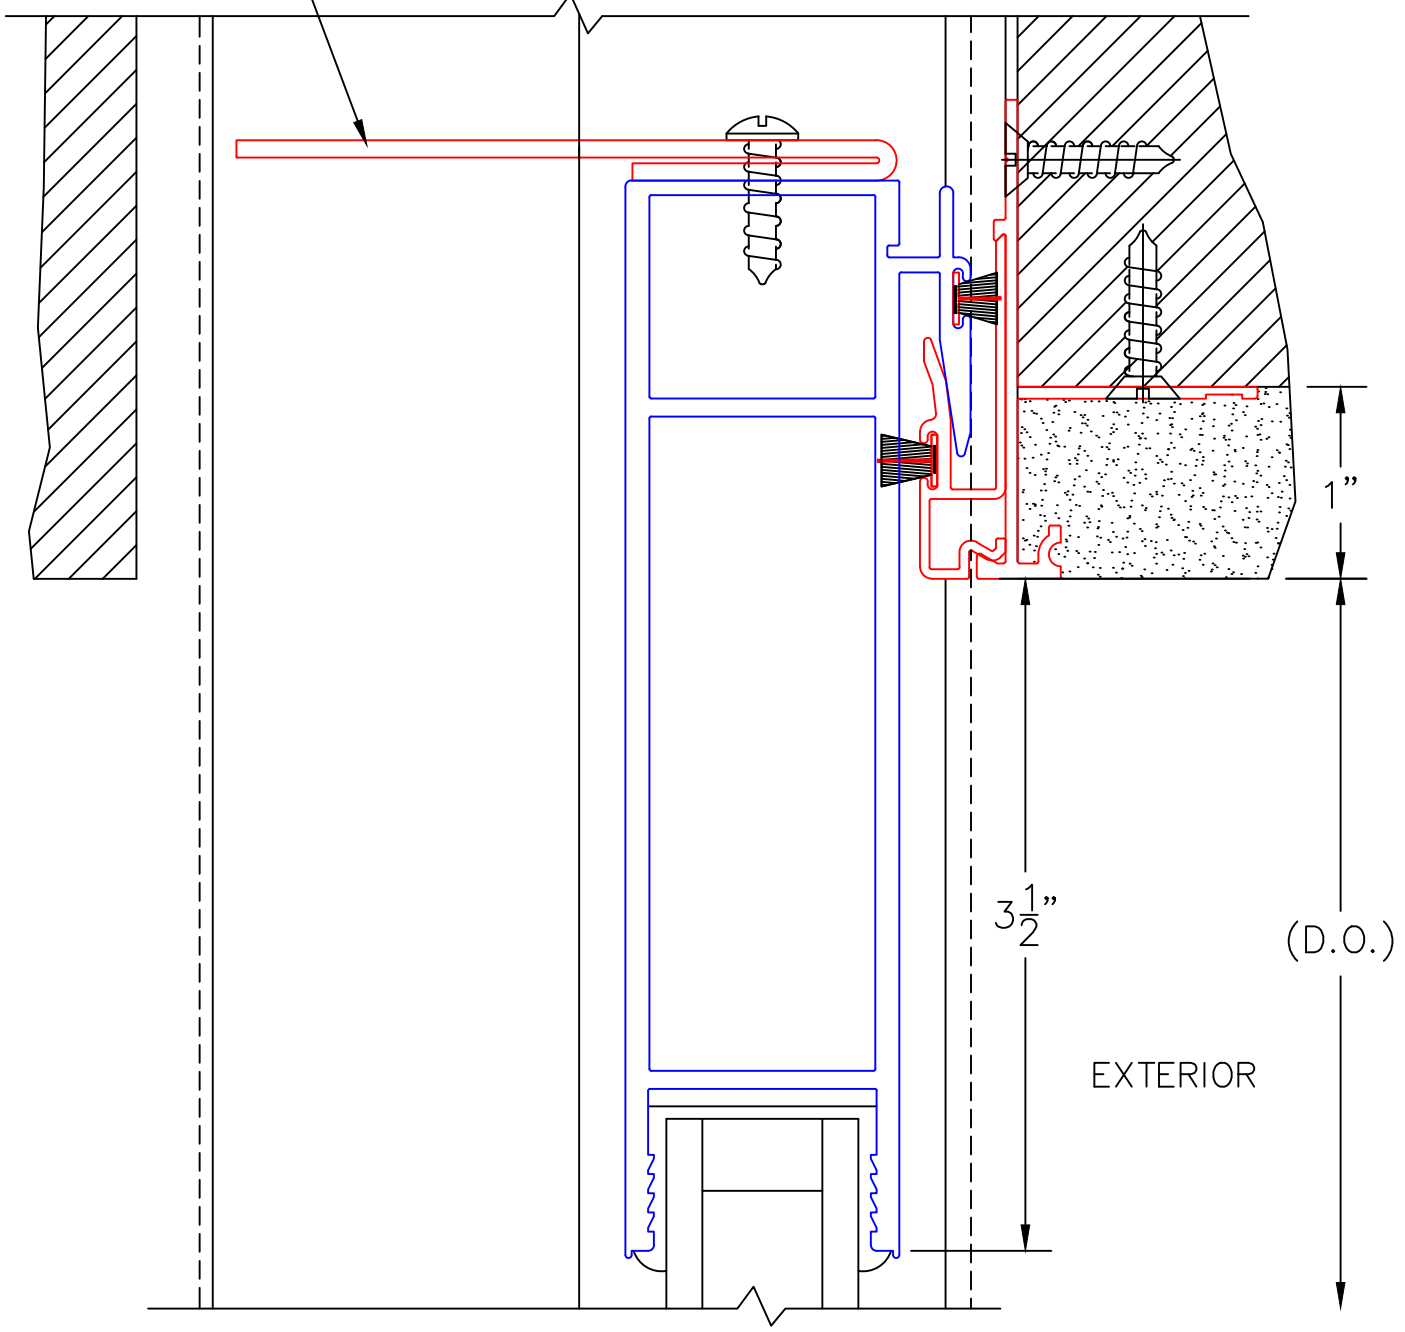

SCALE: 3/4

XXXVXXP DOOR

3 13/16" FRAME DEPTH

8

90° MEETING STILES

ARCHETYPE
NARROW
HARDWARE

4 9/16"

5 3/4"
FRAME
DEPTH

4 9/16"

EXTERIOR

(USE RULER TO SCALE DIMENSIONS IN INCHES)

SCALE: FULL

XXXVXXP DOOR

8A

135° MEETING STILES
(CUSTOM ANGLES
AVAILABLE)

ARCHETYPE NARROW
HARDWARE

135°

EXTERIOR

(USE RULER TO SCALE DIMENSIONS IN INCHES)

SCALE: FULL

XXP DOOR

INTERLOCKERS

(USE RULER TO SCALE DIMENSIONS IN INCHES)

SCALE: FULL

XXP DOOR

10

POCKET
CLOSER

TWO-PIECE POCKET
INTERLOCKER

(USE RULER TO SCALE DIMENSIONS IN INCHES)

SCALE: FULL

XXP DOOR

11