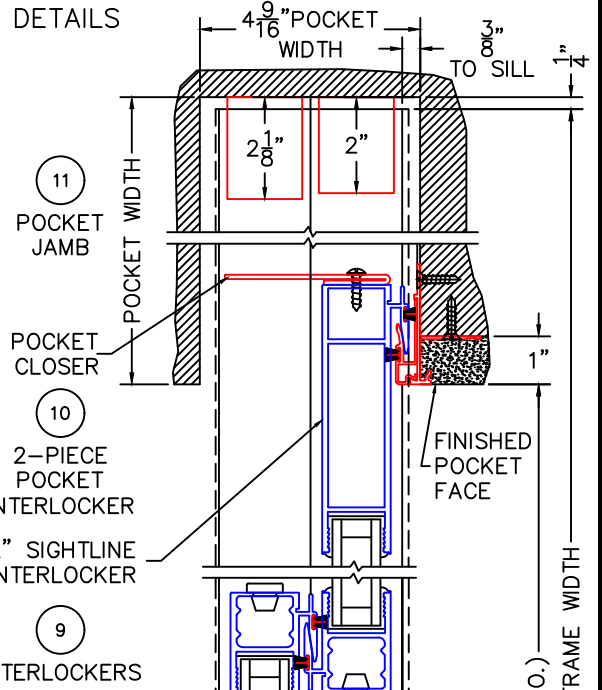

(USE RULER TO SCALE DIMENSIONS IN INCHES)
SCALE: 1/4

MULTI-SLIDE DOOR DETAILS

NOTE: CENTERLINES ARE NOT DIVIDED EQUALLY;
CONFIRM CENTERLINES WHEN REQUIRED.

- GLASS PENETRATION: 11/16"
- ENCLOSED PX AND XP DOORS MAY REQUIRE POCKET DEMO FOR PANEL REMOVAL.
- FOR ADDITIONAL OPTIONS AND UPGRADES SEE DRAWINGS 3050-08, 3050-09 & 3050-10.

(USE RULER TO SCALE DIMENSIONS IN INCHES)

SCALE: FULL

XXX DOOR

MULTI-SLIDE
HEAD DETAIL

(USE RULER TO SCALE DIMENSIONS IN INCHES)

SCALE: 3/4

XXX DOOR
HIDDEN TRACK

2

MULTI-SLIDE
SILL DETAIL

0 0.5 1
(USE RULER TO SCALE DIMENSIONS IN INCHES)
SCALE: FULL

XX DOOR
HIDDEN TRACK

3

MULTI-SLIDE
HEAD DETAIL

EXTERIOR

(USE RULER TO SCALE DIMENSIONS IN INCHES)

SCALE: FULL

LOCK JAMB

0 0.5 1
(USE RULER TO SCALE DIMENSIONS IN INCHES)
SCALE: FULL

XX DOOR
HIDDEN TRACK

6

INTERLOCKERS

2 1/16"

EXTERIOR

(USE RULER TO SCALE DIMENSIONS IN INCHES)