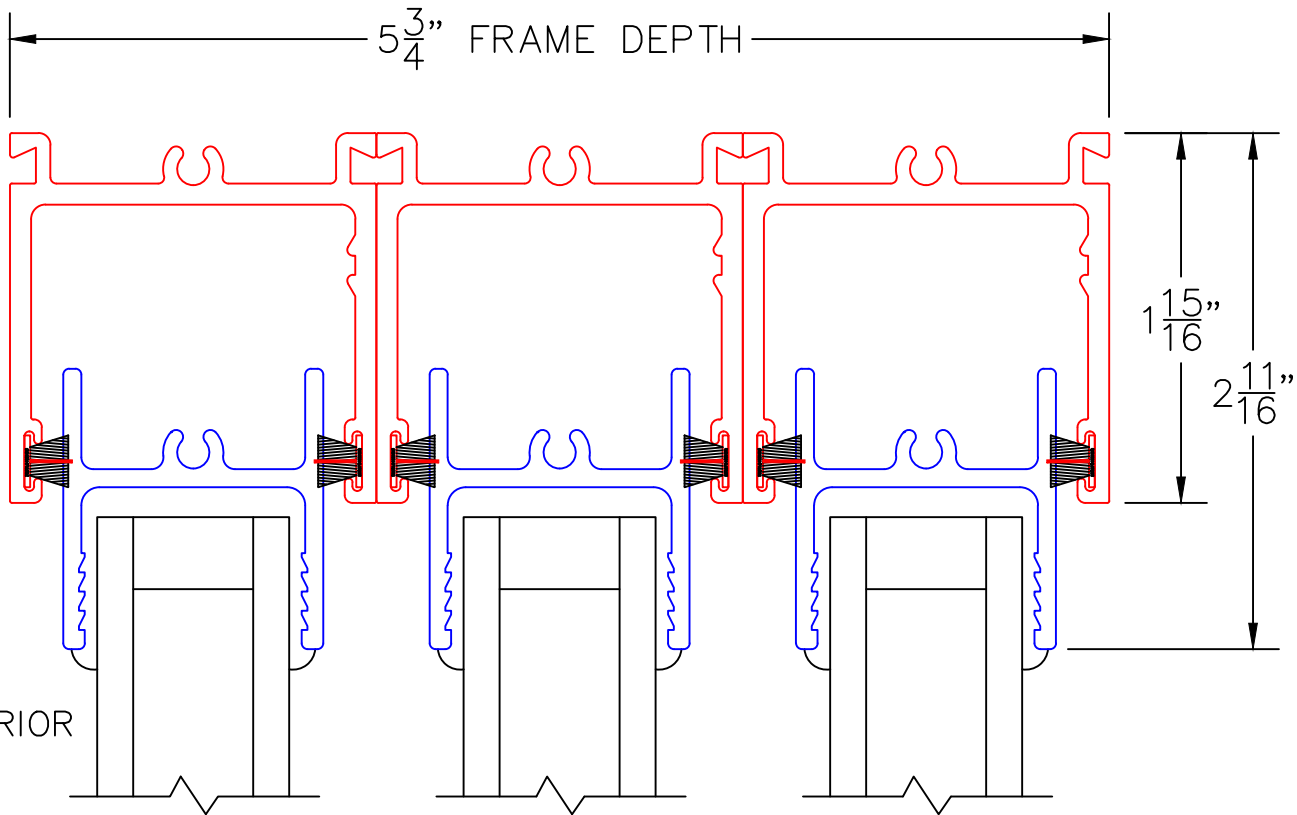

(USE RULER TO SCALE DIMENSIONS IN INCHES)
SCALE: 1/4

MULTI-SLIDE DOOR DETAILS

NOTE: CENTERLINES ARE NOT DIVIDED EQUALLY;
CONFIRM CENTERLINES WHEN REQUIRED.

- GLASS PENETRATION: 11/16"
- ENCLOSED PX AND XP DOORS MAY REQUIRE POCKET DEMO FOR PANEL REMOVAL.
- FOR ADDITIONAL OPTIONS AND UPGRADES SEE DRAWINGS 3050-08, 3050-09 & 3050-10.

(USE RULER TO SCALE DIMENSIONS IN INCHES)

SCALE: FULL

XXX DOOR

MULTI-SLIDE
HEAD DETAIL

(USE RULER TO SCALE DIMENSIONS IN INCHES)

SCALE: 3/4

XXX DOOR
HIDDEN TRACK

2

MULTI-SLIDE
SILL DETAIL

0 0.5 1
(USE RULER TO SCALE DIMENSIONS IN INCHES)
SCALE: FULL

XX DOOR
HIDDEN TRACK

3

MULTI-SLIDE
HEAD DETAIL

EXTERIOR

(USE RULER TO SCALE DIMENSIONS IN INCHES)

SCALE: FULL

135°

EXTERIOR

(USE RULER TO SCALE DIMENSIONS IN INCHES)

SCALE: FULL

XXP DOOR

INTERLOCKERS

(USE RULER TO SCALE DIMENSIONS IN INCHES)

SCALE: FULL