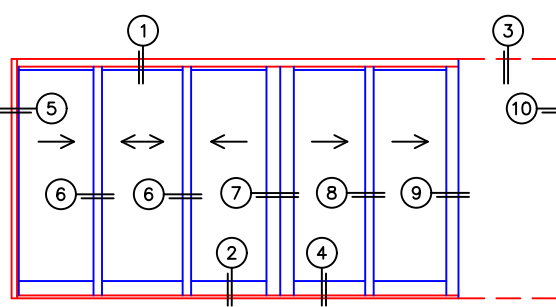

(USE RULER TO SCALE DIMENSIONS IN INCHES)
SCALE: 1/4

MULTI-SLIDE DOOR DETAILS

NOTE: CENTERLINES ARE NOT DIVIDED EQUALLY;
CONFIRM CENTERLINES WHEN REQUIRED.

- GLASS PENETRATION: 11/16"
- ENCLOSED PX AND XP DOORS MAY REQUIRE POCKET DEMO FOR PANEL REMOVAL.
- FOR ADDITIONAL OPTIONS AND UPGRADES SEE DRAWINGS 3050-08, 3050-09 & 3050-10.

(USE RULER TO SCALE DIMENSIONS IN INCHES)

SCALE: FULL

XXX DOOR

MULTI-SLIDE
HEAD DETAIL

(USE RULER TO SCALE DIMENSIONS IN INCHES)

SCALE: 3/4

XXX DOOR
HIDDEN TRACK

2

MULTI-SLIDE
SILL DETAIL

0 0.5 1
(USE RULER TO SCALE DIMENSIONS IN INCHES)
SCALE: FULL

XX DOOR
HIDDEN TRACK

3

MULTI-SLIDE
HEAD DETAIL

EXTERIOR

(USE RULER TO SCALE DIMENSIONS IN INCHES)

SCALE: FULL

135°

EXTERIOR

(USE RULER TO SCALE DIMENSIONS IN INCHES)

SCALE: FULL

XXP DOOR

INTERLOCKERS

(USE RULER TO SCALE DIMENSIONS IN INCHES)

SCALE: FULL