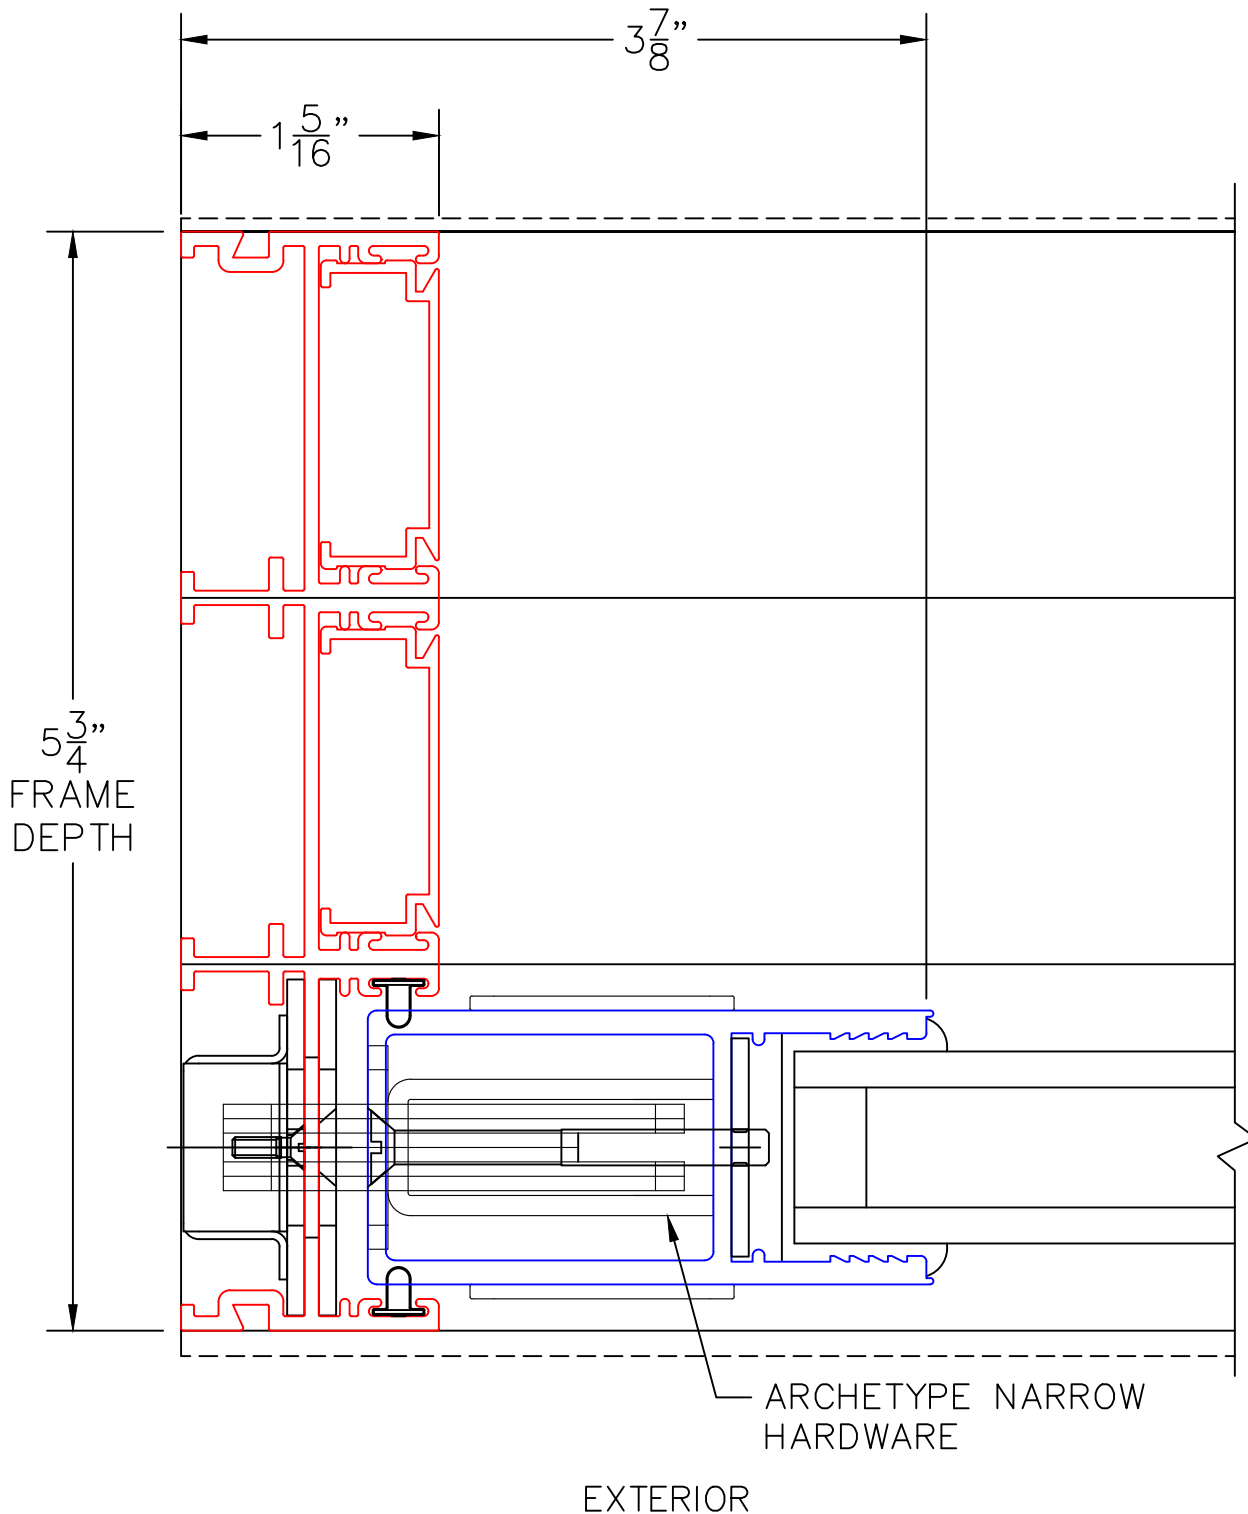

(USE RULER TO SCALE DIMENSIONS IN INCHES)
SCALE: 1/4

MULTI-SLIDE DOOR DETAILS

NOTE: CENTERLINES ARE NOT DIVIDED EQUALLY;
CONFIRM CENTERLINES WHEN REQUIRED.

- GLASS PENETRATION: 11/16"
- ENCLOSED PX AND XP DOORS MAY REQUIRE POCKET DEMO FOR PANEL REMOVAL.
- FOR ADDITIONAL OPTIONS AND UPGRADES SEE DRAWINGS 3050-08, 3050-09 & 3050-10.

LOCK JAMB

0 0.5 1
(USE RULER TO SCALE DIMENSIONS IN INCHES)
SCALE: FULL

XX DOOR
HIDDEN TRACK

6

INTERLOCKERS

2 1/16"

EXTERIOR

(USE RULER TO SCALE DIMENSIONS IN INCHES)

SCALE: 3/4

XXXVXXP DOOR

3 13/16" FRAME DEPTH

8

90° MEETING STILES

ARCHETYPE
NARROW
HARDWARE

4 9/16"

5 3/4"
FRAME
DEPTH

135°

EXTERIOR

(USE RULER TO SCALE DIMENSIONS IN INCHES)

SCALE: FULL

XXP DOOR

INTERLOCKERS

(USE RULER TO SCALE DIMENSIONS IN INCHES)

SCALE: FULL