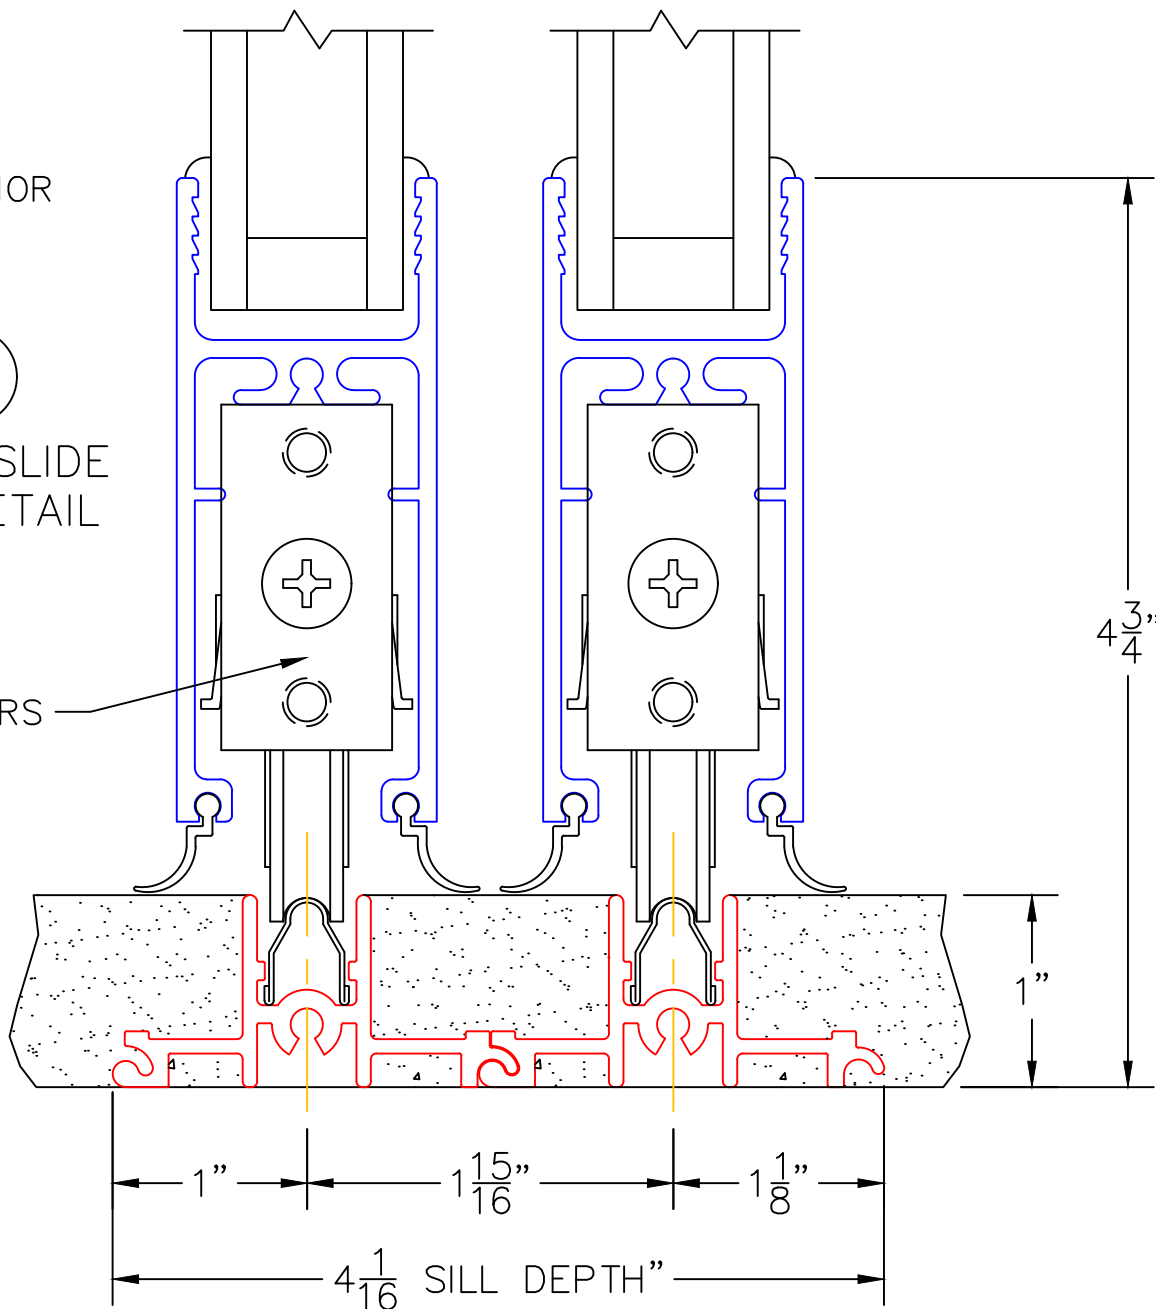

(USE RULER TO SCALE DIMENSIONS IN INCHES)

SCALE: FULL

XX DOOR
HIDDEN TRACK

EXTERIOR

4

MULTI-SLIDE
SILL DETAIL

A2 ROLLERS