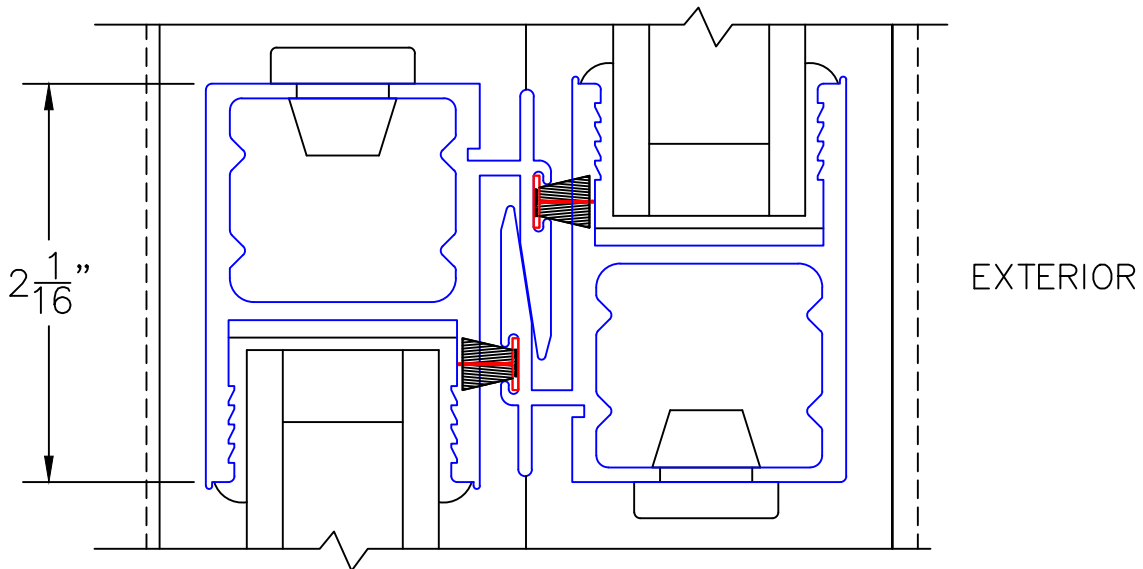

SCALE: 3/4

XXXVXXP DOOR

3 13/16" FRAME DEPTH

8

90° MEETING STILES

ARCHETYPE
NARROW
HARDWARE

4 9/16"

5 3/4"
FRAME
DEPTH

4 9/16"

EXTERIOR

(USE RULER TO SCALE DIMENSIONS IN INCHES)

SCALE: FULL

XXXVXXP DOOR

8A

135° MEETING STILES
(CUSTOM ANGLES
AVAILABLE)

ARCHETYPE NARROW
HARDWARE

135°

EXTERIOR

(USE RULER TO SCALE DIMENSIONS IN INCHES)

SCALE: FULL

XXP DOOR

INTERLOCKERS

(USE RULER TO SCALE DIMENSIONS IN INCHES)

SCALE: FULL

XXP DOOR

10

POCKET
CLOSER

TWO-PIECE POCKET
INTERLOCKER

(USE RULER TO SCALE DIMENSIONS IN INCHES)

SCALE: FULL

XXP DOOR

11