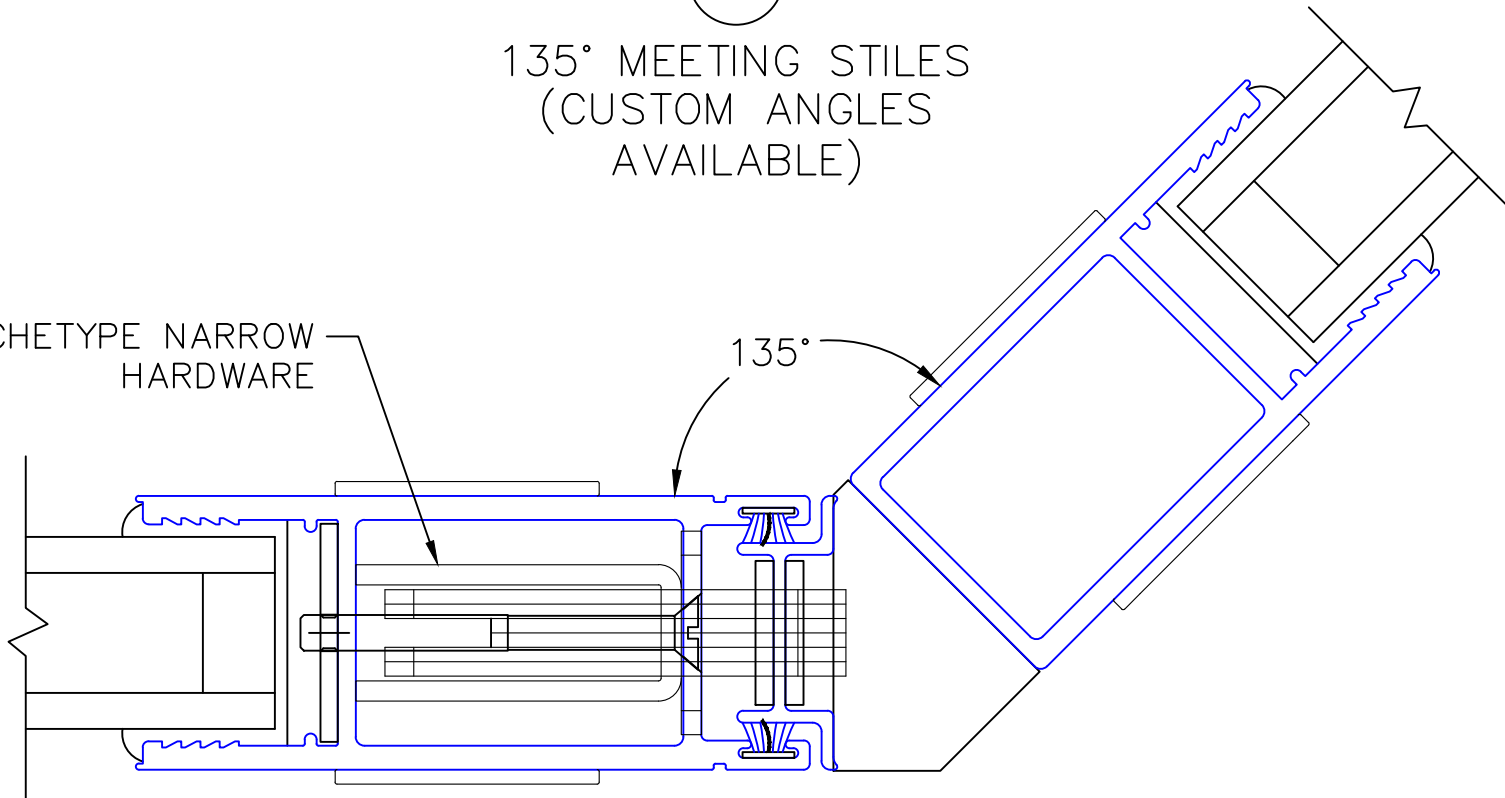

4 9/16"

EXTERIOR

(USE RULER TO SCALE DIMENSIONS IN INCHES)

SCALE: FULL

XXXVXXP DOOR

8A

135° MEETING STILES
(CUSTOM ANGLES
AVAILABLE)

ARCHETYPE NARROW
HARDWARE

135°

EXTERIOR

(USE RULER TO SCALE DIMENSIONS IN INCHES)

SCALE: FULL

XXP DOOR

INTERLOCKERS

(USE RULER TO SCALE DIMENSIONS IN INCHES)

SCALE: FULL