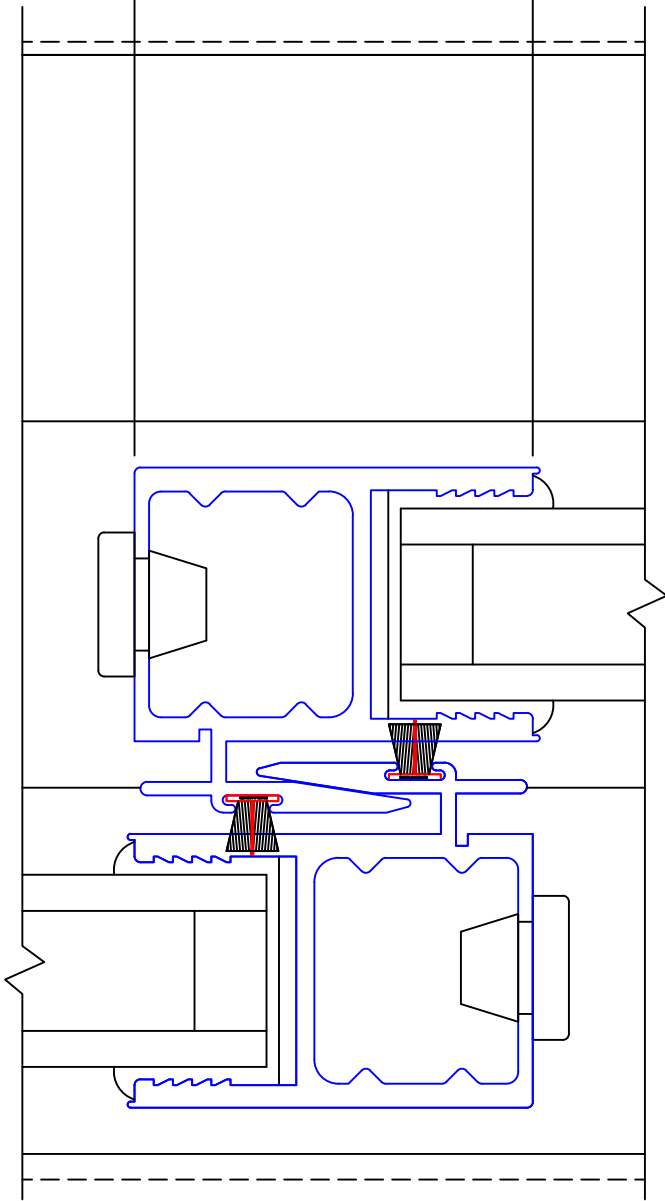

(USE RULER TO SCALE DIMENSIONS IN INCHES)
SCALE: 1/4

MULTI-SLIDE DOOR DETAILS

NOTE: CENTERLINES ARE NOT DIVIDED EQUALLY;
CONFIRM CENTERLINES WHEN REQUIRED.

- GLASS PENETRATION: 11/16"
- ENCLOSED PX AND XP DOORS MAY REQUIRE POCKET DEMO FOR PANEL REMOVAL.
- FOR ADDITIONAL OPTIONS AND UPGRADES SEE DRAWINGS 3050-08, 3050-09 & 3050-10.

LOCK JAMB

0 0.5 1
(USE RULER TO SCALE DIMENSIONS IN INCHES)
SCALE: FULL

XX DOOR
HIDDEN TRACK

6

INTERLOCKERS

2 1/16"

EXTERIOR

(USE RULER TO SCALE DIMENSIONS IN INCHES)

SCALE: 3/4

XXXVXXP DOOR

3 13/16" FRAME DEPTH

8

90° MEETING STILES

ARCHETYPE
NARROW
HARDWARE

4 9/16"

5 3/4"
FRAME
DEPTH

135°

EXTERIOR

(USE RULER TO SCALE DIMENSIONS IN INCHES)

SCALE: FULL

XXP DOOR

INTERLOCKERS

(USE RULER TO SCALE DIMENSIONS IN INCHES)

SCALE: FULL