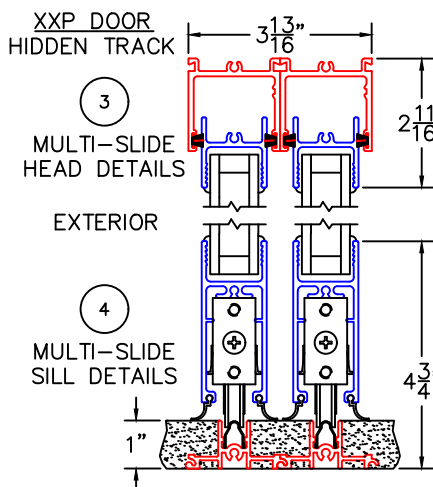

(USE RULER TO SCALE DIMENSIONS IN INCHES)
SCALE: 1/4

MULTI-SLIDE DOOR DETAILS

NOTE: CENTERLINES ARE NOT DIVIDED EQUALLY;
CONFIRM CENTERLINES WHEN REQUIRED.

- GLASS PENETRATION: 11/16"
- ENCLOSED PX AND XP DOORS MAY REQUIRE POCKET DEMO FOR PANEL REMOVAL.
- FOR ADDITIONAL OPTIONS AND UPGRADES SEE DRAWINGS 3050-08, 3050-09 & 3050-10.

(USE RULER TO SCALE DIMENSIONS IN INCHES)

SCALE: FULL

XXX DOOR

MULTI-SLIDE
HEAD DETAIL

(USE RULER TO SCALE DIMENSIONS IN INCHES)

SCALE: 3/4

XXX DOOR
HIDDEN TRACK

2

MULTI-SLIDE
SILL DETAIL

0 0.5 1
(USE RULER TO SCALE DIMENSIONS IN INCHES)
SCALE: FULL

XX DOOR
HIDDEN TRACK

3

MULTI-SLIDE
HEAD DETAIL

EXTERIOR

(USE RULER TO SCALE DIMENSIONS IN INCHES)

SCALE: FULL

LOCK JAMB

0 0.5 1
(USE RULER TO SCALE DIMENSIONS IN INCHES)
SCALE: FULL

XX DOOR
HIDDEN TRACK

6

INTERLOCKERS

2 1/16"

EXTERIOR

(USE RULER TO SCALE DIMENSIONS IN INCHES)