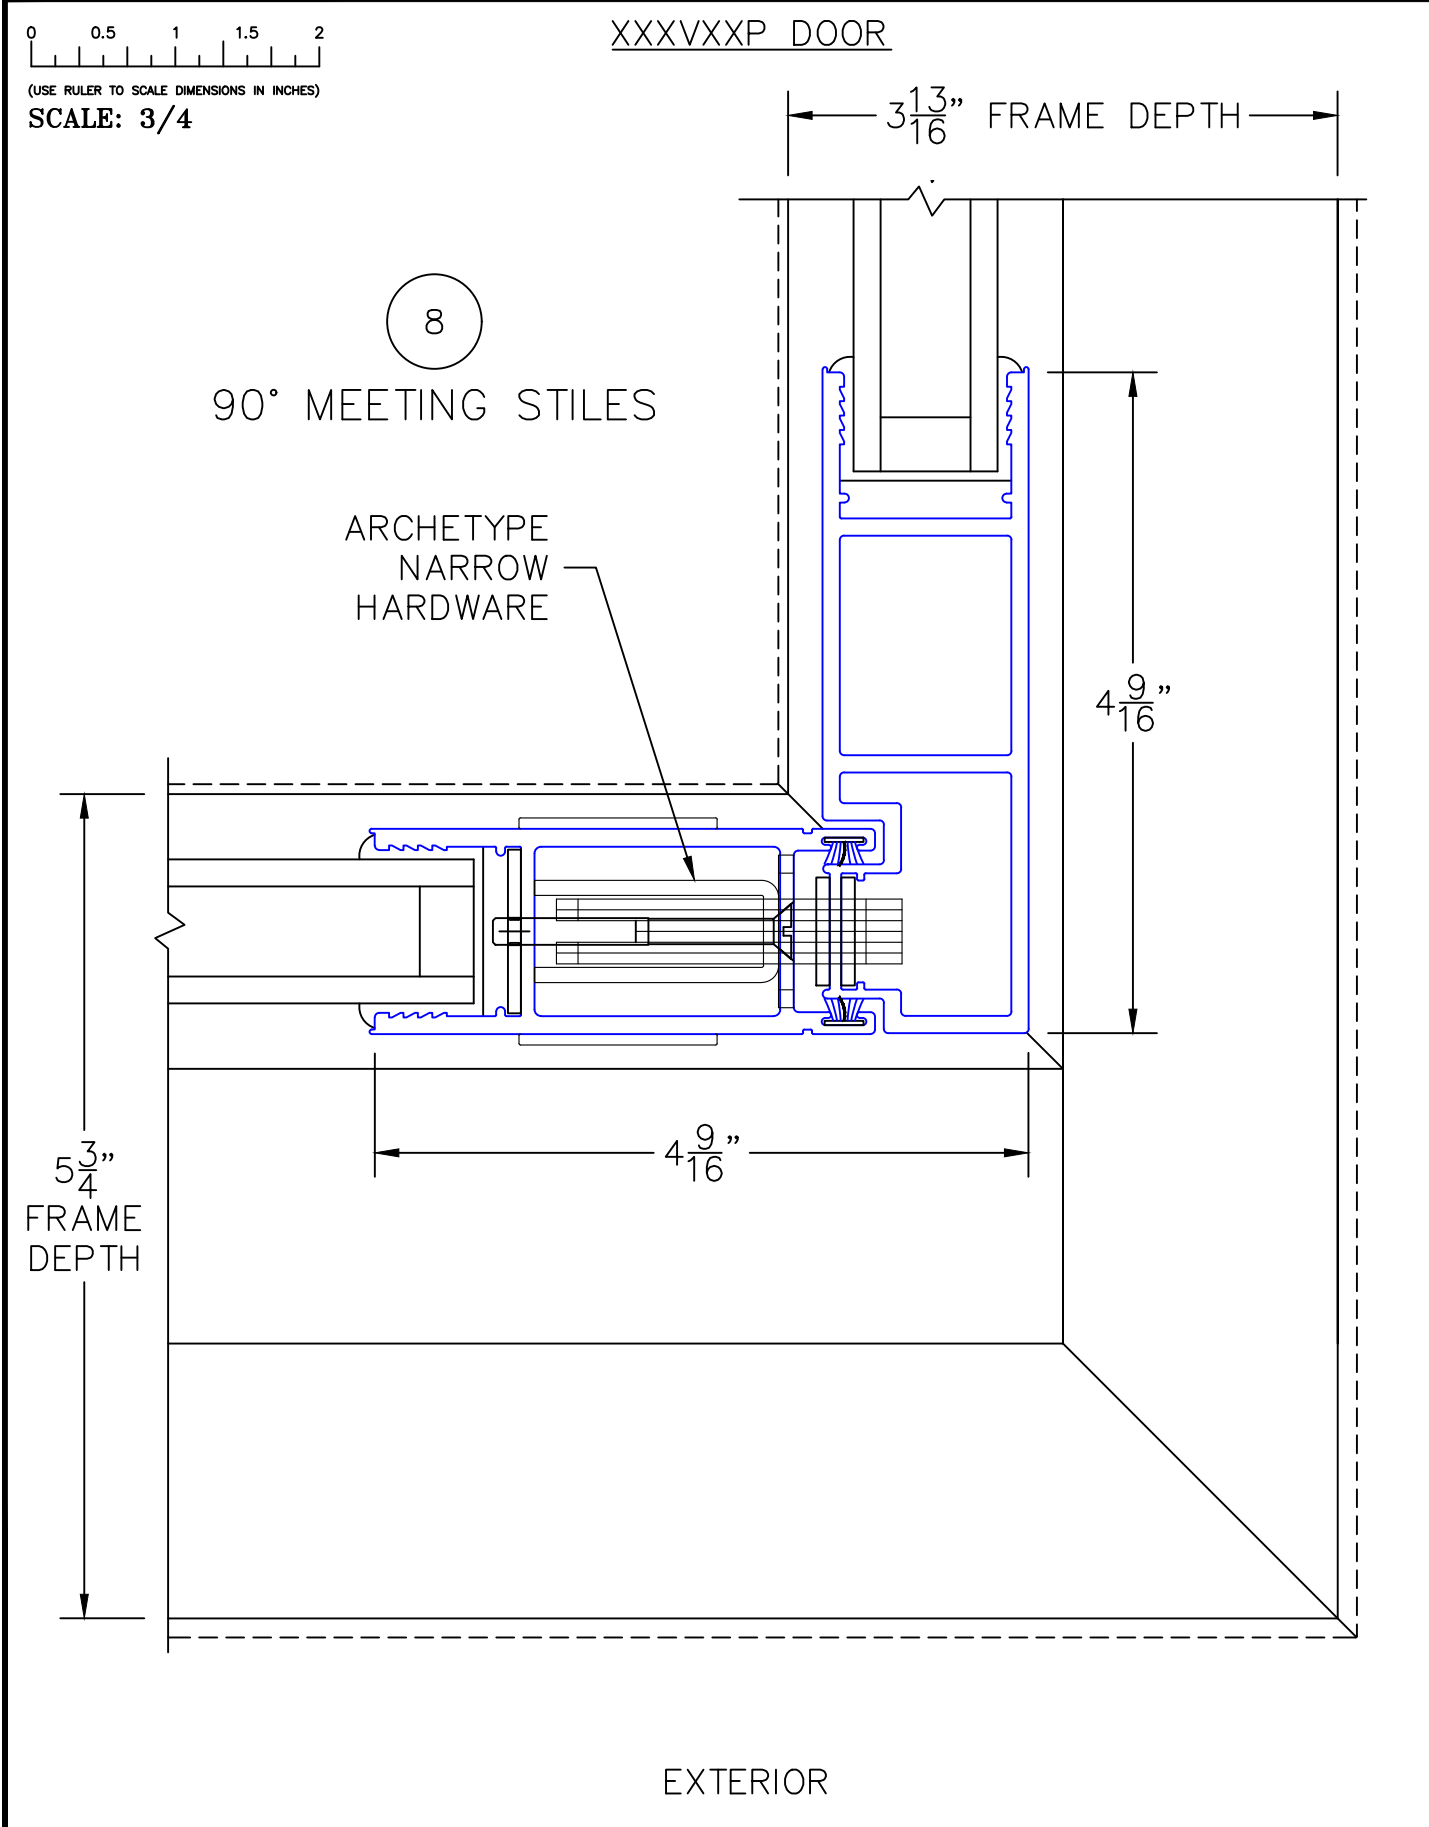

LOCK JAMB

0 0.5 1
(USE RULER TO SCALE DIMENSIONS IN INCHES)
SCALE: FULL

XX DOOR
HIDDEN TRACK

6

INTERLOCKERS

2 1/16"

EXTERIOR

(USE RULER TO SCALE DIMENSIONS IN INCHES)

SCALE: 3/4

XXXVXXP DOOR

3 13/16" FRAME DEPTH

8

90° MEETING STILES

ARCHETYPE
NARROW
HARDWARE

4 9/16"

5 3/4"
FRAME
DEPTH

4 9/16"

EXTERIOR

(USE RULER TO SCALE DIMENSIONS IN INCHES)

SCALE: FULL

XXXVXXP DOOR

8A

135° MEETING STILES
(CUSTOM ANGLES
AVAILABLE)

ARCHETYPE NARROW
HARDWARE

135°

EXTERIOR

(USE RULER TO SCALE DIMENSIONS IN INCHES)

SCALE: FULL

XXP DOOR

INTERLOCKERS

(USE RULER TO SCALE DIMENSIONS IN INCHES)

SCALE: FULL