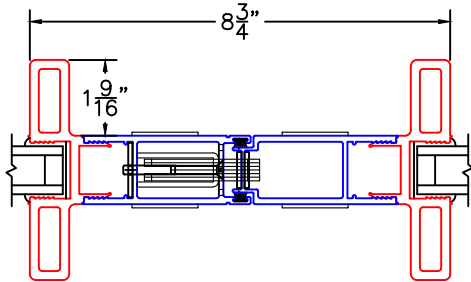

(USE RULER TO SCALE DIMENSIONS IN INCHES)

SCALE: 1/4

OPTIONS AND UPGRADES
(ARCHETYPE NARROW HARDWARE)

1

ARCHETYPE NARROW MEETING STILES
WITH HP2 ADAPTERS

EXTERIOR

1A

ARCHETYPE NARROW MEETING STILES
WITH HP1 ADAPTERS

EXTERIOR

2

ARCHETYPE NARROW LOCK STILE
WITH HP2 ADAPTER

EXTERIOR

2A

ARCHETYPE NARROW LOCK STILE
WITH HP1 ADAPTER

EXTERIOR