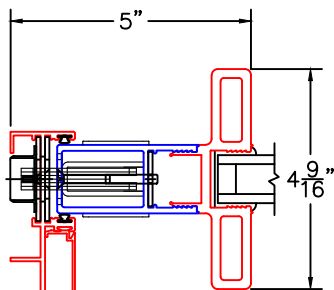

(USE RULER TO SCALE DIMENSIONS IN INCHES)

SCALE: 1/4

OPTIONS AND UPGRADES
(ARCHETYPE NARROW HARDWARE)

1

ARCHETYPE NARROW MEETING STILES
WITH HP2 ADAPTERS

EXTERIOR

1A

ARCHETYPE NARROW MEETING STILES
WITH HP1 ADAPTERS

EXTERIOR

2

ARCHETYPE NARROW LOCK STILE
WITH HP2 ADAPTER

EXTERIOR

2A

ARCHETYPE NARROW LOCK STILE
WITH HP1 ADAPTER

EXTERIOR