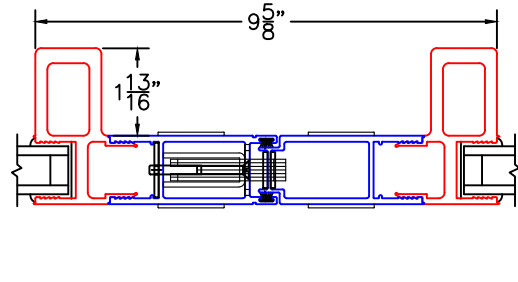

(USE RULER TO SCALE DIMENSIONS IN INCHES)

SCALE: 1/4

OPTIONS AND UPGRADES
(ARCHETYPE NARROW HARDWARE)

1

ARCHETYPE NARROW MEETING STILES
WITH HP2 ADAPTERS

EXTERIOR

1A

ARCHETYPE NARROW MEETING STILES
WITH HP1 ADAPTERS

EXTERIOR

2

ARCHETYPE NARROW LOCK STILE
WITH HP2 ADAPTER

EXTERIOR

2A

ARCHETYPE NARROW LOCK STILE
WITH HP1 ADAPTER

EXTERIOR