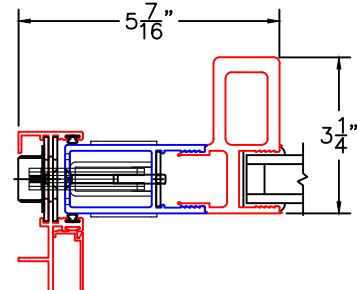

EXTERIOR

2

ARCHETYPE NARROW LOCK STILE
WITH HP2 ADAPTER

EXTERIOR

2A

ARCHETYPE NARROW LOCK STILE
WITH HP1 ADAPTER

EXTERIOR