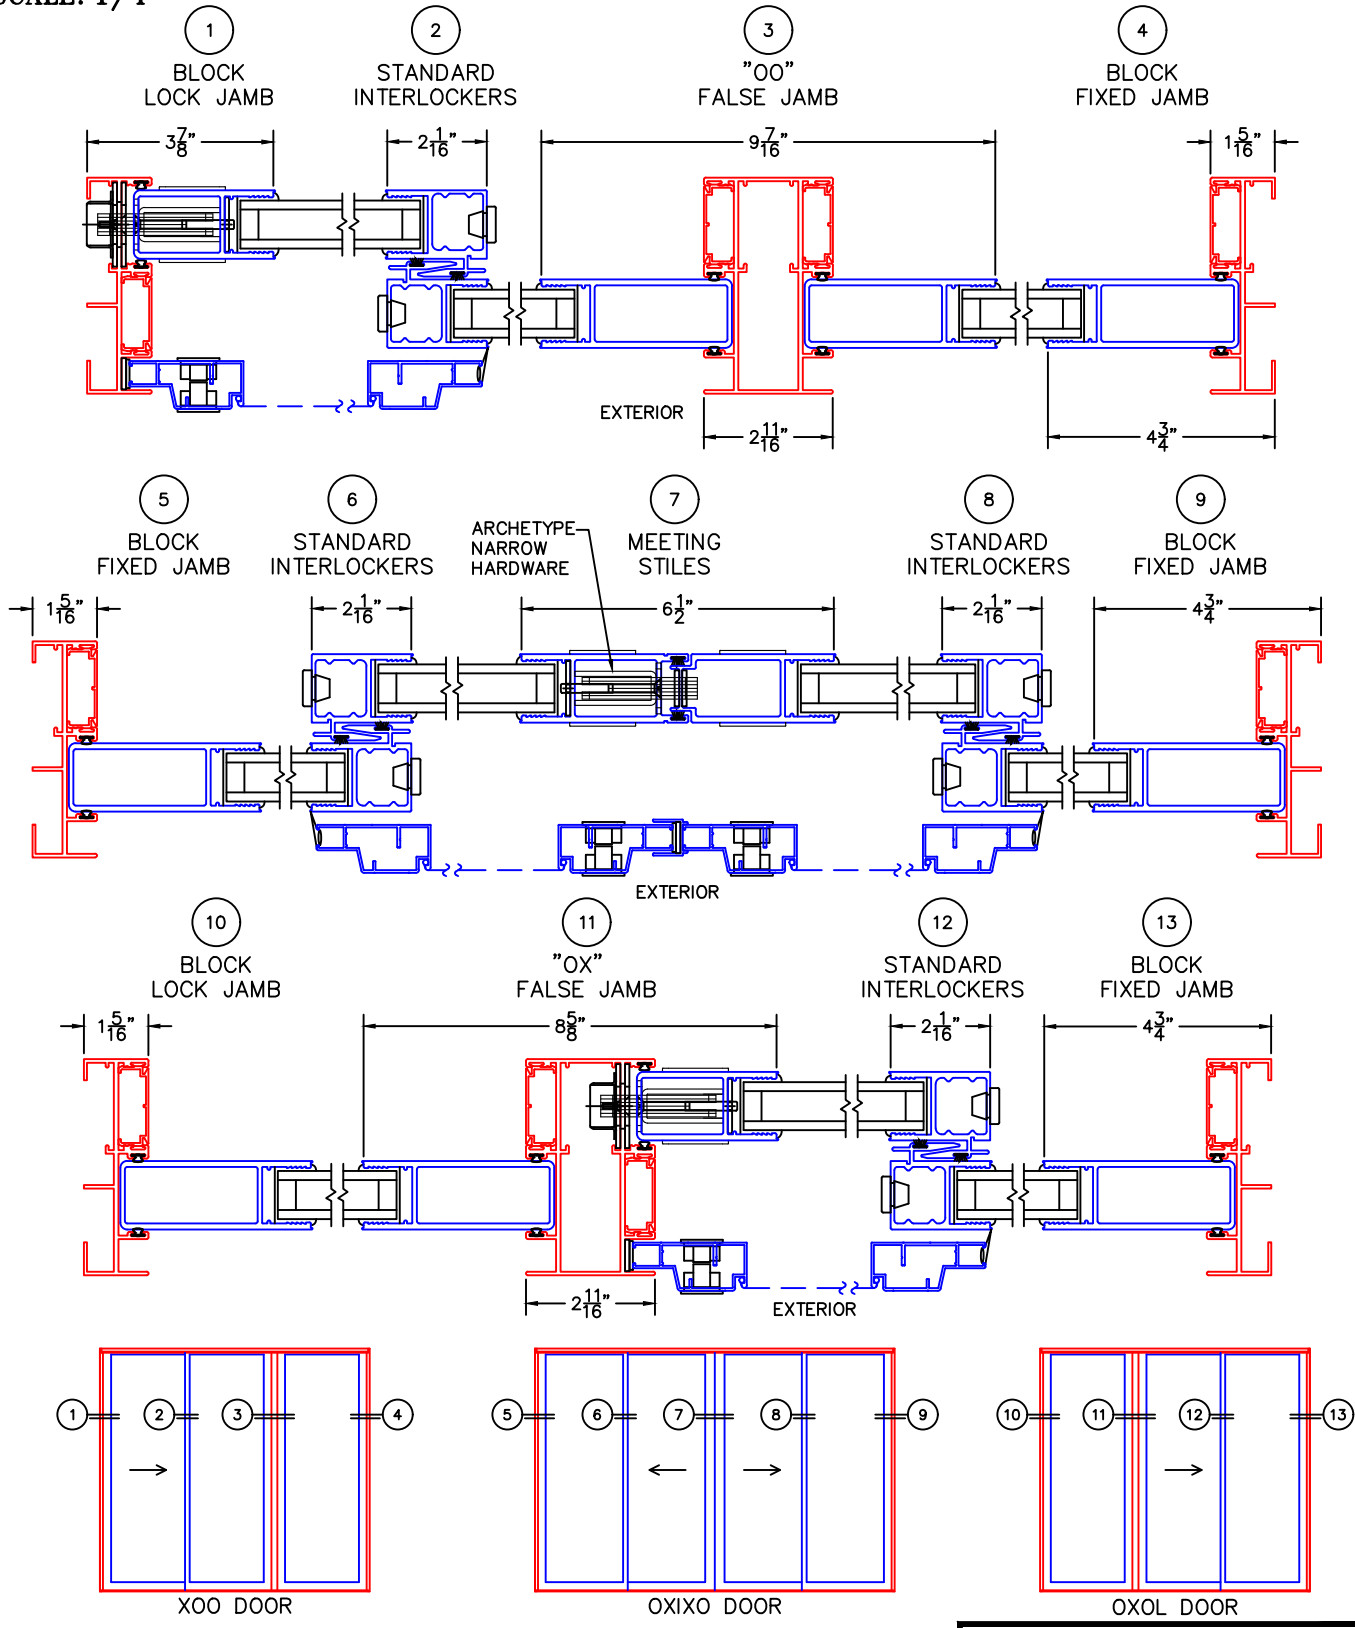

(USE RULER TO SCALE DIMENSIONS IN INCHES)
SCALE: 1/4"

SLIDING DOOR DETAILS
1" INSULATED GLAZING SHOWN
ARCHETYPE FIXED STILE SHOWN

NOTE: CENTERLINES ARE NOT DIVIDED EQUALLY; CONFIRM CENTERLINES WHEN REQUIRED.

-GLASS PENETRATION: 11/16"