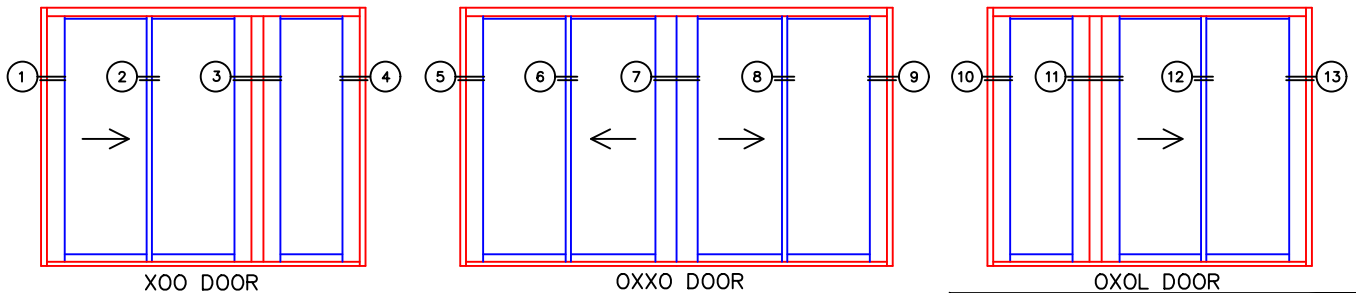

(USE RULER TO SCALE DIMENSIONS IN INCHES)

SCALE: 1/4

SLIDING DOOR DETAILS
1" INSULATED GLAZING SHOWN
ARCHETYPE FIXED STILE SHOWN

NOTE: CENTERLINES ARE NOT DIVIDED EQUALLY; CONFIRM CENTERLINES WHEN REQUIRED.

-GLASS PENETRATION: 11/16"