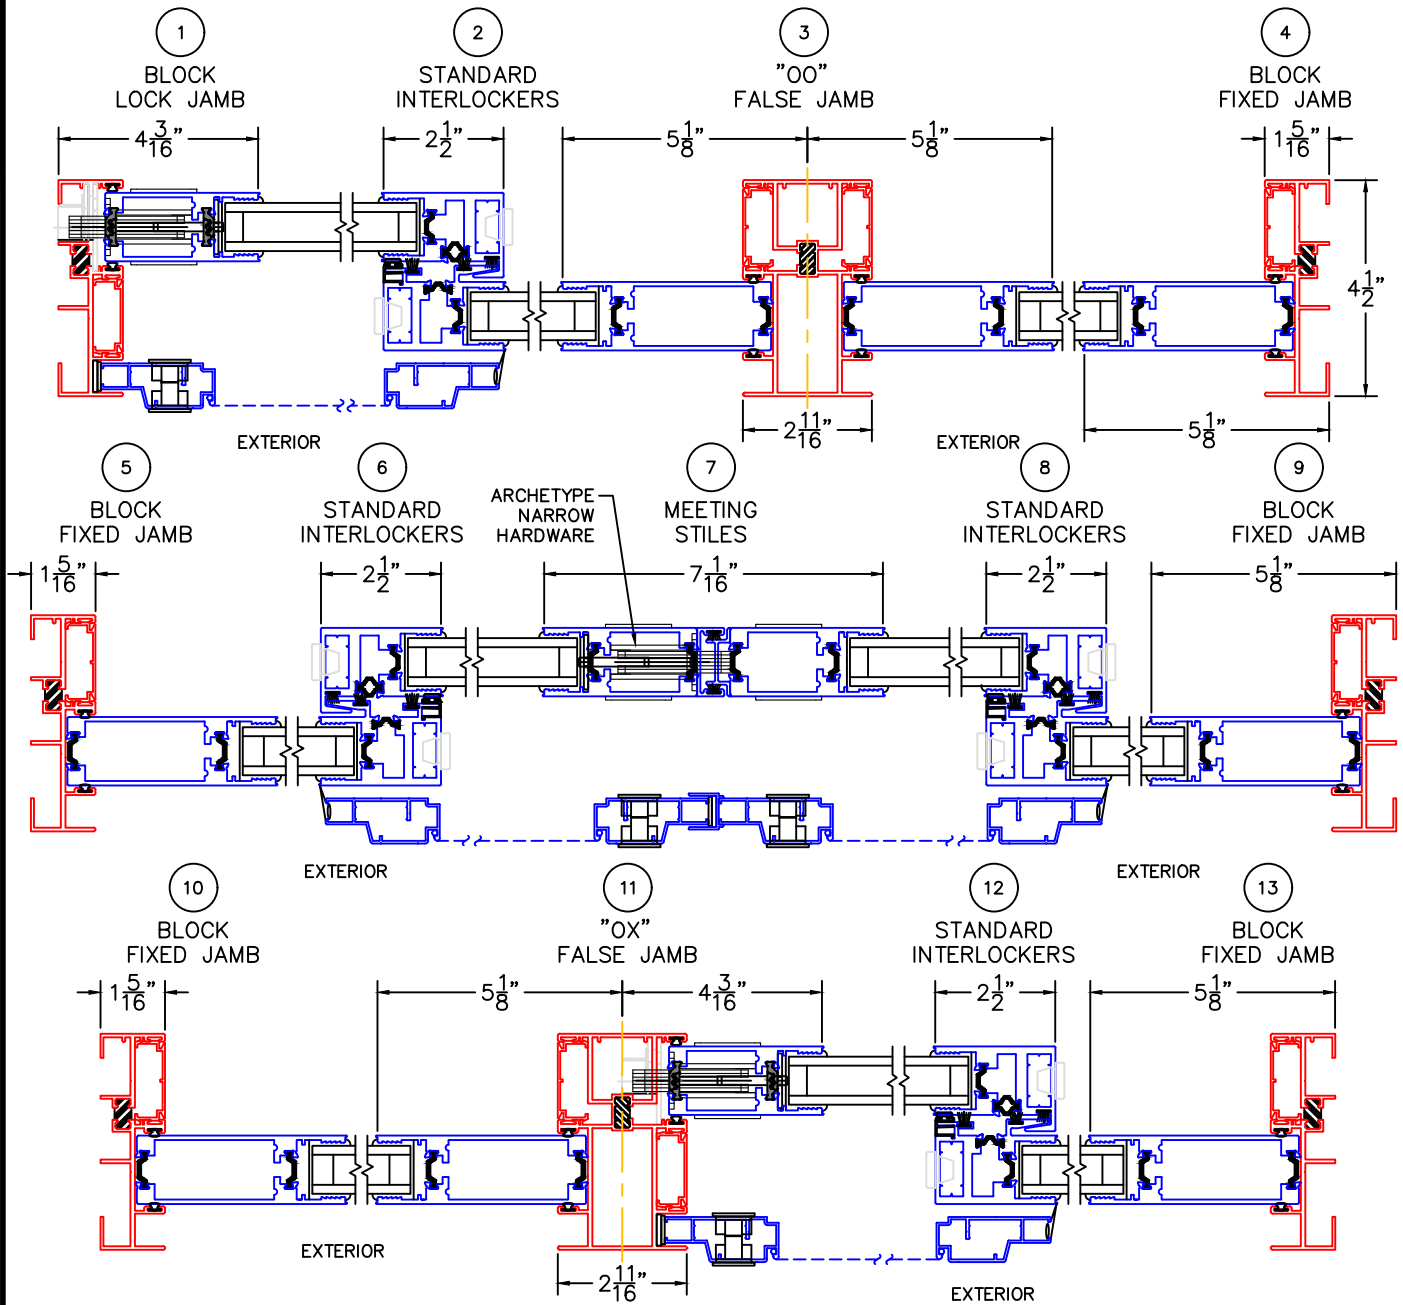

(USE RULER TO SCALE DIMENSIONS IN INCHES)

SCALE: 1/4

SLIDING DOOR DETAILS
1" INSULATED GLAZING SHOWN
ARCHETYPE FIXED STILE SHOWN

NOTE: CENTERLINES ARE NOT DIVIDED EQUALLY; CONFIRM CENTERLINES WHEN REQUIRED.

-GLASS PENETRATION: 11/16"