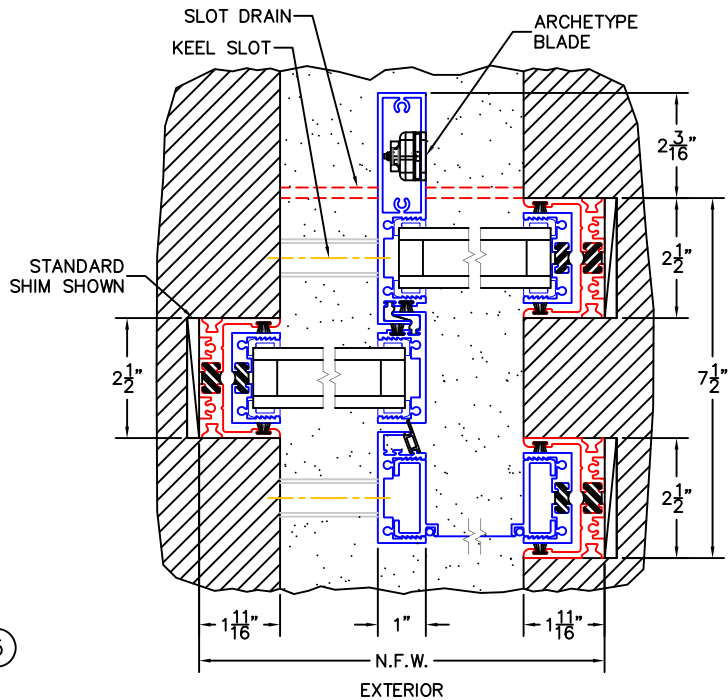

(USE RULER TO SCALE DIMENSIONS IN INCHES)
SCALE: 1/4"

OX DOOR DETAILS (O-PANELIZED) W/SCREENS 1-1/4" INSULATED GLAZING SHOWN

OX DOOR

- 3 SINGLE JAMB
- 4 KEEPS FIN-INTERIOR W/BLADE
- 5 SINGLE JAMB

- GLASS PENETRATION: 9/16"
- FINISHED SURFACES BY OTHERS; FRAME TO BE CONCEALED BY WALL CONDITIONS.
- N.F.W. AND N.F.H. DO NOT INCLUDE ARCHE-DUCT (STAGGERED TRACKS SHOWN).
- EXTERIOR RATED PRODUCTS HAVE WEEP SLOTS ON HORIZONTAL SILLS.
- OPTIONAL ARCHE-DUCT SIDE DRAINS AVAILABLE.