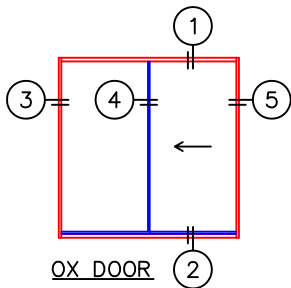

(USE RULER TO SCALE DIMENSIONS IN INCHES)
SCALE: 1/4"

OX DOOR DETAILS (O-PANELIZED) W/SCREENS 1-1/4" INSULATED GLAZING SHOWN

OX DOOR

- 3 SINGLE JAMB
- 4 KEEPS FIN-INTERIOR W/BLADE
- 5 SINGLE JAMB

- GLASS PENETRATION: 9/16"
- FINISHED SURFACES BY OTHERS; FRAME TO BE CONCEALED BY WALL CONDITIONS.
- N.F.W. AND N.F.H. DO NOT INCLUDE ARCHE-DUCT (STAGGERED TRACKS SHOWN).
- EXTERIOR RATED PRODUCTS HAVE WEEP SLOTS ON HORIZONTAL SILLS.
- OPTIONAL ARCHE-DUCT SIDE DRAINS AVAILABLE.