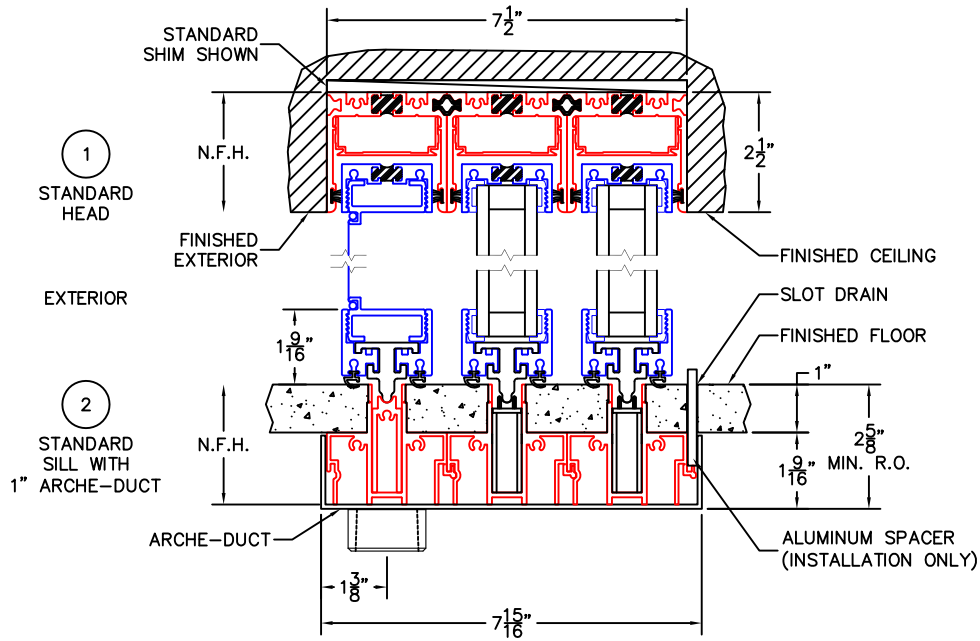

(USE RULER TO SCALE DIMENSIONS IN INCHES)
SCALE: 1/4"

OX DOOR DETAILS (O-PANELIZED) W/SCREENS 1-1/4" INSULATED GLAZING SHOWN

OX DOOR

- 3 SINGLE JAMB
- 4 KEEPS FIN-INTERIOR W/BLADE
- 5 SINGLE JAMB

- GLASS PENETRATION: 9/16"
- FINISHED SURFACES BY OTHERS; FRAME TO BE CONCEALED BY WALL CONDITIONS.
- N.F.W. AND N.F.H. DO NOT INCLUDE ARCHE-DUCT (STAGGERED TRACKS SHOWN).
- EXTERIOR RATED PRODUCTS HAVE WEEP SLOTS ON HORIZONTAL SILLS.
- OPTIONAL ARCHE-DUCT SIDE DRAINS AVAILABLE.