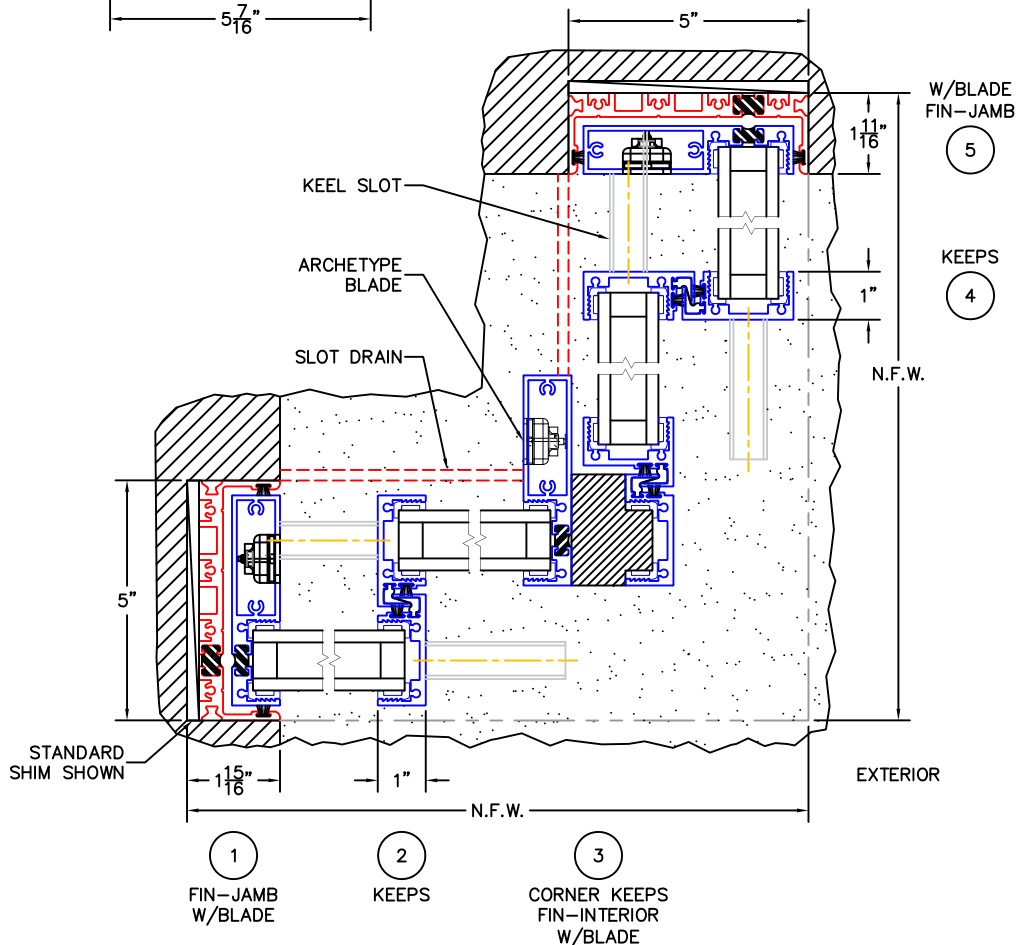

(USE RULER TO SCALE DIMENSIONS IN INCHES)
SCALE: 1/4"

XXVXX 90° CORNER DOOR W/SOLID YOKE DETAILS
BLADE IN FIN (INTERIOR)
1-1/4" INSULATED GLAZING SHOWN

- GLASS PENETRATION: 9/16"
- FINISHED SURFACES BY OTHERS; FRAME TO BE CONCEALED BY WALL CONDITIONS.
- N.F.W. AND N.F.H. DO NOT INCLUDE ARCHE-DUCT (STAGGERED TRACKS SHOWN).
- N.F.W DOES NOT INCLUDE SLOT DRAIN.
- EXTERIOR RATED PRODUCTS HAVE WEEP SLOTS ON HORIZONTAL SILLS.