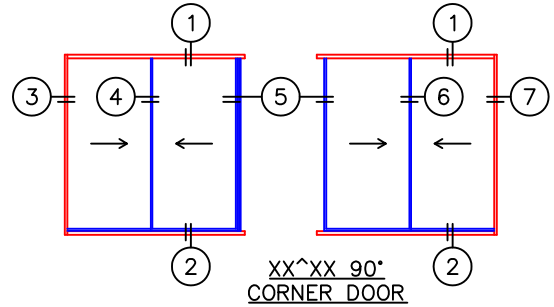

(USE RULER TO SCALE DIMENSIONS IN INCHES)
SCALE: 1/4"

XXVXX 90° CORNER DOOR W/SOLID YOKE DETAILS
BLADE IN FIN (INTERIOR)
1-1/4" INSULATED GLAZING SHOWN

- GLASS PENETRATION: 9/16"
- FINISHED SURFACES BY OTHERS; FRAME TO BE CONCEALED BY WALL CONDITIONS.
- N.F.W. AND N.F.H. DO NOT INCLUDE ARCHE-DUCT (STAGGERED TRACKS SHOWN).
- N.F.W DOES NOT INCLUDE SLOT DRAIN.
- EXTERIOR RATED PRODUCTS HAVE WEEP SLOTS ON HORIZONTAL SILLS.