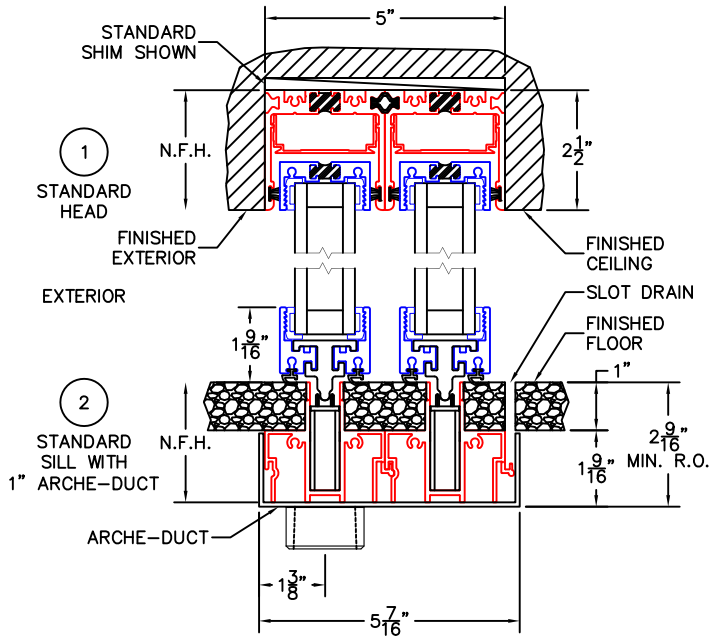

(USE RULER TO SCALE DIMENSIONS IN INCHES)
SCALE: 1/4"

XXVXX 90° CORNER DOOR W/SOLID YOKE DETAILS
BLADE IN FIN (INTERIOR)
1-1/4" INSULATED GLAZING SHOWN

- GLASS PENETRATION: 9/16"
- FINISHED SURFACES BY OTHERS; FRAME TO BE CONCEALED BY WALL CONDITIONS.
- N.F.W. AND N.F.H. DO NOT INCLUDE ARCHE-DUCT (STAGGERED TRACKS SHOWN).
- N.F.W DOES NOT INCLUDE SLOT DRAIN.
- EXTERIOR RATED PRODUCTS HAVE WEEP SLOTS ON HORIZONTAL SILLS.