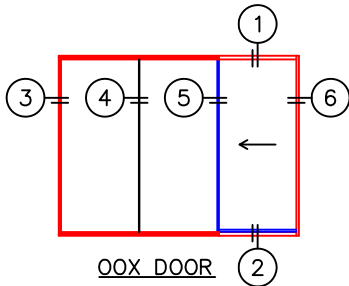

(USE RULER TO SCALE DIMENSIONS IN INCHES)

SCALE: 1/4"

OOX DOOR DETAILS (O-EDGE |f|)
1-1/4" INSULATED GLAZING SHOWN

- 3 EDGE |f| JAMB
- 4 EDGE |f| BUTT GLAZE
- 5 KEEPS FIN-INTERIOR W/BLADE
- 6 EDGE |s| SINGLE JAMB

-GLASS PENETRATION: 9/16"
 -FINISHED SURFACES BY OTHERS; FRAME TO BE CONCEALED BY WALL CONDITIONS.
 -N.F.W. AND N.F.H. DO NOT INCLUDE ARCHE-DUCT (STAGGERED TRACKS SHOWN).
 -EXTERIOR RATED PRODUCTS HAVE WEEP SLOTS ON HORIZONTAL SILLS.