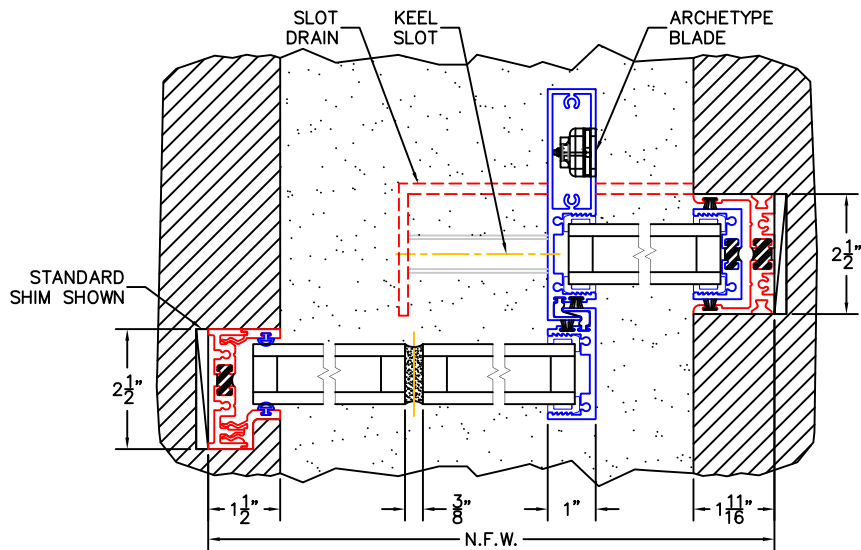

(USE RULER TO SCALE DIMENSIONS IN INCHES)

SCALE: 1/4"

OOX DOOR DETAILS (O-EDGE |f|)
1-1/4" INSULATED GLAZING SHOWN

- 3 EDGE |f| JAMB
- 4 EDGE |f| BUTT GLAZE
- 5 KEEPS FIN-INTERIOR W/BLADE
- 6 EDGE |s| SINGLE JAMB

-GLASS PENETRATION: 9/16"
 -FINISHED SURFACES BY OTHERS; FRAME TO BE CONCEALED BY WALL CONDITIONS.
 -N.F.W. AND N.F.H. DO NOT INCLUDE ARCHE-DUCT (STAGGERED TRACKS SHOWN).
 -EXTERIOR RATED PRODUCTS HAVE WEEP SLOTS ON HORIZONTAL SILLS.