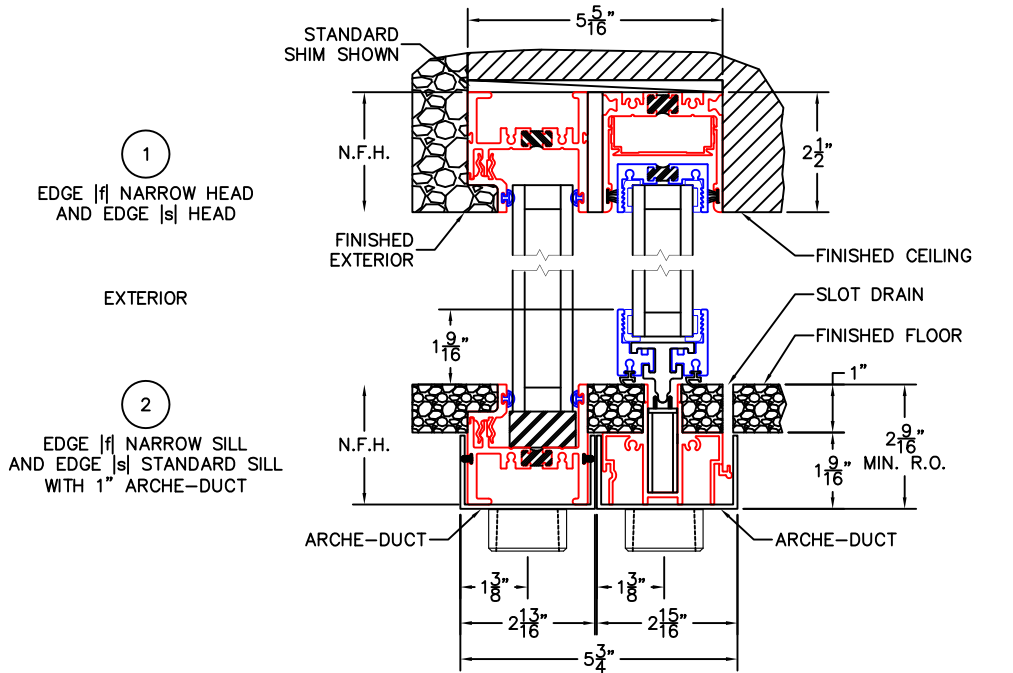

(USE RULER TO SCALE DIMENSIONS IN INCHES)

SCALE: 1/4"

OOX DOOR DETAILS (O-EDGE |f|)
1-1/4" INSULATED GLAZING SHOWN

- 3 EDGE |f| JAMB
- 4 EDGE |f| BUTT GLAZE
- 5 KEEPS FIN-INTERIOR W/BLADE
- 6 EDGE |s| SINGLE JAMB

-GLASS PENETRATION: 9/16"
 -FINISHED SURFACES BY OTHERS; FRAME TO BE CONCEALED BY WALL CONDITIONS.
 -N.F.W. AND N.F.H. DO NOT INCLUDE ARCHE-DUCT (STAGGERED TRACKS SHOWN).
 -EXTERIOR RATED PRODUCTS HAVE WEEP SLOTS ON HORIZONTAL SILLS.