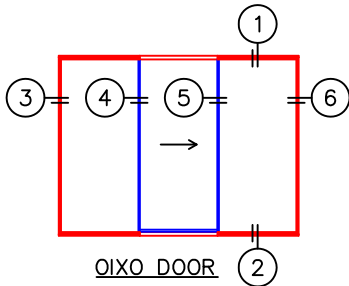

(USE RULER TO SCALE DIMENSIONS IN INCHES)

SCALE: 1/4"

OIXO DOOR DETAILS (O-EDGE |f|)  
1-1/4" INSULATED GLAZING SHOWN

1  
EDGE |f| NARROW HEAD  
AND EDGE |s| HEAD

EXTERIOR

2  
EDGE |f| NARROW SILL  
AND EDGE |s| STANDARD SILL  
WITH 1" ARCHE-DUCT

EXTERIOR

OIXO DOOR 2

3

EDGE |f|  
JAMB

4

REVERSE KEEPS  
FIN-INTERIOR  
W/BLADE

5

KEEPS

6

EDGE |f|  
JAMB

- GLASS PENETRATION: 9/16"
- FINISHED SURFACES BY OTHERS; FRAME TO BE CONCEALED BY WALL CONDITIONS.
- N.F.W. AND N.F.H. DO NOT INCLUDE ARCHE-DUCT (STAGGERED TRACKS SHOWN).
- EXTERIOR RATED PRODUCTS HAVE WEEP SLOTS ON HORIZONTAL SILLS.