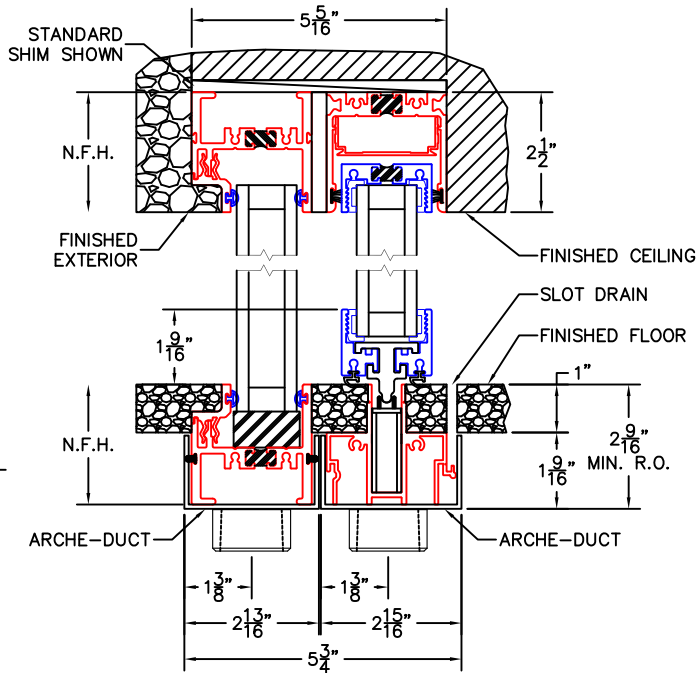

(USE RULER TO SCALE DIMENSIONS IN INCHES)

SCALE: 1/4"

OIXO DOOR DETAILS (O-EDGE |f|)  
1-1/4" INSULATED GLAZING SHOWN

1  
EDGE |f| NARROW HEAD  
AND EDGE |s| HEAD

EXTERIOR

2  
EDGE |f| NARROW SILL  
AND EDGE |s| STANDARD SILL  
WITH 1" ARCHE-DUCT

EXTERIOR

OIXO DOOR 2

3

EDGE |f|  
JAMB

4

REVERSE KEEPS  
FIN-INTERIOR  
W/BLADE

5

KEEPS

6

EDGE |f|  
JAMB

- GLASS PENETRATION: 9/16"
- FINISHED SURFACES BY OTHERS; FRAME TO BE CONCEALED BY WALL CONDITIONS.
- N.F.W. AND N.F.H. DO NOT INCLUDE ARCHE-DUCT (STAGGERED TRACKS SHOWN).
- EXTERIOR RATED PRODUCTS HAVE WEEP SLOTS ON HORIZONTAL SILLS.