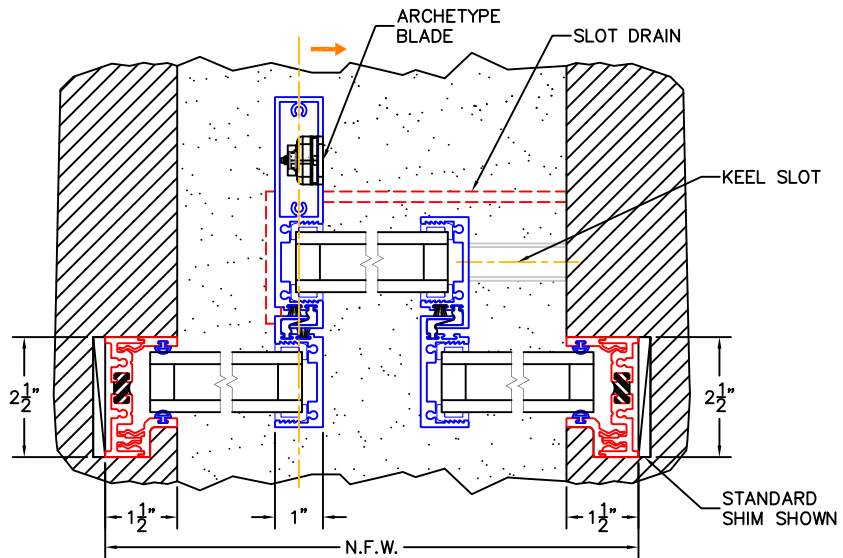

(USE RULER TO SCALE DIMENSIONS IN INCHES)

SCALE: 1/4"

OIXO DOOR DETAILS (O-EDGE |f|)  
1-1/4" INSULATED GLAZING SHOWN

1  
EDGE |f| NARROW HEAD  
AND EDGE |s| HEAD

EXTERIOR

2  
EDGE |f| NARROW SILL  
AND EDGE |s| STANDARD SILL  
WITH 1" ARCHE-DUCT

EXTERIOR

OIXO DOOR 2

3

EDGE |f|  
JAMB

4

REVERSE KEEPS  
FIN-INTERIOR  
W/BLADE

5

KEEPS

6

EDGE |f|  
JAMB

- GLASS PENETRATION: 9/16"
- FINISHED SURFACES BY OTHERS; FRAME TO BE CONCEALED BY WALL CONDITIONS.
- N.F.W. AND N.F.H. DO NOT INCLUDE ARCHE-DUCT (STAGGERED TRACKS SHOWN).
- EXTERIOR RATED PRODUCTS HAVE WEEP SLOTS ON HORIZONTAL SILLS.