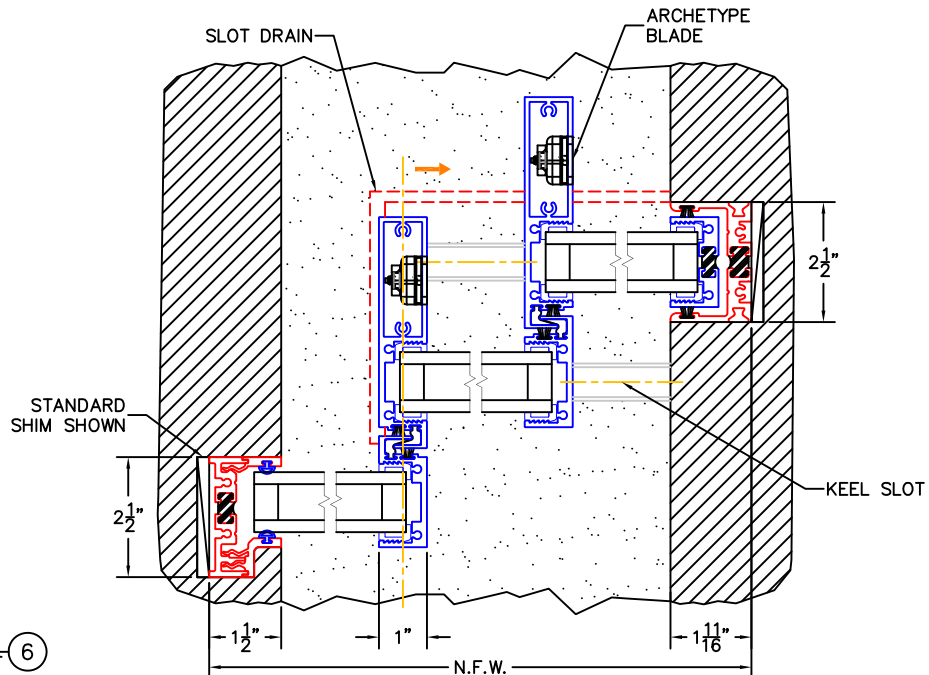

(USE RULER TO SCALE DIMENSIONS IN INCHES)

SCALE: 1/4"

OIXX DOOR DETAILS (O-EDGE |f|)  
1-1/4" INSULATED GLAZING SHOWN

①  
EDGE |f| NARROW HEAD  
AND EDGE |s| HEAD

EXTERIOR

②  
EDGE |f| NARROW SILL  
AND EDGE |s| STANDARD SILL  
WITH 1" ARCHE-DUCT

EXTERIOR

OIXX DOOR

③  
EDGE |f|  
JAMB

④  
REVERSE KEEPS  
FIN-INTERIOR  
W/BLADE

⑤  
KEEPS  
FIN-INTERIOR  
W/BLADE

⑥  
EDGE |s|  
SINGLE  
JAMB

- GLASS PENETRATION: 9/16"
- FINISHED SURFACES BY OTHERS; FRAME TO BE CONCEALED BY WALL CONDITIONS.
- N.F.W. AND N.F.H. DO NOT INCLUDE ARCHE-DUCT (STAGGERED TRACKS SHOWN).
- EXTERIOR RATED PRODUCTS HAVE WEEP SLOTS ON HORIZONTAL SILLS.