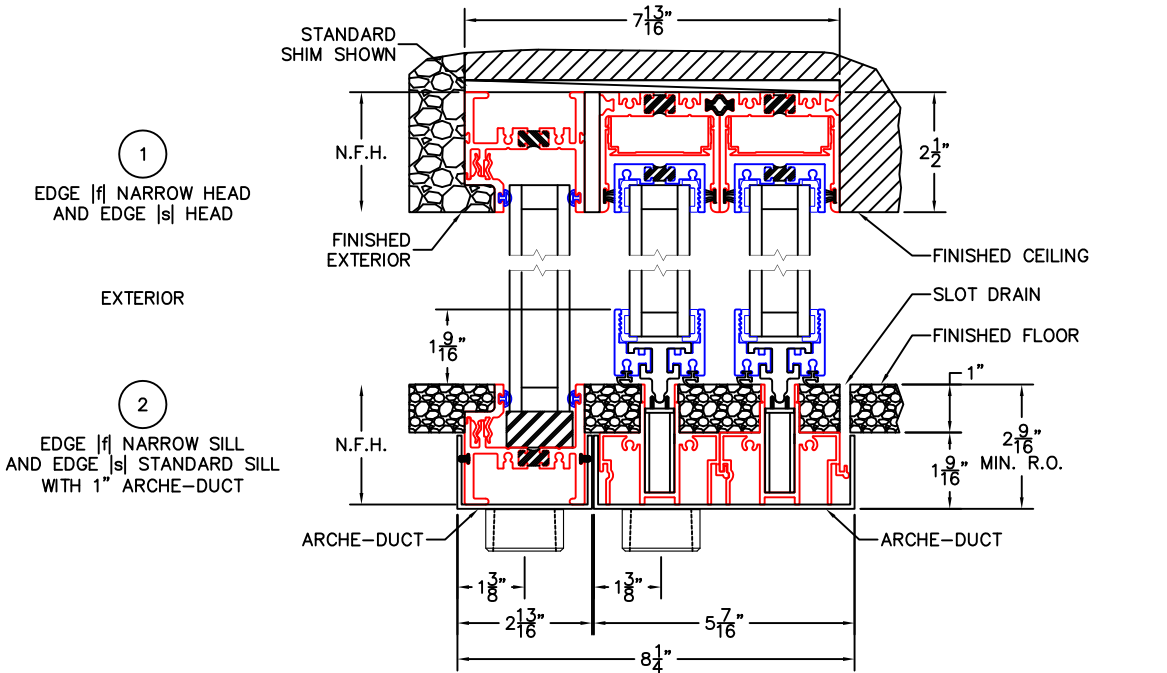

(USE RULER TO SCALE DIMENSIONS IN INCHES)

SCALE: 1/4"

OIXX DOOR DETAILS (O-EDGE |f|)  
1-1/4" INSULATED GLAZING SHOWN

①  
EDGE |f| NARROW HEAD  
AND EDGE |s| HEAD

EXTERIOR

②  
EDGE |f| NARROW SILL  
AND EDGE |s| STANDARD SILL  
WITH 1" ARCHE-DUCT

EXTERIOR

OIXX DOOR

③  
EDGE |f|  
JAMB

④  
REVERSE KEEPS  
FIN-INTERIOR  
W/BLADE

⑤  
KEEPS  
FIN-INTERIOR  
W/BLADE

⑥  
EDGE |s|  
SINGLE  
JAMB

- GLASS PENETRATION: 9/16"
- FINISHED SURFACES BY OTHERS; FRAME TO BE CONCEALED BY WALL CONDITIONS.
- N.F.W. AND N.F.H. DO NOT INCLUDE ARCHE-DUCT (STAGGERED TRACKS SHOWN).
- EXTERIOR RATED PRODUCTS HAVE WEEP SLOTS ON HORIZONTAL SILLS.