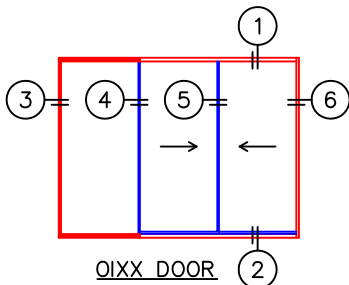

(USE RULER TO SCALE DIMENSIONS IN INCHES)

SCALE: 1/4"

OIXX DOOR DETAILS (O-EDGE |f|)  
1-1/4" INSULATED GLAZING SHOWN

①  
EDGE |f| NARROW HEAD  
AND EDGE |s| HEAD

EXTERIOR

②  
EDGE |f| NARROW SILL  
AND EDGE |s| STANDARD SILL  
WITH 1" ARCHE-DUCT

EXTERIOR

OIXX DOOR

③  
EDGE |f|  
JAMB

④  
REVERSE KEEPS  
FIN-INTERIOR  
W/BLADE

⑤  
KEEPS  
FIN-INTERIOR  
W/BLADE

⑥  
EDGE |s|  
SINGLE  
JAMB

- GLASS PENETRATION: 9/16"
- FINISHED SURFACES BY OTHERS; FRAME TO BE CONCEALED BY WALL CONDITIONS.
- N.F.W. AND N.F.H. DO NOT INCLUDE ARCHE-DUCT (STAGGERED TRACKS SHOWN).
- EXTERIOR RATED PRODUCTS HAVE WEEP SLOTS ON HORIZONTAL SILLS.