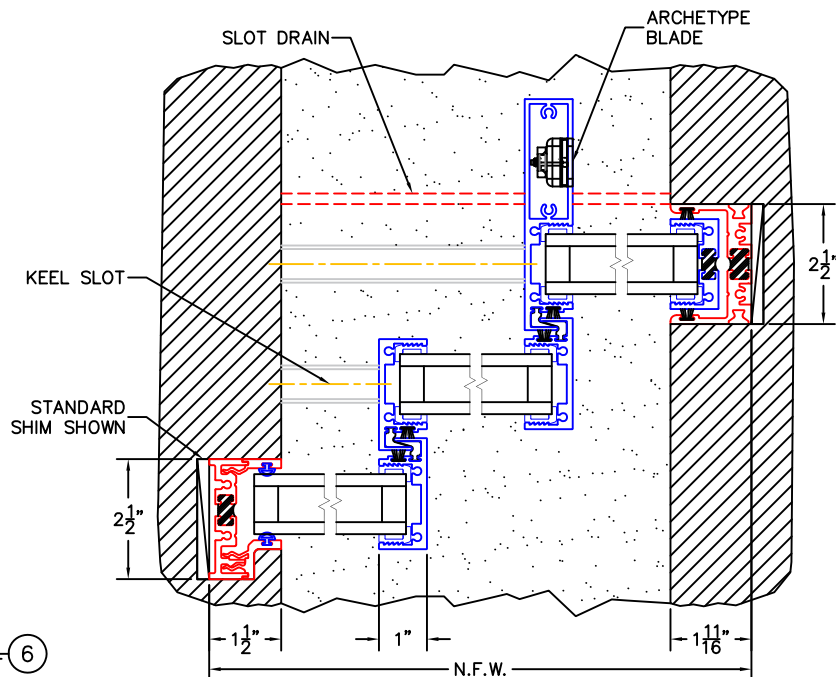

(USE RULER TO SCALE DIMENSIONS IN INCHES)

SCALE: 1/4"

OXX DOOR DETAILS (O-EDGE |f|)  
1-1/4" INSULATED GLAZING SHOWN

①  
EDGE |f| NARROW HEAD  
AND EDGE |s| HEAD

EXTERIOR

②  
EDGE |f| NARROW SILL  
AND EDGE |s| STANDARD SILL  
WITH 1" ARCHE-DUCT

EXTERIOR

OXX DOOR

③  
EDGE |f|  
JAMB

④  
KEEPS

⑤  
KEEPS  
FIN-INTERIOR  
W/BLADE

⑥  
EDGE |s|  
SINGLE  
JAMB

- GLASS PENETRATION: 9/16"
- FINISHED SURFACES BY OTHERS; FRAME TO BE CONCEALED BY WALL CONDITIONS.
- N.F.W. AND N.F.H. DO NOT INCLUDE ARCHE-DUCT (STAGGERED TRACKS SHOWN).
- EXTERIOR RATED PRODUCTS HAVE WEEP SLOTS ON HORIZONTAL SILLS.