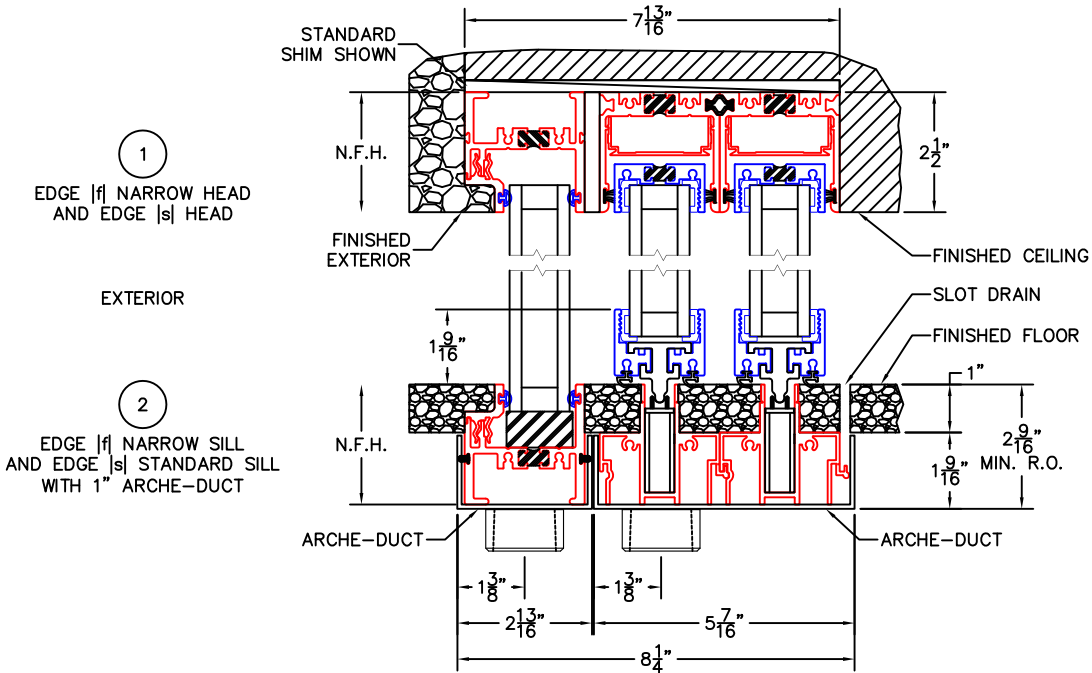

(USE RULER TO SCALE DIMENSIONS IN INCHES)

SCALE: 1/4"

OXX DOOR DETAILS (O-EDGE |f|)  
1-1/4" INSULATED GLAZING SHOWN

①  
EDGE |f| NARROW HEAD  
AND EDGE |s| HEAD

EXTERIOR

②  
EDGE |f| NARROW SILL  
AND EDGE |s| STANDARD SILL  
WITH 1" ARCHE-DUCT

EXTERIOR

OXX DOOR

③  
EDGE |f|  
JAMB

④  
KEEPS

⑤  
KEEPS  
FIN-INTERIOR  
W/BLADE

⑥  
EDGE |s|  
SINGLE  
JAMB

- GLASS PENETRATION: 9/16"
- FINISHED SURFACES BY OTHERS; FRAME TO BE CONCEALED BY WALL CONDITIONS.
- N.F.W. AND N.F.H. DO NOT INCLUDE ARCHE-DUCT (STAGGERED TRACKS SHOWN).
- EXTERIOR RATED PRODUCTS HAVE WEEP SLOTS ON HORIZONTAL SILLS.