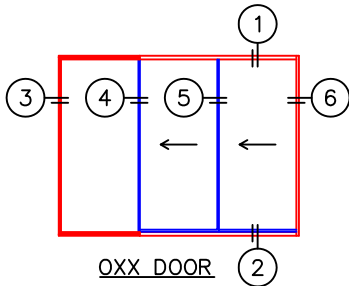

(USE RULER TO SCALE DIMENSIONS IN INCHES)

SCALE: 1/4"

OXX DOOR DETAILS (O-EDGE |f|)  
1-1/4" INSULATED GLAZING SHOWN

①  
EDGE |f| NARROW HEAD  
AND EDGE |s| HEAD

EXTERIOR

②  
EDGE |f| NARROW SILL  
AND EDGE |s| STANDARD SILL  
WITH 1" ARCHE-DUCT

EXTERIOR

OXX DOOR

③  
EDGE |f|  
JAMB

④  
KEEPS

⑤  
KEEPS  
FIN-INTERIOR  
W/BLADE

⑥  
EDGE |s|  
SINGLE  
JAMB

- GLASS PENETRATION: 9/16"
- FINISHED SURFACES BY OTHERS; FRAME TO BE CONCEALED BY WALL CONDITIONS.
- N.F.W. AND N.F.H. DO NOT INCLUDE ARCHE-DUCT (STAGGERED TRACKS SHOWN).
- EXTERIOR RATED PRODUCTS HAVE WEEP SLOTS ON HORIZONTAL SILLS.