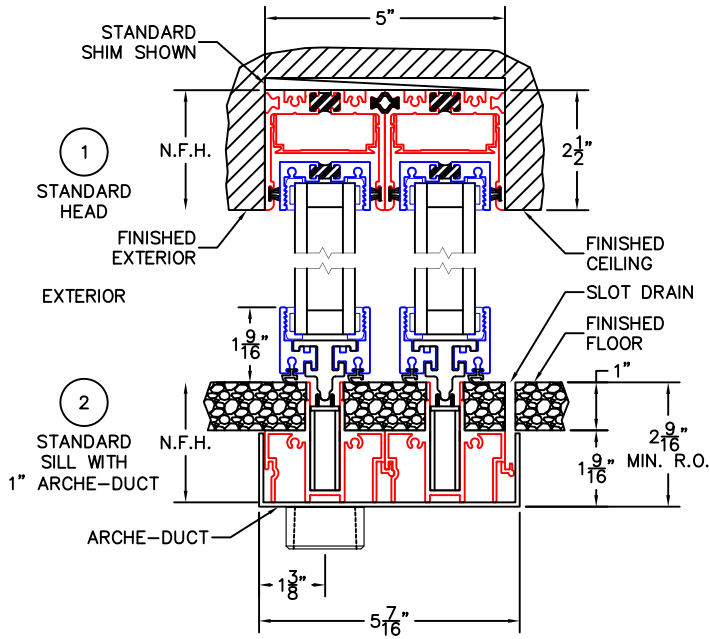

(USE RULER TO SCALE DIMENSIONS IN INCHES)

SCALE: 1/4

XX^XX 90° CORNER DOOR DETAILS
1-1/4" INSULATED GLAZING SHOWN

3
FIN-JAMB
W/BLADE

4
KEEPS

5
CORNER KEEPS
FIN-INTERIOR
W/BLADE

- GLASS PENETRATION: 9/16"
- FINISHED SURFACES BY OTHERS; FRAME TO BE CONCEALED BY WALL CONDITIONS.
- N.F.W. AND N.F.H. DO NOT INCLUDE ARCHE-DUCT (STAGGERED TRACKS SHOWN).
- N.F.W DOES NOT INCLUDE SLOT DRAIN.
- EXTERIOR RATED PRODUCTS HAVE WEEP SLOTS ON HORIZONTAL SILLS.