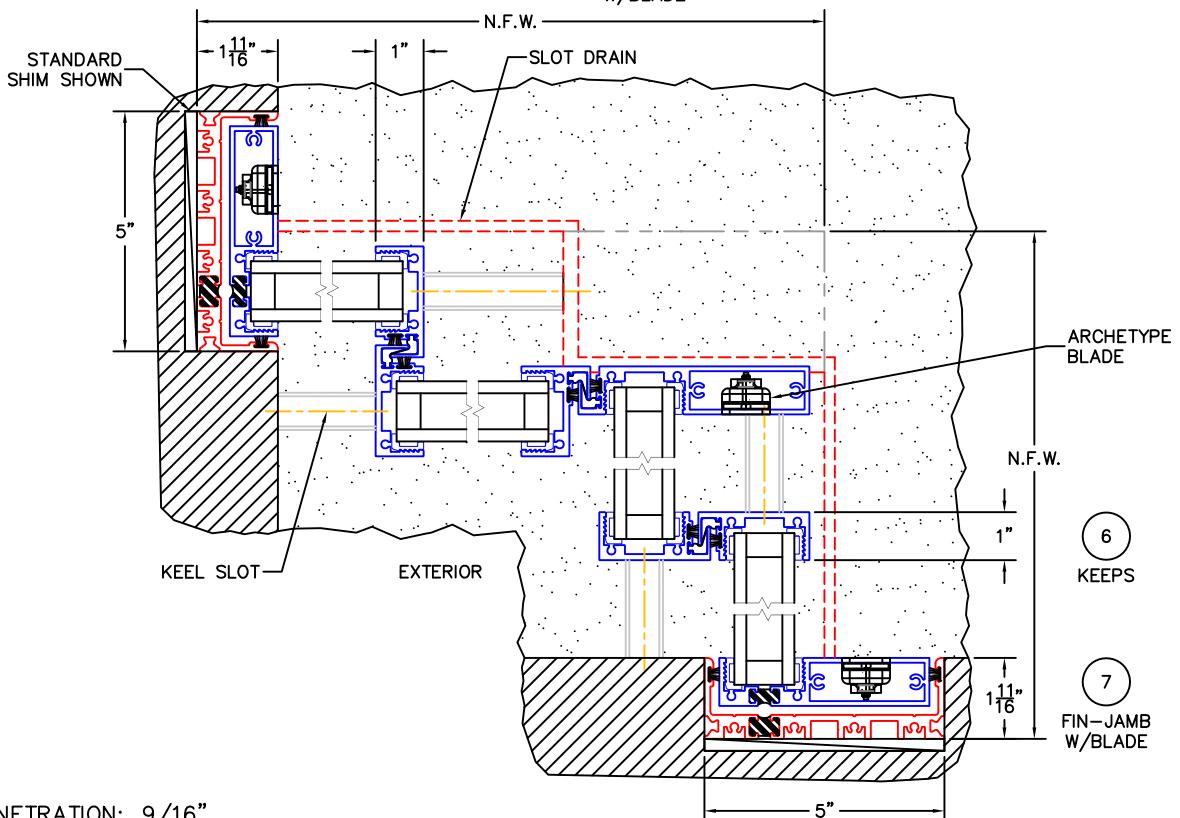

(USE RULER TO SCALE DIMENSIONS IN INCHES)

SCALE: 1/4

XX^XX 90° CORNER DOOR DETAILS
1-1/4" INSULATED GLAZING SHOWN

3
FIN-JAMB
W/BLADE

4
KEEPS

5
CORNER KEEPS
FIN-INTERIOR
W/BLADE

- GLASS PENETRATION: 9/16"
- FINISHED SURFACES BY OTHERS; FRAME TO BE CONCEALED BY WALL CONDITIONS.
- N.F.W. AND N.F.H. DO NOT INCLUDE ARCHE-DUCT (STAGGERED TRACKS SHOWN).
- N.F.W DOES NOT INCLUDE SLOT DRAIN.
- EXTERIOR RATED PRODUCTS HAVE WEEP SLOTS ON HORIZONTAL SILLS.