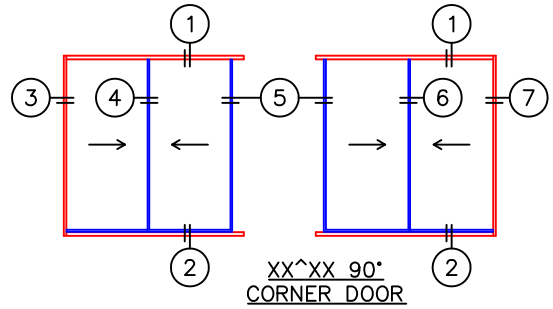

(USE RULER TO SCALE DIMENSIONS IN INCHES)

SCALE: 1/4

XX^XX 90° CORNER DOOR DETAILS
1-1/4" INSULATED GLAZING SHOWN

3
FIN-JAMB
W/BLADE

4
KEEPS

5
CORNER KEEPS
FIN-INTERIOR
W/BLADE

- GLASS PENETRATION: 9/16"
- FINISHED SURFACES BY OTHERS; FRAME TO BE CONCEALED BY WALL CONDITIONS.
- N.F.W. AND N.F.H. DO NOT INCLUDE ARCHE-DUCT (STAGGERED TRACKS SHOWN).
- N.F.W DOES NOT INCLUDE SLOT DRAIN.
- EXTERIOR RATED PRODUCTS HAVE WEEP SLOTS ON HORIZONTAL SILLS.