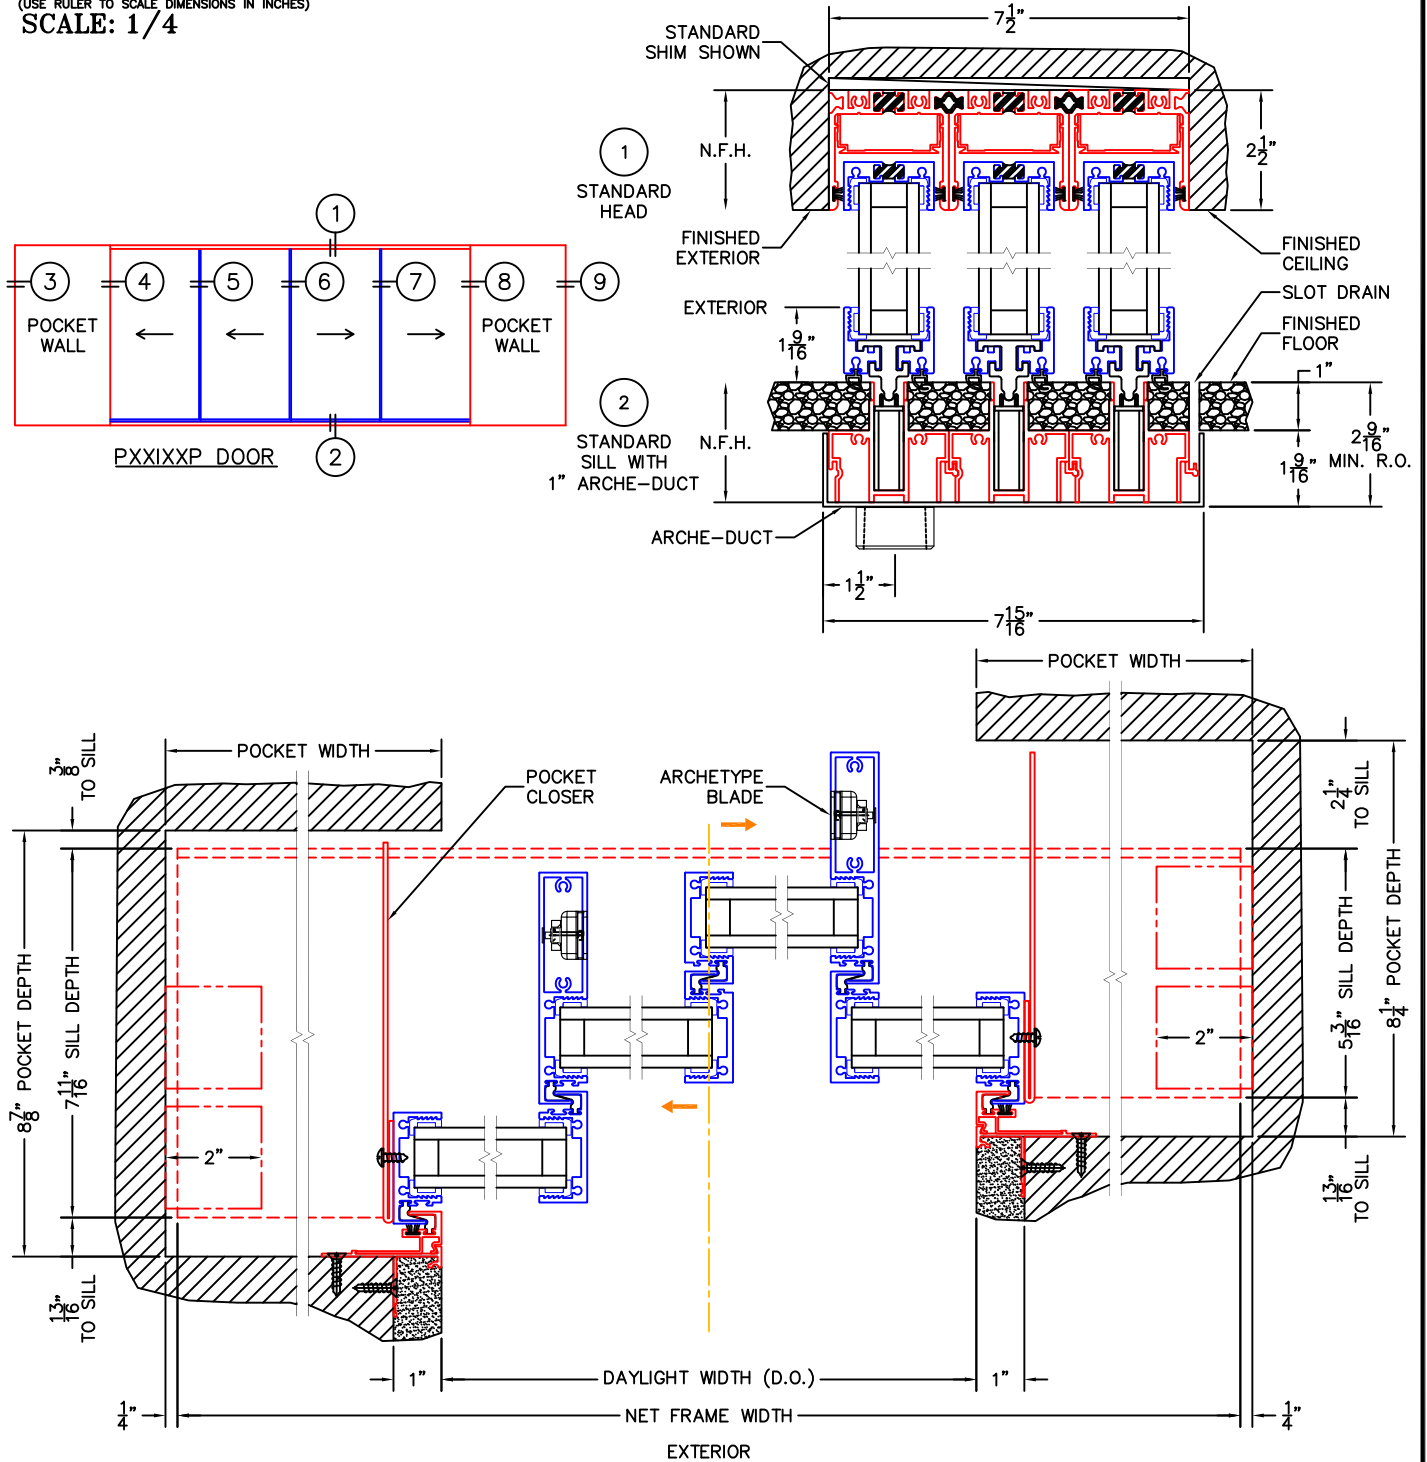

(USE RULER TO SCALE DIMENSIONS IN INCHES)
SCALE: 1/4"

PXXIXXP DOOR DETAILS 1-1/4" INSULATED GLAZING SHOWN

- | | | | | | | |
|-------------|-------------------|----------------------------|---------------|----------------------------|-------------------|-------------|
| (3) | (4) | (5) | (6) | (7) | (8) | (9) |
| POCKET JAMB | POCKET INTRLOCKER | KEEPS FIN-INTERIOR W/BLADE | REVERSE KEEPS | KEEPS FIN-INTERIOR W/BLADE | POCKET INTRLOCKER | POCKET JAMB |

- GLASS PENETRATION: 9/16"
- FINISHED SURFACES BY OTHERS; FRAME TO BE CONCEALED BY WALL CONDITIONS.
- N.F.W. AND N.F.H. DO NOT INCLUDE ARCHE-DUCT.
- ENCLOSED PX AND XP DOORS MAY REQUIRE POCKET DEMO FOR PANEL REMOVAL.
- EXTERIOR RATED PRODUCTS HAVE WEEP SLOTS ON HORIZONTAL SILLS.