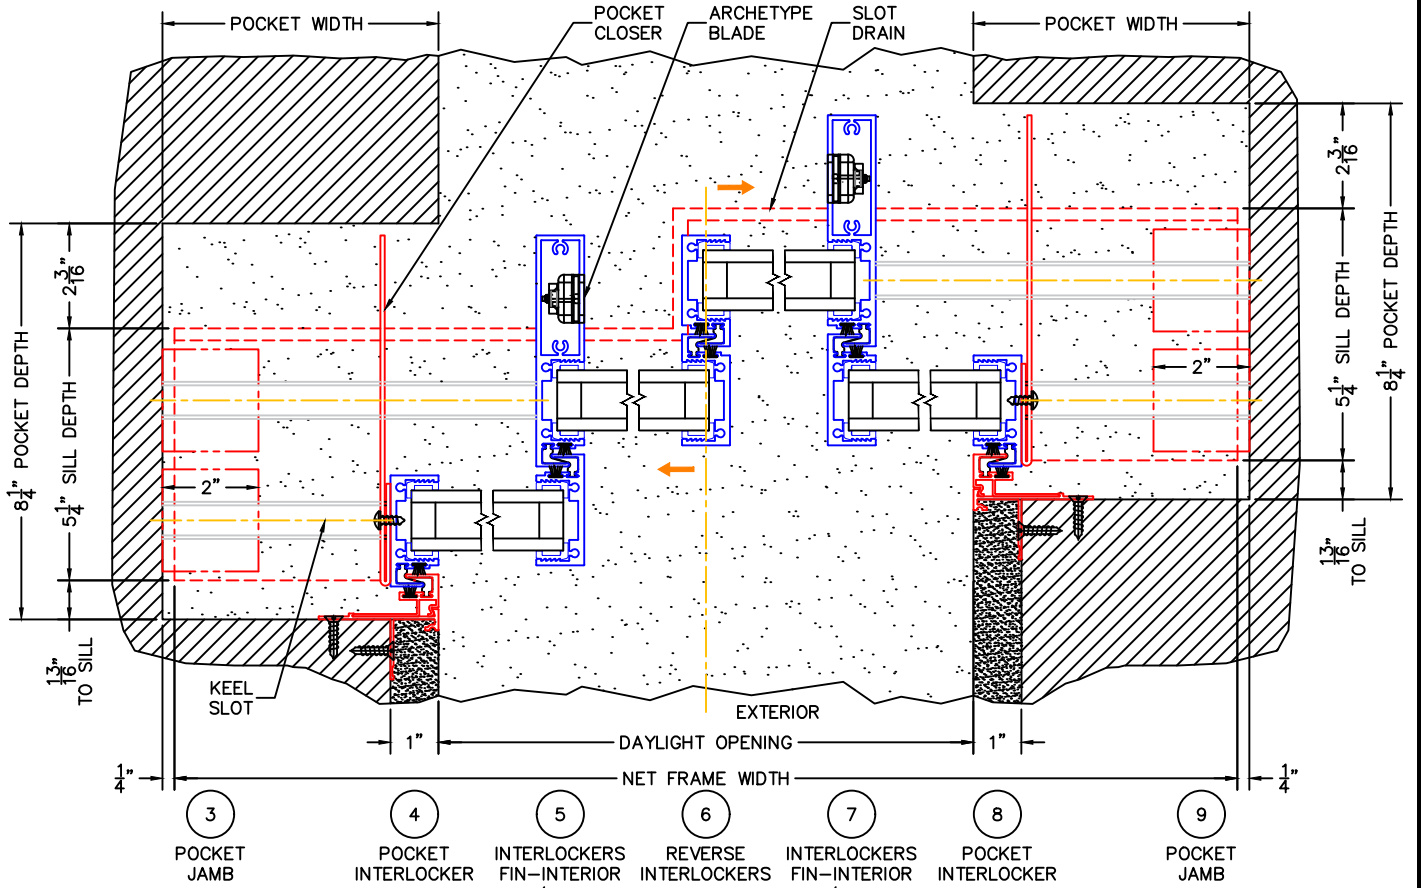

(USE RULER TO SCALE DIMENSIONS IN INCHES)  
SCALE: 1/4

## PXXIXXP DOOR DETAILS 1-1/4" INSULATED GLAZING SHOWN

- GLASS PENETRATION: 9/16"
- FINISHED SURFACES BY OTHERS; FRAME TO BE CONCEALED BY WALL CONDITIONS.
- N.F.W. AND N.F.H. DO NOT INCLUDE ARCH-DUCT (STAGGERED TRACKS SHOWN).
- ENCLOSED PX AND XP DOORS MAY REQUIRE POCKET DEMO FOR PANEL REMOVAL.
- EXTERIOR RATED PRODUCTS HAVE WEEP SLOTS ON HORIZONTAL SILLS.
- OPTIONAL ARCH-DUCT SIDE DRAINS AVAILABLE.
- ALL EXPOSED FRAME MAY REQUIRE PROPER ISOLATION FROM DISSIMILAR/CORROSIVE MATERIALS.