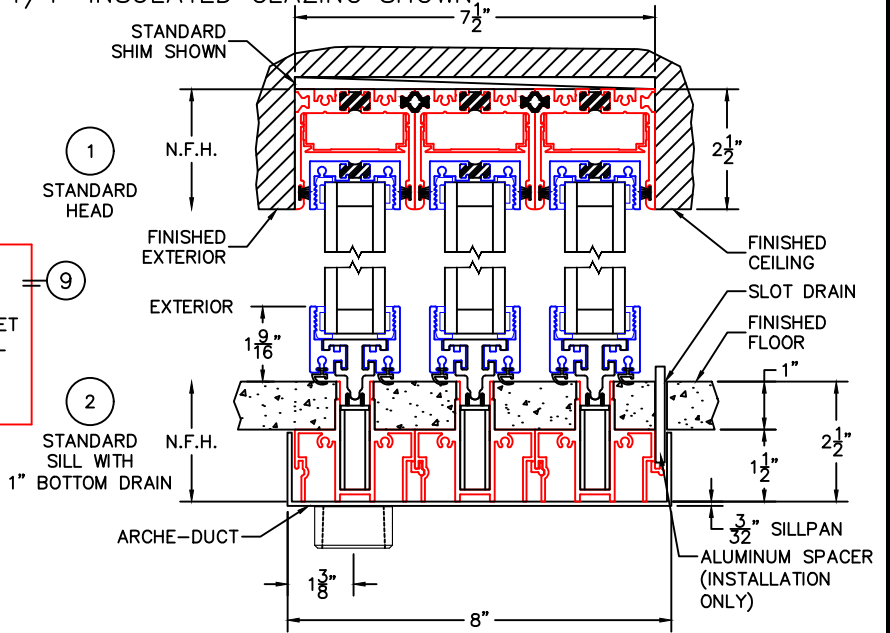

(USE RULER TO SCALE DIMENSIONS IN INCHES)  
SCALE: 1/4

## PXXIXXP DOOR DETAILS 1-1/4" INSULATED GLAZING SHOWN

- GLASS PENETRATION: 9/16"
- FINISHED SURFACES BY OTHERS; FRAME TO BE CONCEALED BY WALL CONDITIONS.
- N.F.W. AND N.F.H. DO NOT INCLUDE ARCH-DUCT (STAGGERED TRACKS SHOWN).
- ENCLOSED PX AND XP DOORS MAY REQUIRE POCKET DEMO FOR PANEL REMOVAL.
- EXTERIOR RATED PRODUCTS HAVE WEEP SLOTS ON HORIZONTAL SILLS.
- OPTIONAL ARCH-DUCT SIDE DRAINS AVAILABLE.
- ALL EXPOSED FRAME MAY REQUIRE PROPER ISOLATION FROM DISSIMILAR/CORROSIVE MATERIALS.