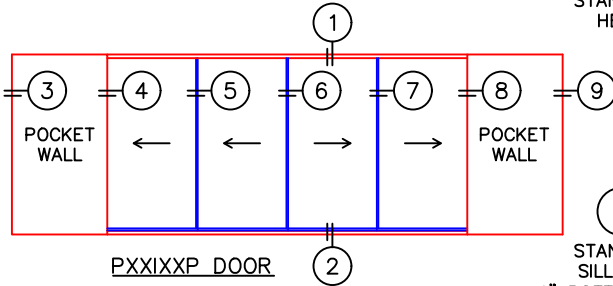

(USE RULER TO SCALE DIMENSIONS IN INCHES)  
SCALE: 1/4

## PXXIXXP DOOR DETAILS 1-1/4" INSULATED GLAZING SHOWN

- GLASS PENETRATION: 9/16"
- FINISHED SURFACES BY OTHERS; FRAME TO BE CONCEALED BY WALL CONDITIONS.
- N.F.W. AND N.F.H. DO NOT INCLUDE ARCH-DUCT (STAGGERED TRACKS SHOWN).
- ENCLOSED PX AND XP DOORS MAY REQUIRE POCKET DEMO FOR PANEL REMOVAL.
- EXTERIOR RATED PRODUCTS HAVE WEEP SLOTS ON HORIZONTAL SILLS.
- OPTIONAL ARCH-DUCT SIDE DRAINS AVAILABLE.
- ALL EXPOSED FRAME MAY REQUIRE PROPER ISOLATION FROM DISSIMILAR/CORROSIVE MATERIALS.