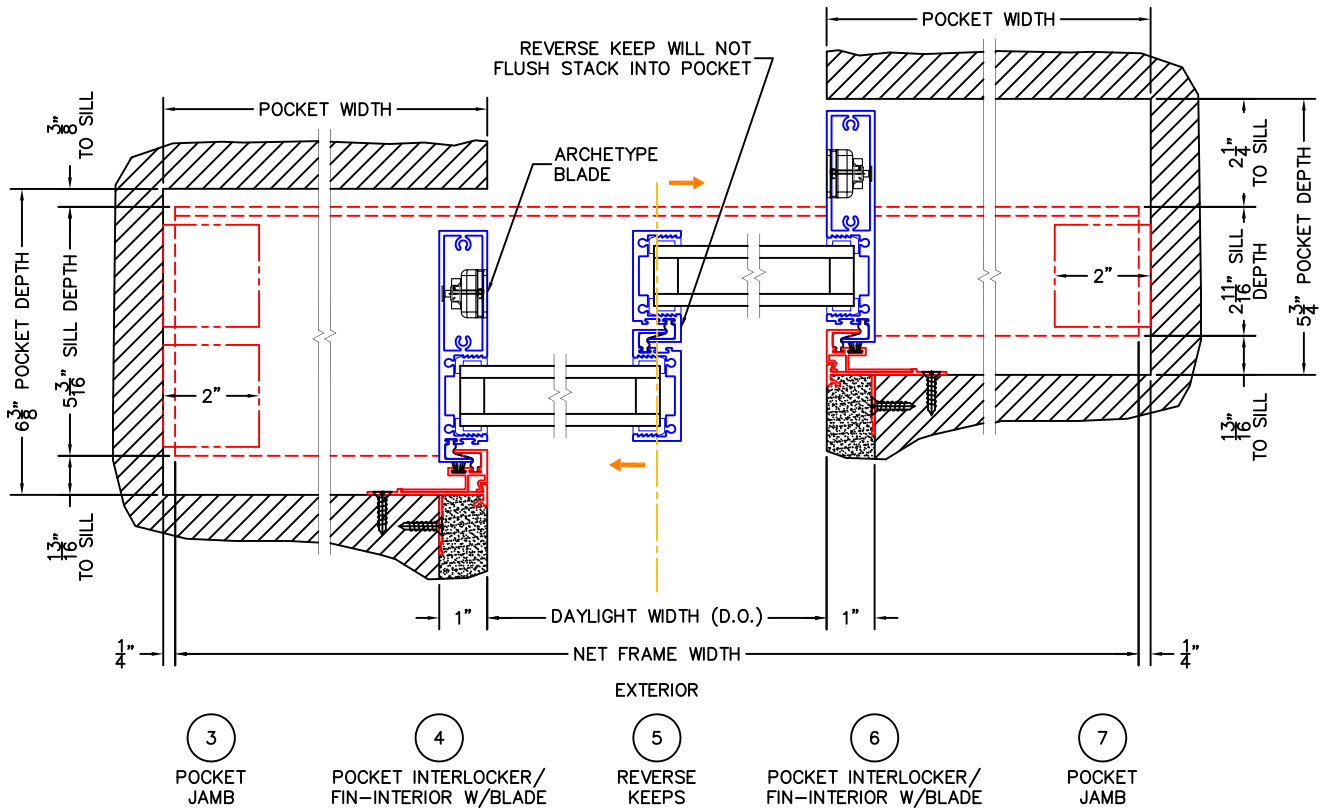

(USE RULER TO SCALE DIMENSIONS IN INCHES)

SCALE: 1/4

**PXIXP DOOR DETAILS**  
1-1/4" INSULATED GLAZING SHOWN

- GLASS PENETRATION: 9/16"
- FINISHED SURFACES BY OTHERS; FRAME TO BE CONCEALED BY WALL CONDITIONS.
- N.F.W. AND N.F.H. DO NOT INCLUDE ARCHE-DUCT.
- ENCLOSED PX AND XP DOORS MAY REQUIRE POCKET DEMO FOR PANEL REMOVAL.
- EXTERIOR RATED PRODUCTS HAVE WEEP SLOTS ON HORIZONTAL SILLS.