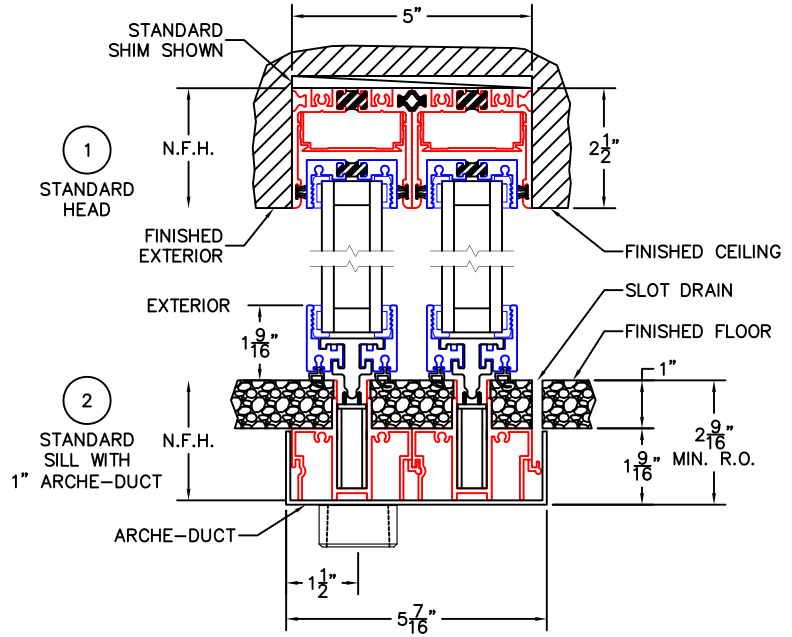

(USE RULER TO SCALE DIMENSIONS IN INCHES)

SCALE: 1/4

**PXIXP DOOR DETAILS**  
1-1/4" INSULATED GLAZING SHOWN

- GLASS PENETRATION: 9/16"
- FINISHED SURFACES BY OTHERS; FRAME TO BE CONCEALED BY WALL CONDITIONS.
- N.F.W. AND N.F.H. DO NOT INCLUDE ARCHE-DUCT.
- ENCLOSED PX AND XP DOORS MAY REQUIRE POCKET DEMO FOR PANEL REMOVAL.
- EXTERIOR RATED PRODUCTS HAVE WEEP SLOTS ON HORIZONTAL SILLS.