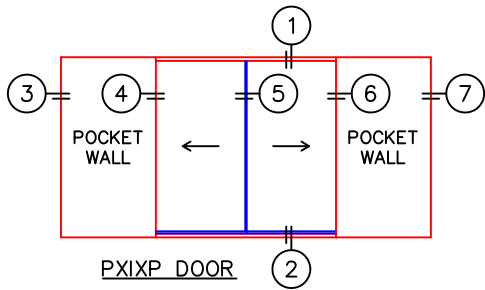

(USE RULER TO SCALE DIMENSIONS IN INCHES)

SCALE: 1/4

**PXIXP DOOR DETAILS**  
1-1/4" INSULATED GLAZING SHOWN

- GLASS PENETRATION: 9/16"
- FINISHED SURFACES BY OTHERS; FRAME TO BE CONCEALED BY WALL CONDITIONS.
- N.F.W. AND N.F.H. DO NOT INCLUDE ARCHE-DUCT.
- ENCLOSED PX AND XP DOORS MAY REQUIRE POCKET DEMO FOR PANEL REMOVAL.
- EXTERIOR RATED PRODUCTS HAVE WEEP SLOTS ON HORIZONTAL SILLS.