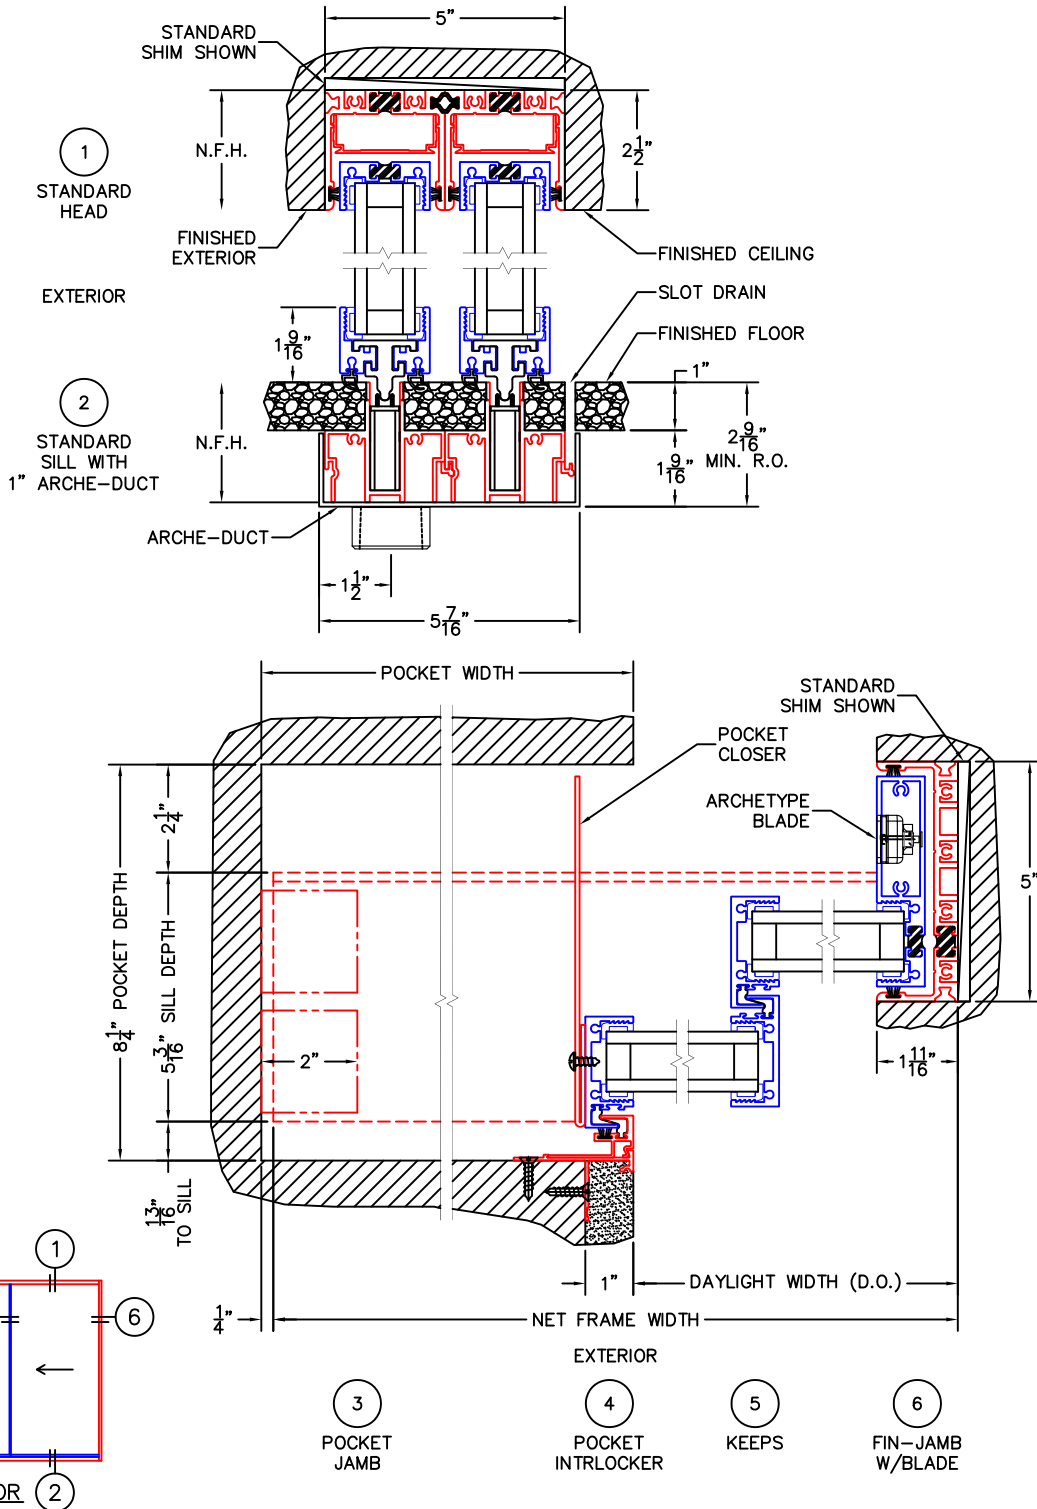

(USE RULER TO SCALE DIMENSIONS IN INCHES)

SCALE: 1/4"

PXX DOOR DETAILS
1-1/4" INSULATED GLAZING SHOWN

- GLASS PENETRATION: 9/16"
- FINISHED SURFACES BY OTHERS; FRAME TO BE CONCEALED BY WALL CONDITIONS.
- N.F.W. AND N.F.H. DO NOT INCLUDE ARCHE-DUCT.
- ENCLOSED PX AND XP DOORS MAY REQUIRE POCKET DEMO FOR PANEL REMOVAL.
- EXTERIOR RATED PRODUCTS HAVE WEEP SLOTS ON HORIZONTAL SILLS.