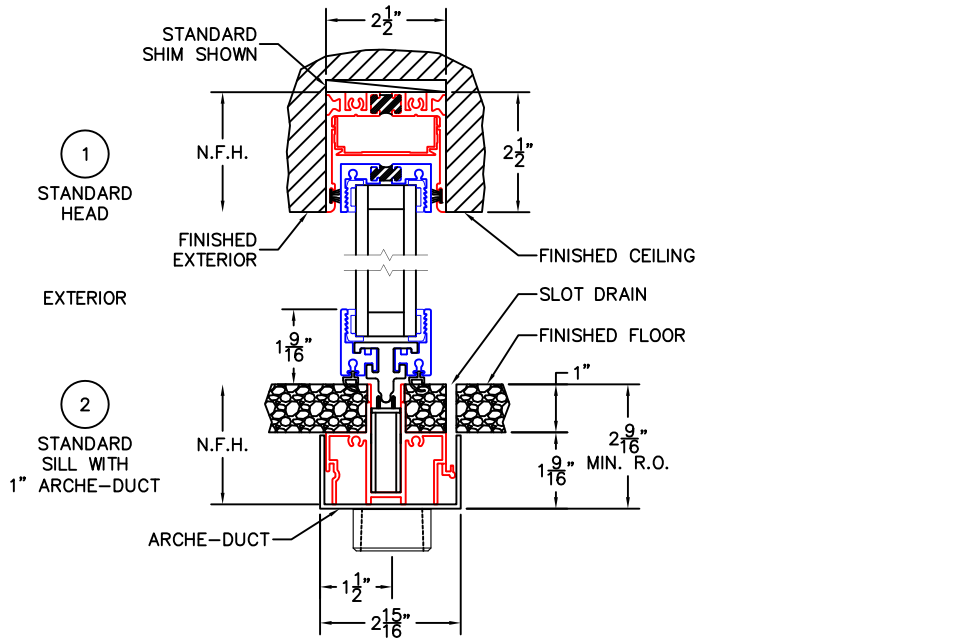

(USE RULER TO SCALE DIMENSIONS IN INCHES)

SCALE: 1/4

PX DOOR DETAILS
1-1/4" INSULATED GLAZING SHOWN

- GLASS PENETRATION: 9/16"
- FINISHED SURFACES BY OTHERS; FRAME TO BE CONCEALED BY WALL CONDITIONS.
- N.F.W. AND N.F.H. DO NOT INCLUDE ARCHE-DUCT.
- ENCLOSED PX AND XP DOORS MAY REQUIRE POCKET DEMO FOR PANEL REMOVAL.
- EXTERIOR RATED PRODUCTS HAVE WEEP SLOTS ON HORIZONTAL SILLS.