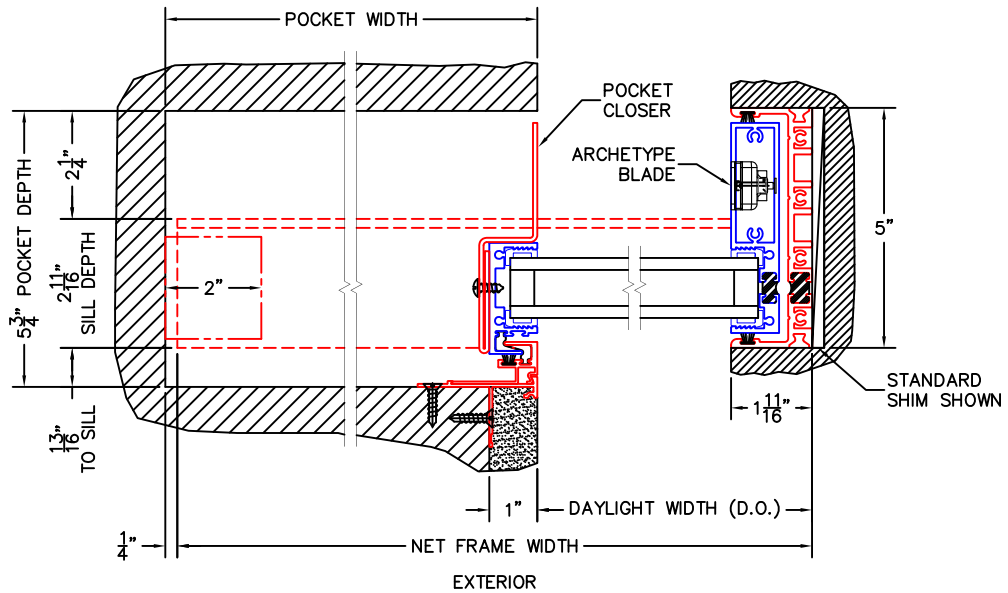

(USE RULER TO SCALE DIMENSIONS IN INCHES)

SCALE: 1/4

PX DOOR DETAILS
1-1/4" INSULATED GLAZING SHOWN

- GLASS PENETRATION: 9/16"
- FINISHED SURFACES BY OTHERS; FRAME TO BE CONCEALED BY WALL CONDITIONS.
- N.F.W. AND N.F.H. DO NOT INCLUDE ARCHE-DUCT.
- ENCLOSED PX AND XP DOORS MAY REQUIRE POCKET DEMO FOR PANEL REMOVAL.
- EXTERIOR RATED PRODUCTS HAVE WEEP SLOTS ON HORIZONTAL SILLS.