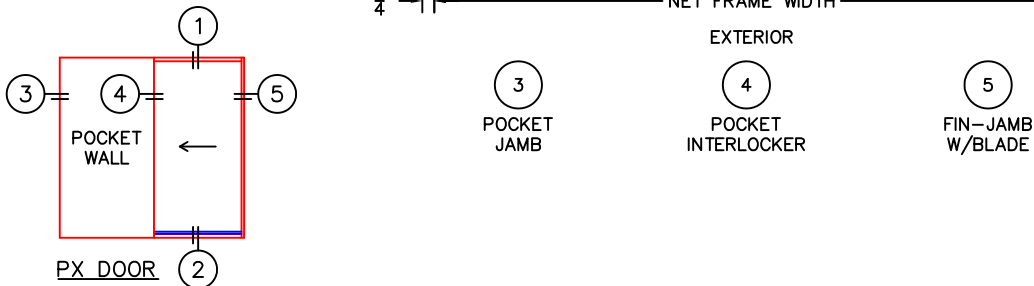

(USE RULER TO SCALE DIMENSIONS IN INCHES)

SCALE: 1/4

PX DOOR DETAILS
1-1/4" INSULATED GLAZING SHOWN

- GLASS PENETRATION: 9/16"
- FINISHED SURFACES BY OTHERS; FRAME TO BE CONCEALED BY WALL CONDITIONS.
- N.F.W. AND N.F.H. DO NOT INCLUDE ARCHE-DUCT.
- ENCLOSED PX AND XP DOORS MAY REQUIRE POCKET DEMO FOR PANEL REMOVAL.
- EXTERIOR RATED PRODUCTS HAVE WEEP SLOTS ON HORIZONTAL SILLS.